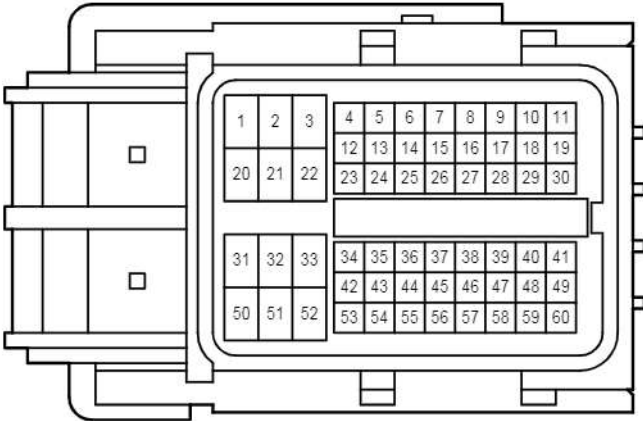

Combination Meter

A 38
Black

cardiagn.com