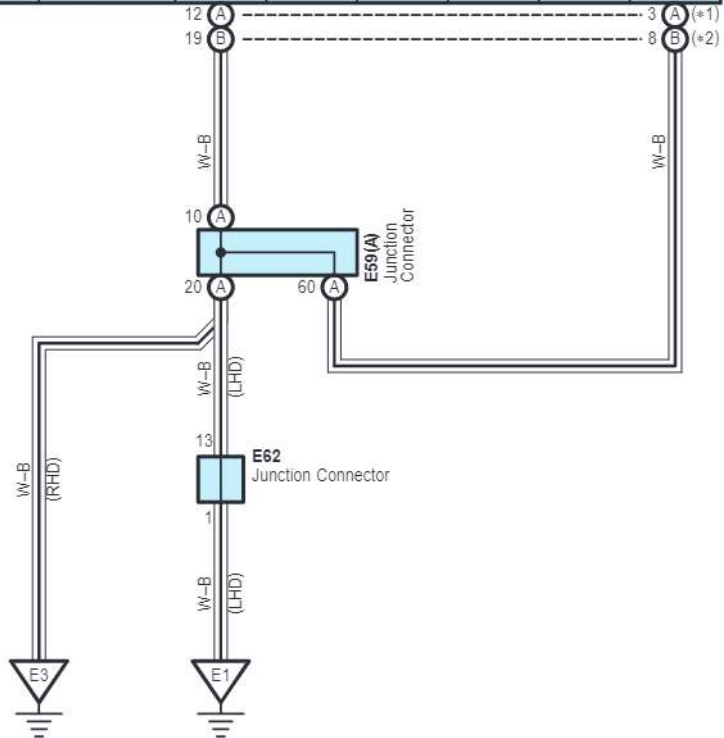

E14(A), (B)
Headlight Dimmer
Switch Assembly

		EL	T	H	A	BFG	LFG
Light Control Switch	OFF						
	Tail	○	○				
	Head	○	○	○			
	AUTO	○			○		
Fog Switch	OFF						
	Front					○	○