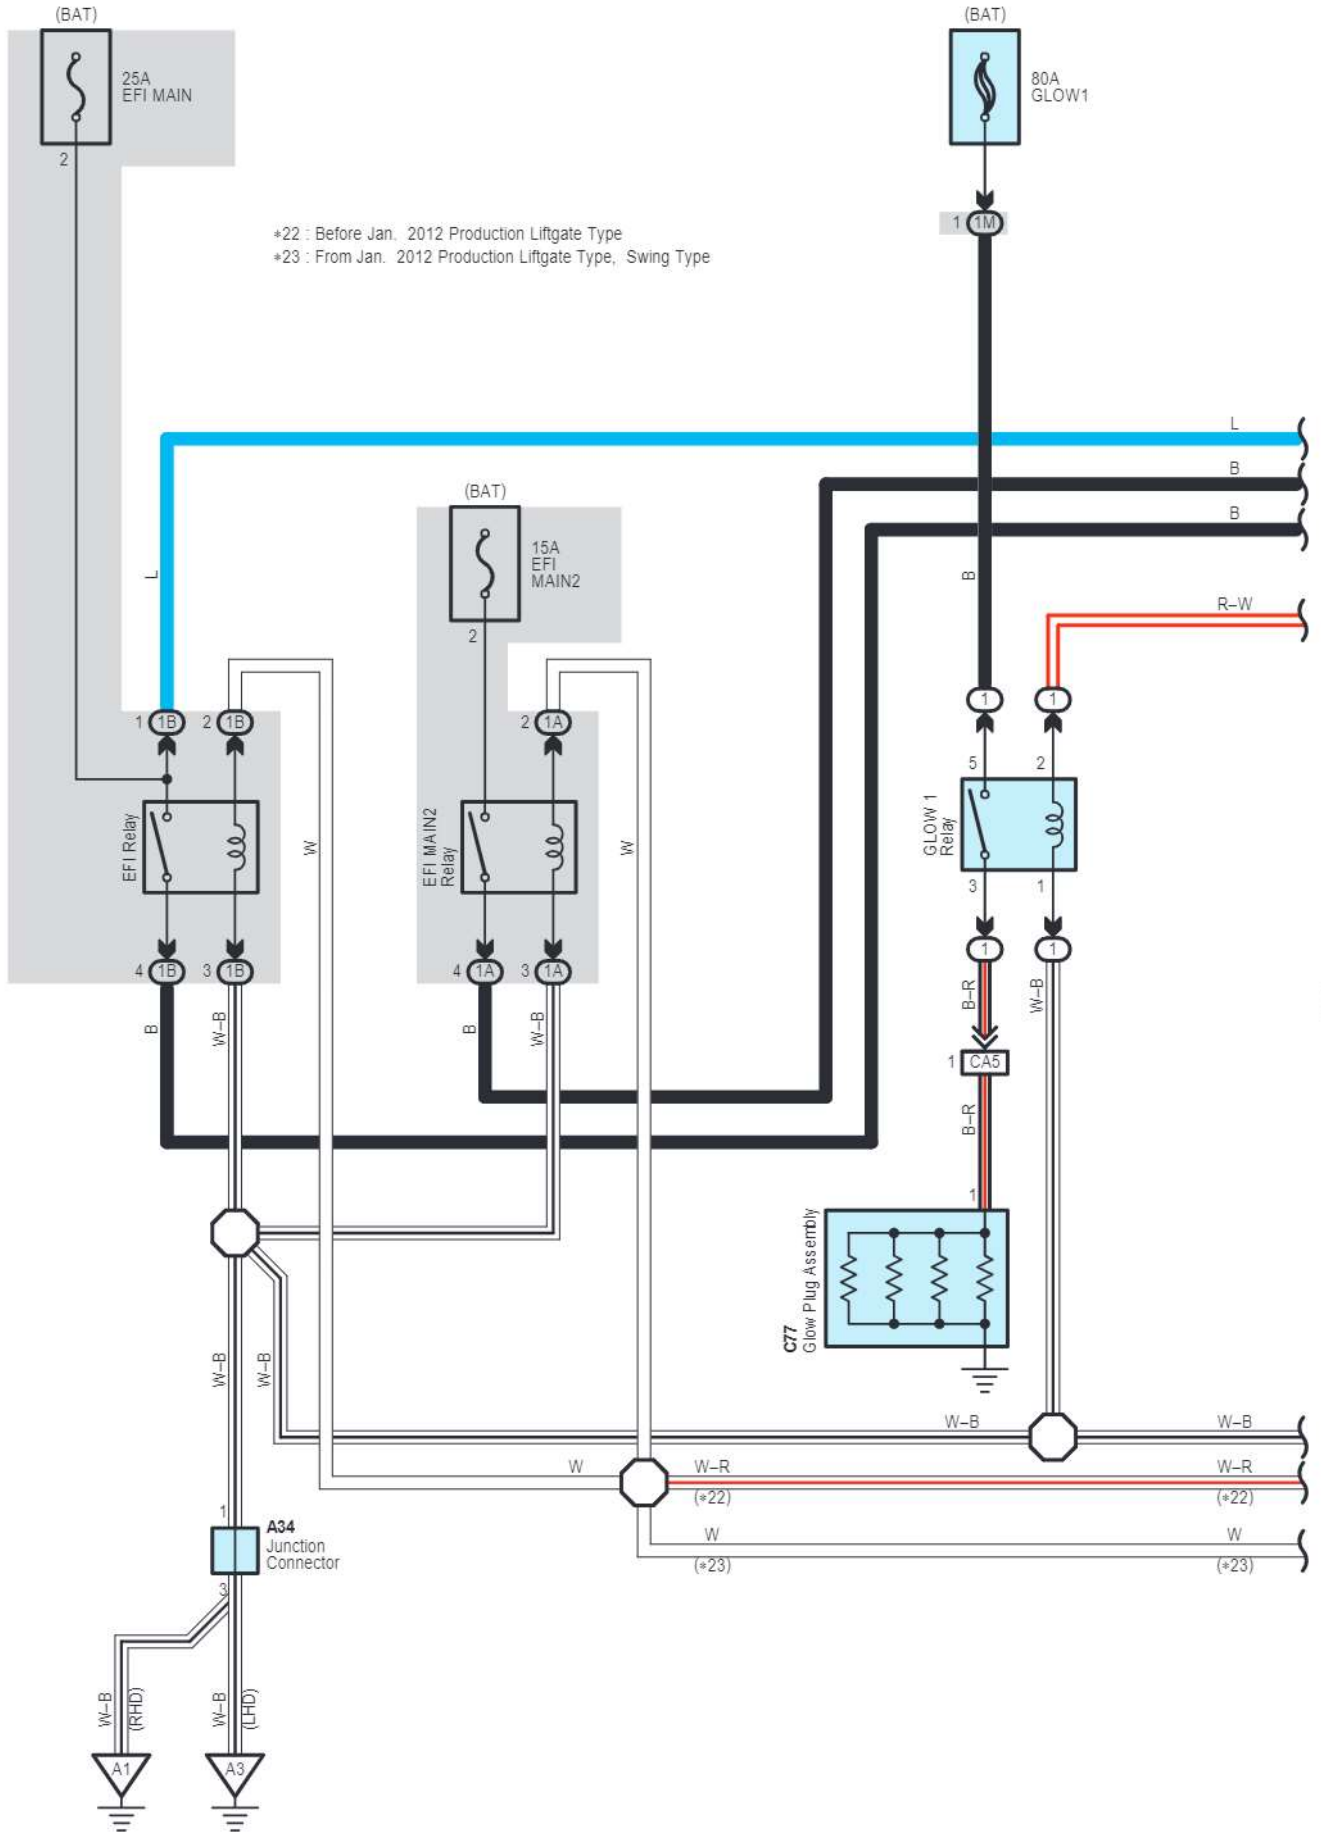

EA4
White

FE4
White

KN1
White

VE3
Gray

cardiagn.com

*22 : Before Jan. 2012 Production Liftgate Type
 *23 : From Jan. 2012 Production Liftgate Type, Swing Type

cardiagn.com

cardiagn.com