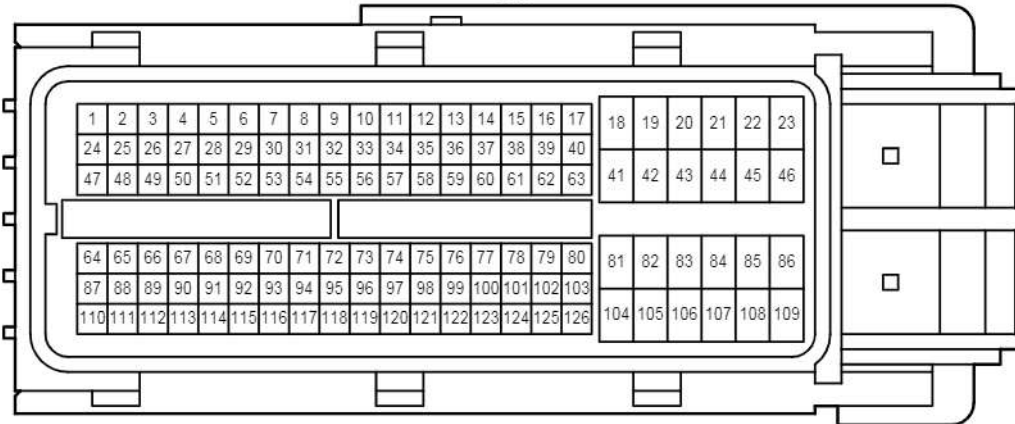

A 37
Blue

A 38
Black

A 52
Black

C 24
Gray

C 44
Blue

Front Wiper and Washer <w/ Auto Wiper System>

C 45
Black

C 46
Black