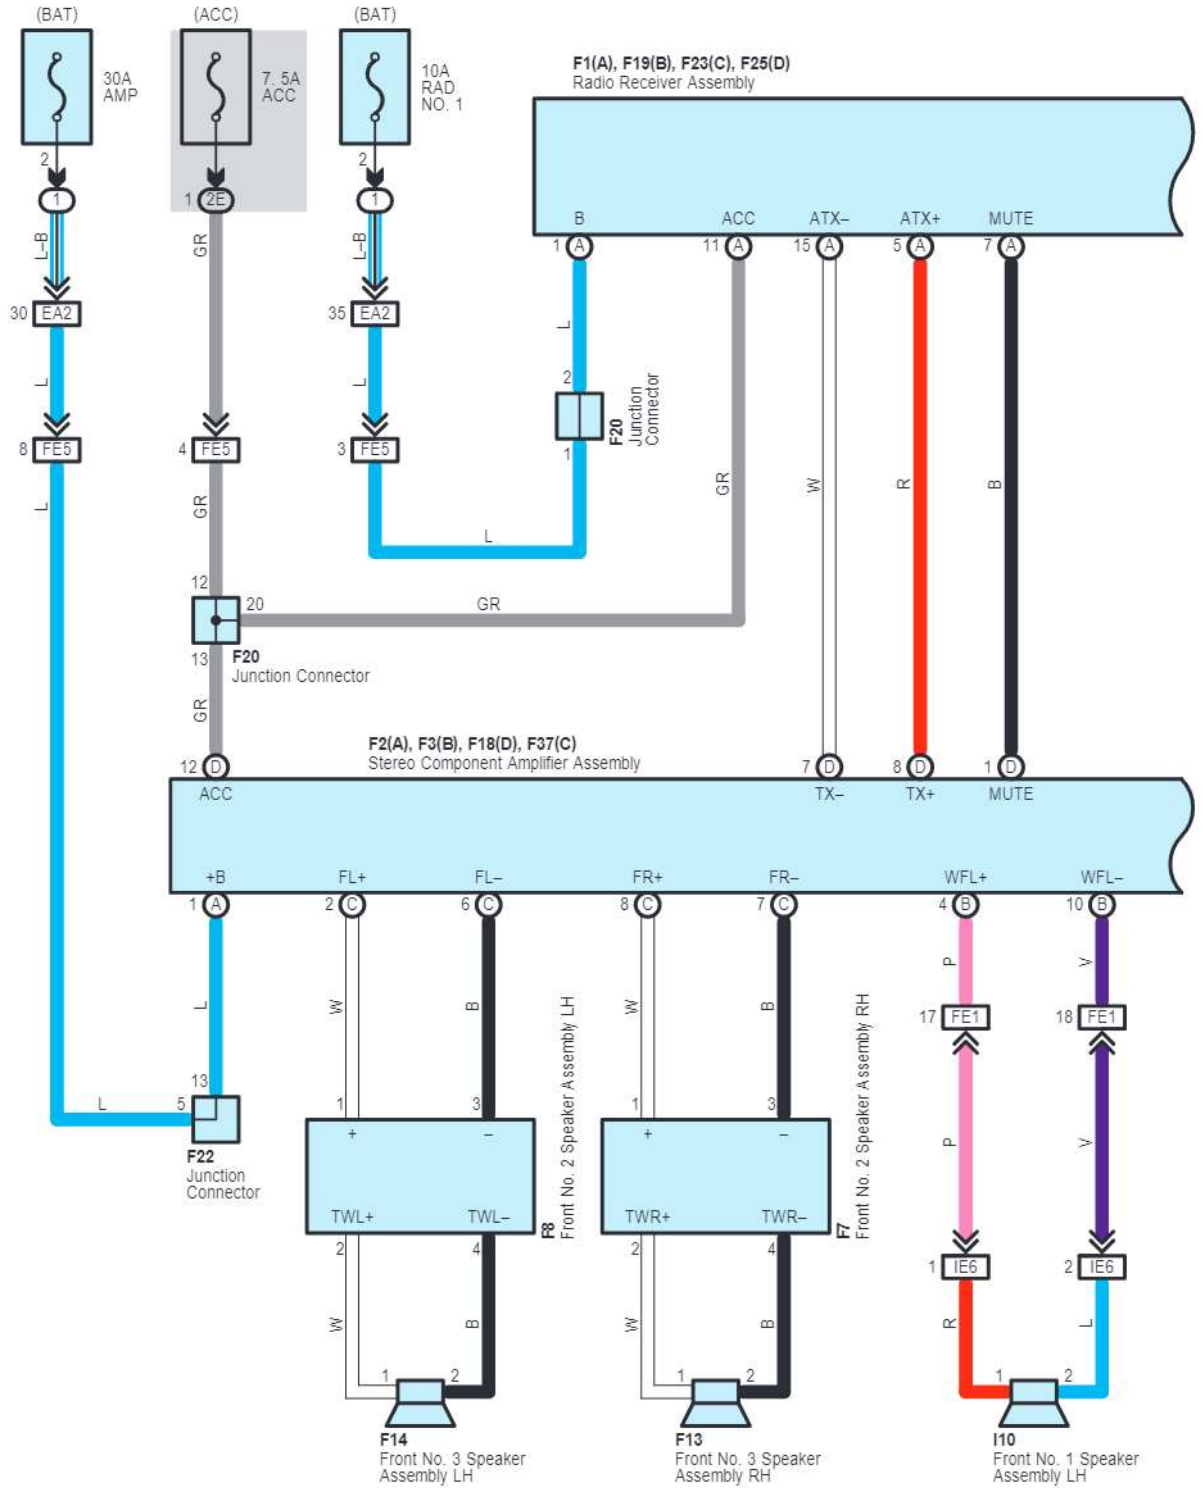

cardiagn.com