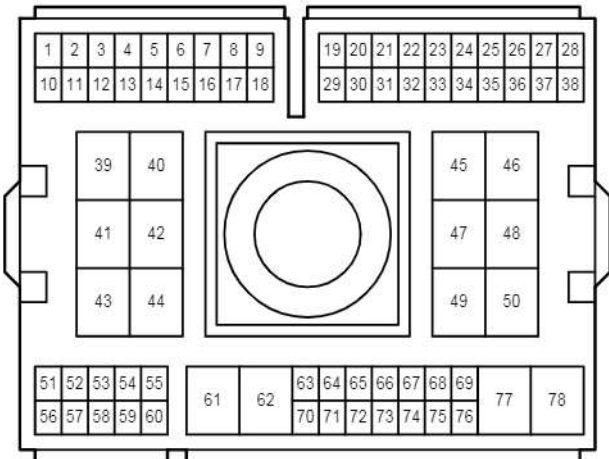

Power Steering

EA2

White

Gray

White

FE4

White

cardiagn.com