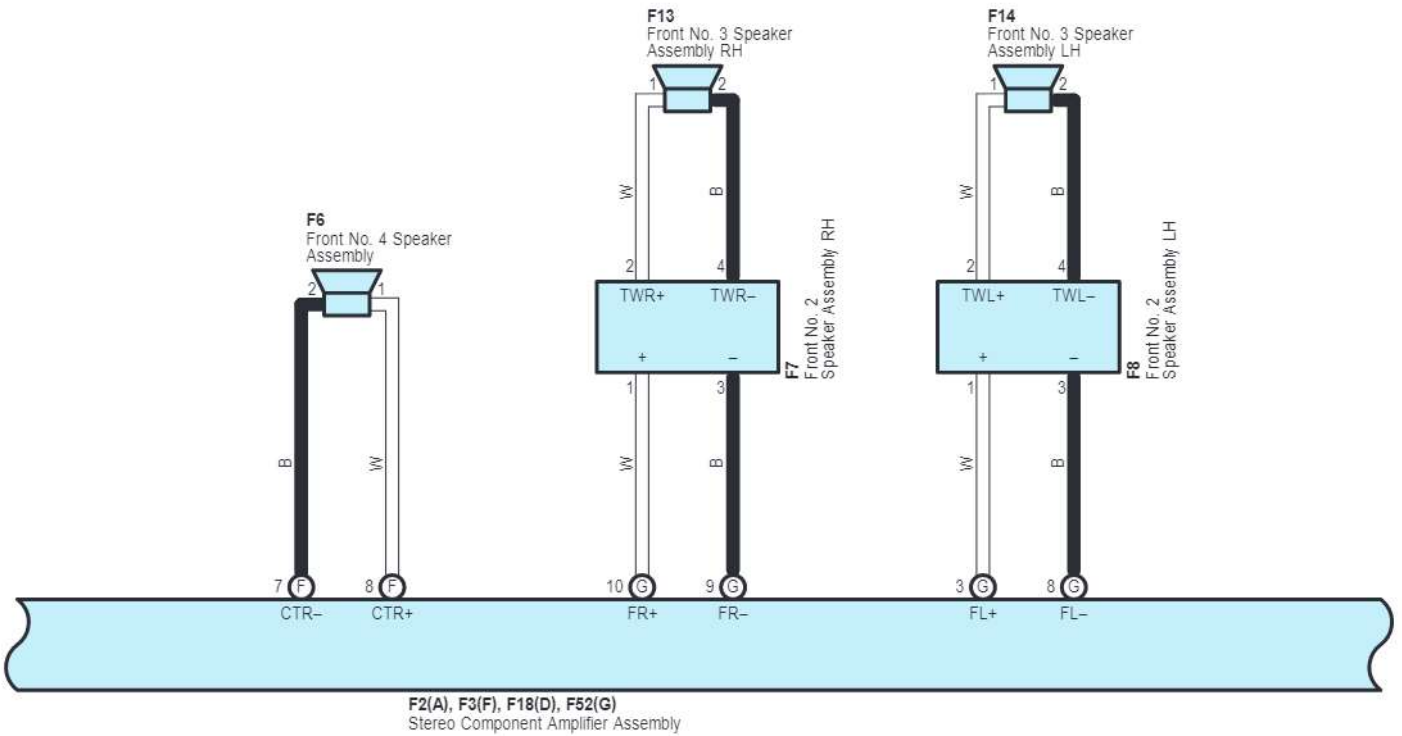

: There is no wire color information.

cardiagn.com