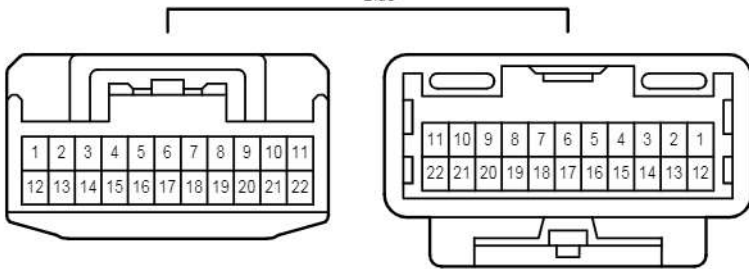

FL1

White Blue

Blue

IE3

White

White