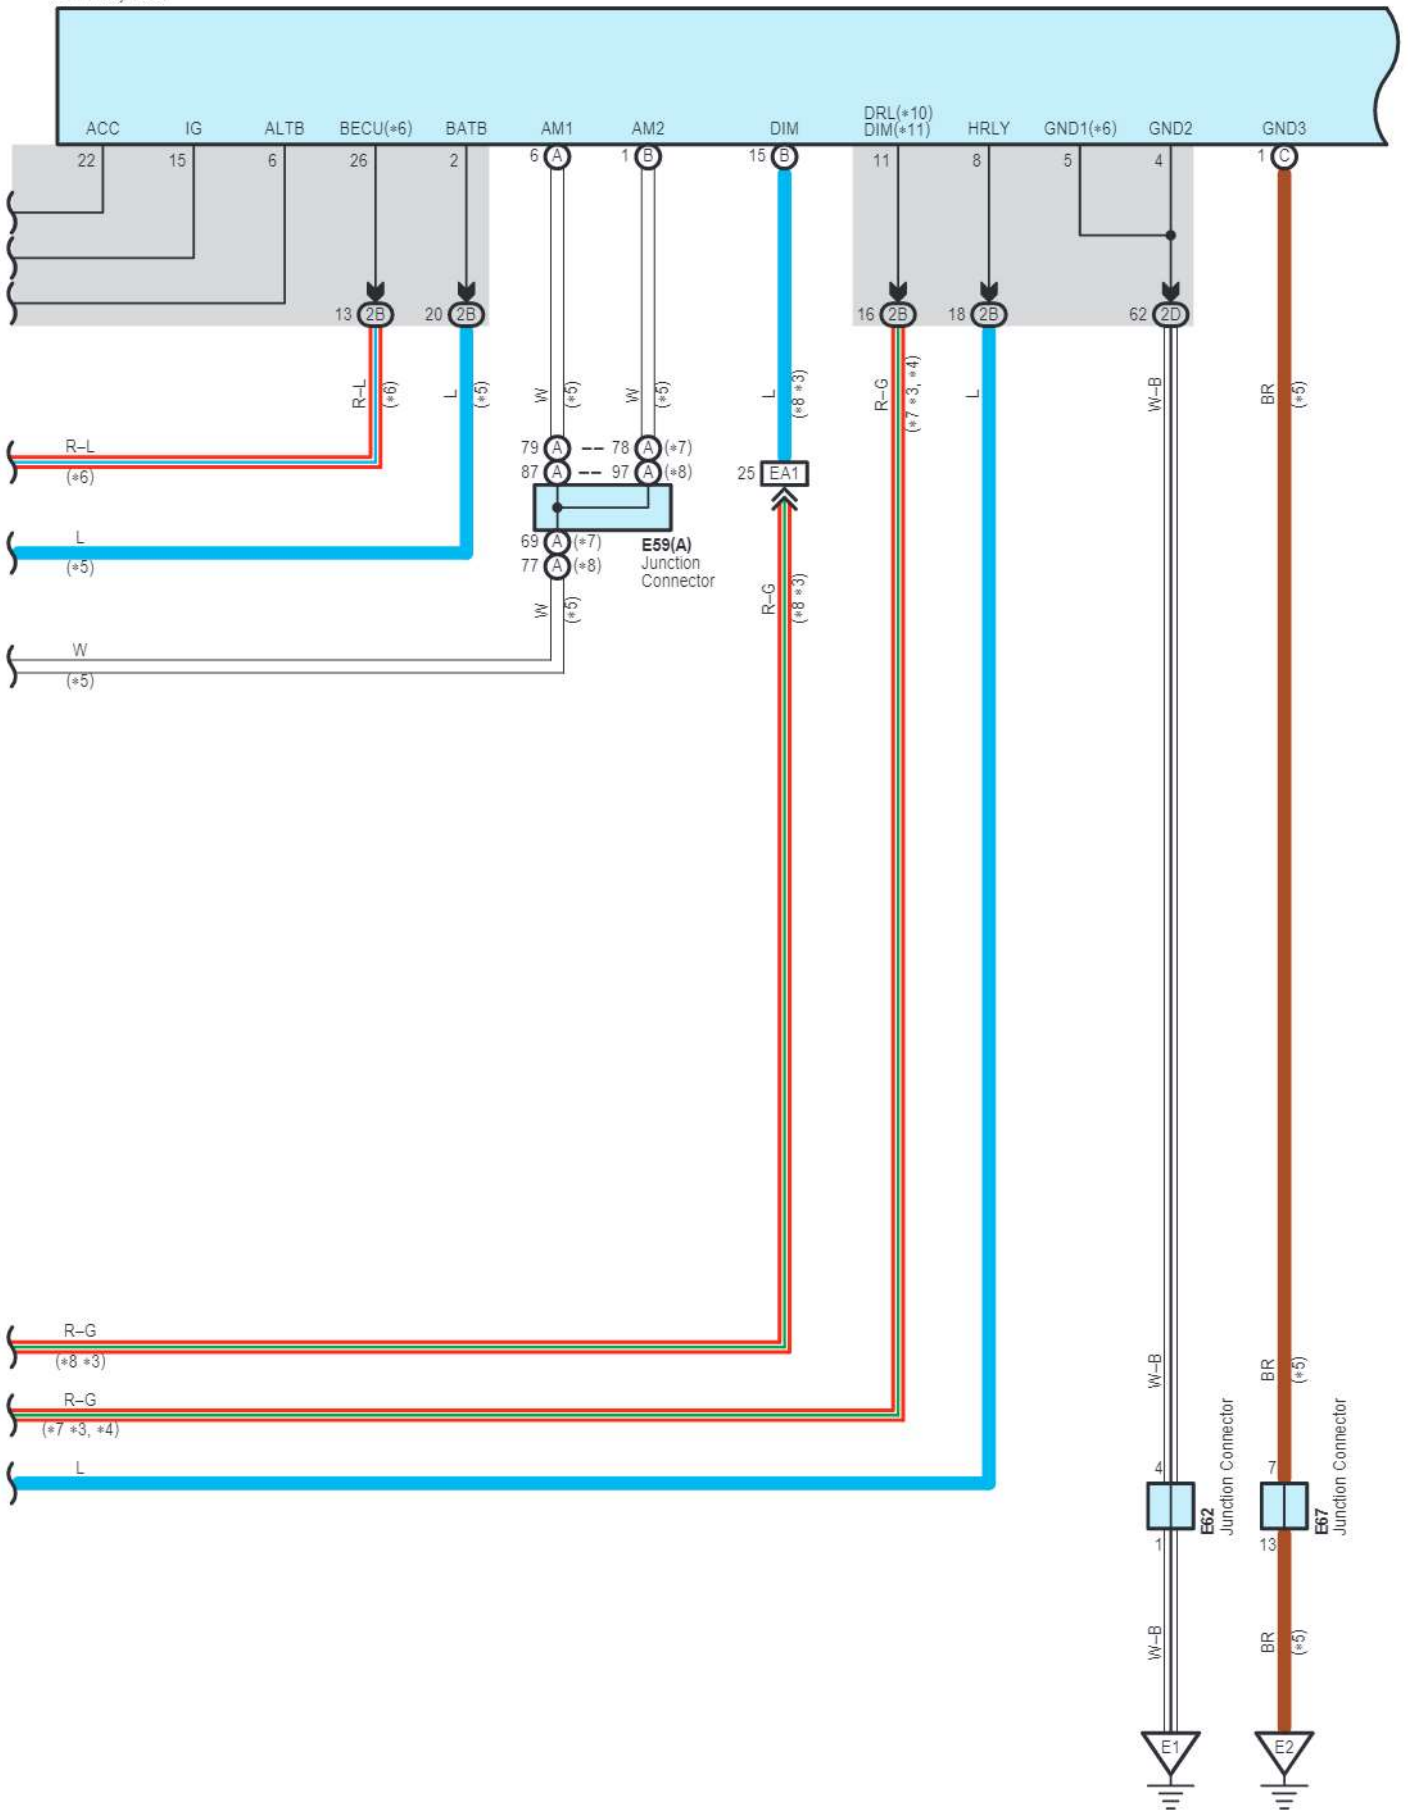

Automatic Light Control , Light Auto Turn Off System

E1(A), E2(B), E3(C)
Main Body ECU

cardiagn.com