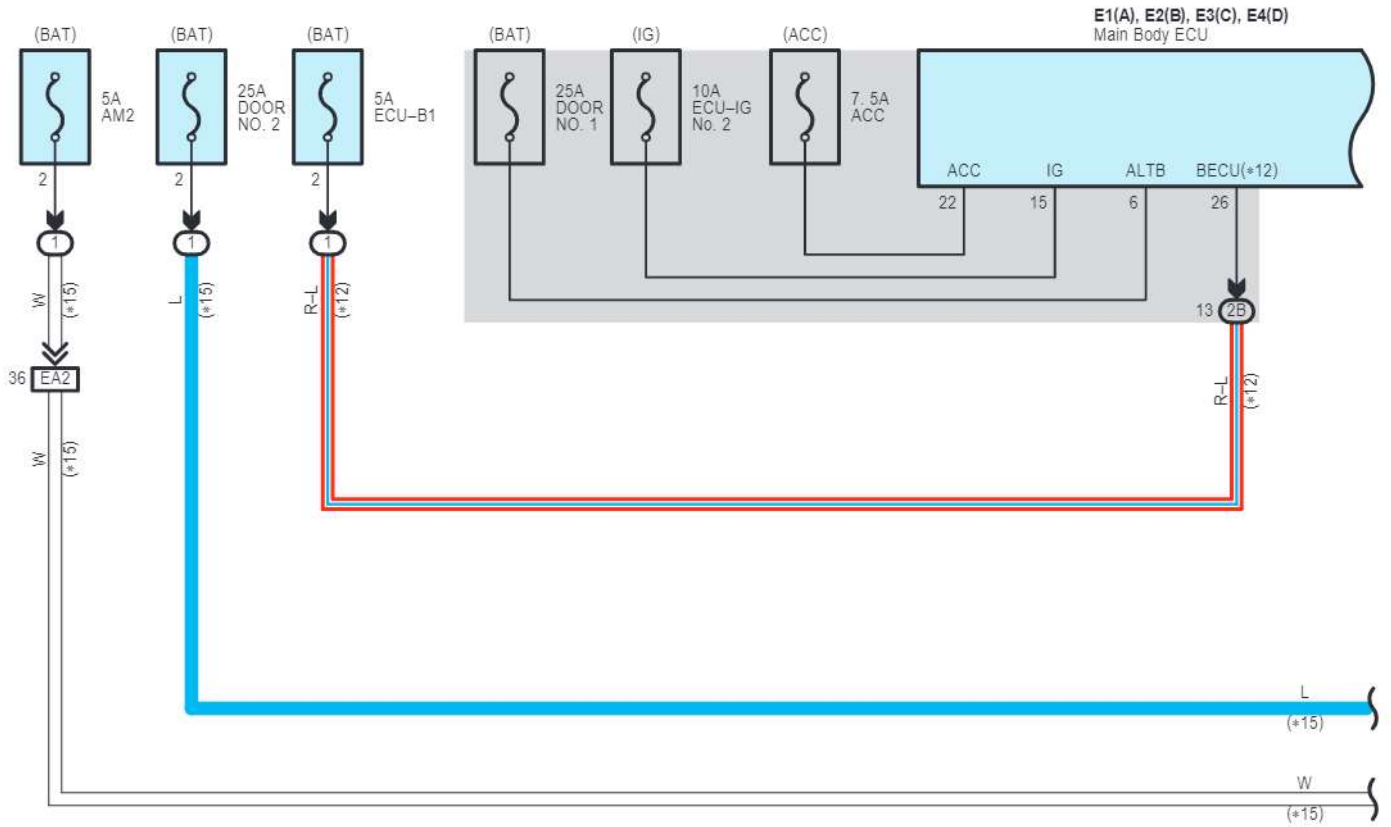

JL1
White

JL2
White

KL1
White

SK1
White

Door Lock Control

- * 9 : Liftgate Type
- *10 : Swing Type
- *12 : w/o Entry & Start System
- *15 : w/ Entry & Start System
- *16 : Before Jan. 2012 Production
- *17 : From Jan. 2012 Production