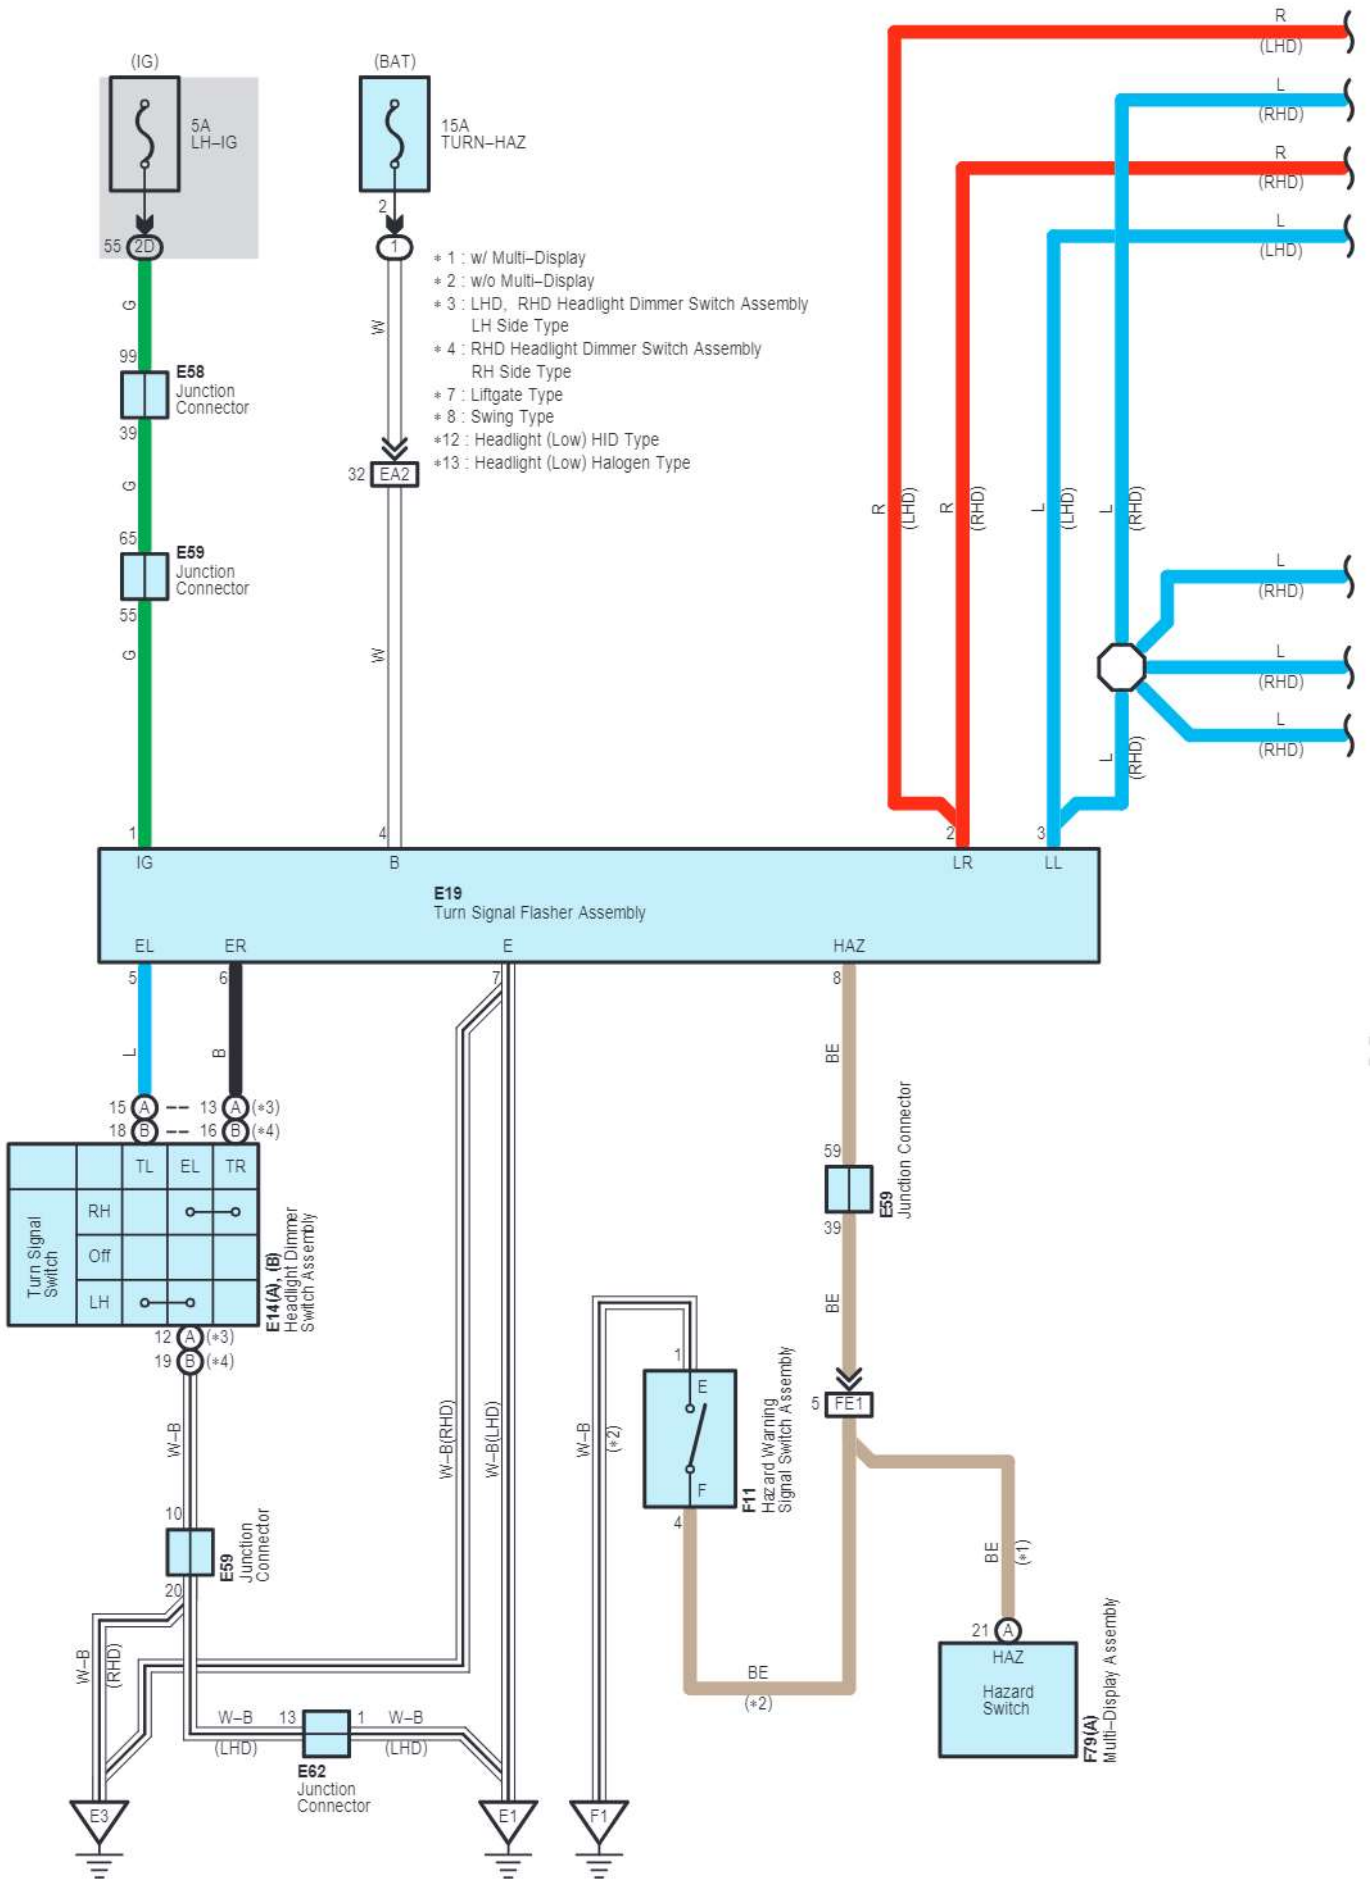

Turn Signal and Hazard Warning Light <From Jan. 2012 Production>

cardiagn.com