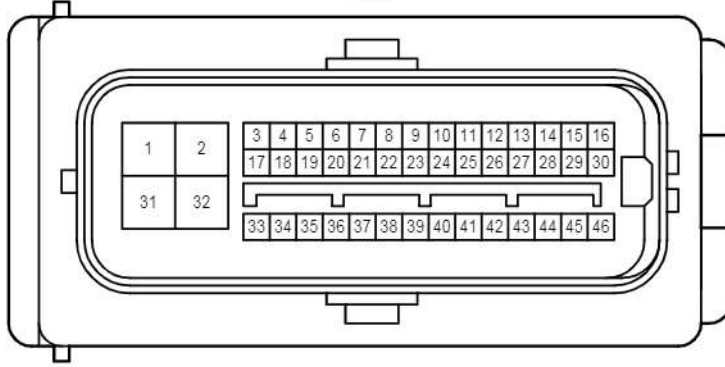

Combination Meter

A 24
Black