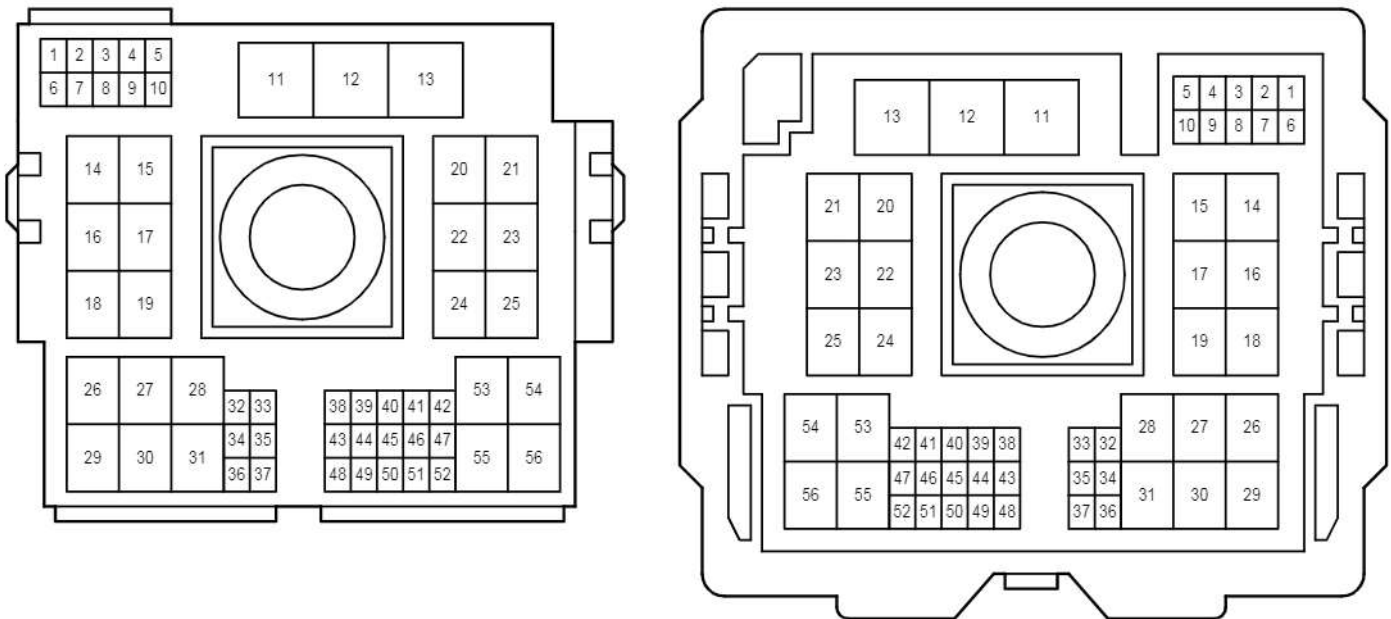

Power Seat <LHD Driver's Seat w/ Seat Position Memory>

White Blue