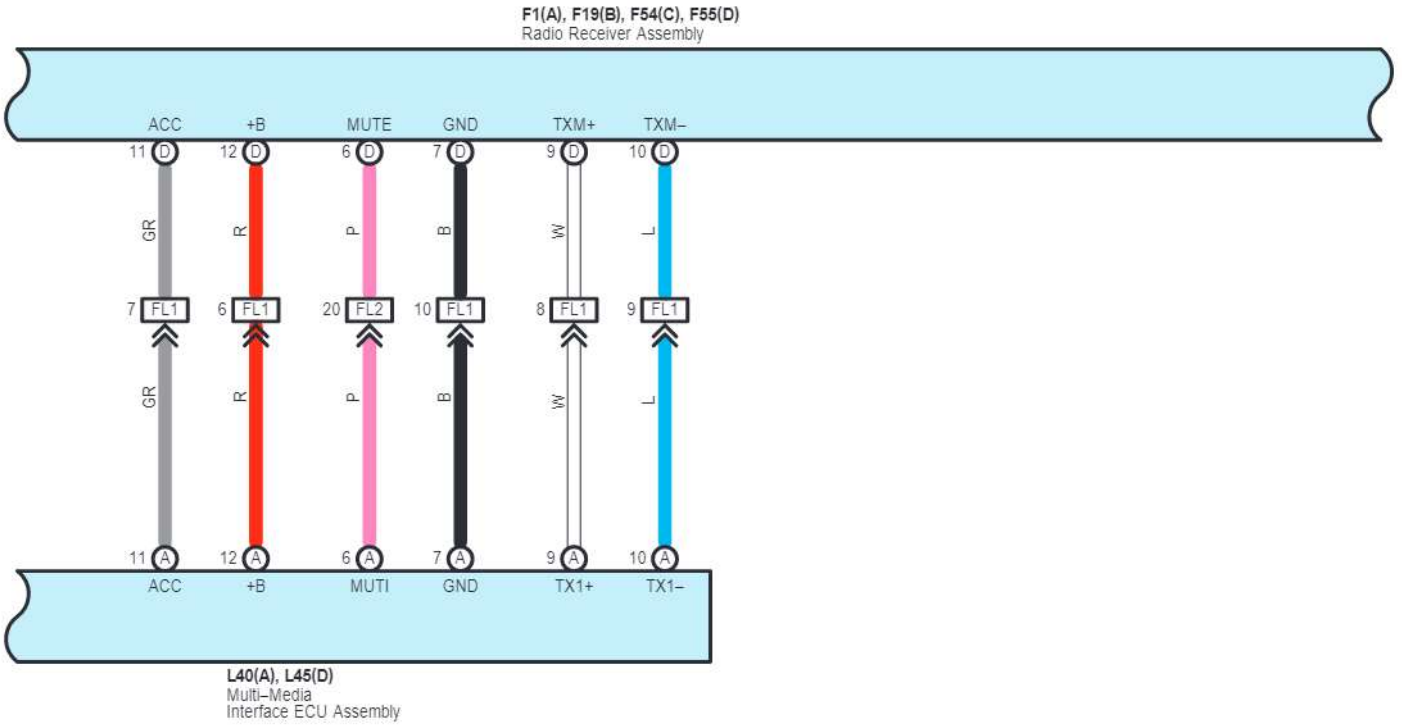

: There is no wire color information.

cardiagn.com