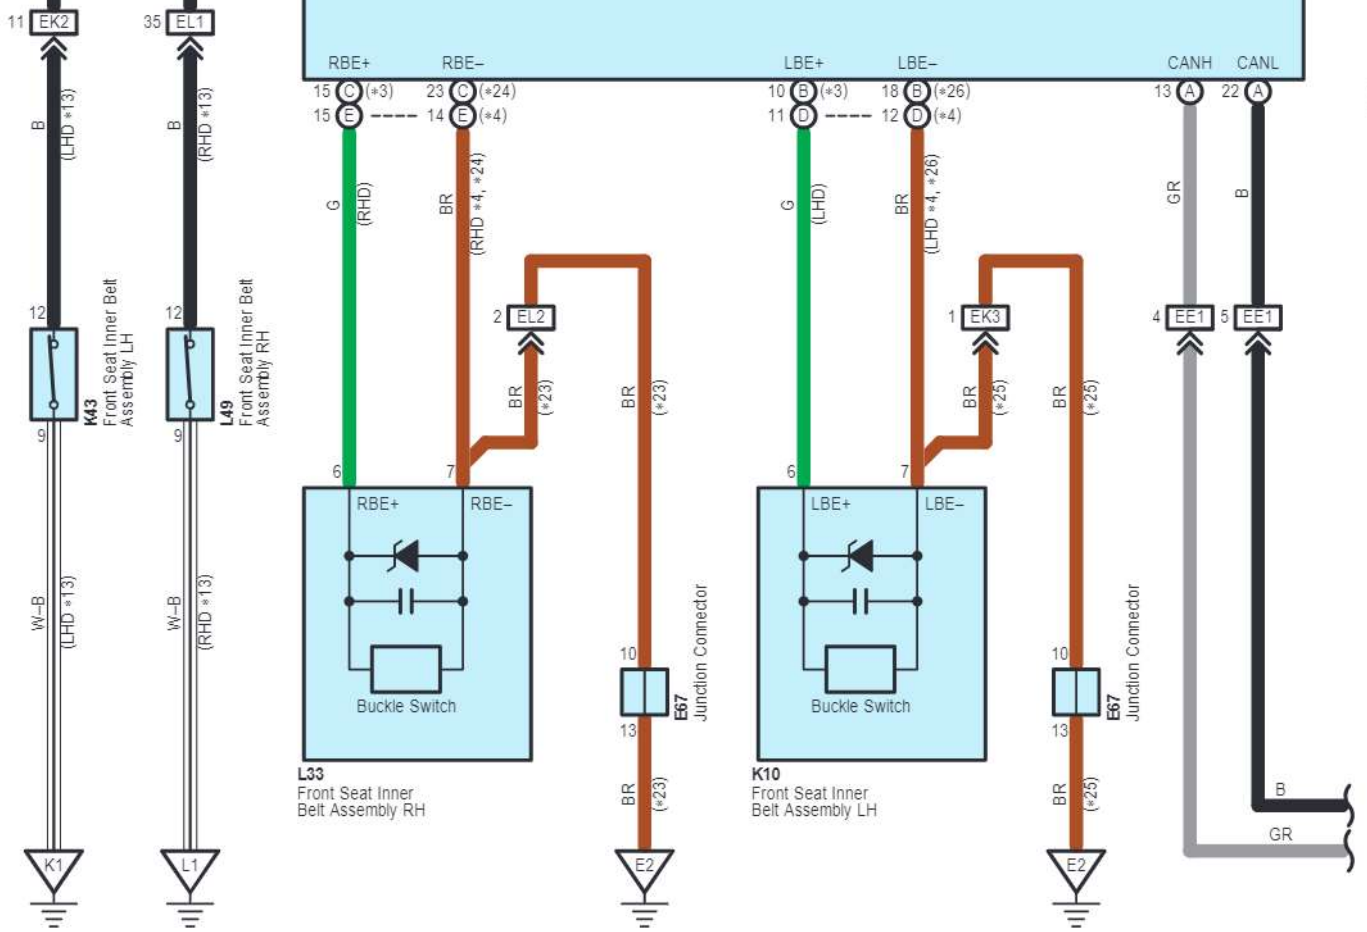

- 3 : w/ Curtain Shield Airbag
- 4 : w/o Curtain Shield Airbag
- 5 : Before Apr. 2010 Production
- 6 : From Apr. 2010 Production
- 7 : w/ VSC
- 8 : w/o VSC
- 9 : Liftgate Type
- 10 : Swing Type
- 13 : w/o SRS
- 14 : All Door Jam Protection
- 16 : Before Jan. 2012 Production
- 17 : From Jan. 2012 Production
- 21 : Before Jan. 2012 Production Liftgate Type
- 22 : From Jan. 2012 Production Liftgate Type, Swing Type
- 23 : RHD Before Jan. 2012 Production w/ Curtain Shield Airbag
- 24 : RHD From Jan. 2012 Production w/ Curtain Shield Airbag
- 25 : LHD Before Jan. 2012 Production w/ Curtain Shield Airbag
- 26 : LHD From Jan. 2012 Production w/ Curtain Shield Airbag

E47(A), K27(B), K32(D), L27(C), L38(E)
Center Airbag Sensor Assembly