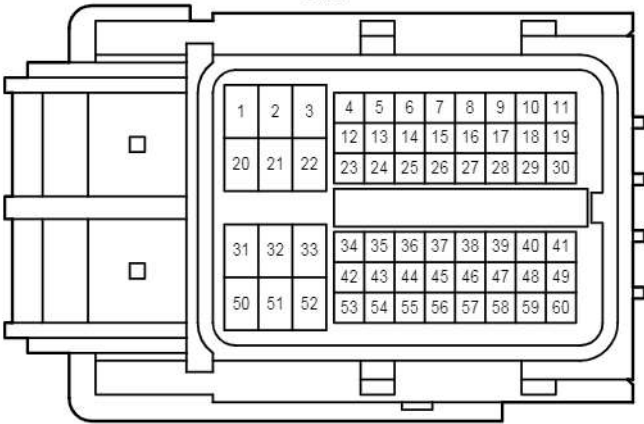

Remote Control Mirror <w/ Retractor>

A 52
Black

cardiagn.com