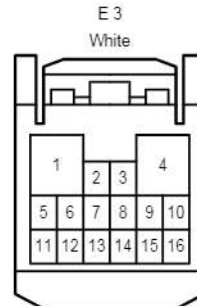

Sliding Roof

cardiagn.com