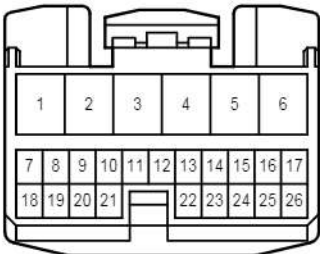

cardiagn.com

Power Seat <RHD Driver's Seat w/ Seat Position Memory>

A 52
Black

C 24
Gray

C 44
Blue

C 46
Black

E 1
White

E 3
White