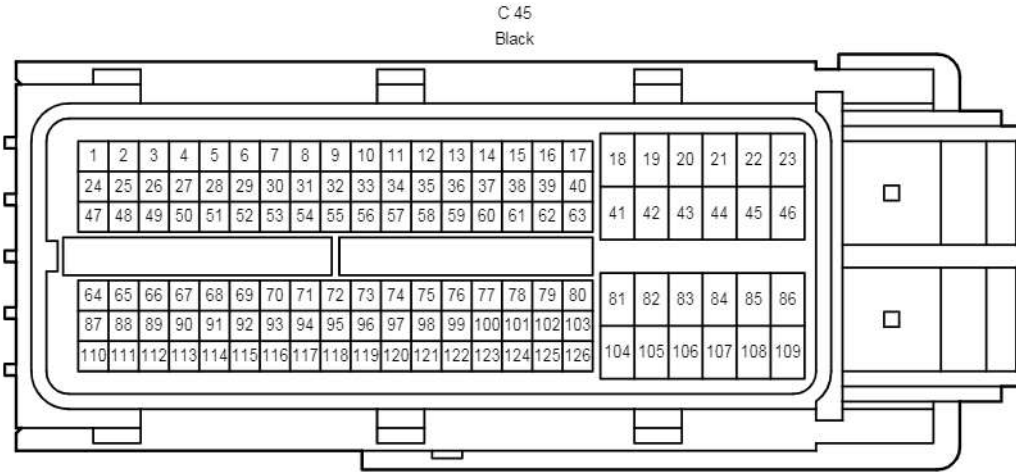

Ignition <1GR-FE>