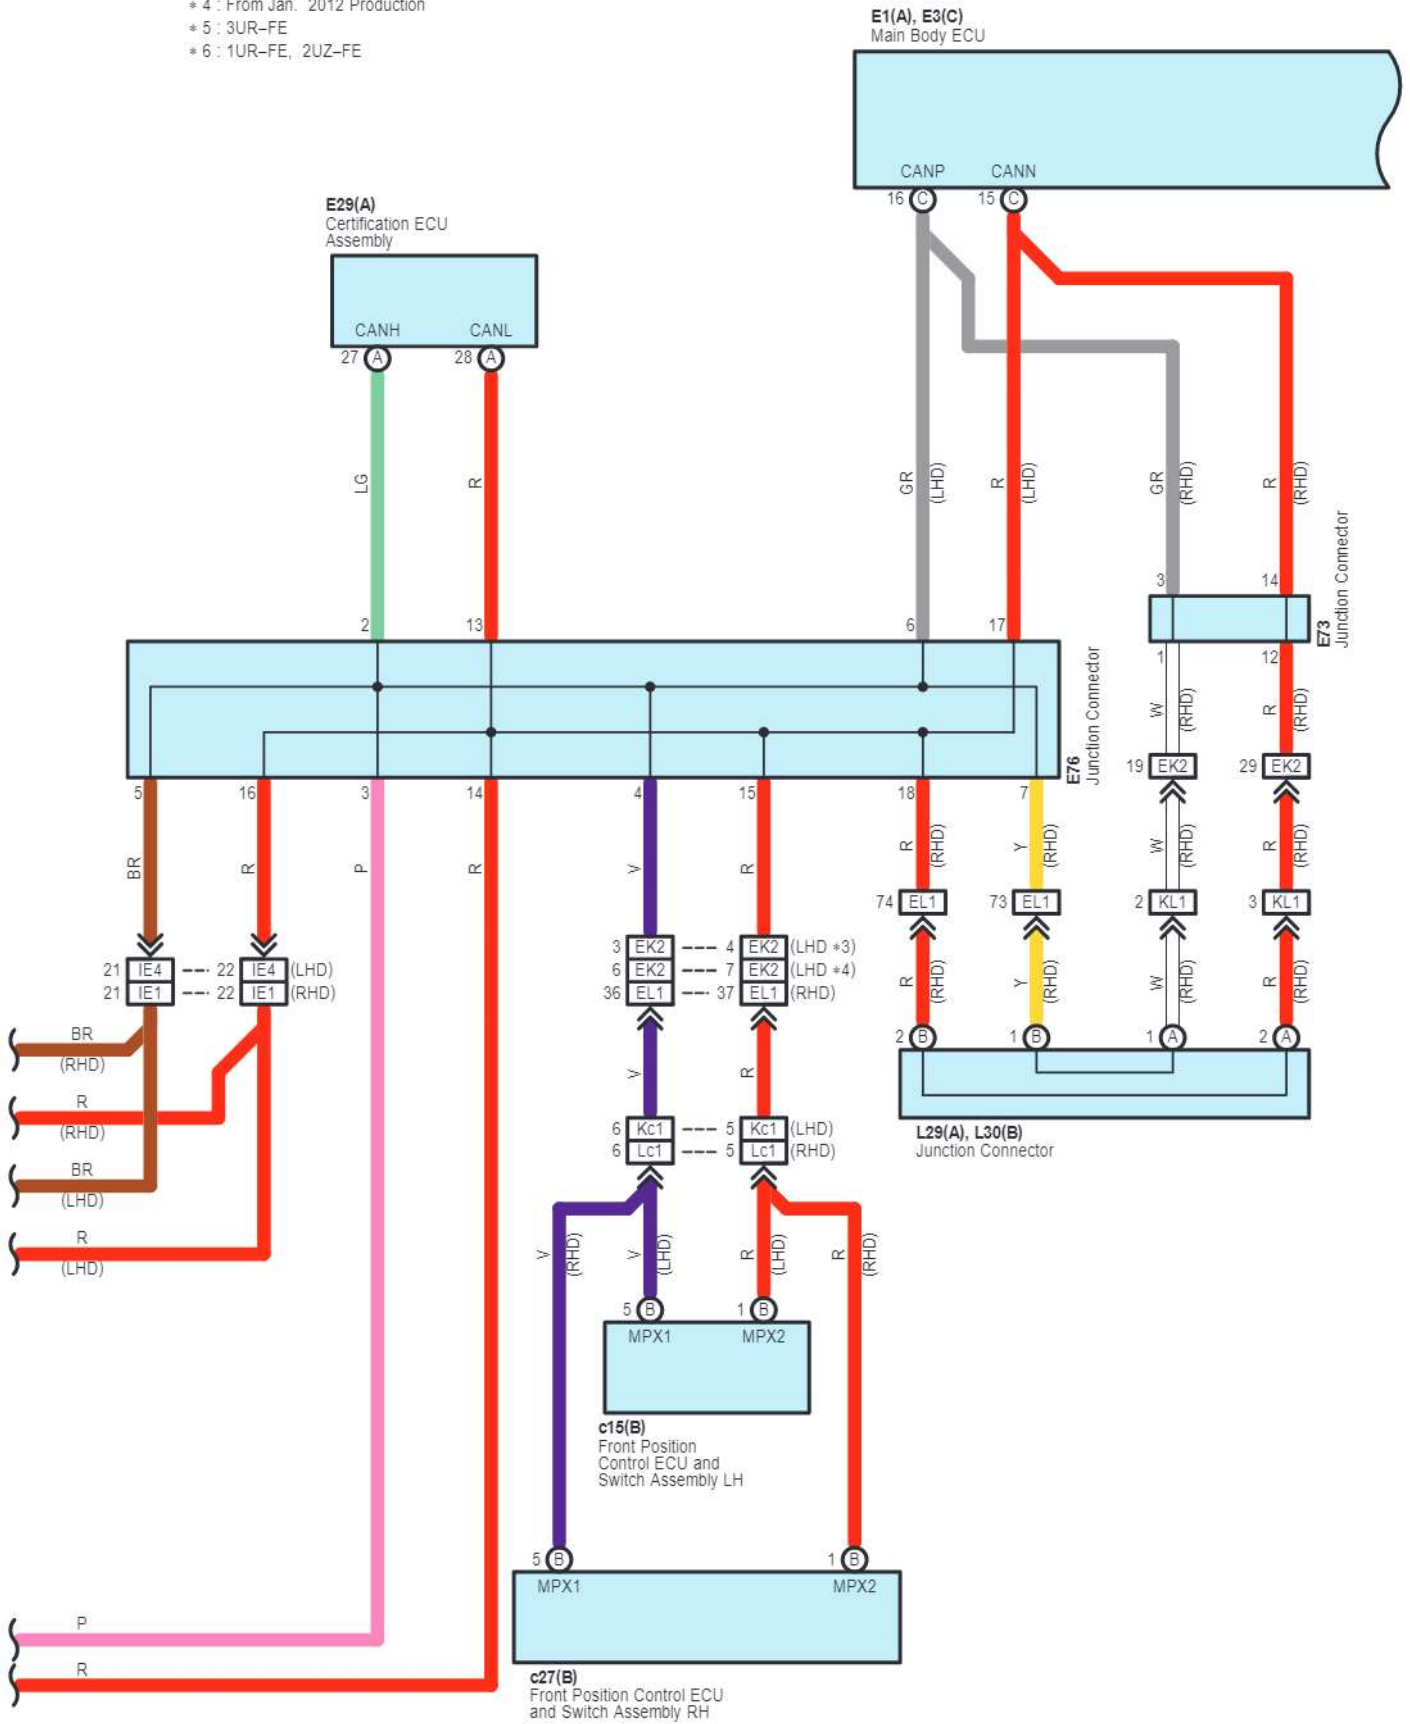

- 3 : Before Jan. 2012 Production
- 4 : From Jan. 2012 Production
- 5 : 3UR-FE
- 6 : 1UR-FE, 2UZ-FE