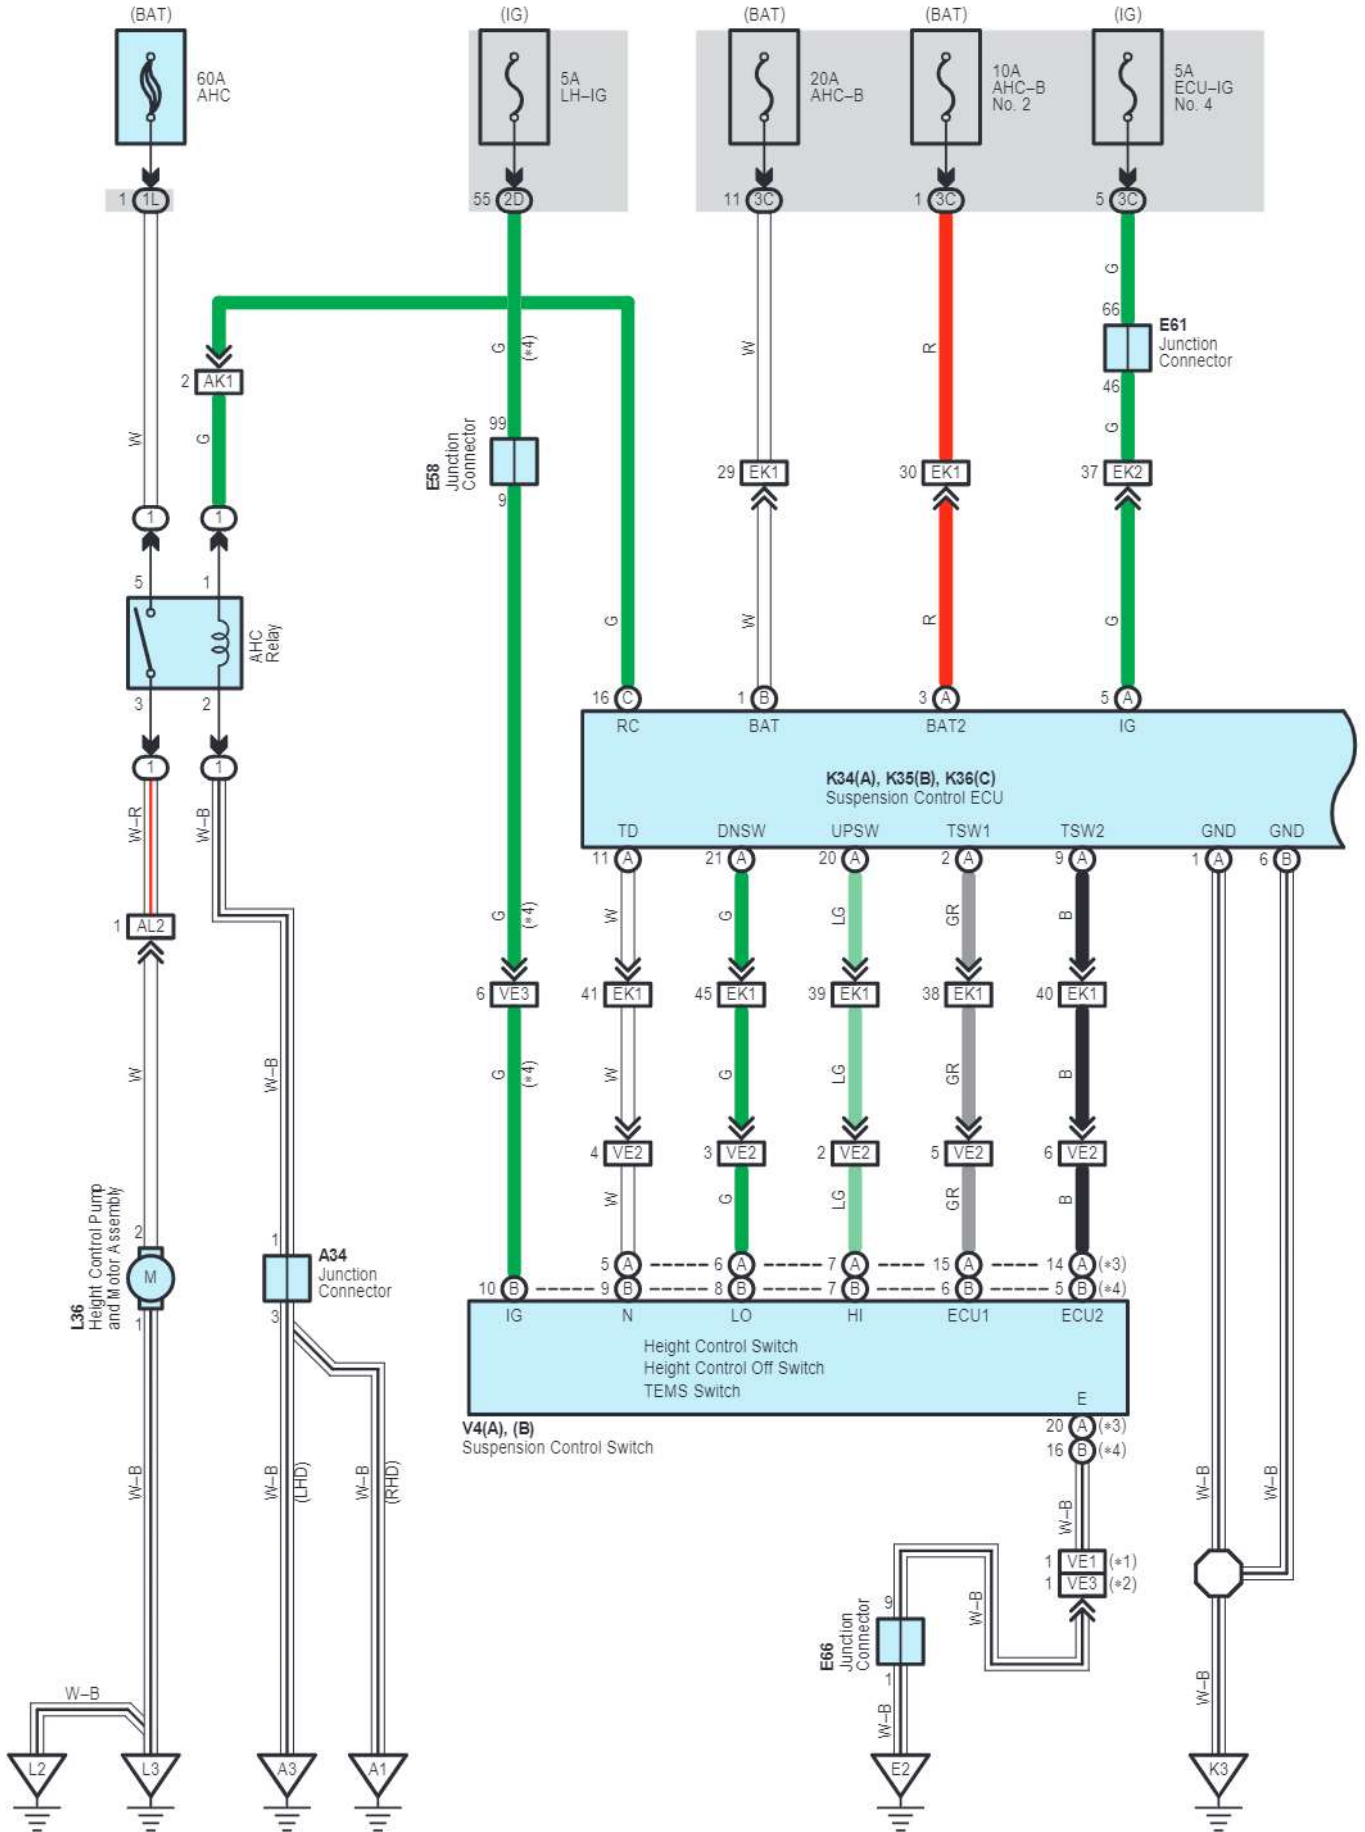

IE1
Gray

IE4
Gray

RE2
Blue

Active Height Control Suspension , Adaptive Variable Suspension

cardiagn.com

- * 1 : Before Jul. 2009 Production
- * 2 : From Jul. 2009 Production
- * 3 : Before Jan. 2012 Production
- * 4 : From Jan. 2012 Production