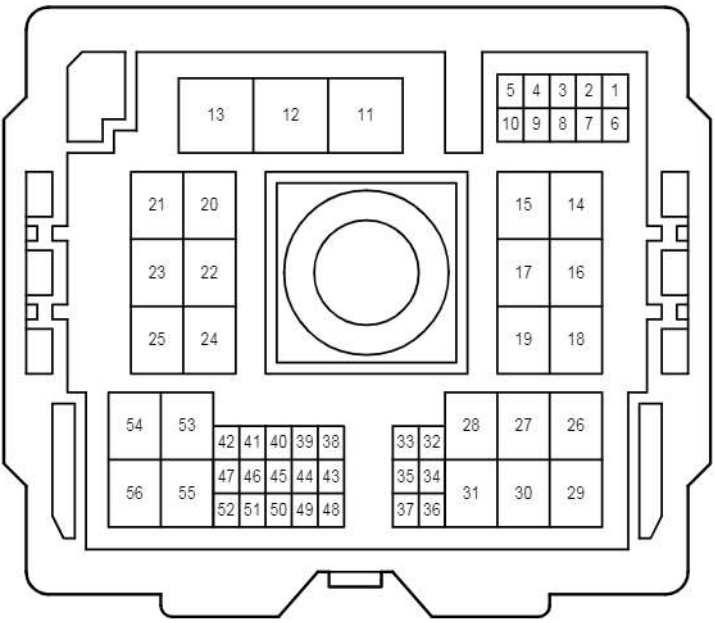

CA3
White

EA1
White

Back-Up Light

EK1

White

Blue

OK1
Black

SK1
White