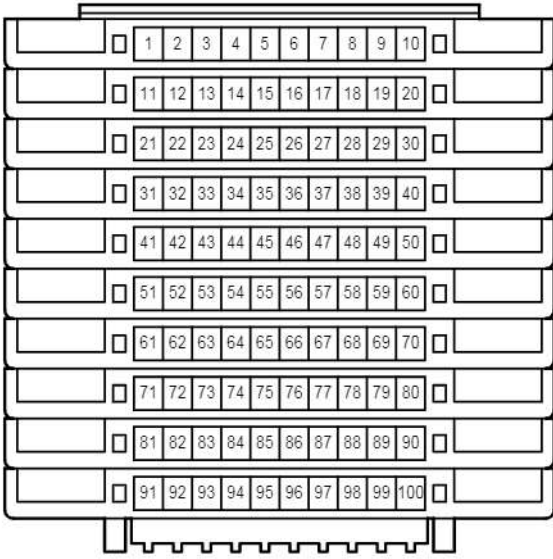

White

White

F 11

Gray

F 79

White

White

White

White

White

White

White

Gray

Gray

White

Gray

cardiagn.com