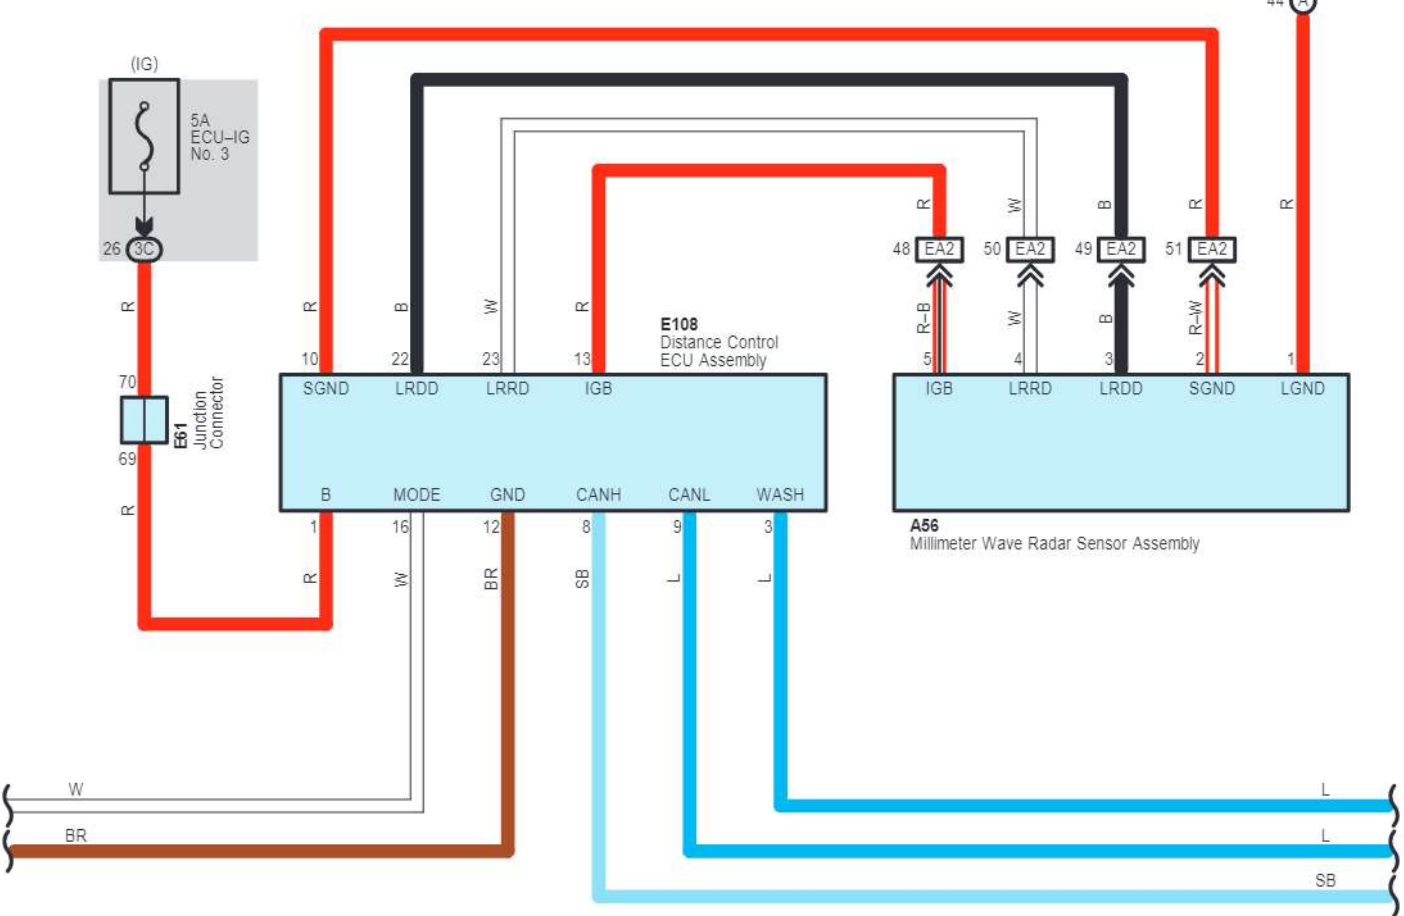

VE3
Gray

cardiagn.com

cardiagn.com

cardiagn.com

cardiagn.com

Dynamic Radar Cruise Control <3UR-FE>

cardiagn.com

Dynamic Radar Cruise Control <3UR-FE>