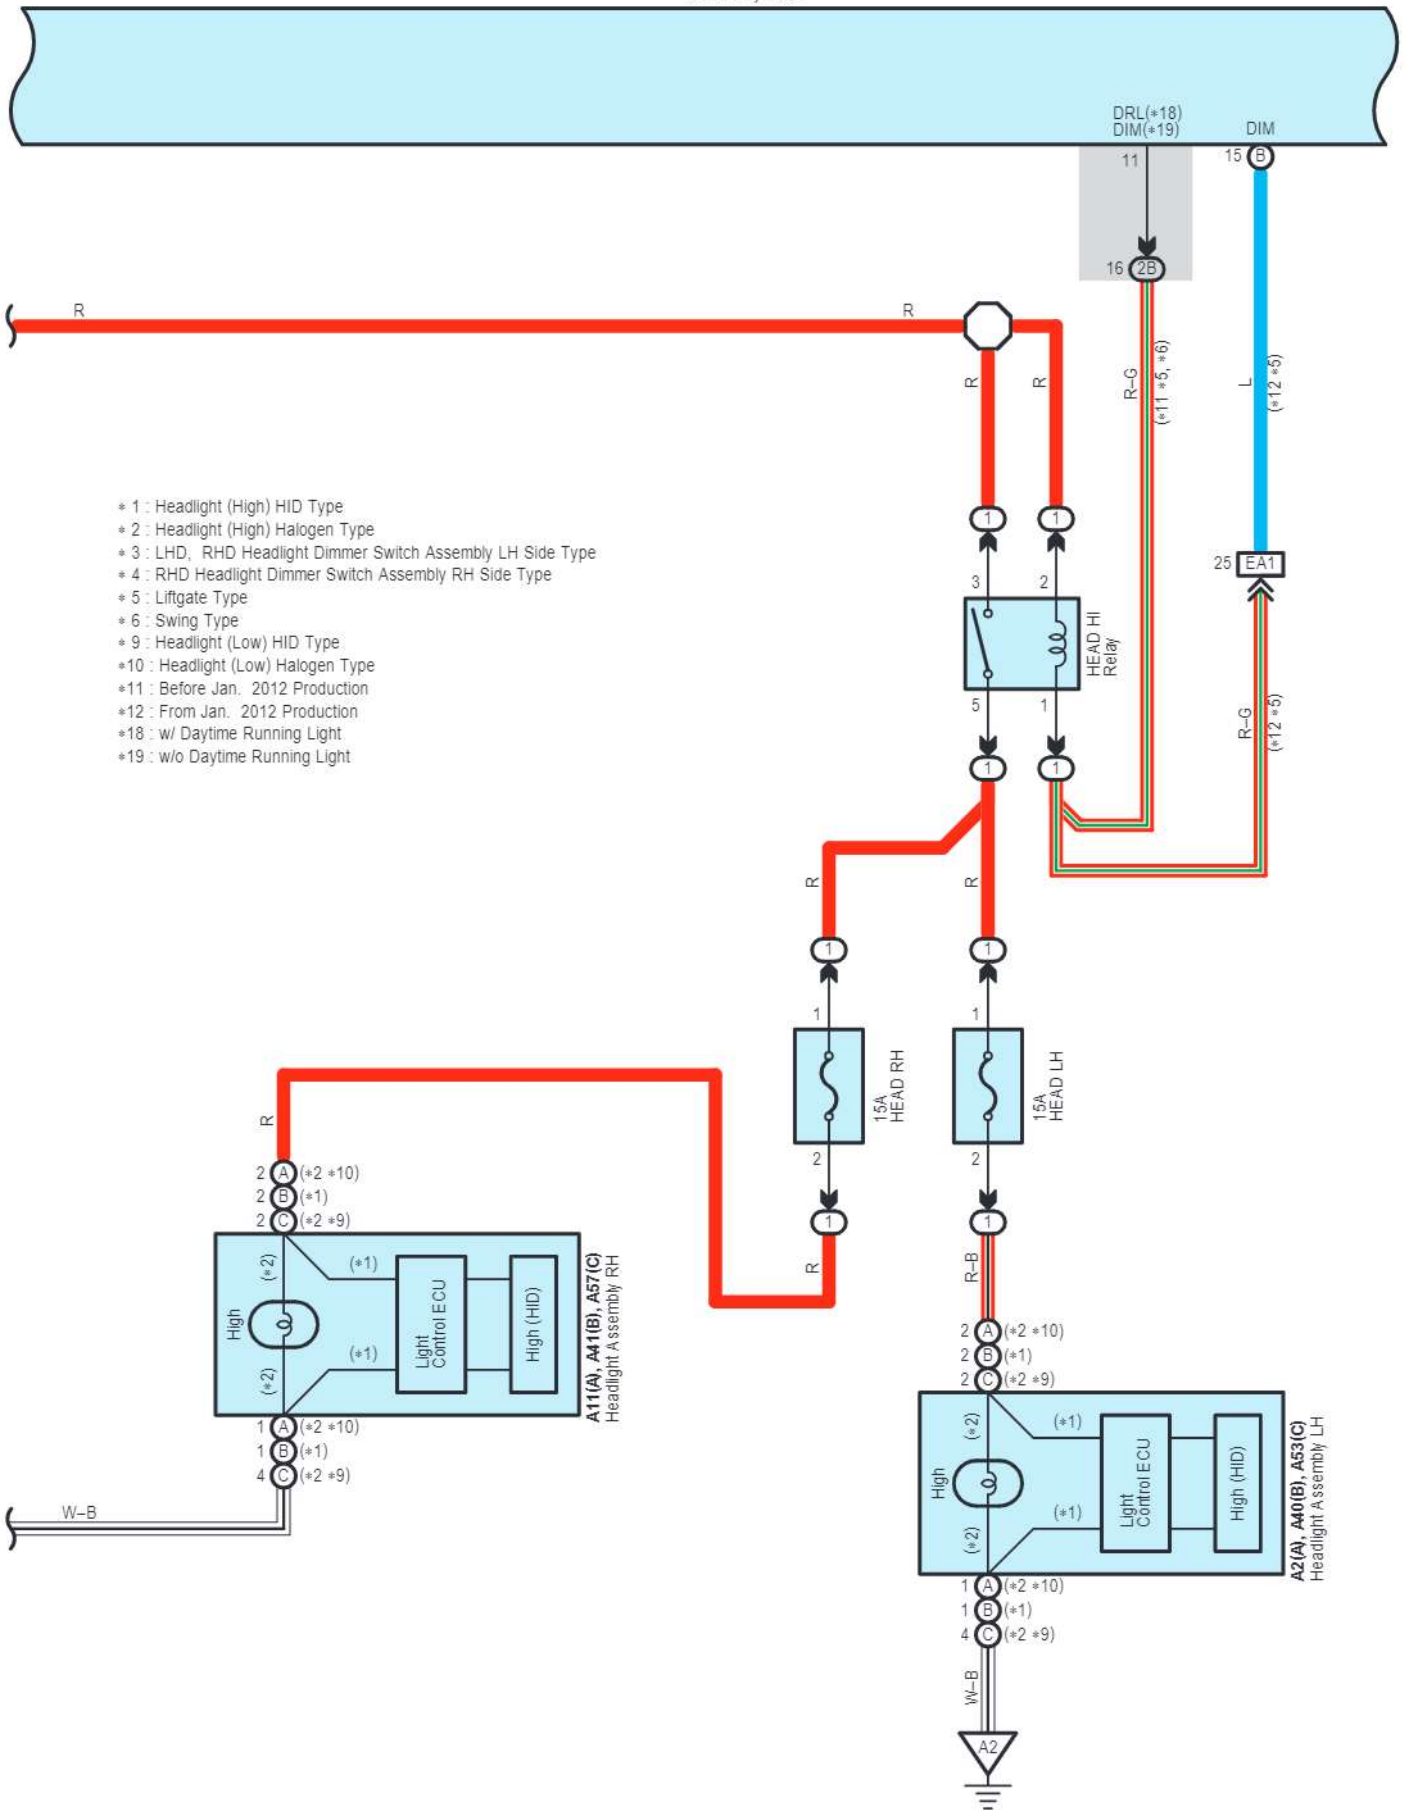

Headlight

E1(A), E2(B), E3(C)
Main Body ECU

- 1 : Headlight (High) HID Type
- 2 : Headlight (High) Halogen Type
- 3 : LHD, RHD Headlight Dimmer Switch Assembly LH Side Type
- 4 : RHD Headlight Dimmer Switch Assembly RH Side Type
- 5 : Liftgate Type
- 6 : Swing Type
- 9 : Headlight (Low) HID Type
- 10 : Headlight (Low) Halogen Type
- 11 : Before Jan. 2012 Production
- 12 : From Jan. 2012 Production
- 18 : w/ Daytime Running Light
- 19 : w/o Daytime Running Light

cardiagn.com