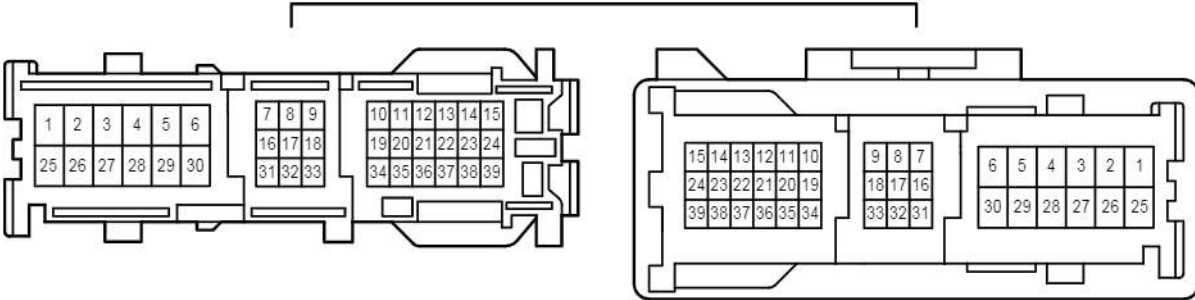

CA3
White

EA1
White

Back-Up Light

EK1

White

Blue

OK1
Black

SK1
White