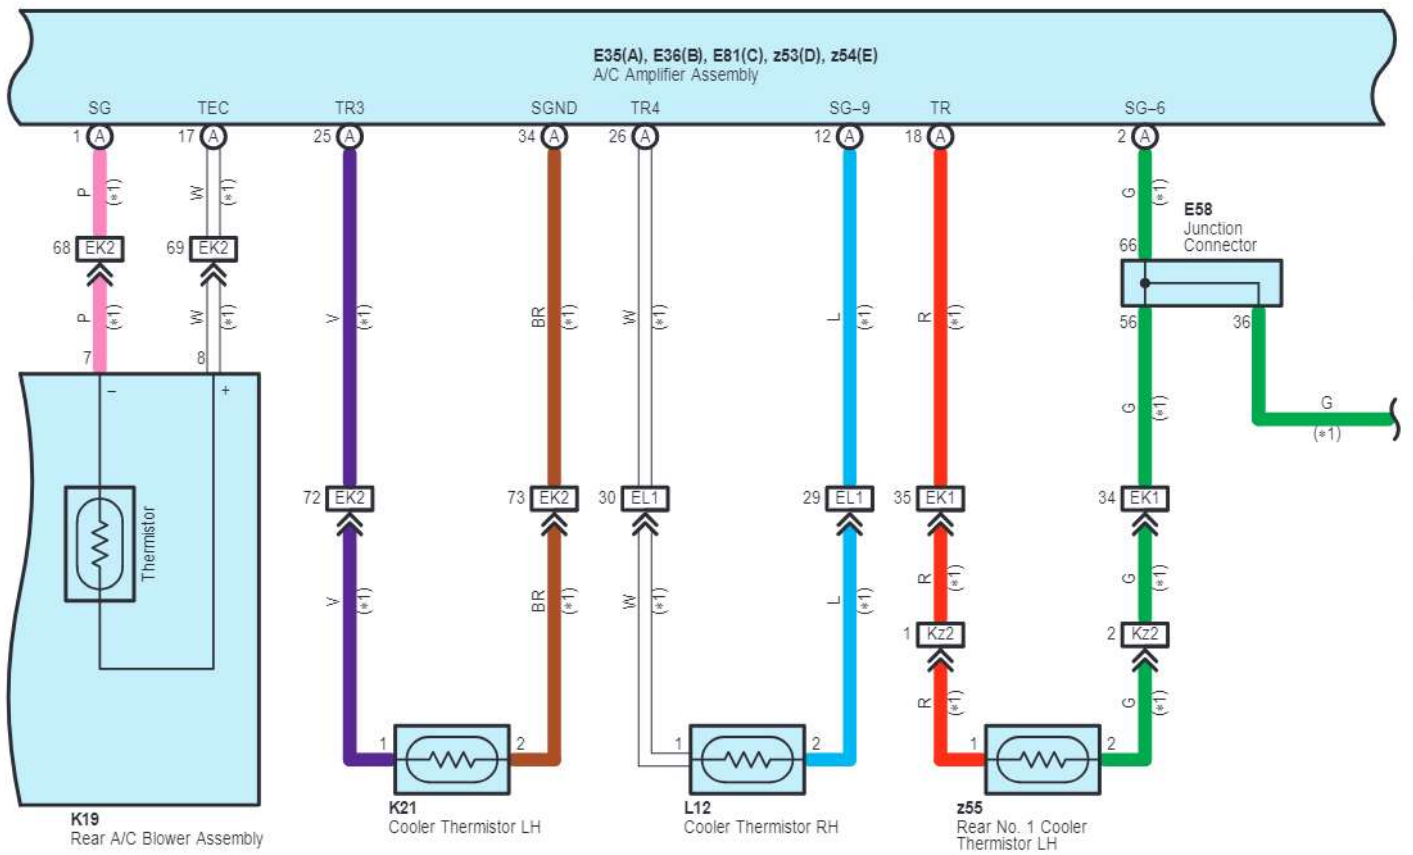

- 1 : w/ Rear A/C
- 2 : w/o Rear A/C
- 3 : w/ Viscous Heater
- *18 : Before Jan. 2012 Production Liftgate Type
- *19 : From Jan. 2012 Production Liftgate Type, Swing Type

- *22 : w/ Viscous Heater 1VD-FTV w/o DPF
- *27 : Before Jan. 2012 Production
- *28 : From Jan. 2012 Production
- *32 : w/o Navigation System
- *33 : w/ Viscous Heater 1VD-FTV w/ DPF