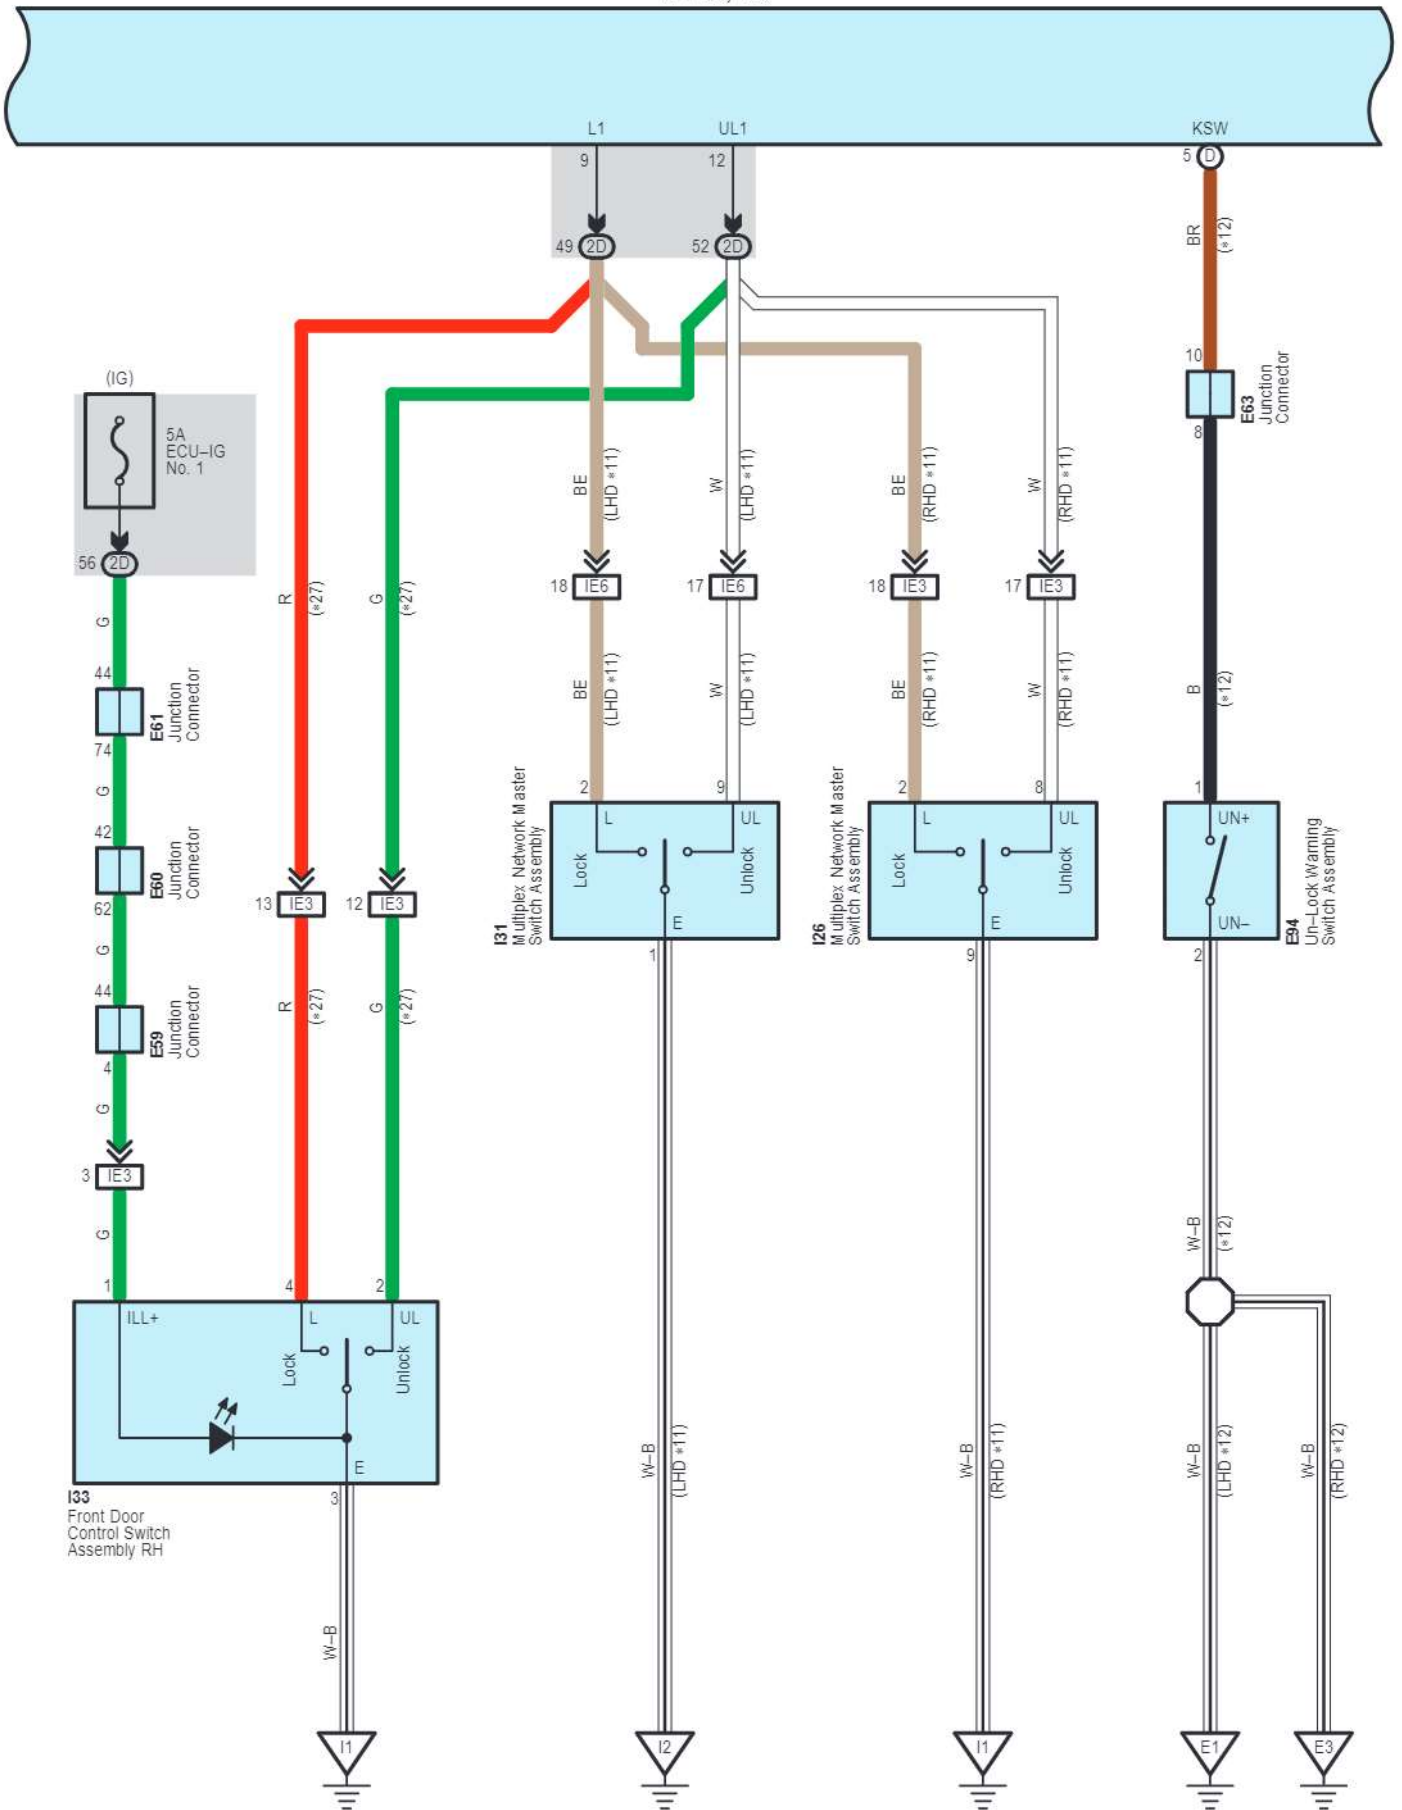

Door Lock Control

E1(A), E2(B), E3(C), E4(D)
Main Body ECU