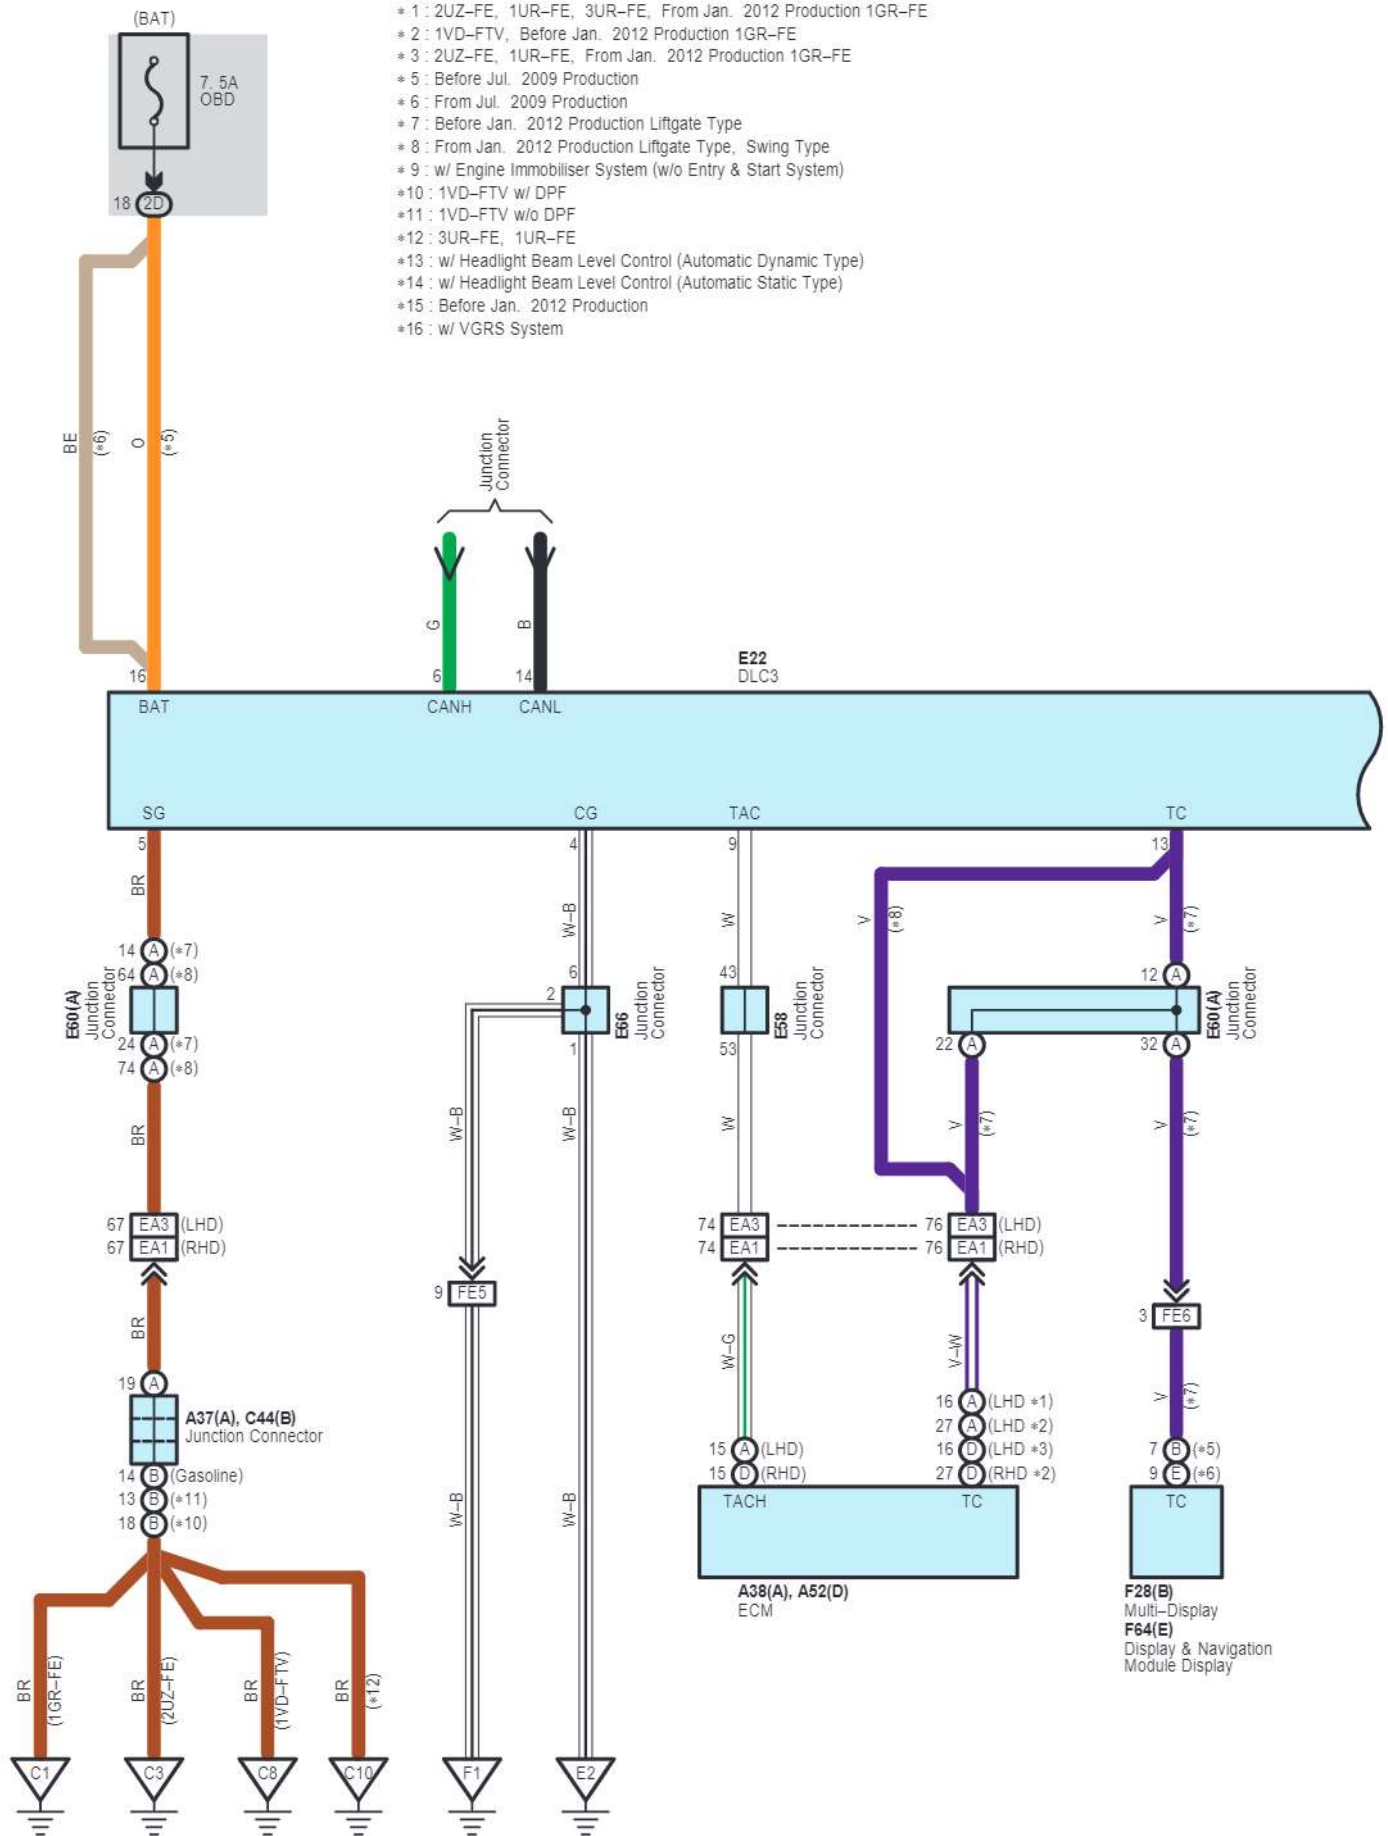

IE6
White

JK1
White

JL1
White

Door Lock Control

SK1
White

WK1
White

WK2
Gray

- * 1 : 2UZ-FE, 1UR-FE, 3UR-FE, From Jan. 2012 Production 1GR-FE
- * 2 : 1VD-FTV, Before Jan. 2012 Production 1GR-FE
- * 3 : 2UZ-FE, 1UR-FE, From Jan. 2012 Production 1GR-FE
- * 5 : Before Jul. 2009 Production
- * 6 : From Jul. 2009 Production
- * 7 : Before Jan. 2012 Production Liftgate Type
- * 8 : From Jan. 2012 Production Liftgate Type, Swing Type
- * 9 : w/ Engine Immobiliser System (w/o Entry & Start System)
- * 10 : 1VD-FTV w/ DPF
- * 11 : 1VD-FTV w/o DPF
- * 12 : 3UR-FE, 1UR-FE
- * 13 : w/ Headlight Beam Level Control (Automatic Dynamic Type)
- * 14 : w/ Headlight Beam Level Control (Automatic Static Type)
- * 15 : Before Jan. 2012 Production
- * 16 : w/ VGRS System