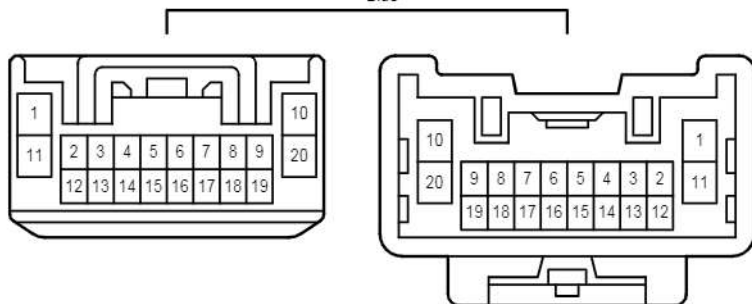

IE6
White

JK1
White

JL1
White

KL1
White

RE2
Blue

SK1
White

SK2
Blue

Electric Tension Reducer