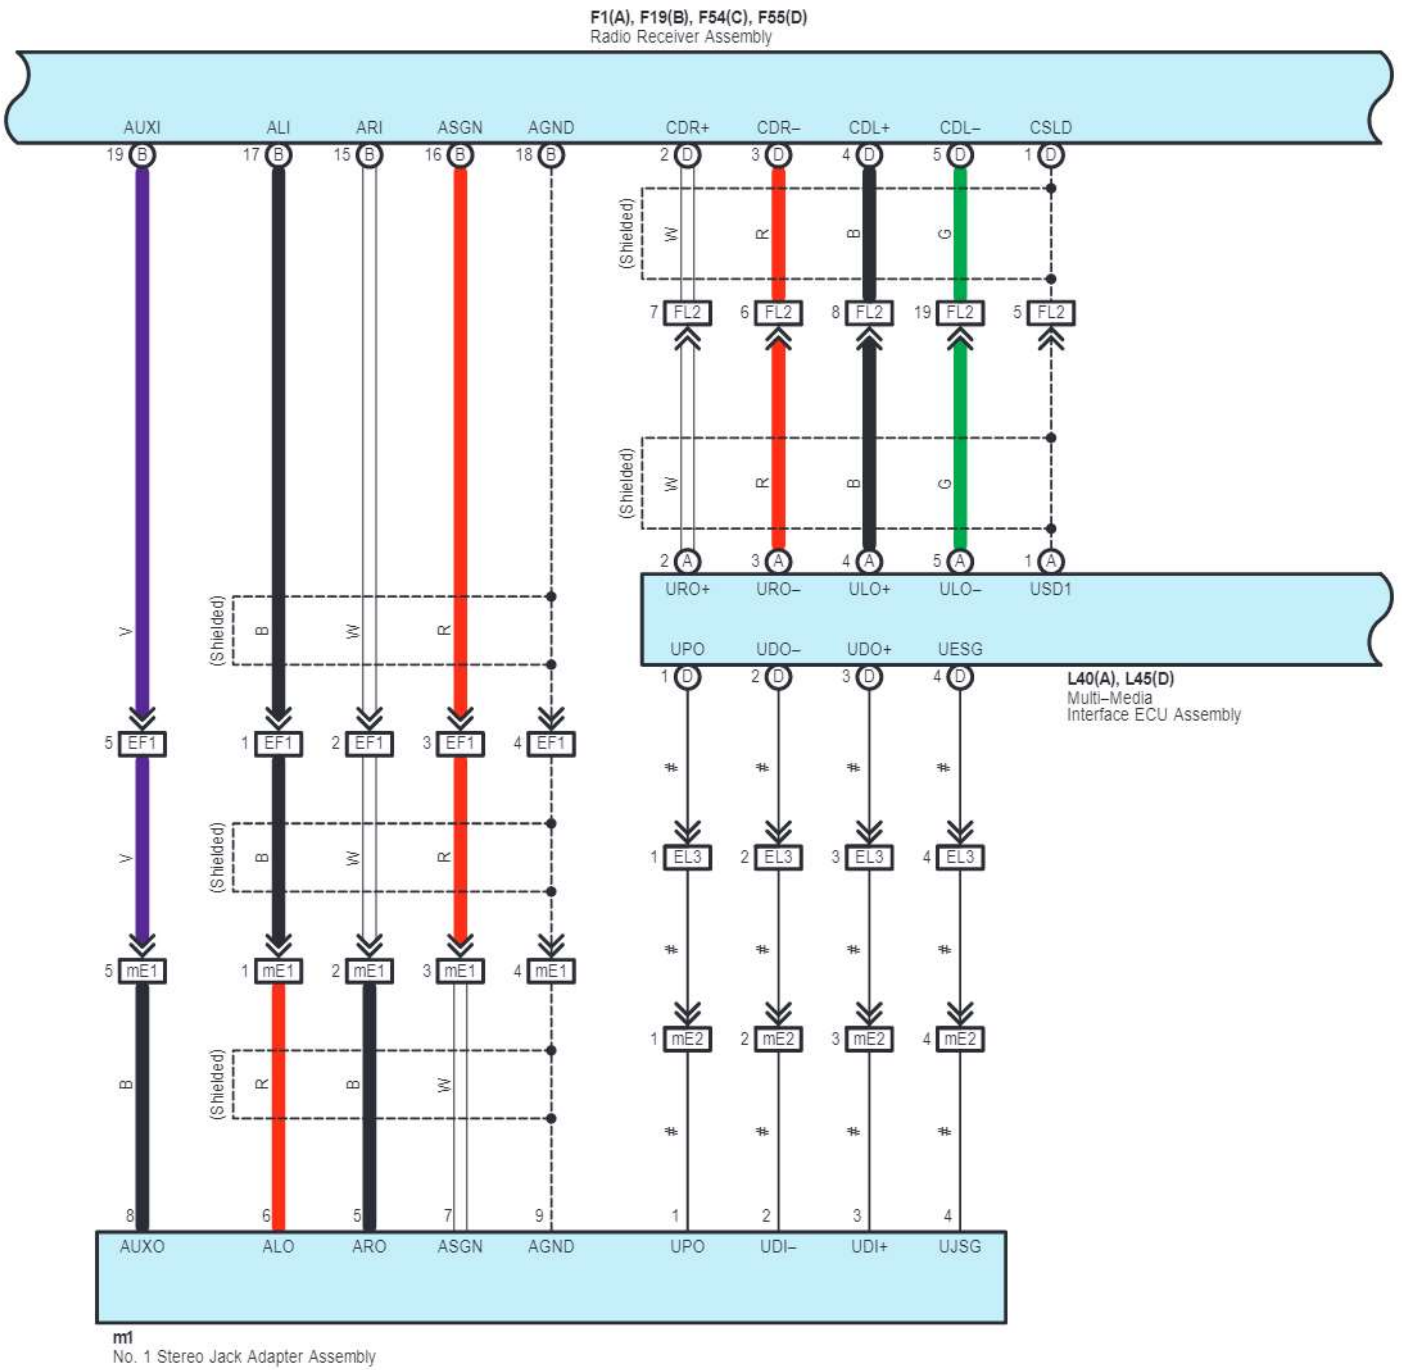

cardiagn.com