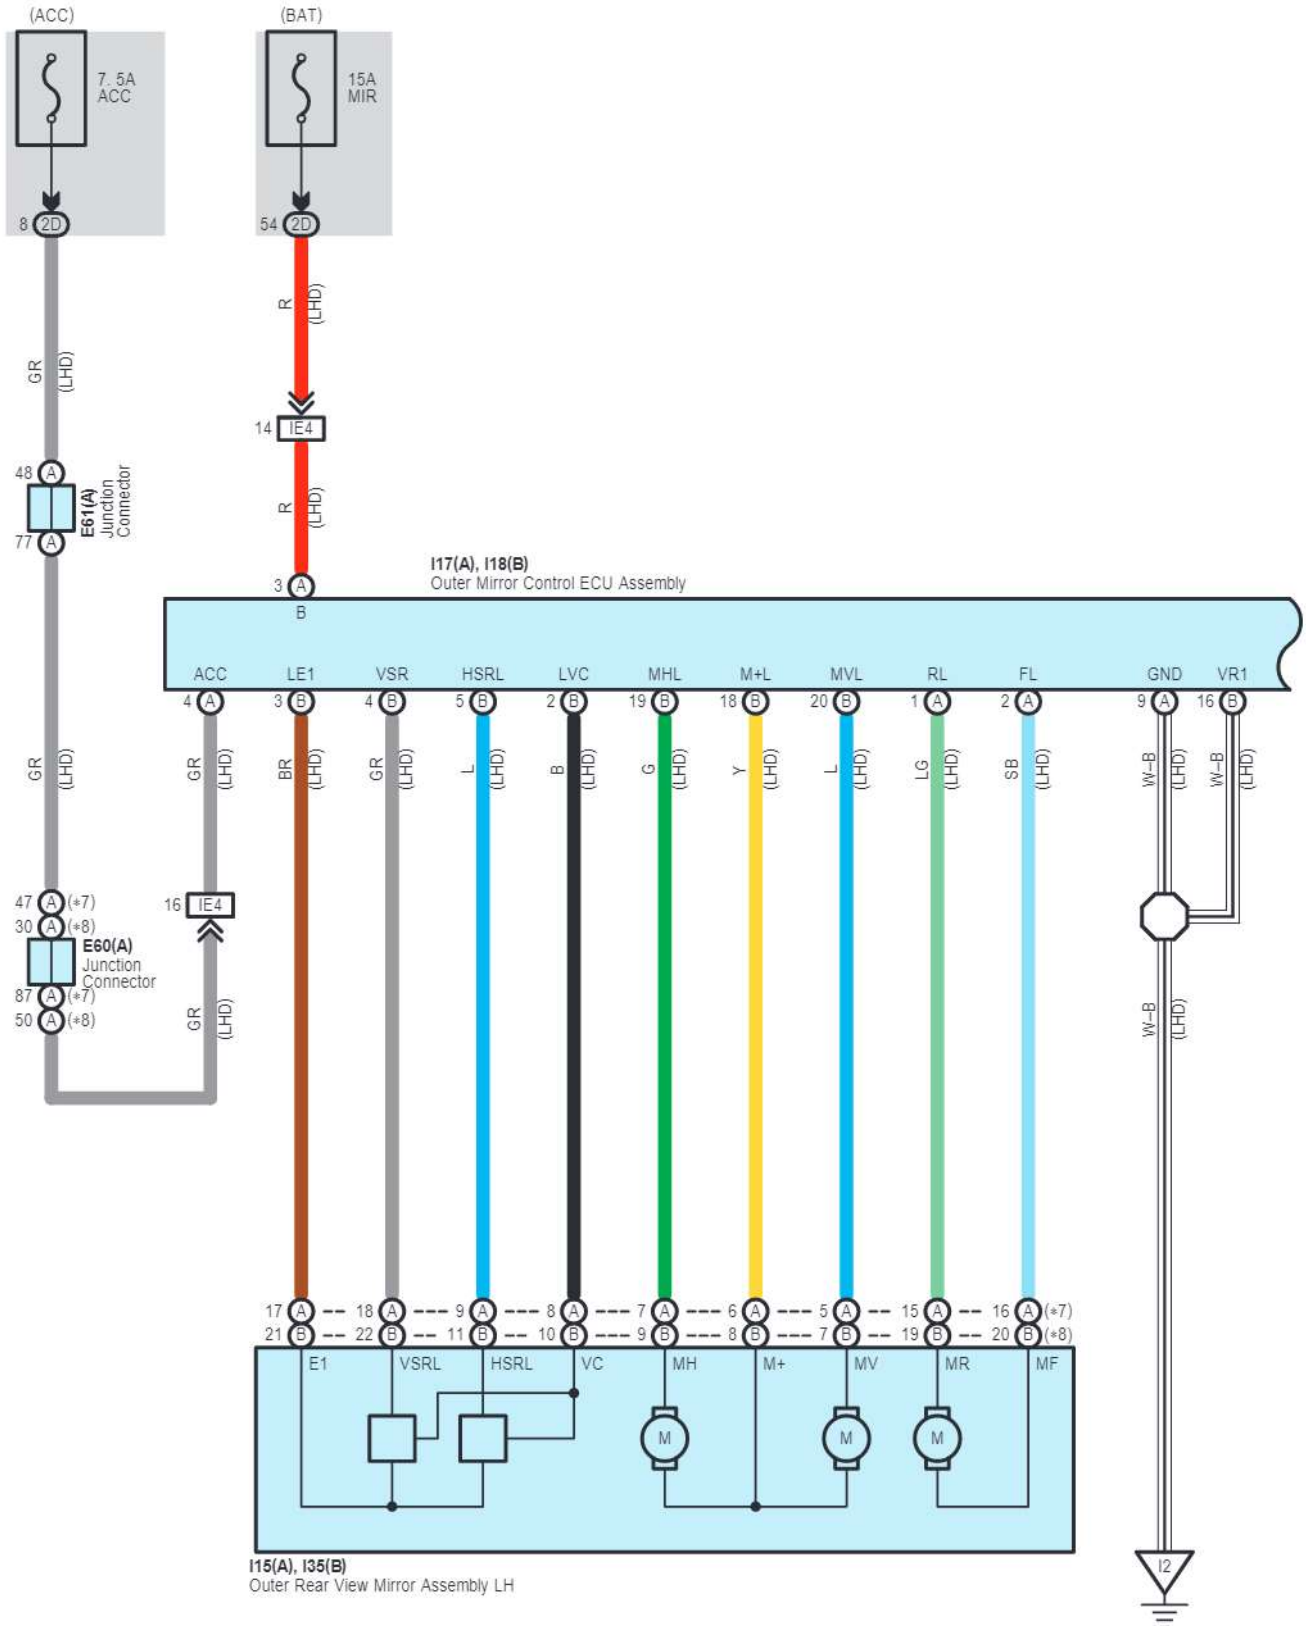

Remote Control Mirror <w/ Retractor>

E1(A), E2(B), E3(C)
Main Body ECU

cardiagn.com