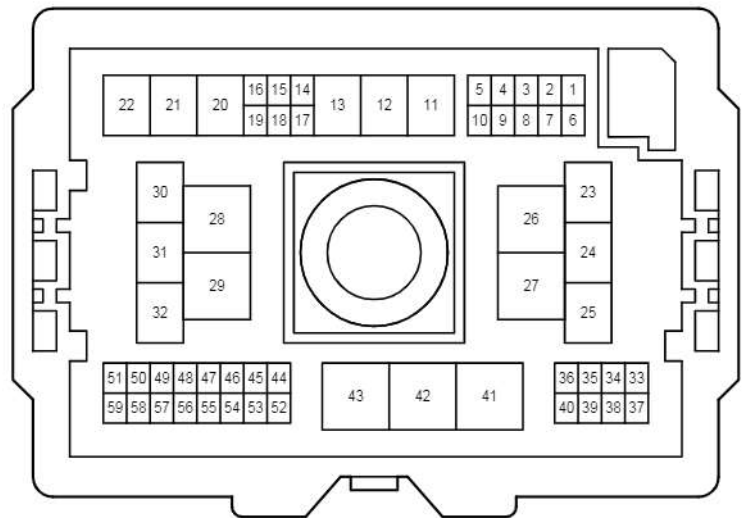

Audio System <w/o Stereo Component Amplifier>

EA2

White

Gray