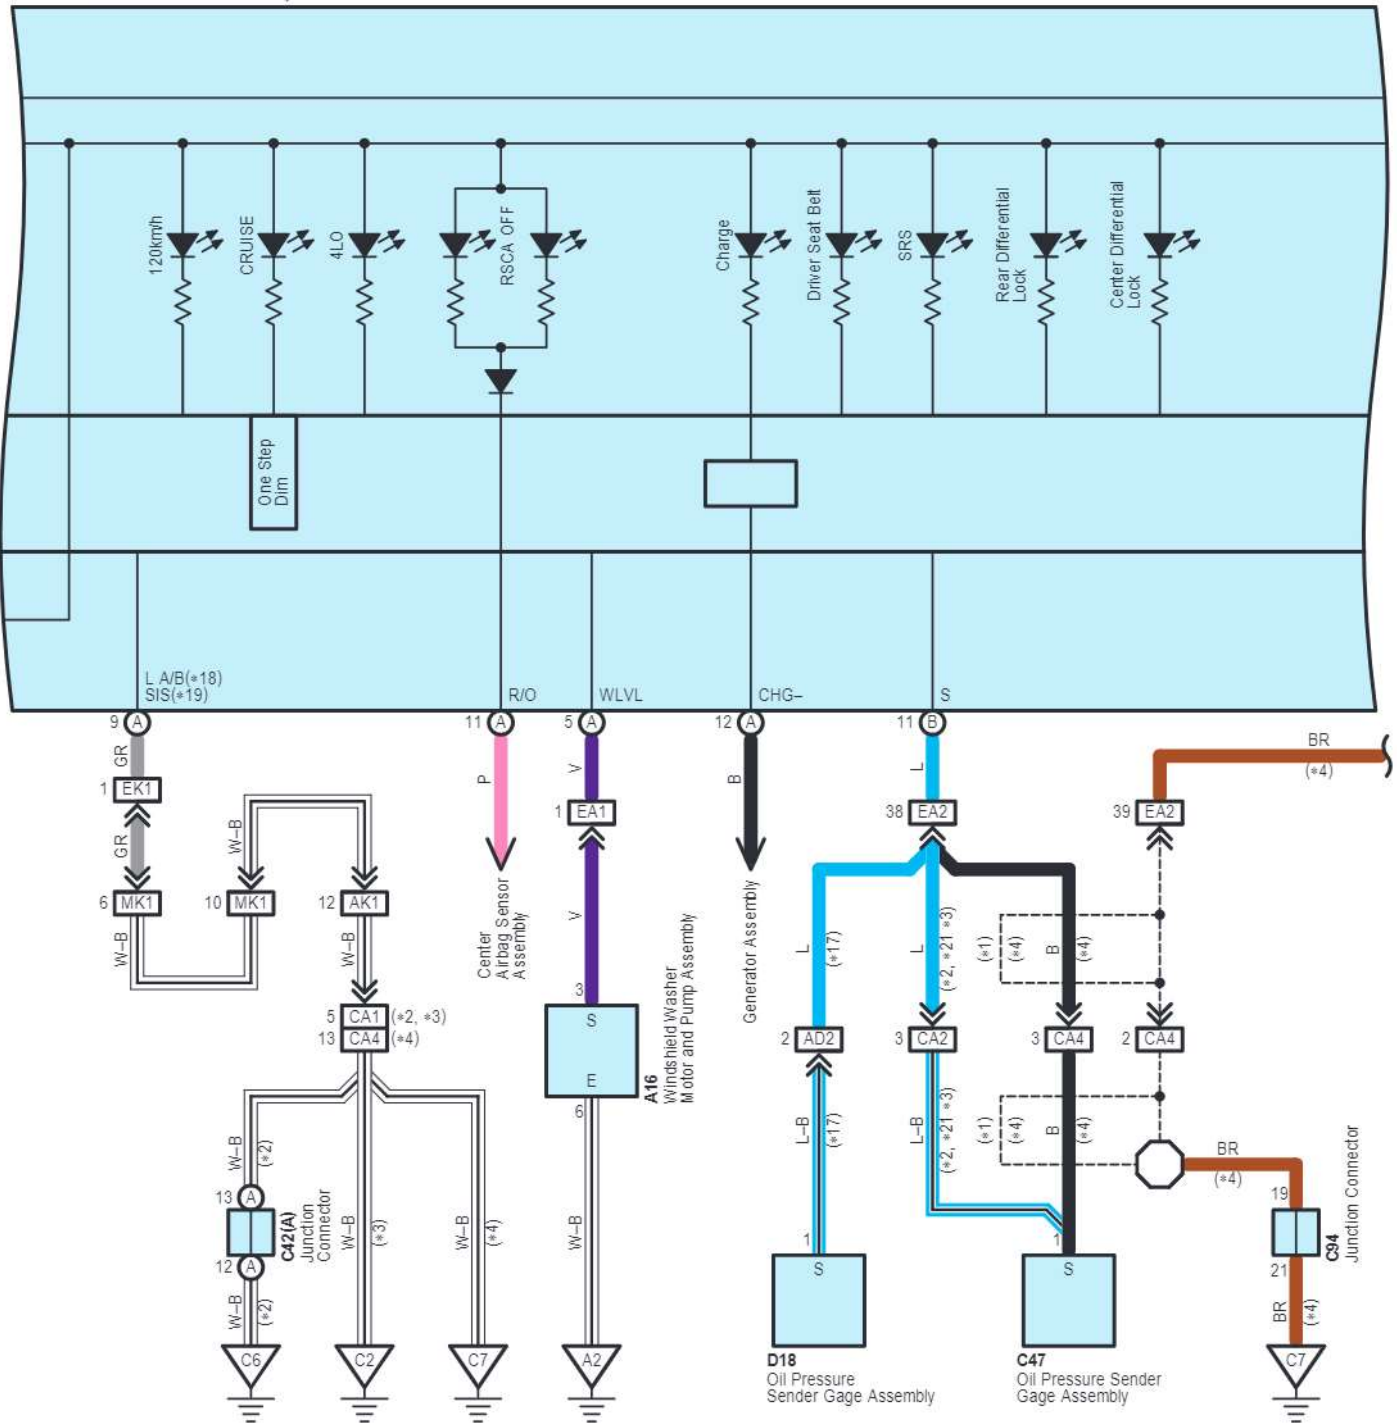

E7(A), E8(B)
Combination Meter Assembly

cardiagn.com