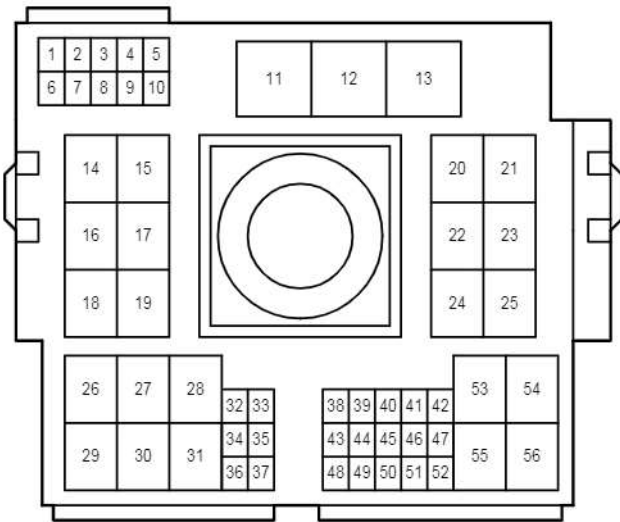

EK1

White Blue