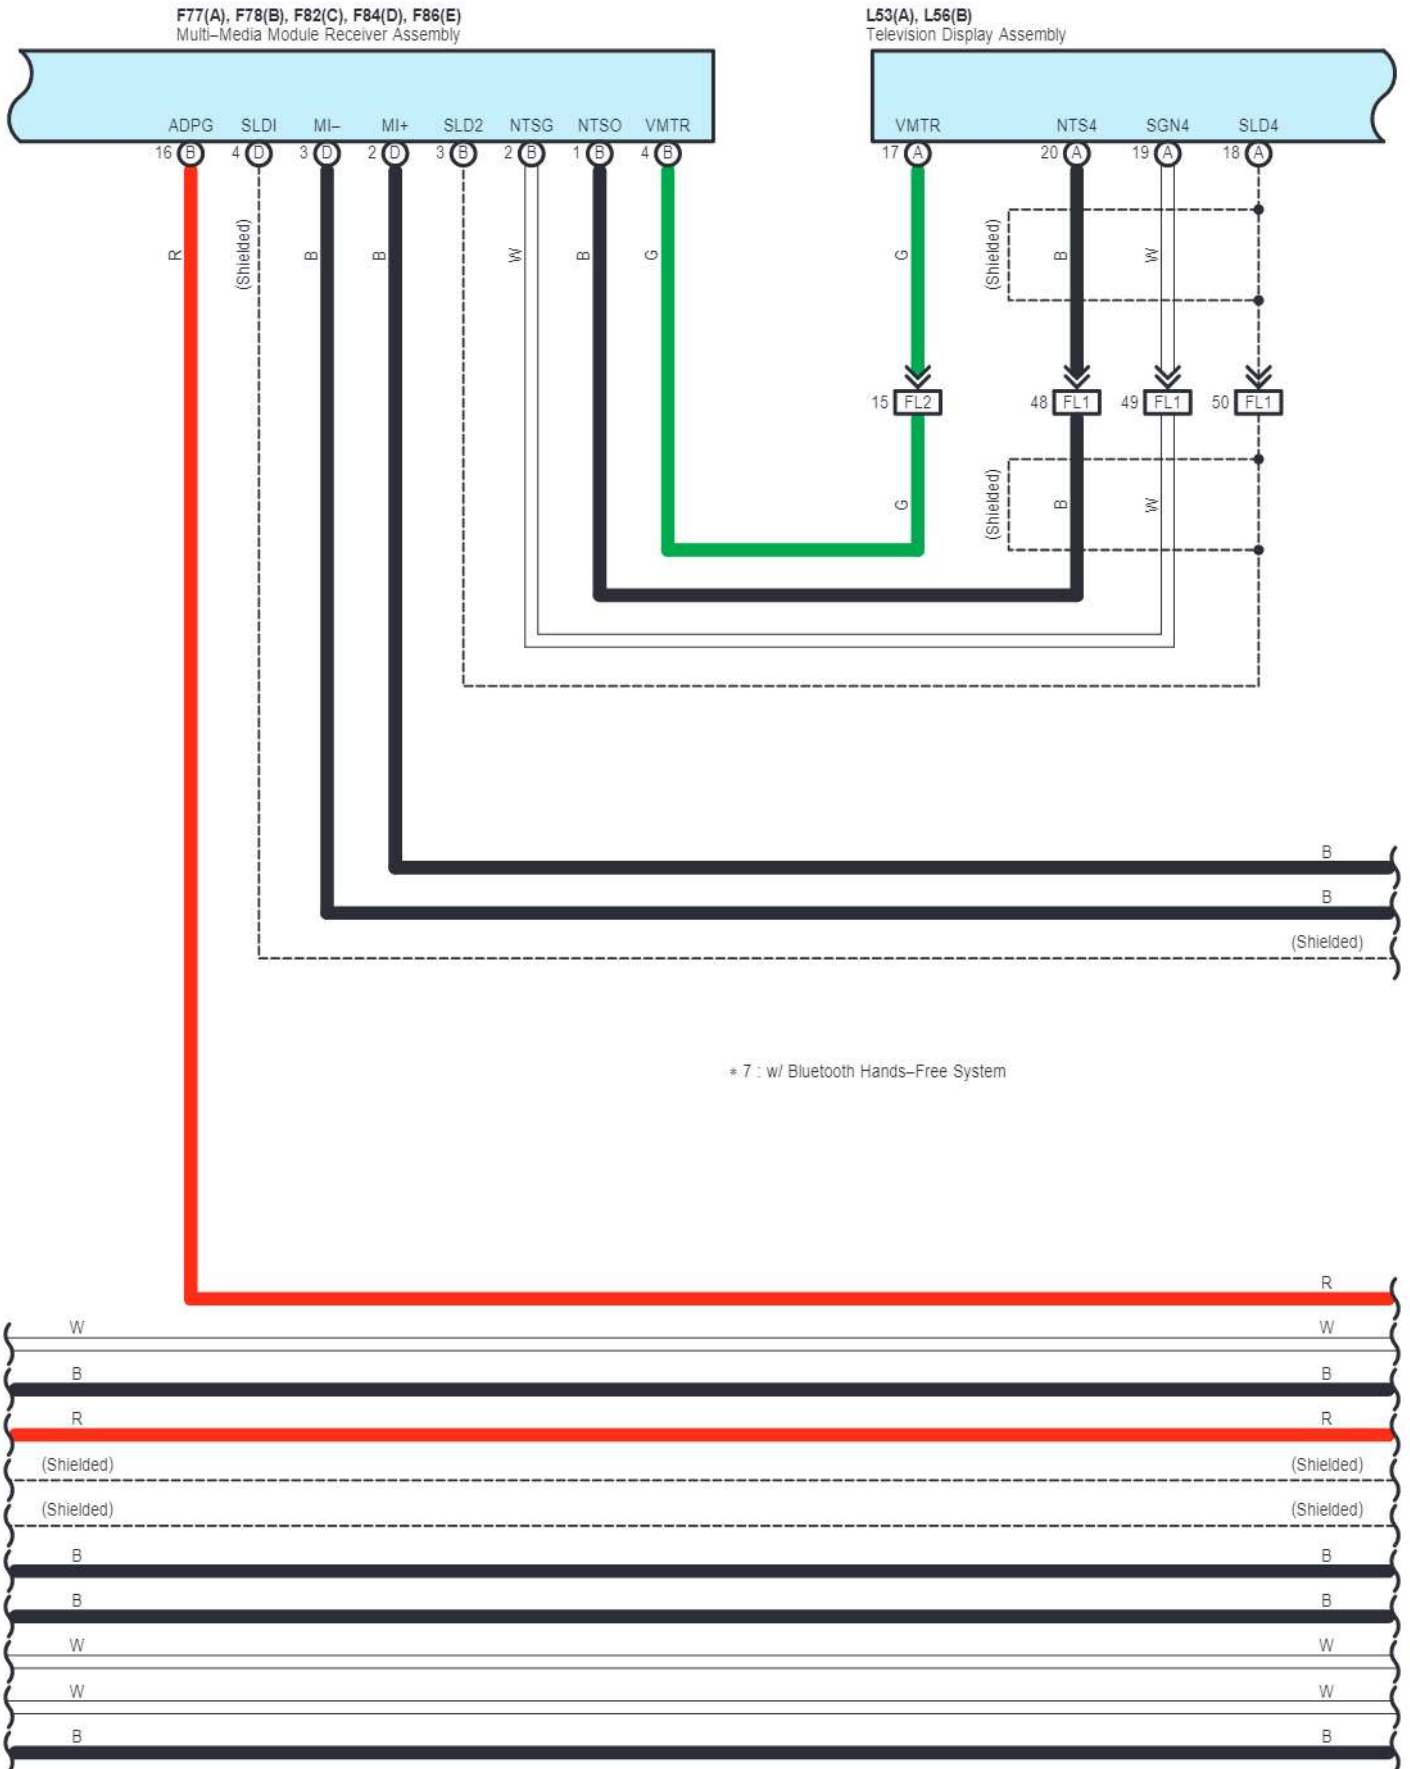

cardiagn.com