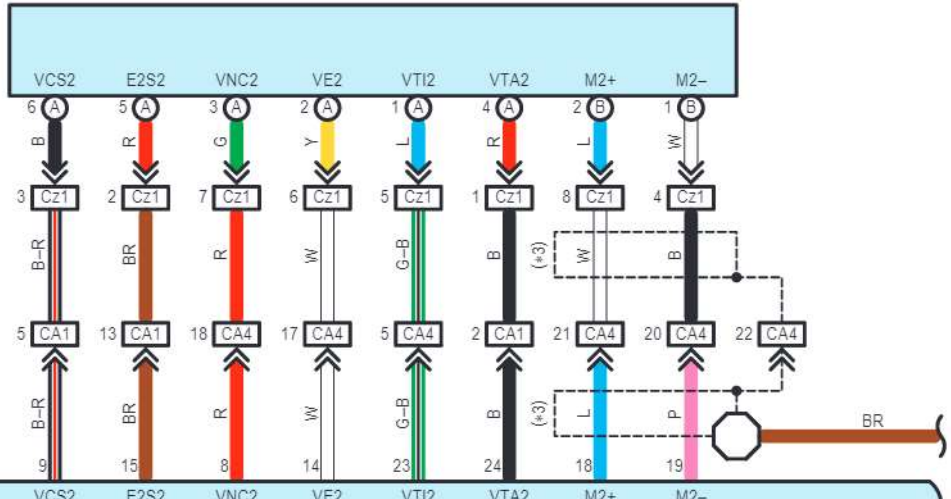

cardiagn.com

cardiagn.com

cardiagn.com

B

IGSW

A38(A), A52(D), C45(B), C46(C)
ECM

z66(A), z67(B)
DC Motor and Nozzle Vane Position Sensor LH

A48
Turbo Motor Driver