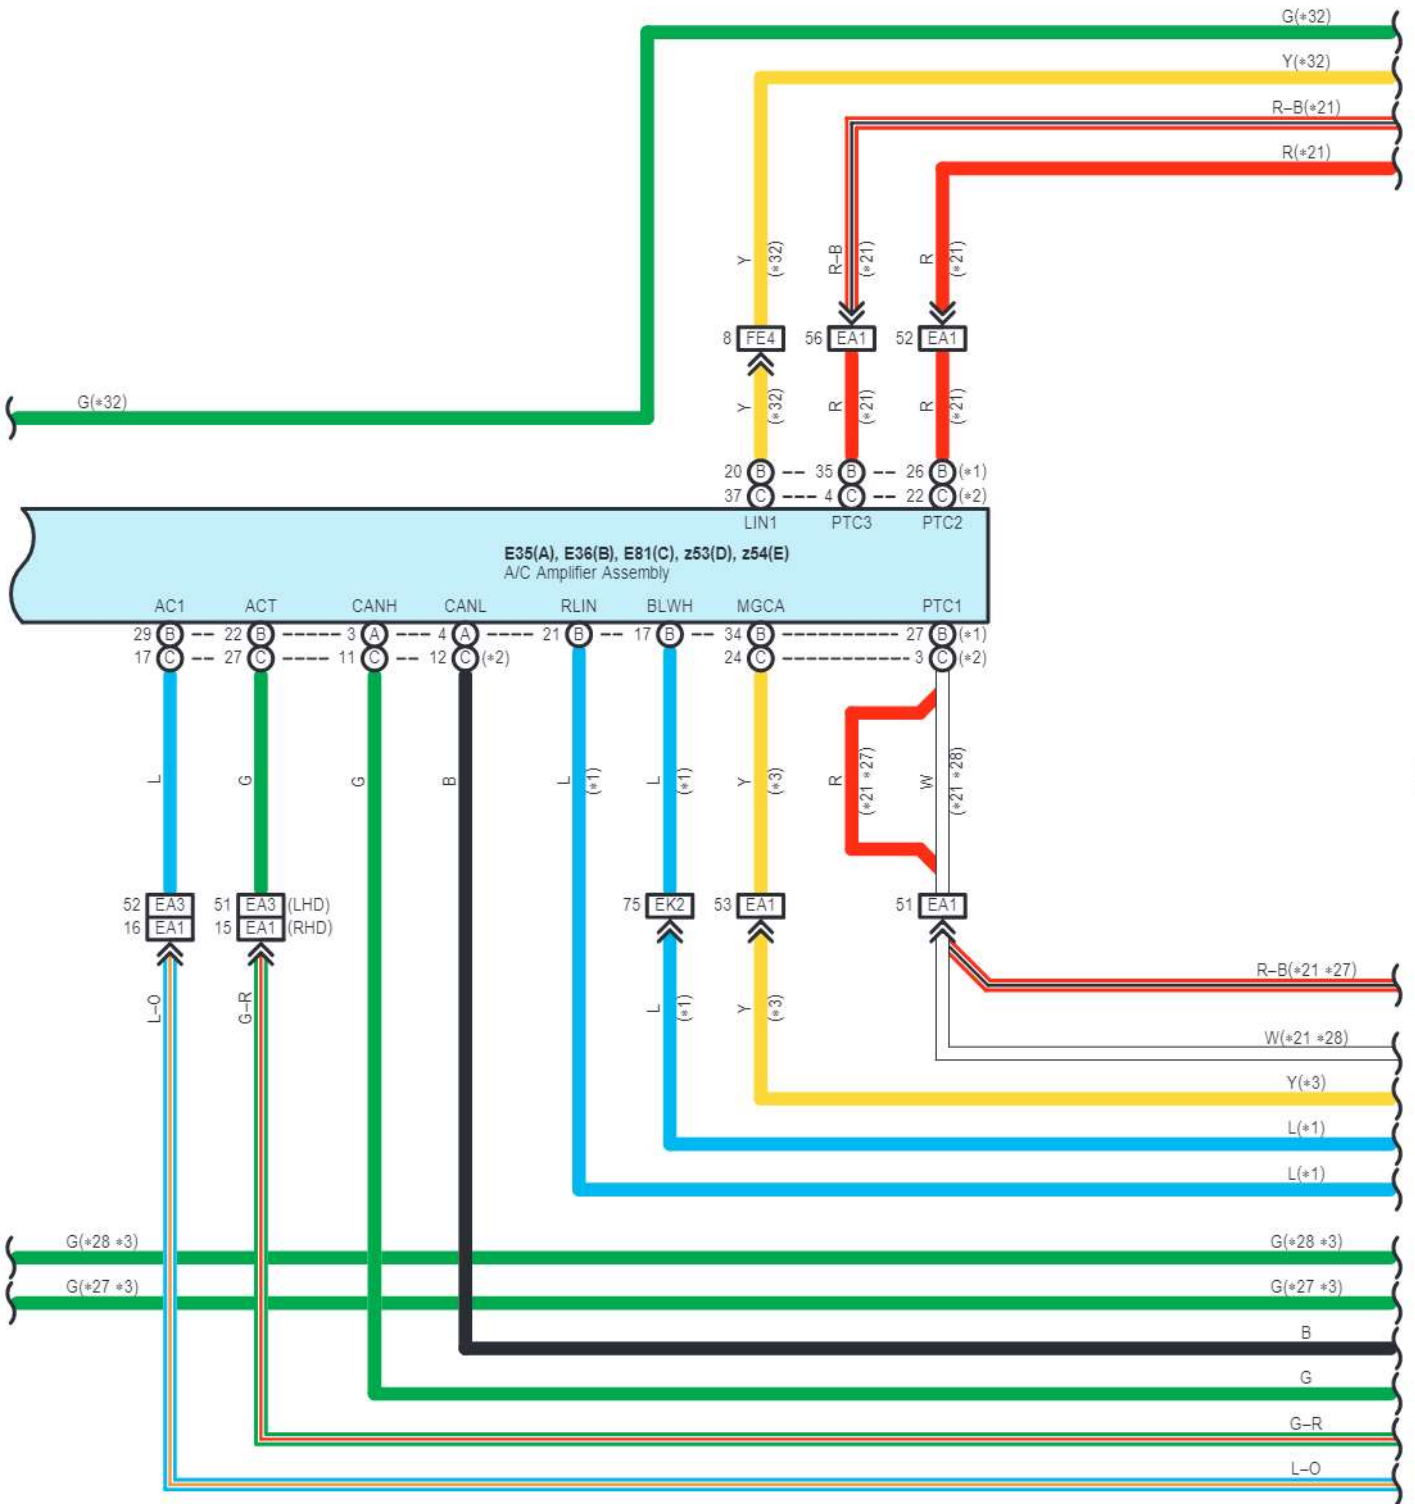

cardiagn.com