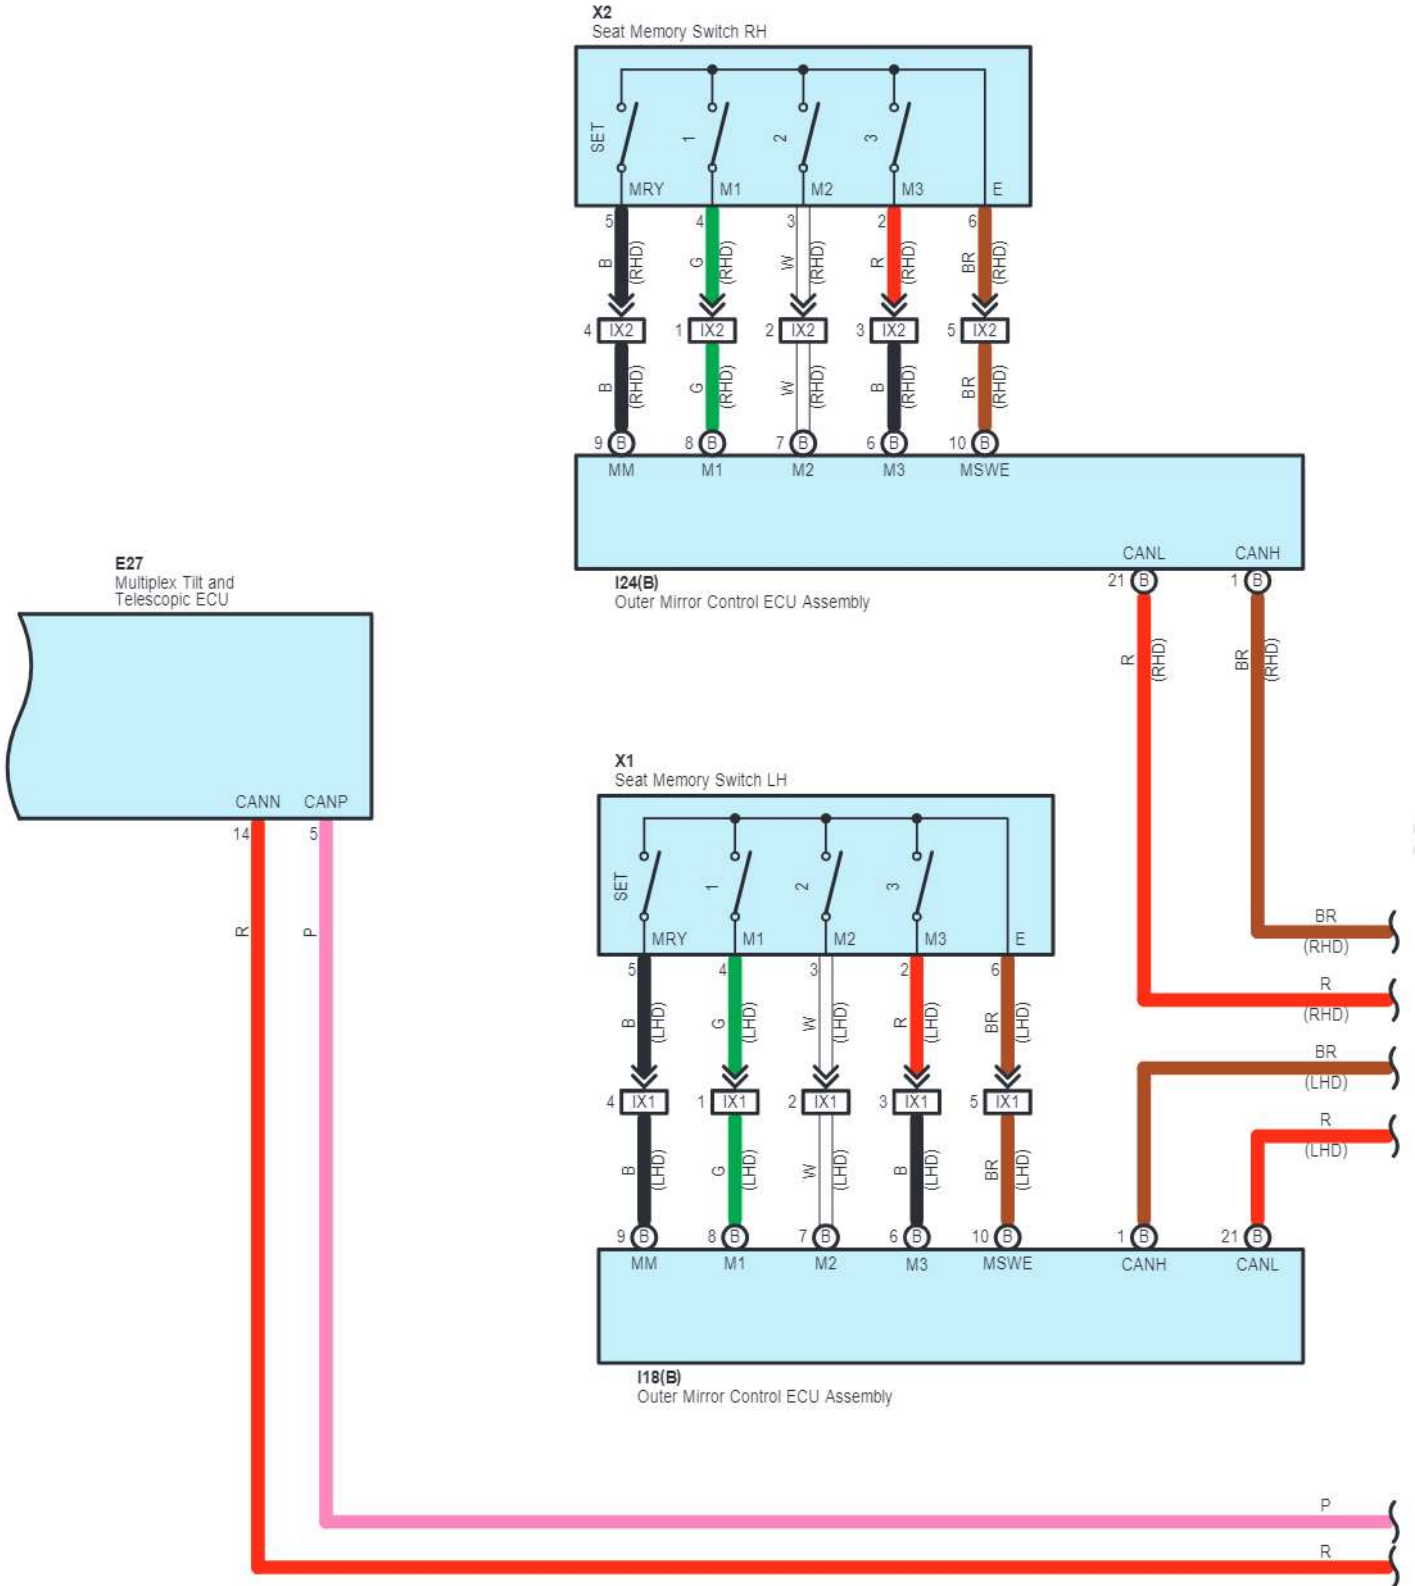

- 1 : LHD, RHD Headlight Dimmer Switch Assembly LH Side Type
- 2 : RHD Headlight Dimmer Switch Assembly RH Side Type

cardiagn.com