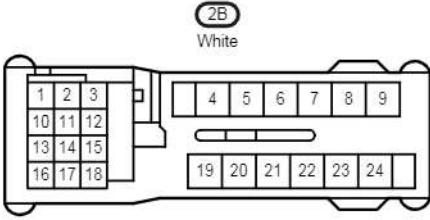

Power Seat <LHD Driver's Seat w/ Seat Position Memory>