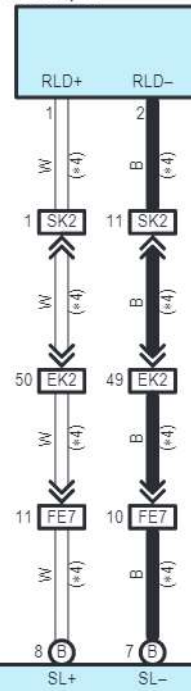

S9
Rear Header Speaker Assembly LH