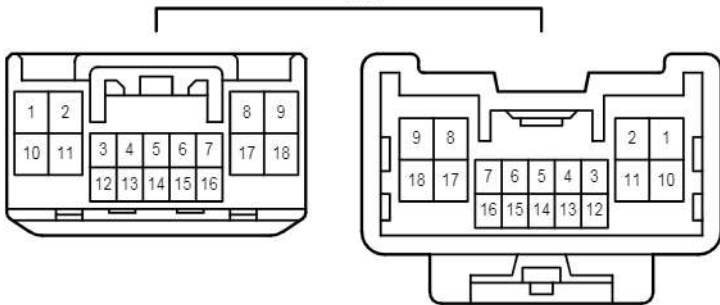

White

IE6

White

JK1
White

JL1
White

zE1
Brown

cardiagn.com

* 1 : w/ Bluetooth Hands-Free System