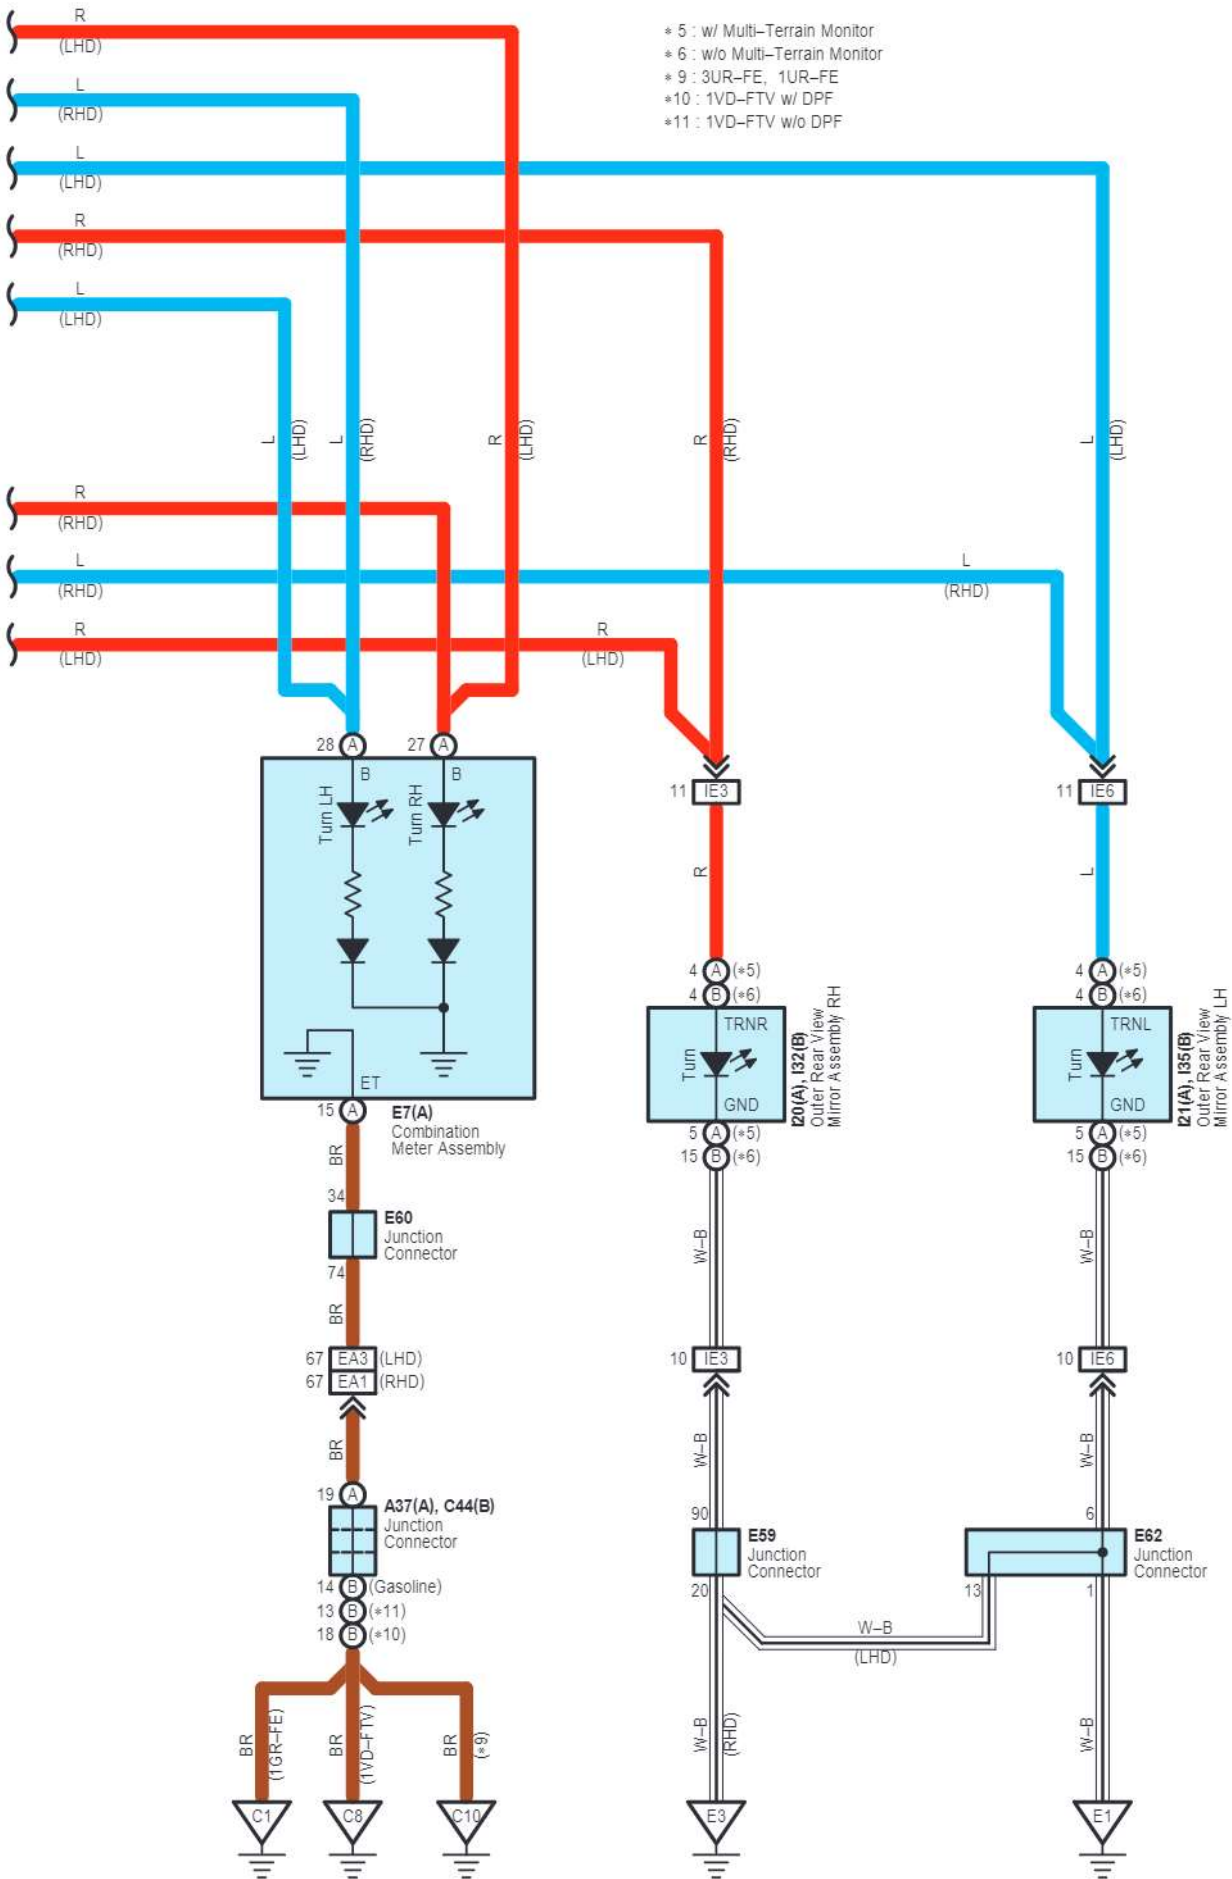

Turn Signal and Hazard Warning Light <From Jan. 2012 Production>

E 58

E 59

E 60

E 62

White

E106

White