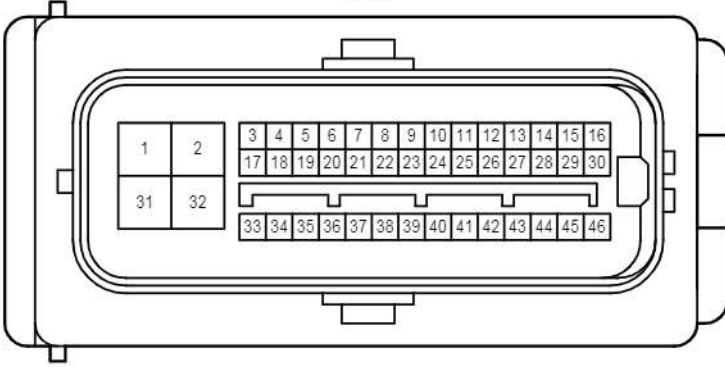

E 7
White

E 12
Black