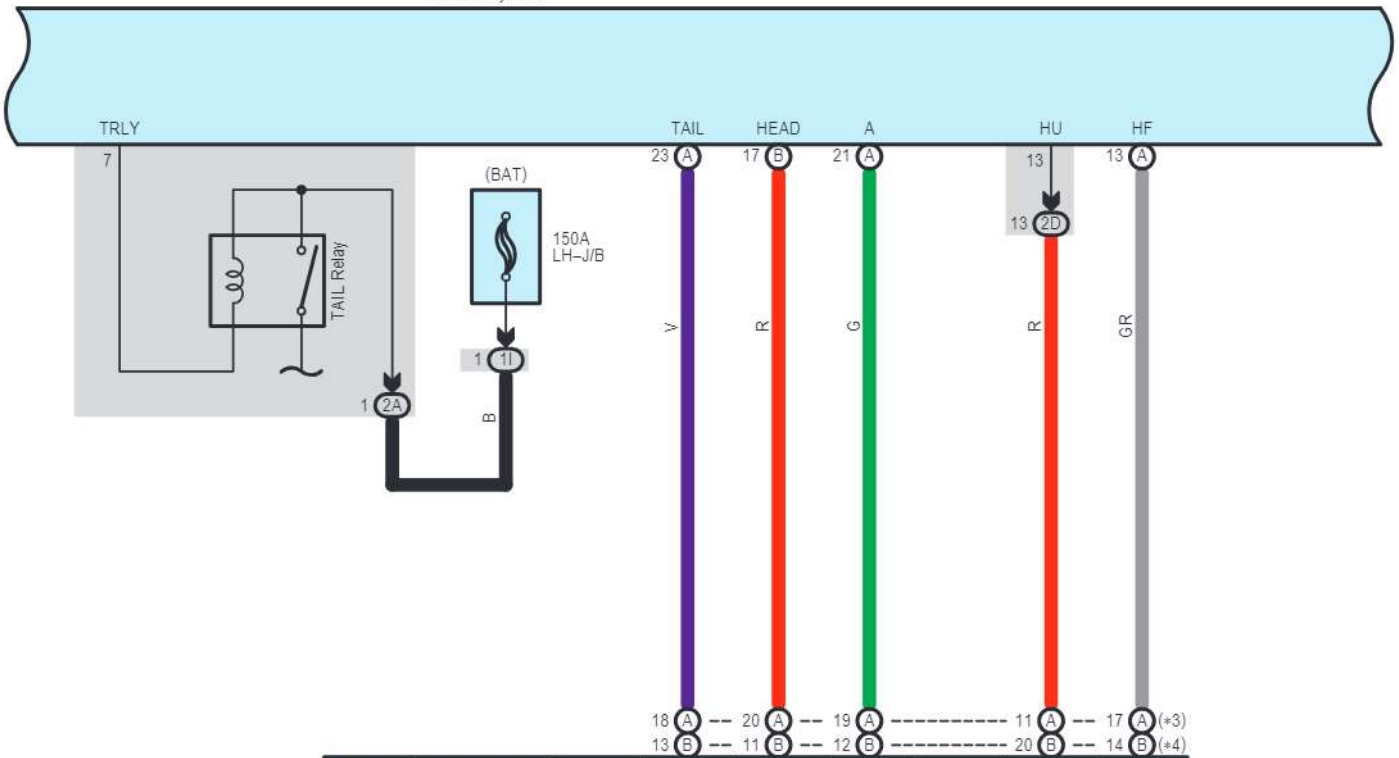

Headlight

E1(A), E2(B), E3(C)
Main Body ECU