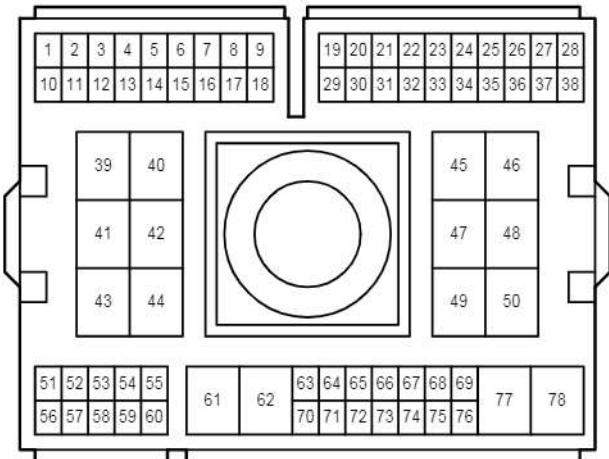

E 67
White

Automatic Light Control , Light Auto Turn Off System

cardiagn.com

EA2

White

Gray

EK2

White