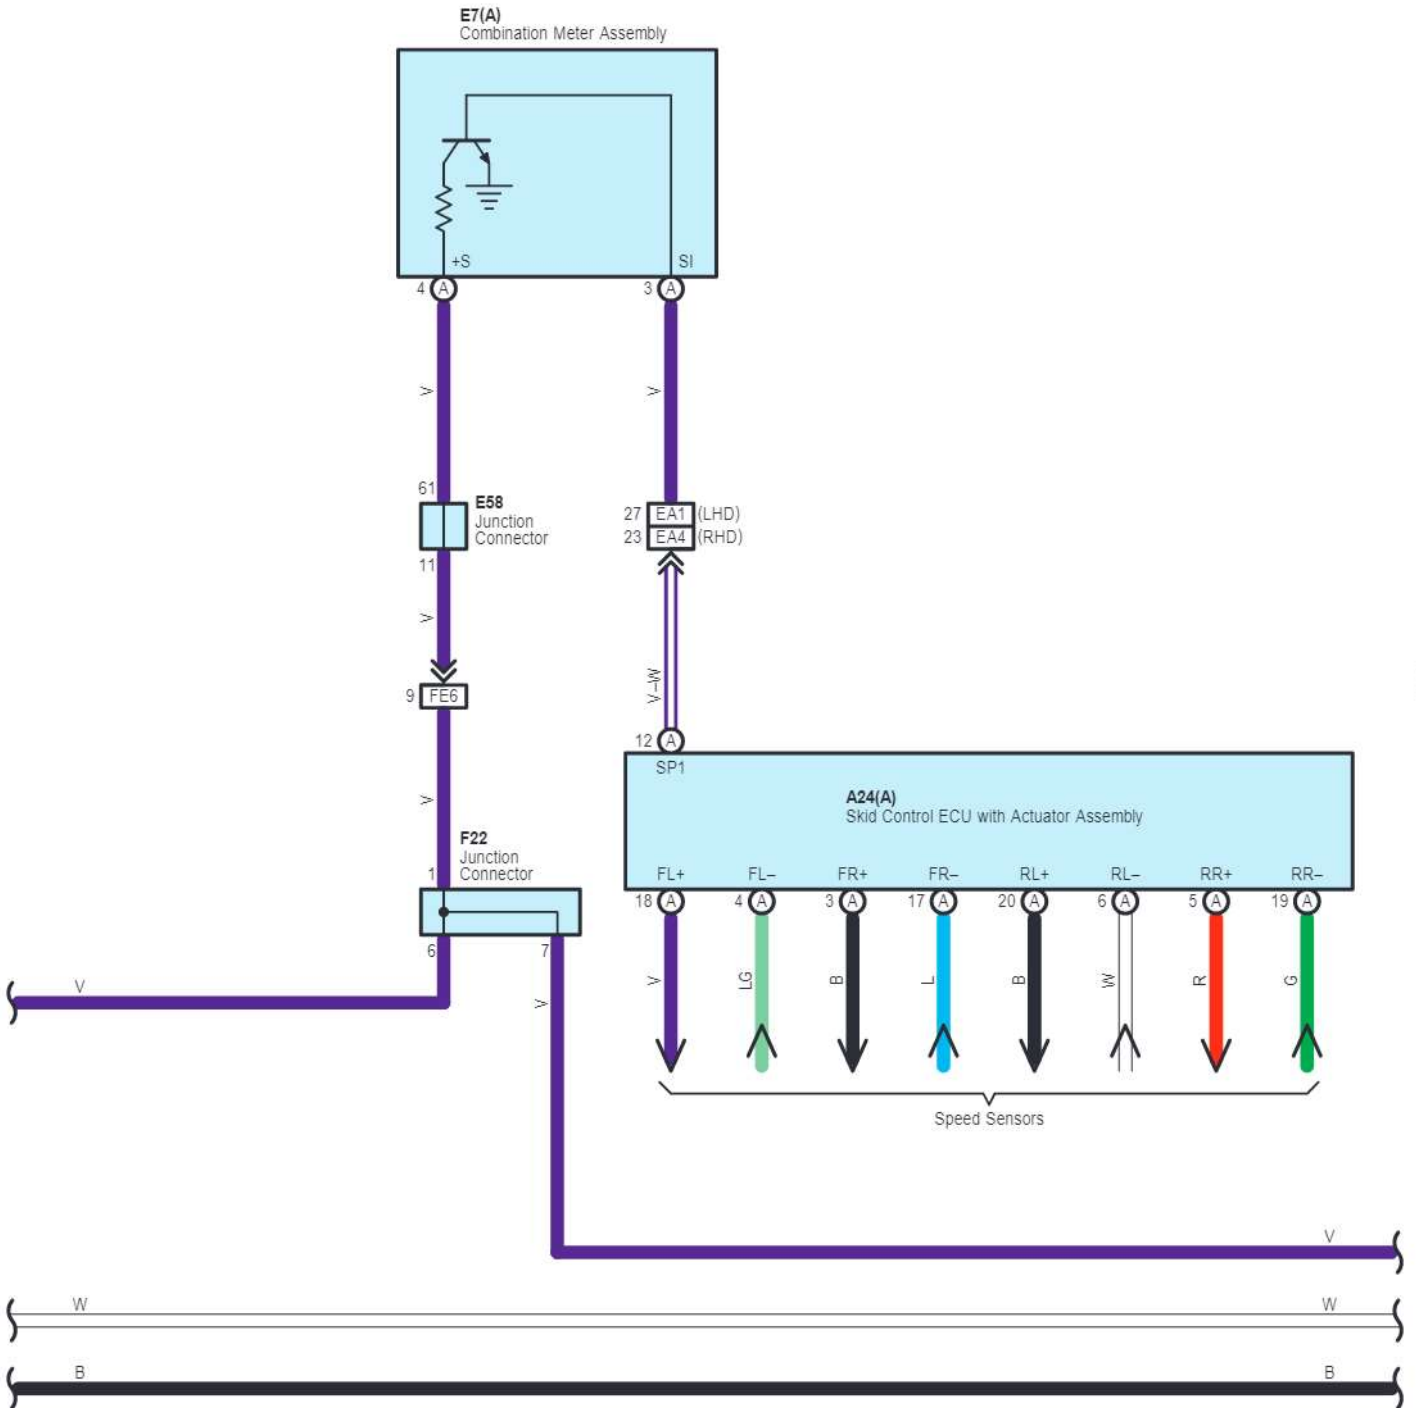

- 4 : w/ Multi-Display
- 5 : w/o Multi-Display
- 6 : w/ Bluetooth Hands-Free System

F1(A), F19(B), F23(C), F25(D)
Radio Receiver Assembly

cardiagn.com