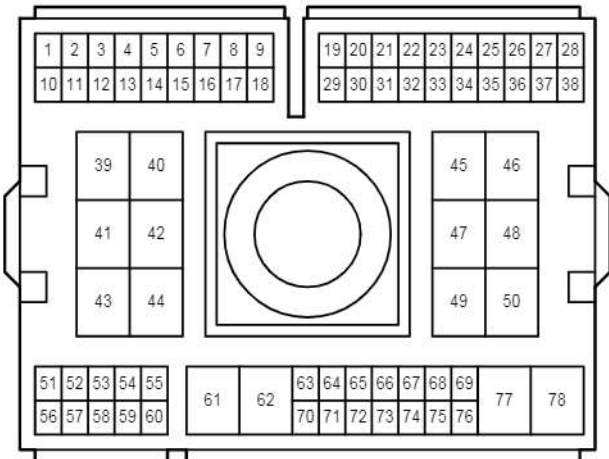

EA1
White

cardiagn.com

Combination Meter

EA2

White

Gray

EA3

White