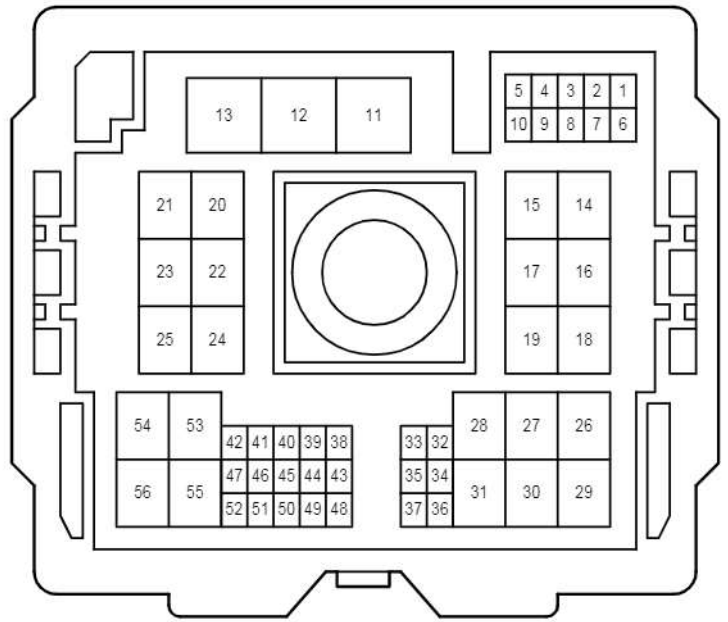

cardiagn.com