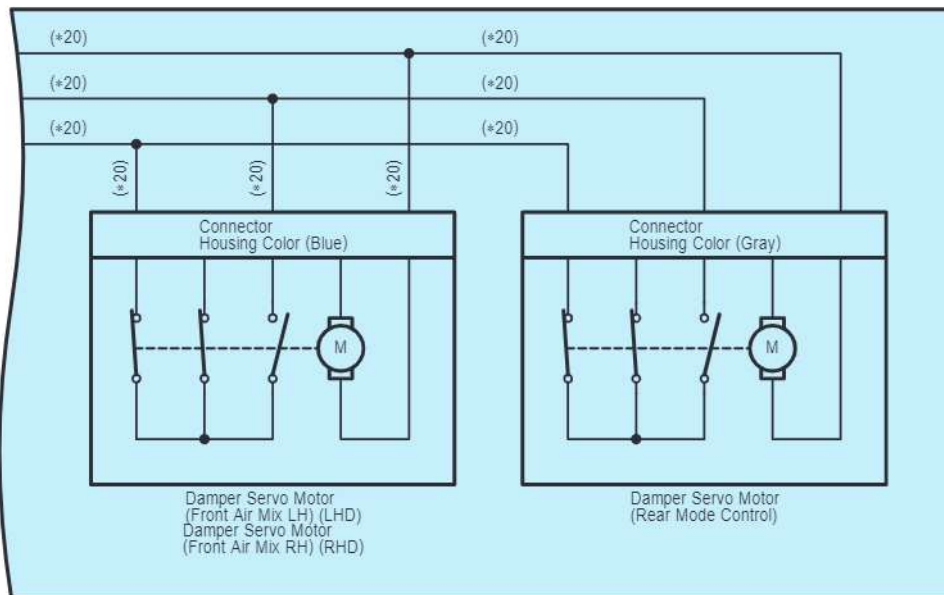

cardiagn.com

E35(A), E36(B), E81(C), z53(D), z54(E)
A/C Amplifier Assembly

z54(E)
A/C Blower Assembly

cardiagn.com

- * 1 : w/ Rear A/C
- *19 : From Jan. 2012 Production Liftgate Type, Swing Type
- *20 : Automatic Air Conditioner