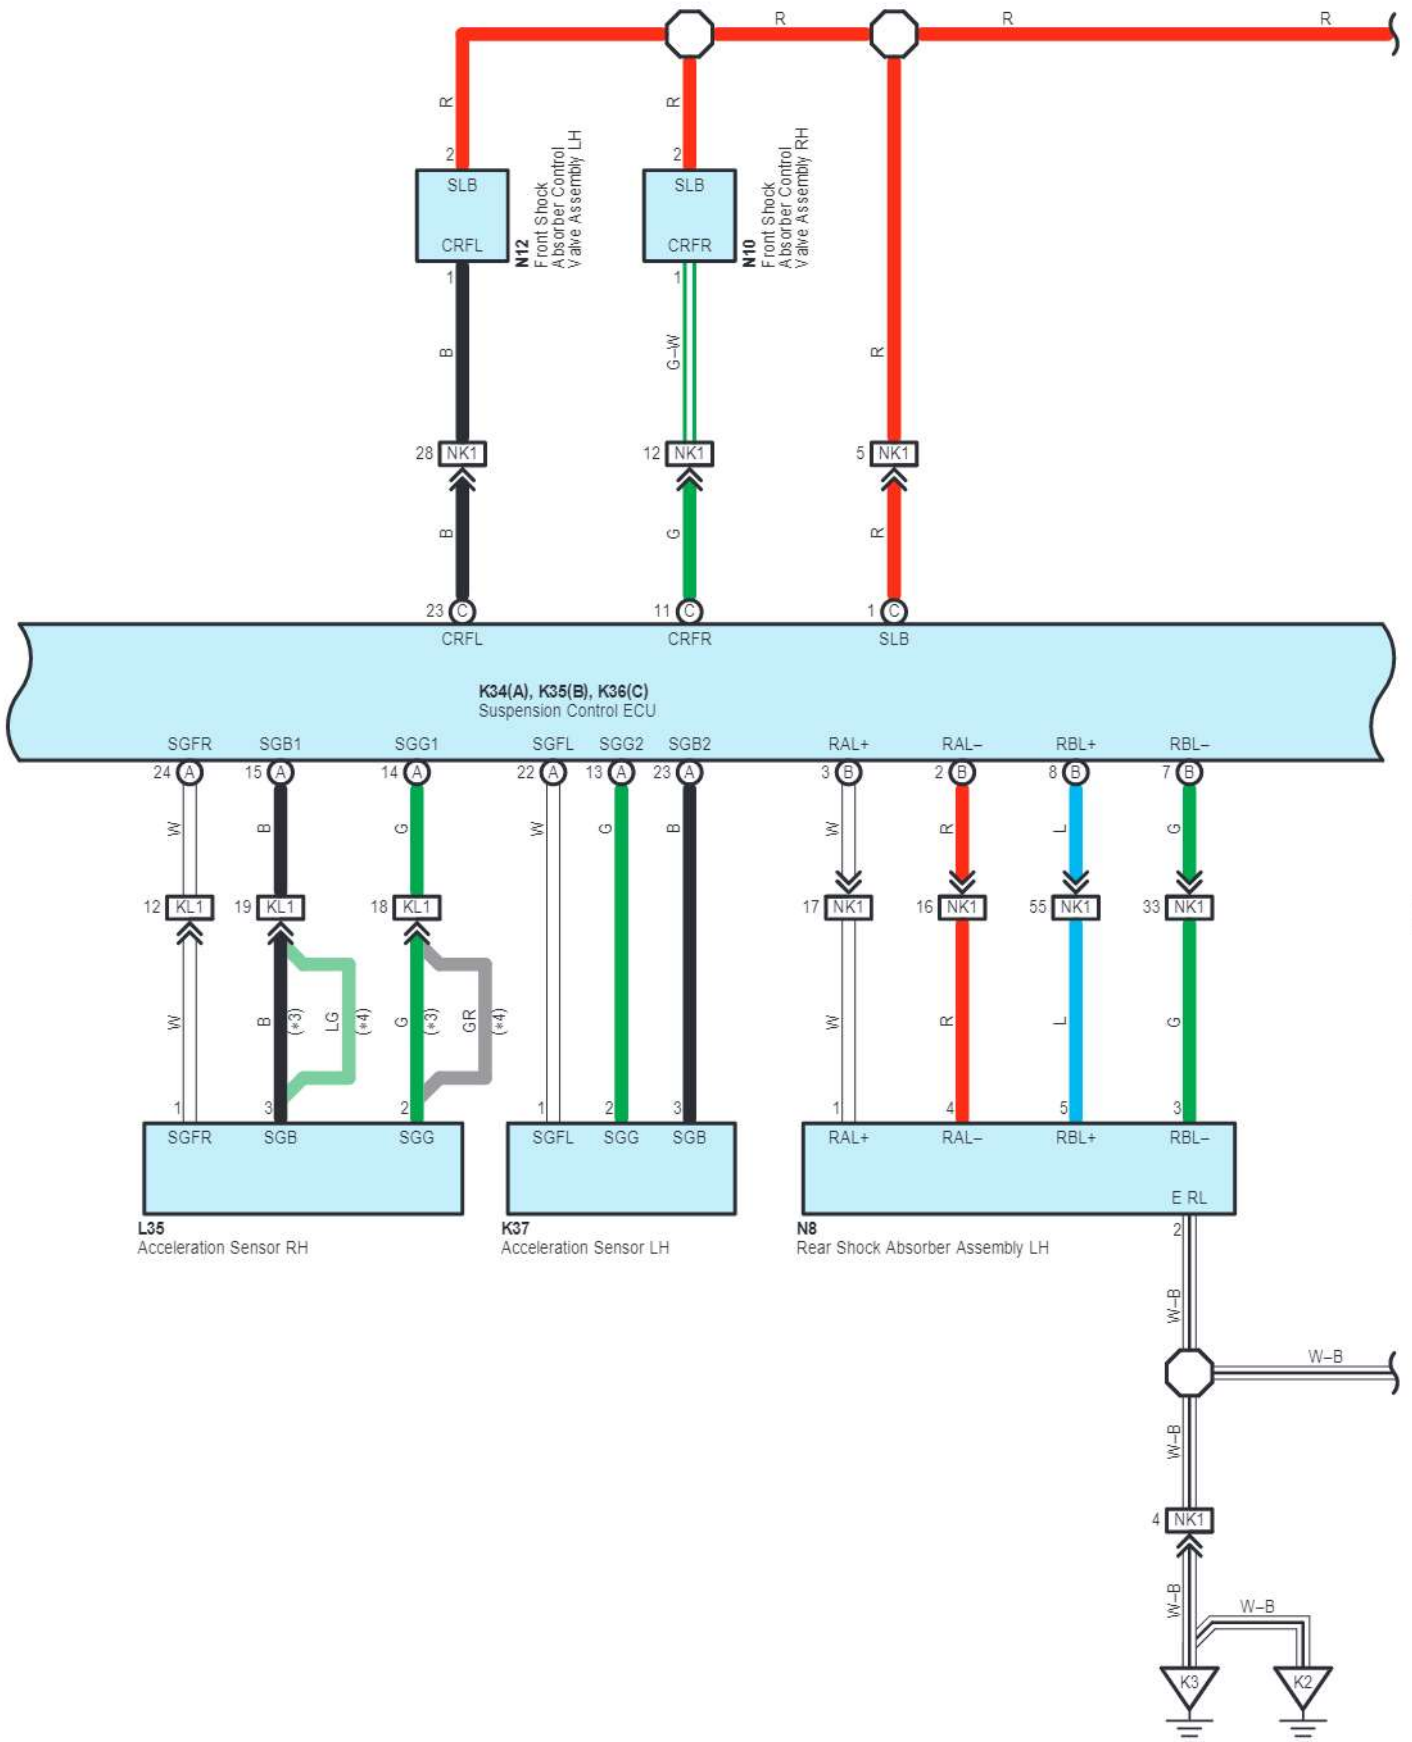

cardiagn.com