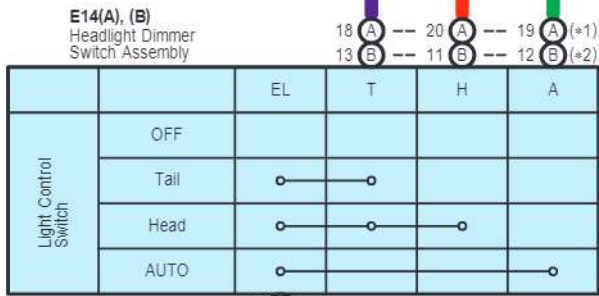

cardiagn.com

Automatic Light Control , Light Auto Turn Off System

E1(A), E2(B), E3(C)
Main Body ECU

cardiagn.com

Automatic Light Control , Light Auto Turn Off System

E1(A), E2(B), E3(C)
Main Body ECU

- * 1 : LHD, RHD Headlight Dimmer Switch Assembly LH Side Type
- * 2 : RHD Headlight Dimmer Switch Assembly RH Side Type
- * 3 : Liftgate Type
- * 7 : Before Jan. 2012 Production
- * 8 : From Jan. 2012 Production
- * 9 : Before Jan. 2012 Production Swing Type