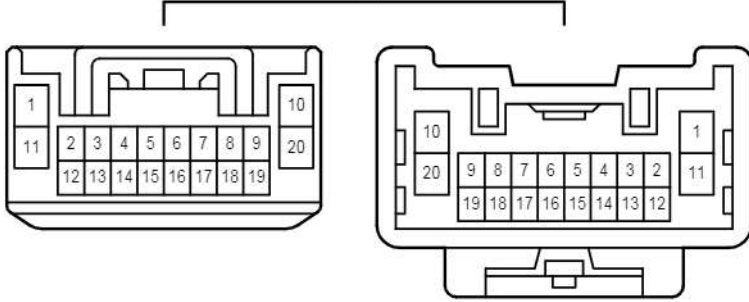

FE4
White

FL1

White

Blue