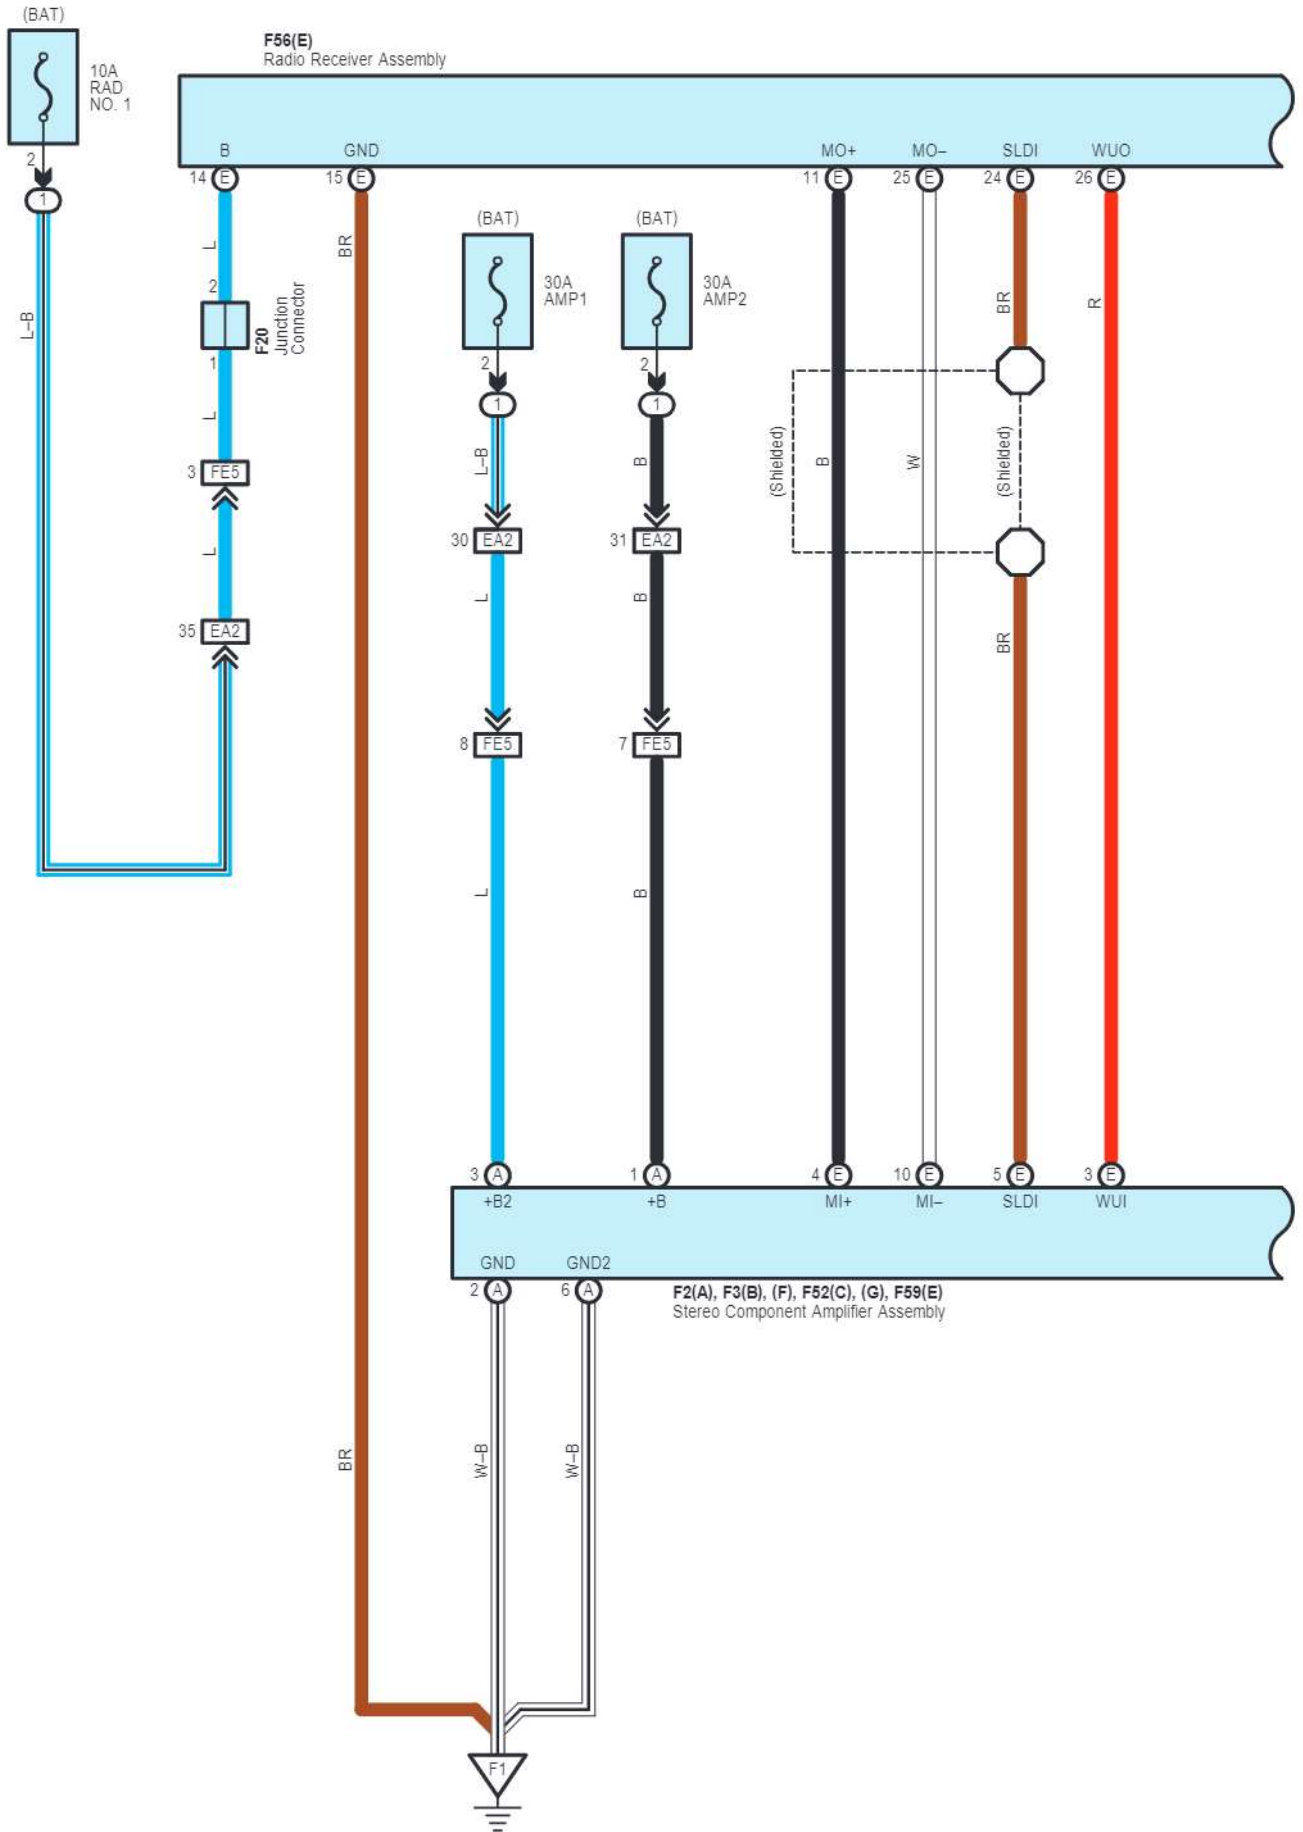

IE6
White

JK1
White

JL1
White

RF1
Gray

mE1
White

mE2
Brown

cardiagn.com

F56(E)
Radio Receiver Assembly