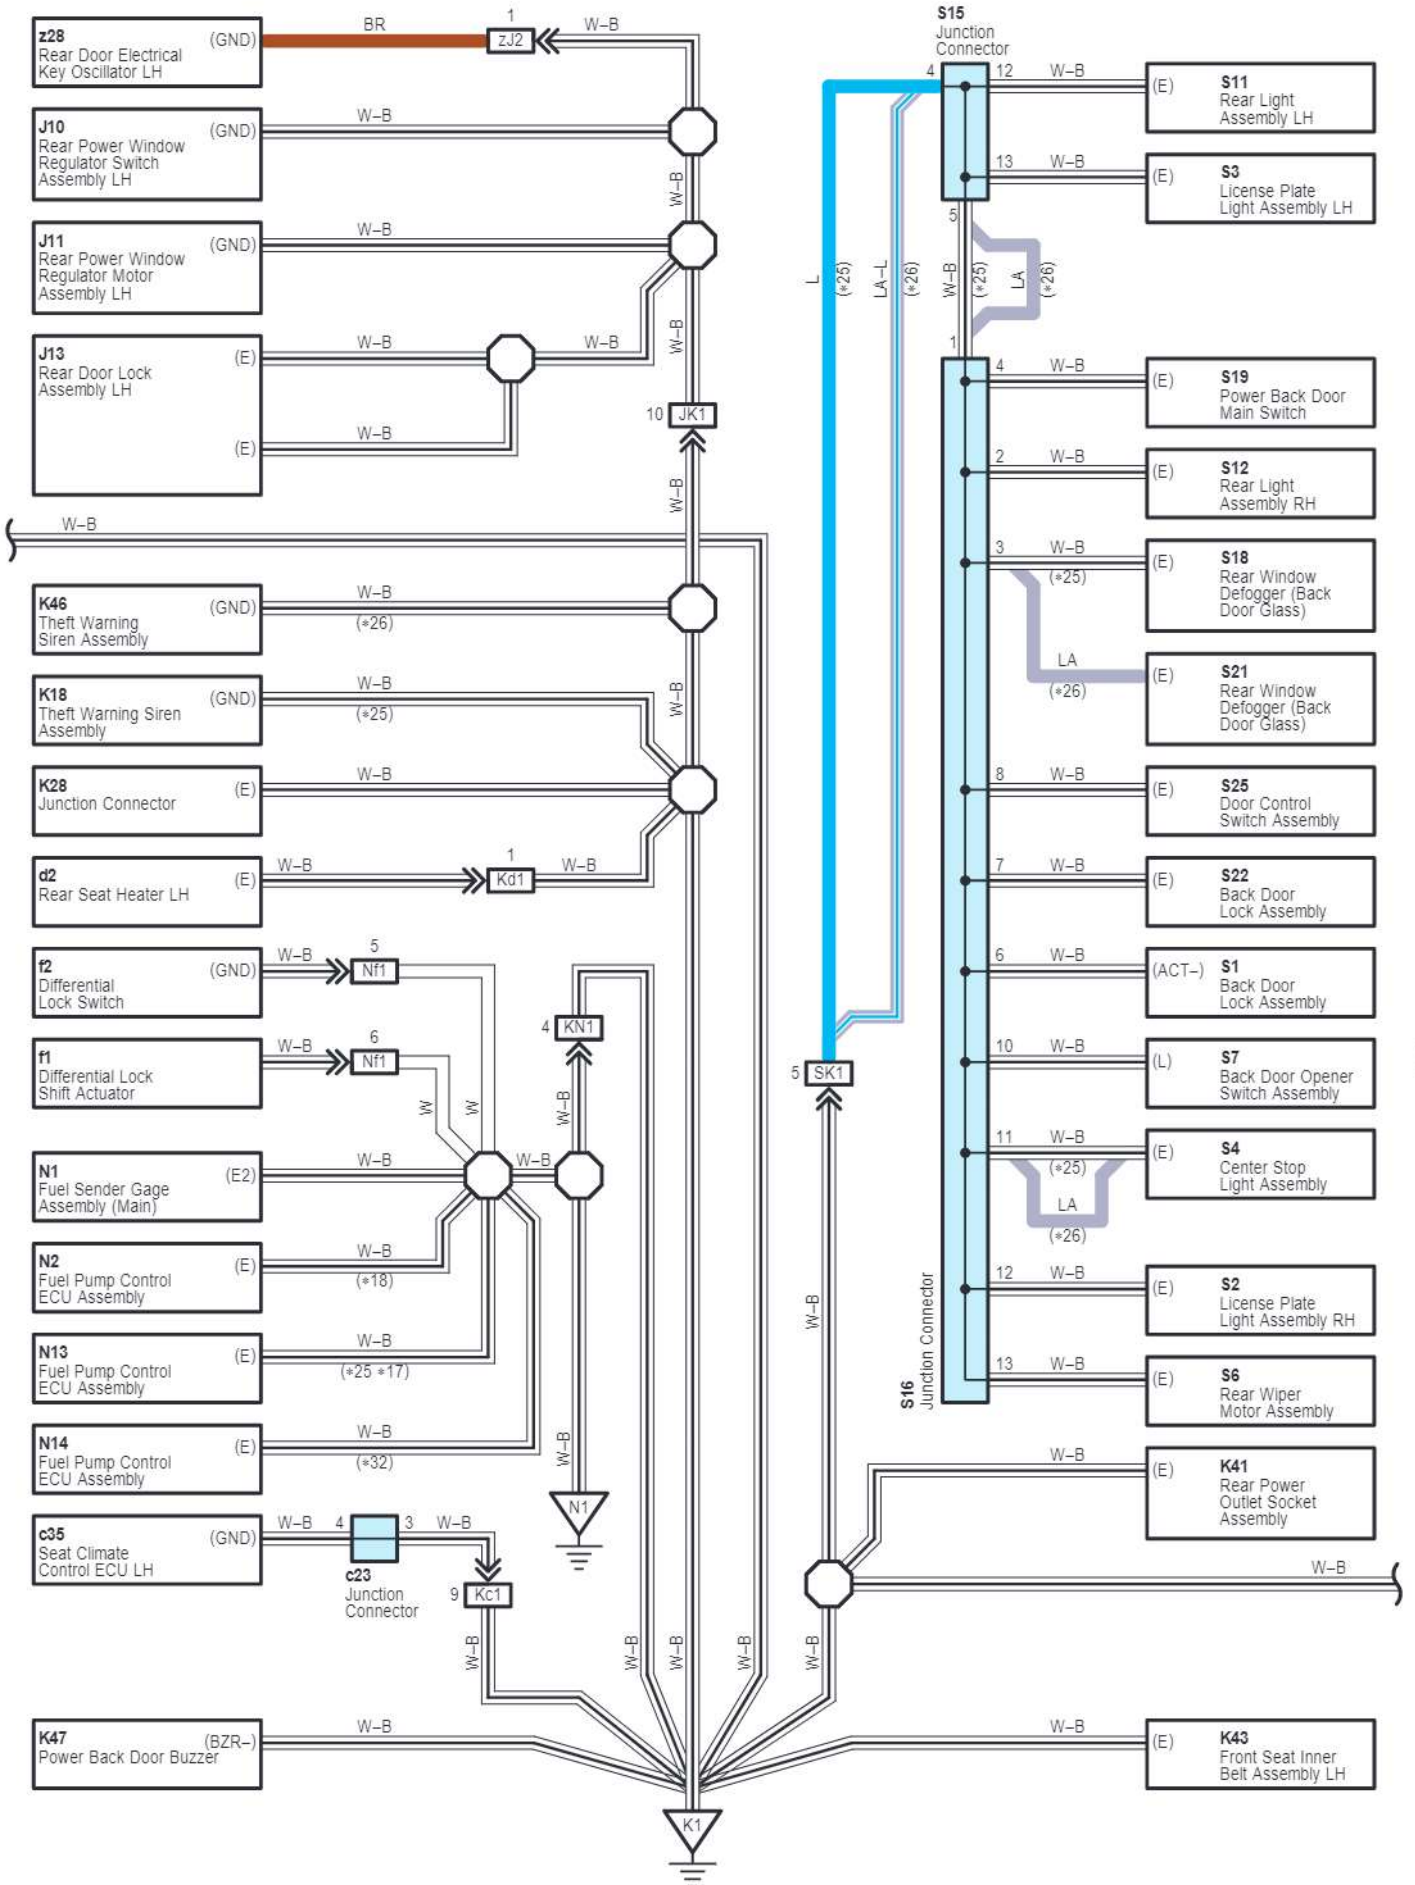

Ground Point <LHD>

cardiagn.com