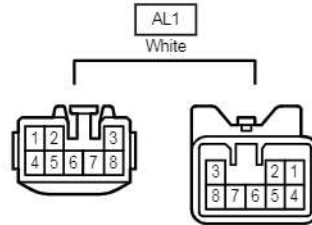

cardiagn.com