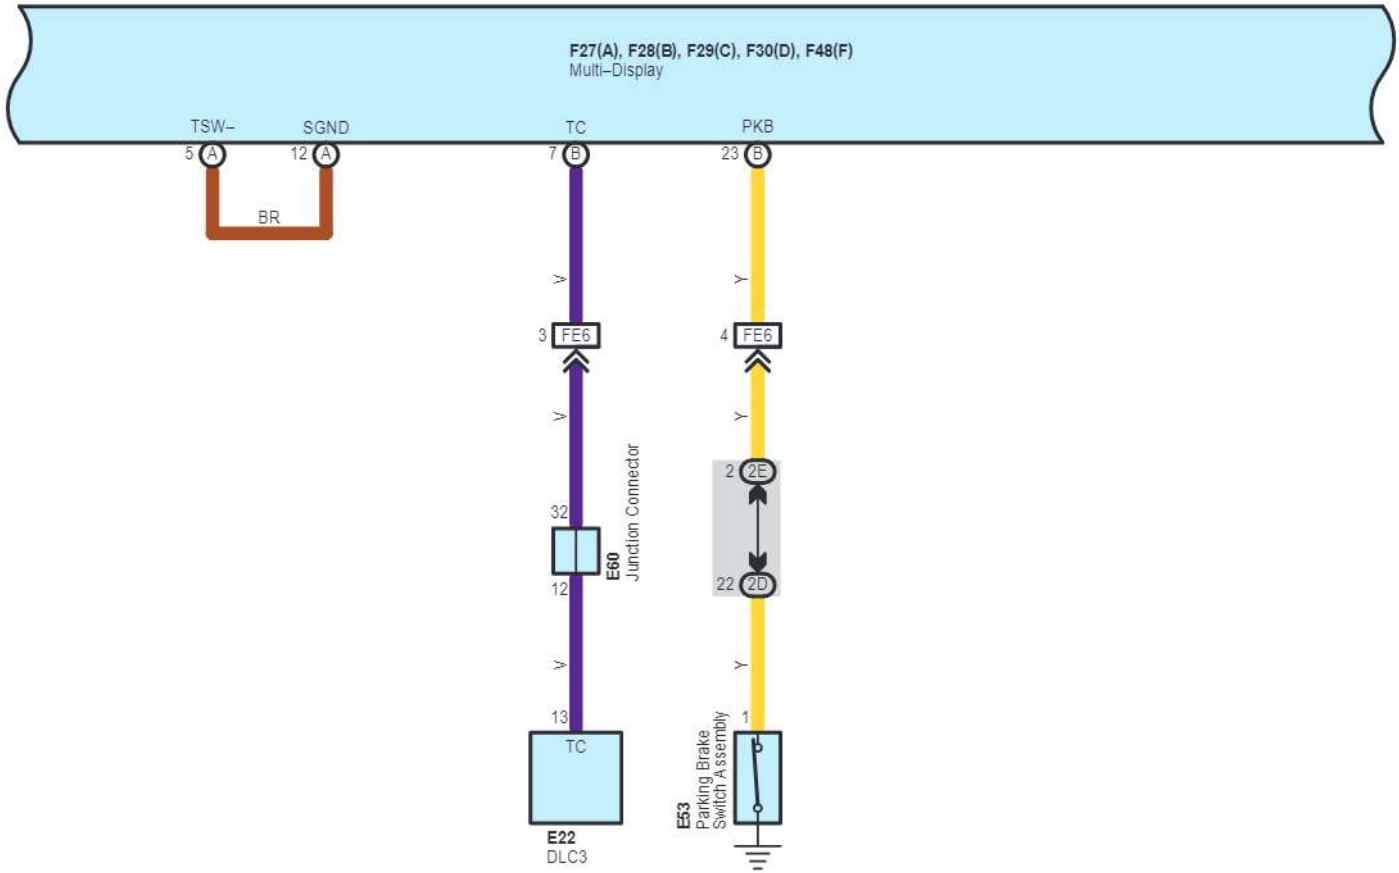

cardiagn.com