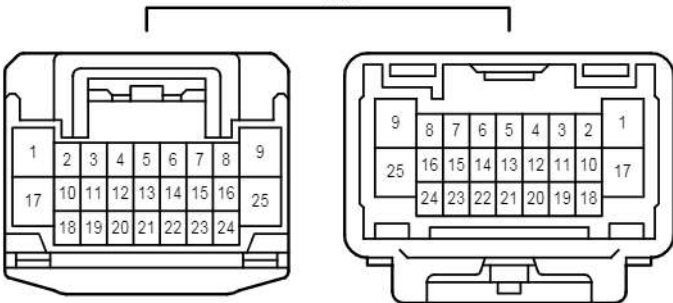

Power Seat <RHD Driver's Seat w/o Seat Position Memory>

Lc1
White

cardiagn.com