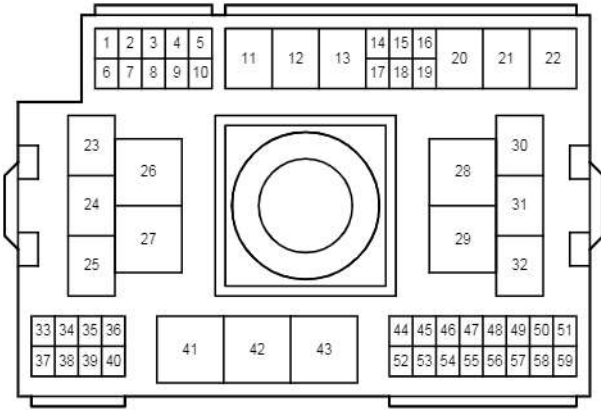

Combination Meter

EA2

White

Gray

EA3

White