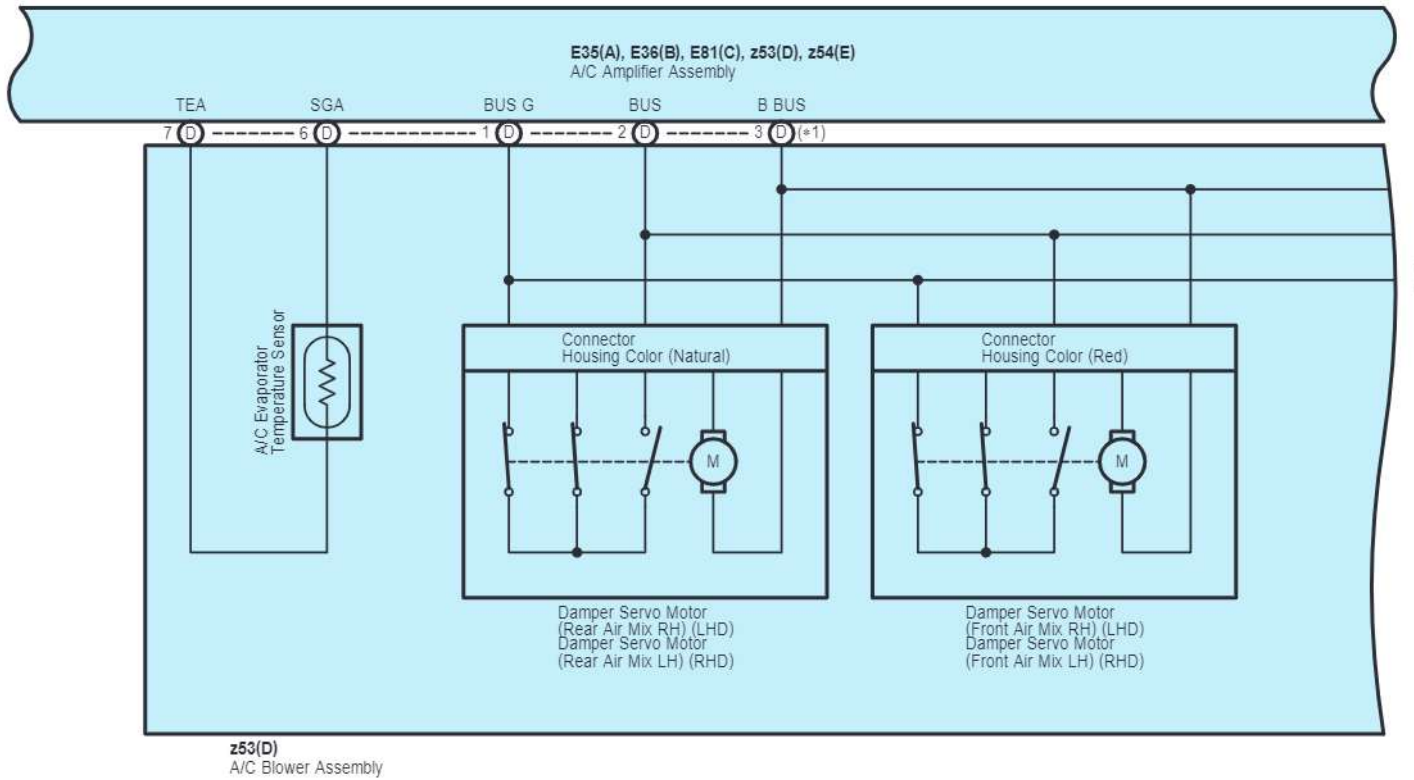

cardiagn.com

- * 1: w/ Rear A/C
- *19 : From Jan., 2012 Production Liftgate Type; Swing Type

E35(A), E36(B), E81(C), z53(D), z54(E)
A/C Amplifier Assembly

z53(D)
A/C Blower Assembly

cardiagn.com

E35(A), E36(B), E81(C), z53(D), z54(E)
A/C Amplifier Assembly