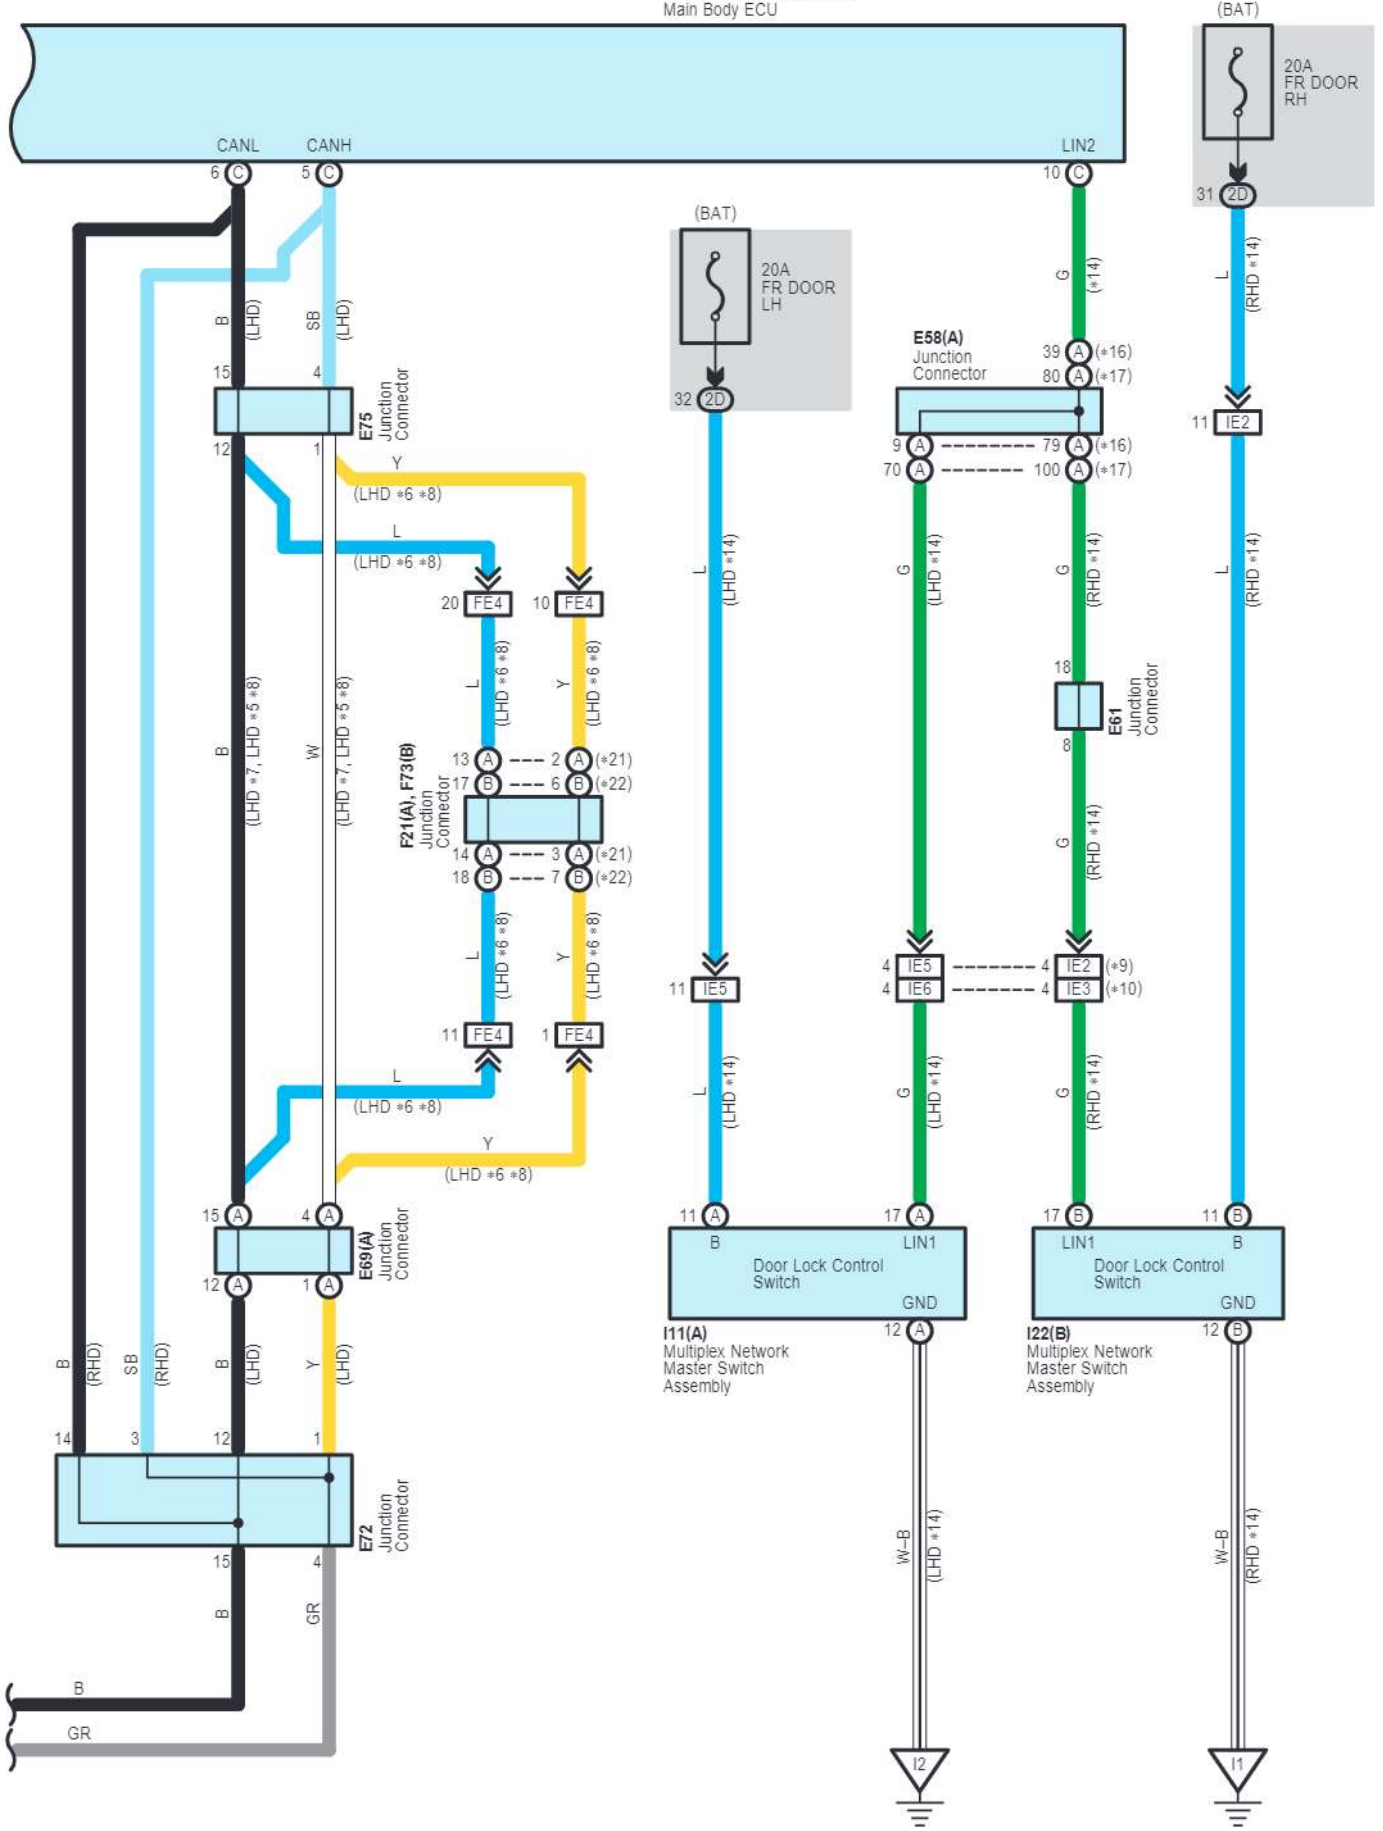

Door Lock Control

E1(A), E2(B), E3(C), E4(D)
Main Body ECU

cardiagn.com