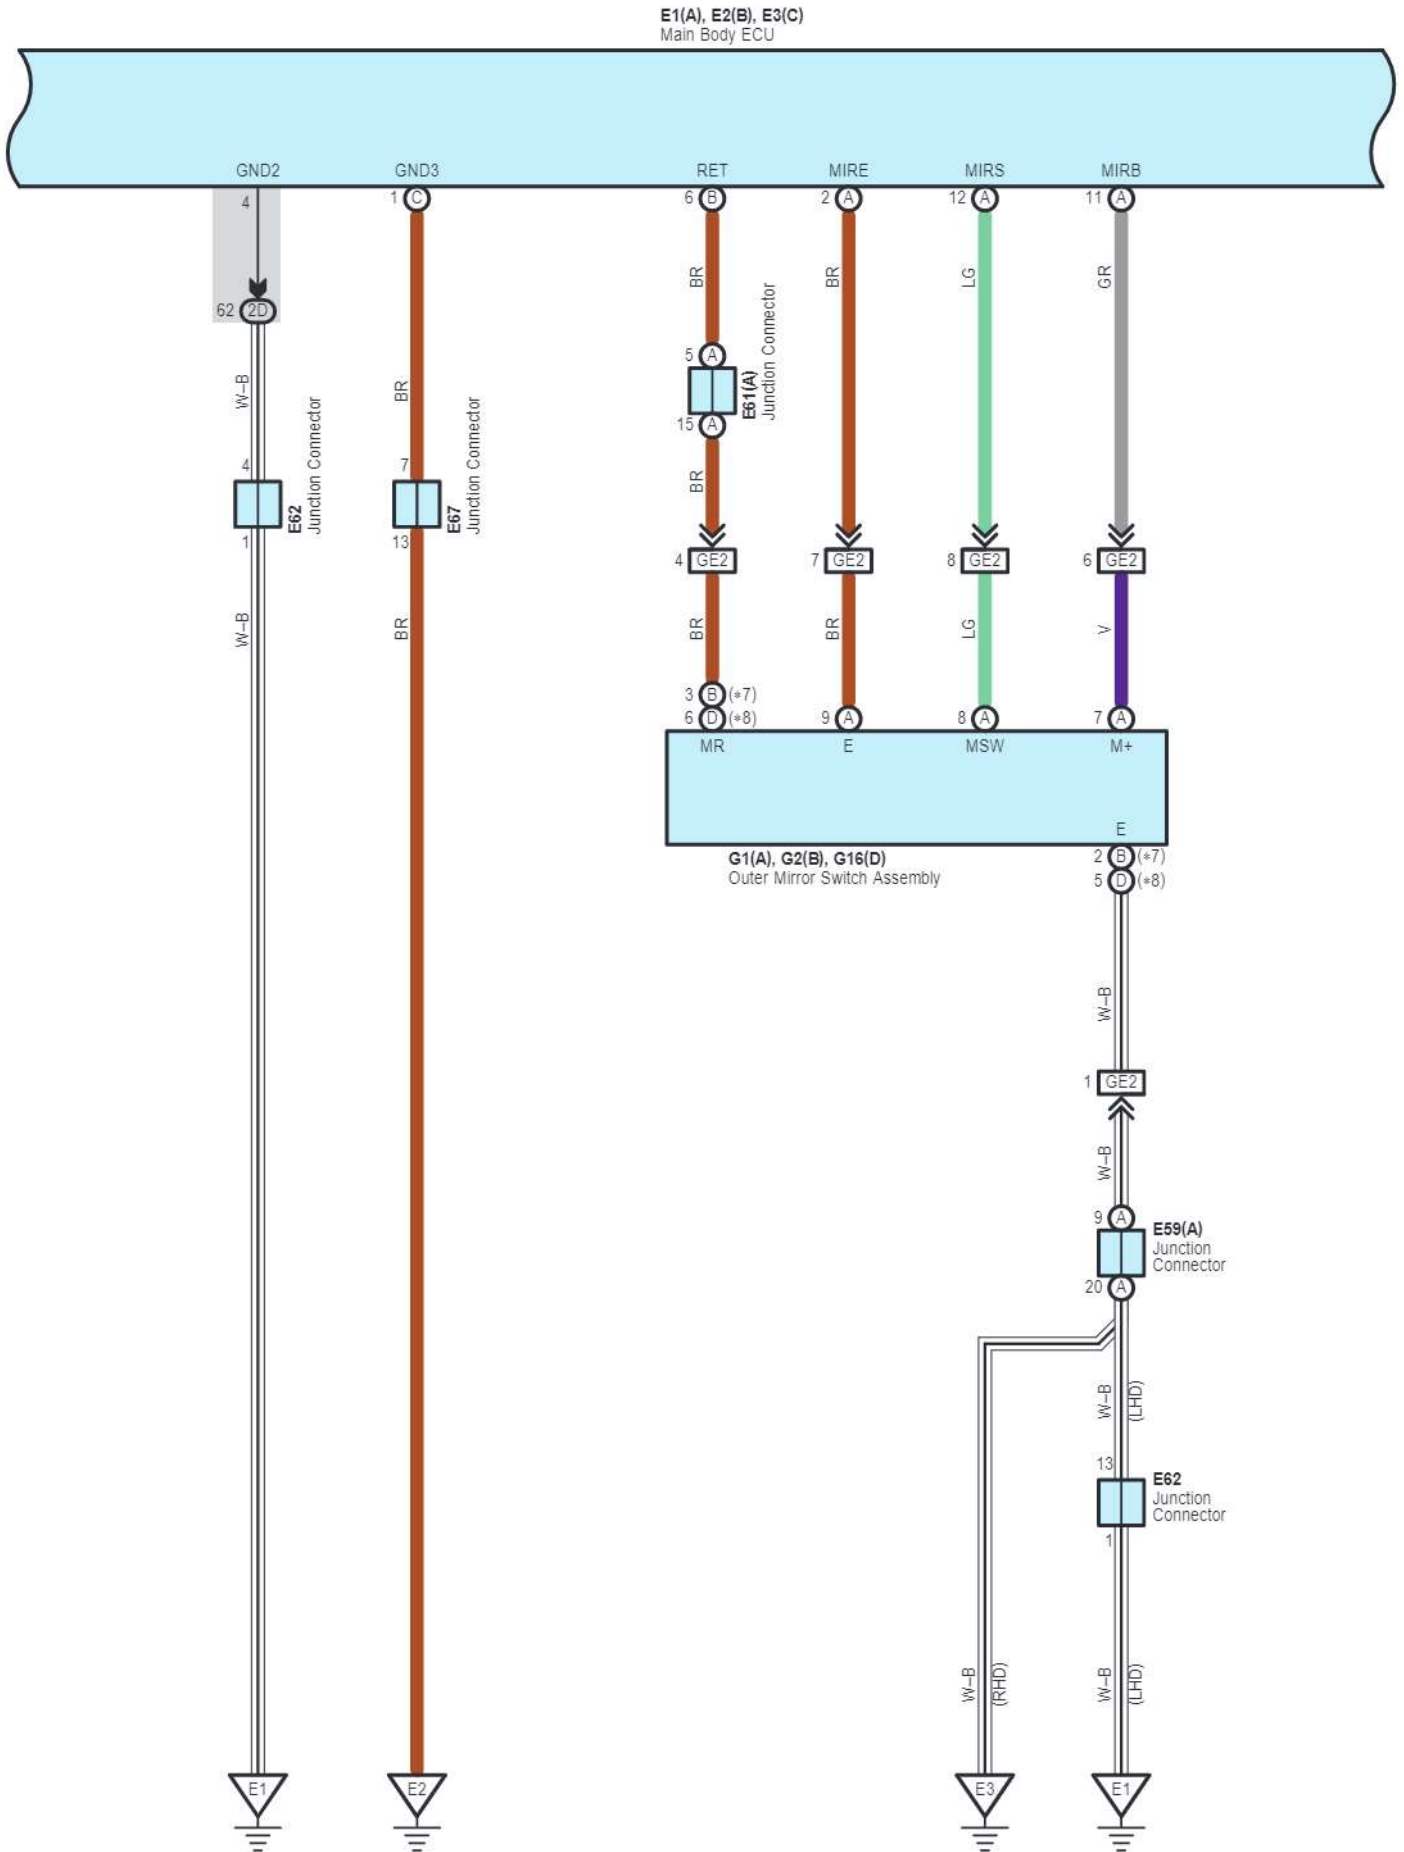

Remote Control Mirror <w/ Retractor>

cardiagn.com