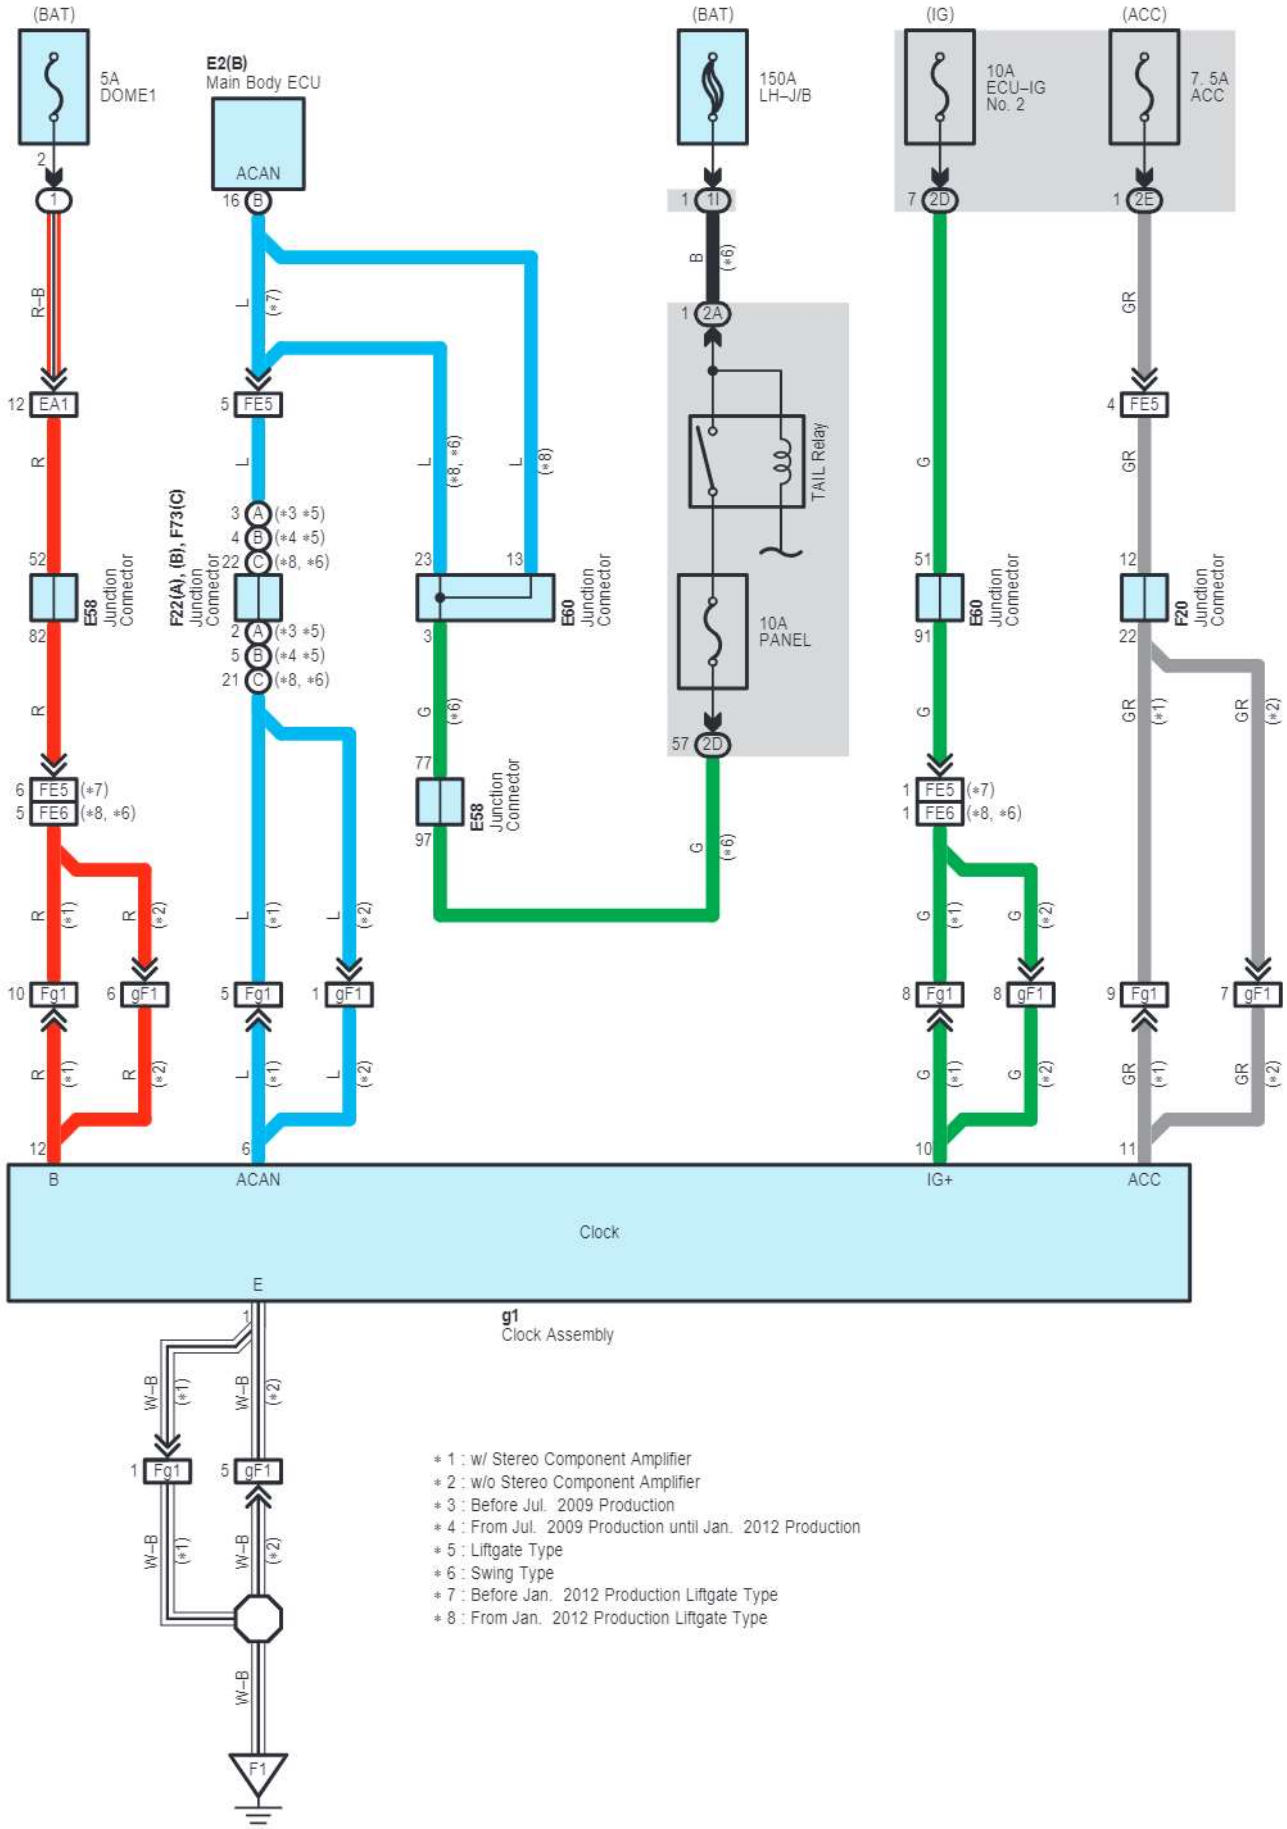

cardiagn.com