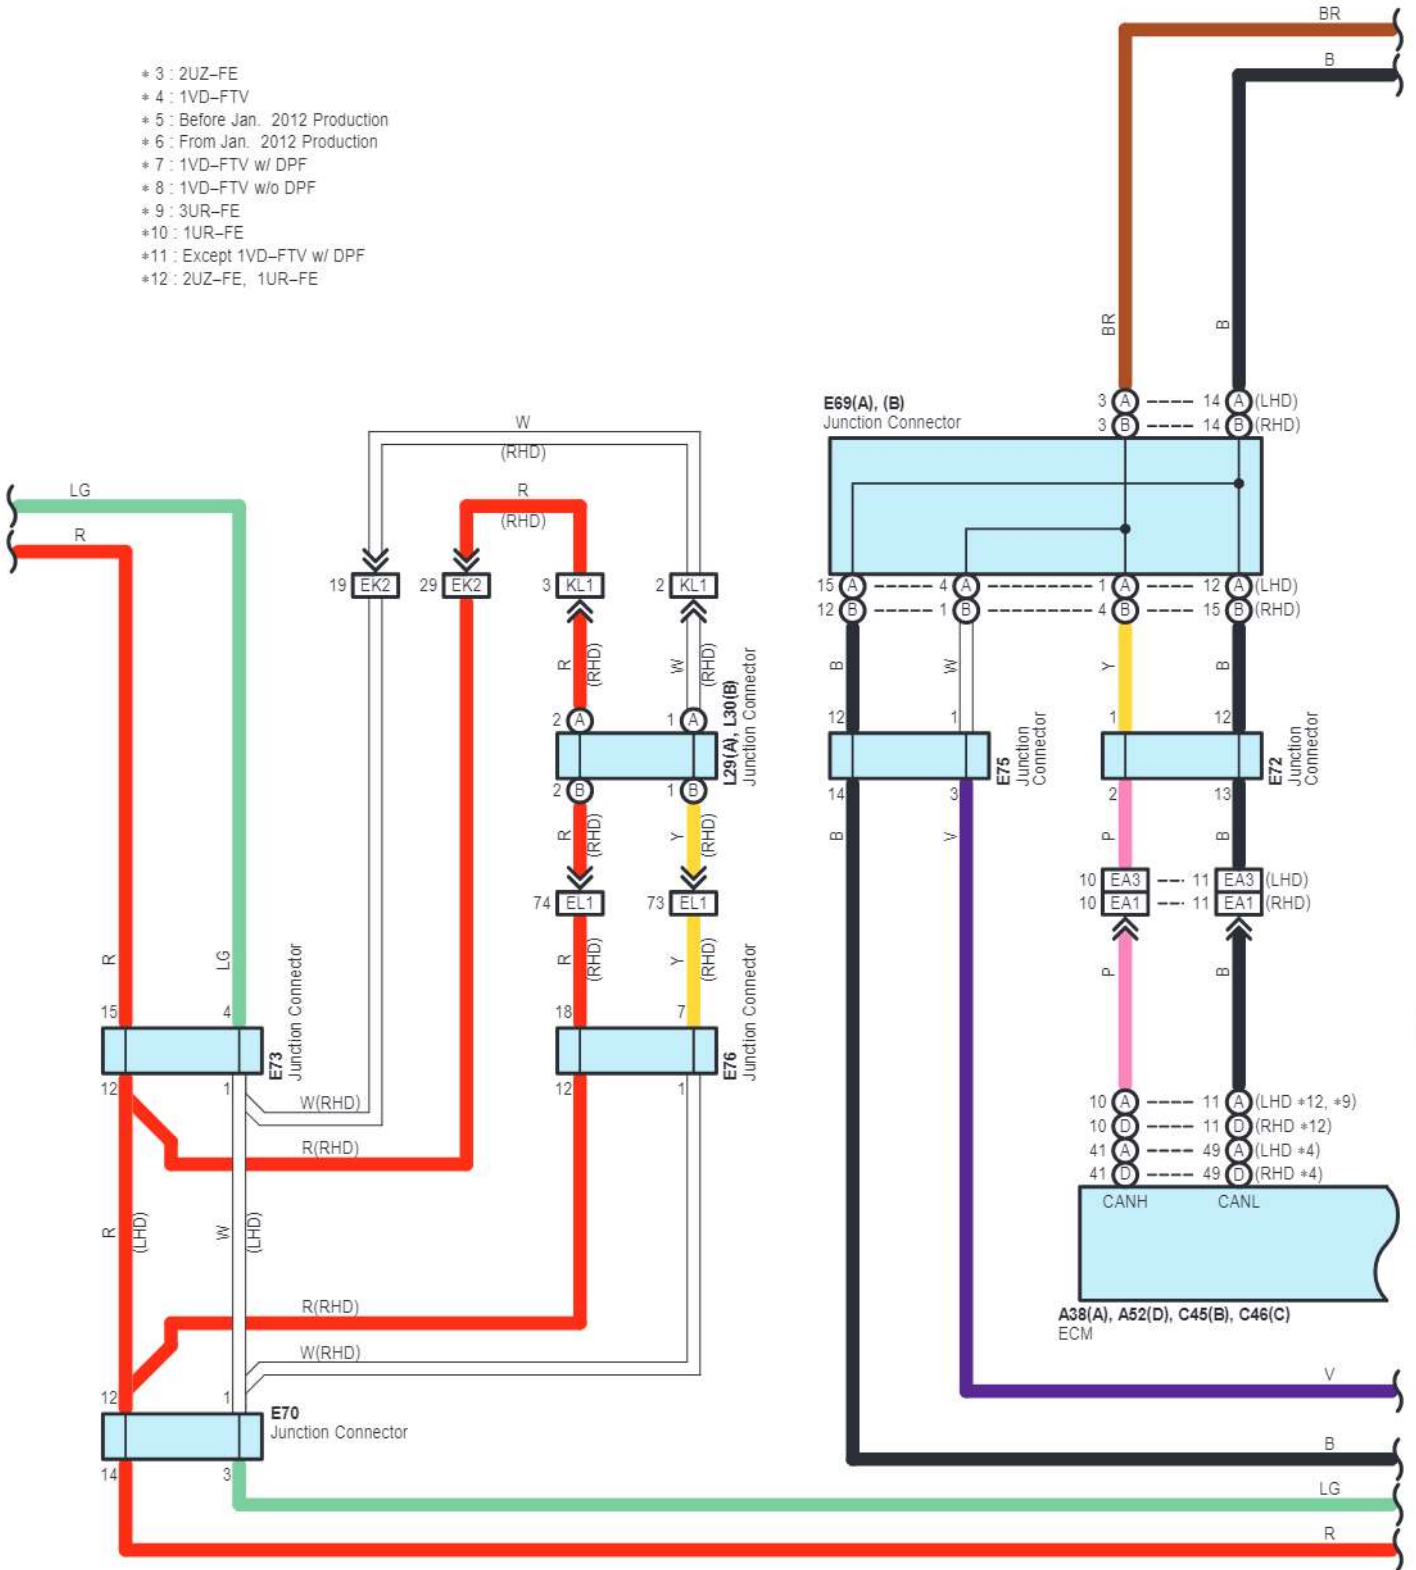

- 3 : 2UZ-FE
- 4 : 1VD-FTV
- 5 : Before Jan. 2012 Production
- 6 : From Jan. 2012 Production
- 7 : 1VD-FTV w/ DPF
- 8 : 1VD-FTV w/o DPF
- 9 : 3UR-FE
- 10 : 1UR-FE
- 11 : Except 1VD-FTV w/ DPF
- 12 : 2UZ-FE, 1UR-FE

cardiagn.com