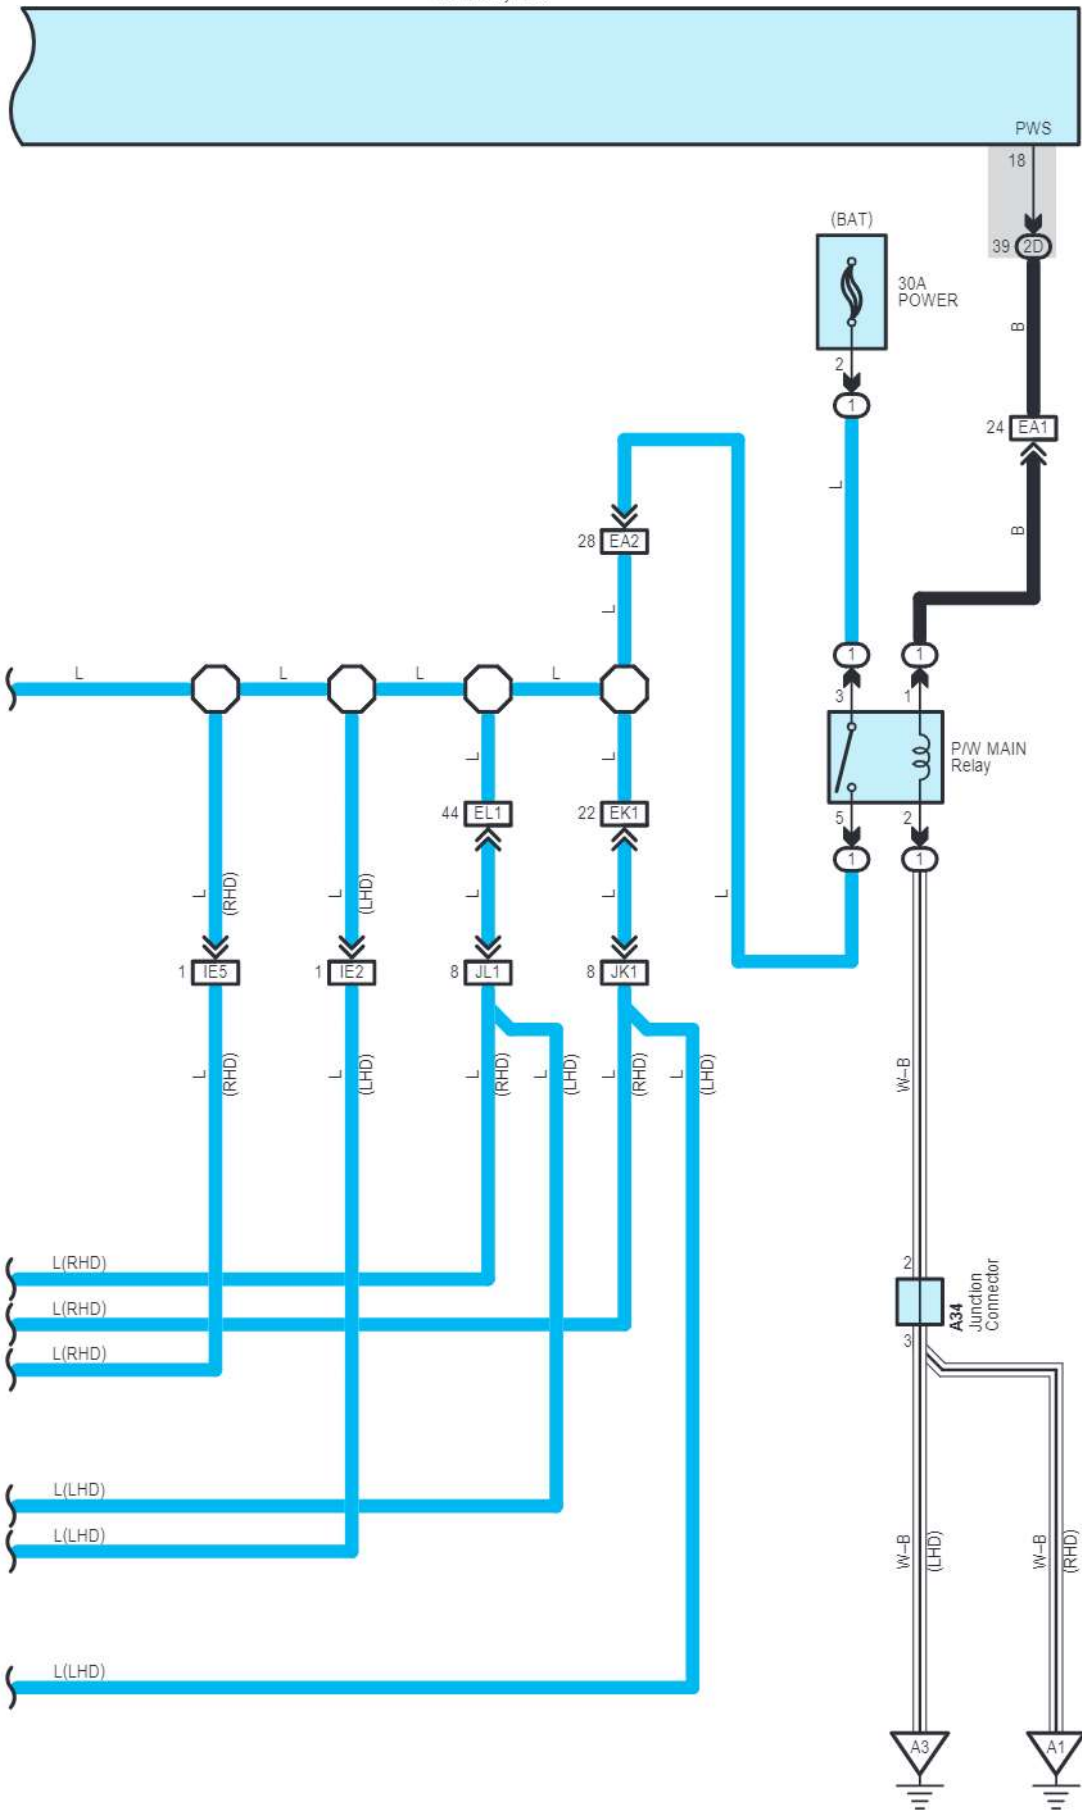

Power Window <Driver's Door Only Jam Protection>

E1(A), E3(C)
Main Body ECU

cardiagn.com