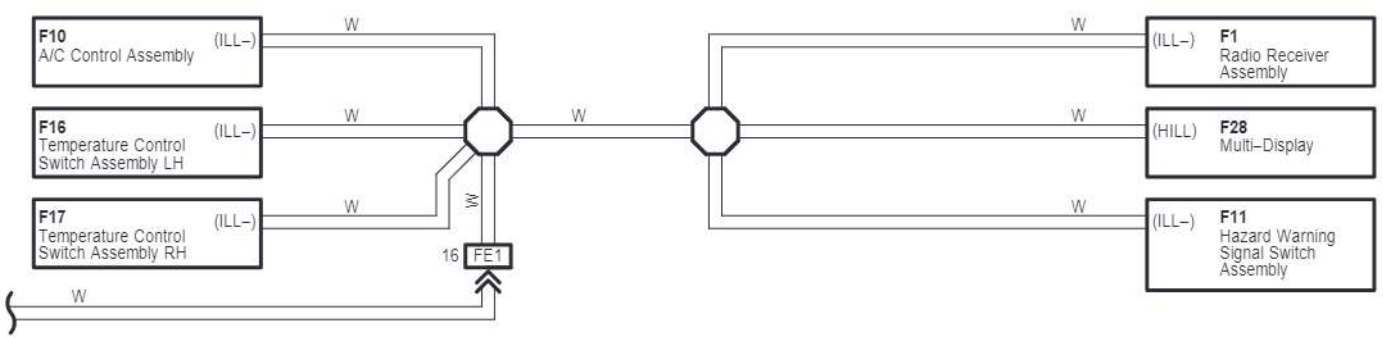

Ground Point <RHD>

cardiagn.com