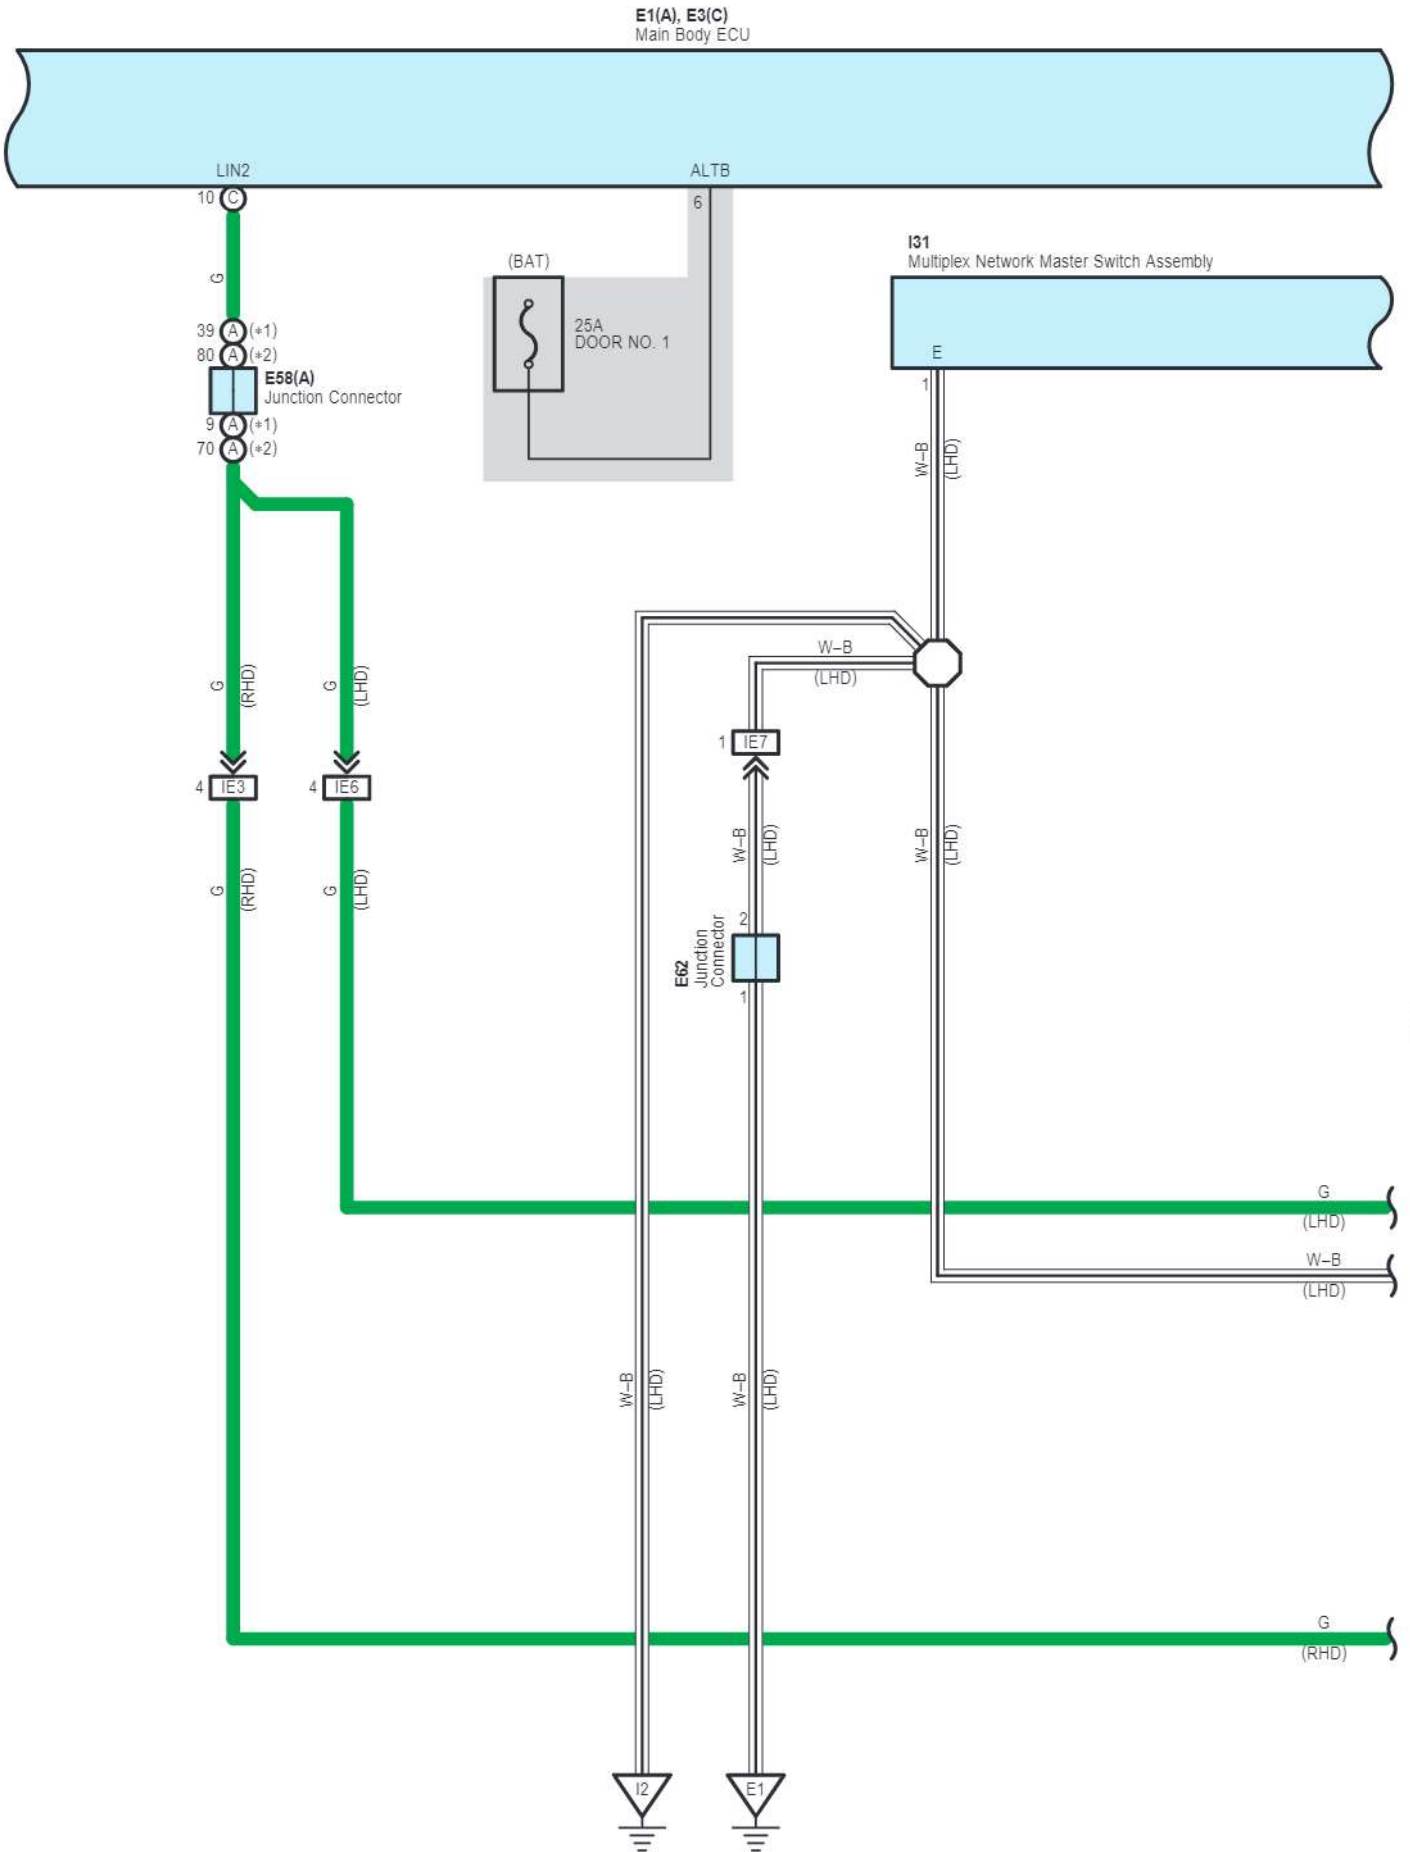

Power Window <Driver's Door Only Jam Protection>

cardiagn.com