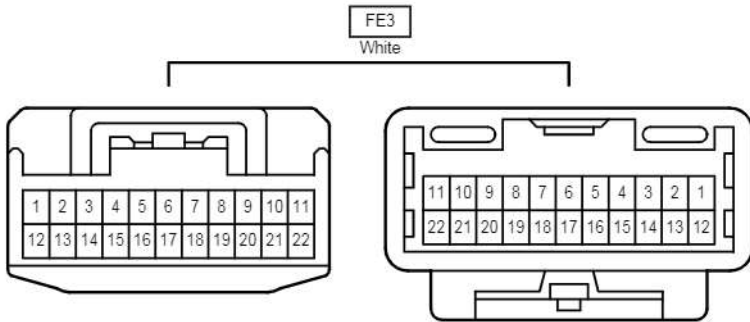

Combination Meter

cardiagn.com