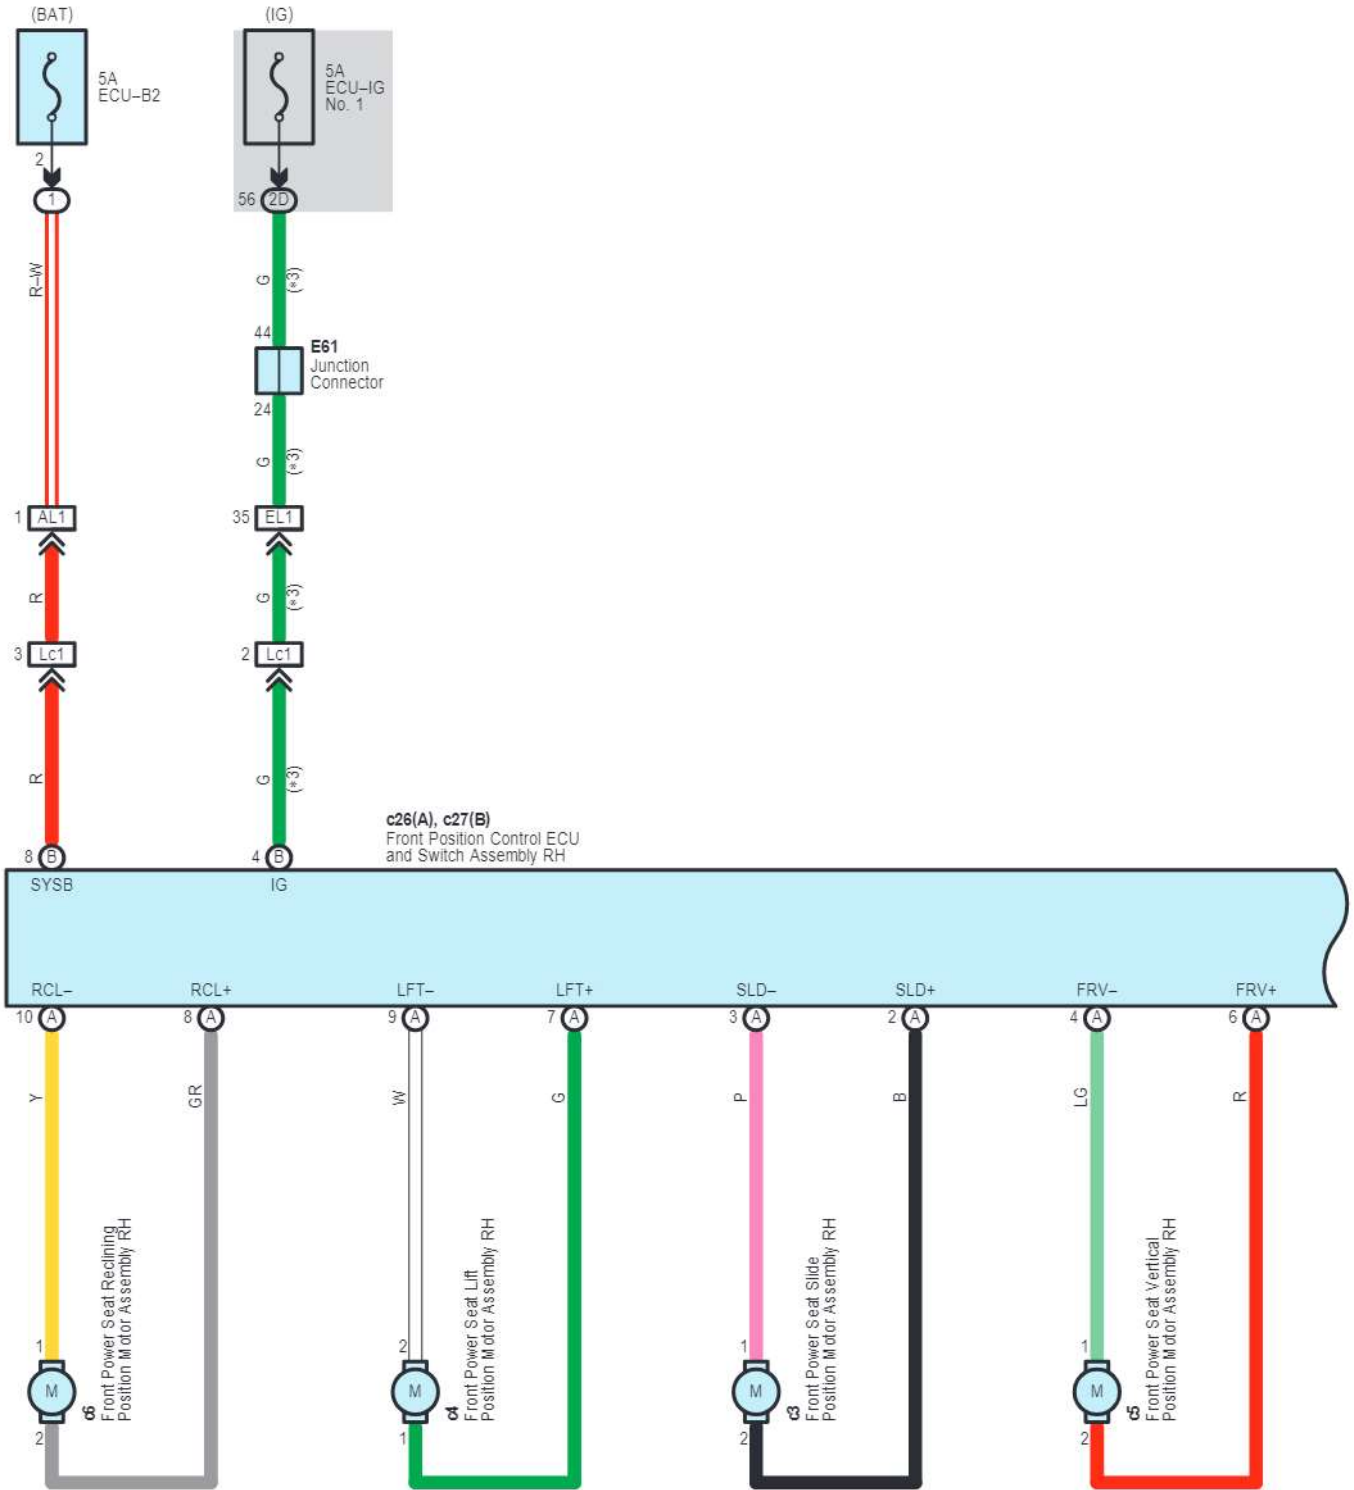

Power Seat <RHD Driver's Seat w/ Seat Position Memory>

cardiagn.com