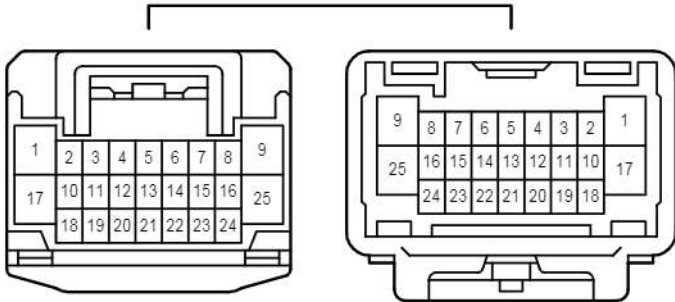

Stop Light <Swing Type>

KL1
White