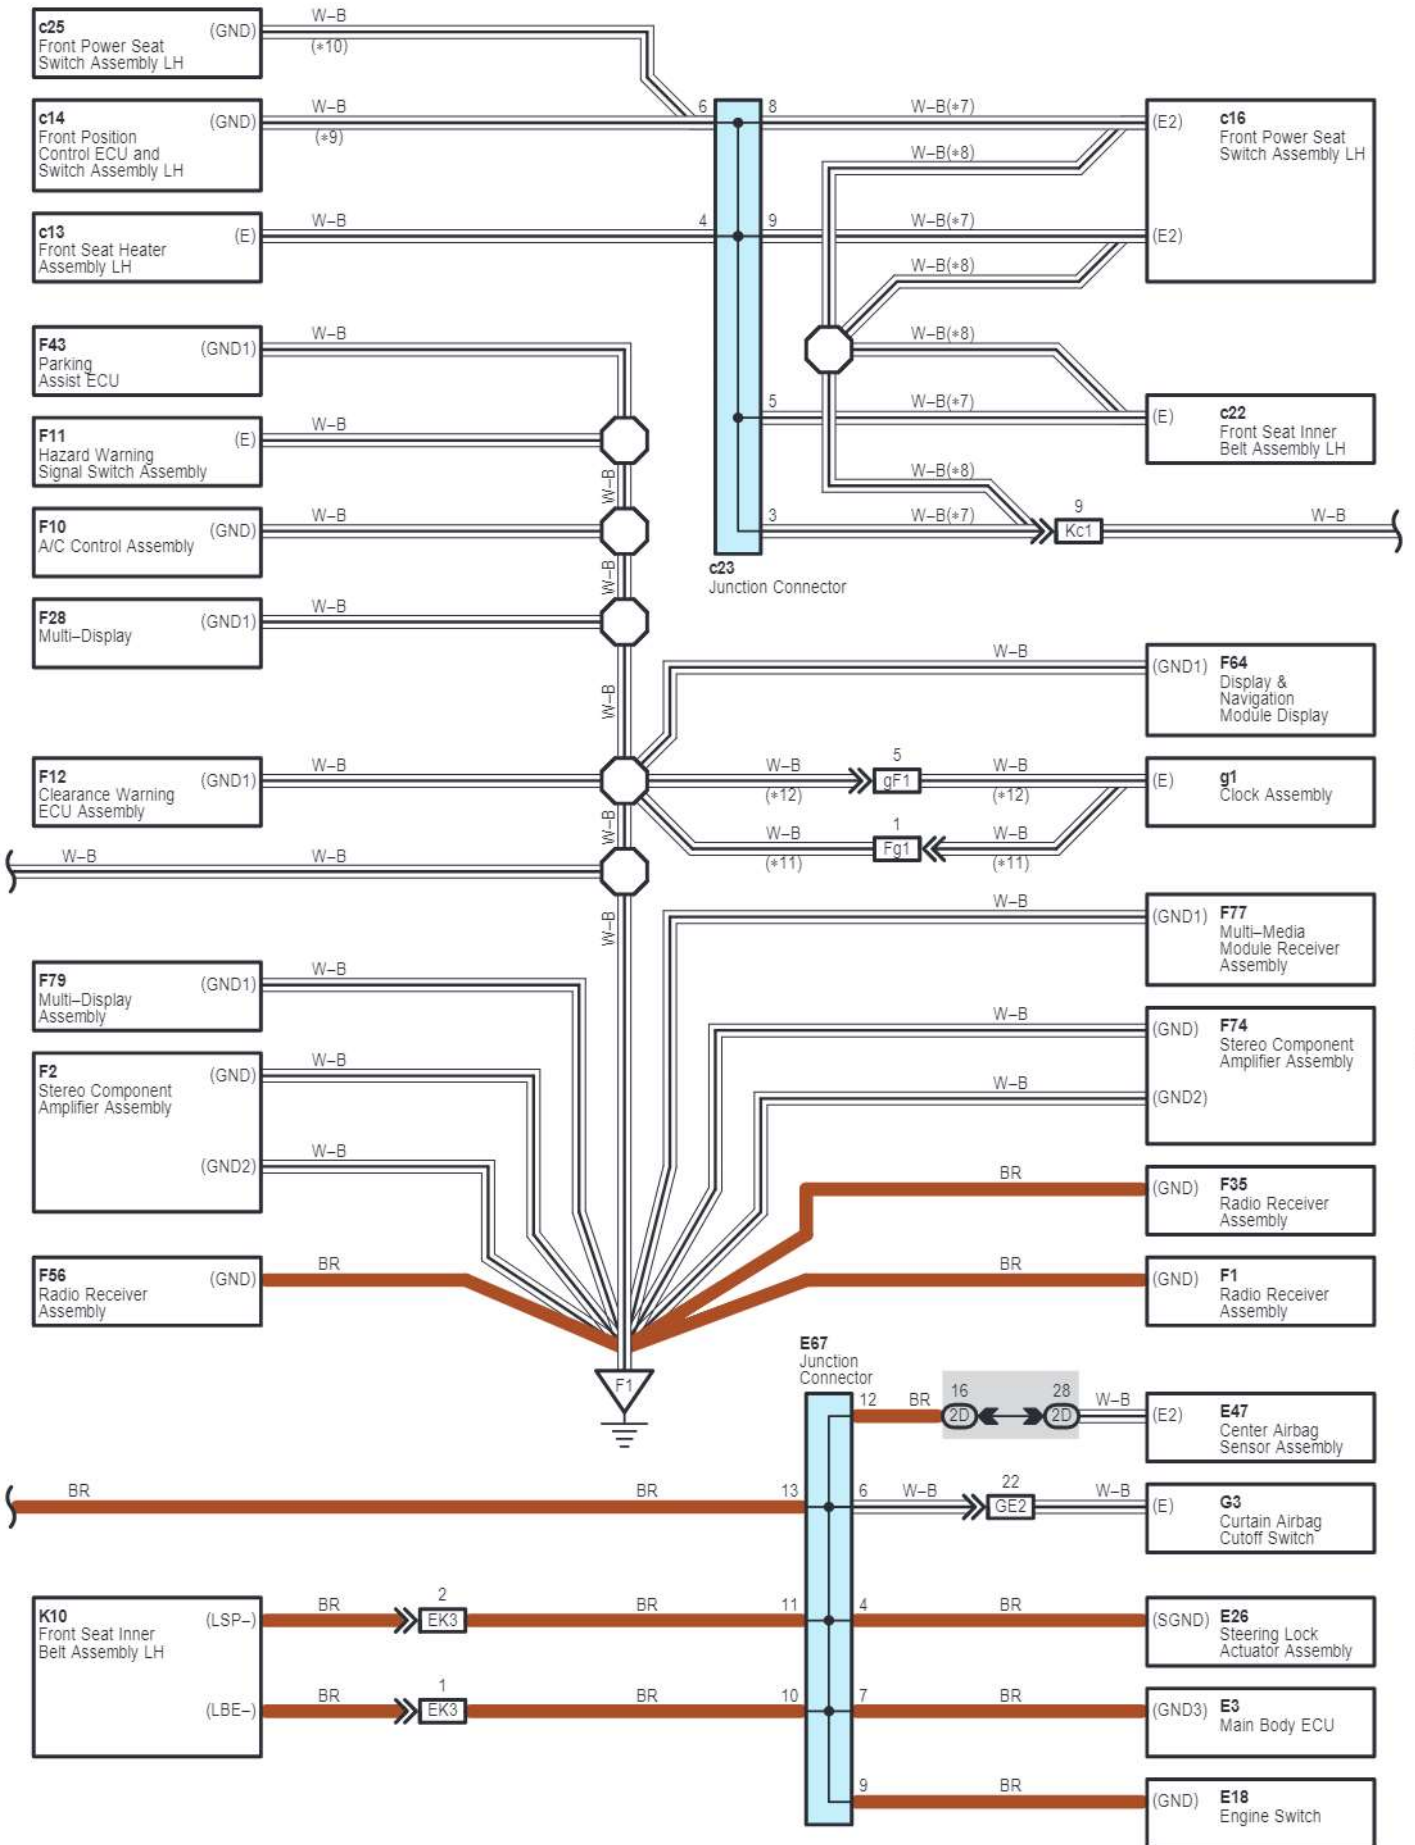

Ground Point <LHD>

cardiagn.com