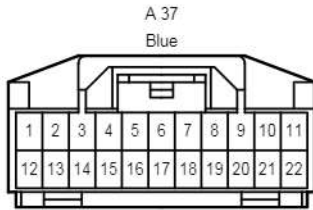

Sliding Roof

cardiagn.com