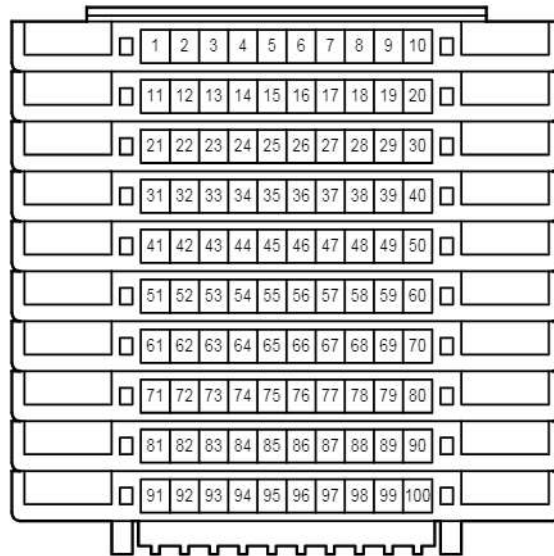

Remote Control Mirror <w/ Retractor>

C 46
Black

E 1
White

E 2
White

E 3
White

E 59

E 60

cardiagn.com