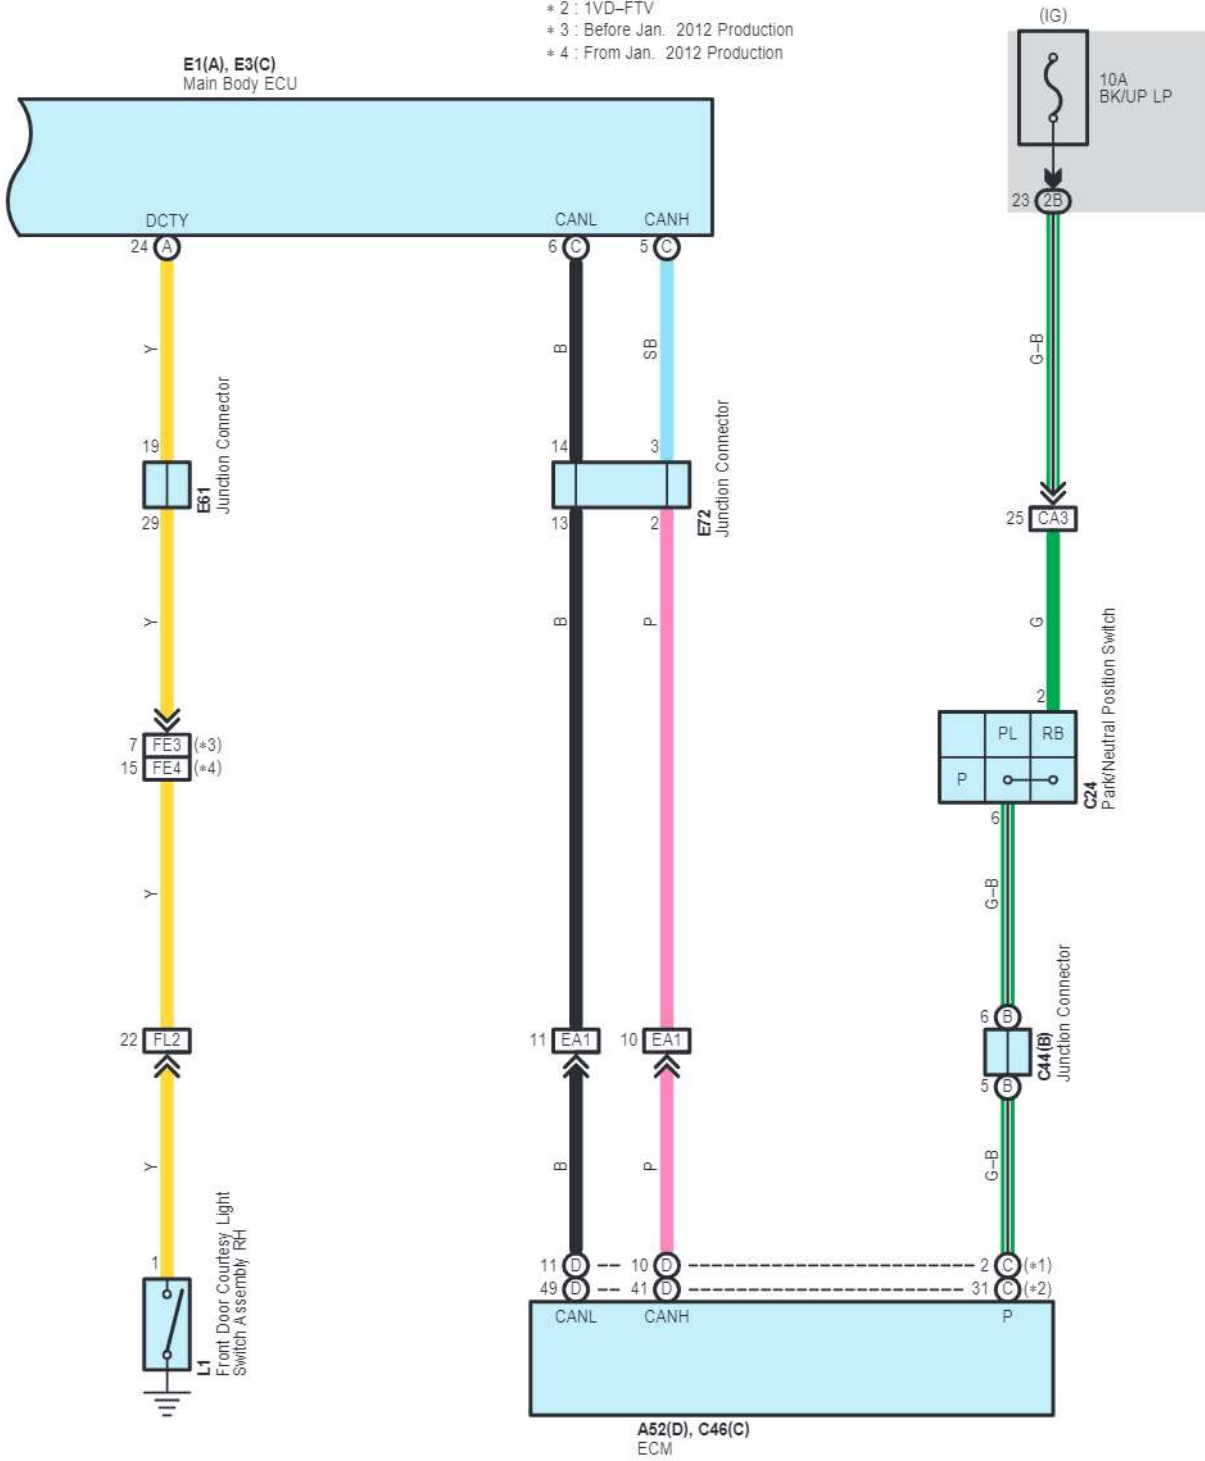

cardiagn.com

Power Seat <RHD Driver's Seat w/ Seat Position Memory>

A 52
Black

C 24
Gray

C 44
Blue

C 46
Black

E 1
White

E 3
White