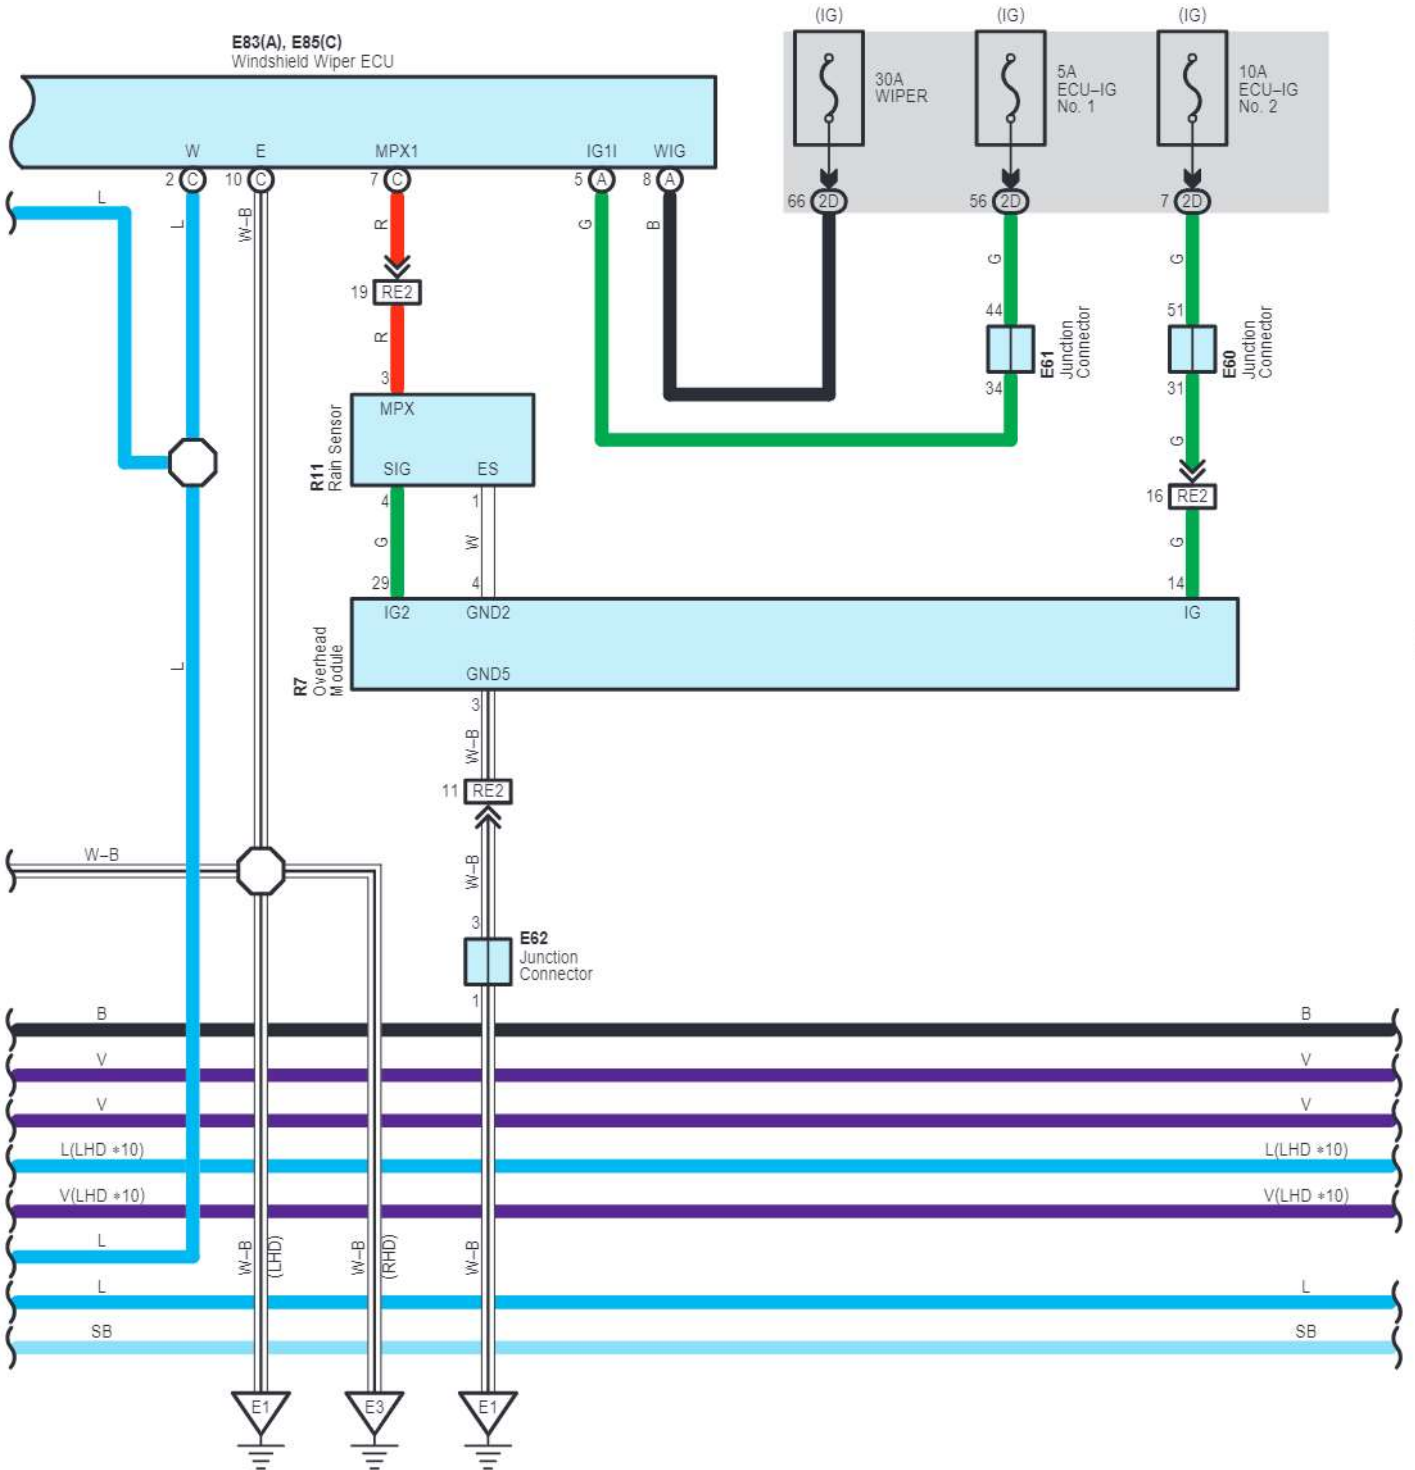

- * 5 : w/ Crawl
- * 6 : w/o Crawl

cardiagn.com

cardiagn.com

cardiagn.com

E83(A), E85(C)
Windshield Wiper ECU

E15(A), E16(B)
Windshield Wiper Switch Assembly

* 9 : w/ VSC
*10 : w/o VSC

cardiagn.com