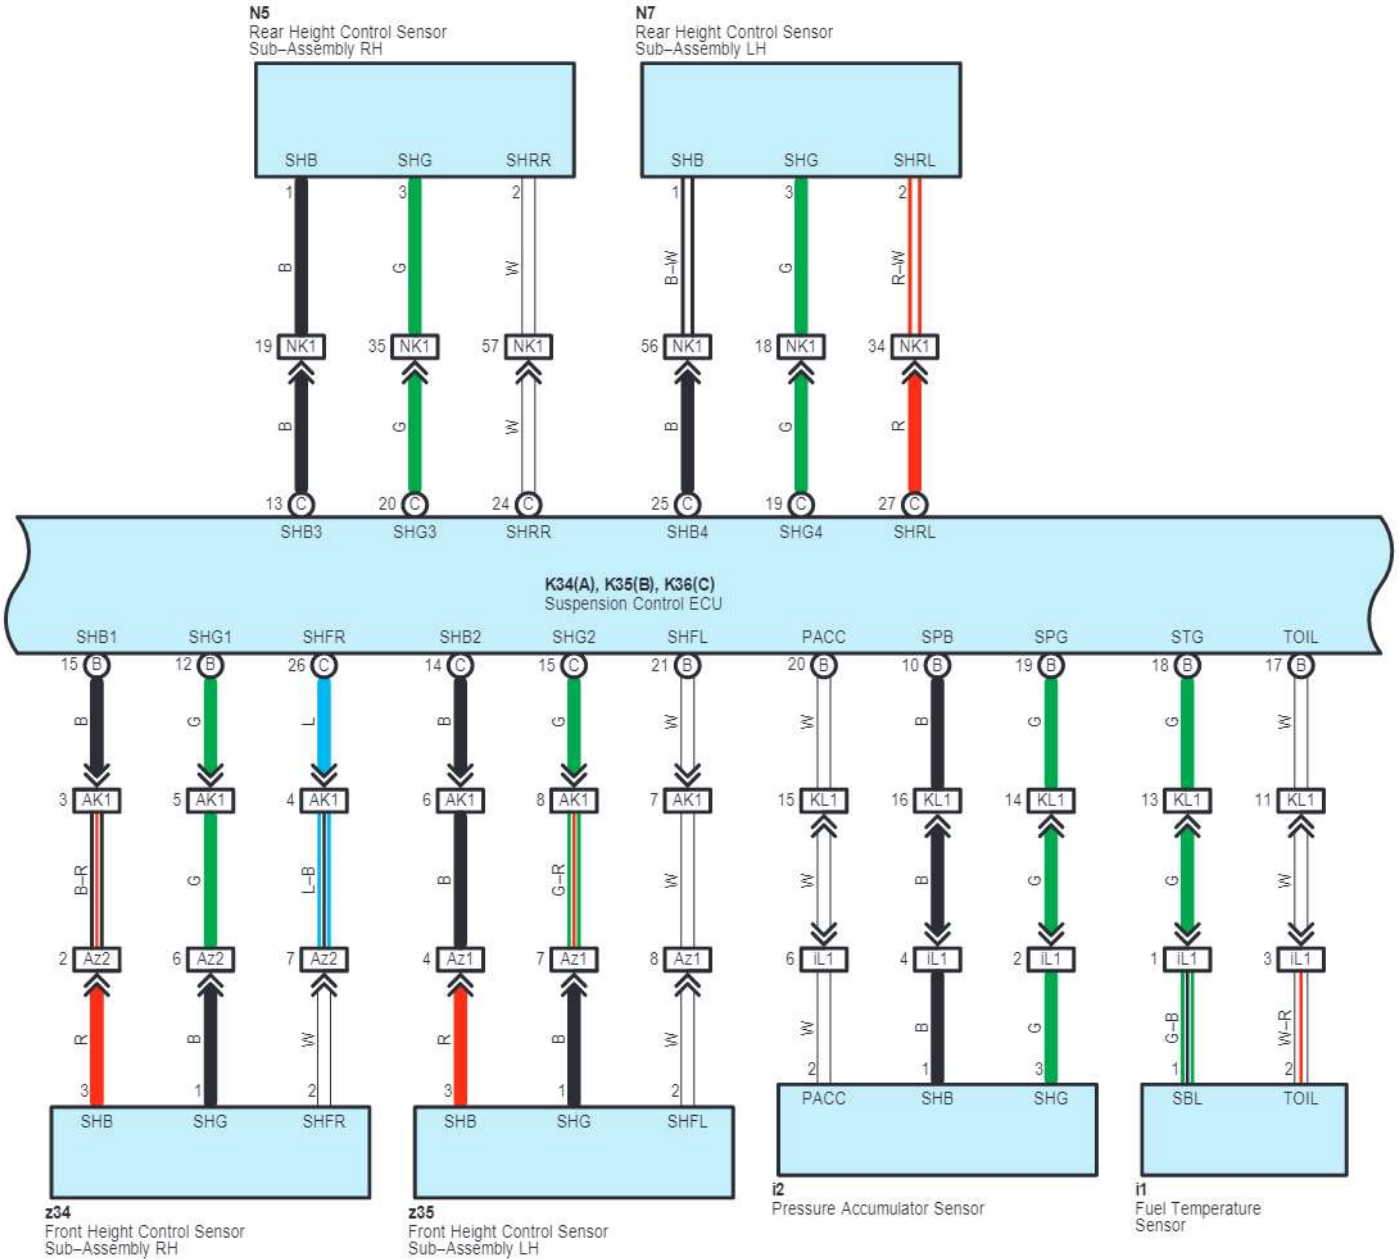

- 1 : Before Jul. 2009 Production
- 2 : From Jul. 2009 Production
- 3 : Before Jan. 2012 Production
- 4 : From Jan. 2012 Production

cardiagn.com