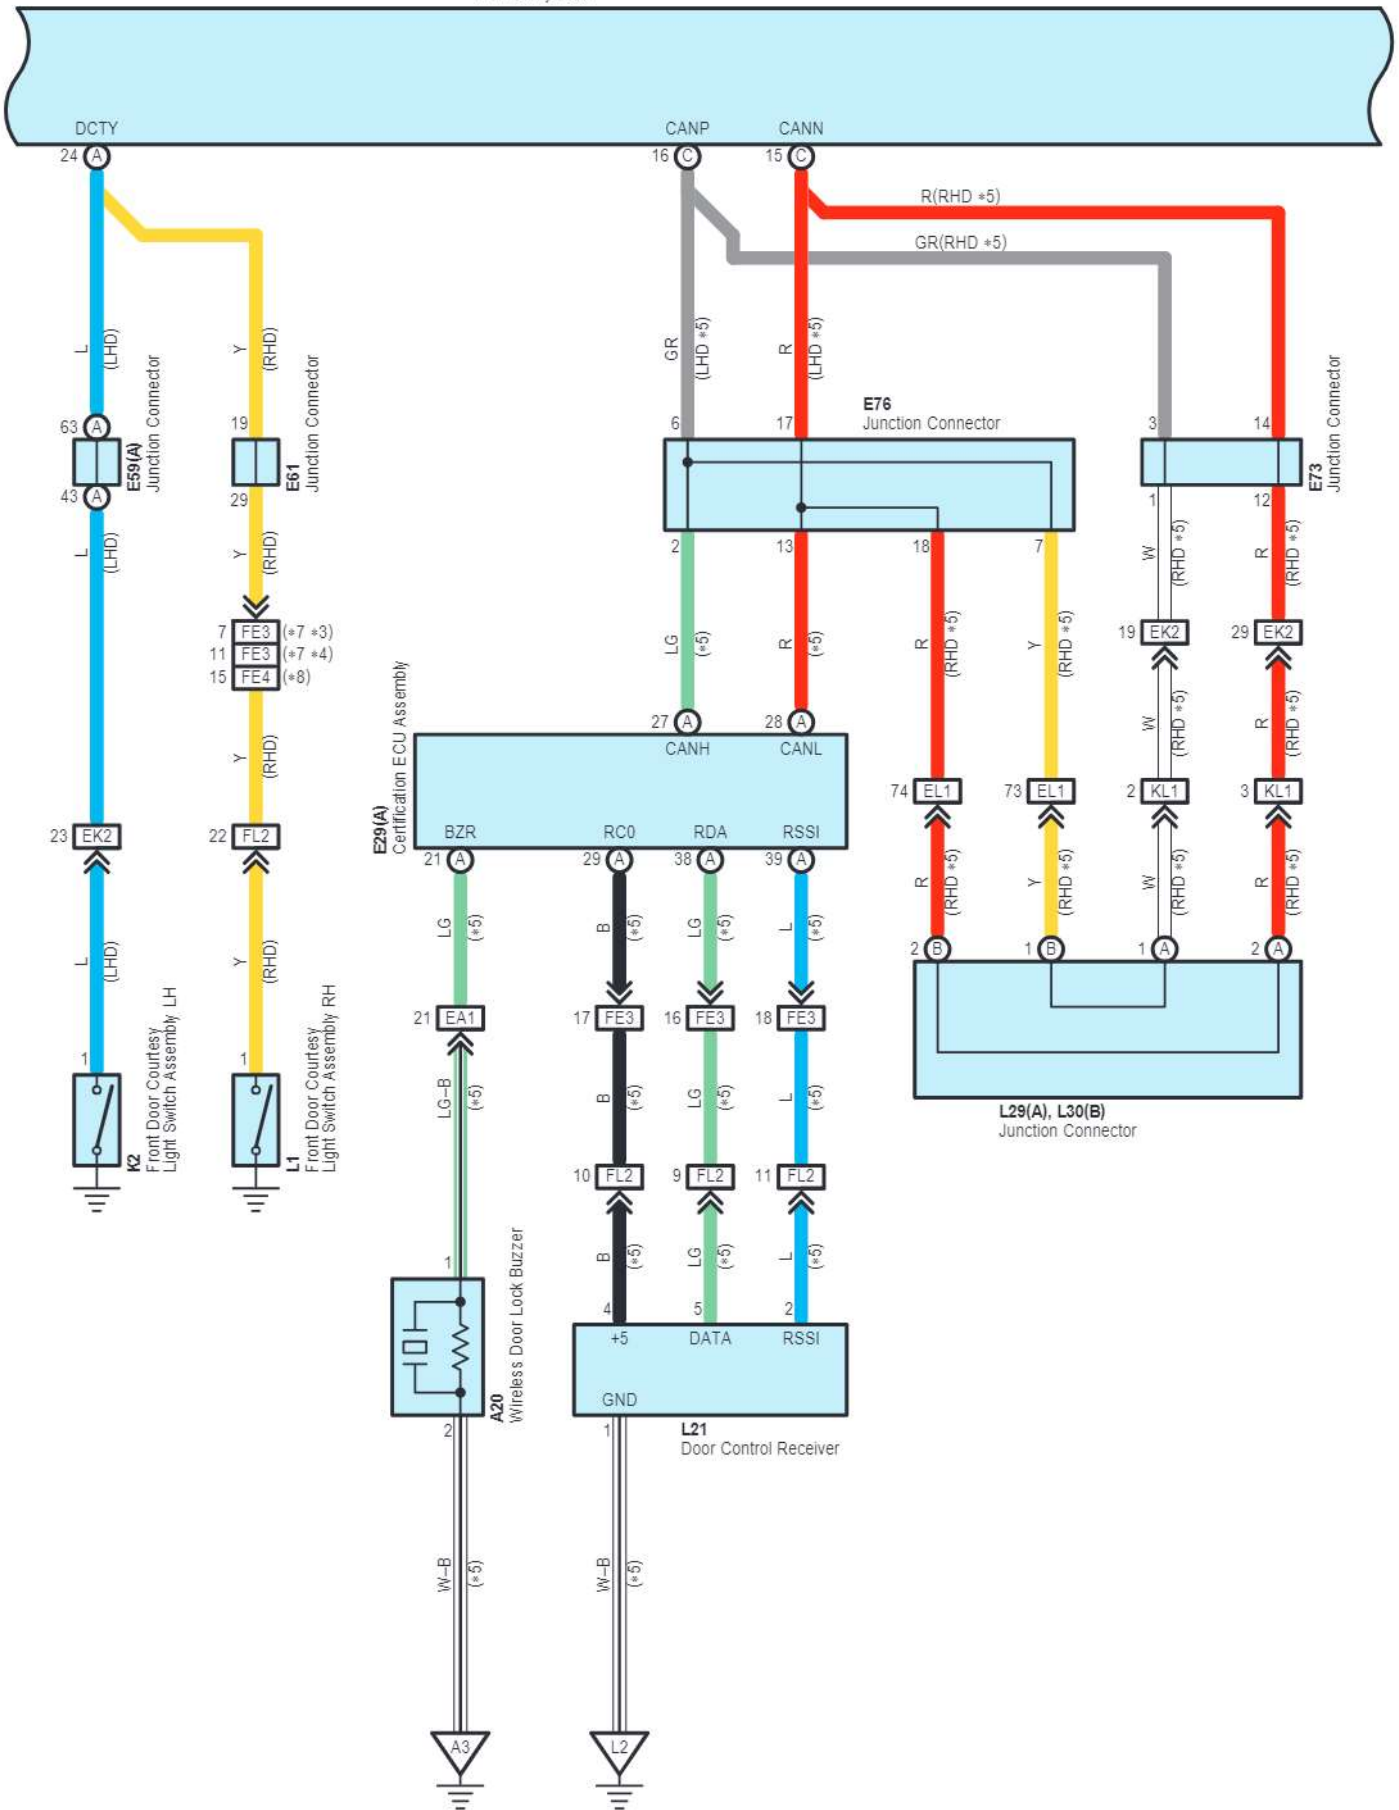

E1(A), E2(B), E3(C), E4(D)
Main Body ECU