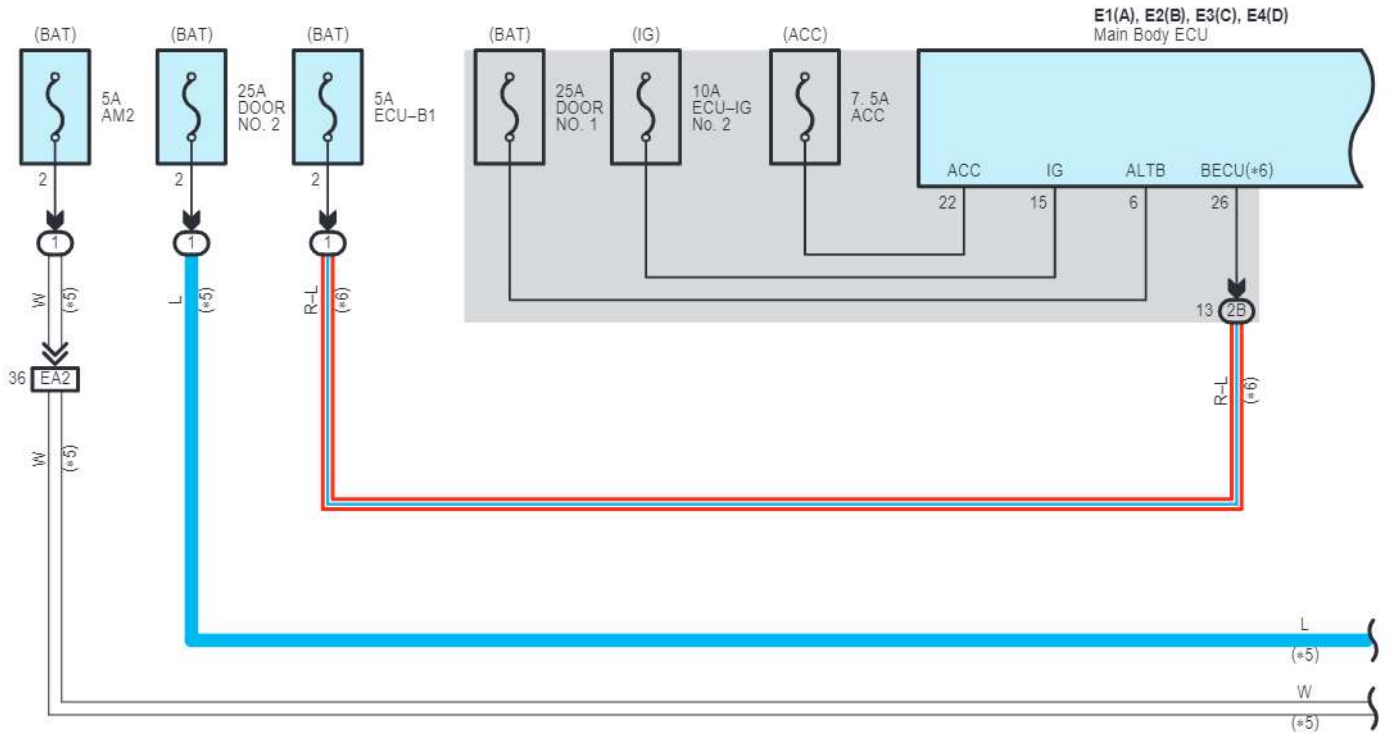

KL1
White

Kc1
White

Lc1
White

Power Window <All Door Jam Protection>

- * 1 : w/ Double Locking
- * 2 : w/o Double Locking
- * 5 : w/ Entry & Start System
- * 6 : w/o Entry & Start System
- * 7 : Before Jan. 2012 Production
- * 8 : From Jan. 2012 Production