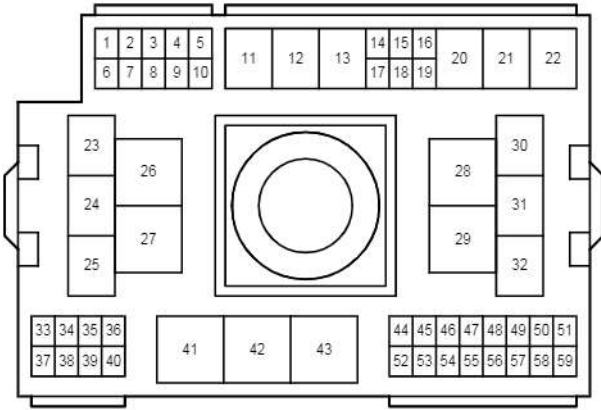

E 67
White

Automatic Light Control , Light Auto Turn Off System

cardiagn.com

EA2

White

Gray

EK2

White