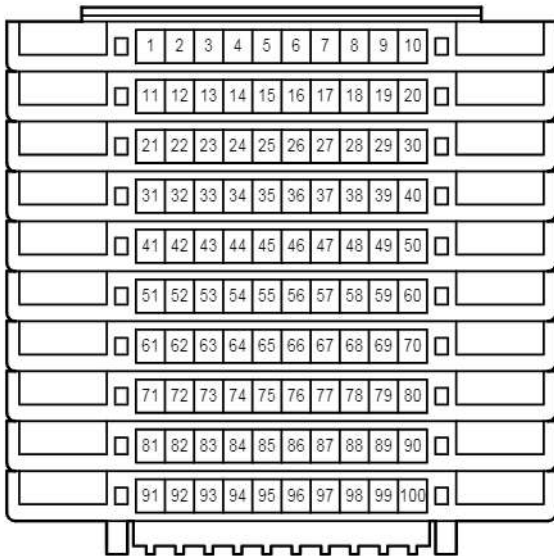

Remote Control Mirror <w/ Retractor>

C 46
Black

E 1
White

E 2
White

E 3
White

E 59

E 60

cardiagn.com