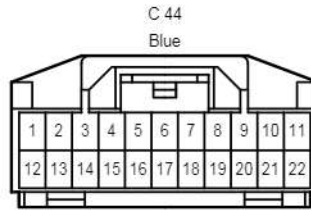

Sliding Roof

cardiagn.com