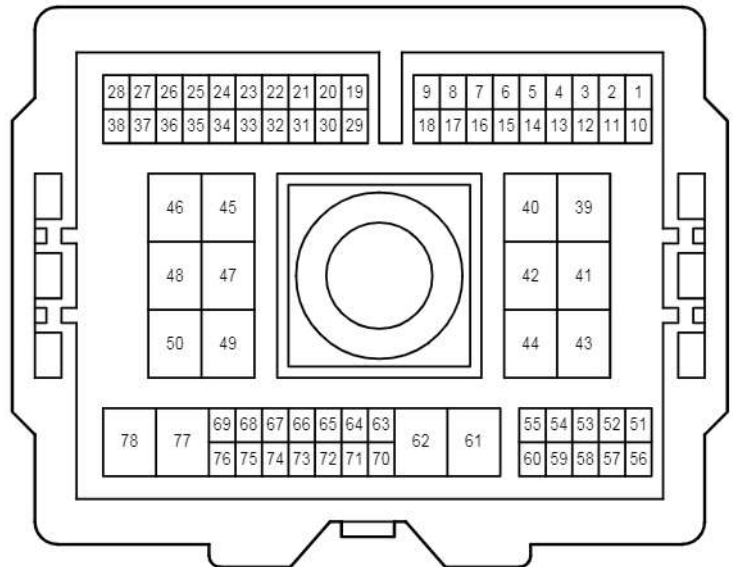

Combination Meter

EA2

White

Gray

White

EA4

White