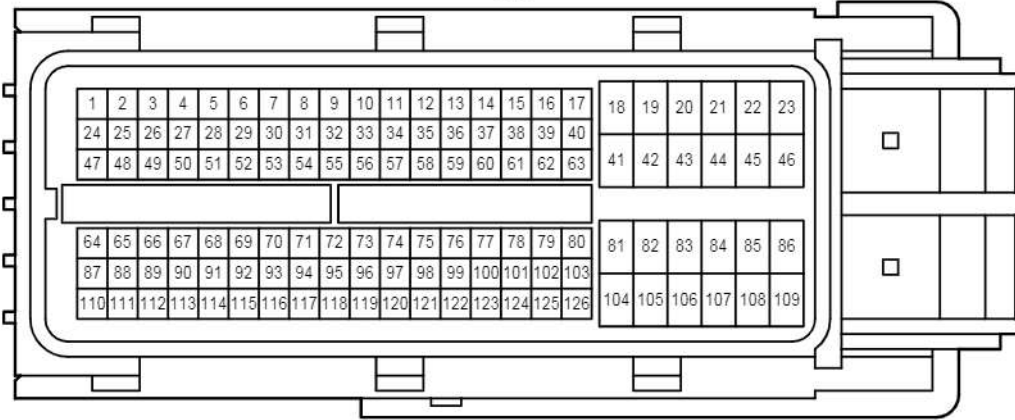

A 37
Blue

A 38
Black

A 52
Black

C 24
Gray

C 44
Blue

Front Wiper and Washer <w/ Auto Wiper System>

C 45
Black

C 46
Black