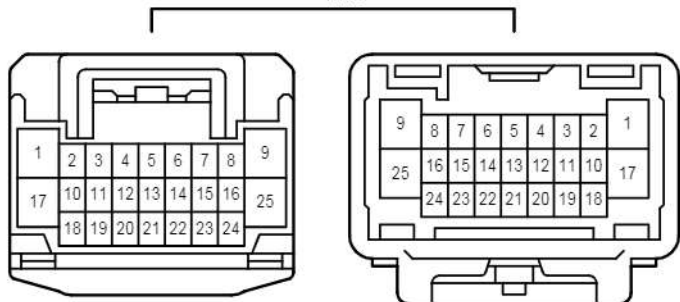

IE6
White

JK1
White

JL1
White

KL1
White

RE2
Blue

SK1
White

SK2
Blue

Electric Tension Reducer