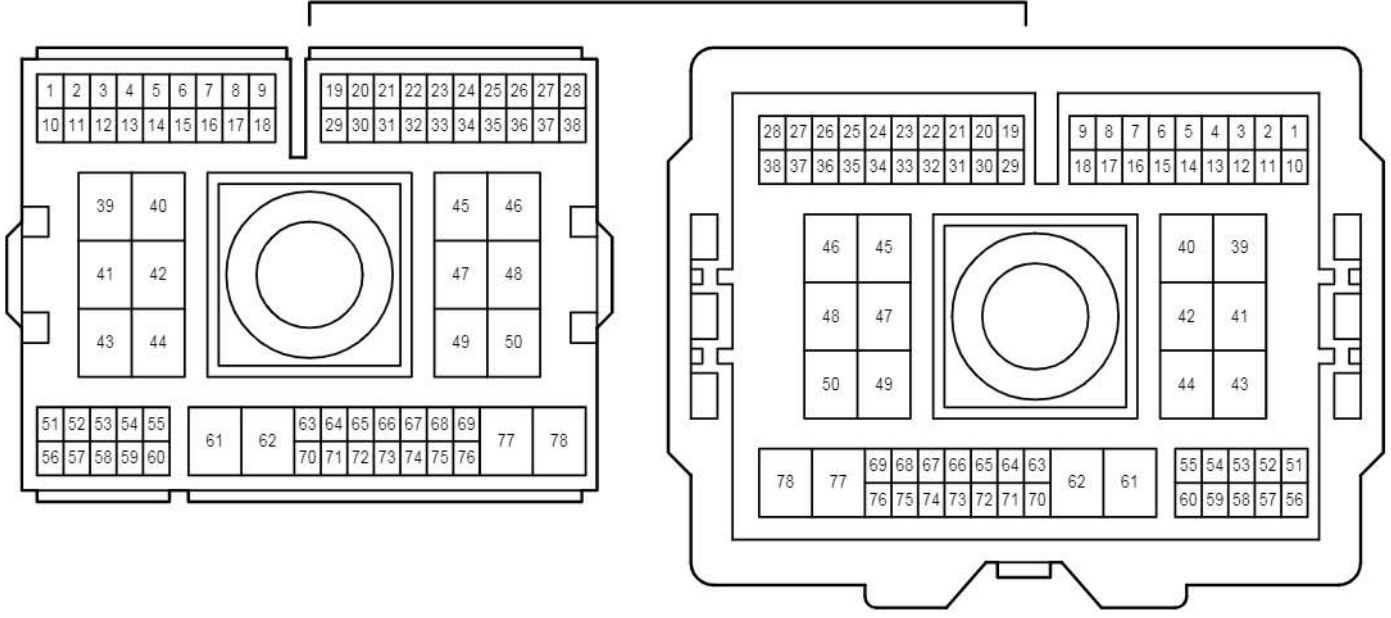

EE1
White

cardiagn.com

Door Lock Control

EK2
White

EK3
Black

EL1
White

cardiagn.com

Door Lock Control