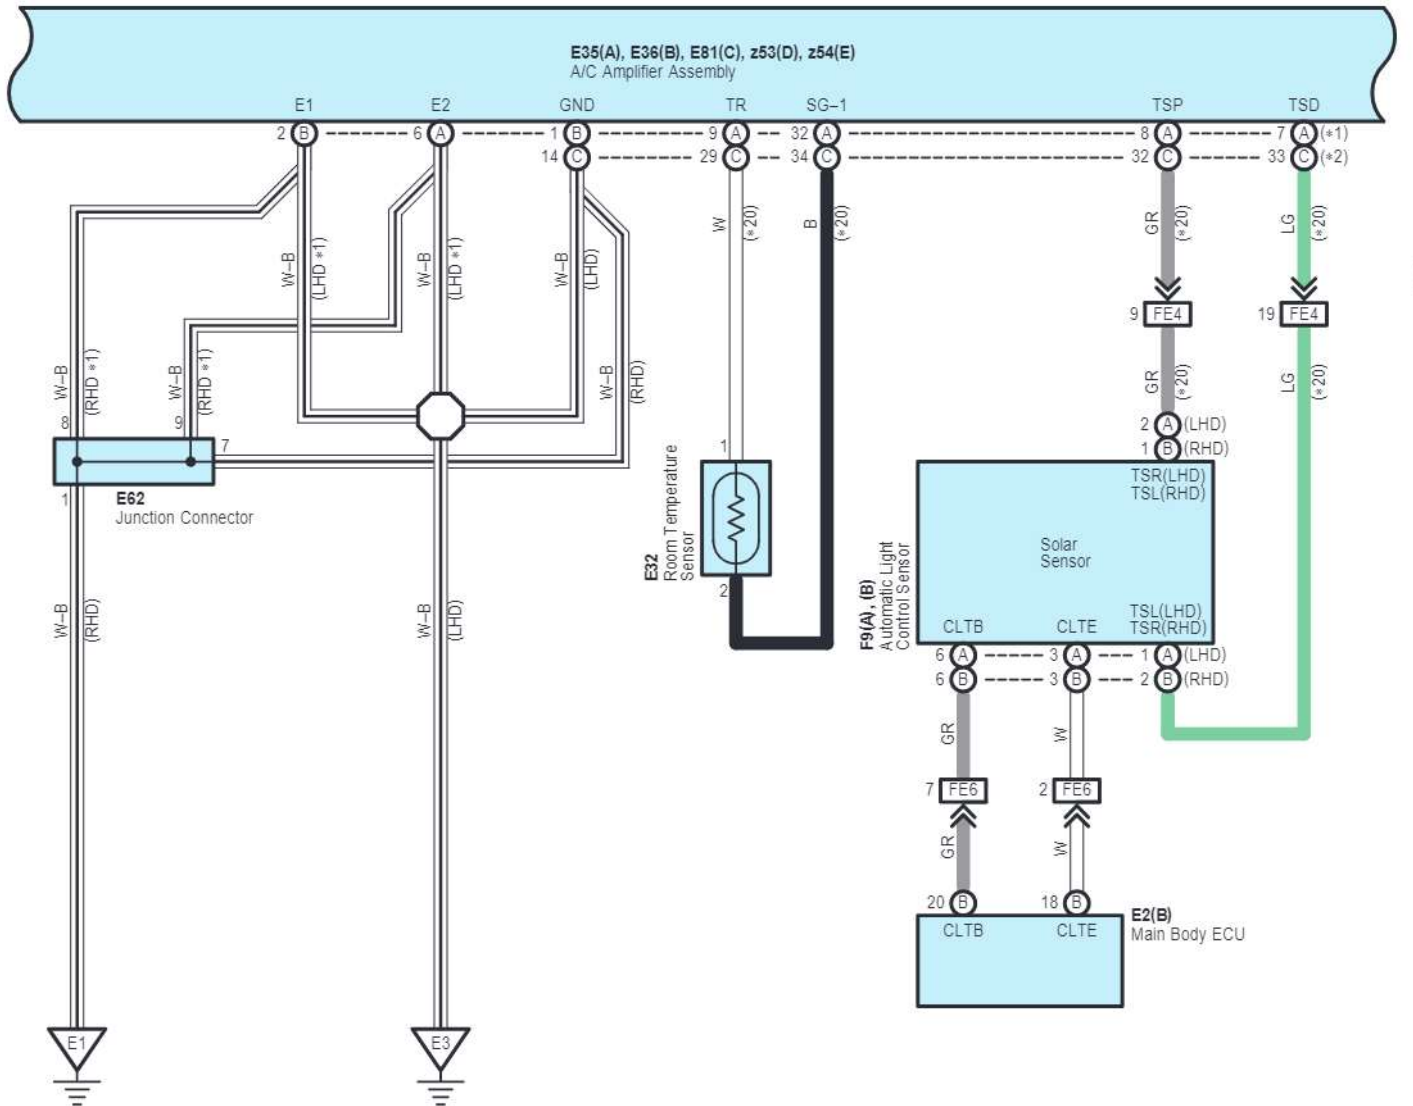

cardiagn.com

- * 1: w/ Rear A/C
- *19 : From Jan., 2012 Production Liftgate Type; Swing Type

E35(A), E36(B), E81(C), z53(D), z54(E)
A/C Amplifier Assembly

z53(D)
A/C Blower Assembly

cardiagn.com

E35(A), E36(B), E81(C), z53(D), z54(E)
A/C Amplifier Assembly