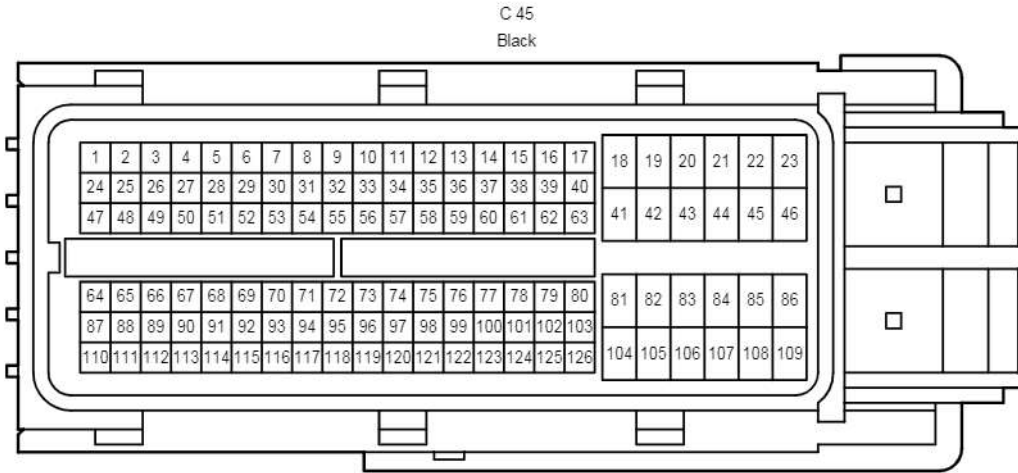

Combination Meter