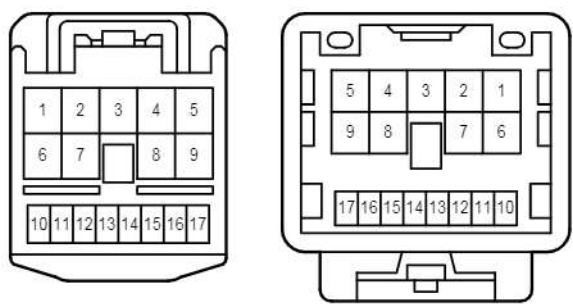

CA3
White

EA1
White

Back-Up Light

EK1

White

Blue

OK1
Black

SK1
White