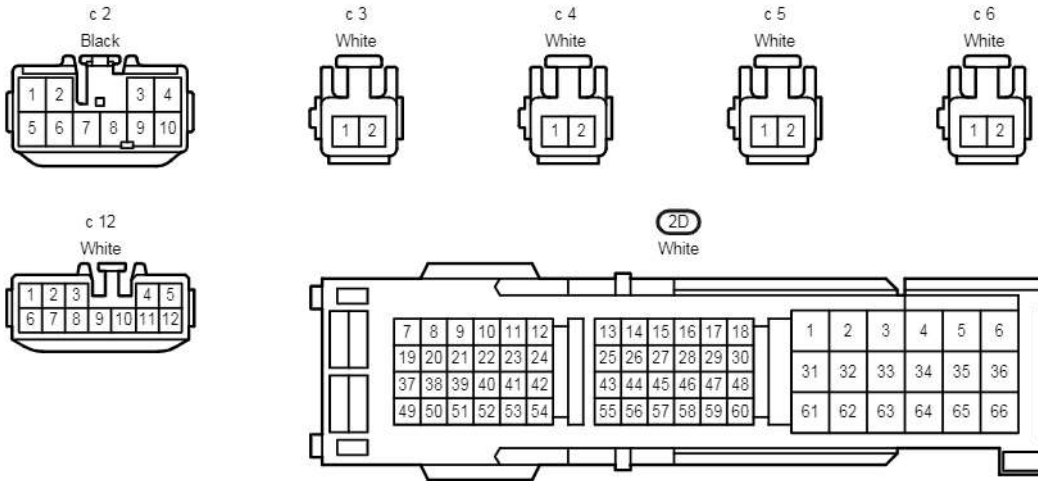

Power Seat <LHD Front Passenger's Seat>

cardiagn.com