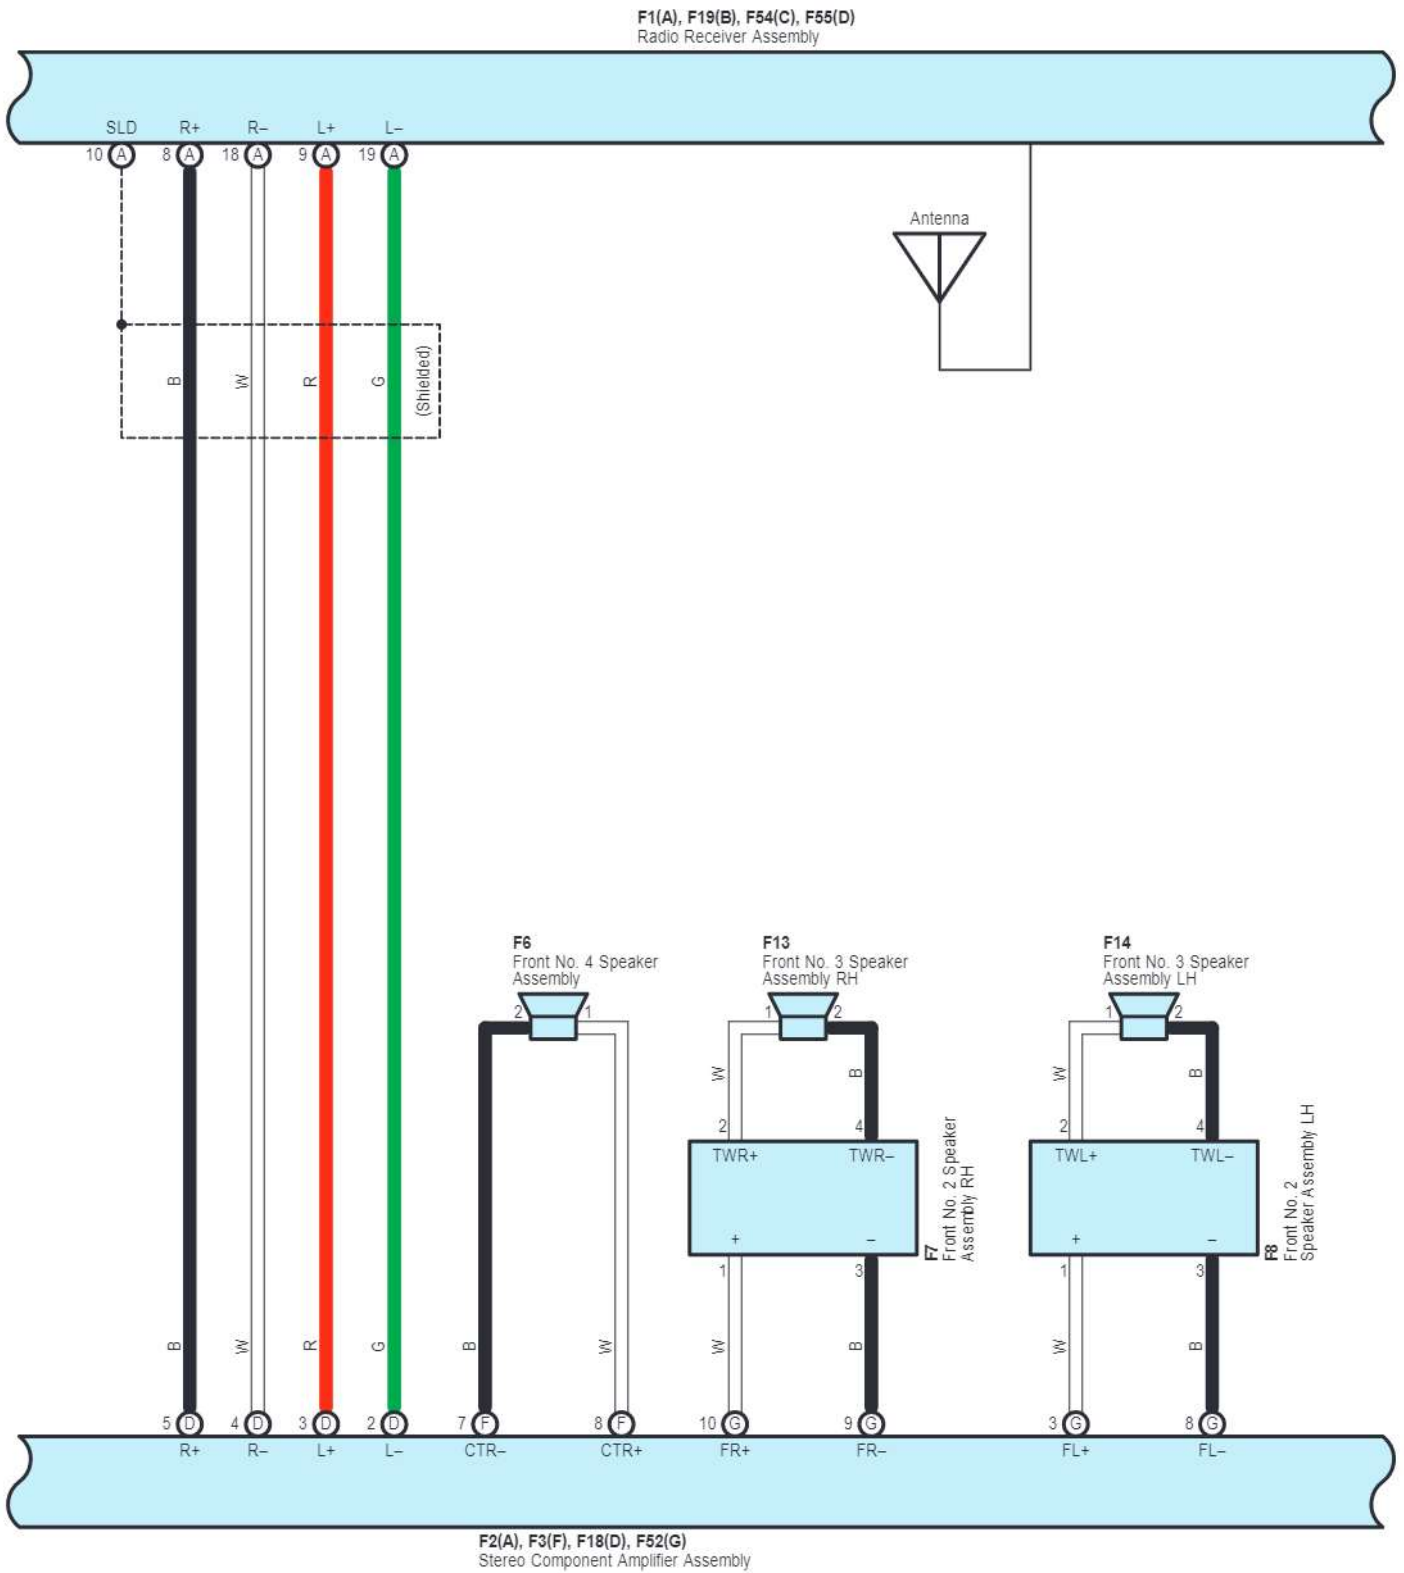

F1(A), F19(B), F54(C), F55(D)
Radio Receiver Assembly

cardiagn.com

* 1 : w/ Bluetooth Hands-Free System

F1(A), F19(B), F54(C), F55(D)
Radio Receiver Assembly

cardiagn.com

m1
No. 1 Stereo Jack Adapter Assembly