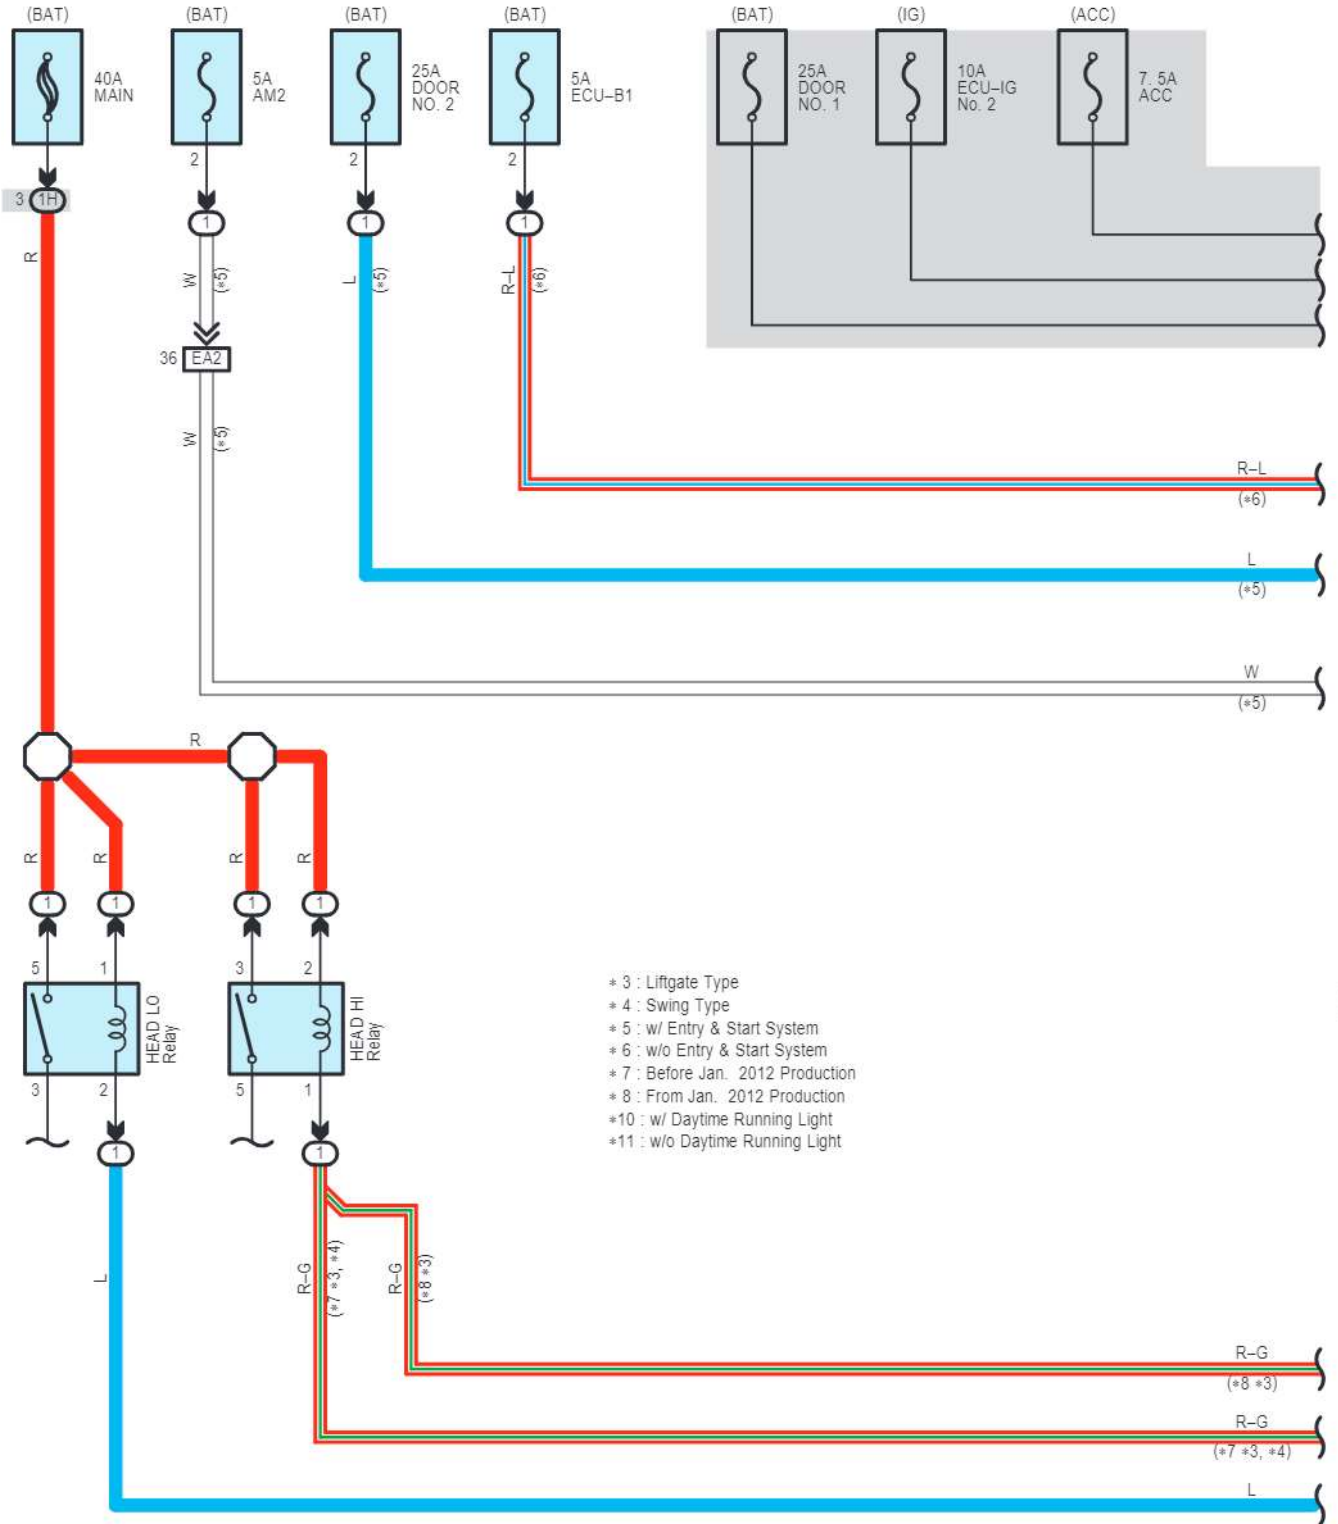

cardiagn.com

Automatic Light Control , Light Auto Turn Off System

E1(A), E2(B), E3(C)
Main Body ECU

cardiagn.com

Automatic Light Control , Light Auto Turn Off System

E1(A), E2(B), E3(C)
Main Body ECU

- * 1 : LHD, RHD Headlight Dimmer Switch Assembly LH Side Type
- * 2 : RHD Headlight Dimmer Switch Assembly RH Side Type
- * 3 : Liftgate Type
- * 7 : Before Jan. 2012 Production
- * 8 : From Jan. 2012 Production
- * 9 : Before Jan. 2012 Production Swing Type