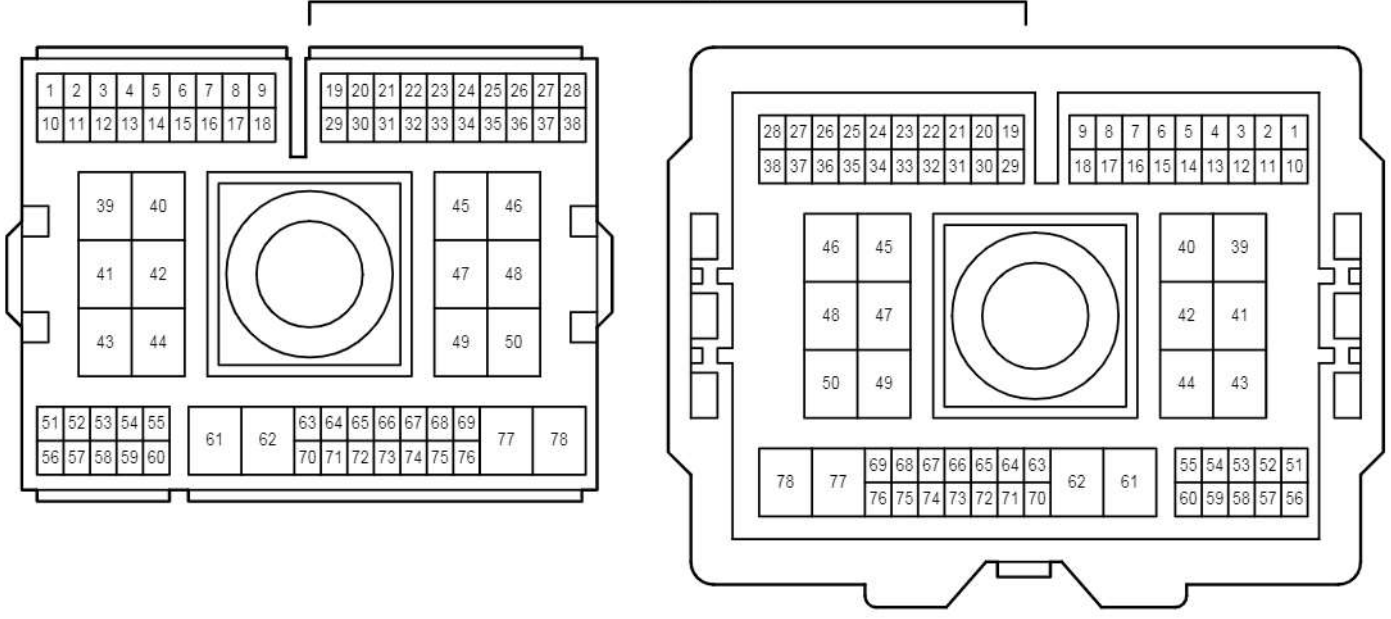

EL1
White

cardiagn.com