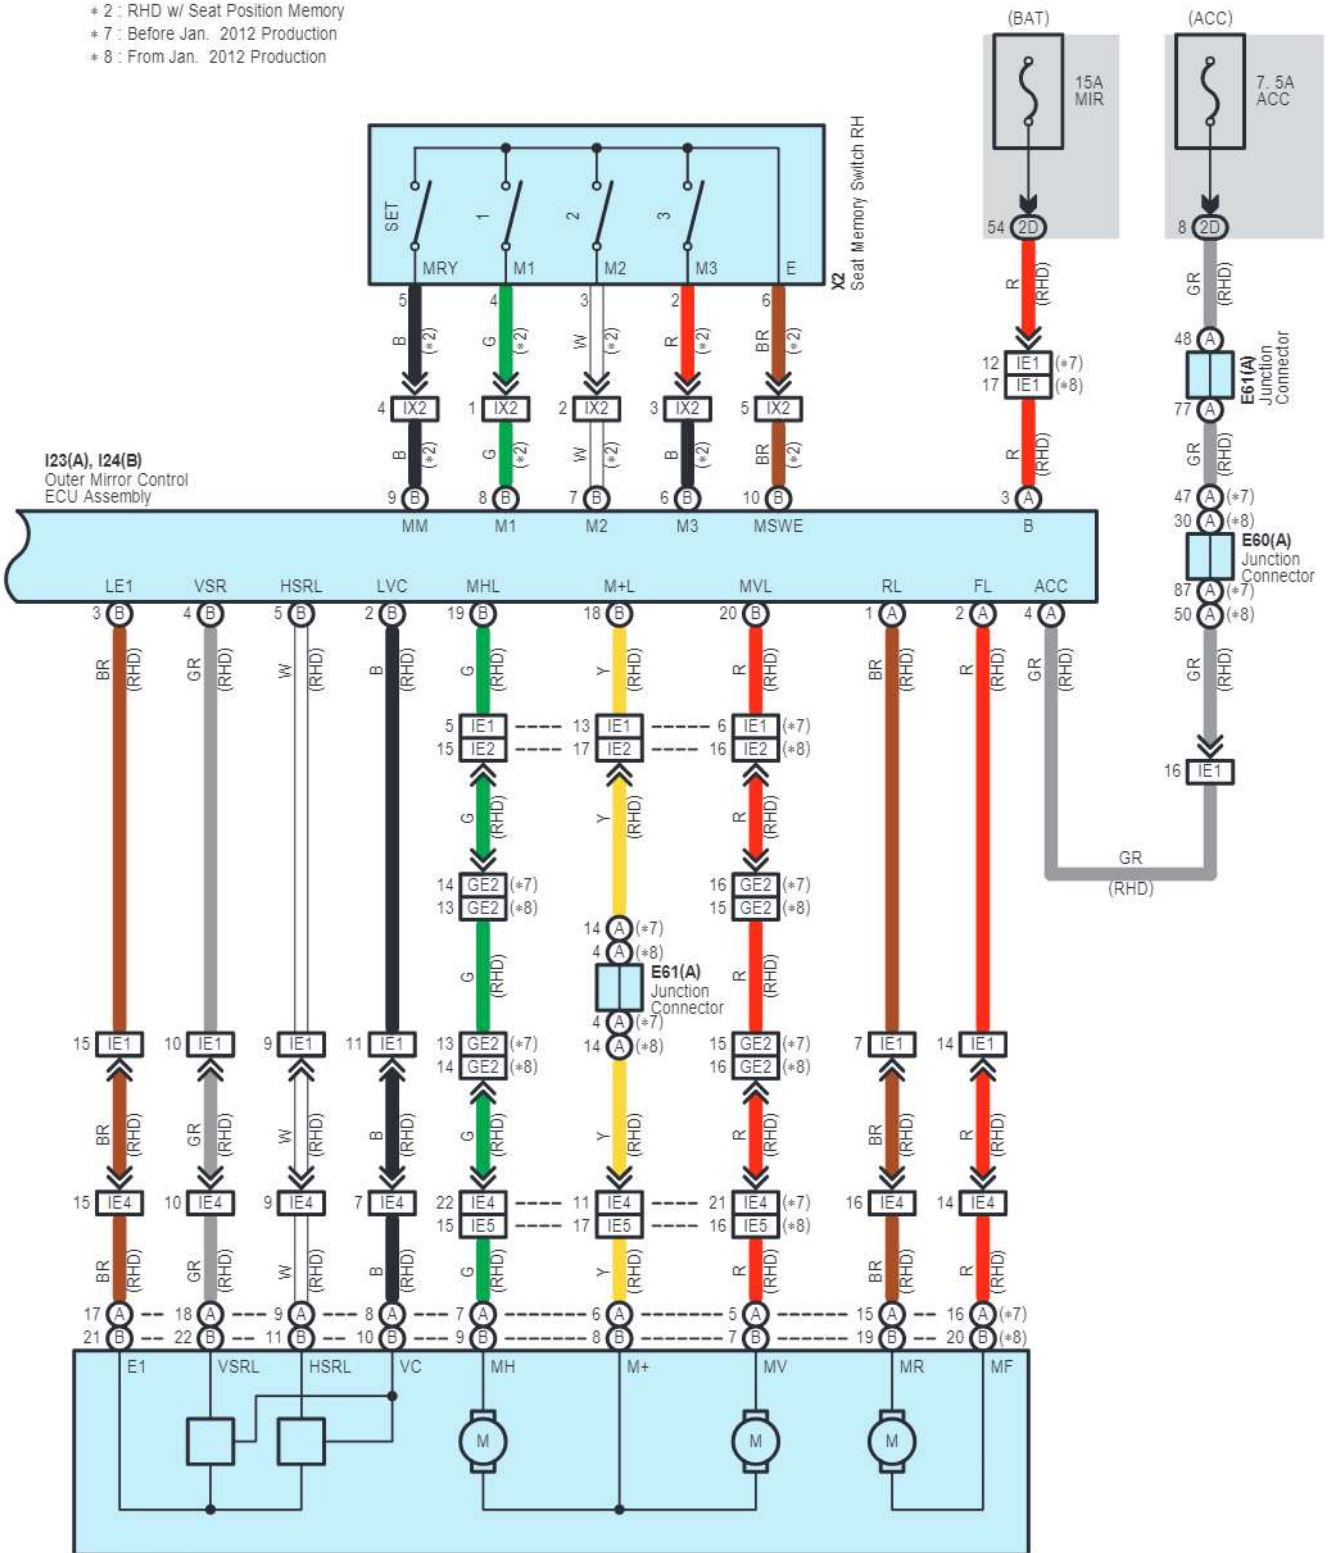

Remote Control Mirror <w/ Retractor>

E1(A), E2(B), E3(C)
Main Body ECU

- 2 : RHD w/ Seat Position Memory
- 7 : Before Jan. 2012 Production
- 8 : From Jan. 2012 Production

I15(A), I35(B)
Outer Rear View Mirror Assembly LH

cardiagn.com