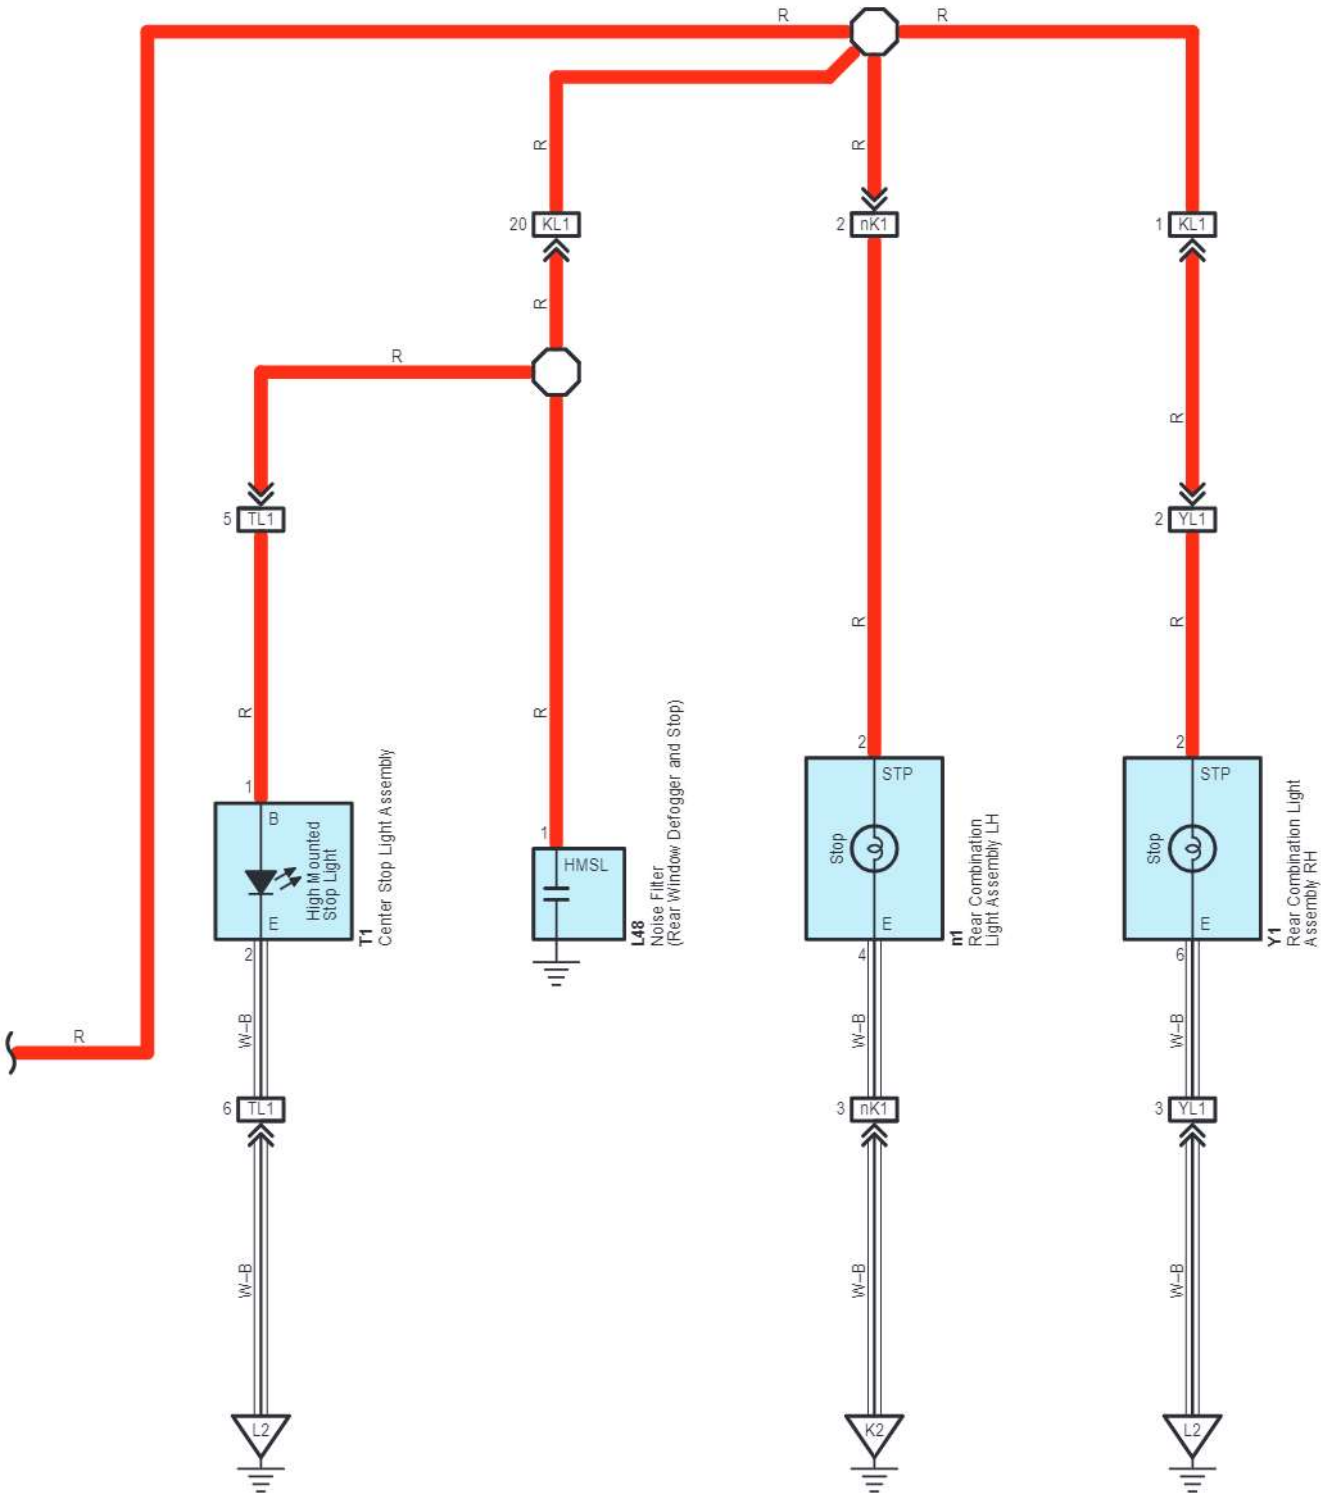

Stop Light <Swing Type>

- 1 : w/ BRK LP Relay
- 2 : w/o BRK LP Relay