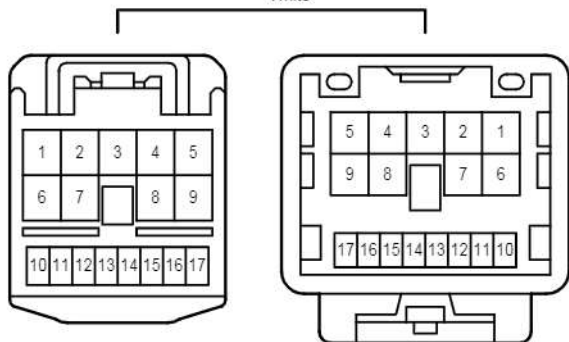

IE6
White

JK1
White

JL1
White

KL1
White

RE2
Blue

SK1
White

SK2
Blue

Electric Tension Reducer