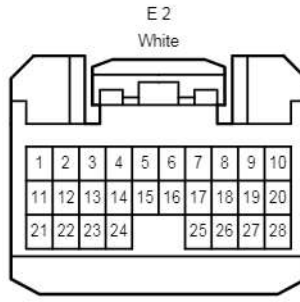

cardiagn.com