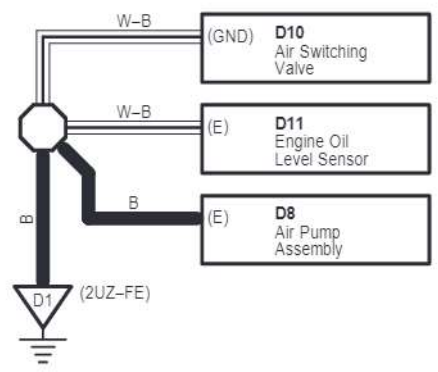

Ground Point <RHD>

cardiagn.com