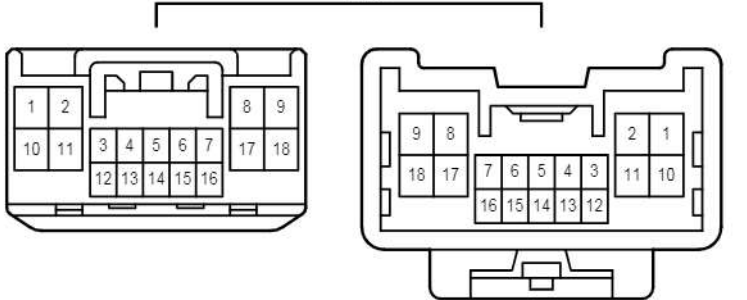

IE3
White

cardiagn.com