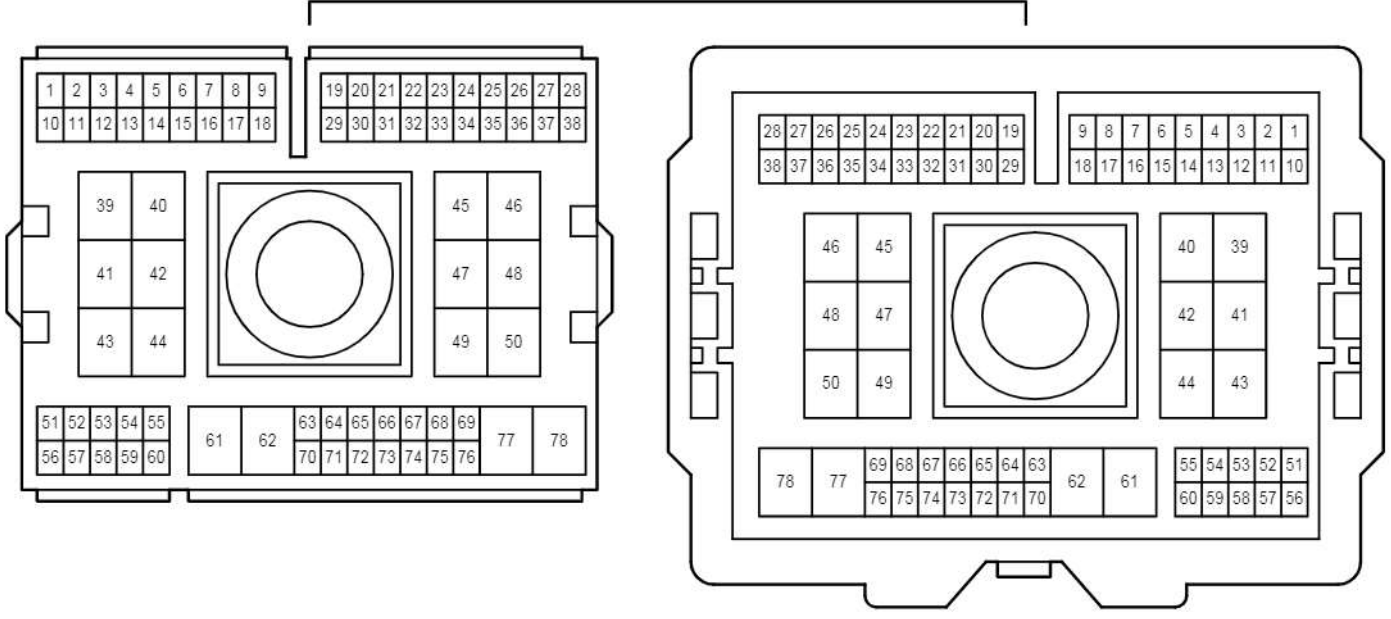

EL1
White

cardiagn.com