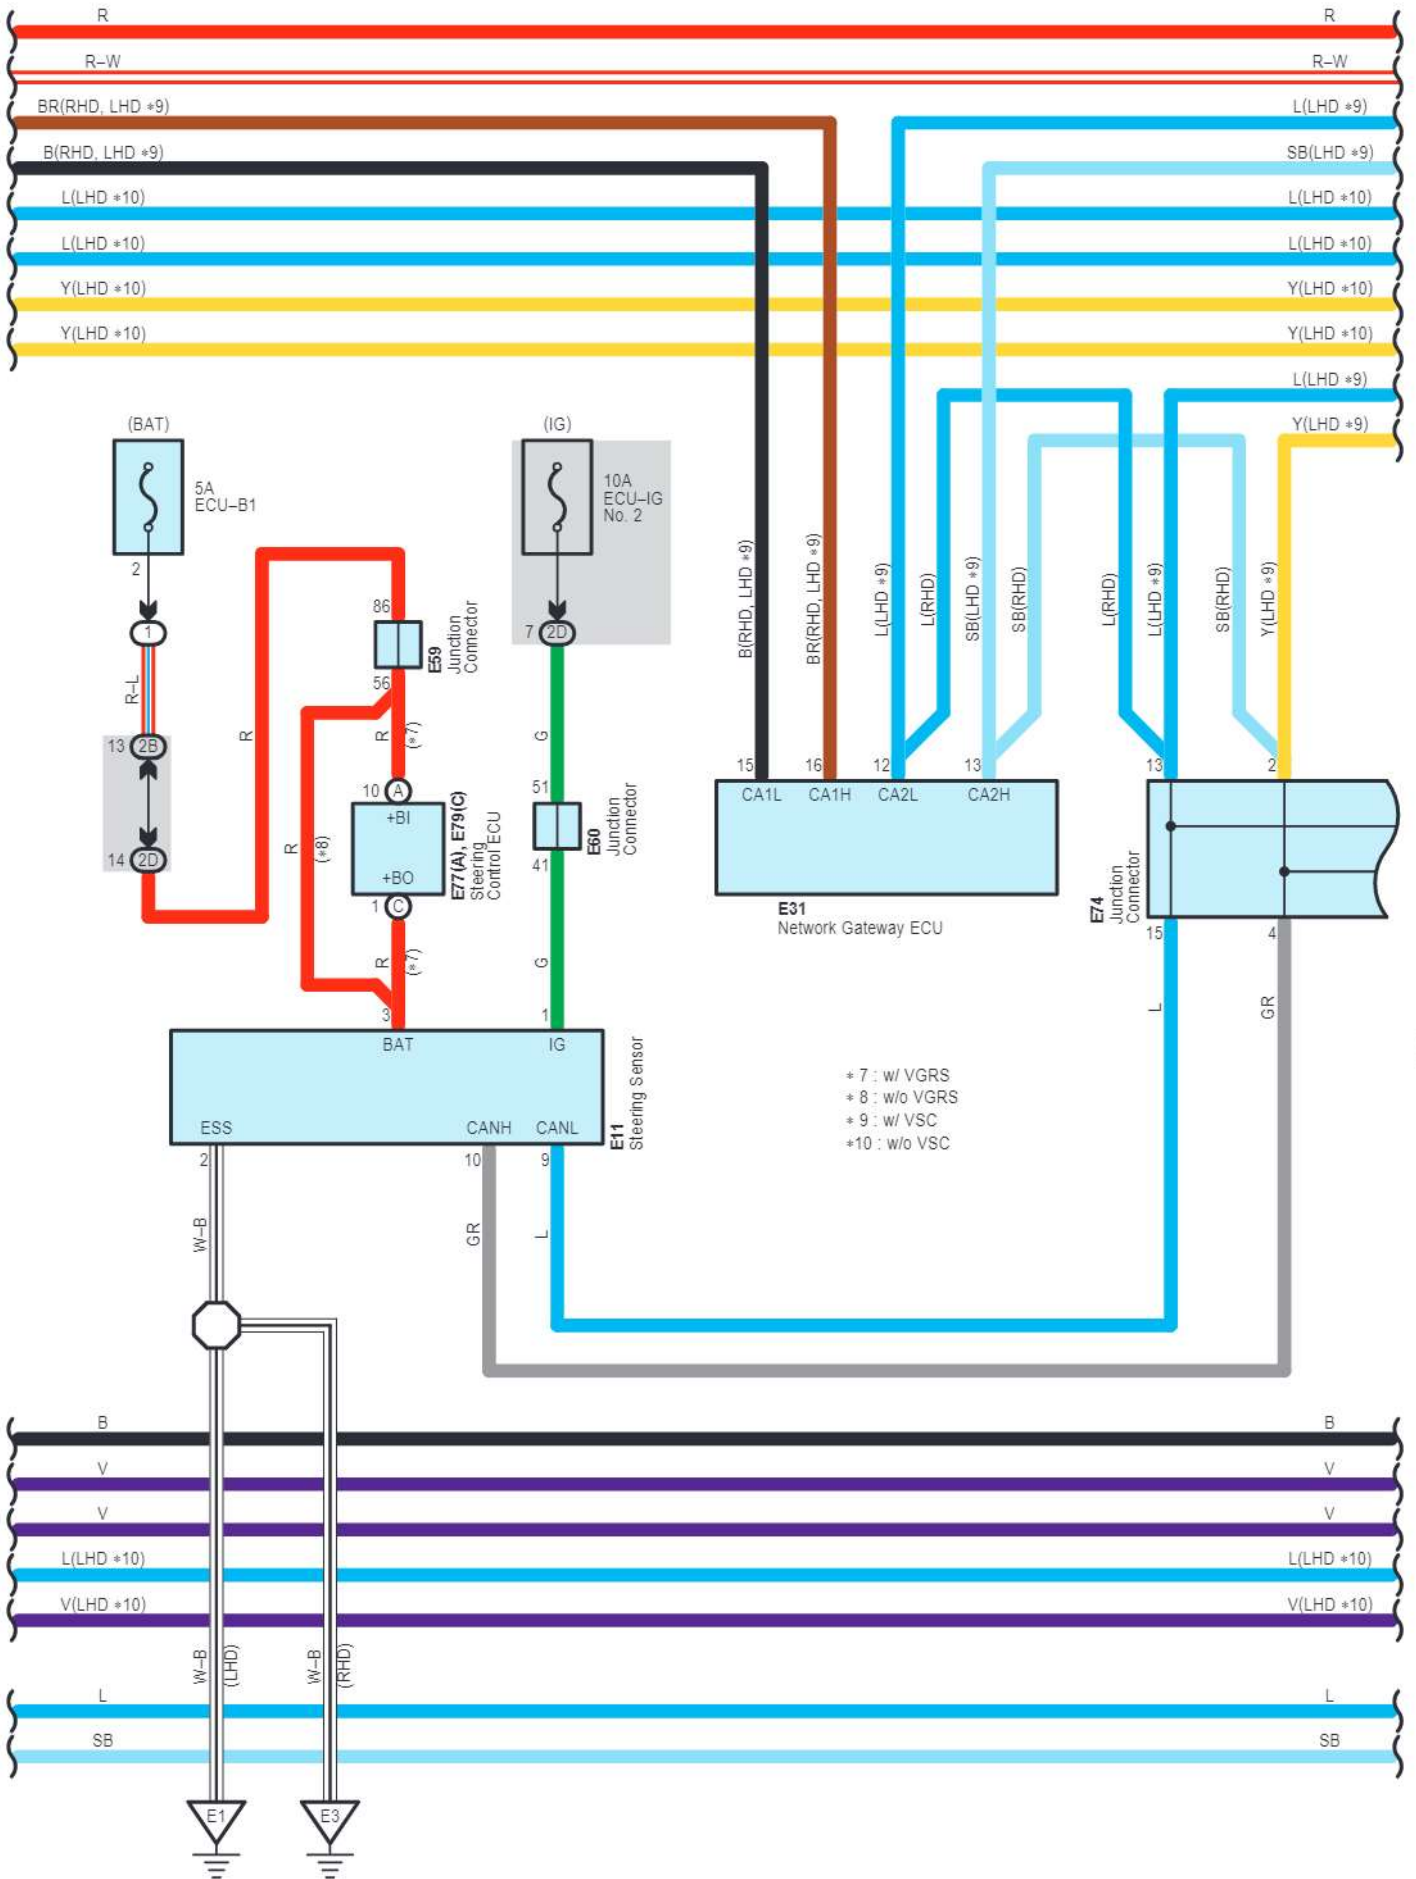

Dynamic Radar Cruise Control <1UR-FE>