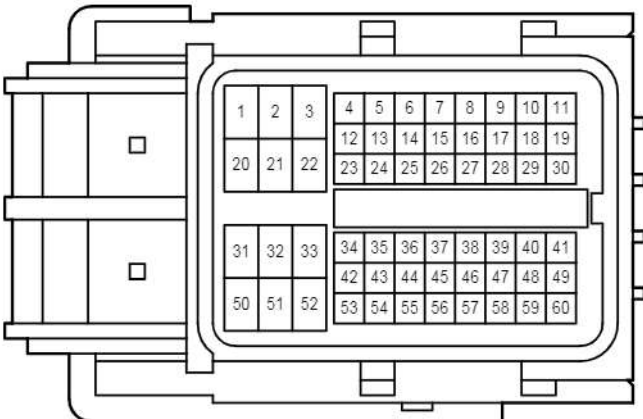

Combination Meter

A 52
Black

cardiagn.com