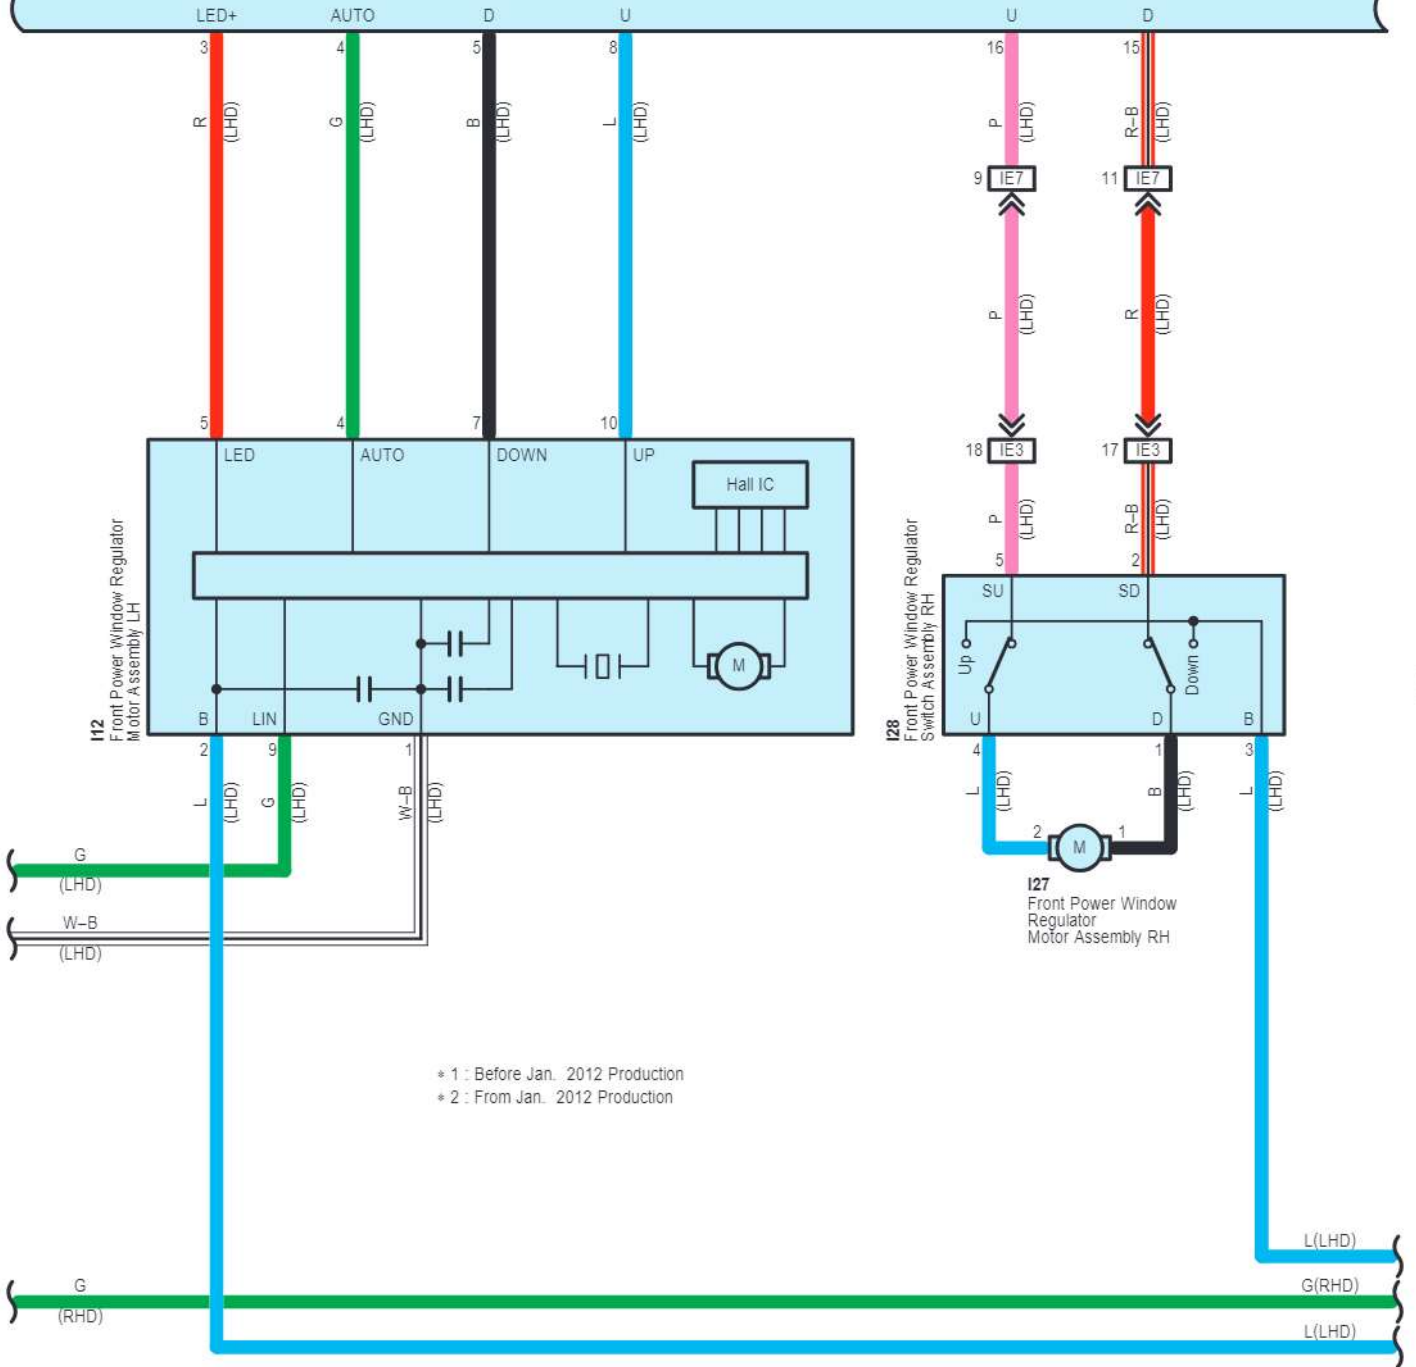

Power Window <Driver's Door Only Jam Protection>

E1(A), E3(C)
Main Body ECU

I31
Multiplex Network Master Switch Assembly

cardiagn.com