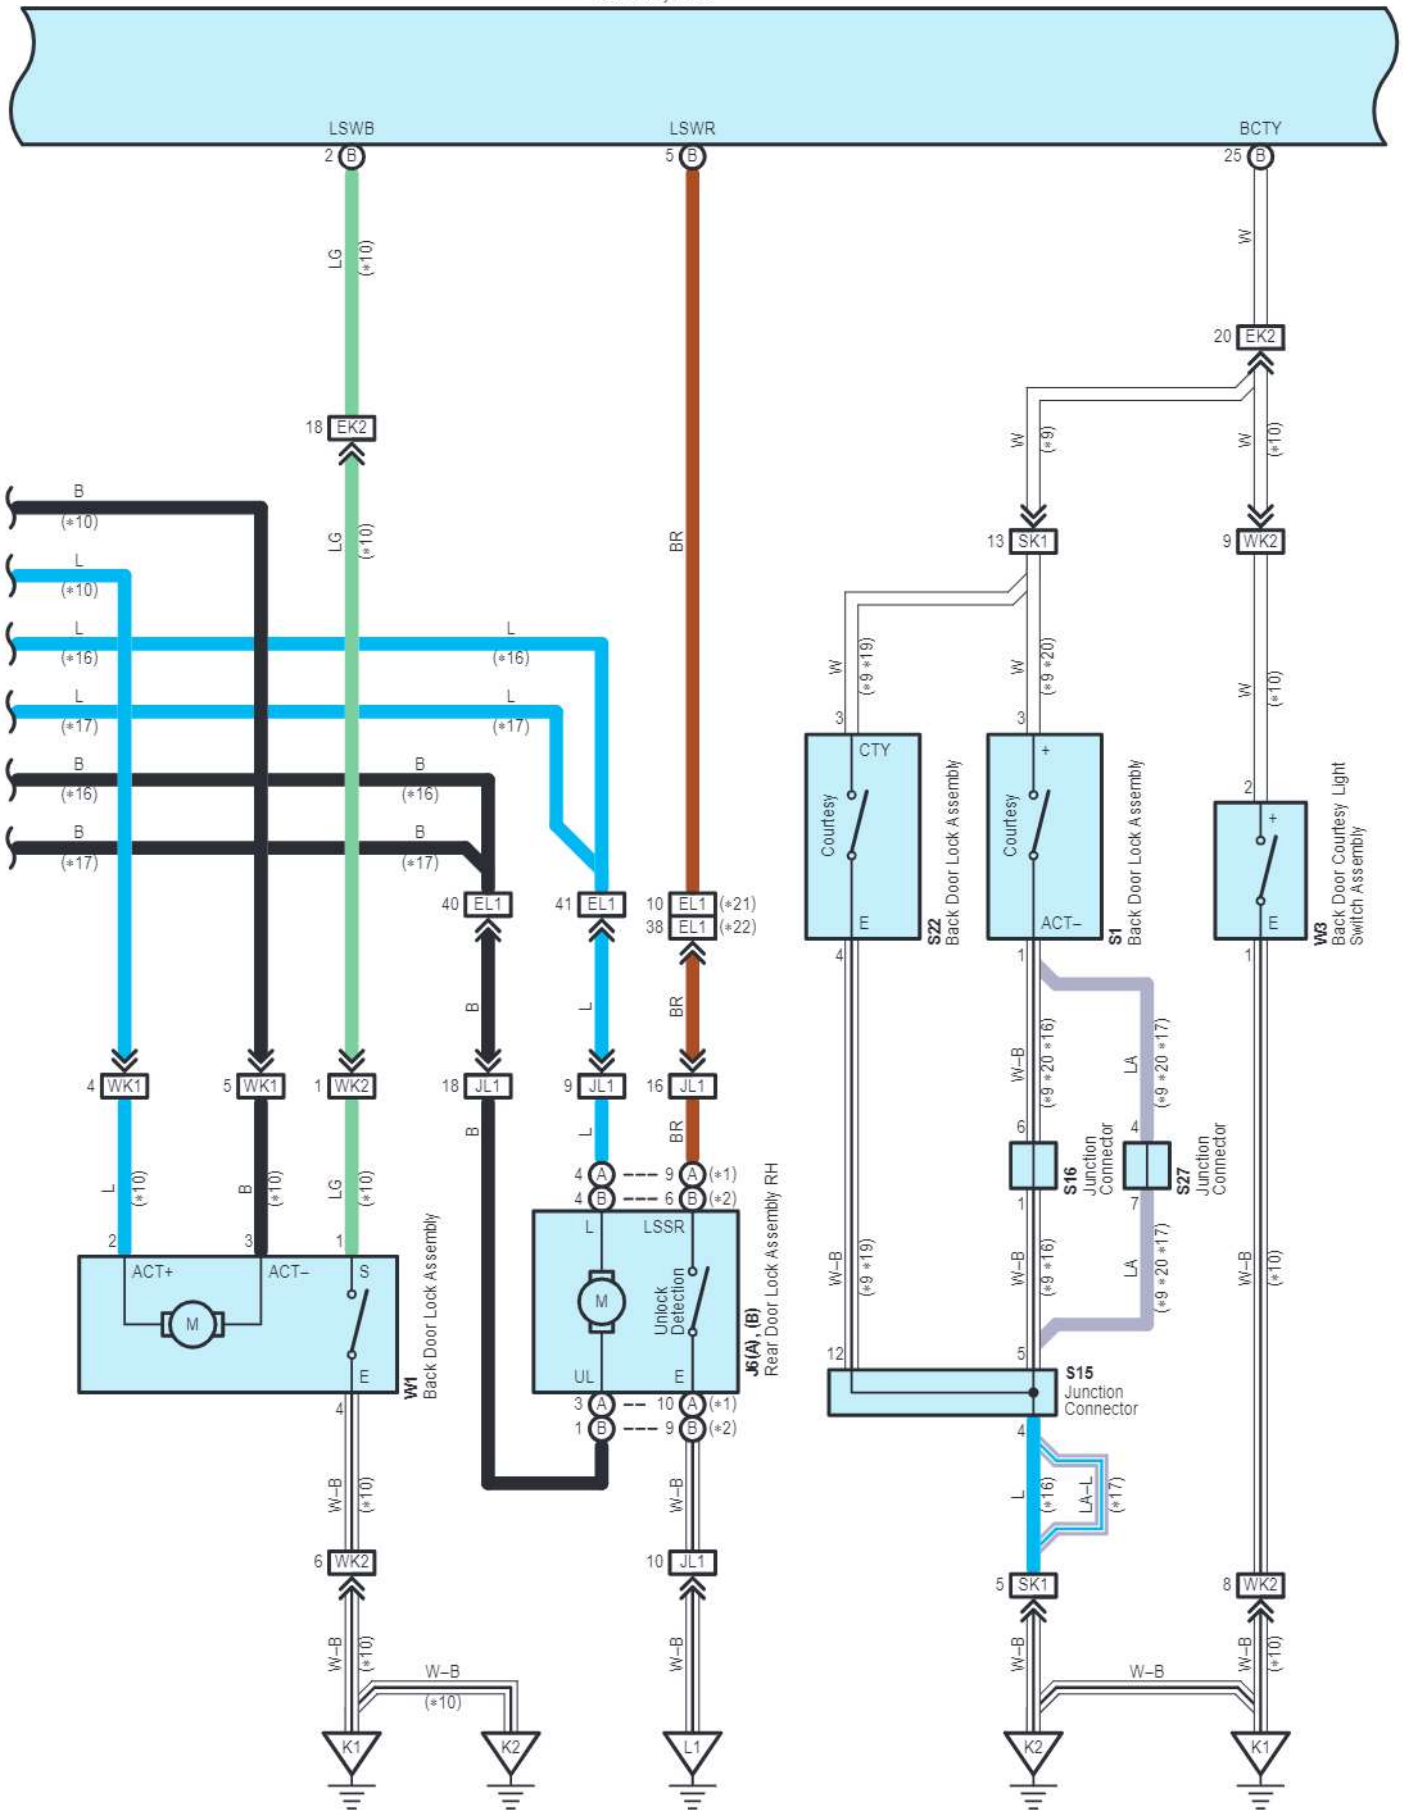

Door Lock Control

E1(A), E2(B), E3(C), E4(D)
Main Body ECU