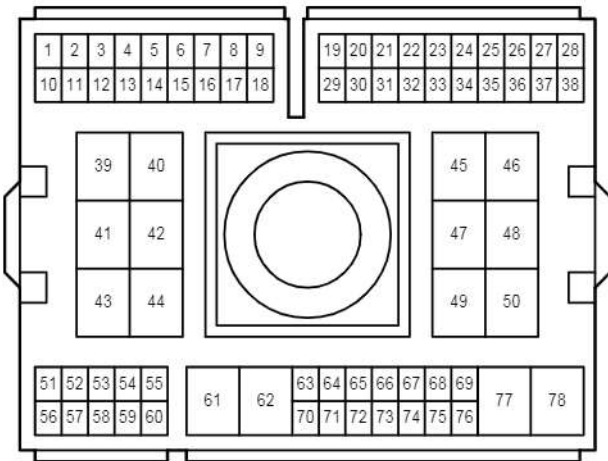

EK1

White

Blue

White

EK4

White

FE4

White