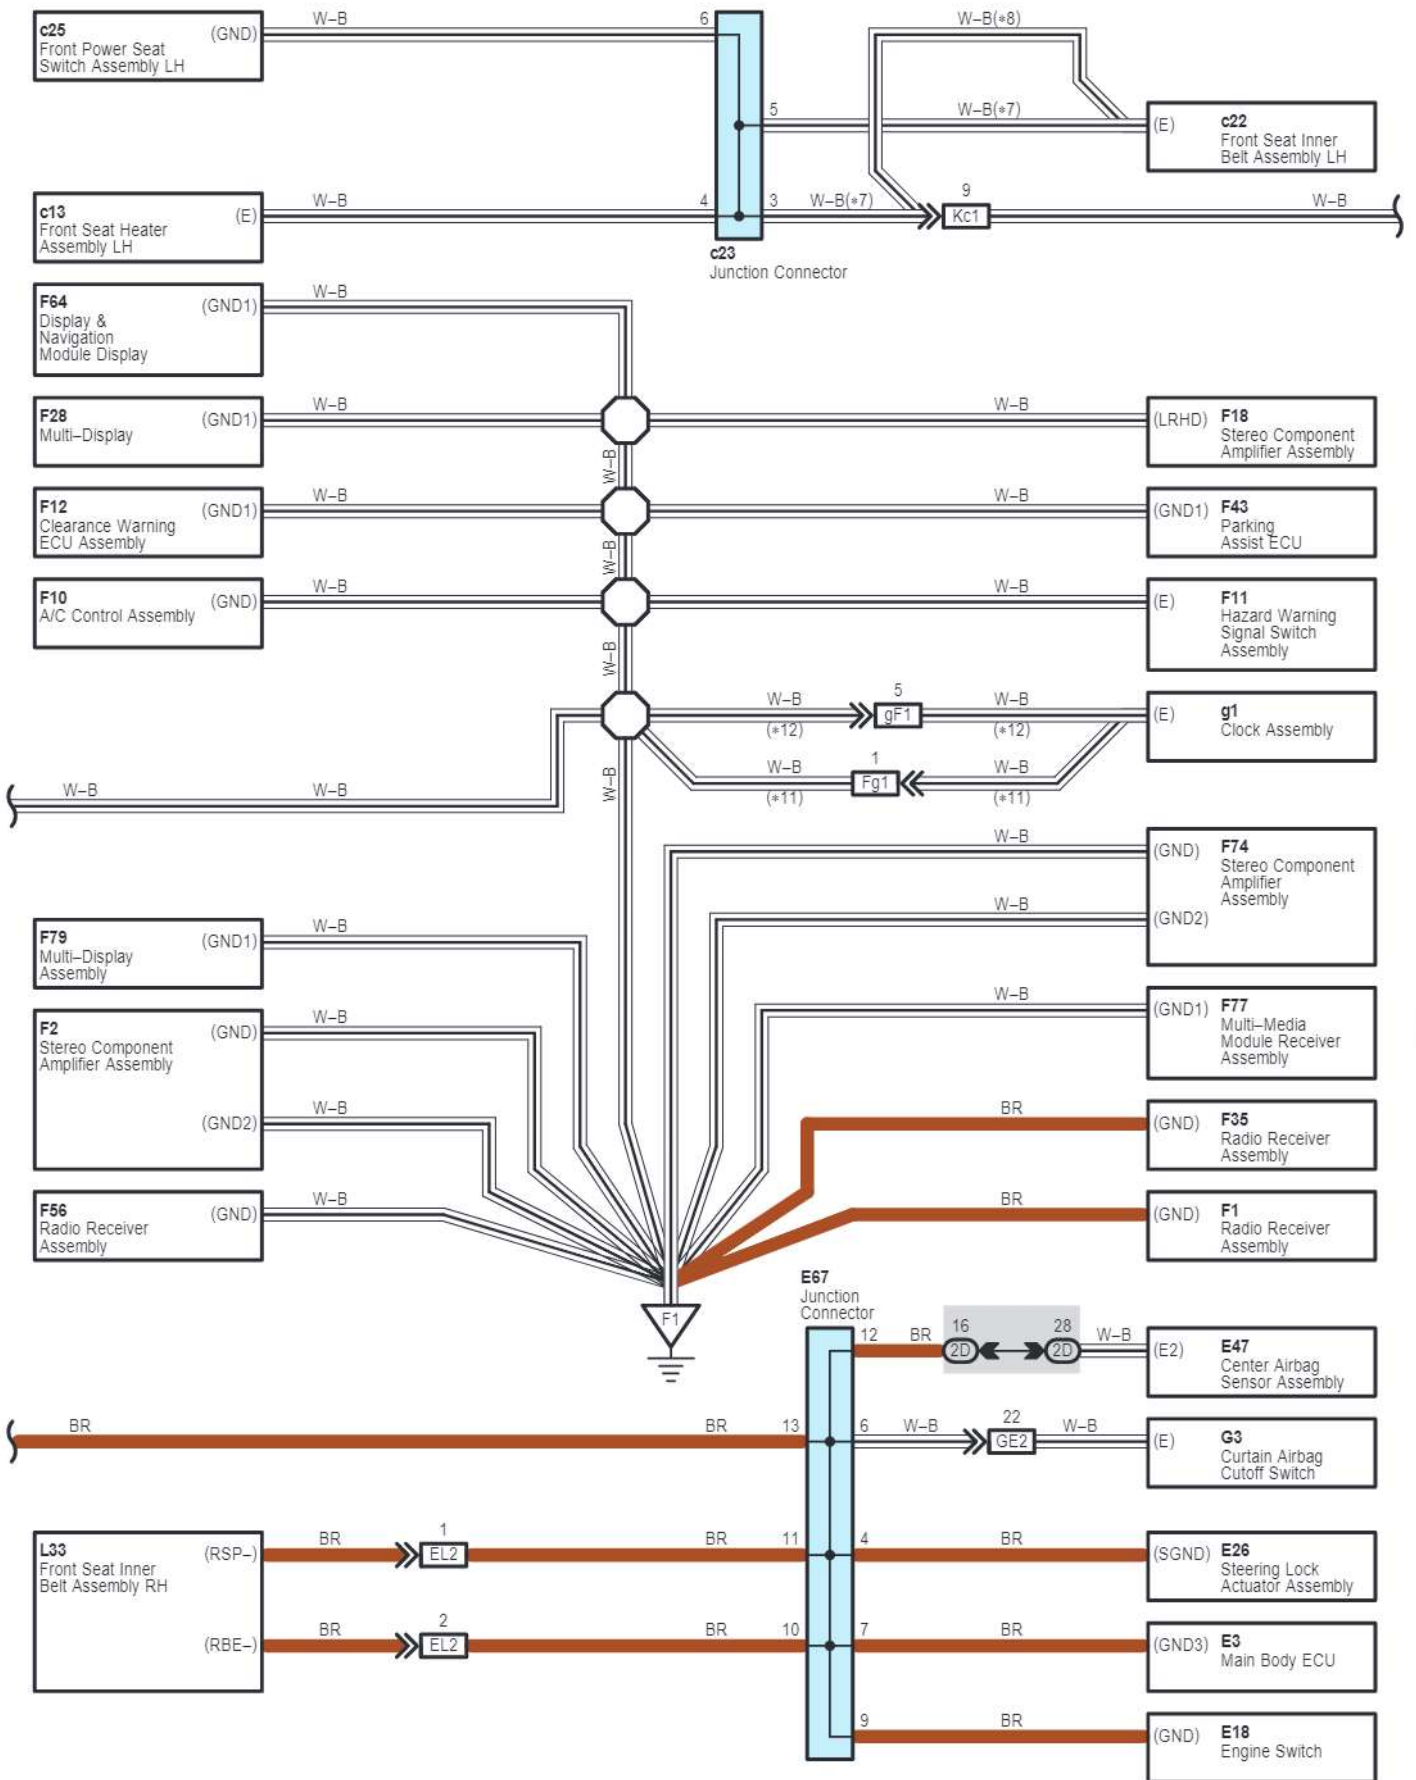

Ground Point <RHD>

cardiagn.com