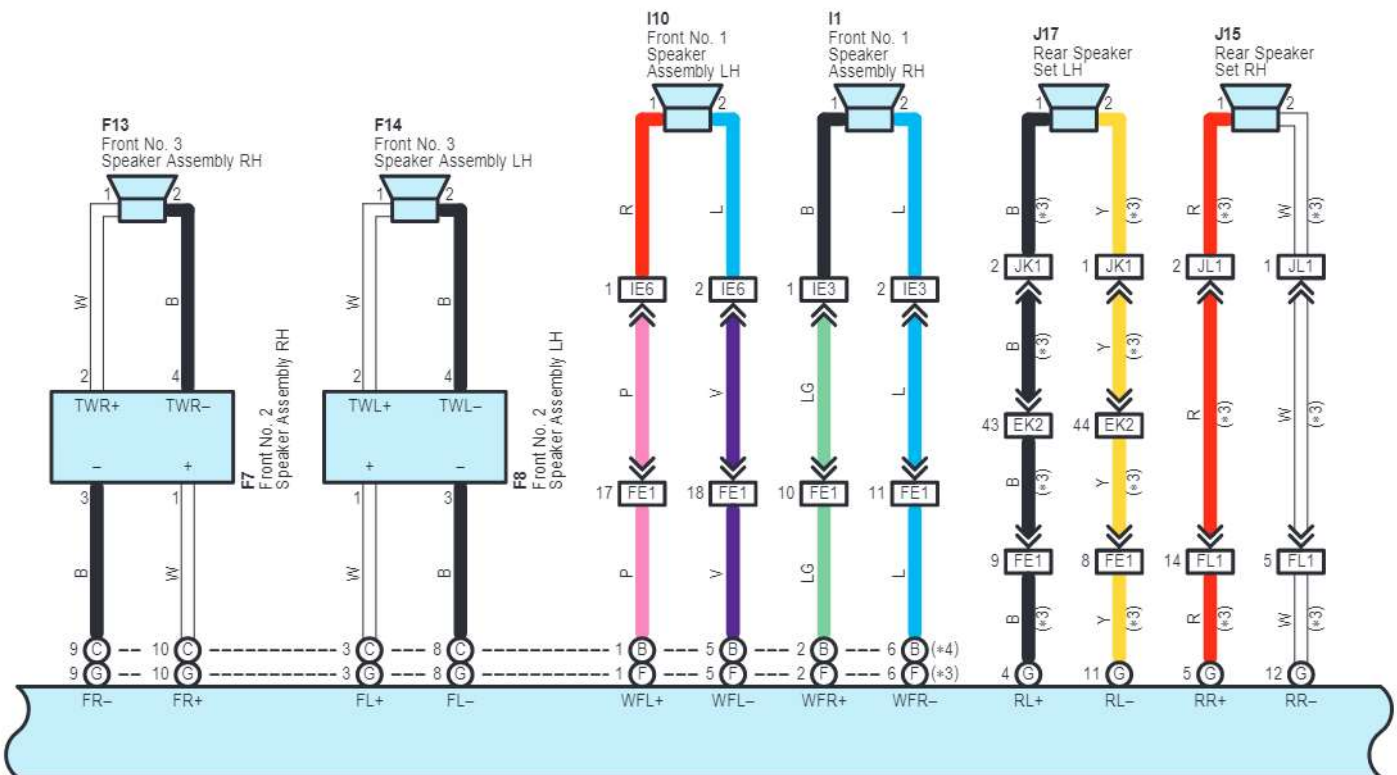

cardiagn.com

F56(E)
Radio Receiver Assembly

- * 3 : 9 Speaker
- * 4 : 14 Speaker

F2(A), F3(B), (F), F52(C), (G), F59(E)
Stereo Component Amplifier Assembly

cardiagn.com

F56(E)
Radio Receiver Assembly

cardiagn.com