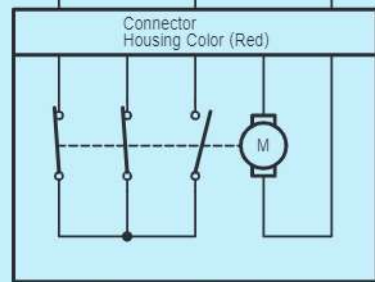

Damper Servo Motor
(Front Air Mix LH) (LHD)
Damper Servo Motor
(Front Air Mix RH) (RHD)

z53(D)
A/C Blower Assembly

cardiagn.com