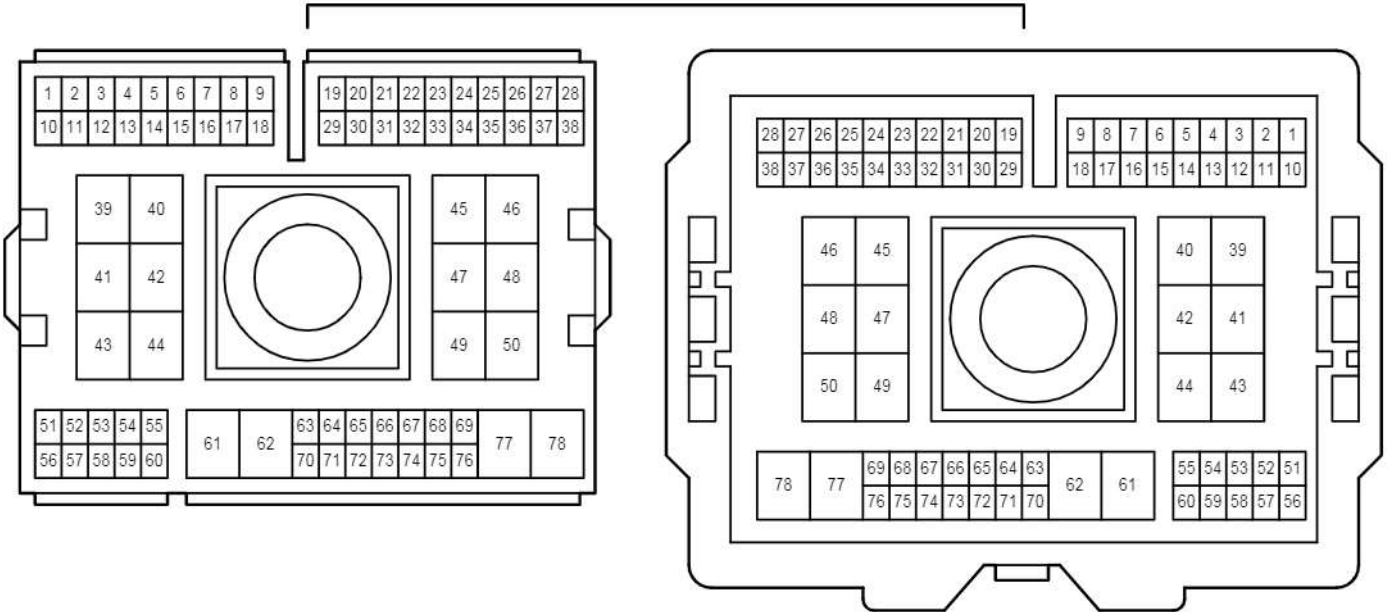

Interior Light

S 22

Black

S 25

Black

S 26

White

S 27

Dark Gray

W 3

Blue

2B

White

2C

White

2D

White

EA1

White

cardiagn.com