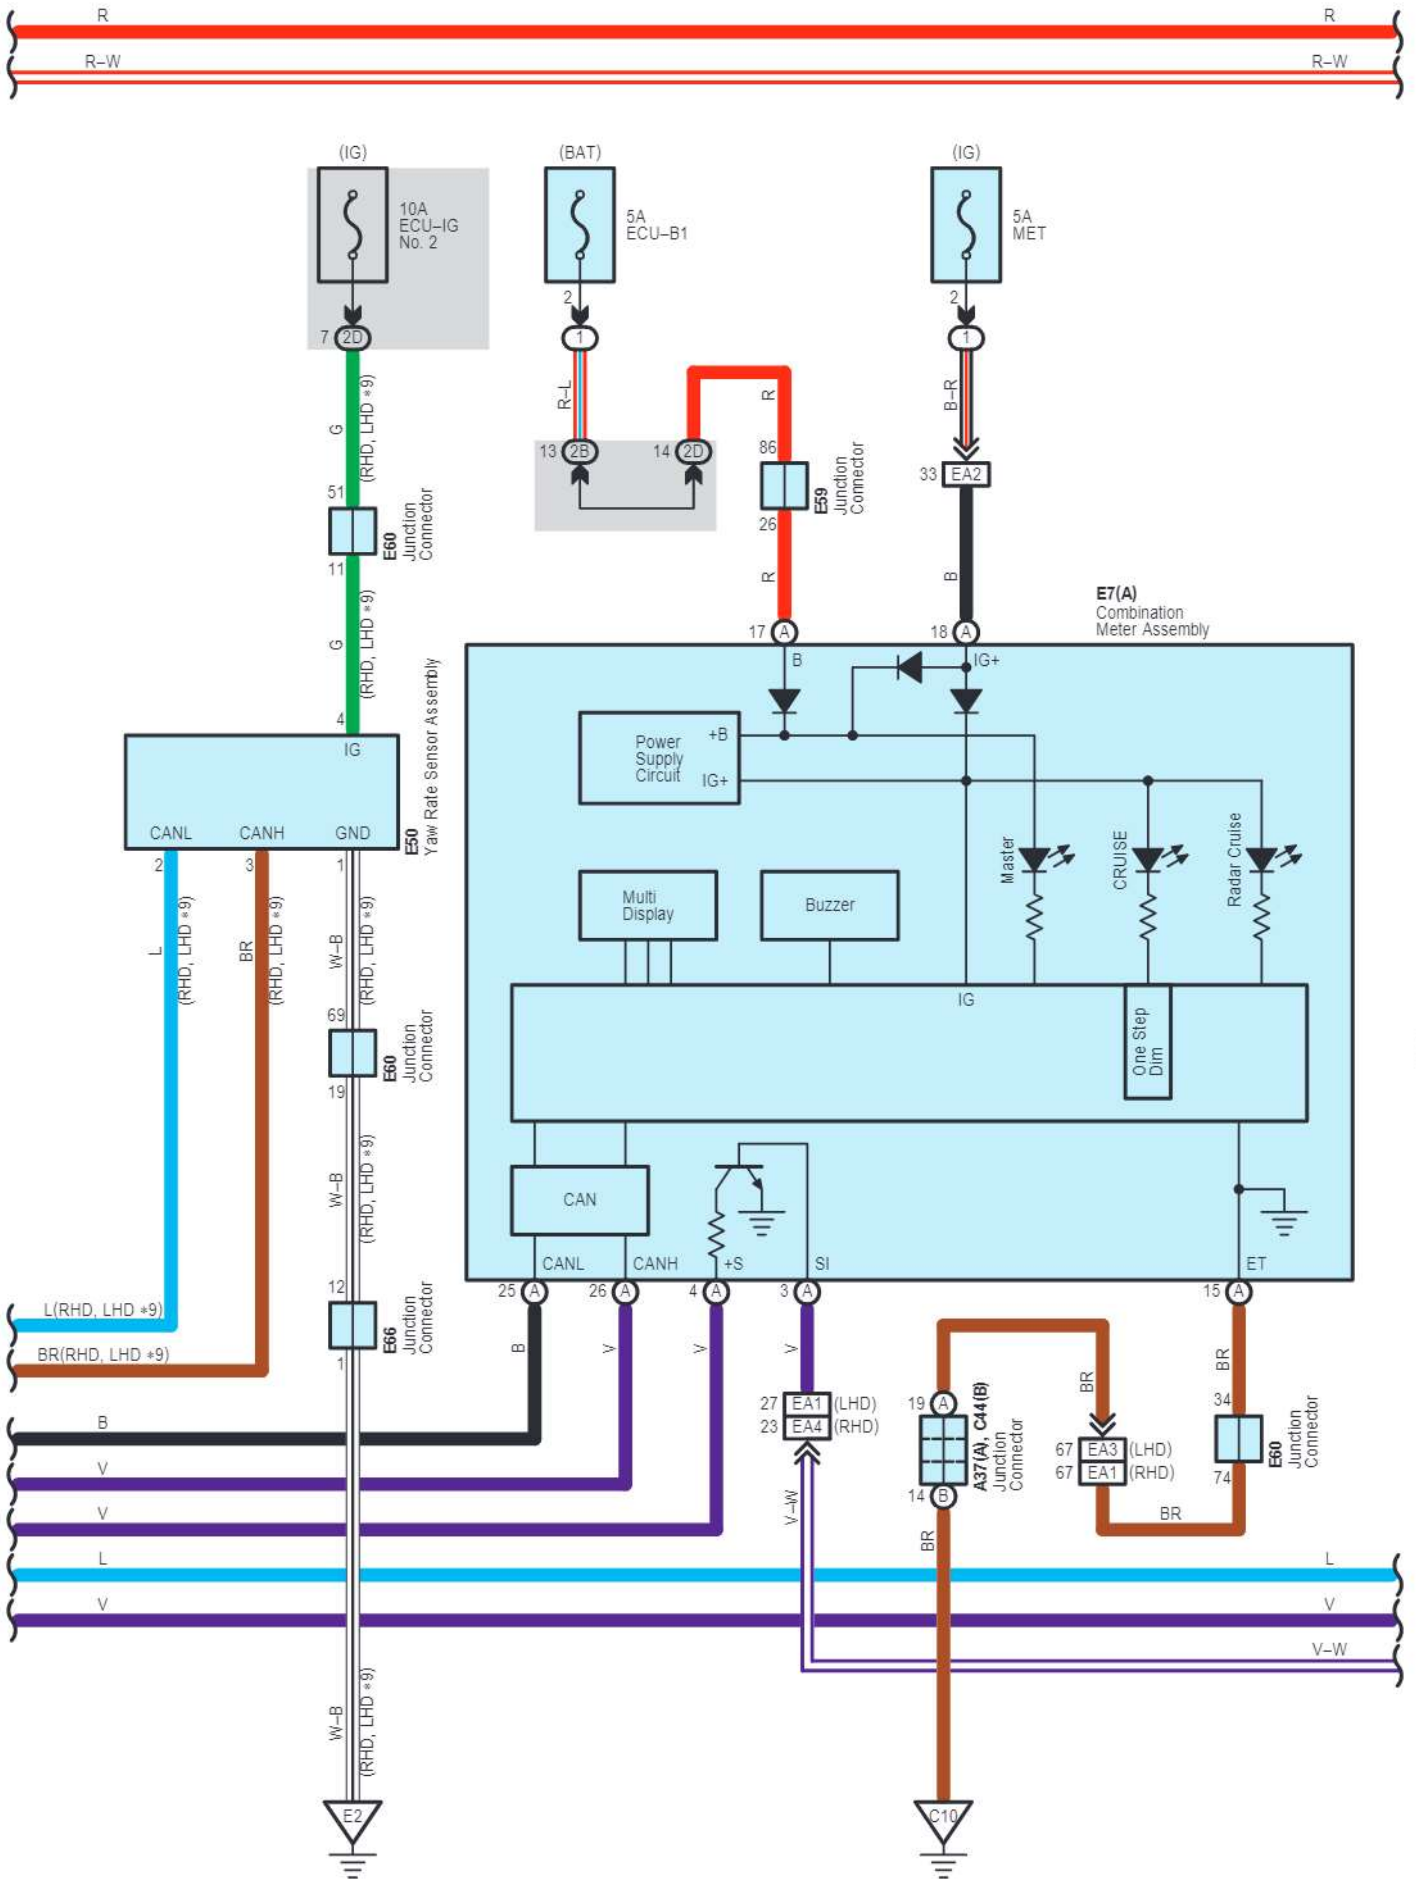

cardiagn.com