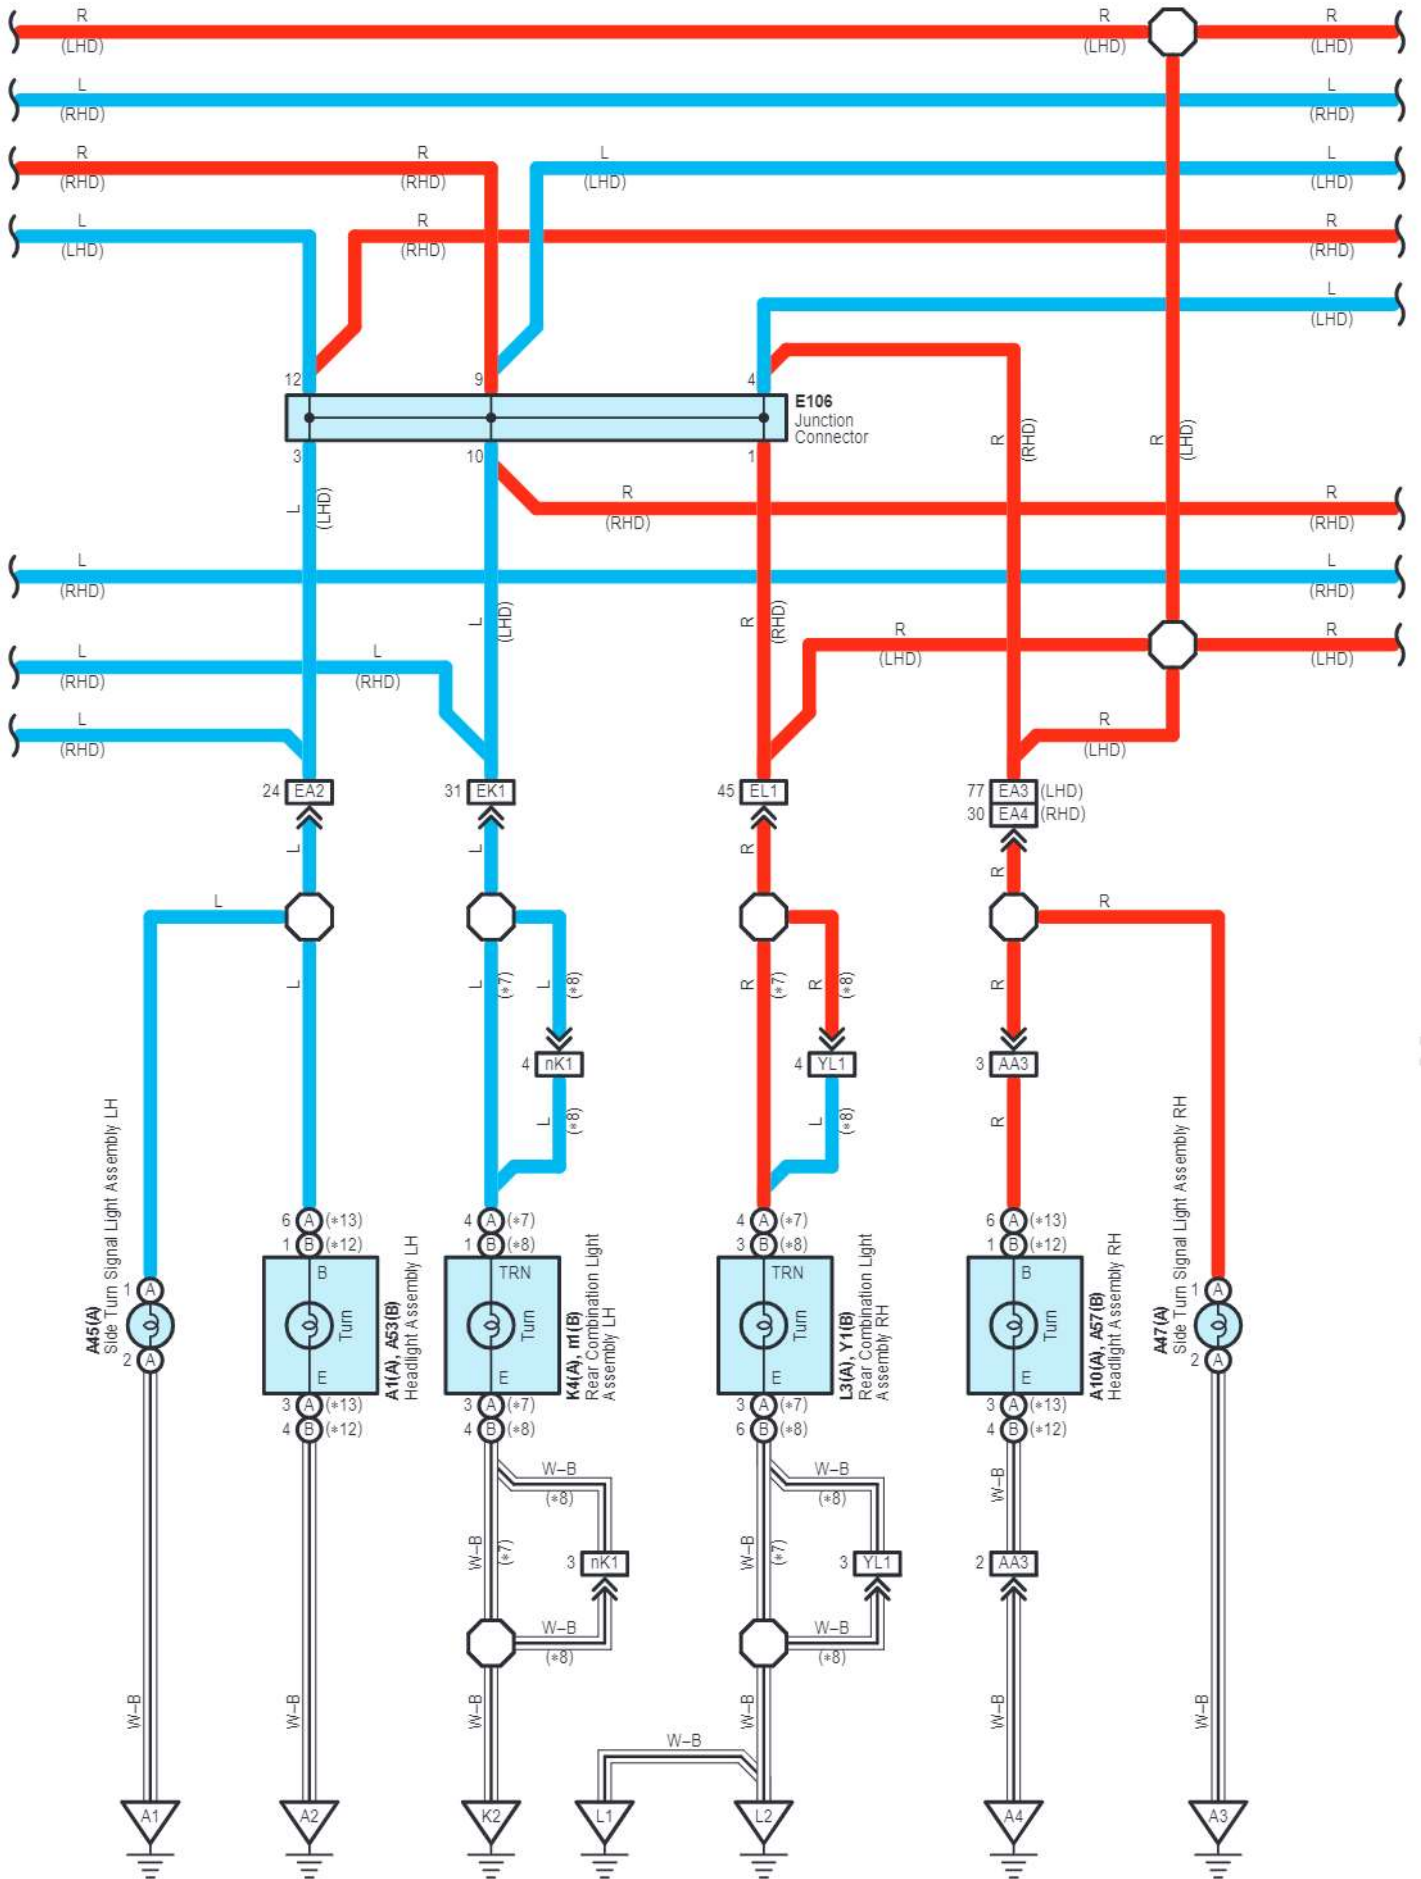

Turn Signal and Hazard Warning Light <From Jan. 2012 Production>

cardiagn.com