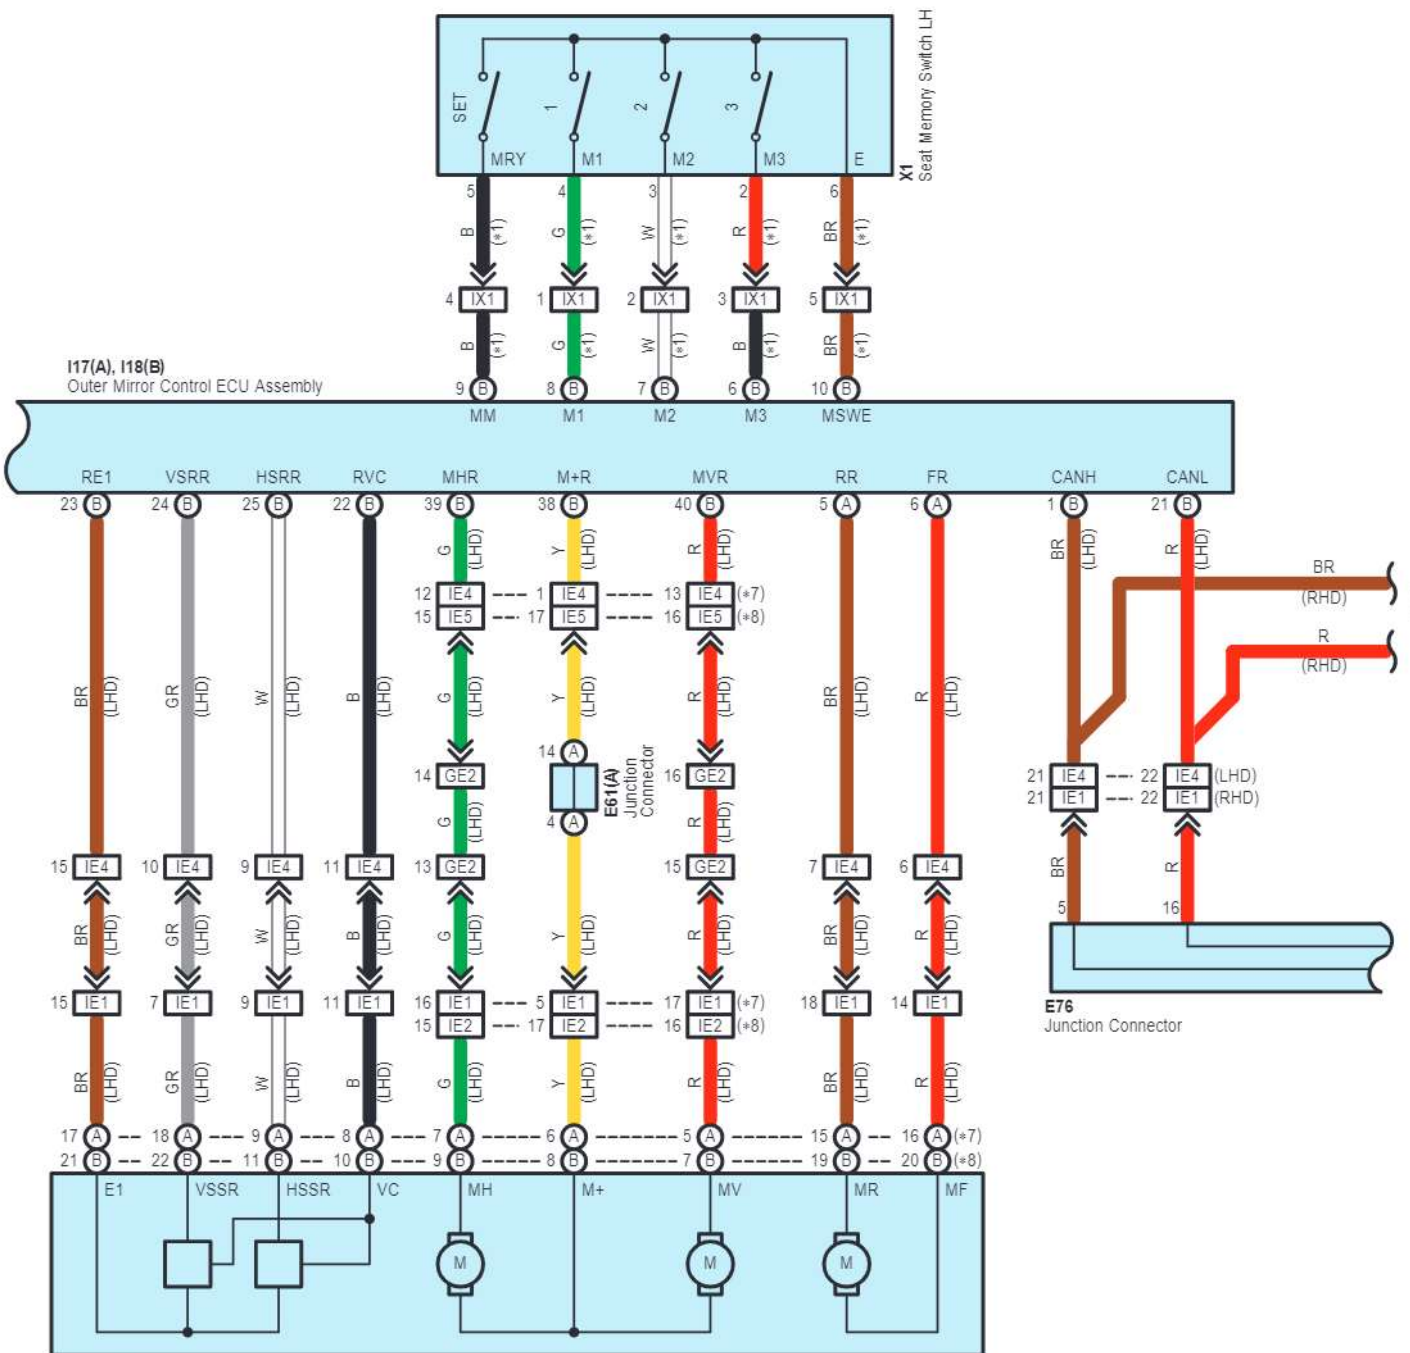

Remote Control Mirror <w/ Retractor>

E1(A), E2(B), E3(C)
Main Body ECU

- 1 : LHD w/ Seat Position Memory
- 7 : Before Jan. 2012 Production
- 8 : From Jan. 2012 Production

cardiagn.com