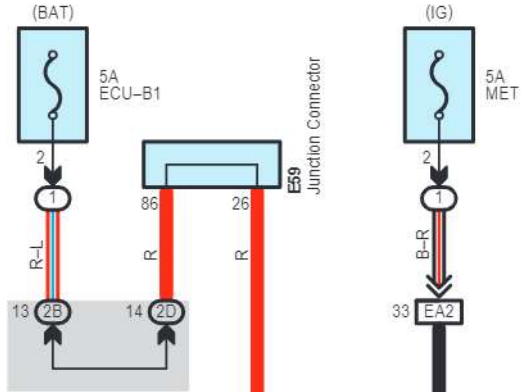

- *17 : Before Jan. 2012 Production
- *18 : From Jan. 2012 Production
- *25 : Before Jan. 2012 Production Liftgate Type
- *26 : From Jan. 2012 Production Liftgate Type, Swing Type
- *27 : 1VD-FTV w/ DPF
- *28 : 1VD-FTV w/o DPF
- *29 : 3UR-FE, 1UR-FE

cardiagn.com