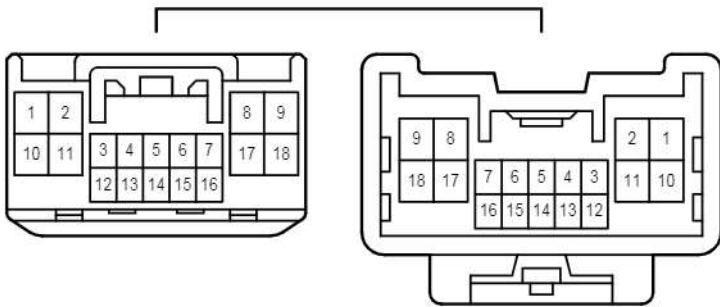

White

IE6

White

JK1
White

JL1
White

zE1
Brown

cardiagn.com

* 1 : w/ Bluetooth Hands-Free System