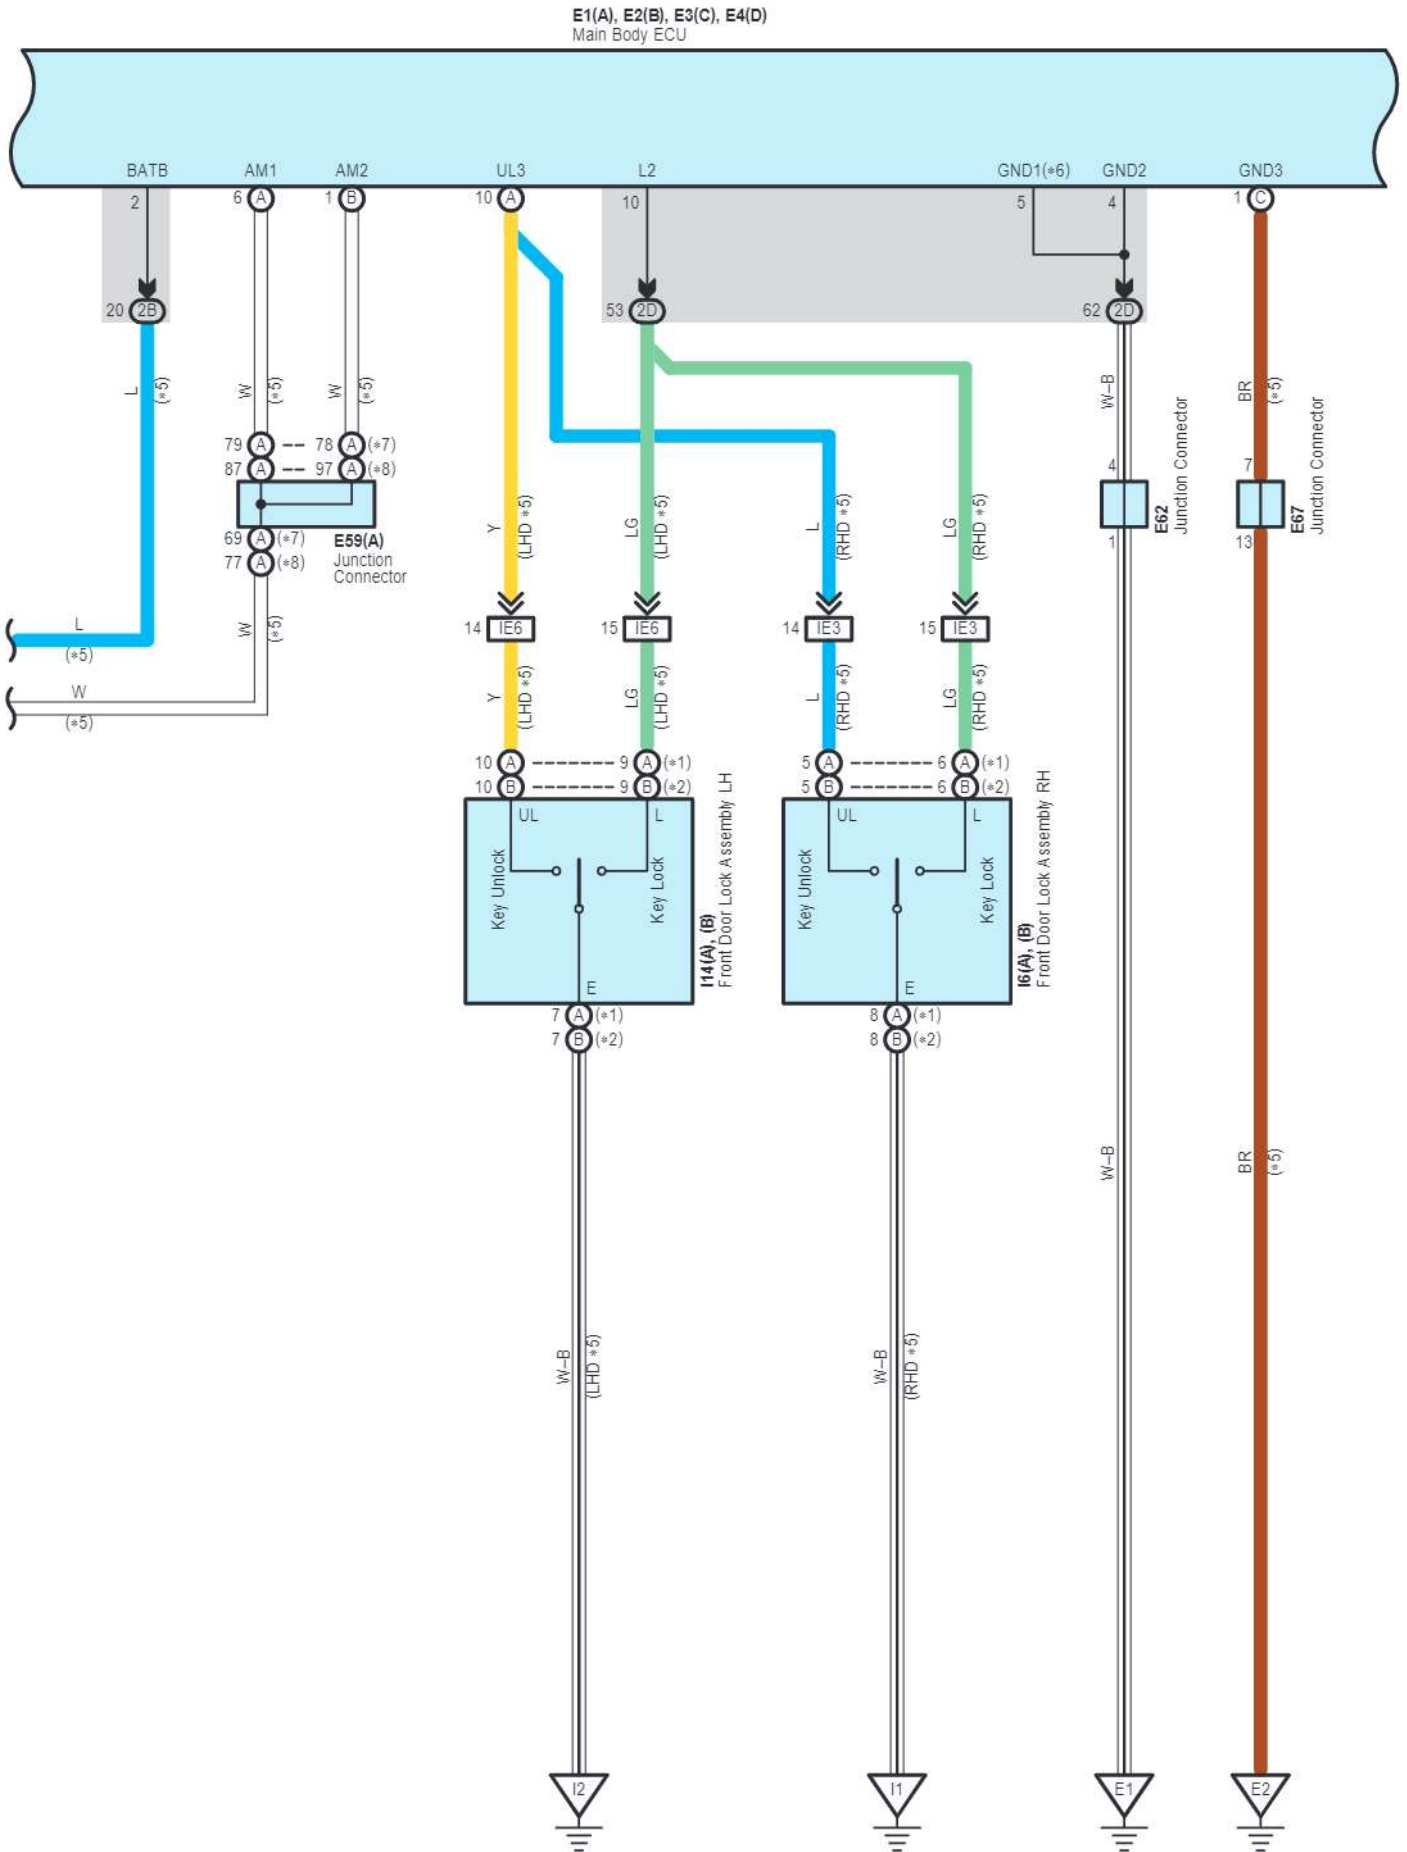

Power Window <All Door Jam Protection>