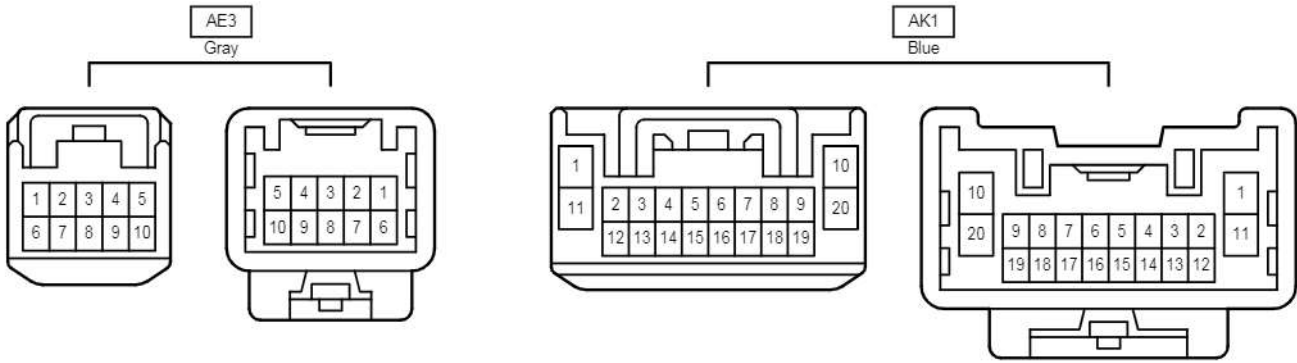

cardiagn.com