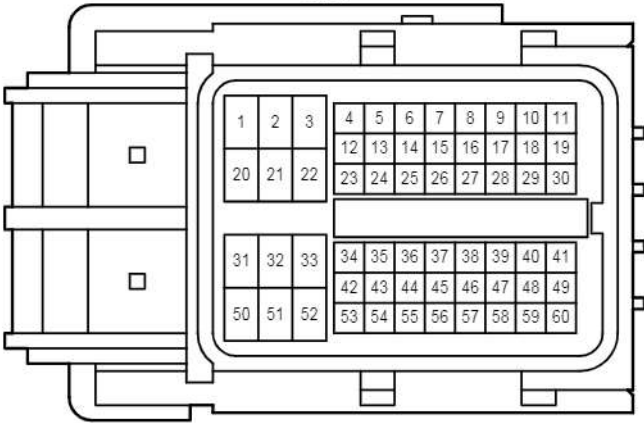

Remote Control Mirror <w/ Retractor>

A 38
Black