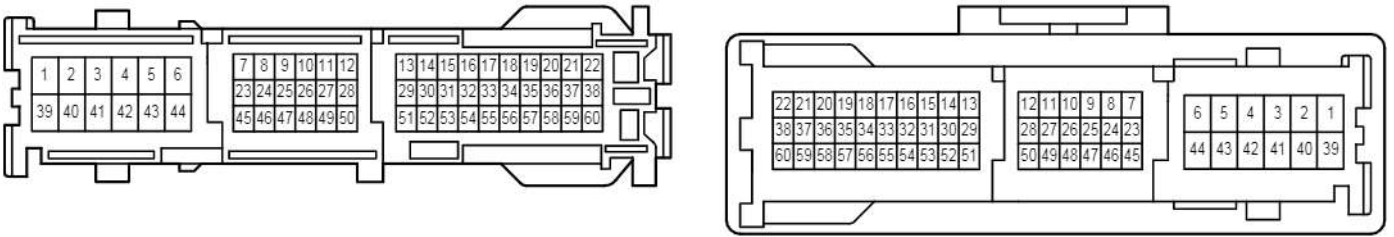

Combination Meter

NK1
White

cardiagn.com