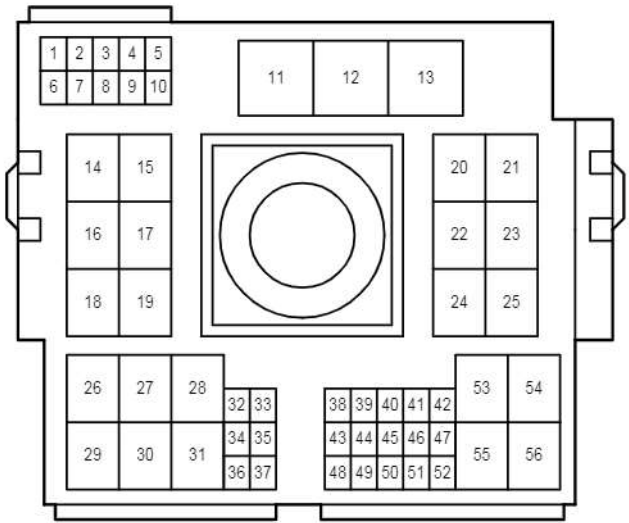

CA3
White

EA1
White

Back-Up Light

EK1

White

Blue

OK1
Black

SK1
White