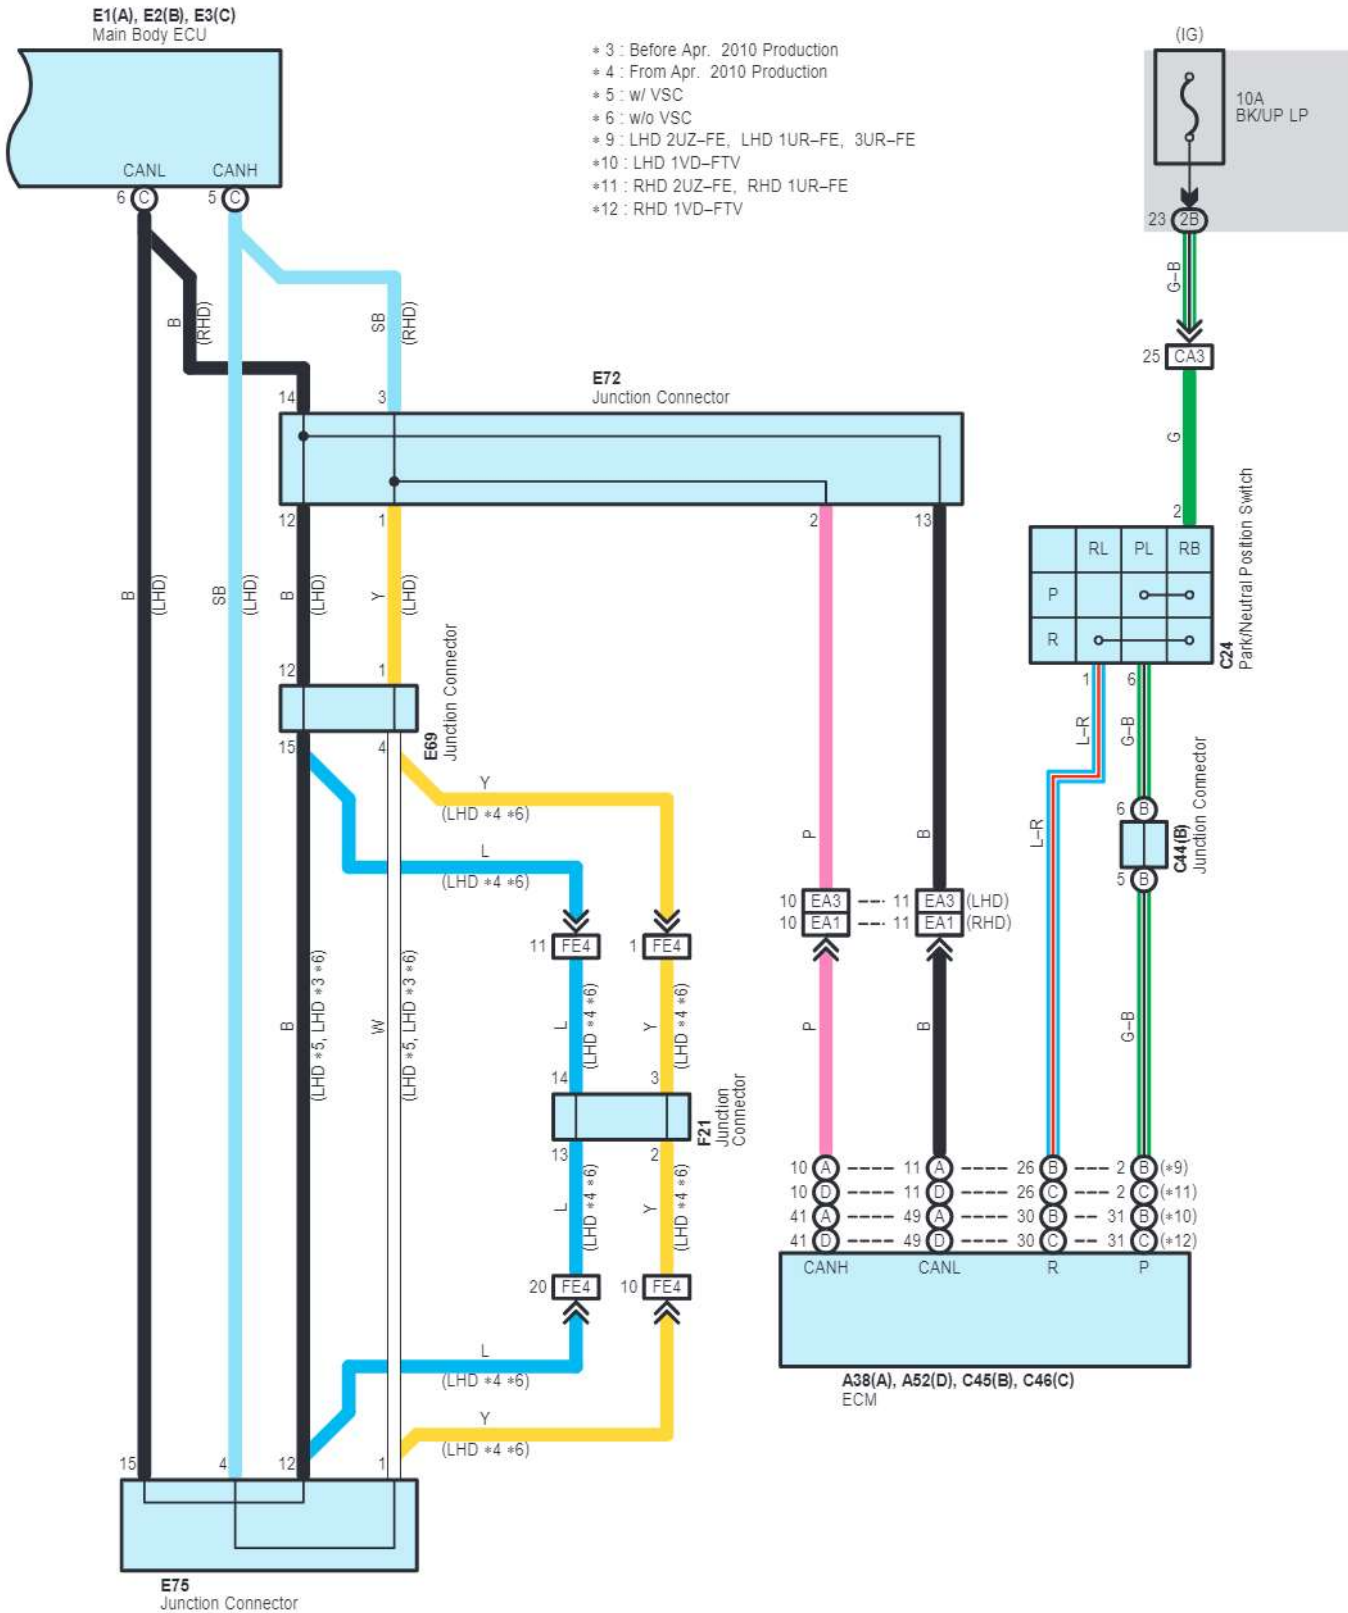

Remote Control Mirror <w/ Retractor>

cardiagn.com