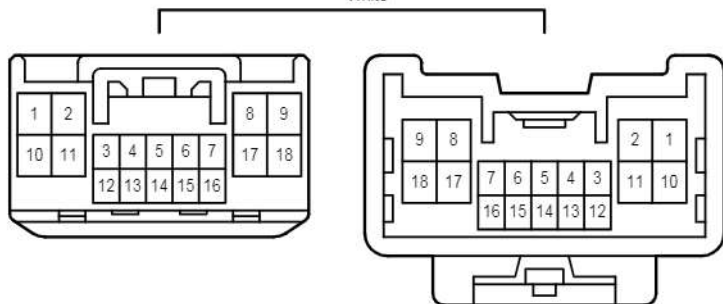

IE6
White

JK1
White

JL1
White

KL1
White

RE2
Blue

SK1
White

SK2
Blue

Electric Tension Reducer