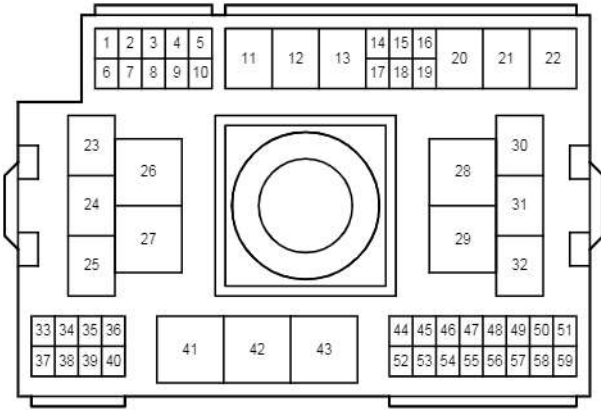

Interior Light

EA2

White

Gray

EK2

White