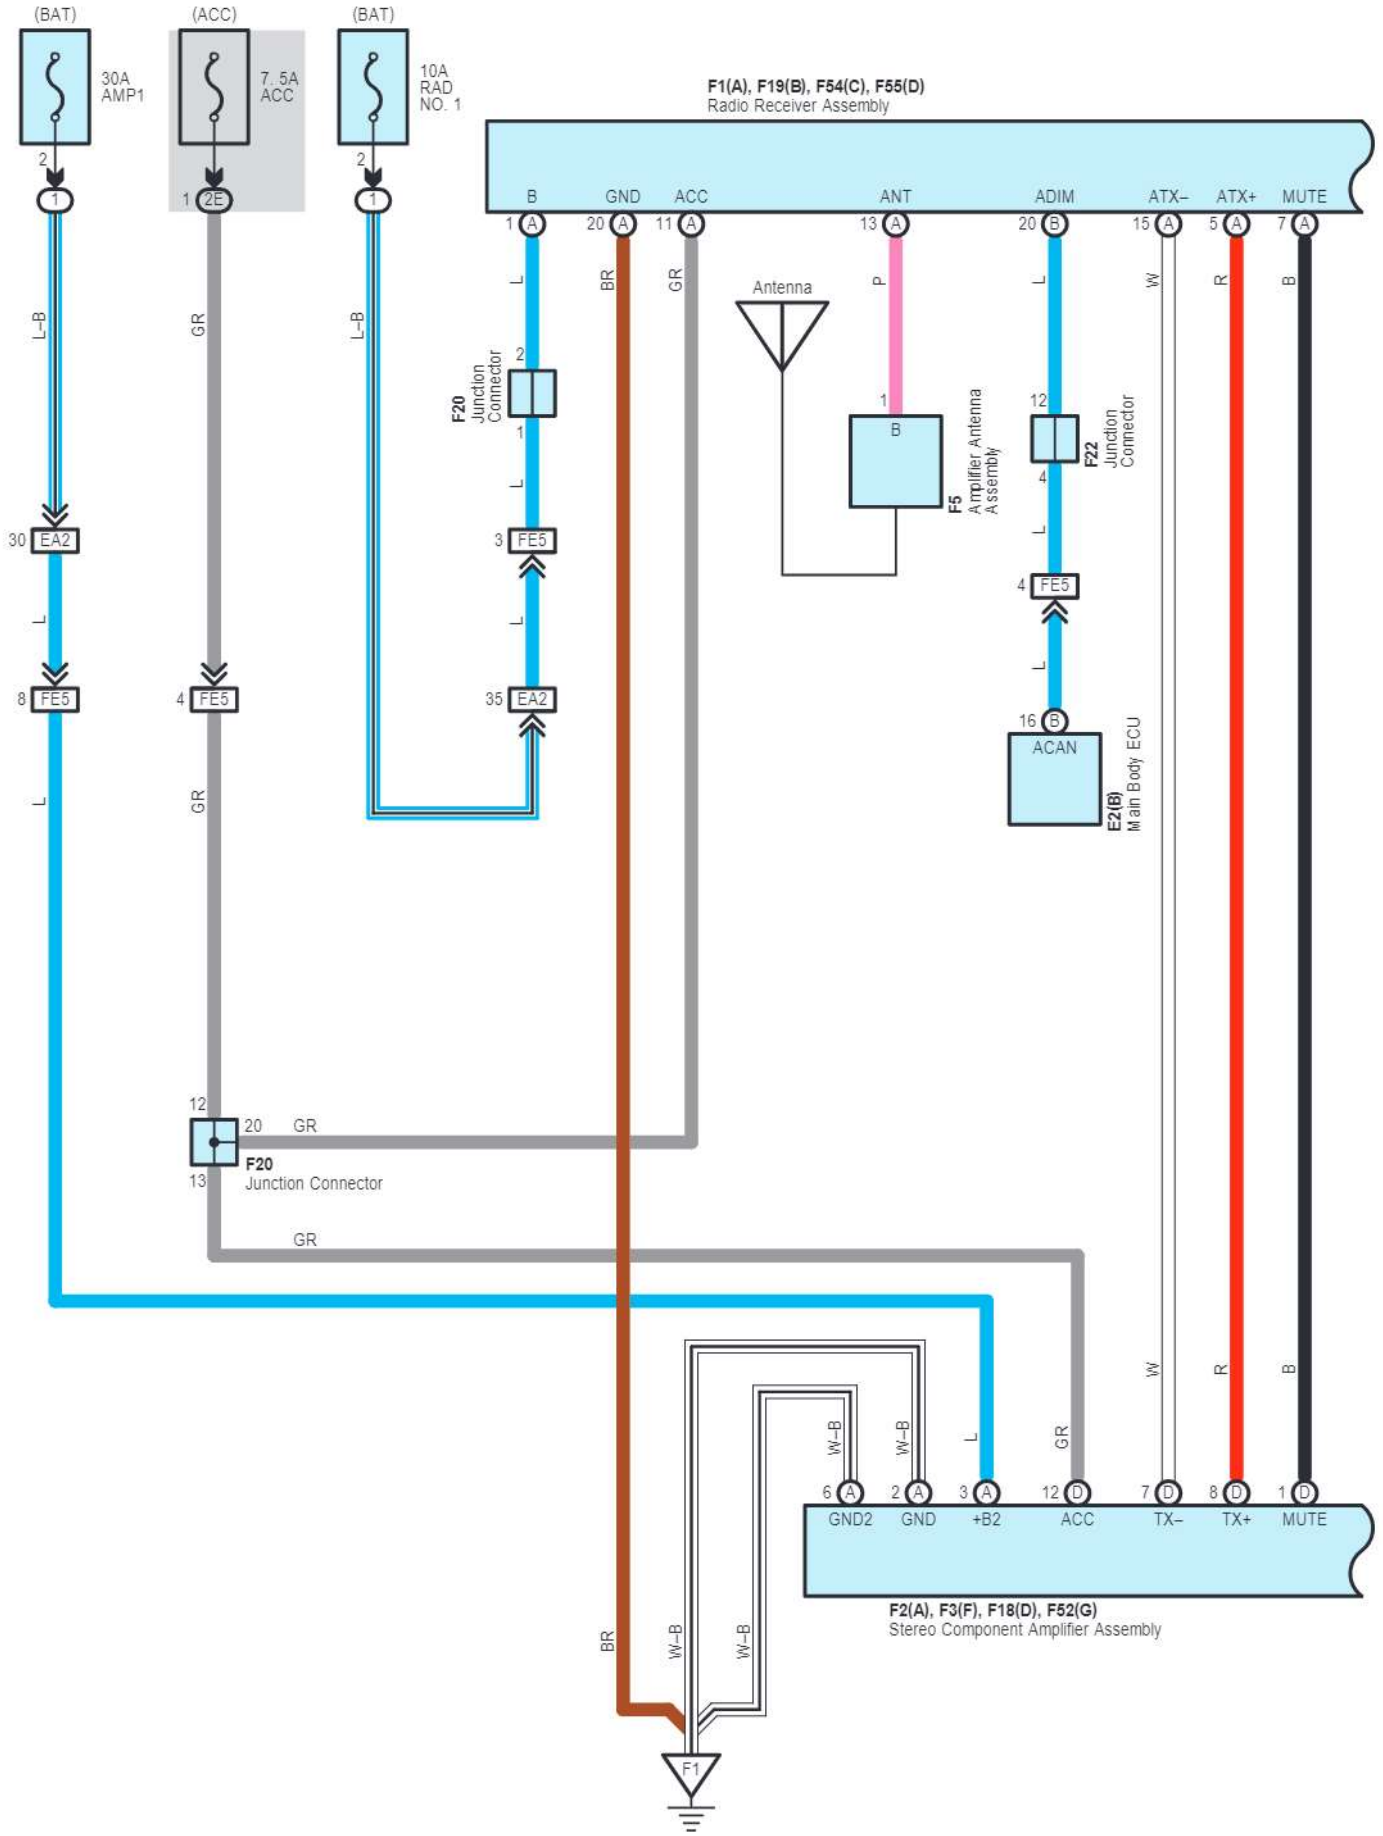

White

IE6

White

JK1
White

JL1
White

zE1
Brown

cardiagn.com

* 1 : w/ Bluetooth Hands-Free System