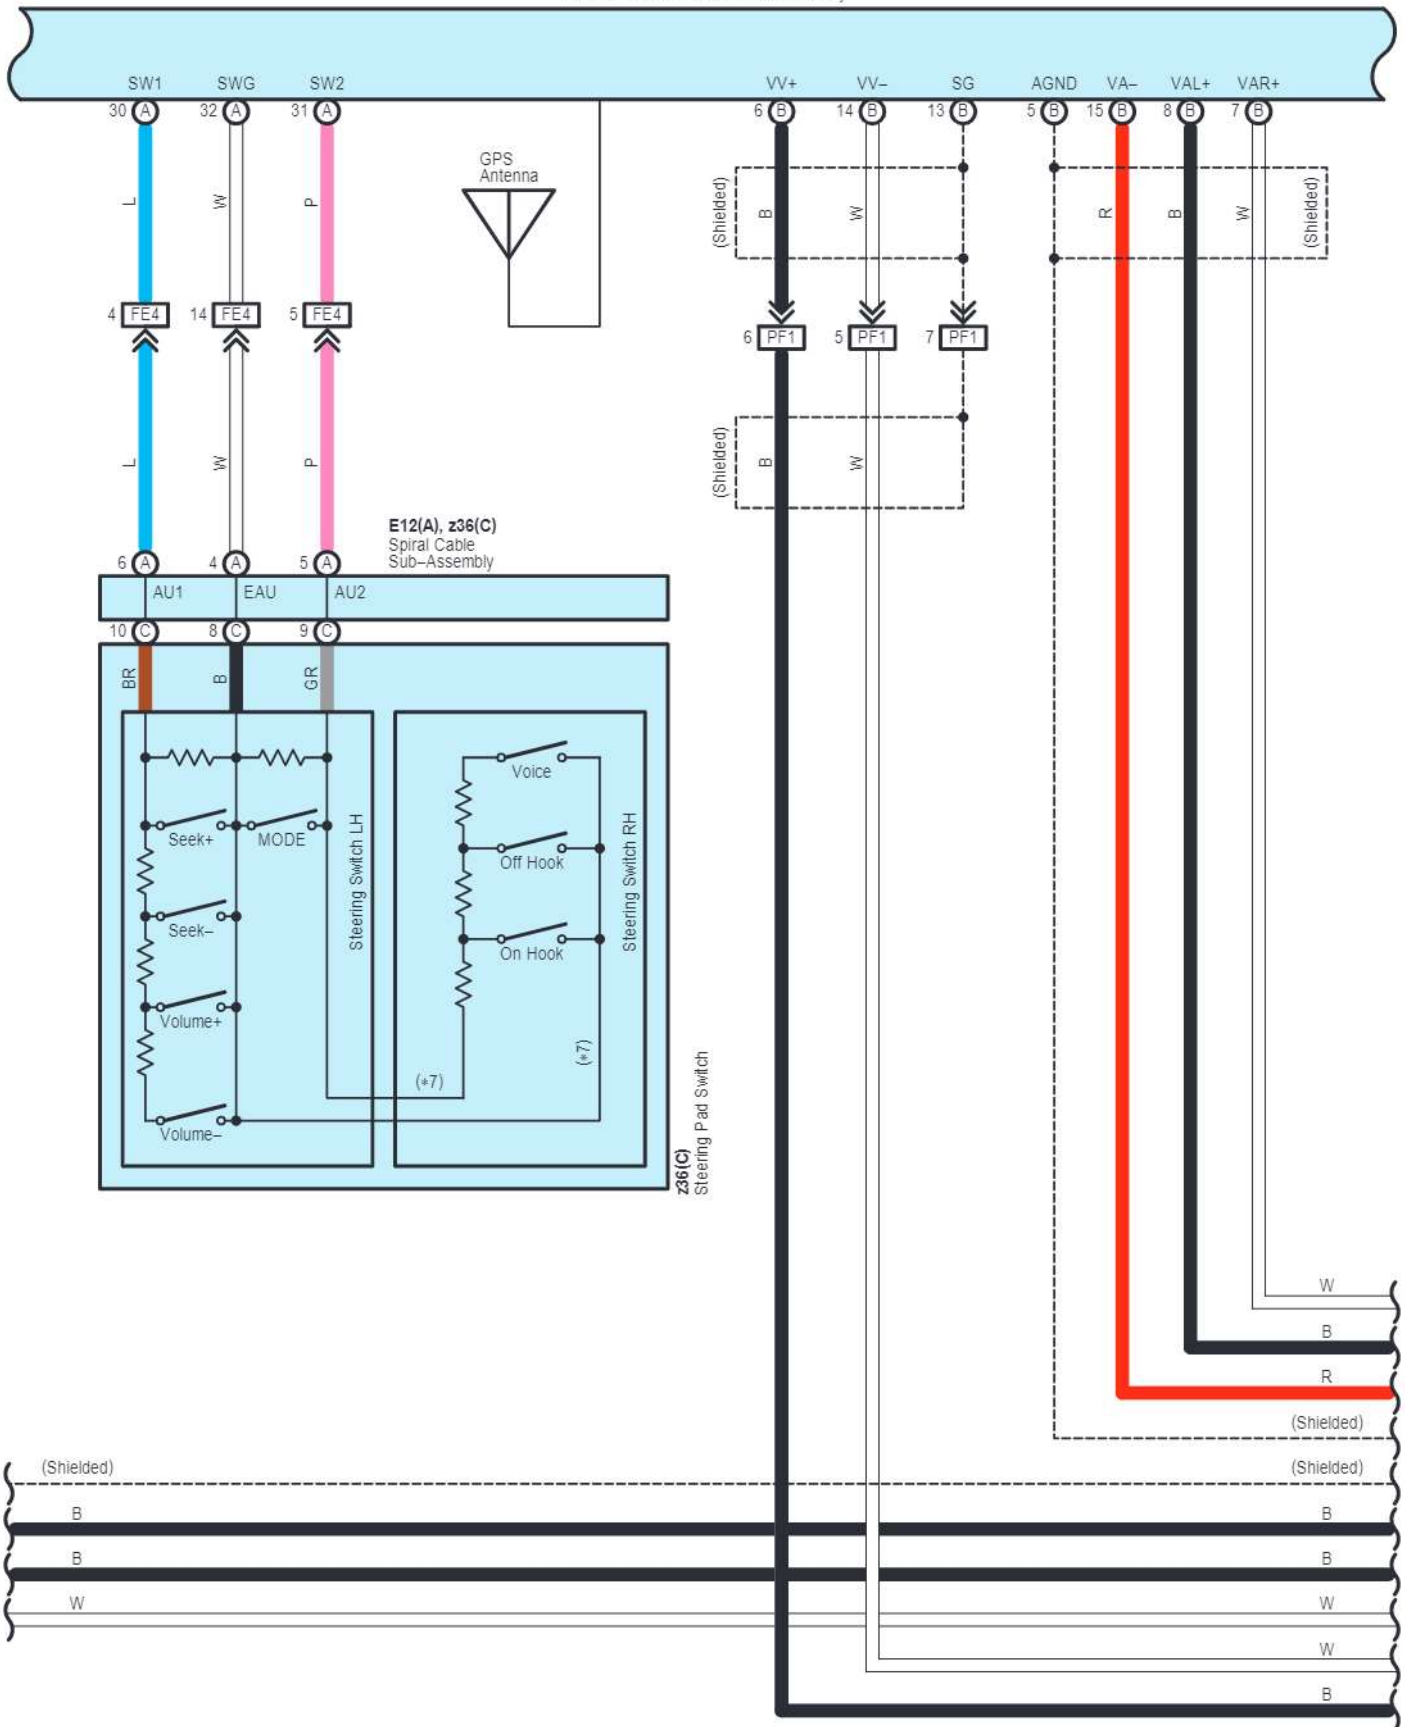

F77(A), F78(B), F82(C), F84(D), F86(E)
Multi-Media Module Receiver Assembly

cardiagn.com