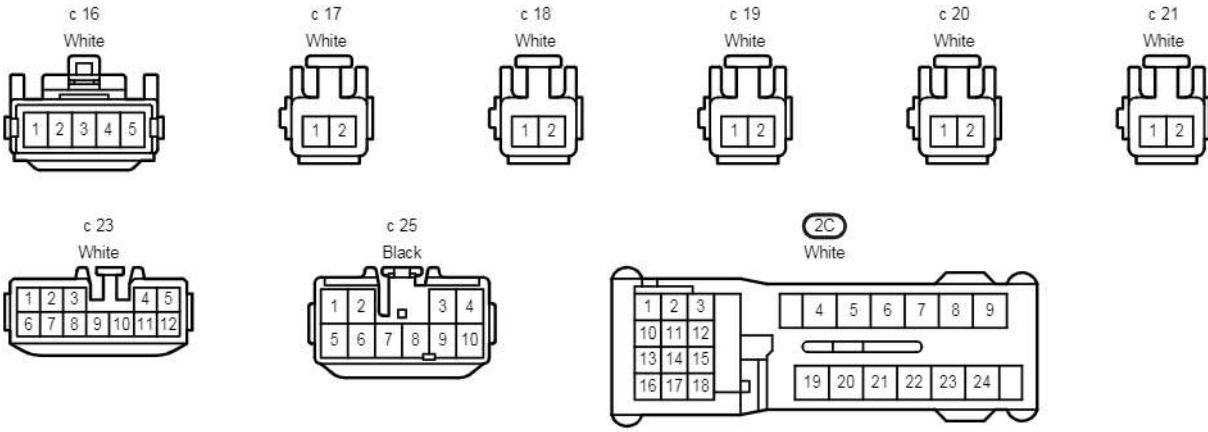

Power Seat <LHD Driver's Seat w/o Seat Position Memory>