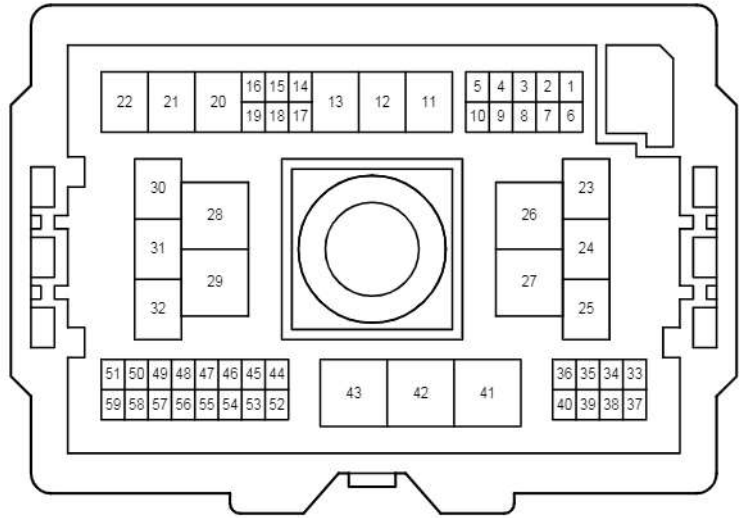

EA1
White

cardiagn.com

Combination Meter

EA2

White

Gray

EA3

White