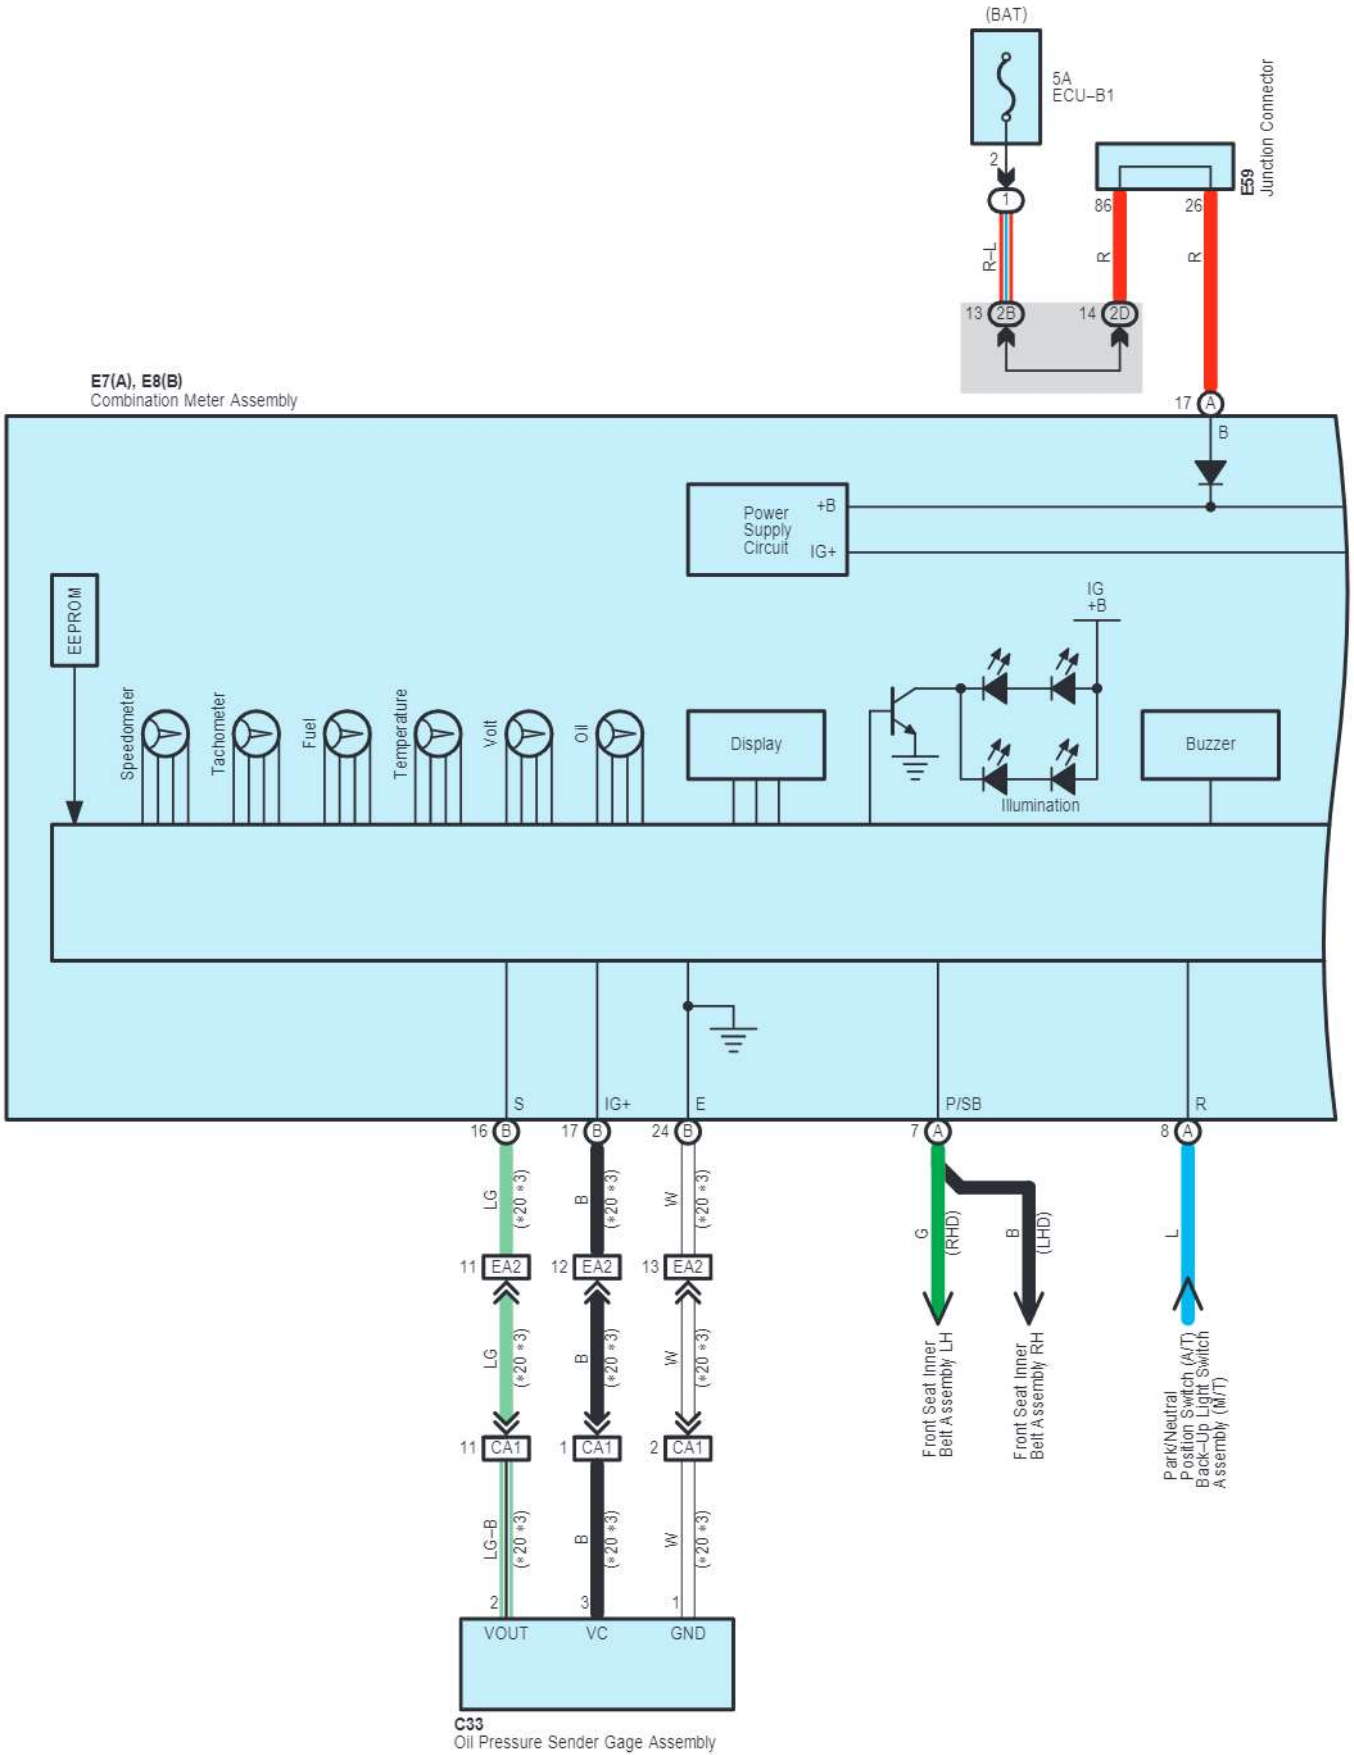

Gray

Cigarette Lighter

Cigarette Lighter

E 43
White

E 66
White

2D
White

Combination Meter

cardiagn.com