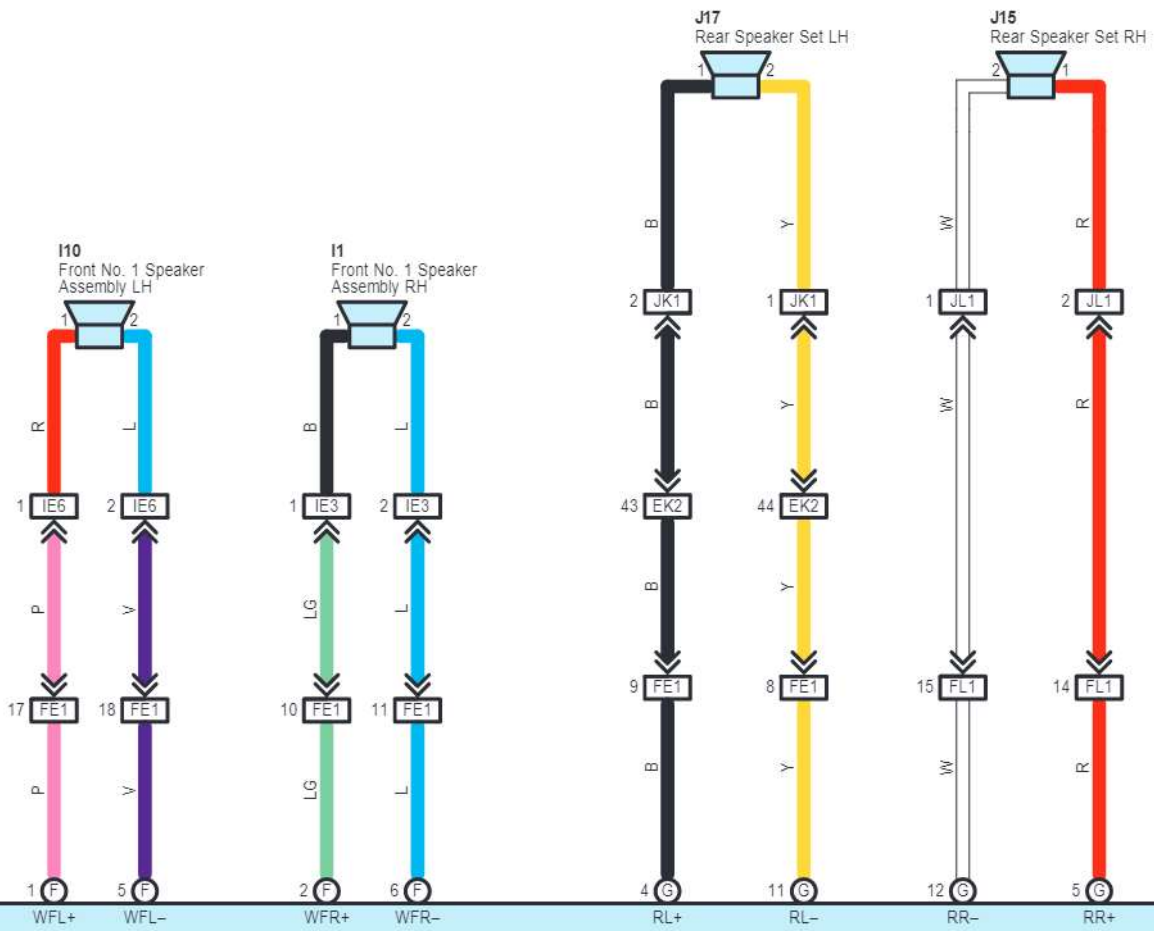

F1(A), F19(B), F54(C), F55(D)
Radio Receiver Assembly

F2(A), F3(F), F18(D), F52(G)
Stereo Component Amplifier Assembly

cardiagn.com