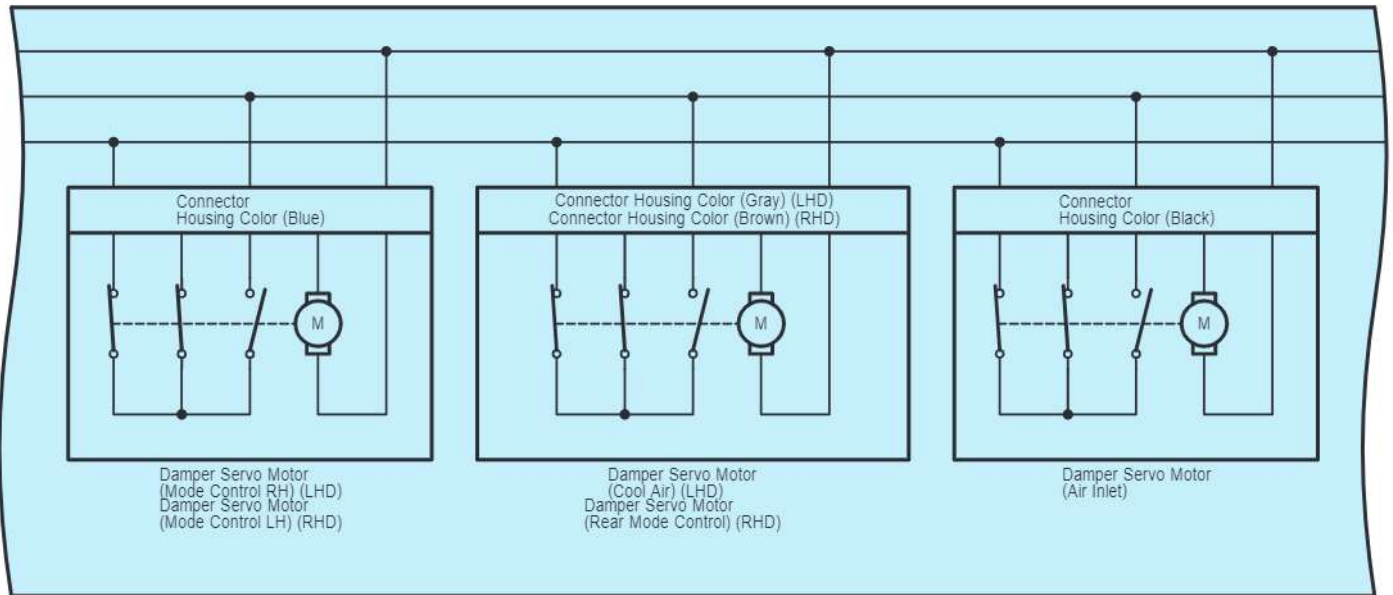

cardiagn.com

- * 1: w/ Rear A/C
- *19 : From Jan., 2012 Production Liftgate Type; Swing Type

E35(A), E36(B), E81(C), z53(D), z54(E)
A/C Amplifier Assembly

z53(D)
A/C Blower Assembly

cardiagn.com

E35(A), E36(B), E81(C), z53(D), z54(E)
A/C Amplifier Assembly