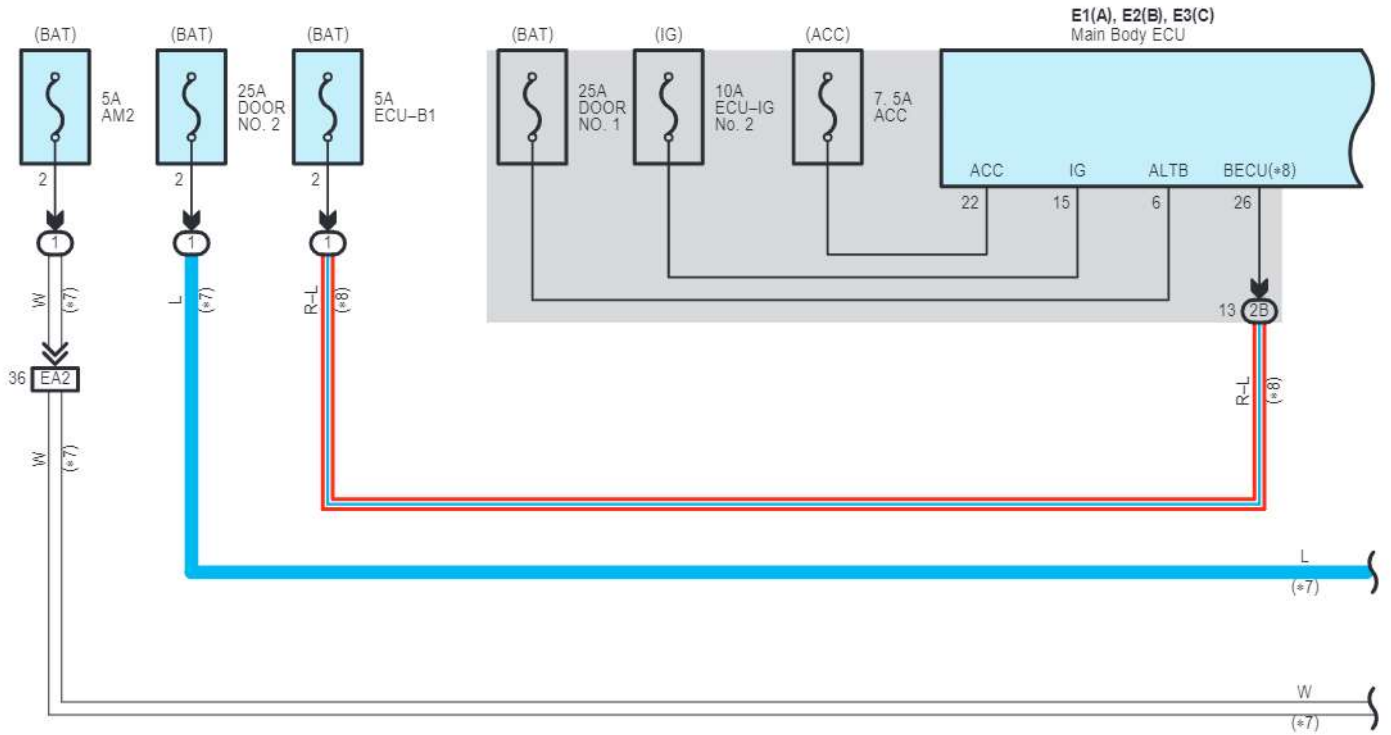

White

EA2

White

Gray

GE1
White

Headlight

- * 7 : w/ Entry & Start System
- * 8 : w/o Entry & Start System
- * 9 : Headlight (Low) HID Type
- * 10 : Headlight (Low) Halogen Type
- * 11 : Before Jan. 2012 Production
- * 12 : From Jan. 2012 Production