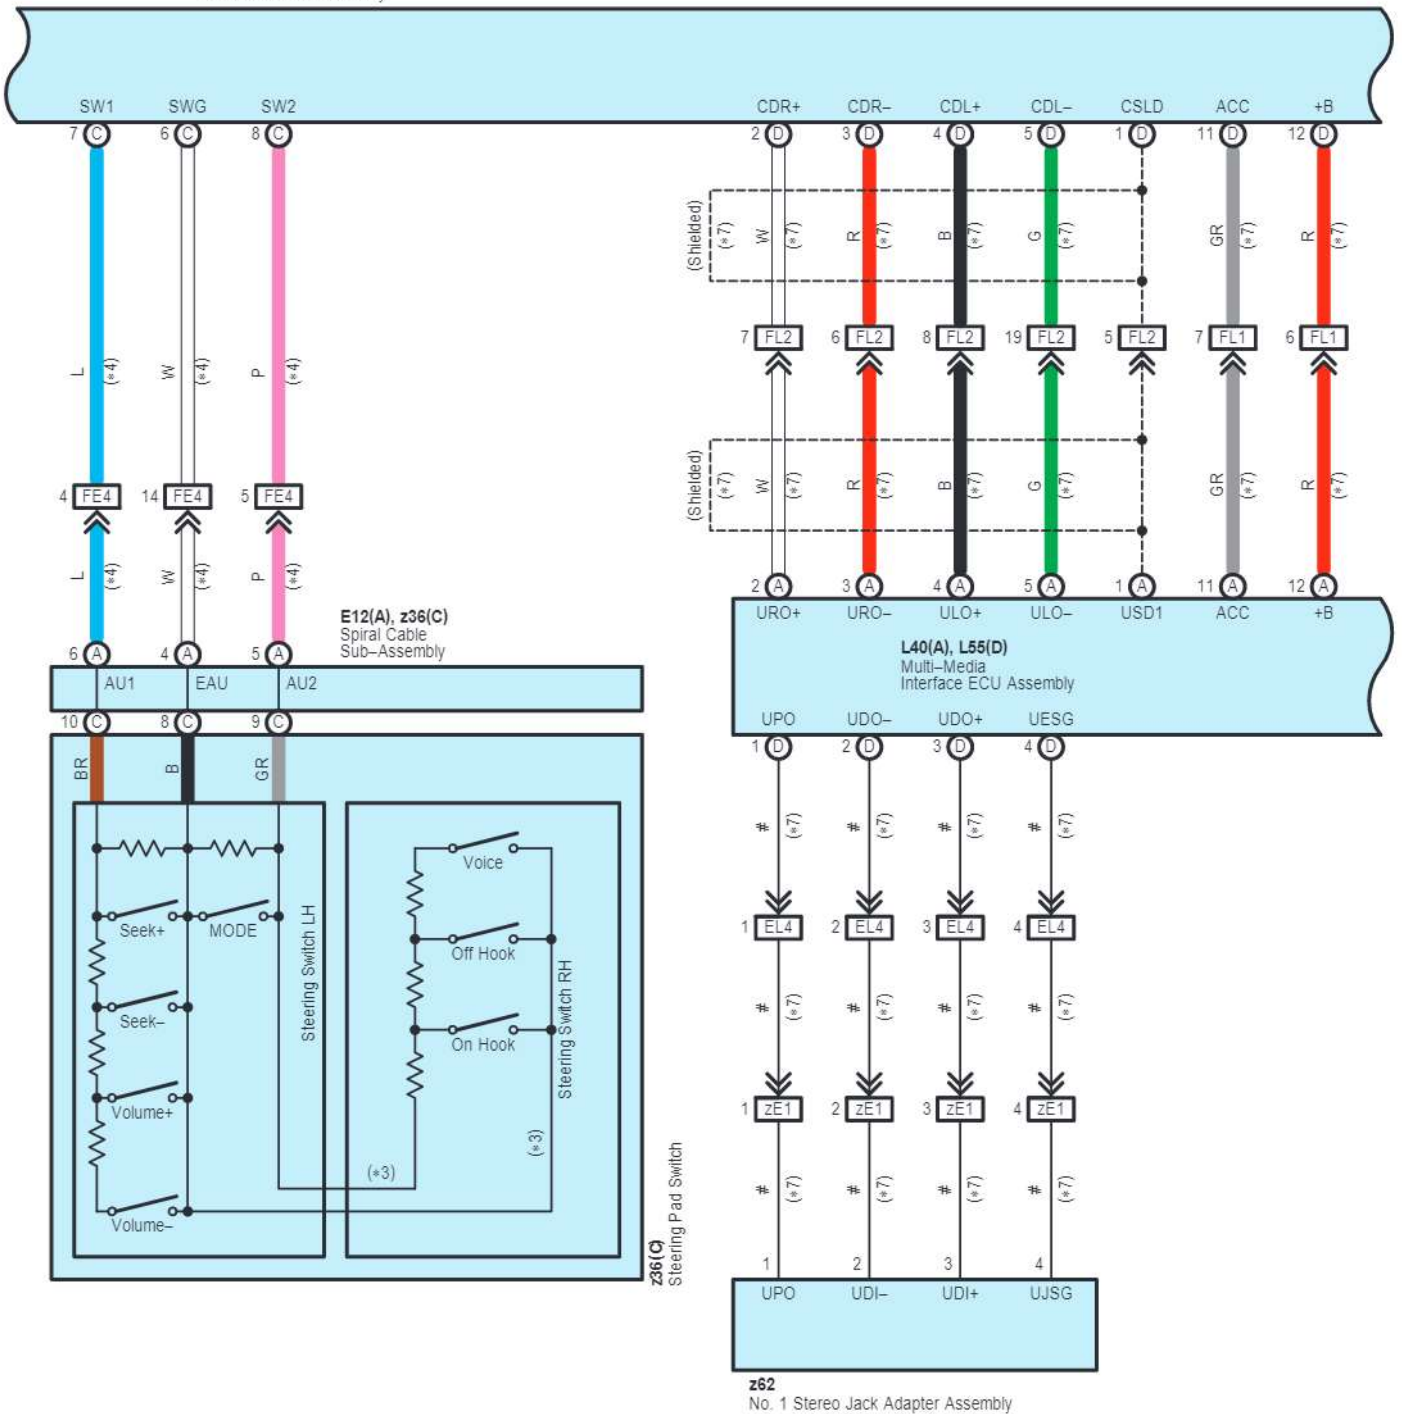

F19(C), F35(A), F36(B), F55(D)
Radio Receiver Assembly

- 3 : w/ Bluetooth Hands-Free System
- 4 : w/ Steering Pad Switch
- 5 : Before Jul. 2009 Production
- 6 : From Jul. 2009 Production
- 7 : w/ Multi-Media Interface ECU Assembly

: There is no wire color information.