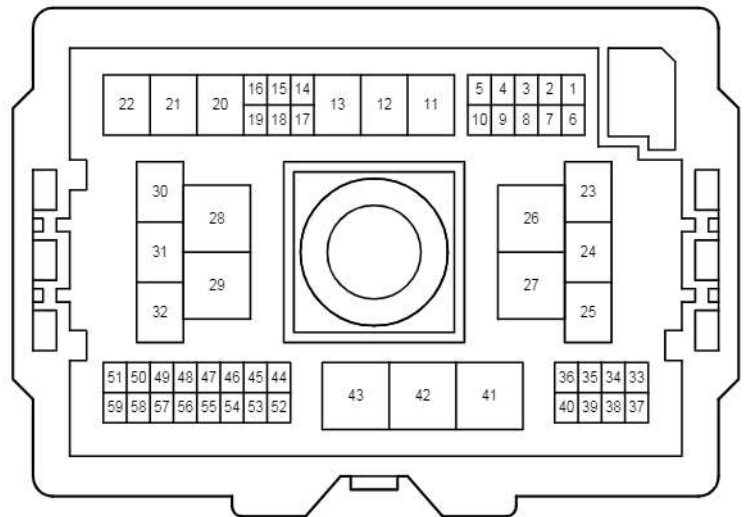

W 3
Blue

Door Lock Control

2B
White

2C
White

2D
White

EA2

White

Gray