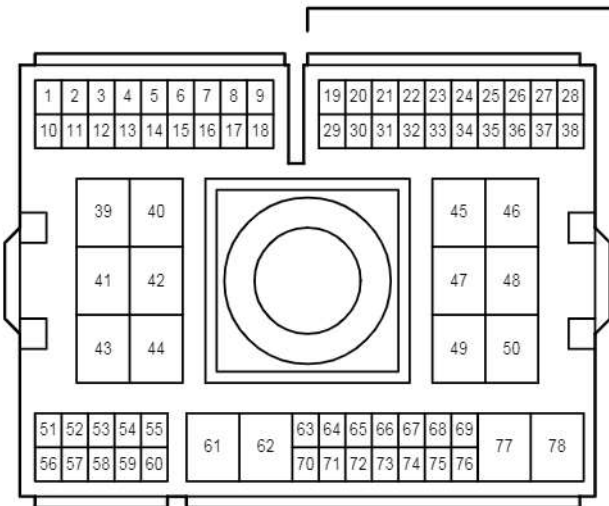

Power Tilt and Power Telescopic

EA1
White

cardiagn.com