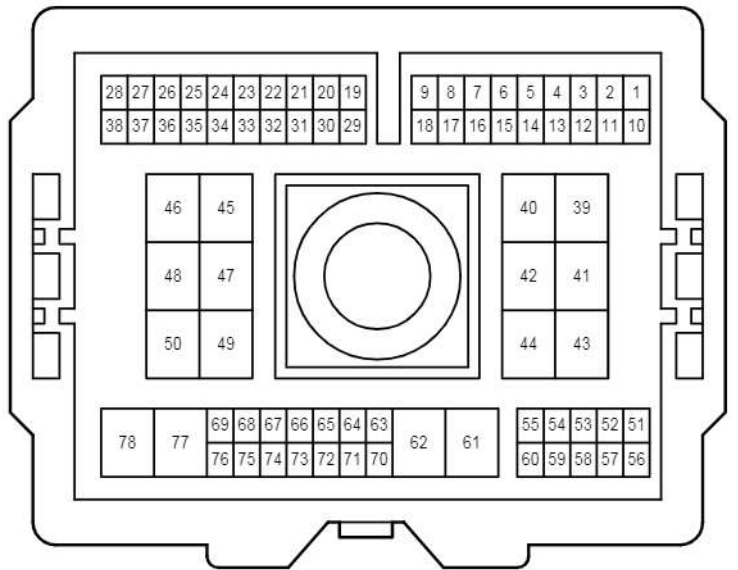

EK1

White

Blue

White

EK4

White

FE4

White