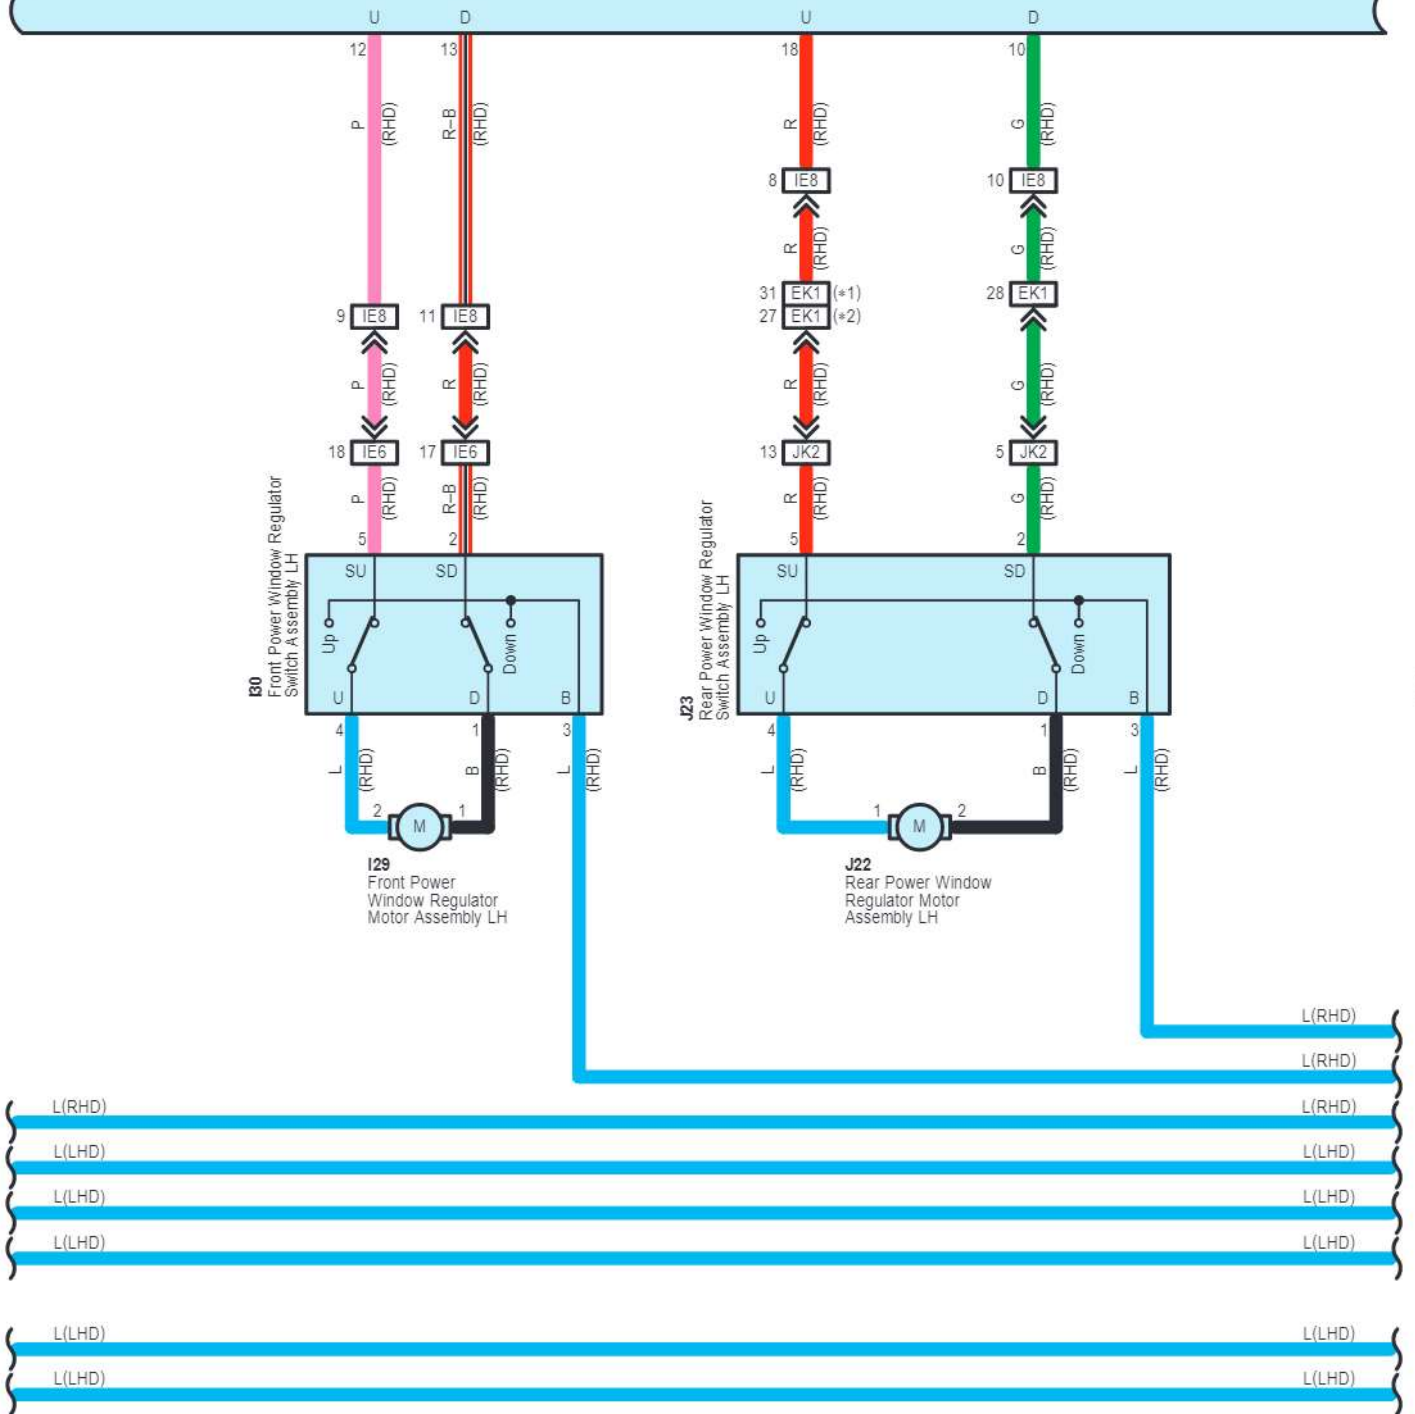

E1(A), E3(C)
Main Body ECU

I31
Multiplex Network Master Switch Assembly

cardiagn.com

Power Window <Driver's Door Only Jam Protection>

E1(A), E3(C)
Main Body ECU

I26
Multiplex Network Master Switch Assembly