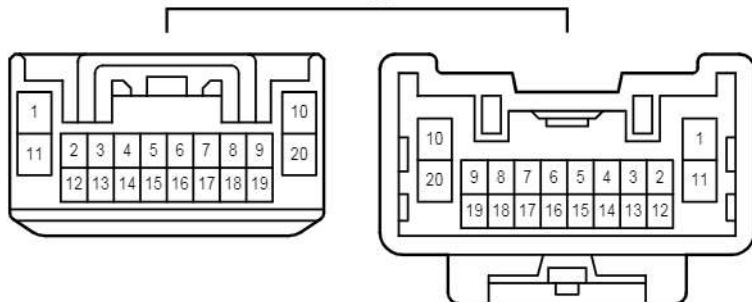

IE6
White

JK1
White

JL1
White

KL1
White

RE2
Blue

SK1
White

SK2
Blue

Electric Tension Reducer