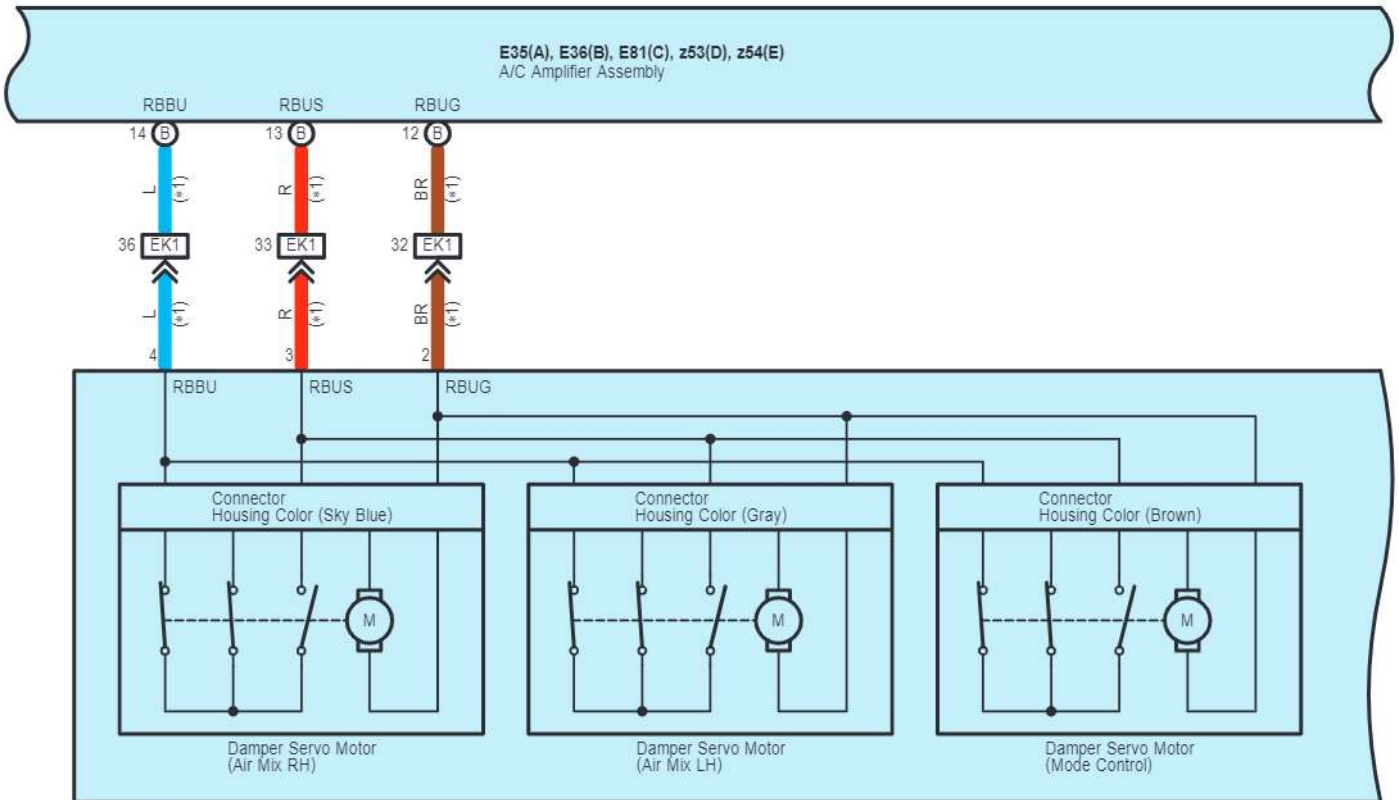

cardiagn.com

E35(A), E36(B), E81(C), z53(D), z54(E)
A/C Amplifier Assembly

z54(E)
A/C Blower Assembly

cardiagn.com

- * 1 : w/ Rear A/C
- *19 : From Jan. 2012 Production Liftgate Type, Swing Type
- *20 : Automatic Air Conditioner