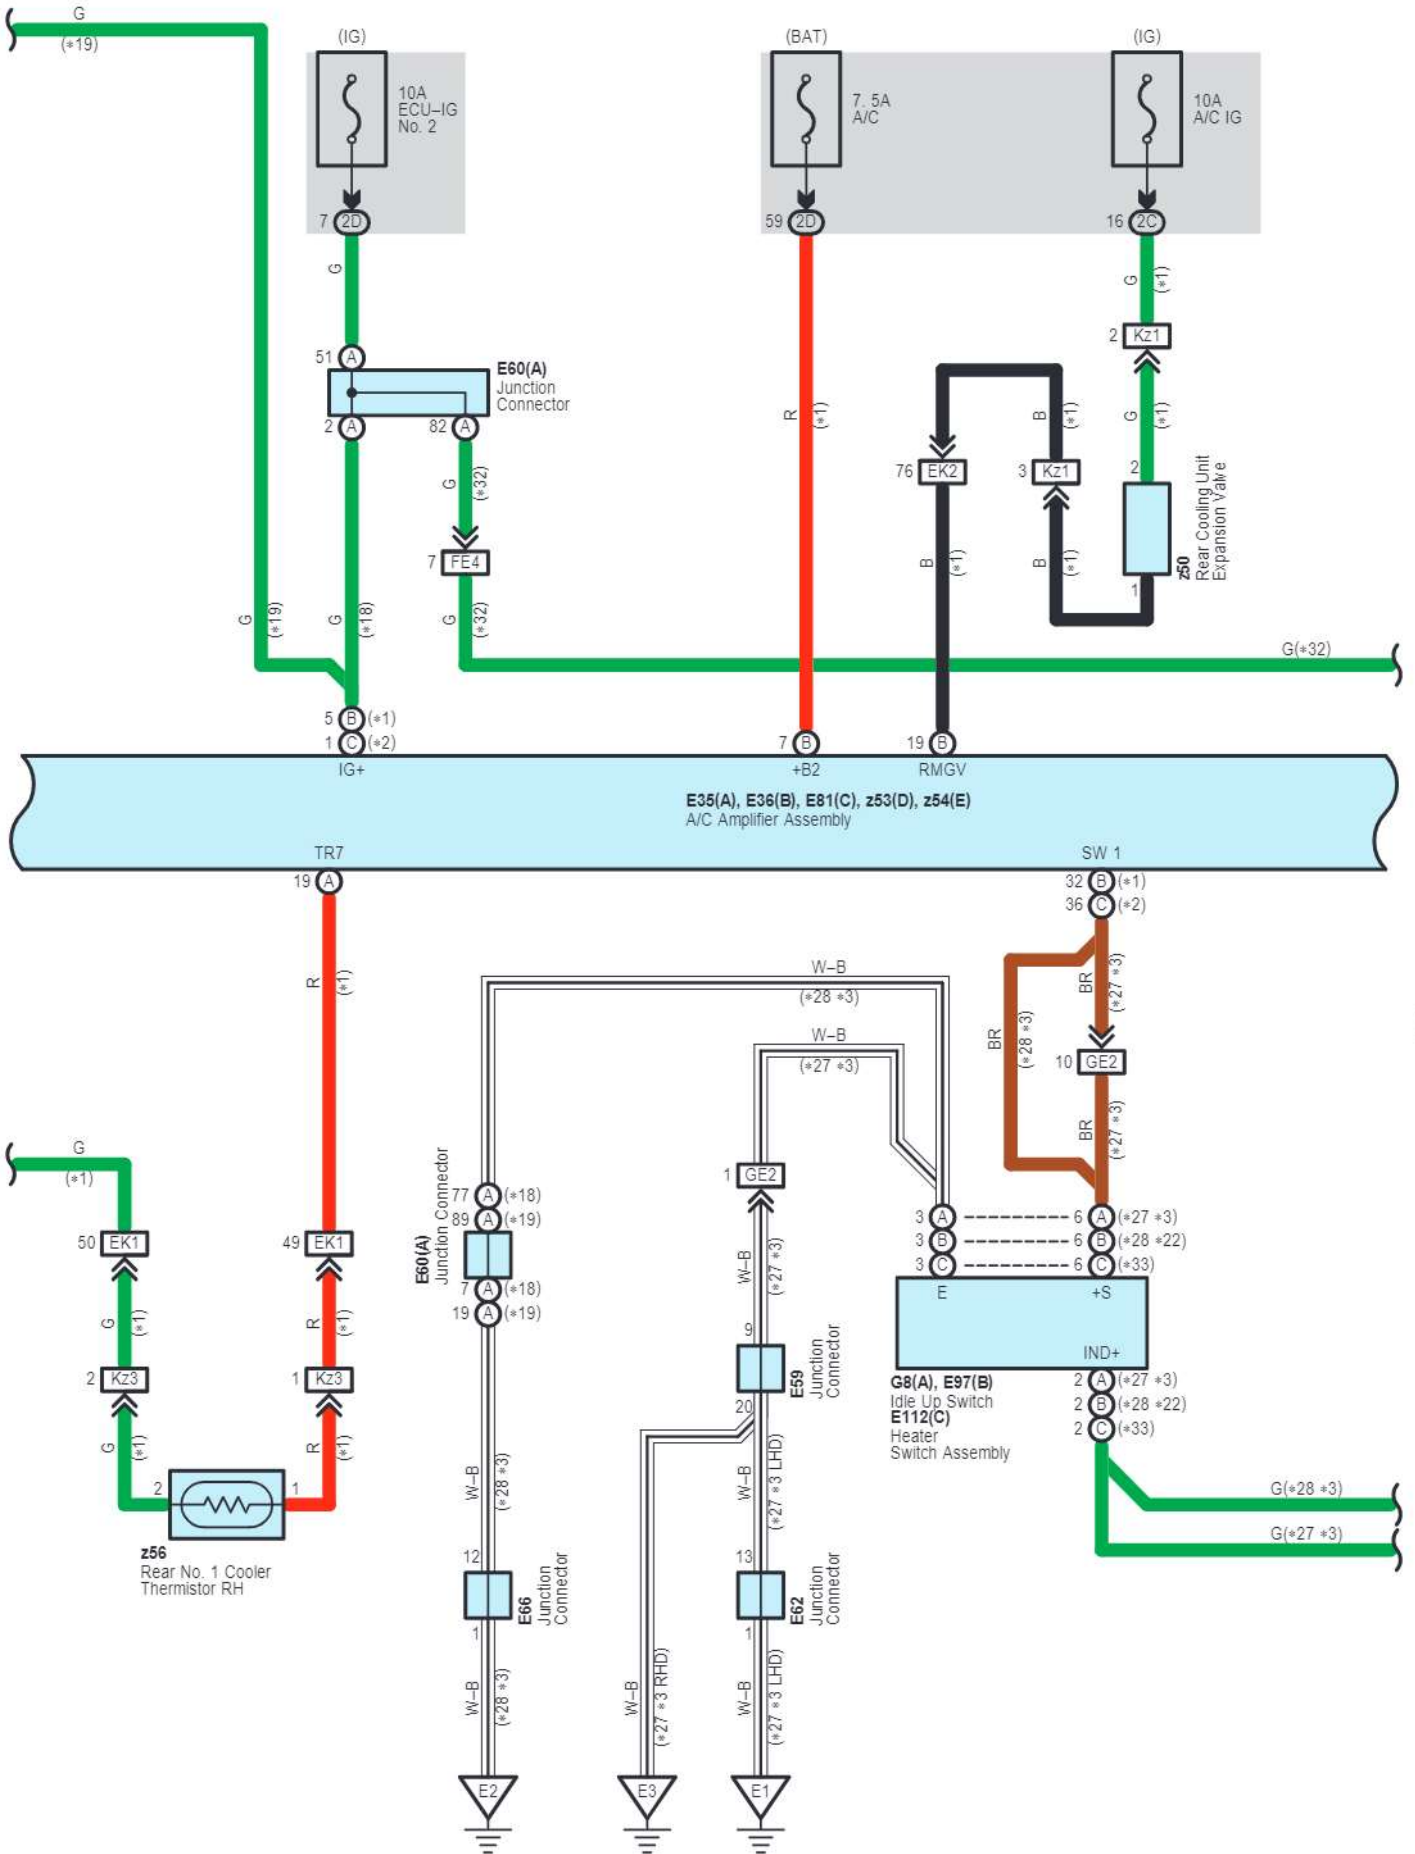

Air Conditioner

cardiagn.com