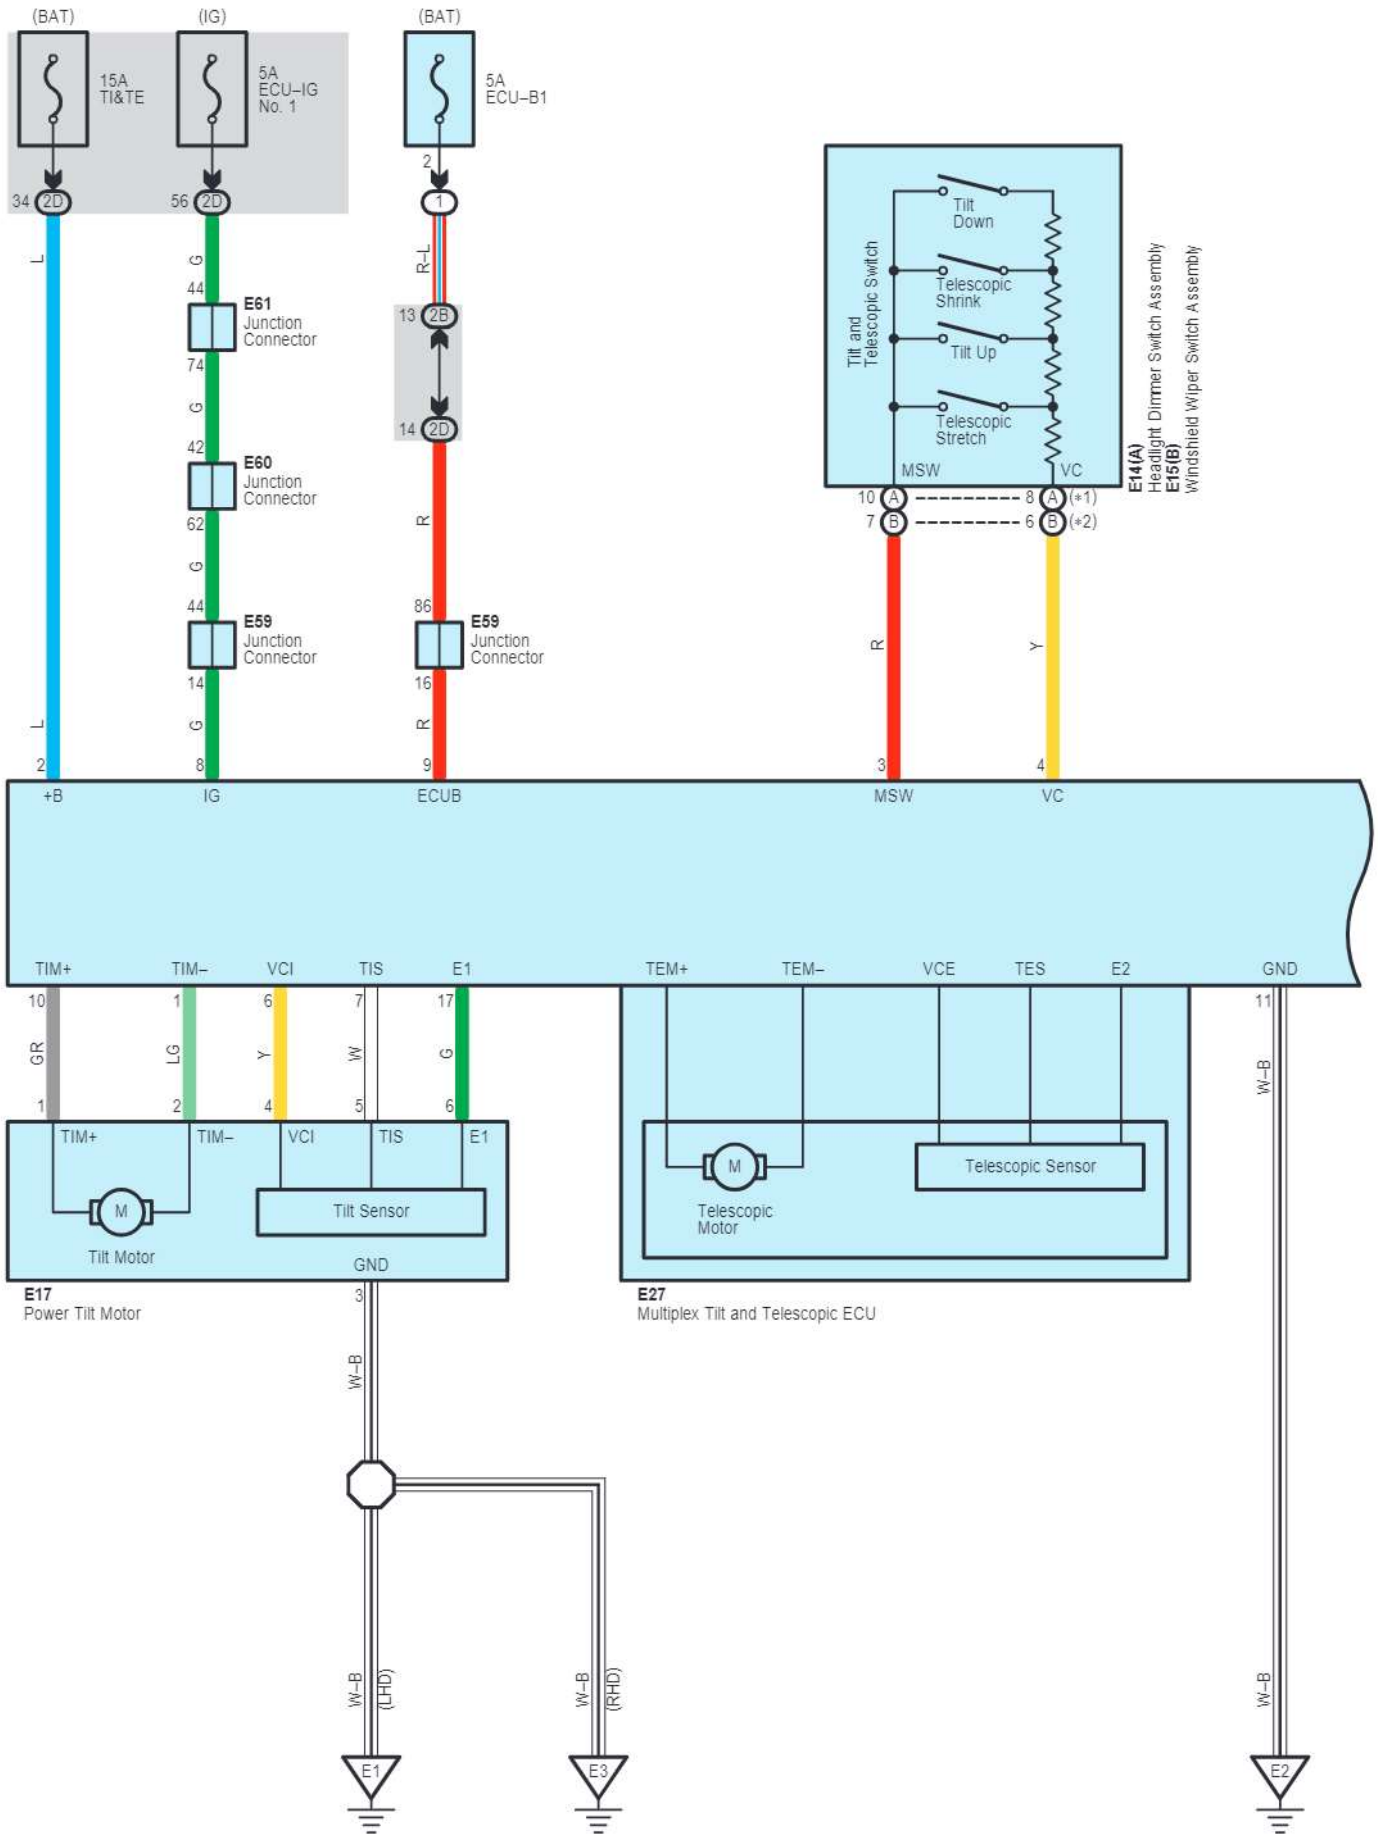

EK1

White Blue

cardiagn.com

Power Seat <RHD Front Passenger's Seat>

EK2
White

Kc1
White

cardiagn.com

Power Tilt and Power Telescopic