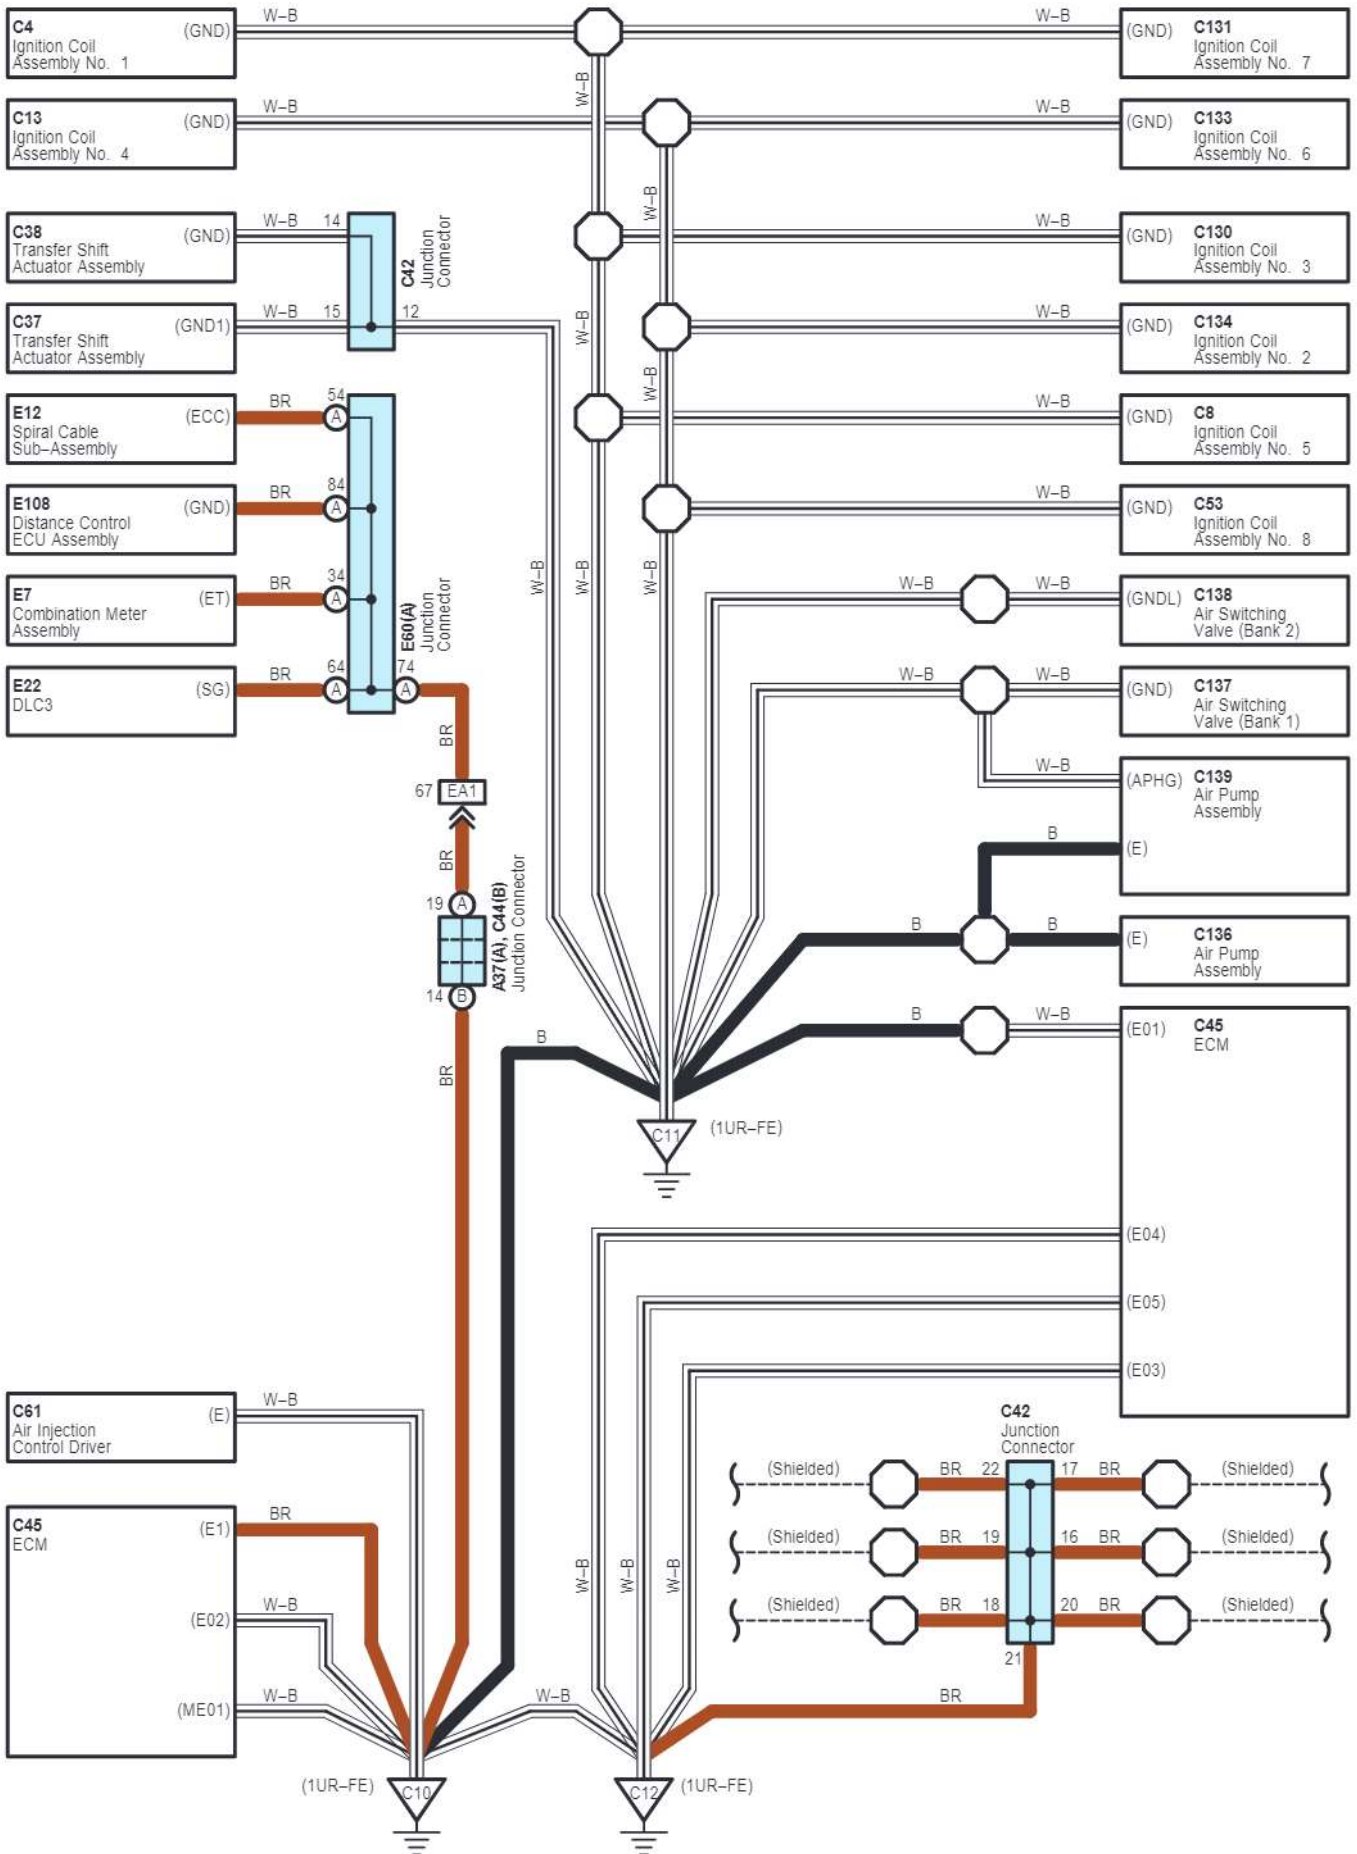

+23 : Liftgate Type
 +24 : Swing Type

cardiagn.com

Ground Point <RHD>

cardiagn.com

A 34
White

A 37
Blue

C 42
White

C 44
Blue