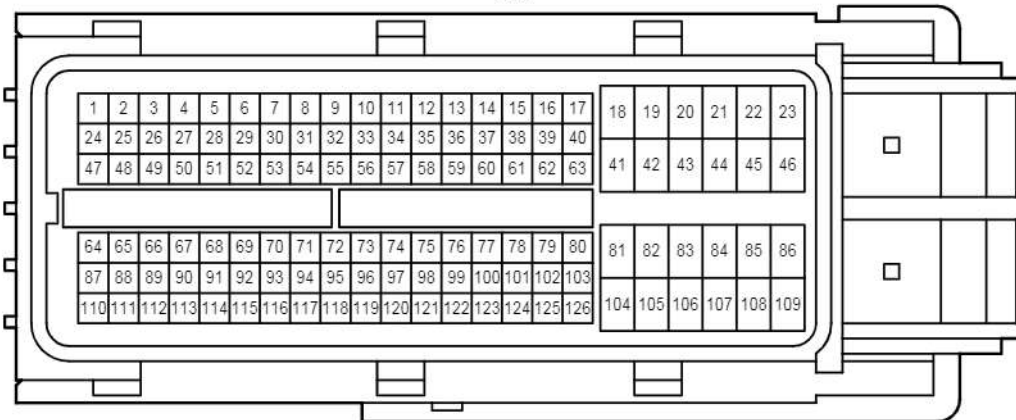

Remote Control Mirror <w/ Retractor>

C 45
Black

cardiagn.com