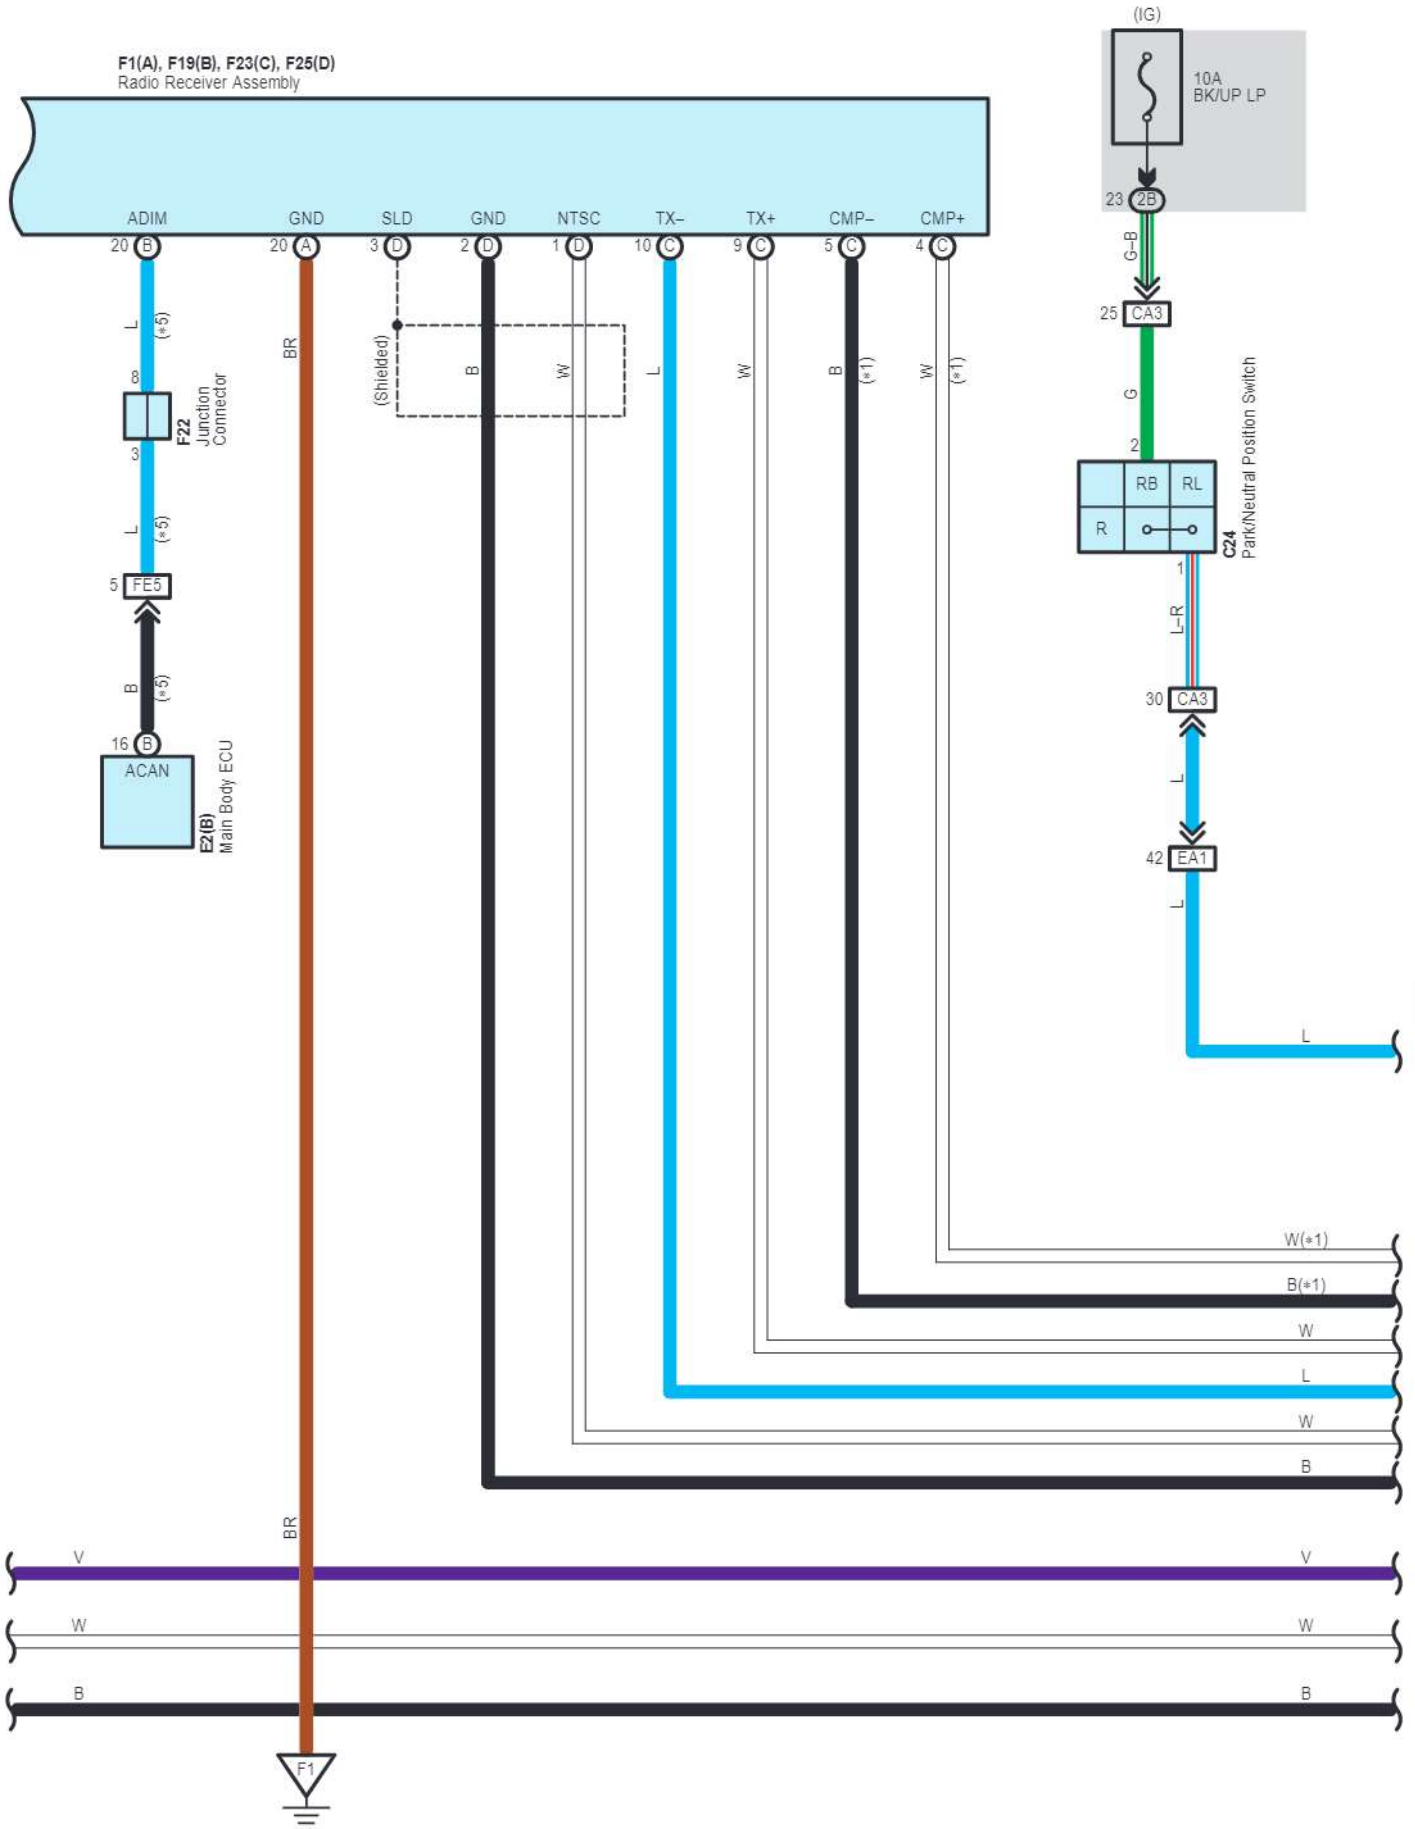

cardiagn.com