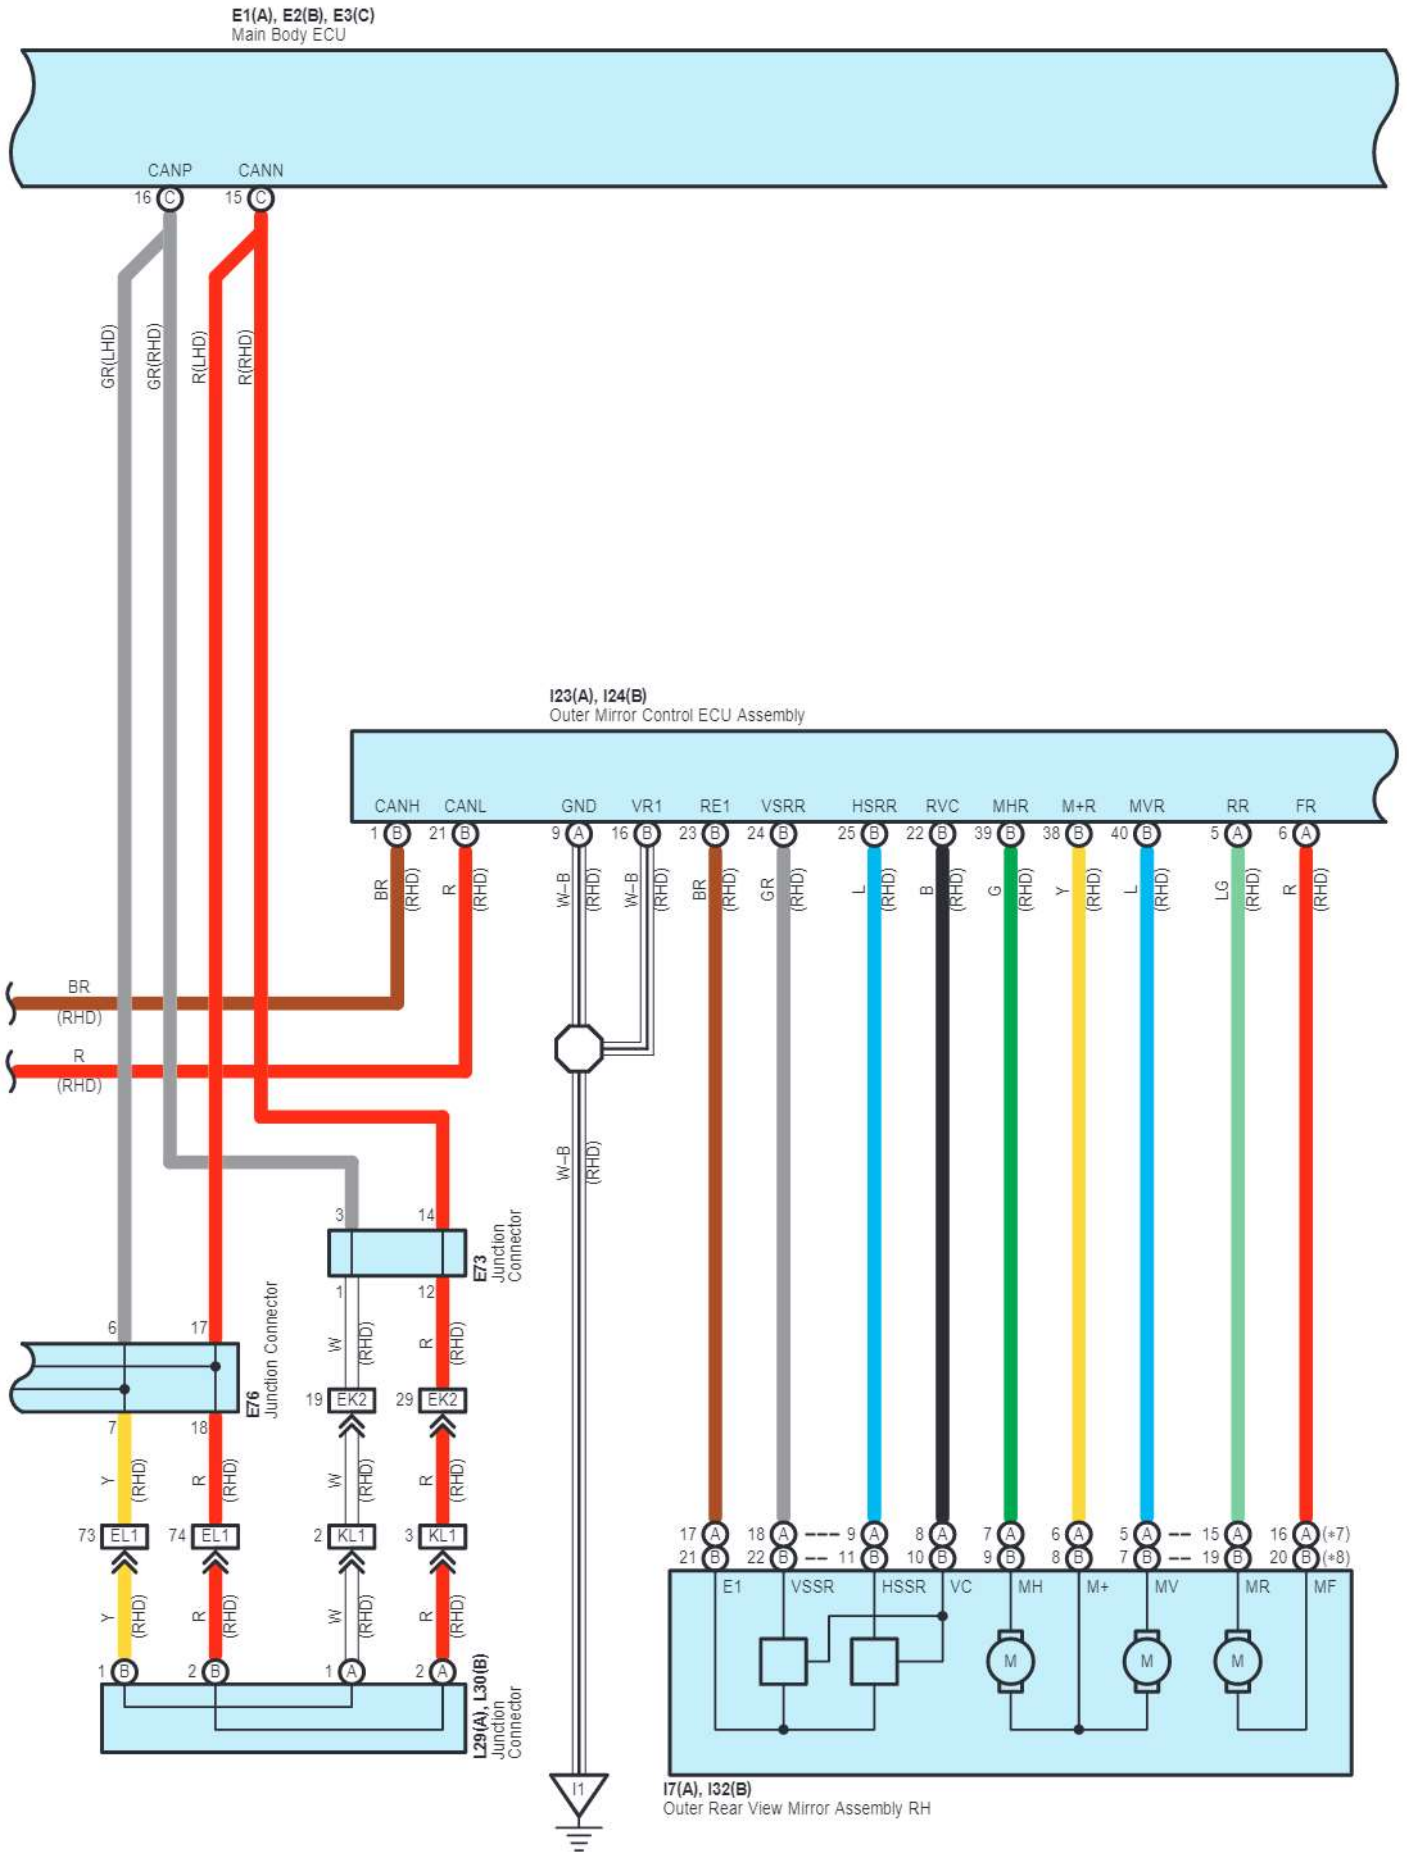

Remote Control Mirror <w/ Retractor>

cardiagn.com