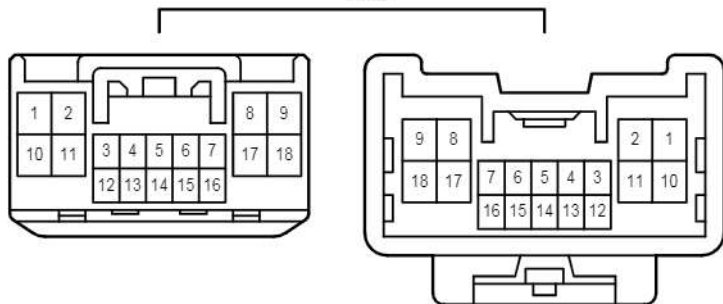

IE6
White

JK1
White

JL1
White

KL1
White

RE2
Blue

SK1
White

SK2
Blue

Electric Tension Reducer