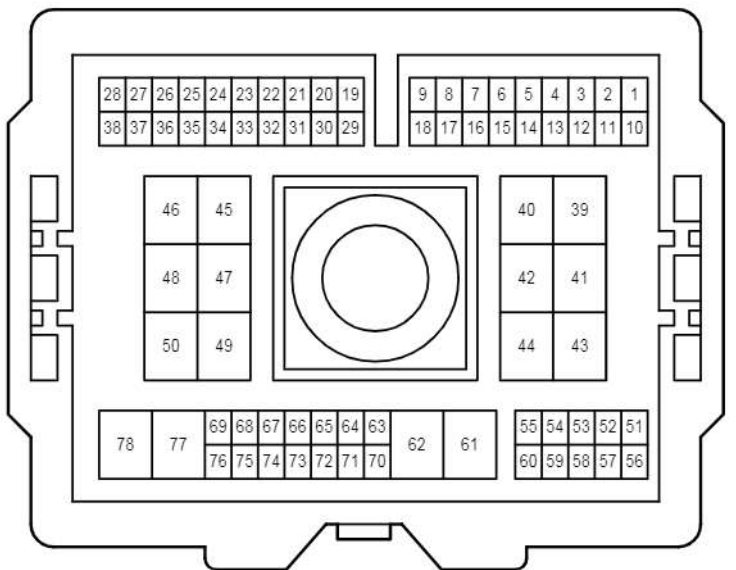

cardiagn.com