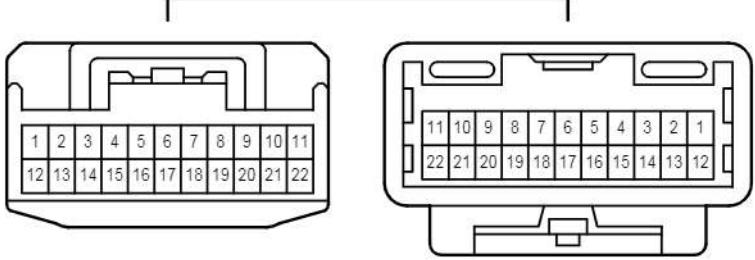

Interior Light

FE3
White

cardiagn.com