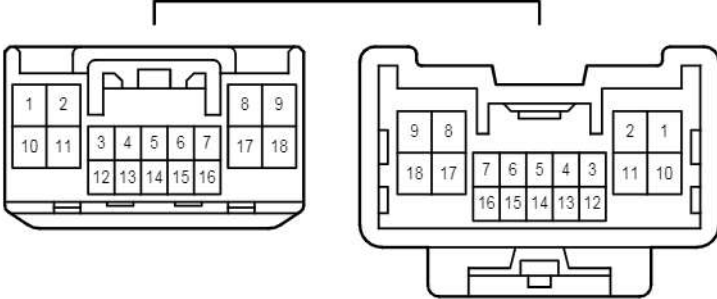

JK1
White

cardiagn.com