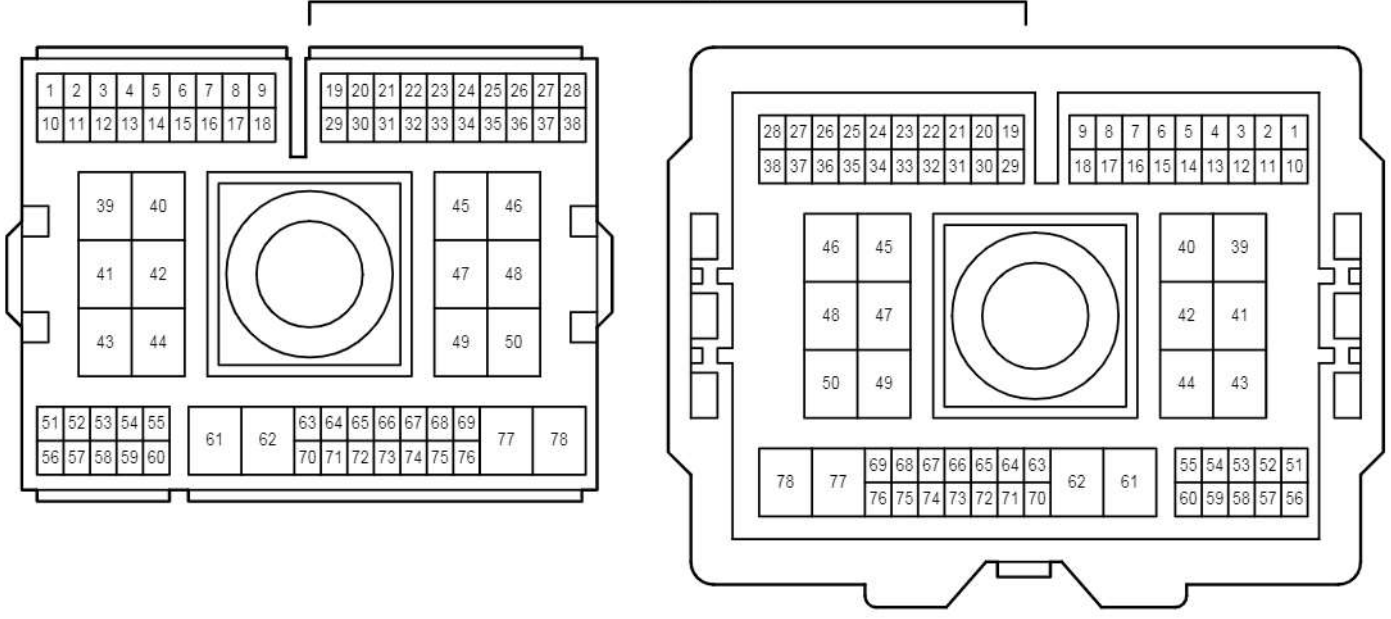

Interior Light

EL1
White