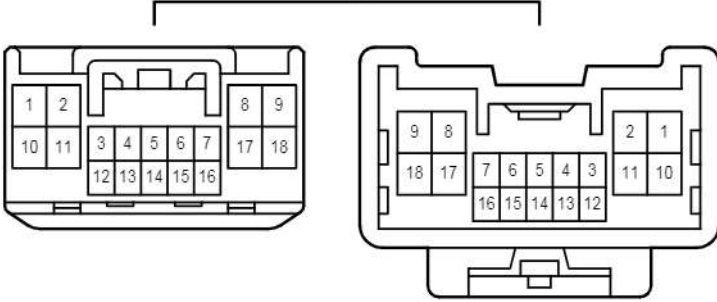

IE6
White

cardiagn.com