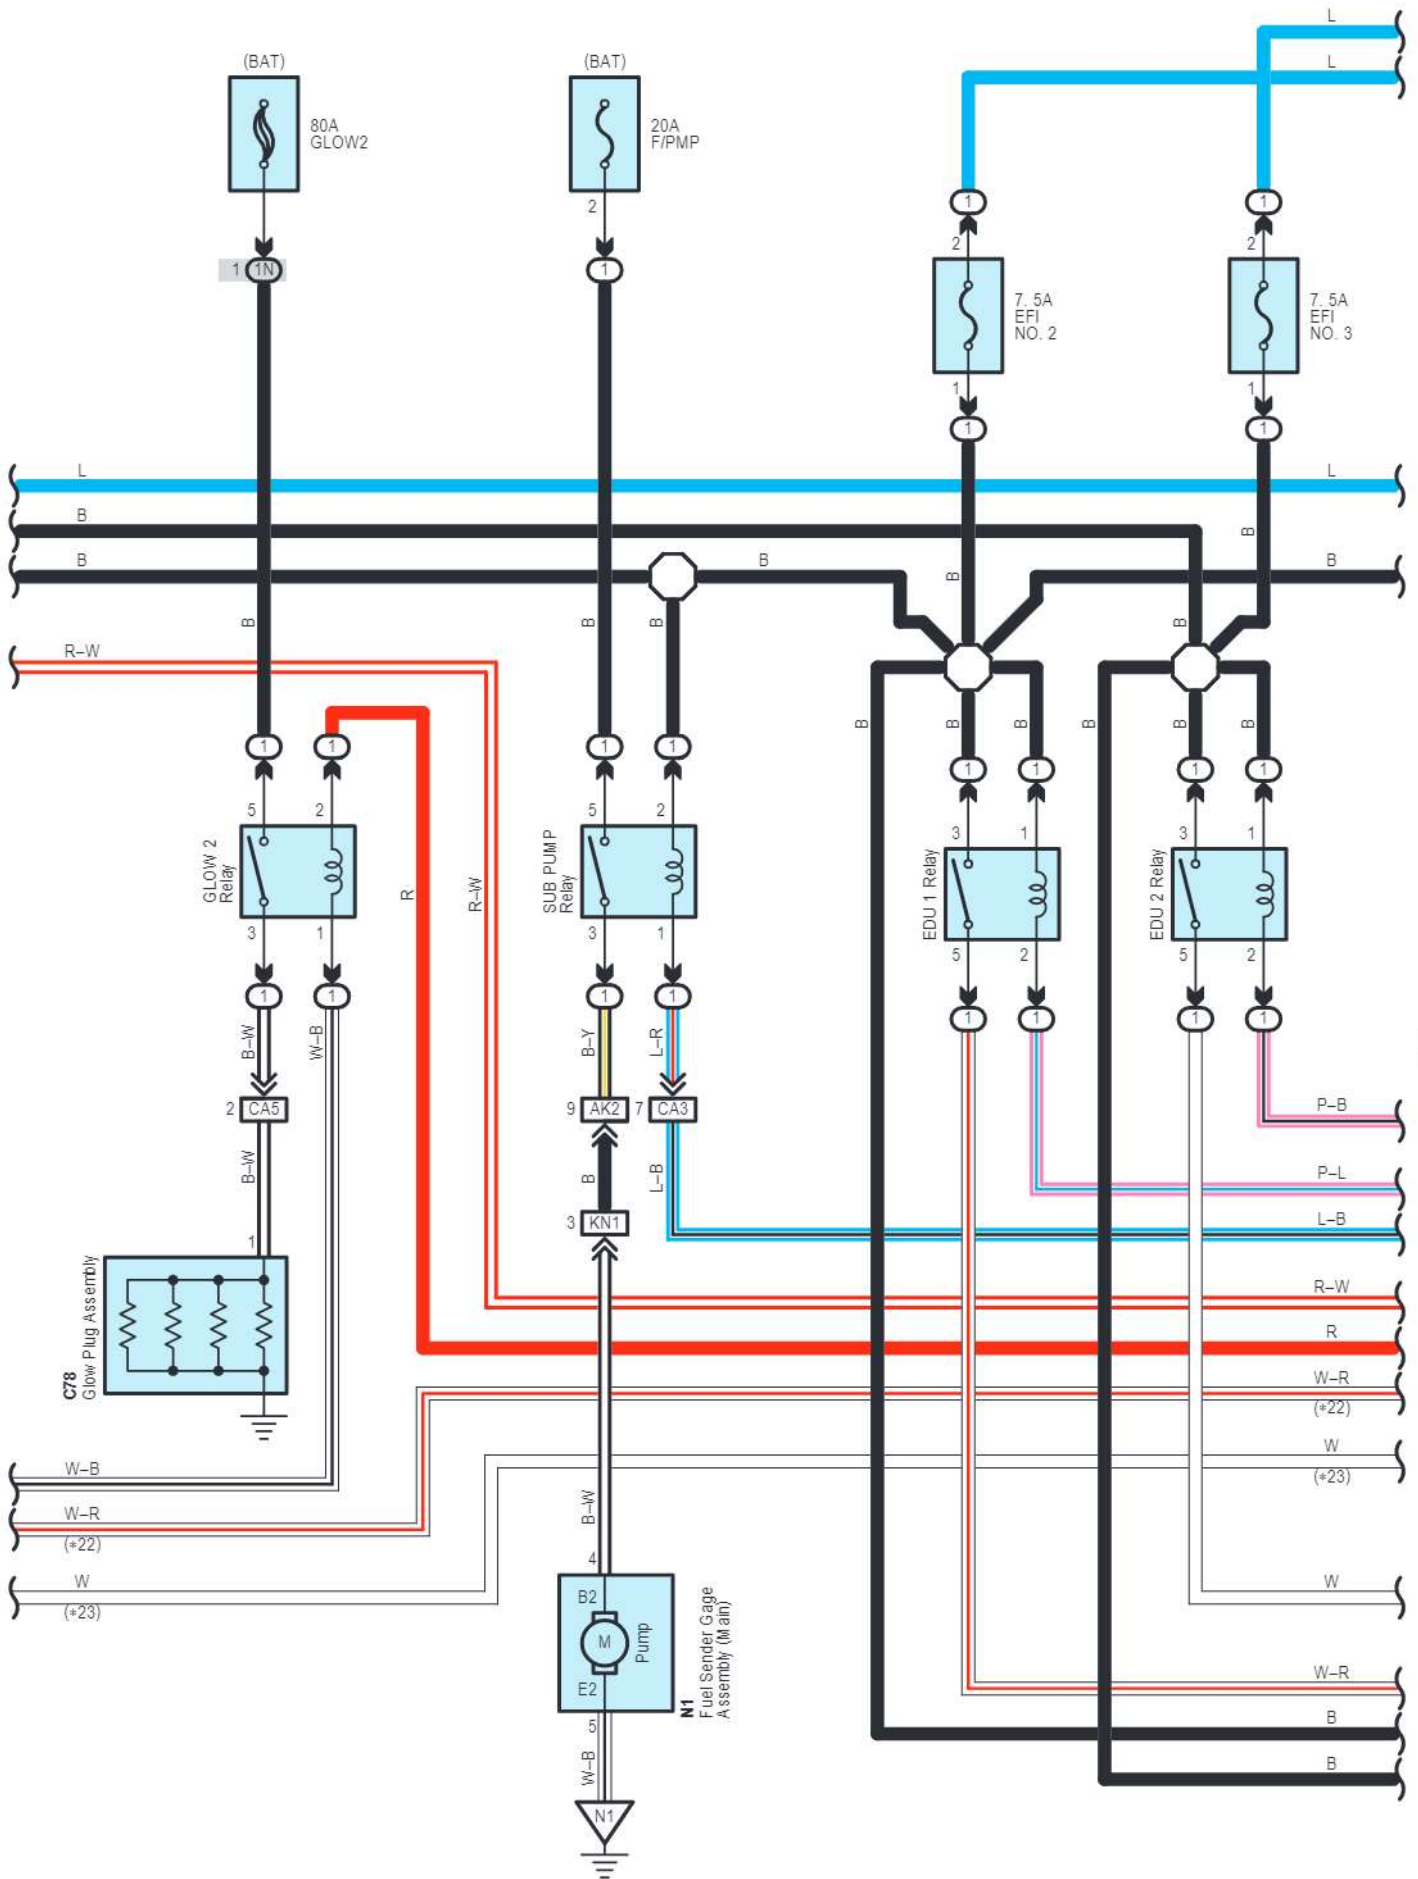

EA4
White

FE4
White

KN1
White

VE3
Gray

cardiagn.com

*22 : Before Jan. 2012 Production Liftgate Type
 *23 : From Jan. 2012 Production Liftgate Type, Swing Type

cardiagn.com

cardiagn.com