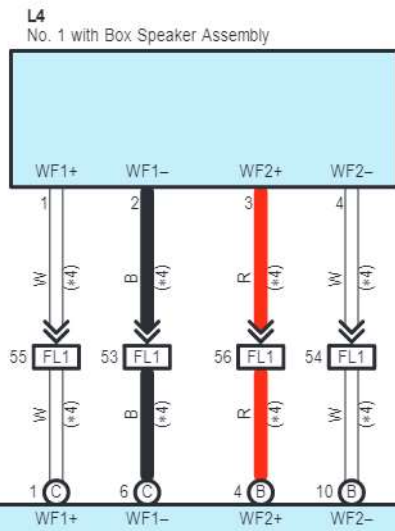

F56(E)
Radio Receiver Assembly

* 3 : 9 Speaker
* 4 : 14 Speaker

S9
Rear Header Speaker Assembly LH

S8
Rear Header Speaker Assembly RH

F6
Front No. 4 Speaker Assembly

F2(A), F3(B), (F), F52(C), (G), F59(E)
Stereo Component Amplifier Assembly

cardiagn.com