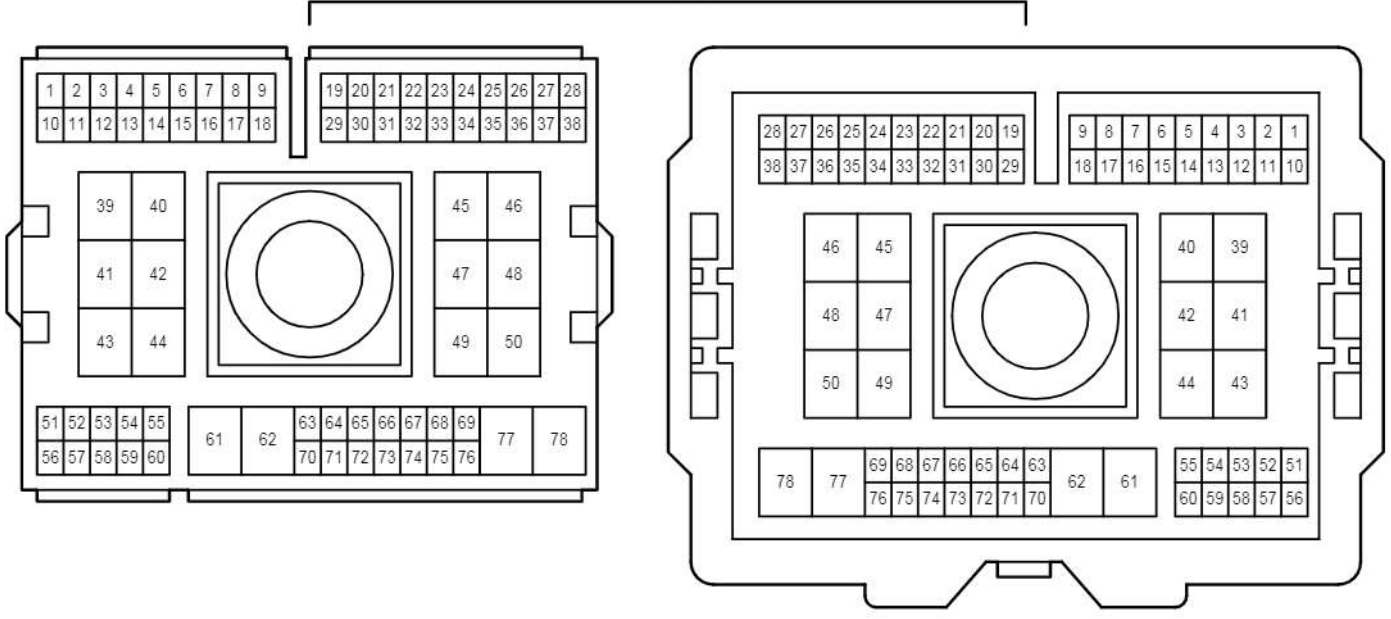

EA1
White

cardiagn.com