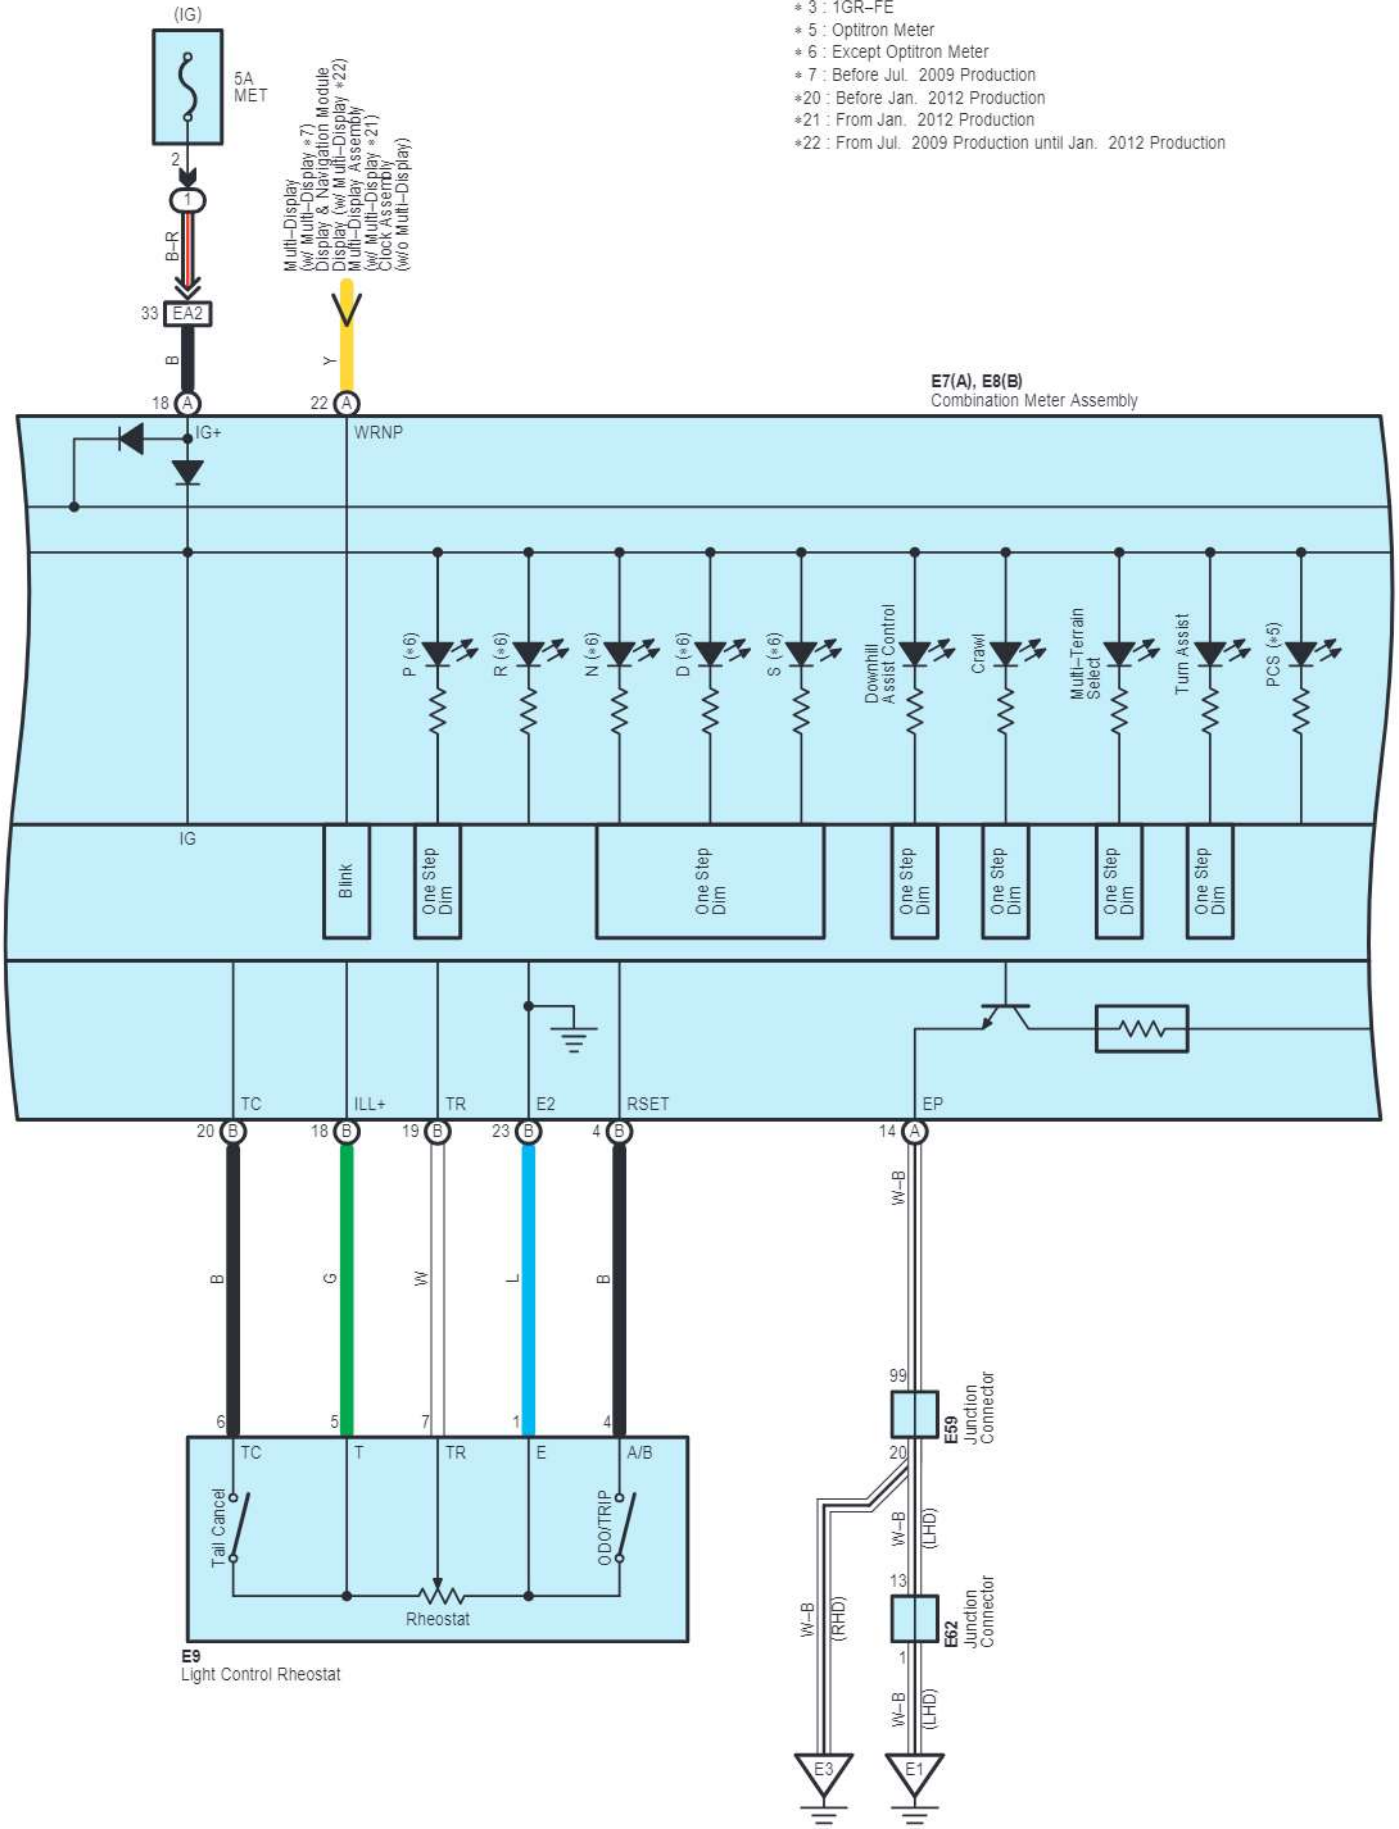

Combination Meter

- 3 : 1GR-FE
- 5 : Optitron Meter
- 6 : Except Optitron Meter
- 7 : Before Jul. 2009 Production
- 20 : Before Jan. 2012 Production
- 21 : From Jan. 2012 Production
- 22 : From Jul. 2009 Production until Jan. 2012 Production

cardiagn.com