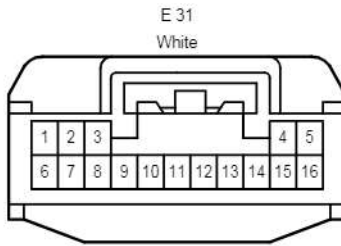

Combination Meter