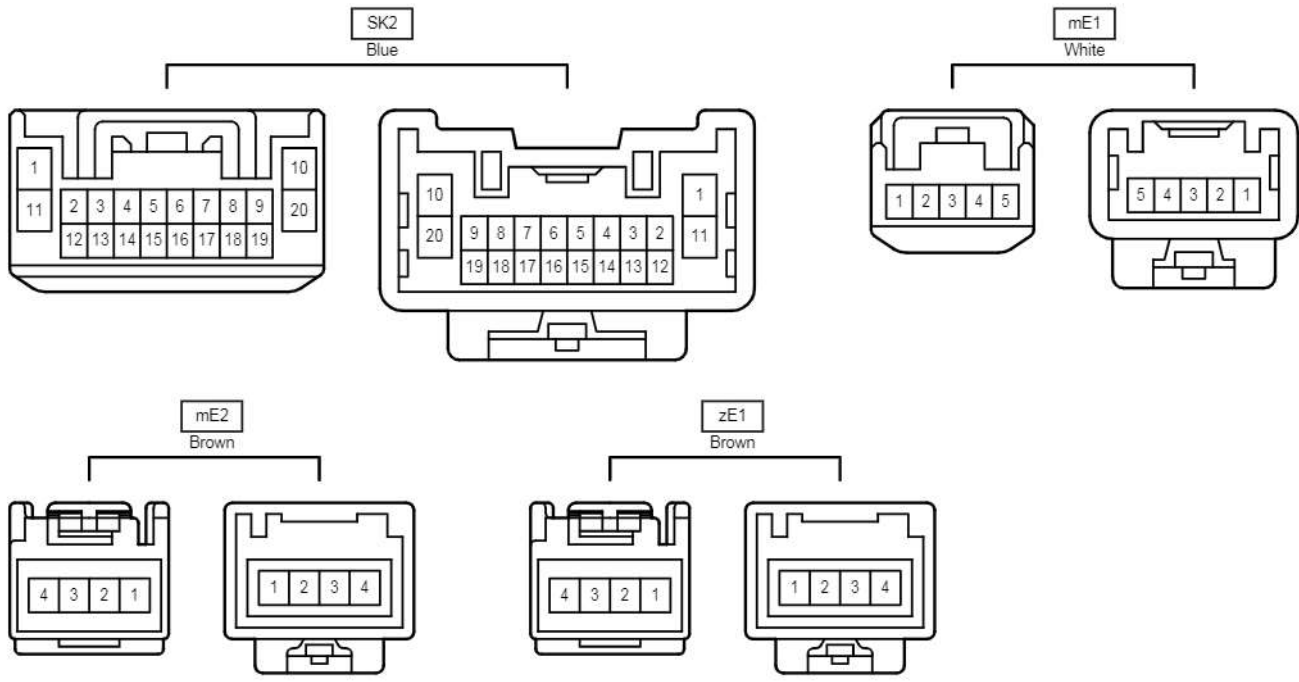

PF1
White

PF2
White

RF1
Gray

SK1
White

cardiagn.com

Back-Up Light

Back-Up Light

C 24
Gray