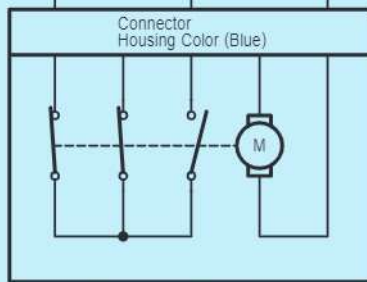

Damper Servo Motor
(Mode Control LH) (LHD)
Damper Servo Motor
(Mode Control RH) (RHD)