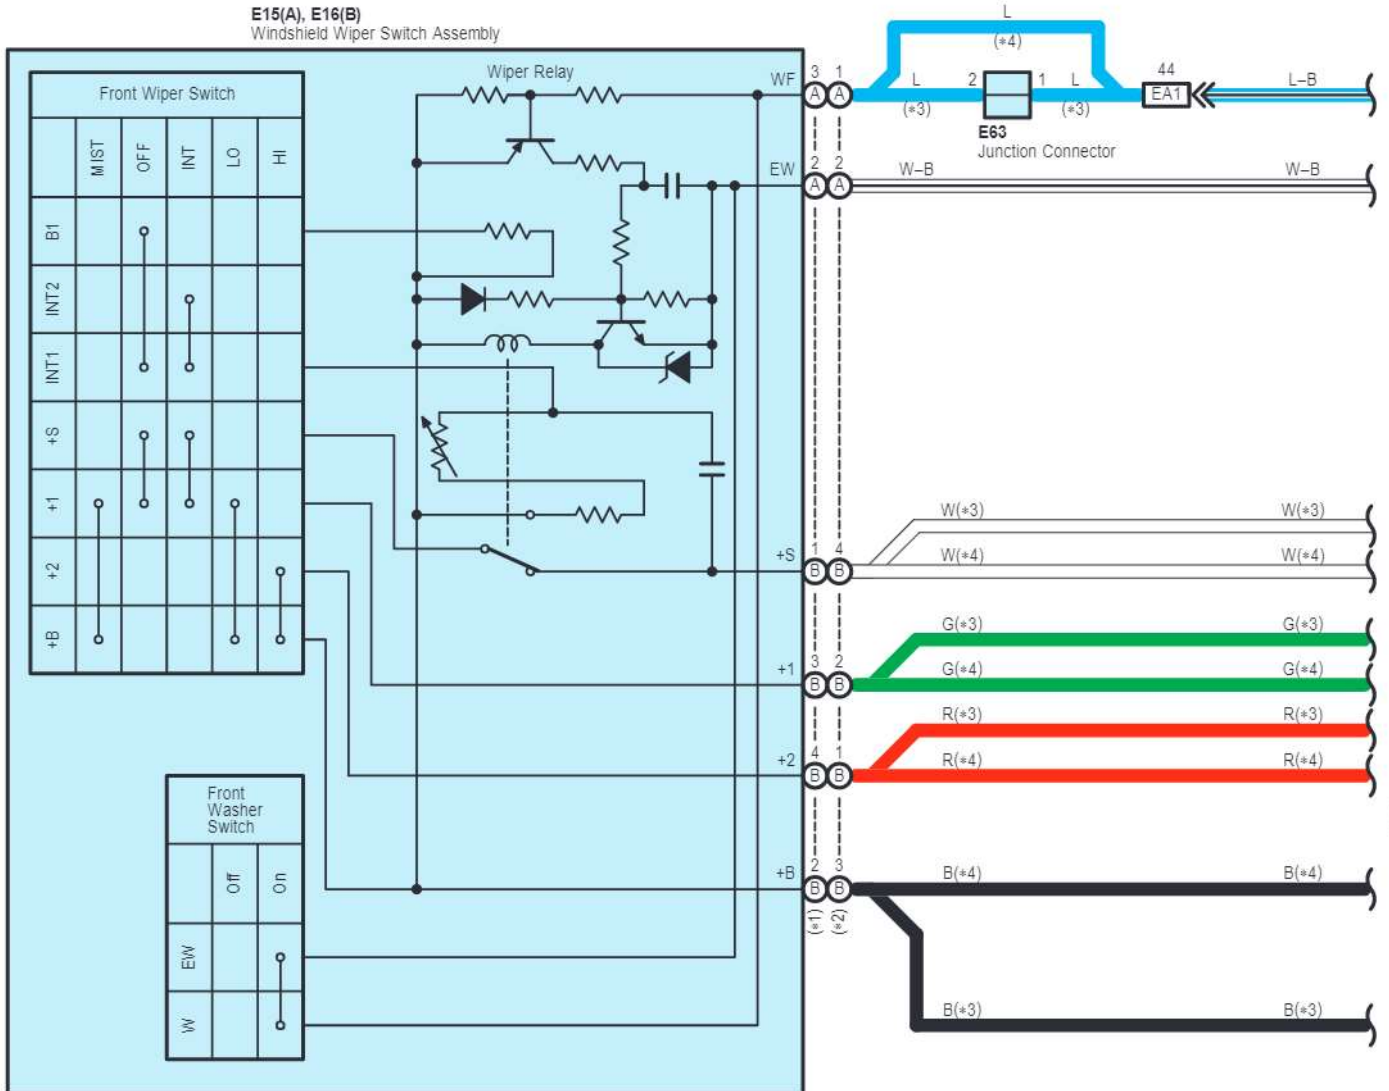

cardiagn.com

2B
White

EA1
White

FE4
White

Front Wiper and Washer <w/o Auto Wiper System>

- * 1 : LHD, RHD Headlight Dimmer Switch Assembly LH Side Type
- * 2 : RHD Headlight Dimmer Switch Assembly RH Side Type
- * 3 : w/ Short Connector
- * 4 : w/o Short Connector