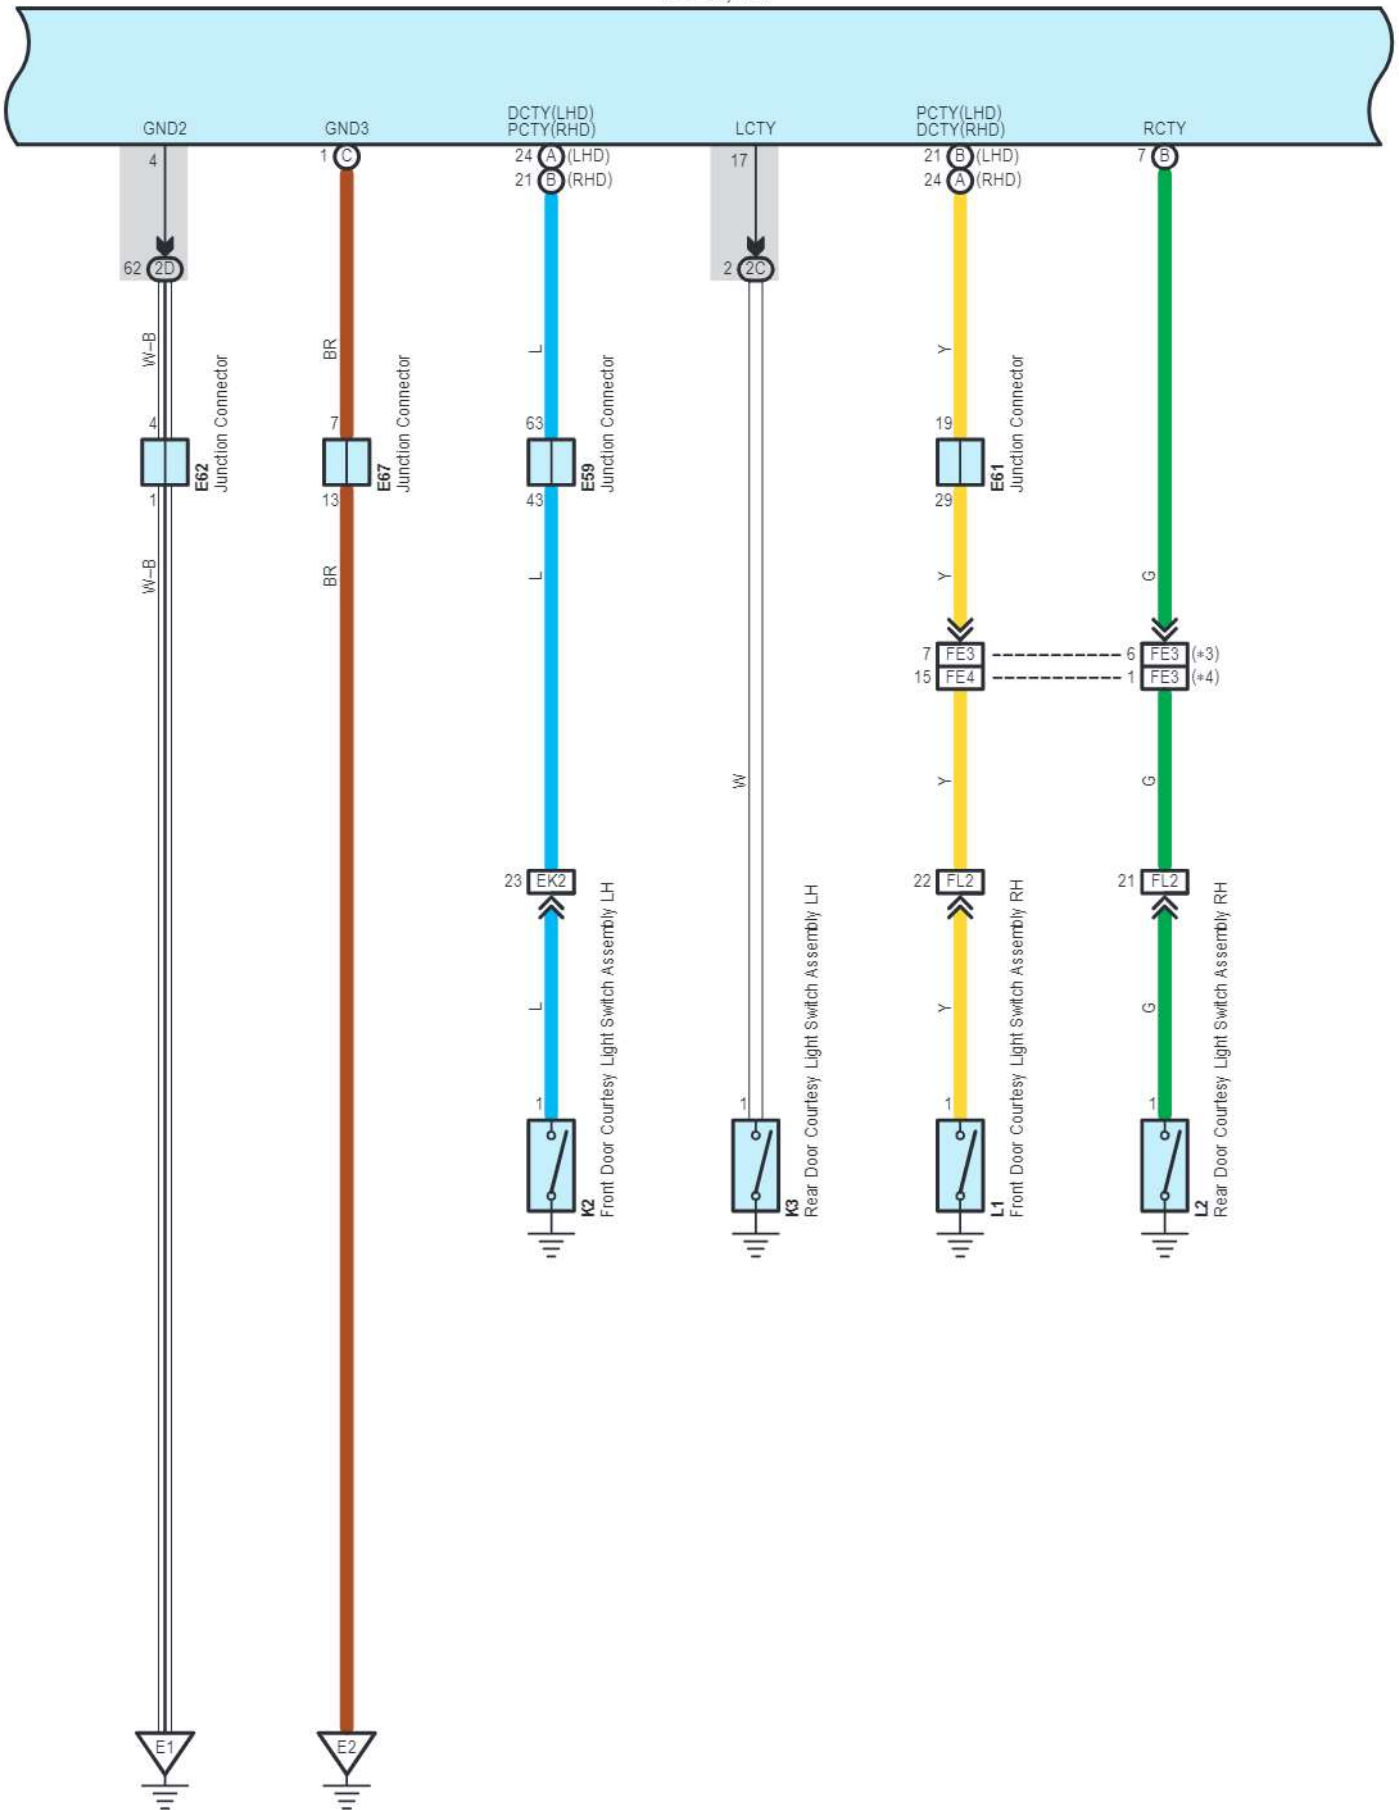

Double Locking

E1(A), E2(B), E3(C)
Main Body ECU