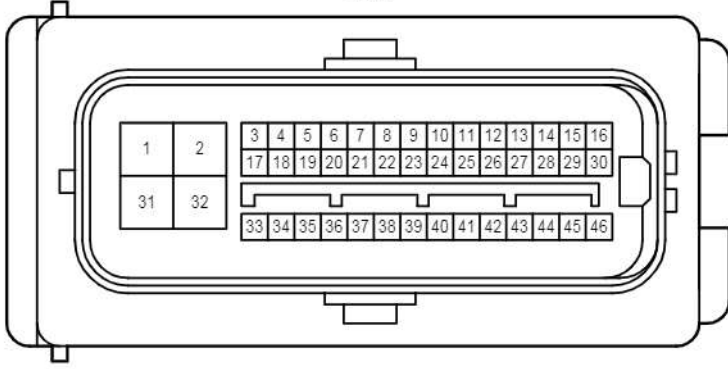

K 33

Stop Light <Liftgate Type>

A 24
Black