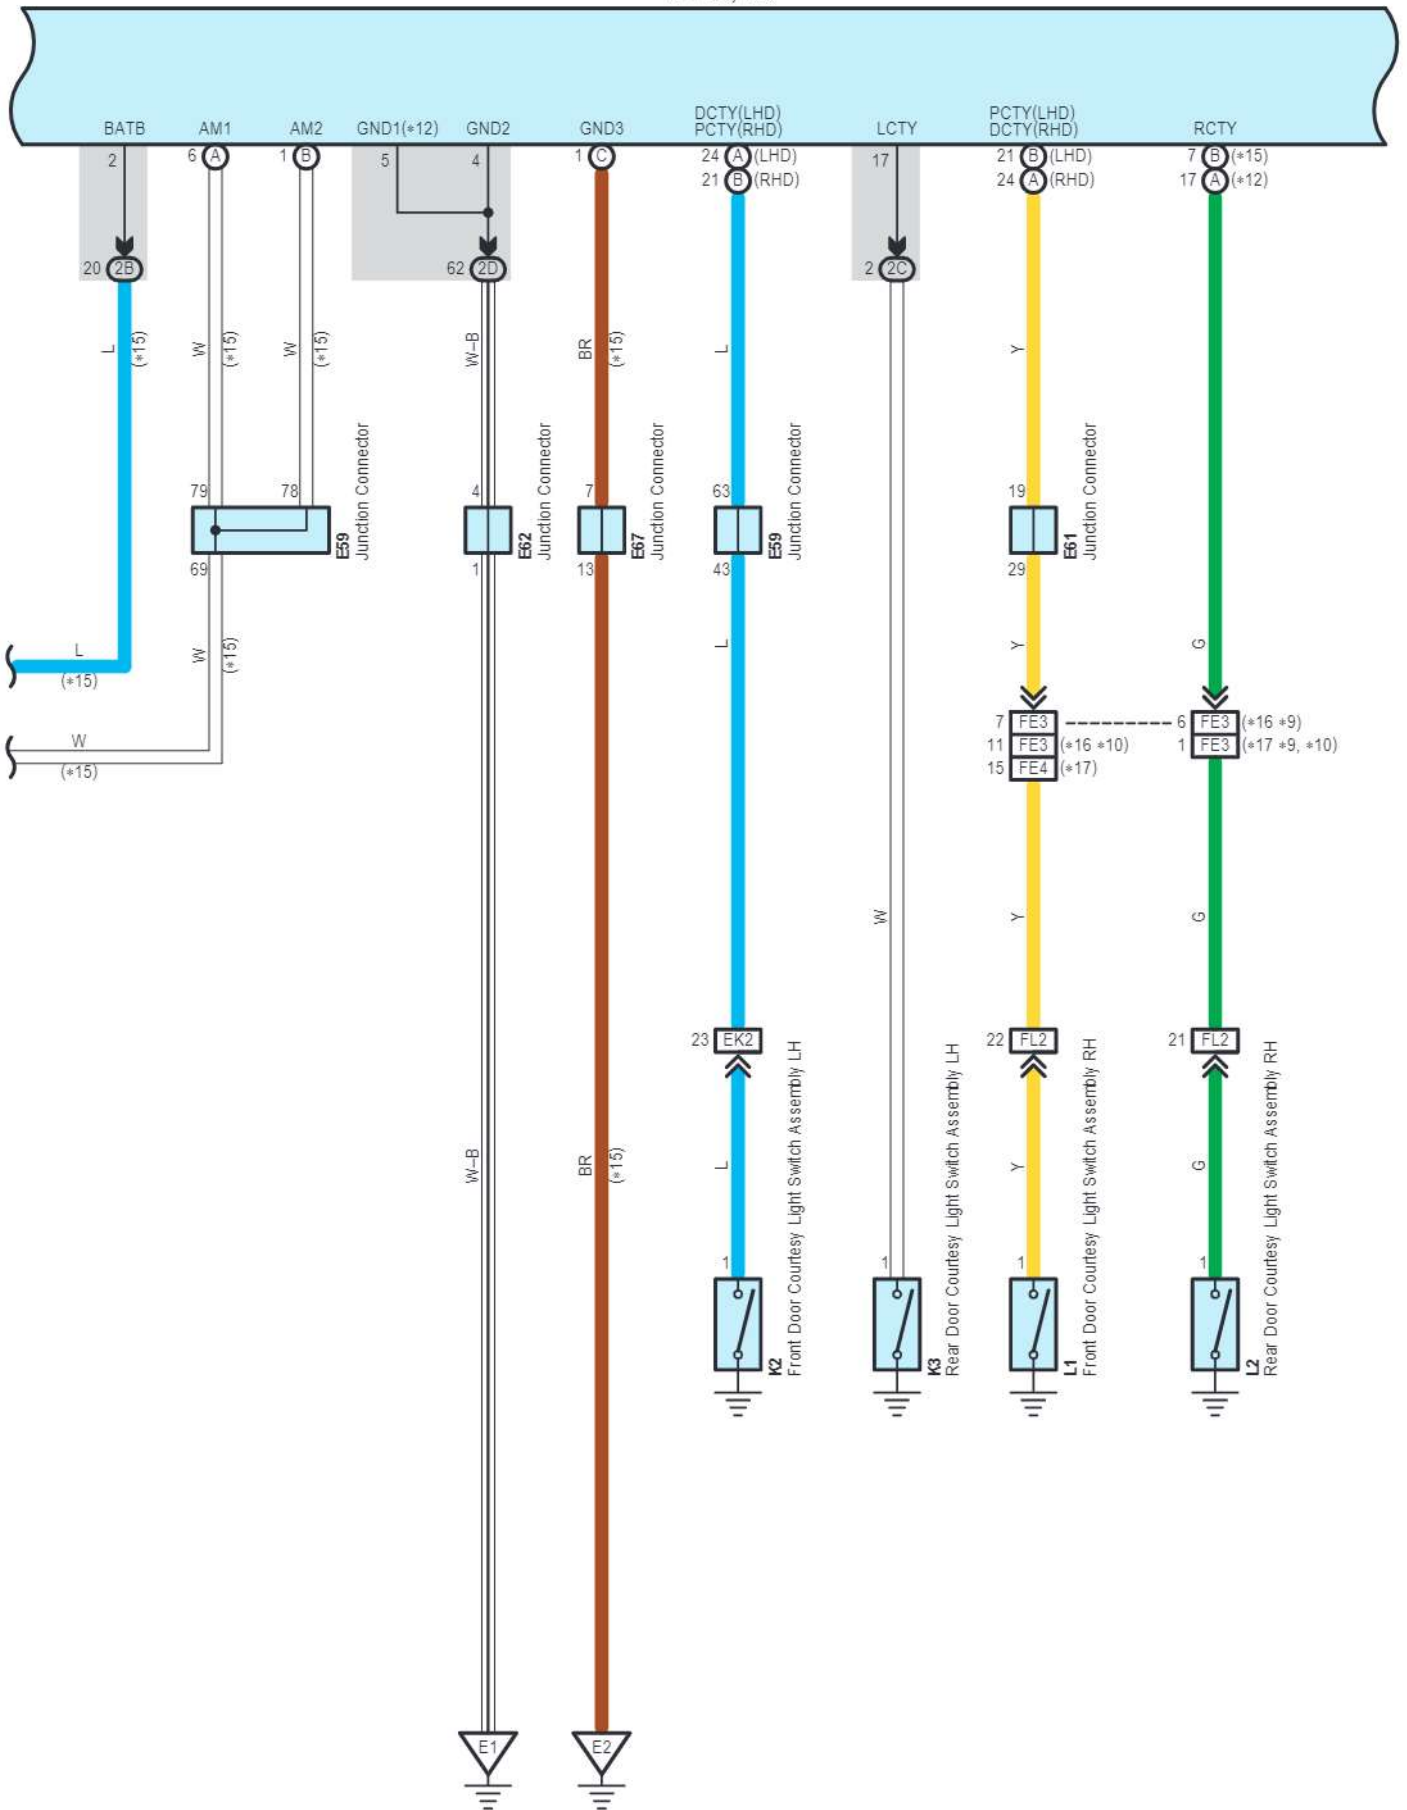

Door Lock Control

E1(A), E2(B), E3(C), E4(D)
Main Body ECU