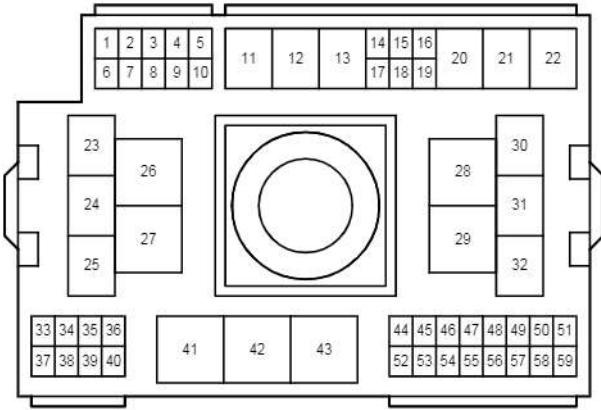

Power Steering

EA2

White

Gray

EA3

White