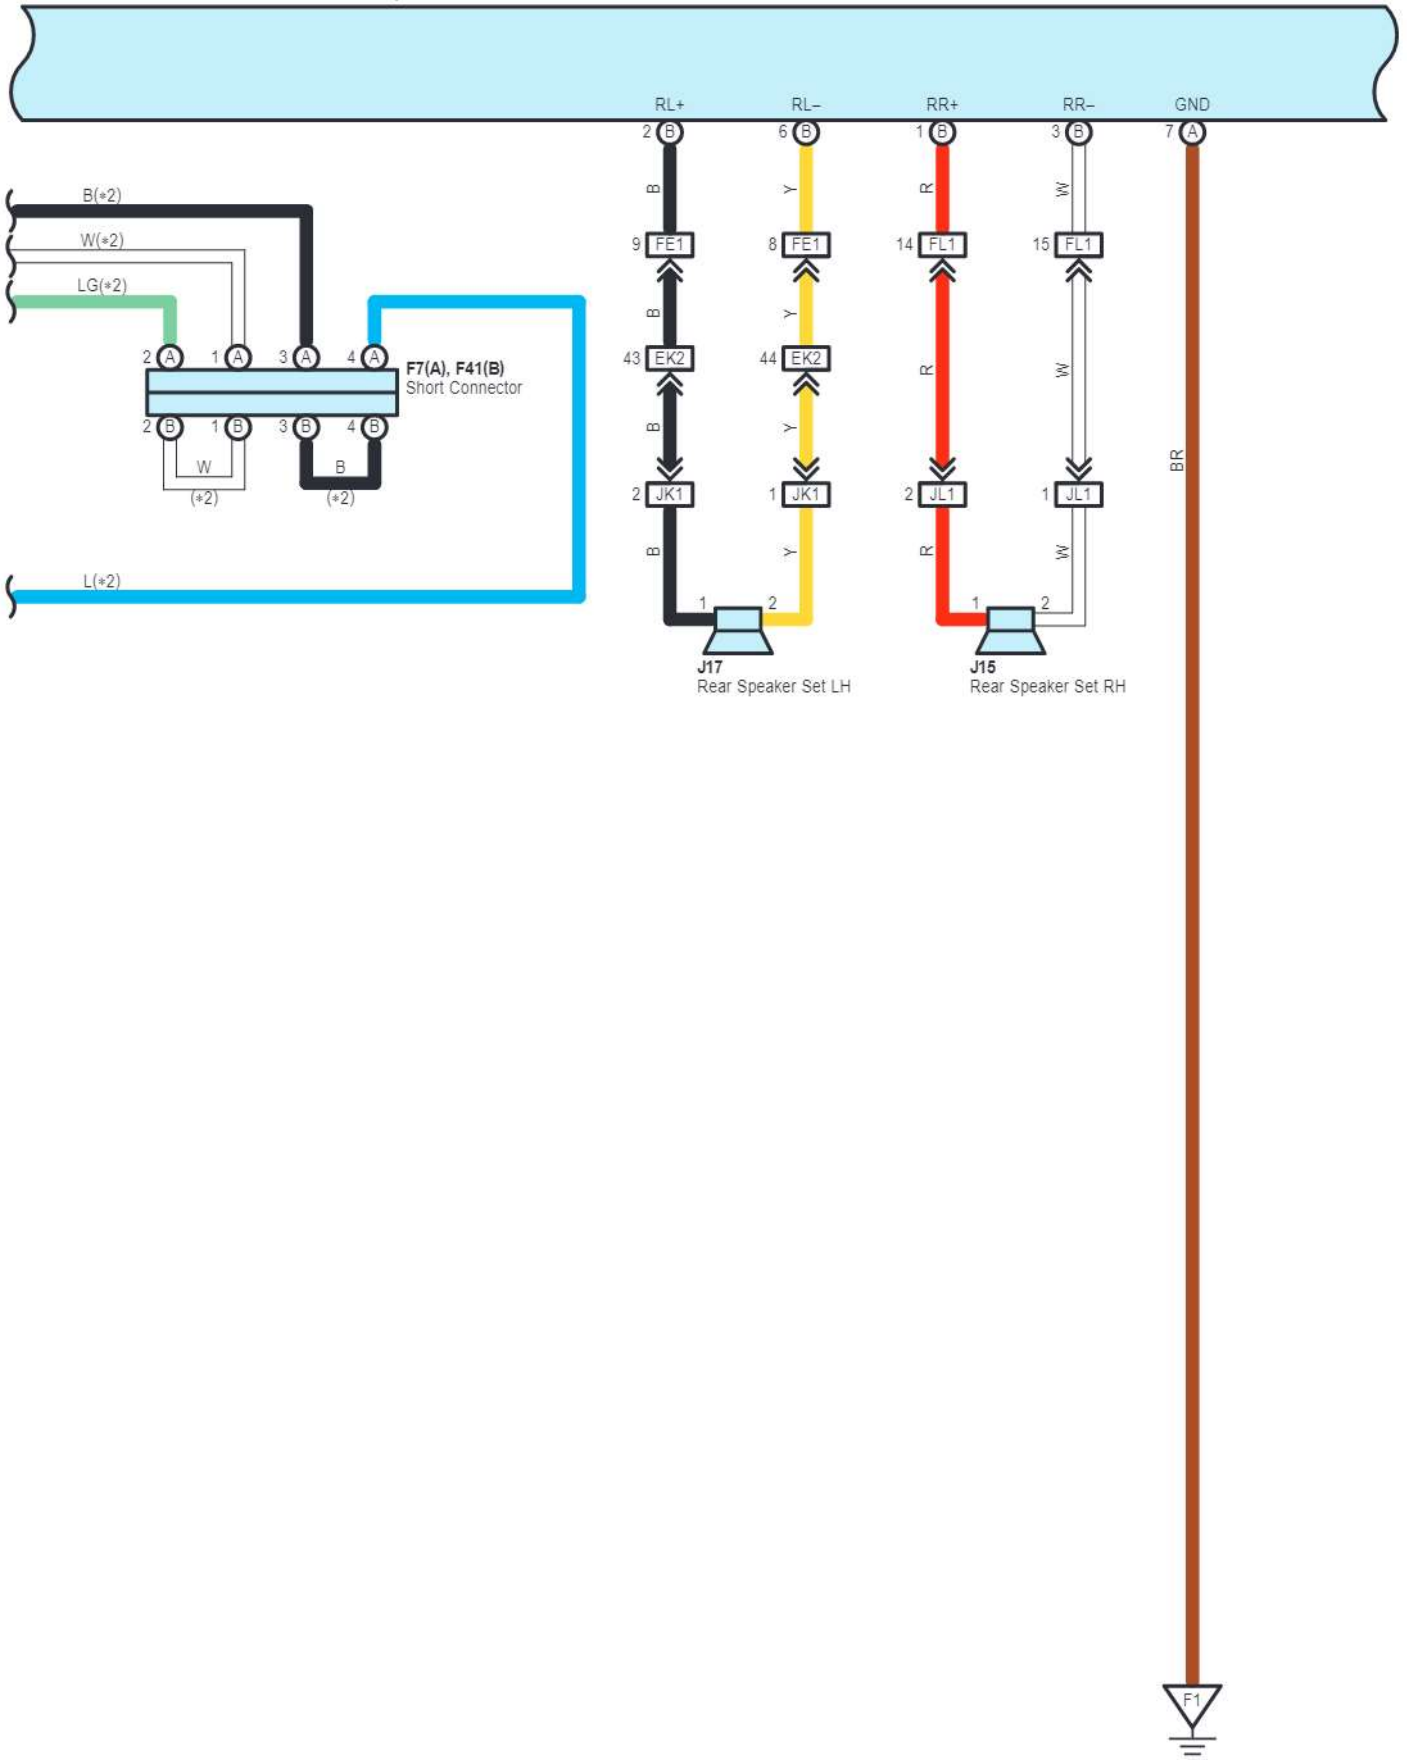

* 1 : 6 Speaker
* 2 : 4 Speaker

F19(C), F35(A), F36(B), F55(D)
Radio Receiver Assembly