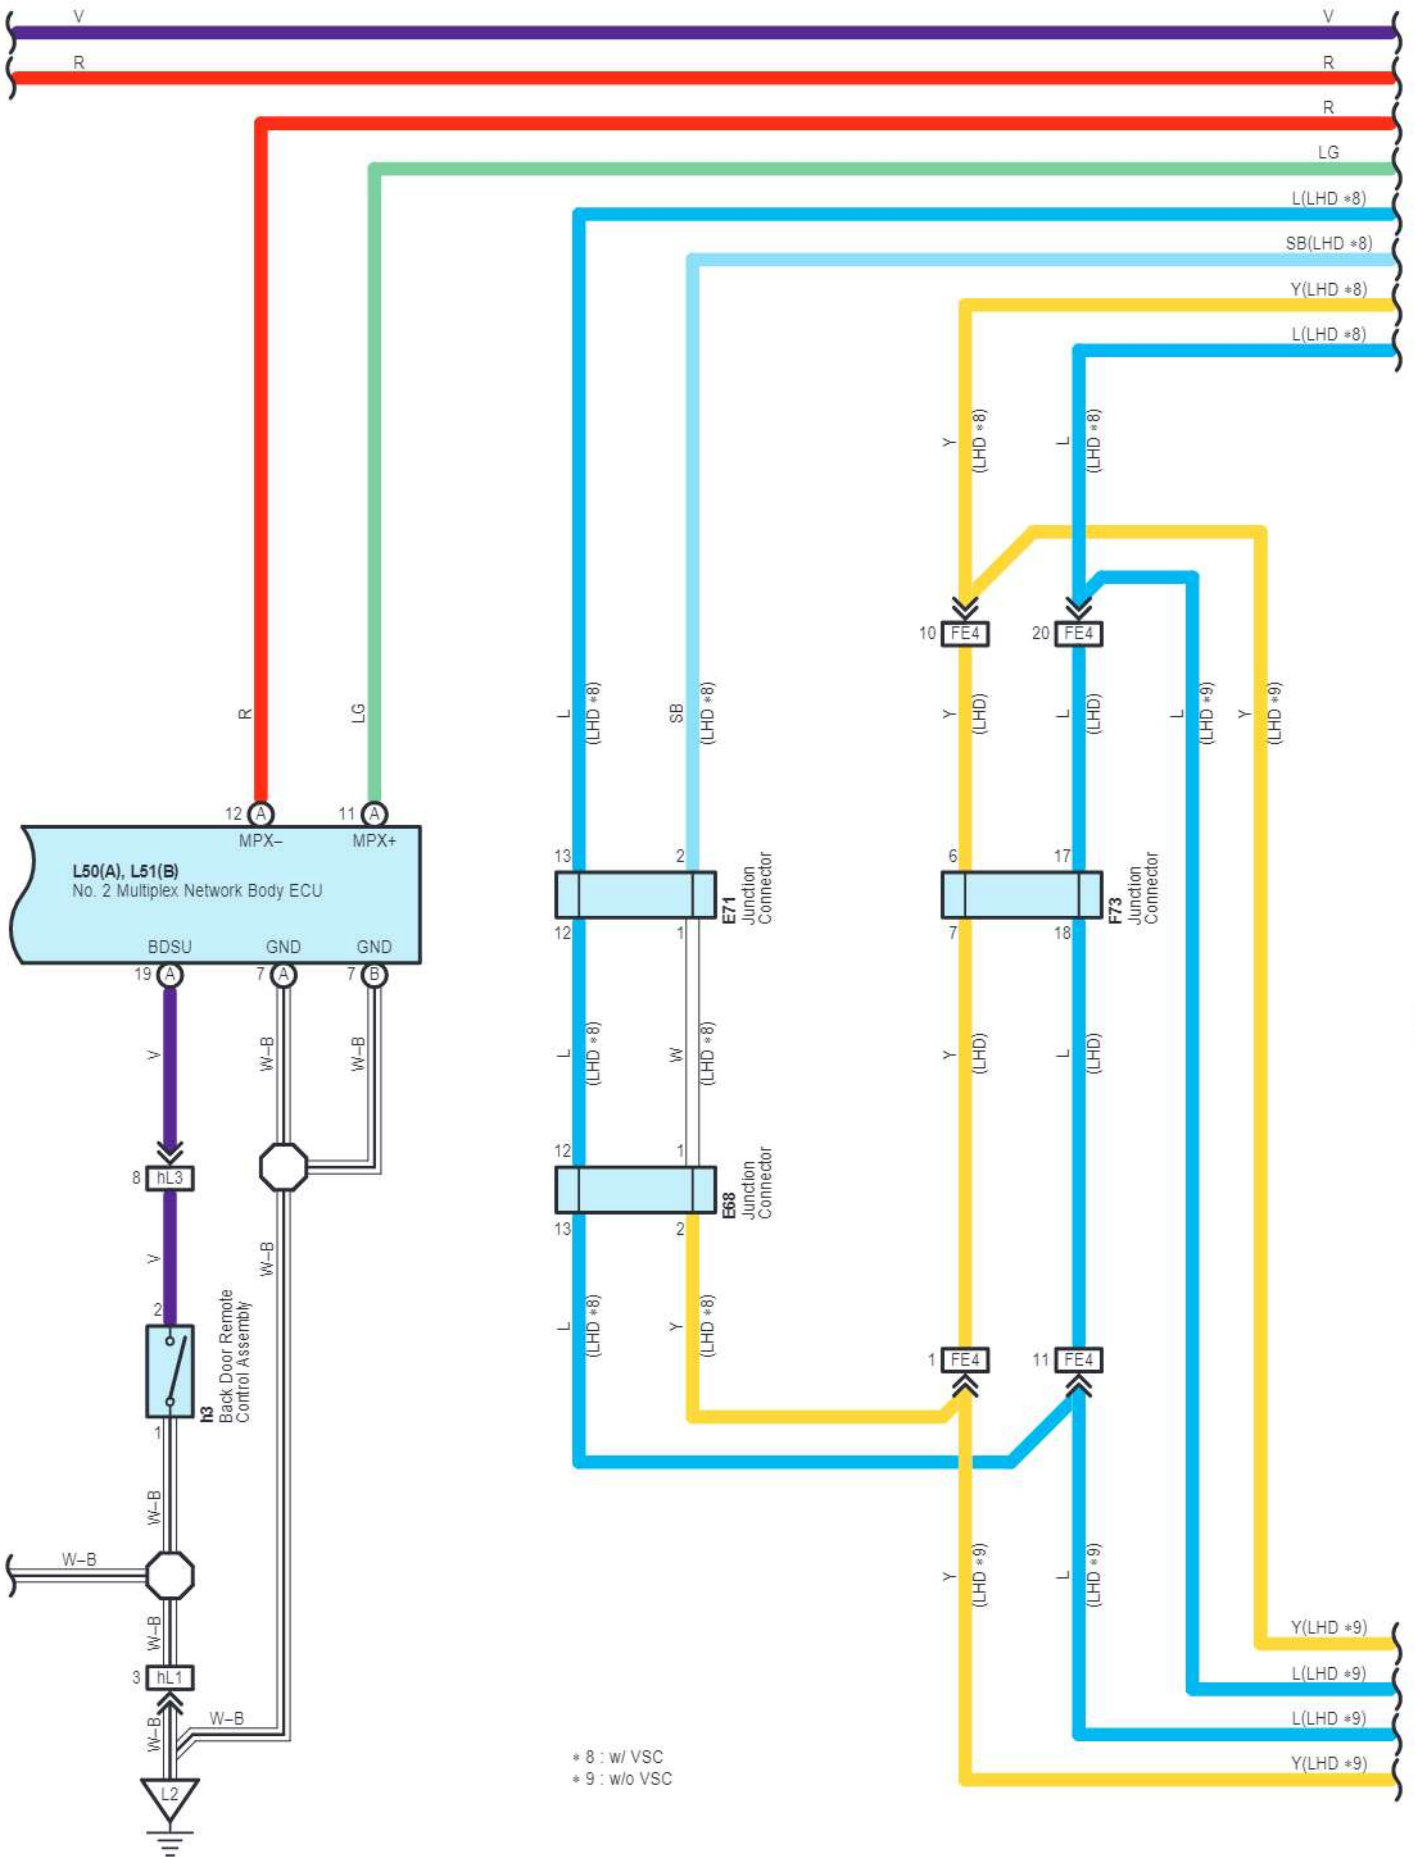

Power Back Door

* 8 : w/ VSC
* 9 : w/o VSC