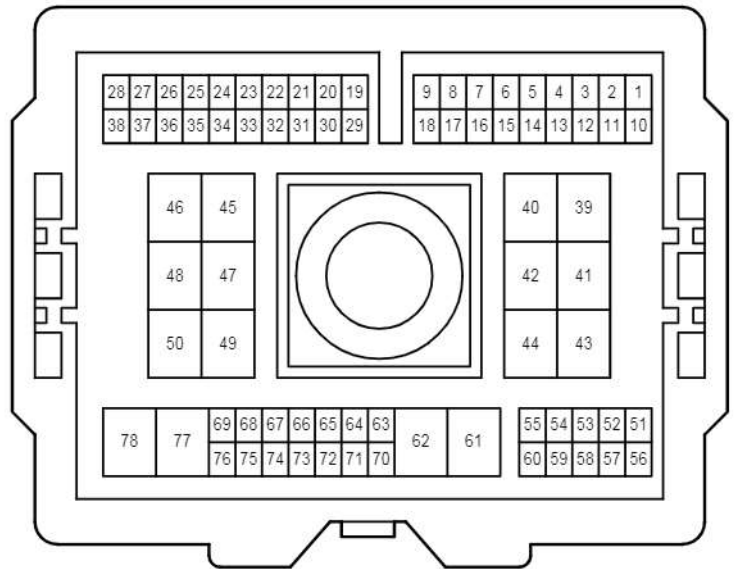

cardiagn.com