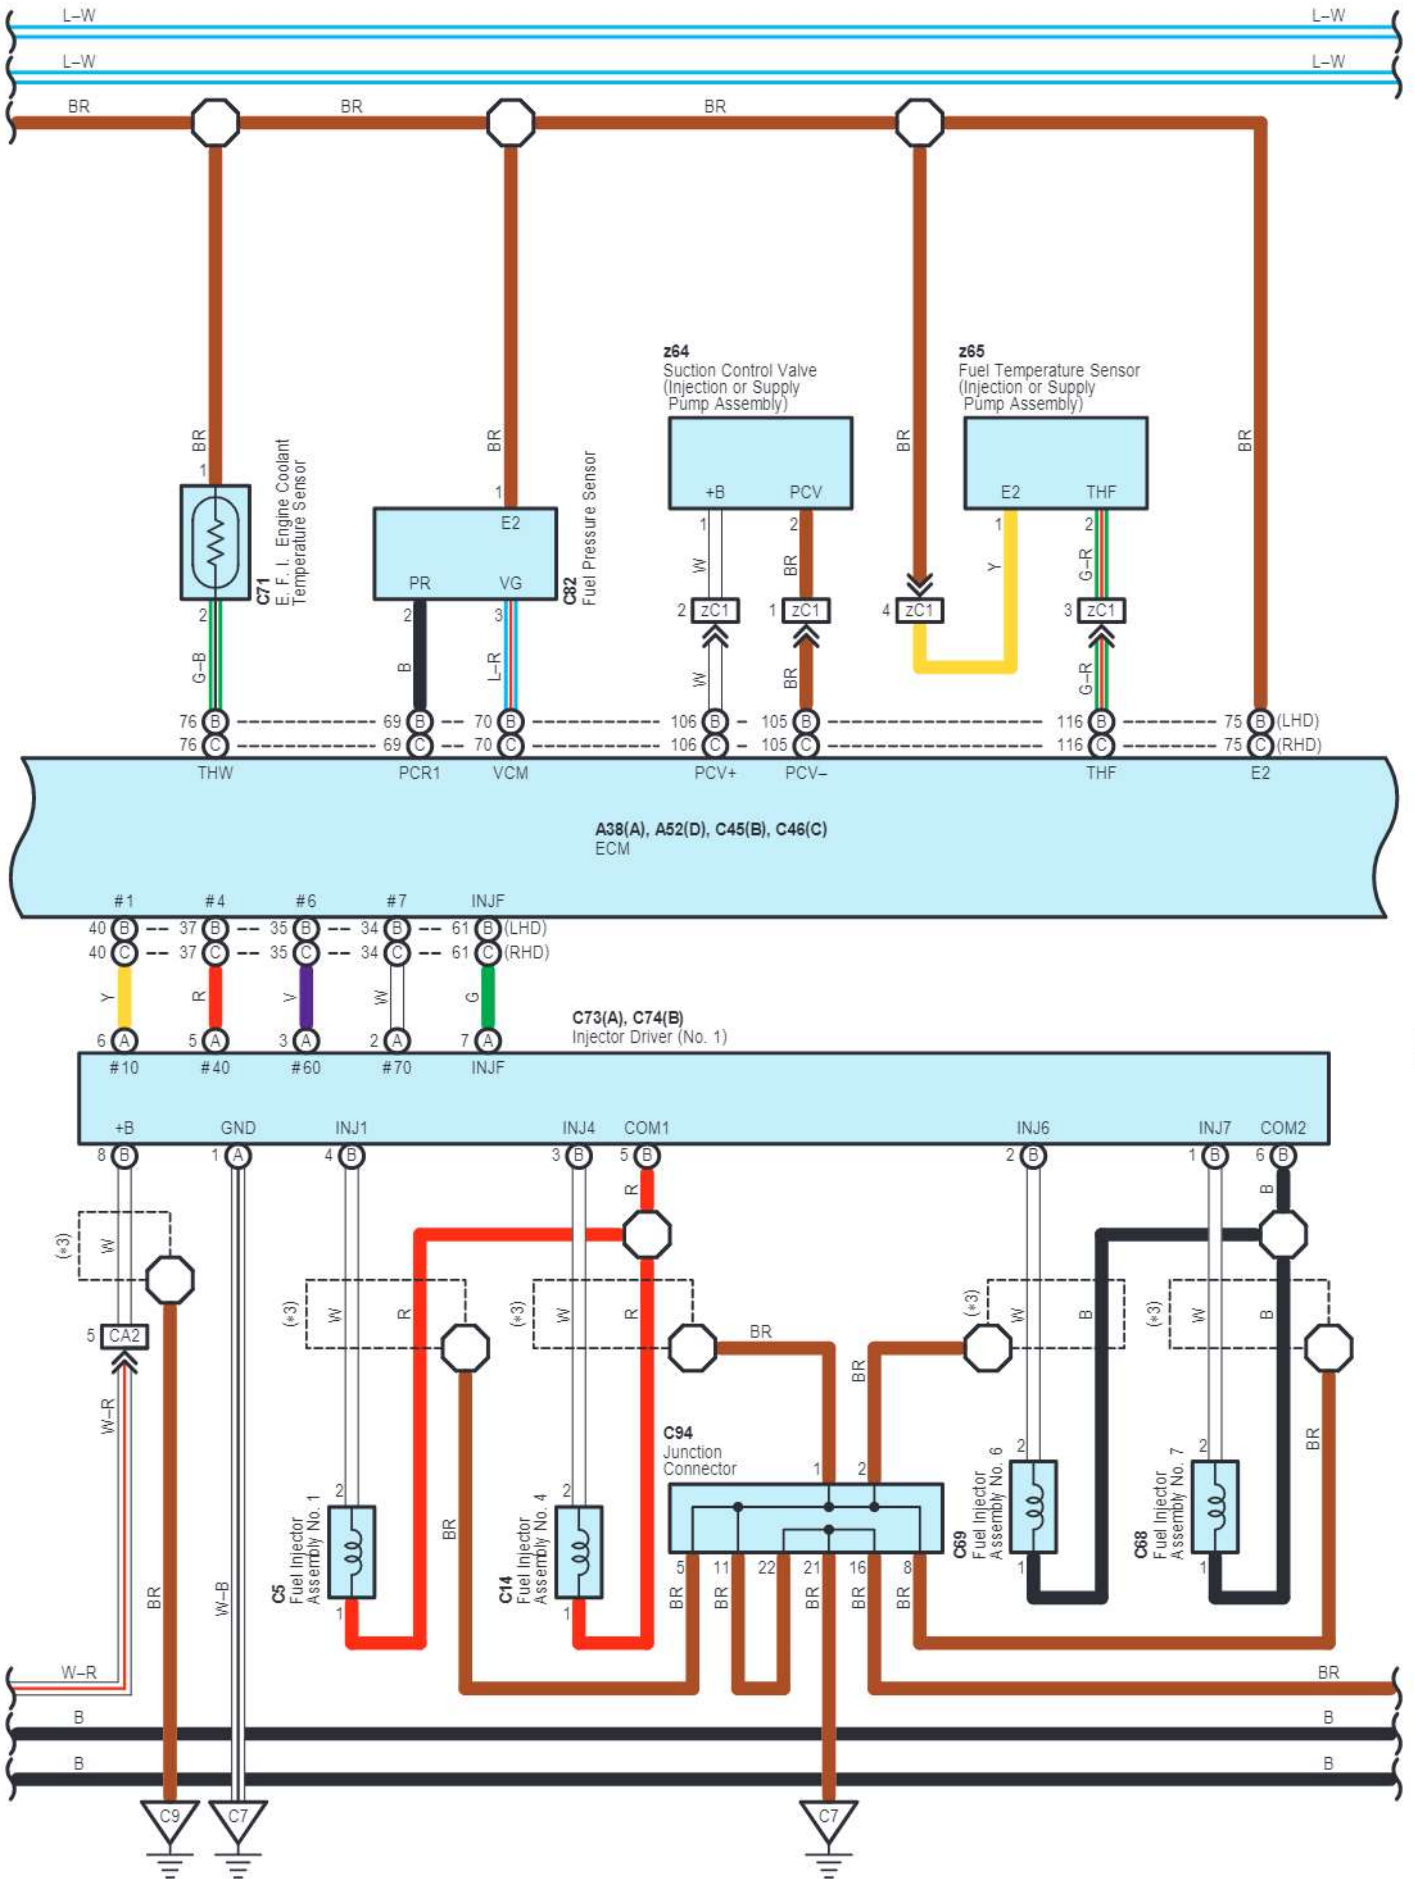

cardiagn.com