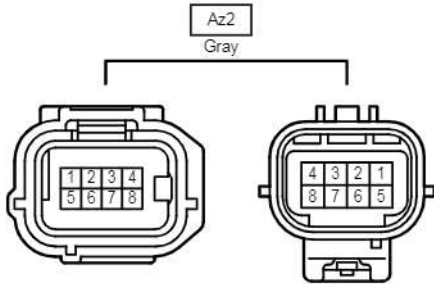

cardiagn.com