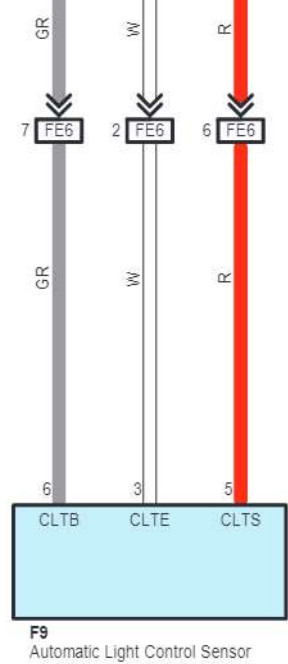

cardiagn.com

Automatic Light Control , Light Auto Turn Off System

E1(A), E2(B), E3(C)
Main Body ECU

cardiagn.com

Automatic Light Control , Light Auto Turn Off System

E1(A), E2(B), E3(C)
Main Body ECU

- * 1 : LHD, RHD Headlight Dimmer Switch Assembly LH Side Type
- * 2 : RHD Headlight Dimmer Switch Assembly RH Side Type
- * 3 : Liftgate Type
- * 7 : Before Jan. 2012 Production
- * 8 : From Jan. 2012 Production
- * 9 : Before Jan. 2012 Production Swing Type