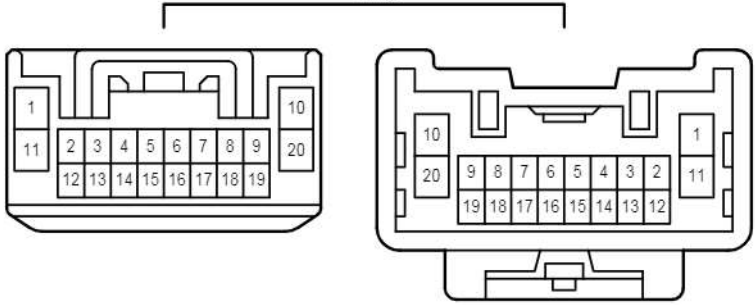

Interior Light

FE4
White

cardiagn.com