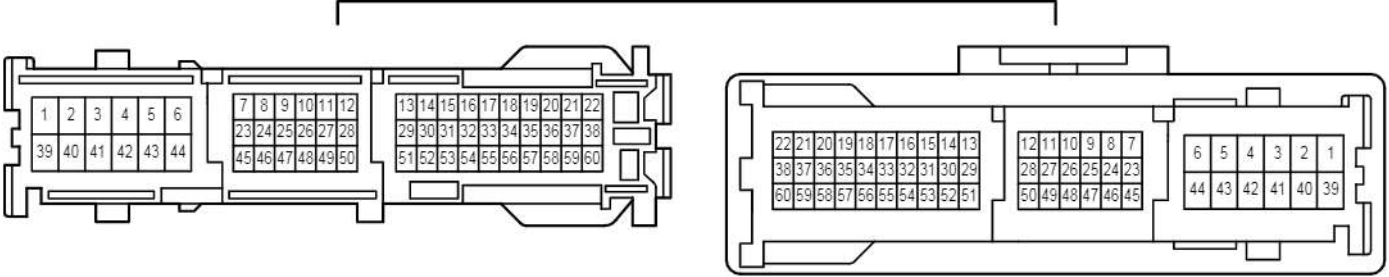

White

KL1
White

NK1
White

VE1
White

VE2
White

VE3
Gray

iL1
White

Automatic Light Control , Light Auto Turn Off System