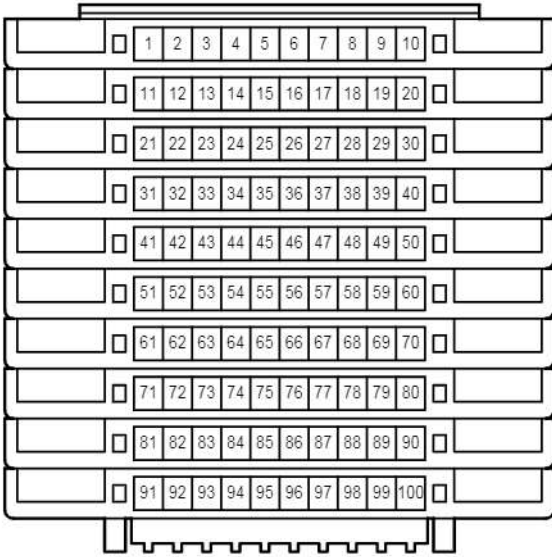

Heated Steering Wheel System

cardiagn.com

Heated Steering Wheel System

E 58

E 62
White

E107
Black

G 14
Black

z 63
White