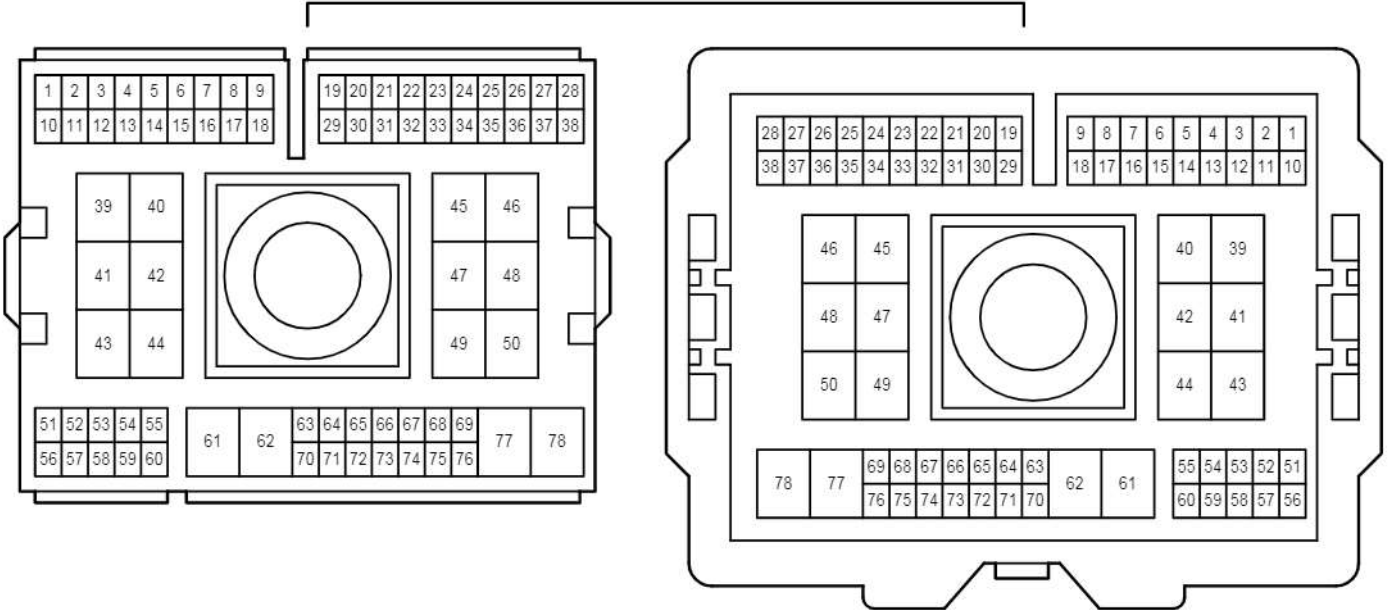

Power Steering

2D

White

AA1

Gray

AE3

Gray

CA1

White

EA1

White

cardiagn.com