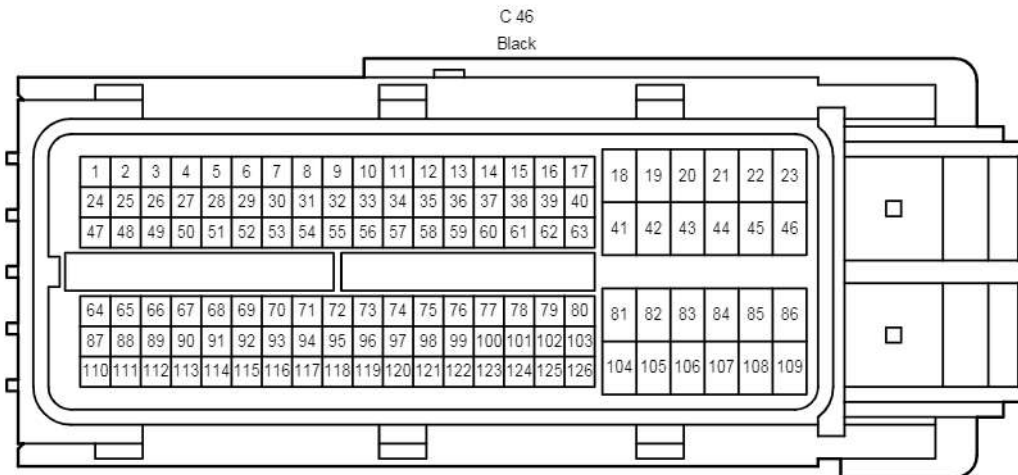

Combination Meter