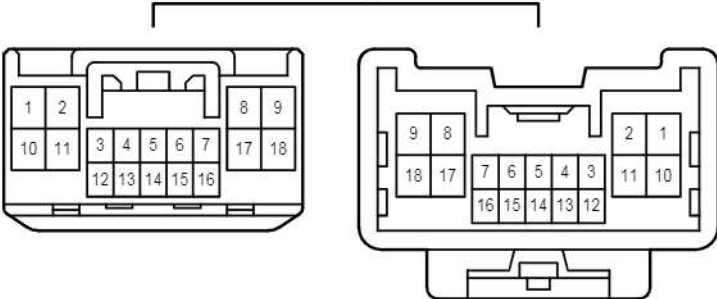

Stop Light <Liftgate Type>

White

White

White

Gray

Black

White

White

White

Blue

Gray