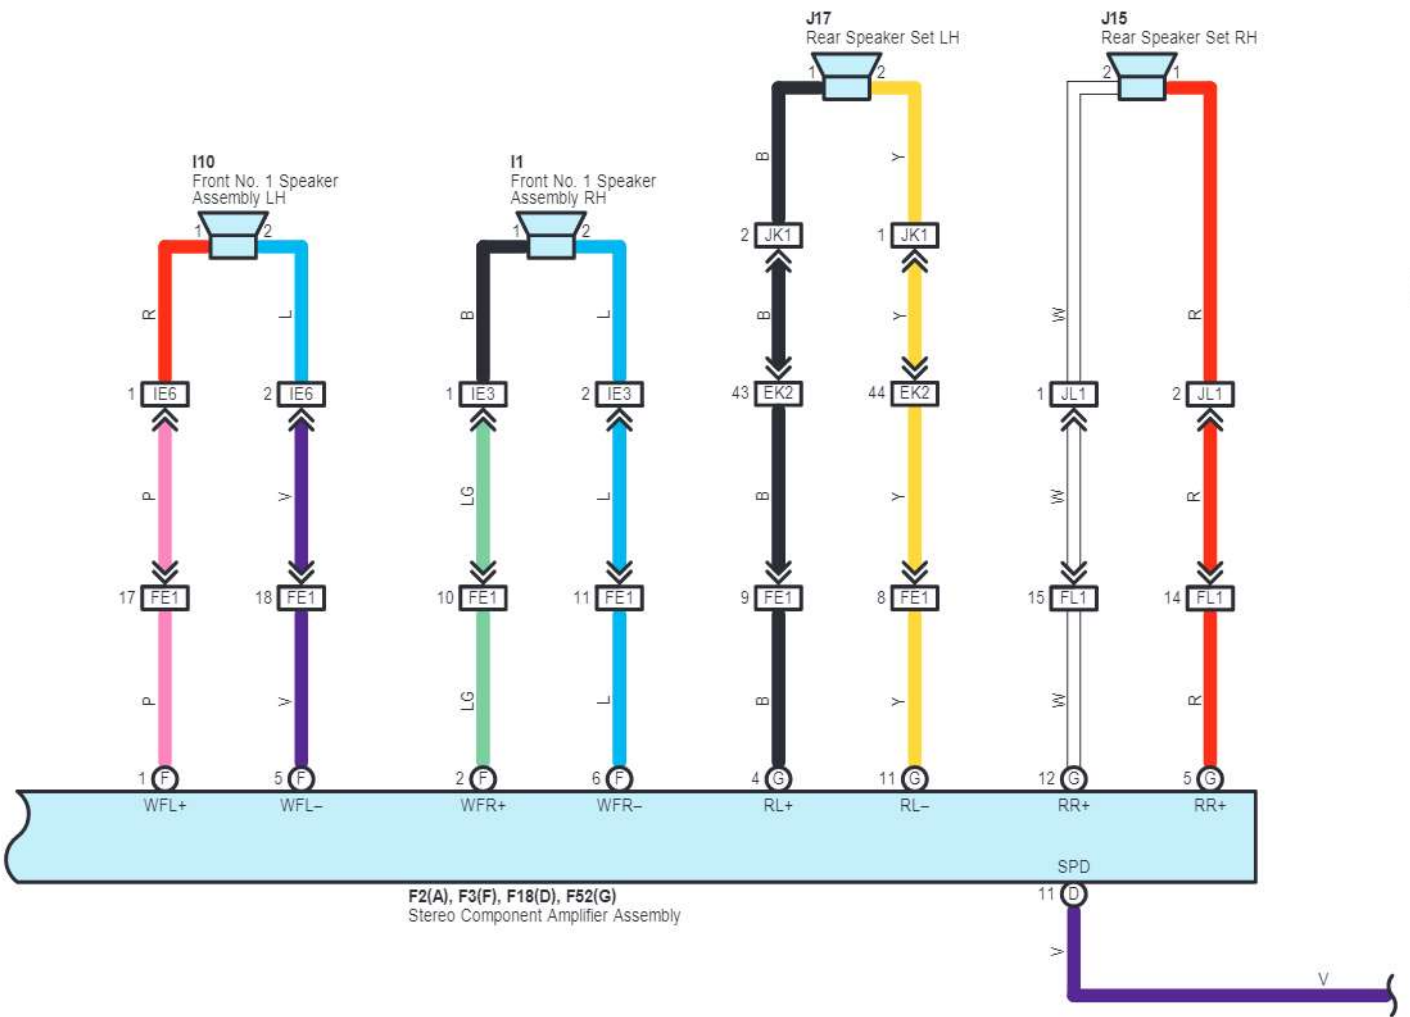

F1(A), F19(B), F54(C), F55(D)
Radio Receiver Assembly

cardiagn.com