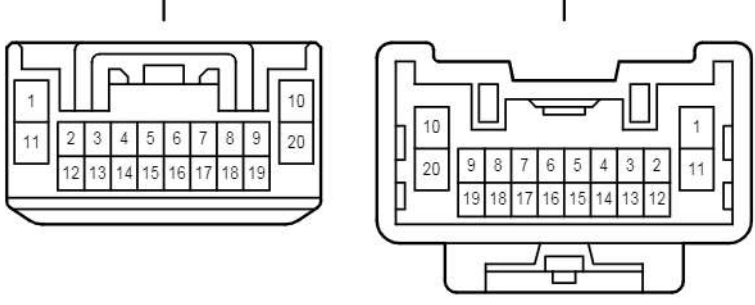

FE4
White

cardiagn.com