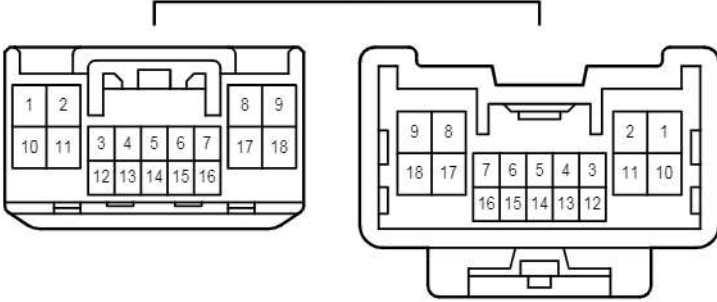

White

IE6

White

JK1
White

JL1
White

zE1
Brown

cardiagn.com

* 1 : w/ Bluetooth Hands-Free System