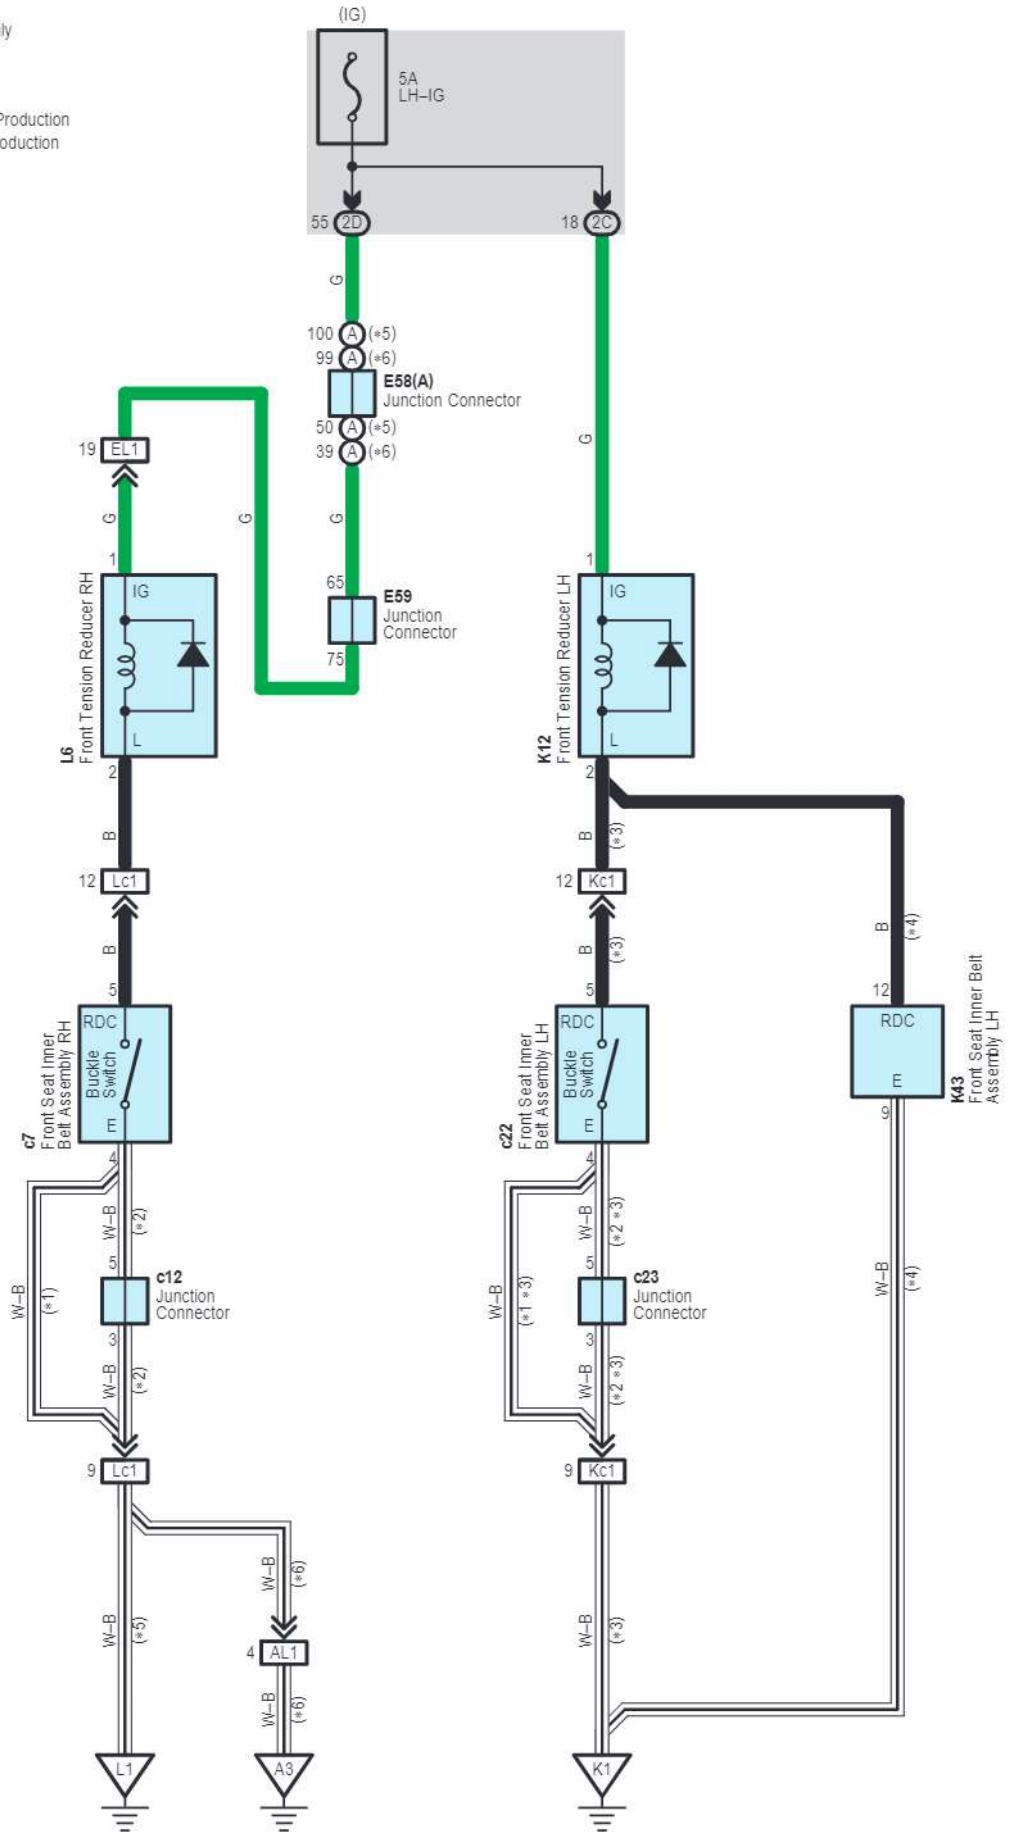

E 59

Electric Tension Reducer

- 1 : Lumbar Support Only
- 2 : Except *1
- 3 : Liftgate Type
- 4 : Swing Type
- 5 : Before Jan. 2012 Production
- 6 : From Jan. 2012 Production