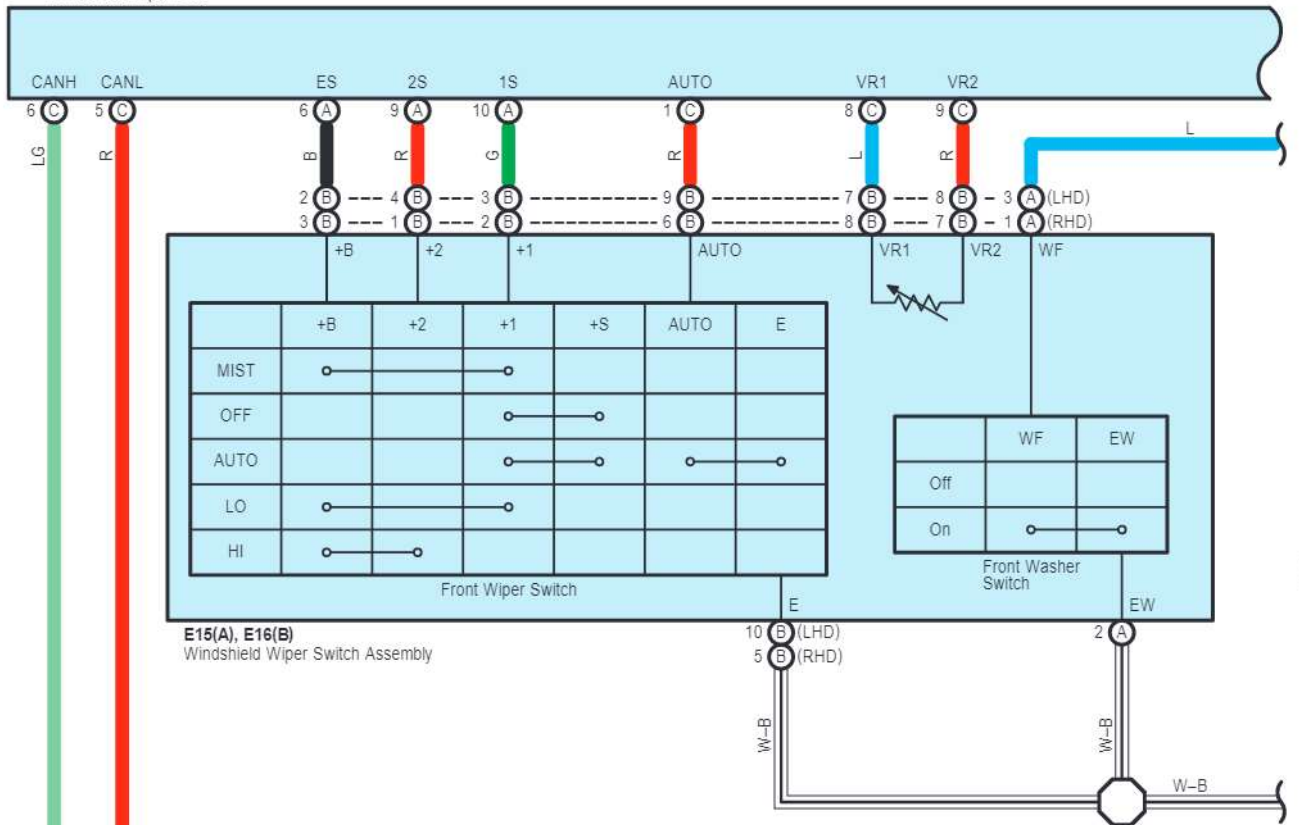

E83(A), E85(C)
Windshield Wiper ECU

E15(A), E16(B)
Windshield Wiper Switch Assembly