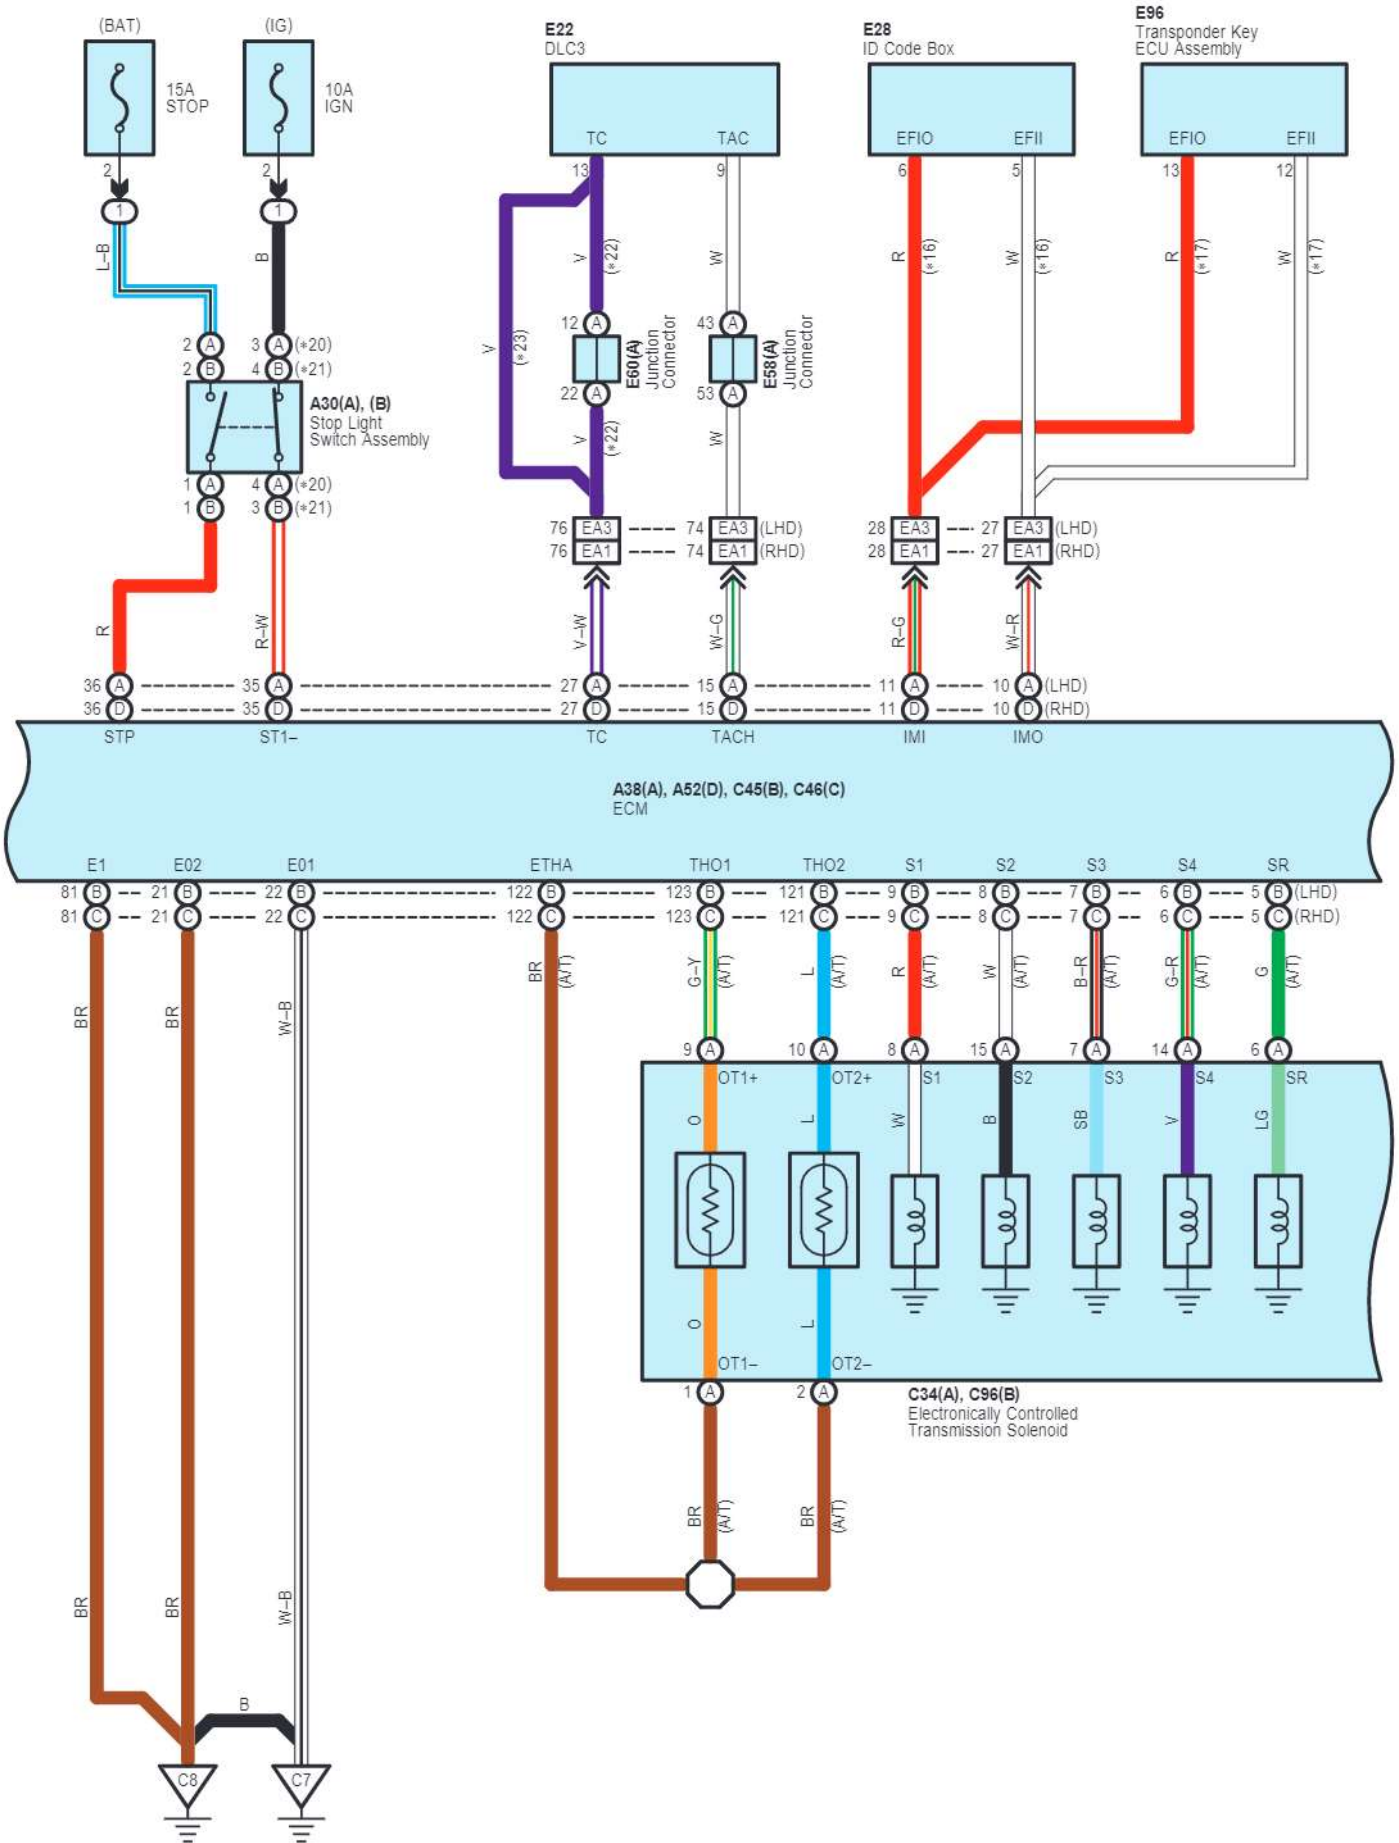

cardiagn.com