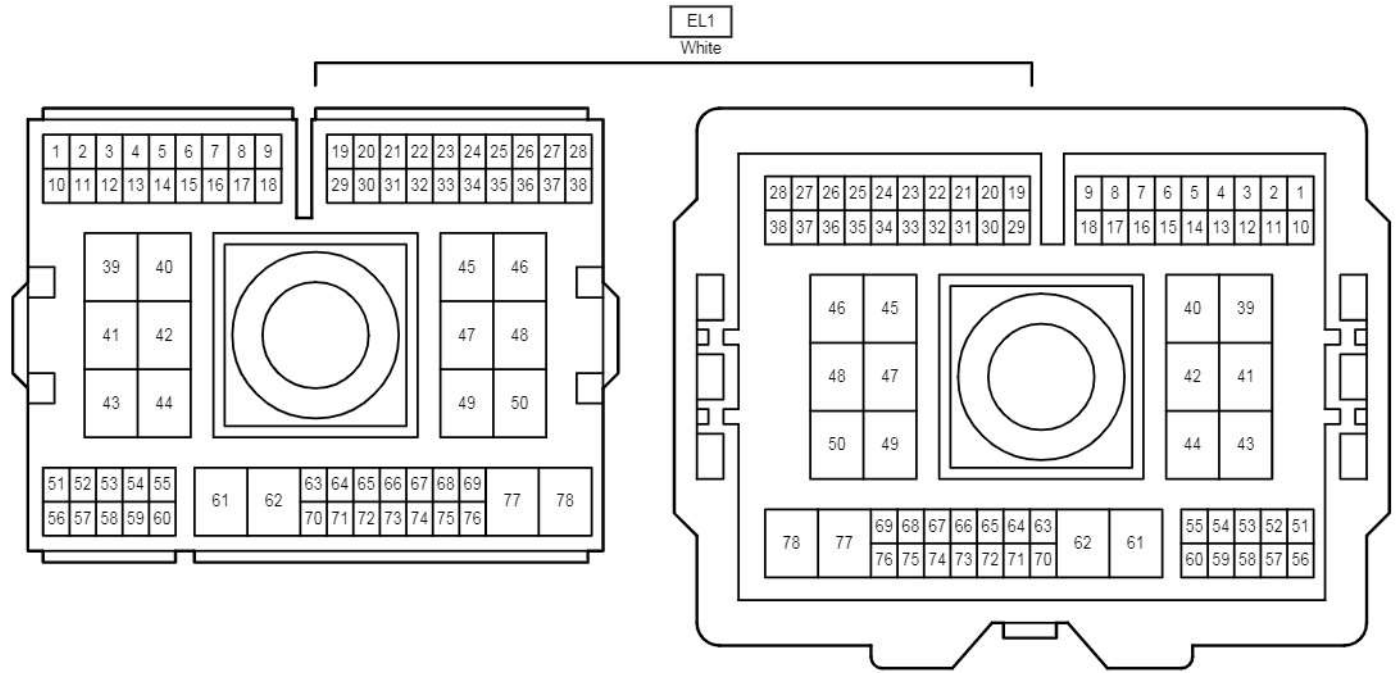

Combination Meter

cardiagn.com