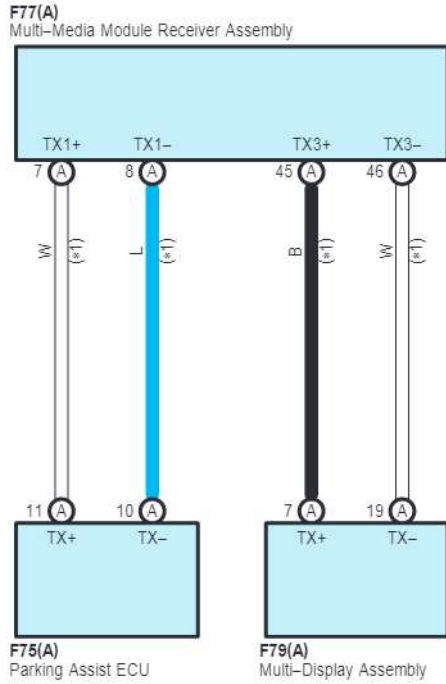

- 1 : w/ Navigation System
- 2 : w/o Navigation System
- 3 : w/ Stereo Component Amplifier Assembly

cardiagn.com