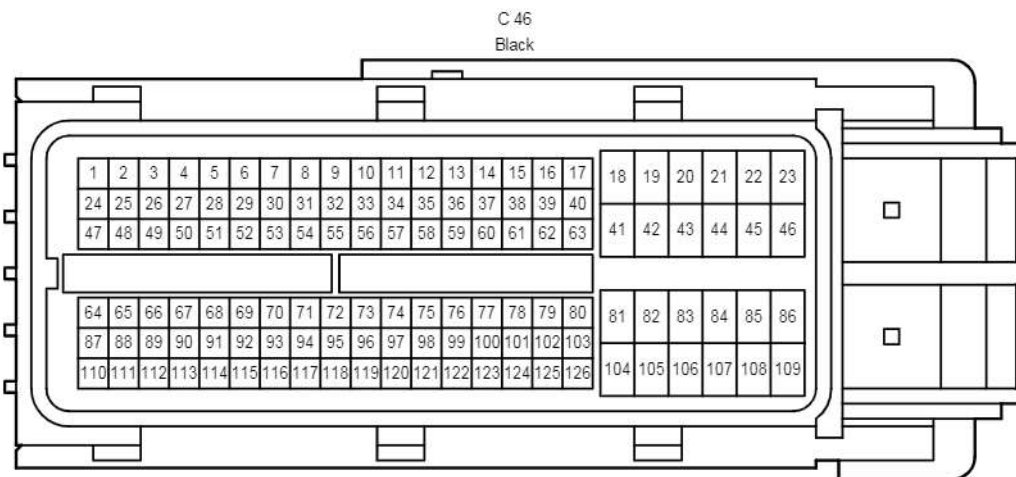

Ignition <1GR-FE>