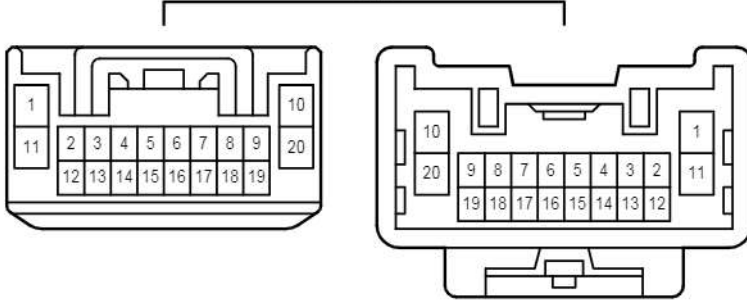

FE4
White

cardiagn.com