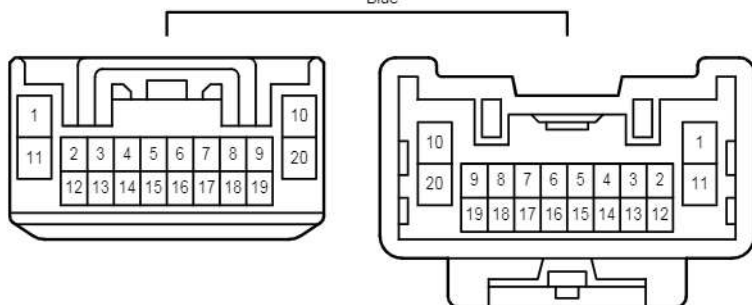

IE6
White

JK1
White

JL1
White

KL1
White

RE2
Blue

SK1
White

SK2
Blue

Electric Tension Reducer