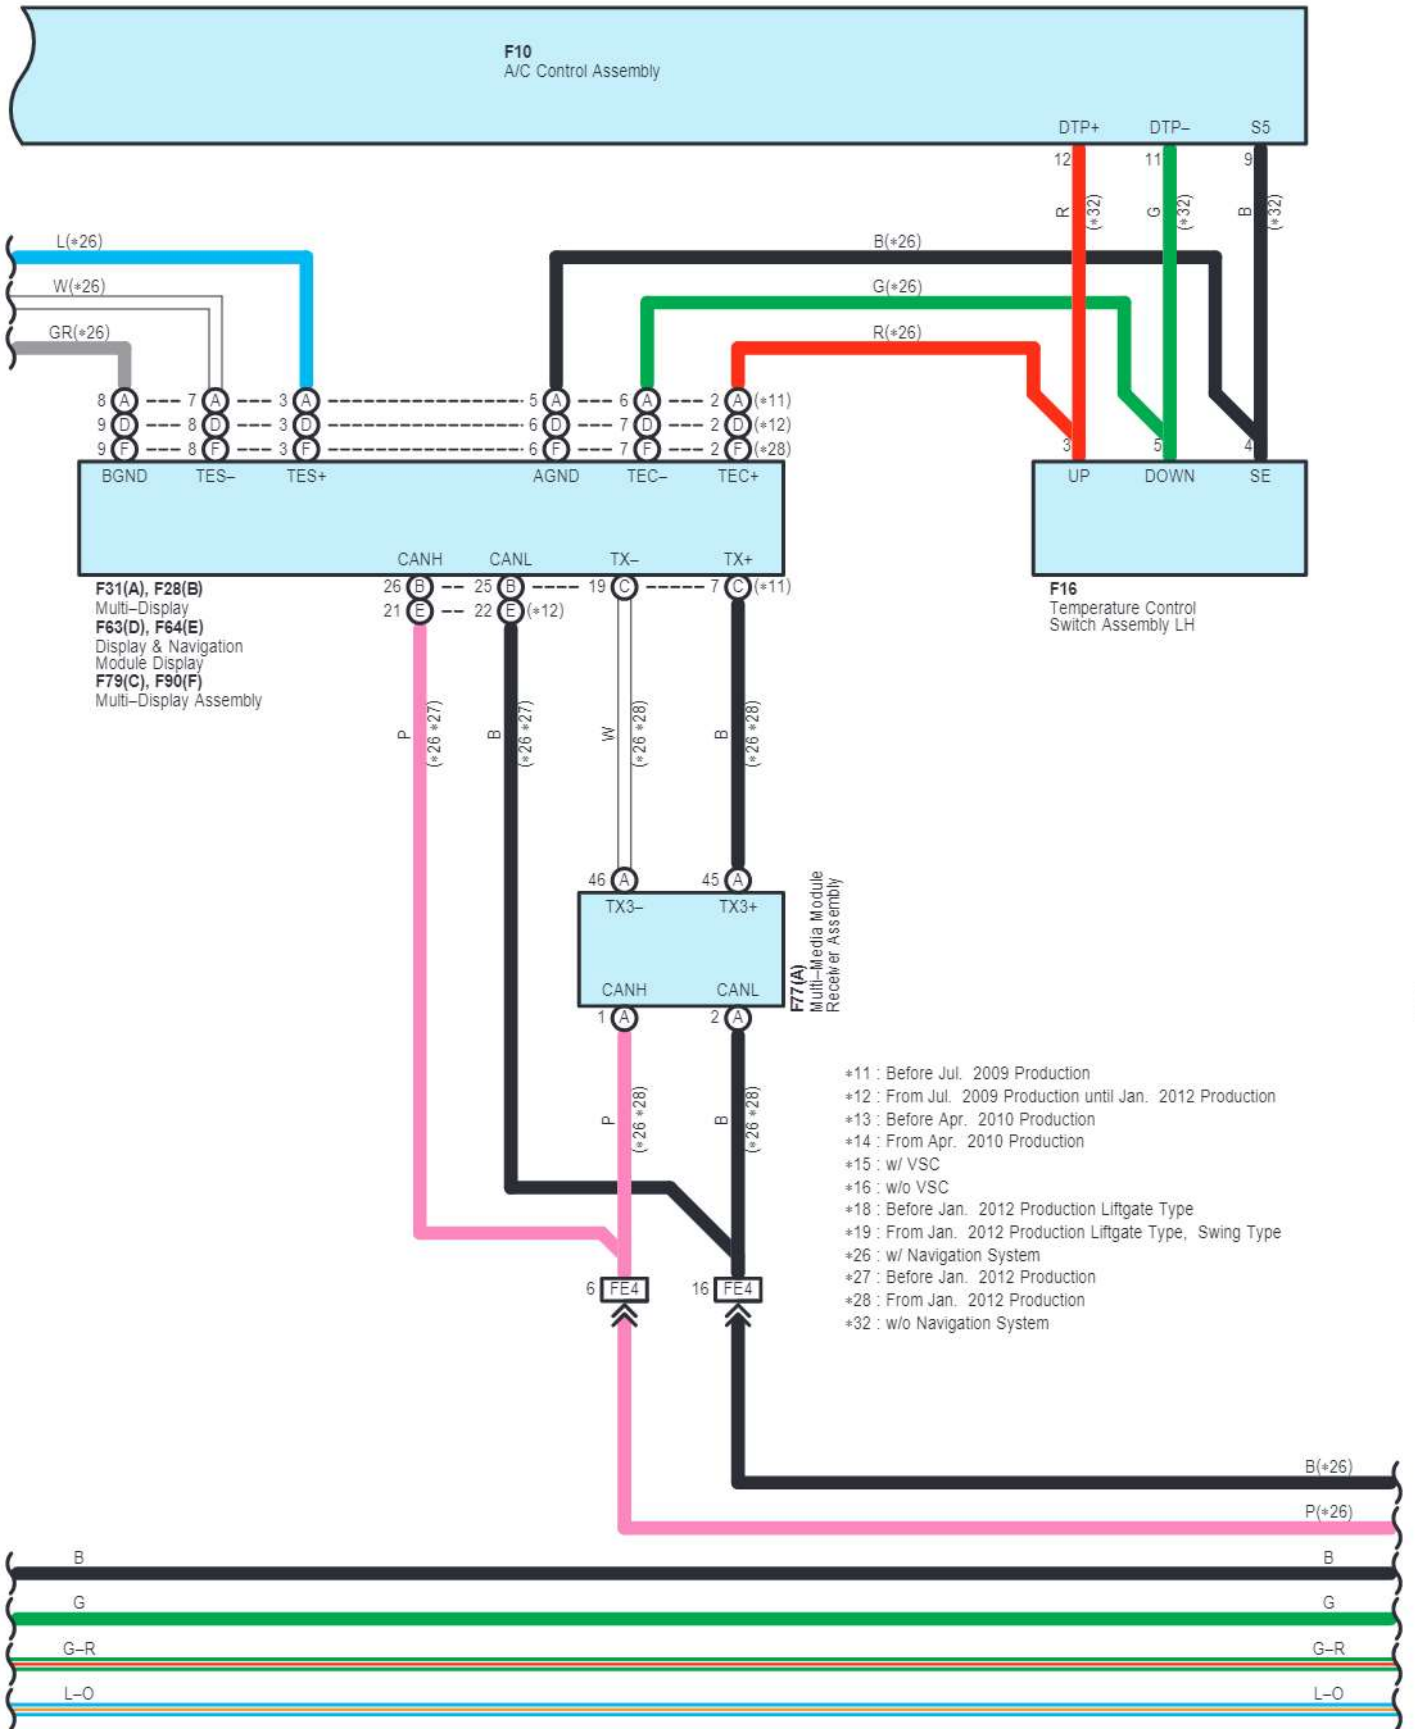

cardiagn.com