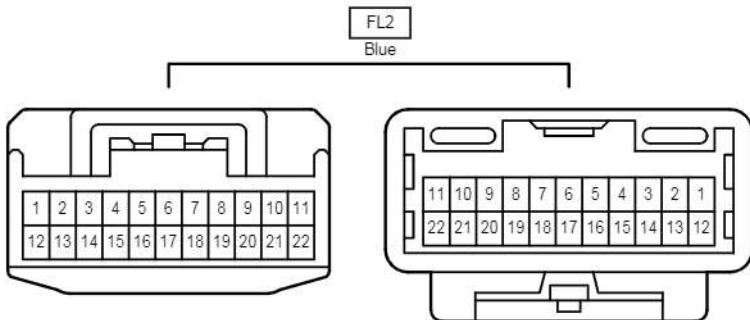

Combination Meter

cardiagn.com