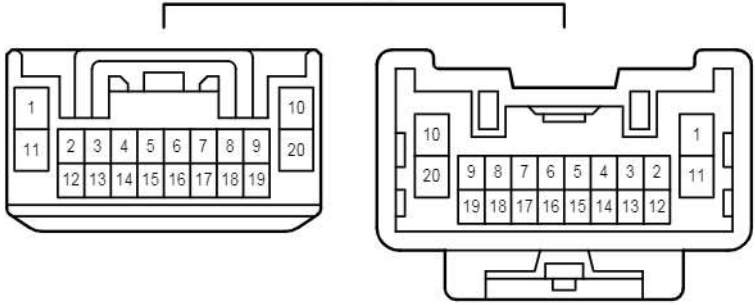

FE4
White

cardiagn.com