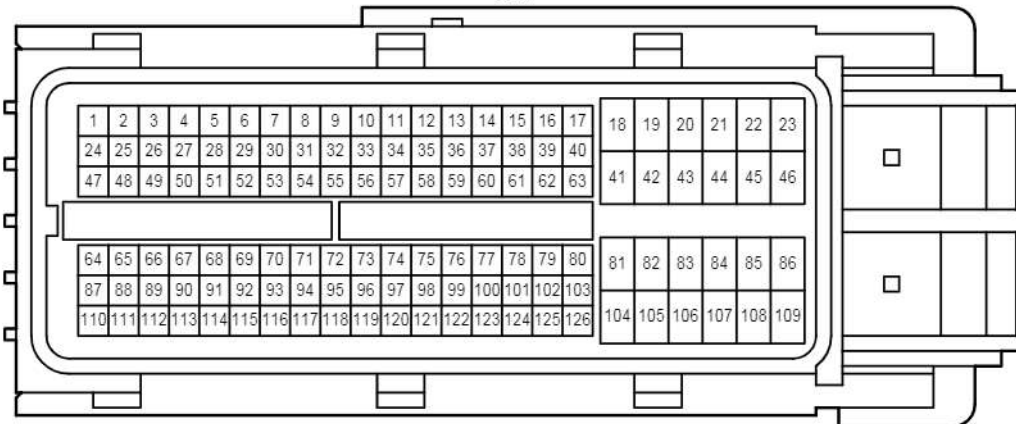

cardiagn.com

Power Seat <RHD Driver's Seat w/ Seat Position Memory>

A 52
Black

C 24
Gray

C 44
Blue

C 46
Black

E 1
White

E 3
White