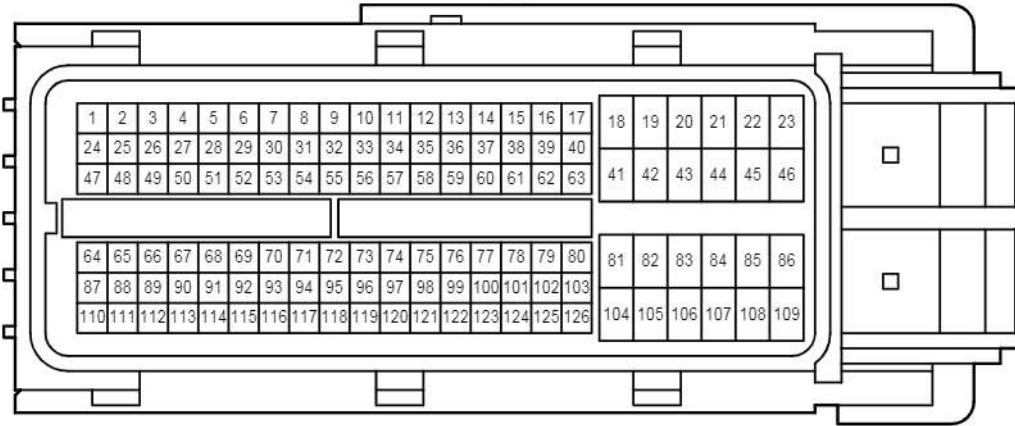

Remote Control Mirror <w/ Retractor>

C 46
Black

E 1
White

E 2
White

E 3
White

E 59

E 60

cardiagn.com