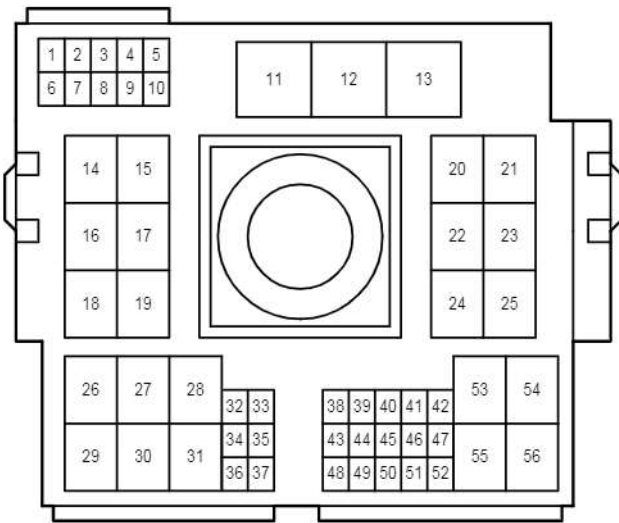

EK1

White Blue