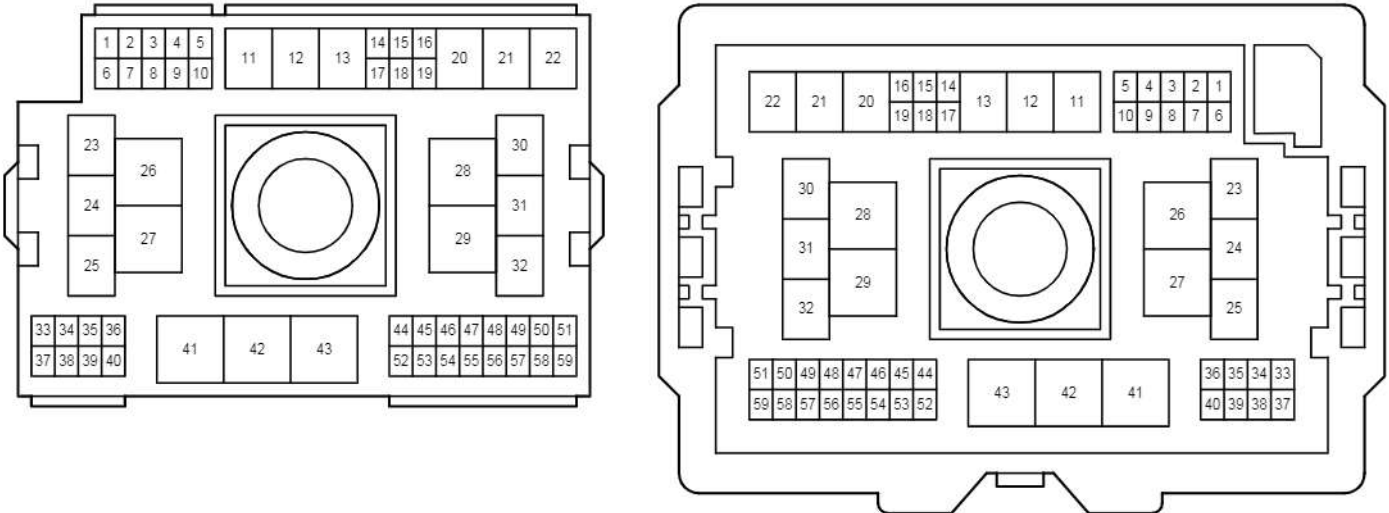

cardiagn.com

EA1
White

EA2

White

Gray

Double Locking

- * 3 : Before Jan. 2012 Production
- * 4 : From Jan. 2012 Production

Double Locking