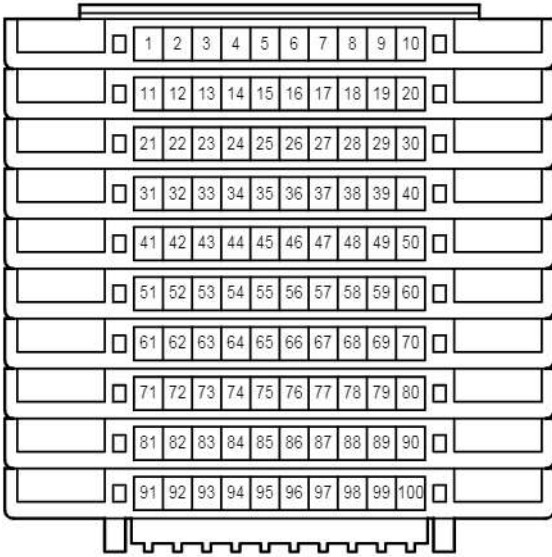

E 69

Remote Control Mirror <w/ Retractor>

E 61