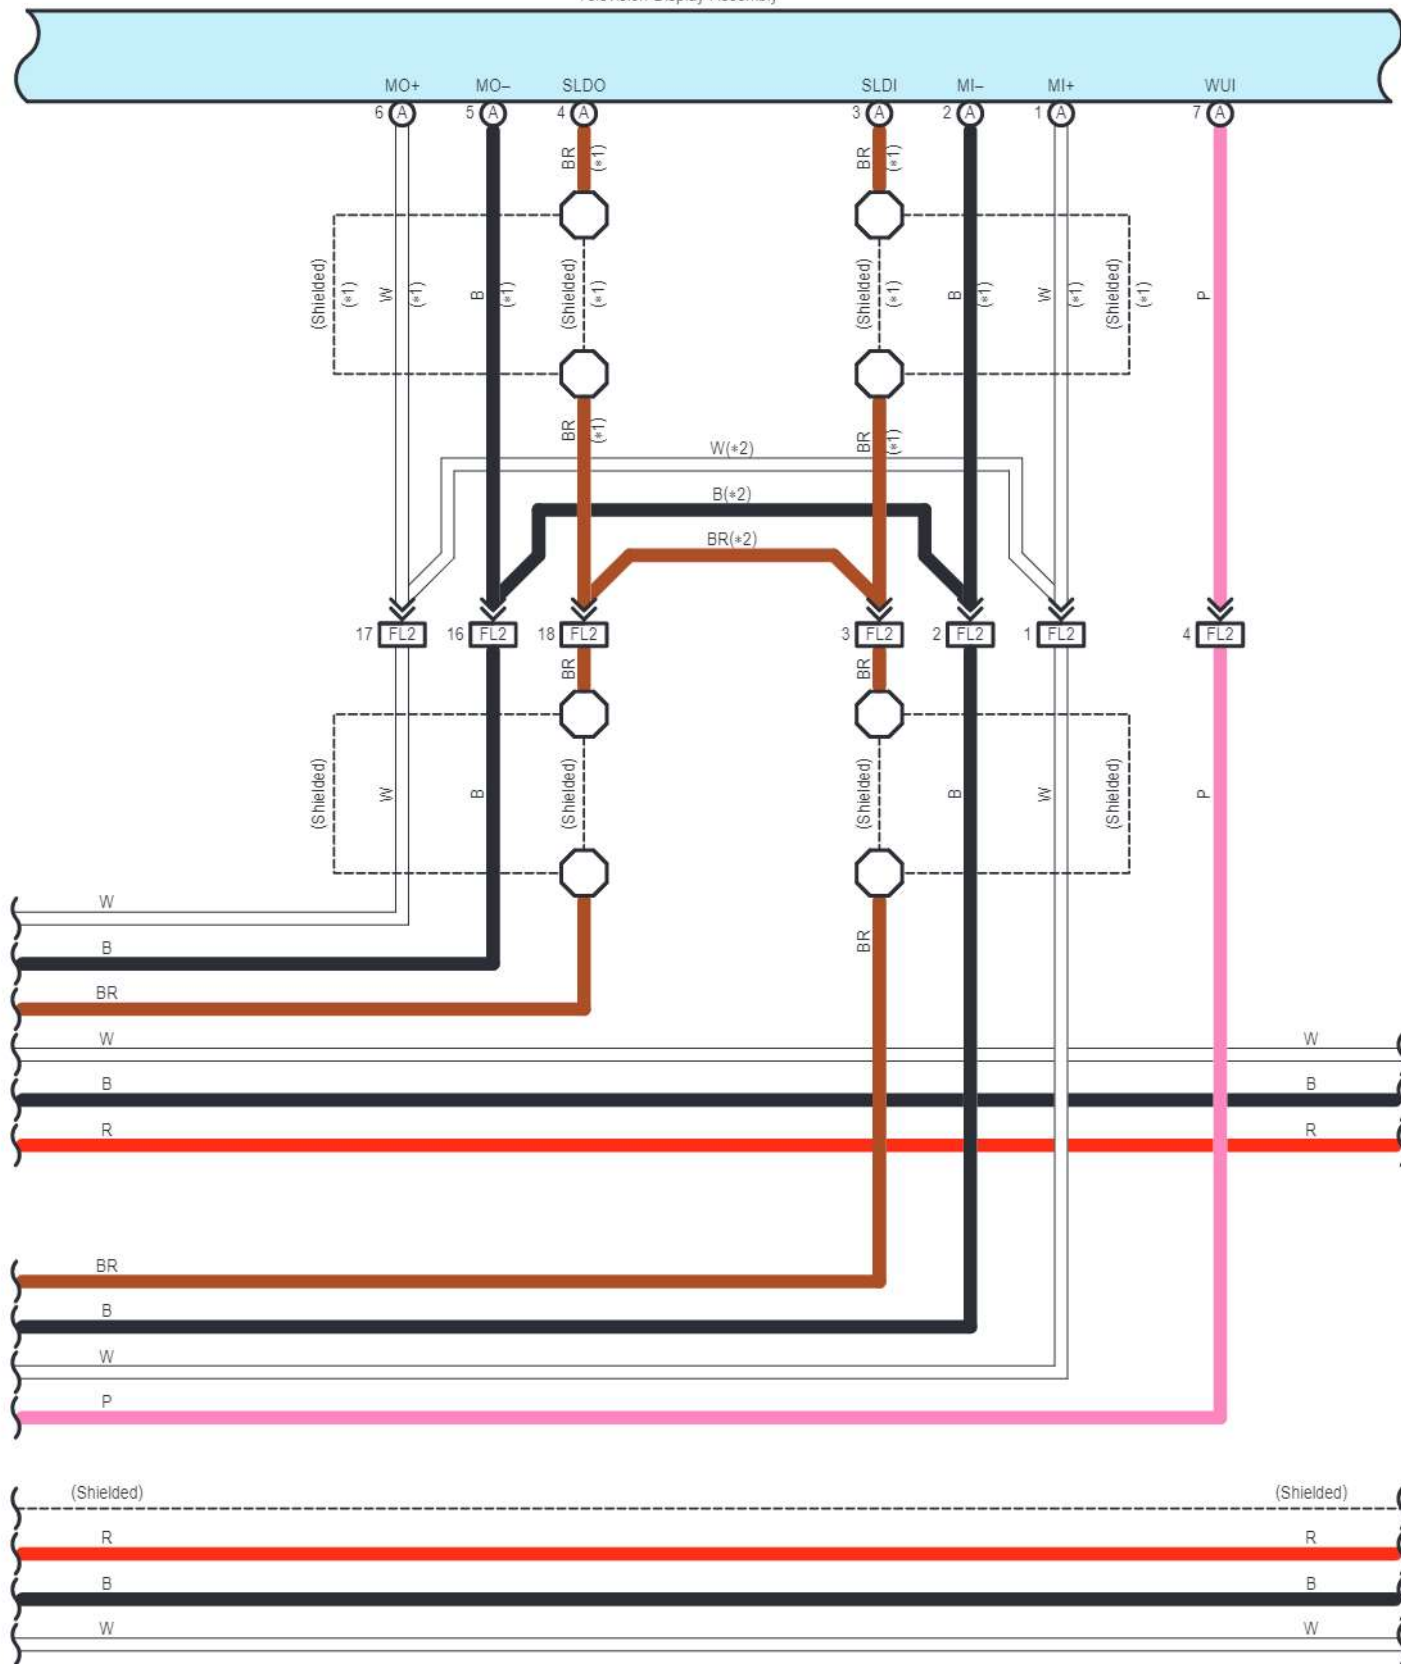

L39(A), L46(B)
Television Display Assembly

- 1 : w/ Rear Seat Entertainment System
- 2 : w/o Rear Seat Entertainment System

cardiagn.com