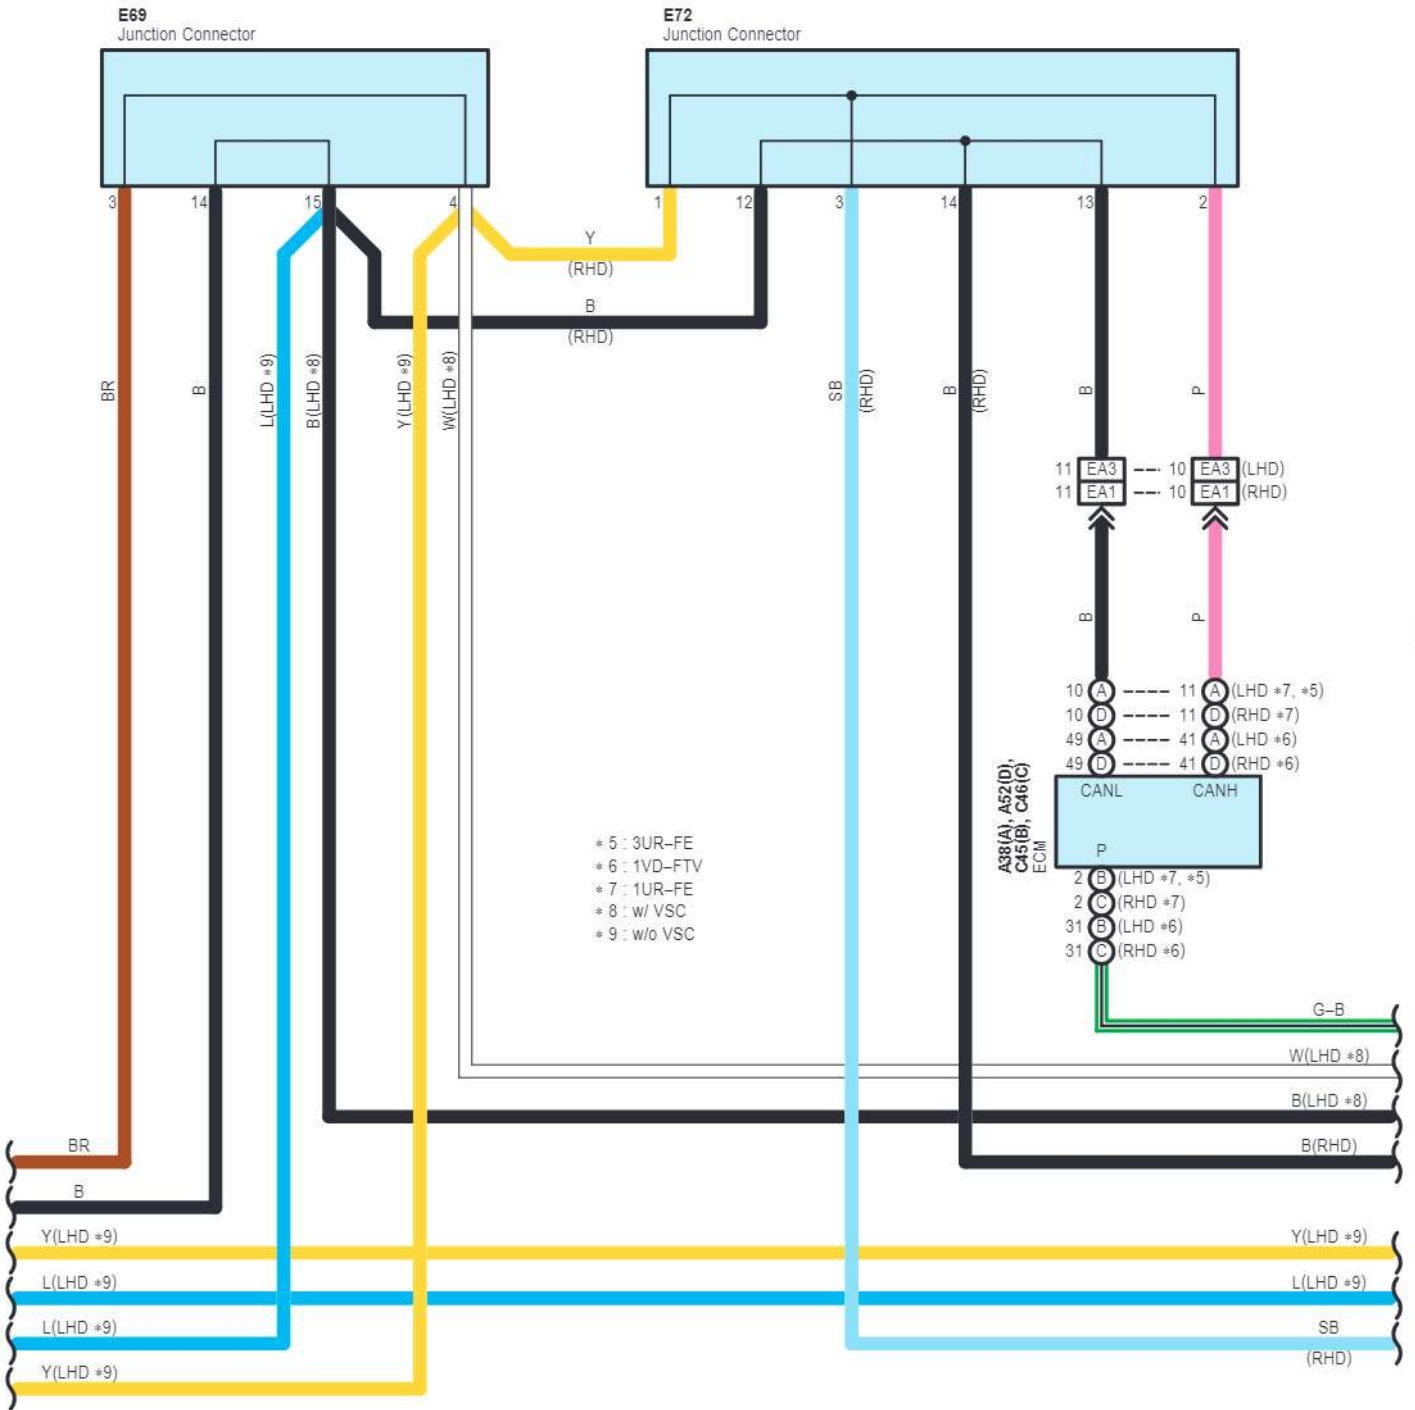

Power Back Door

cardiagn.com