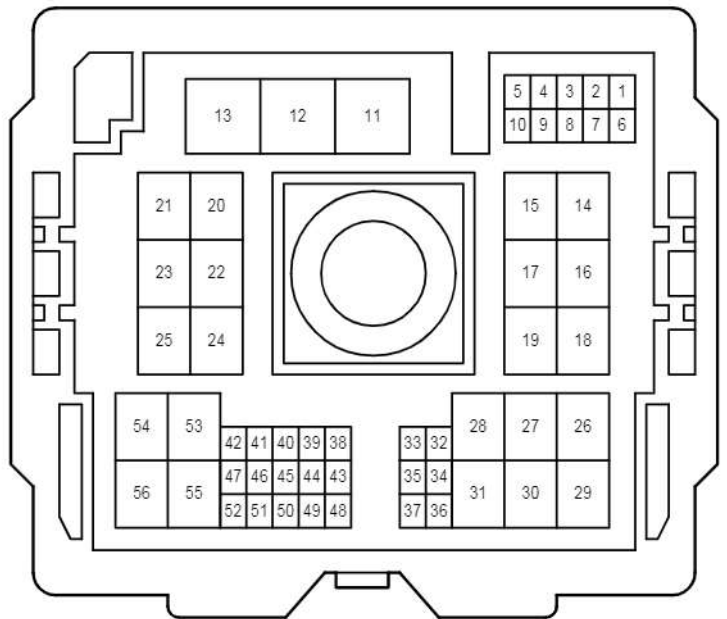

EK1

White Blue