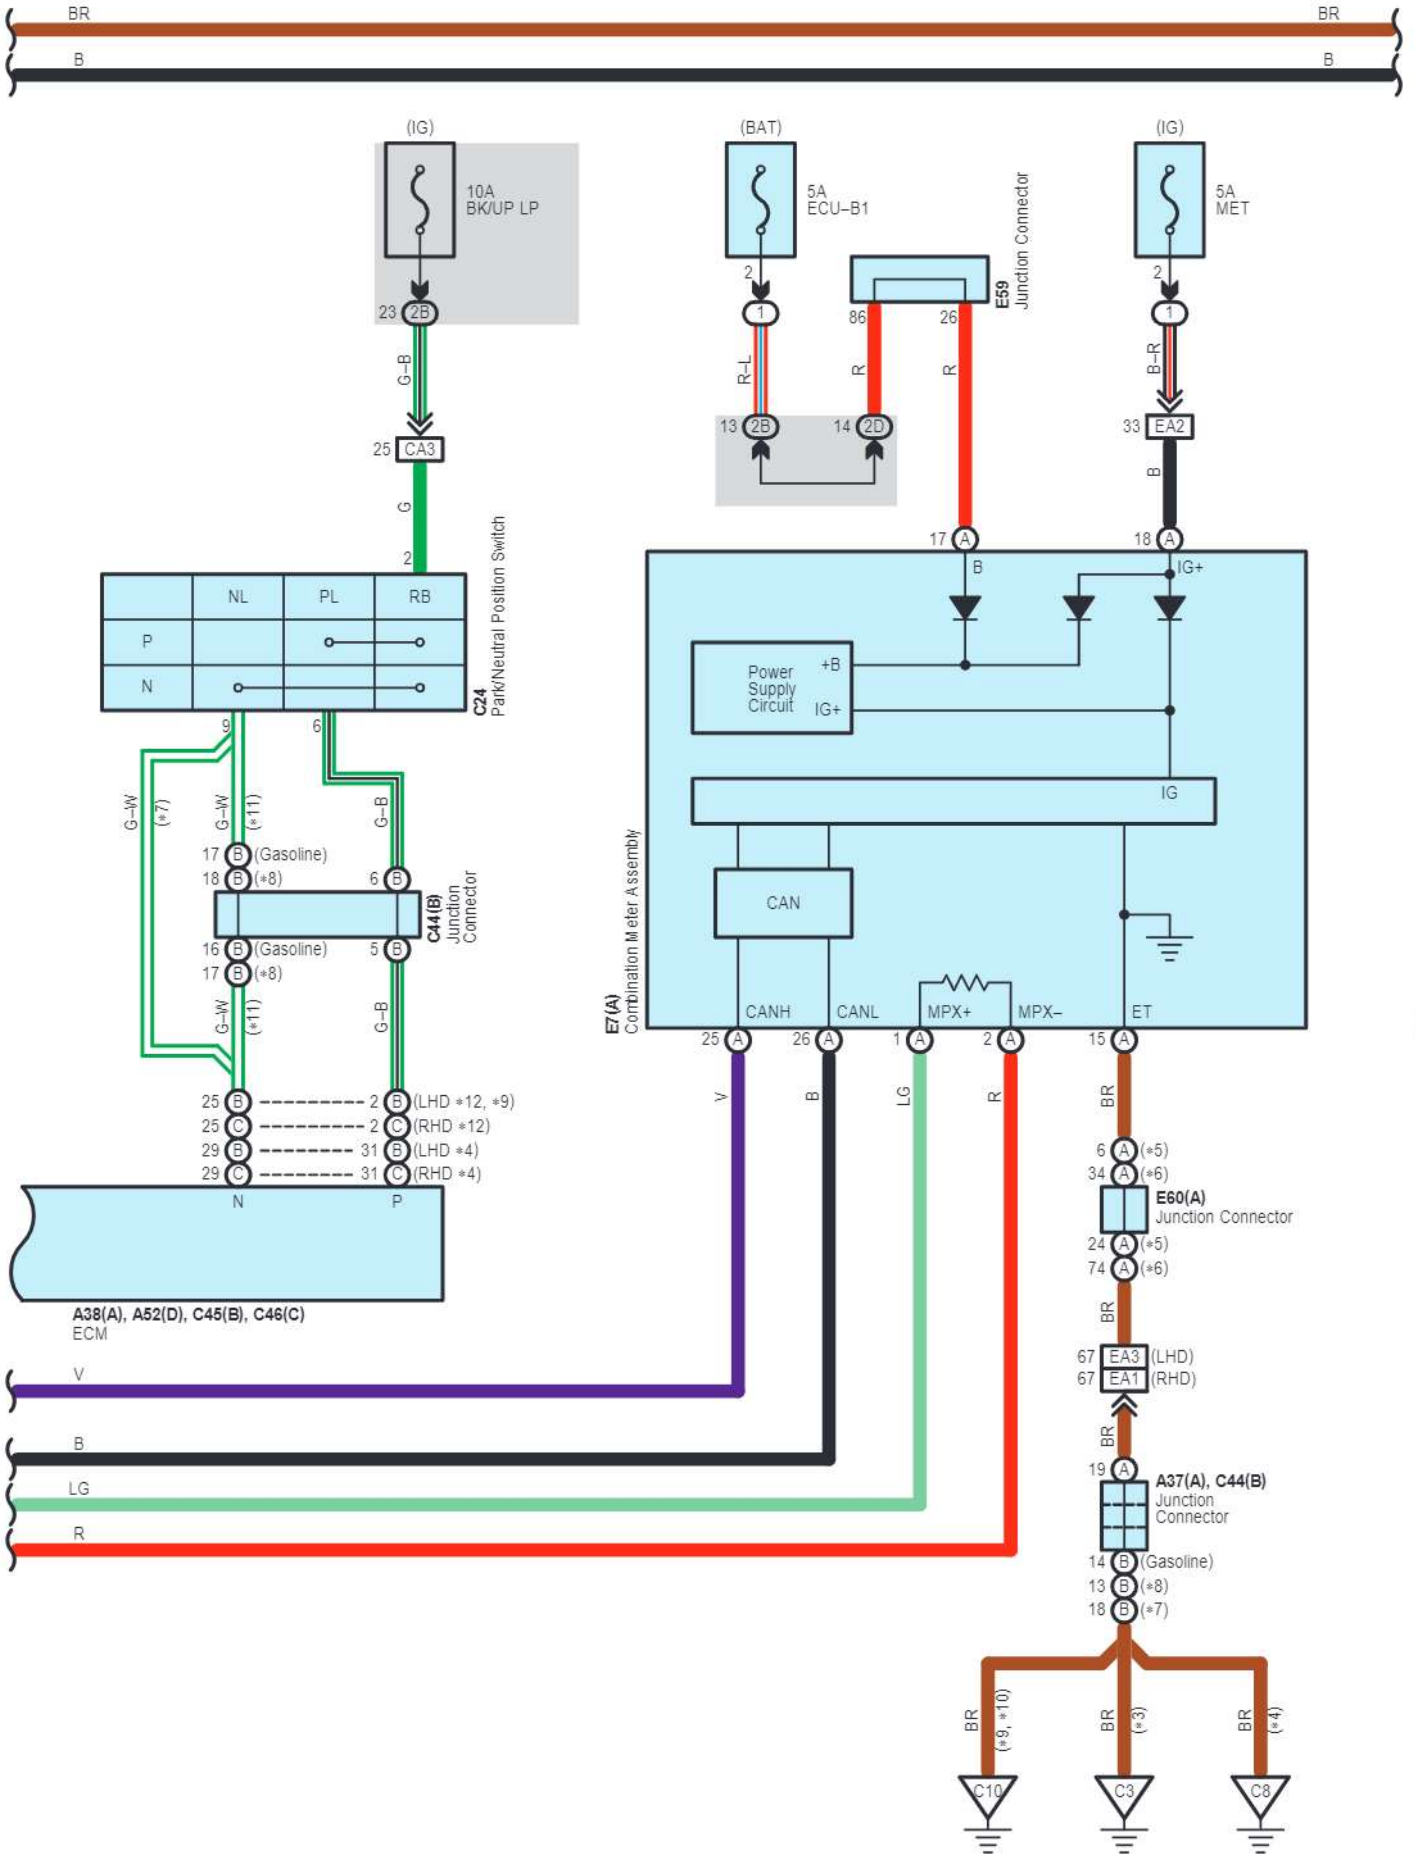

Front Wiper and Washer <w/ Auto Wiper System>