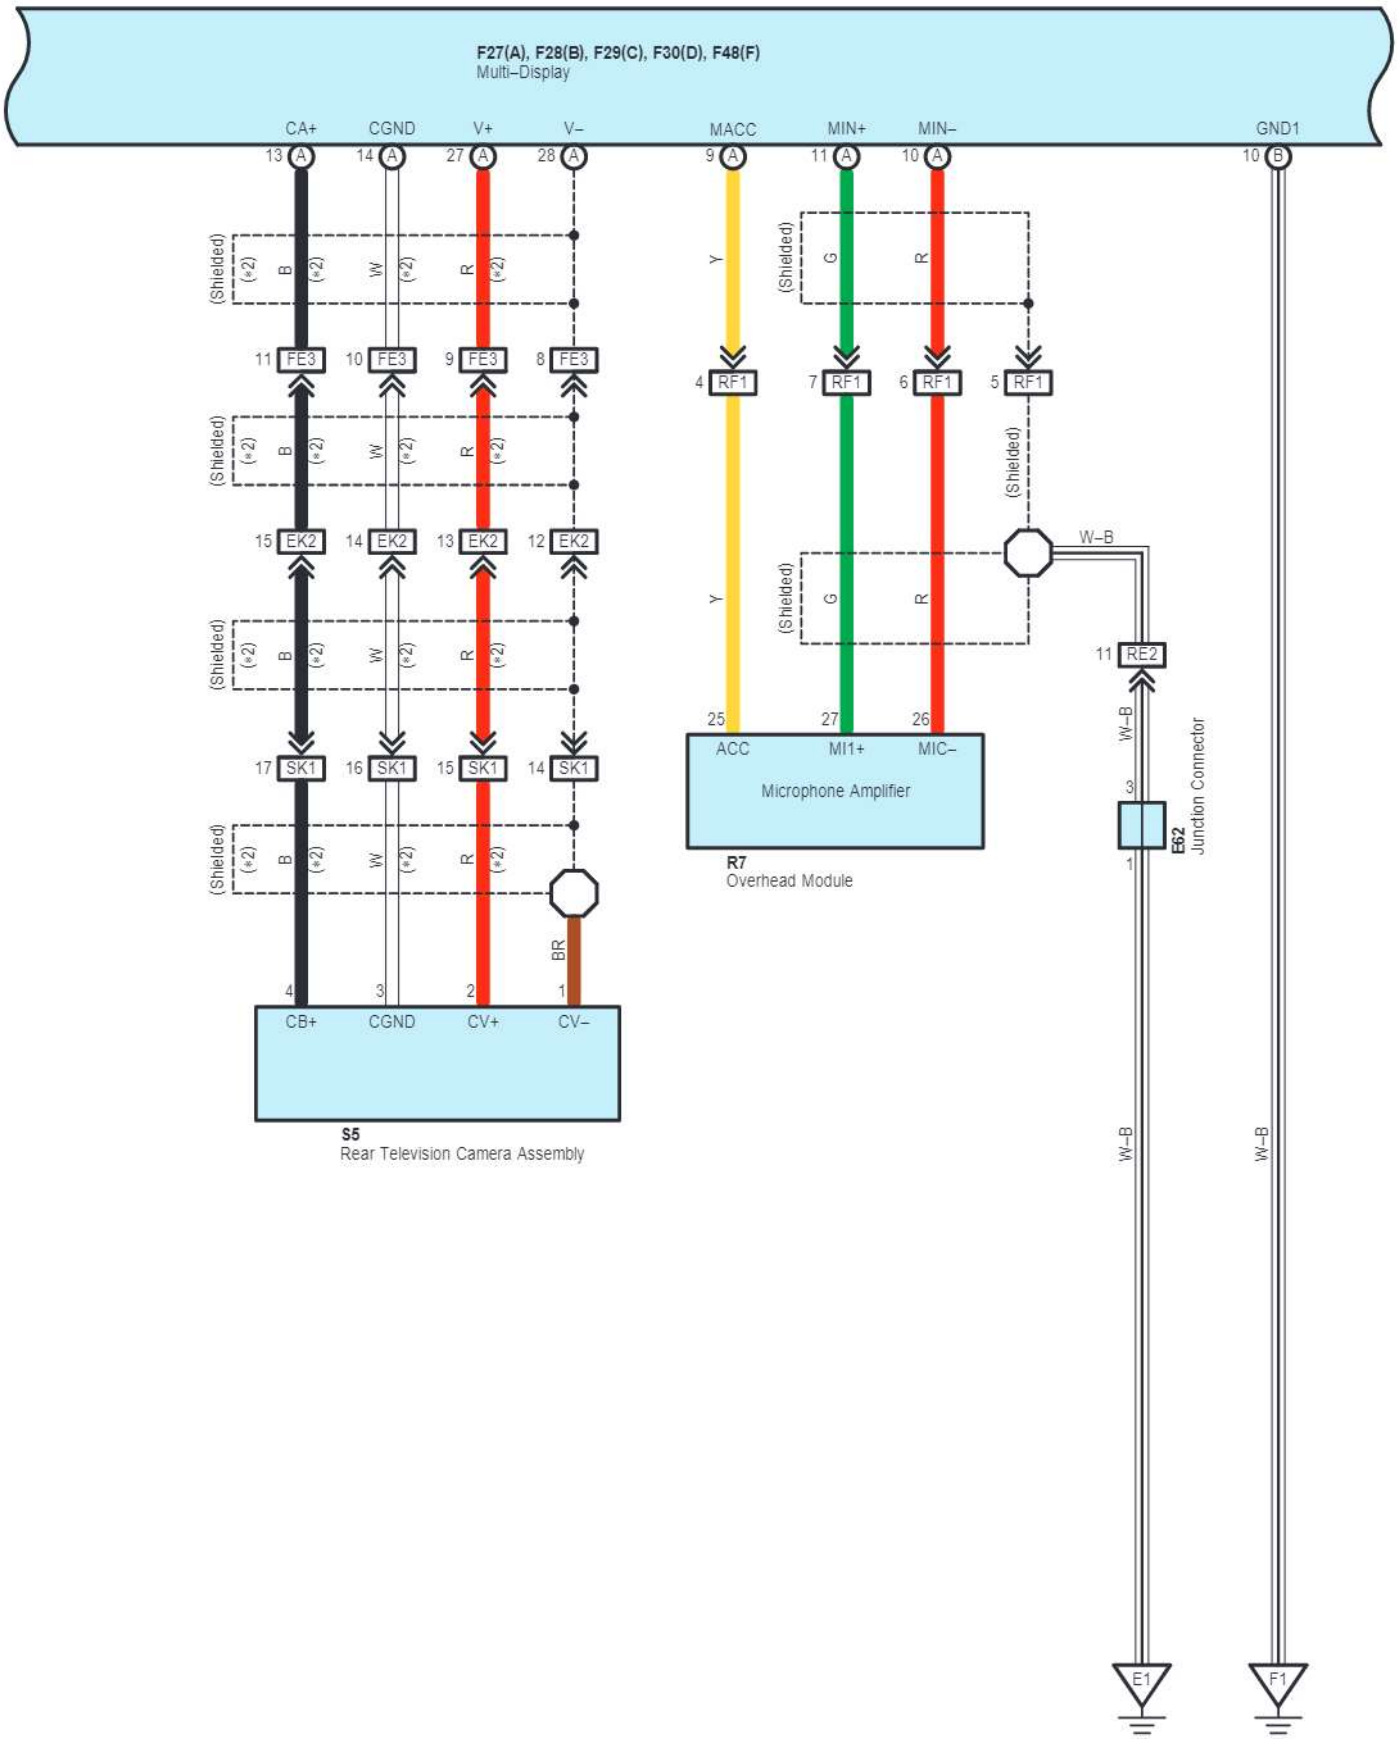

* 2 : w/ Rear View Monitor

cardiagn.com