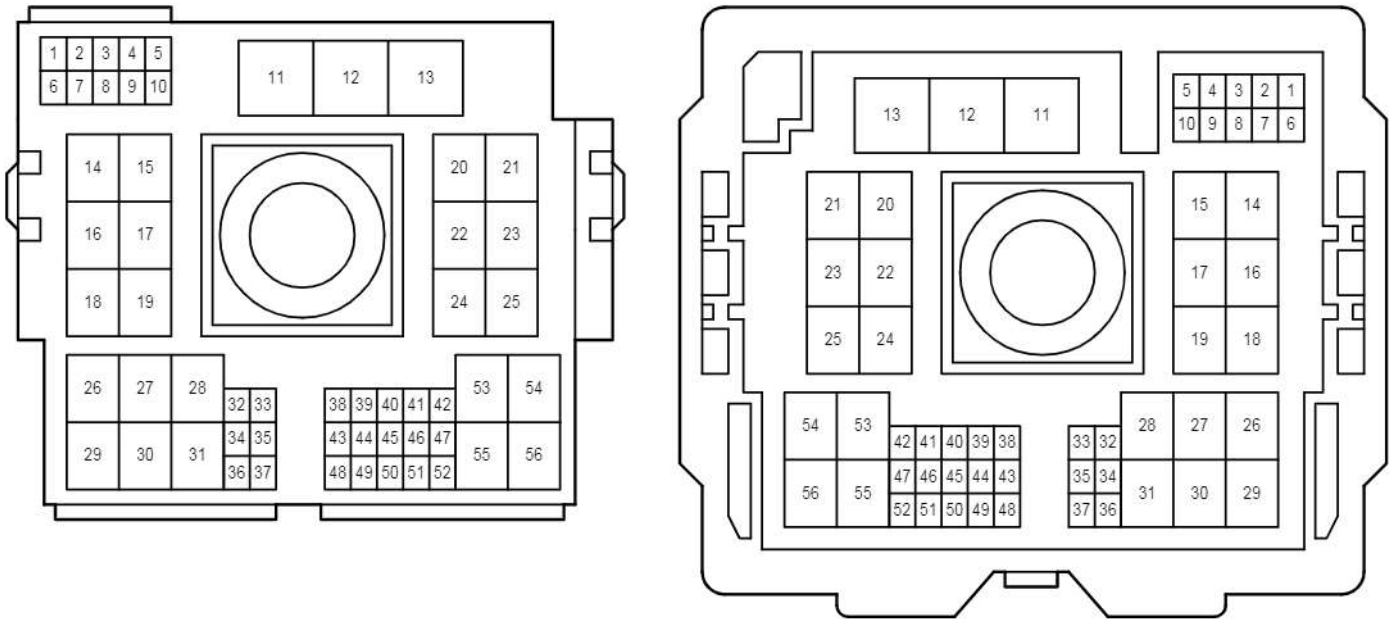

zE1
Brown

FL1

White Blue

FL2