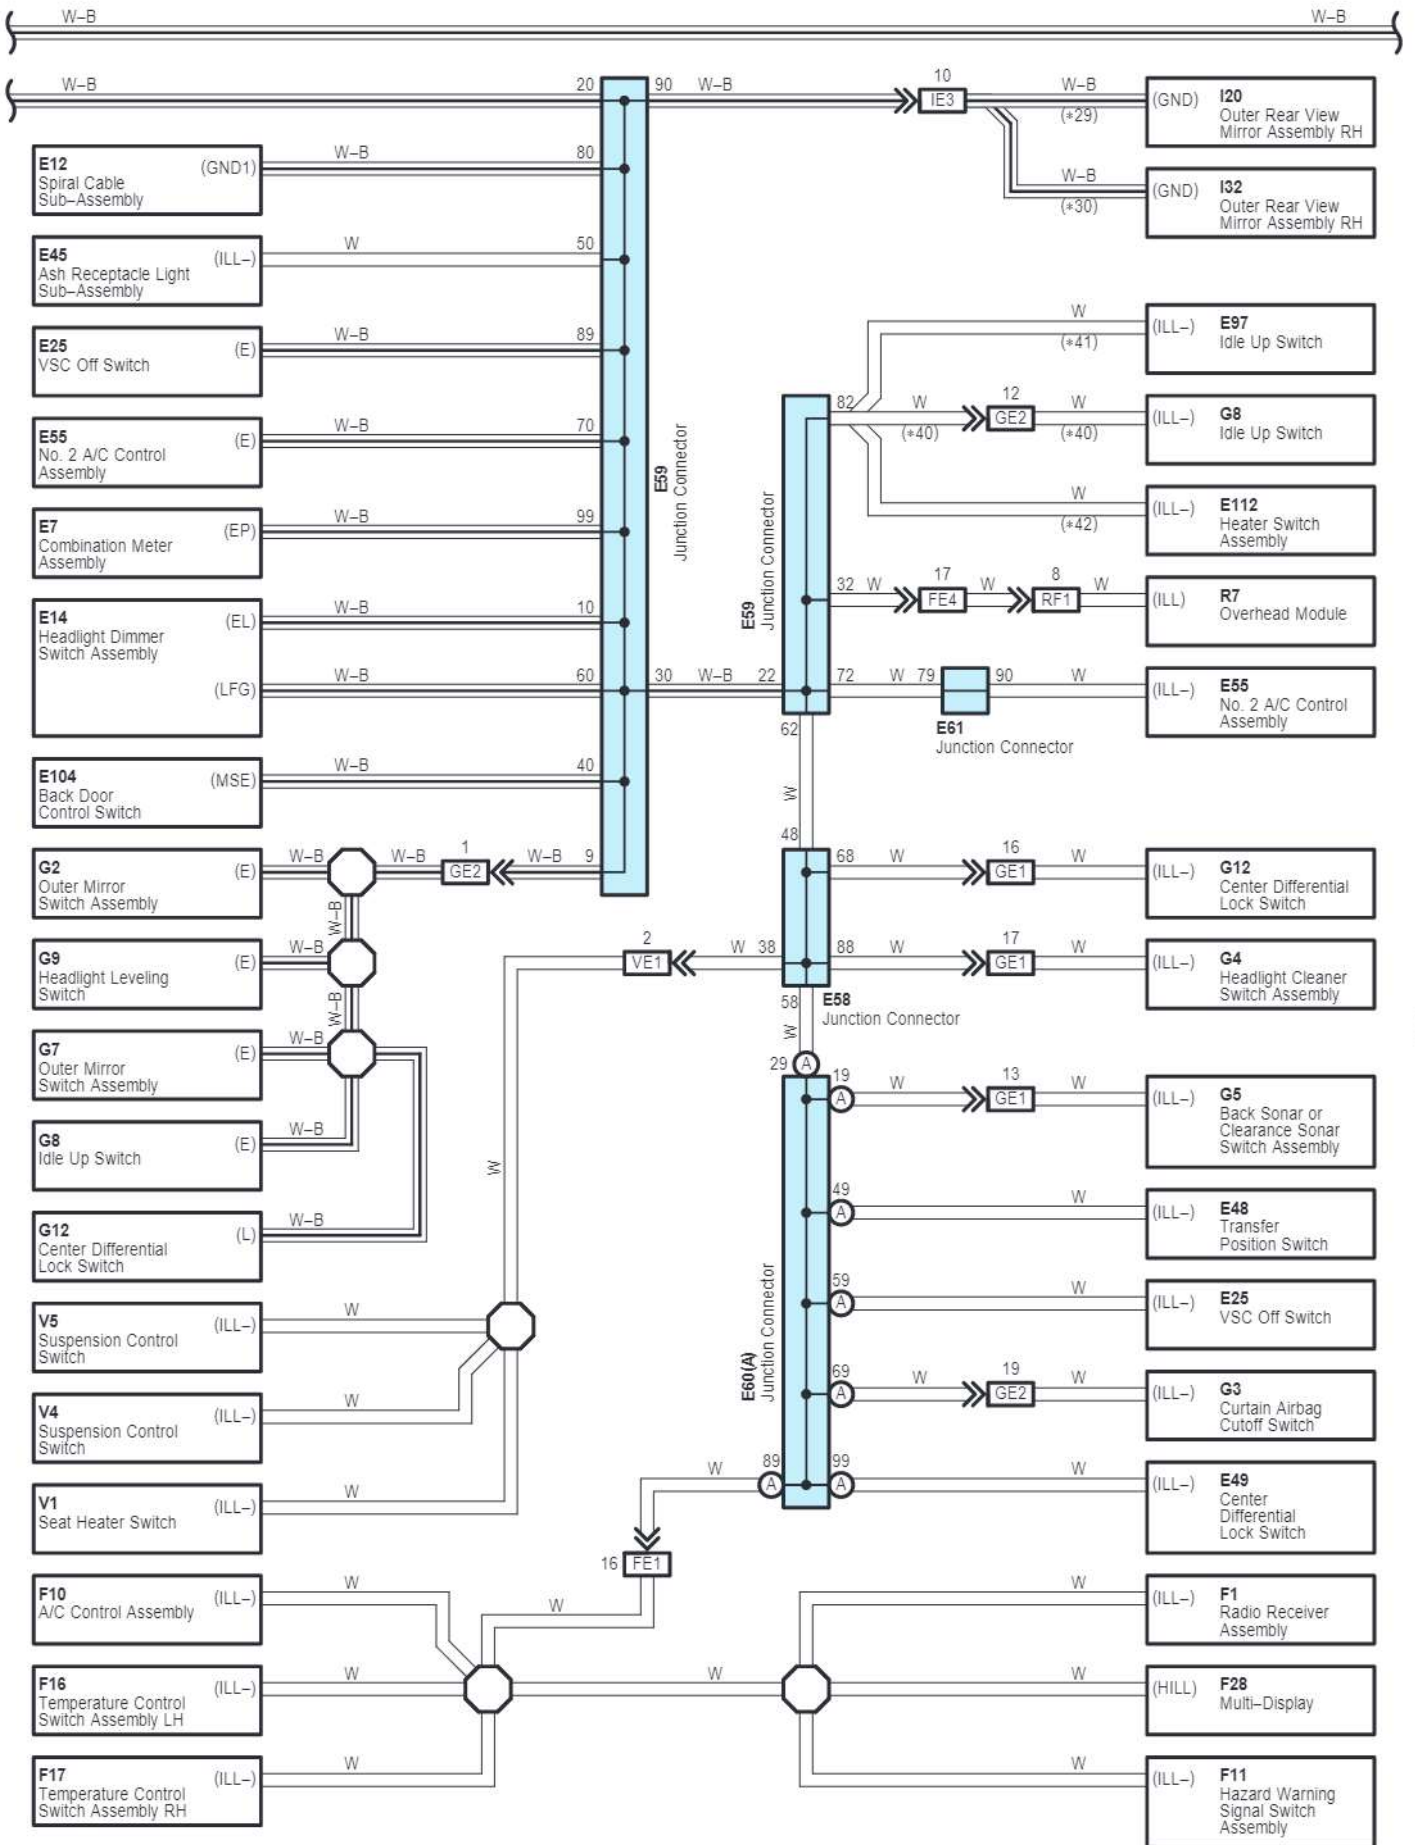

Ground Point <LHD>

cardiagn.com