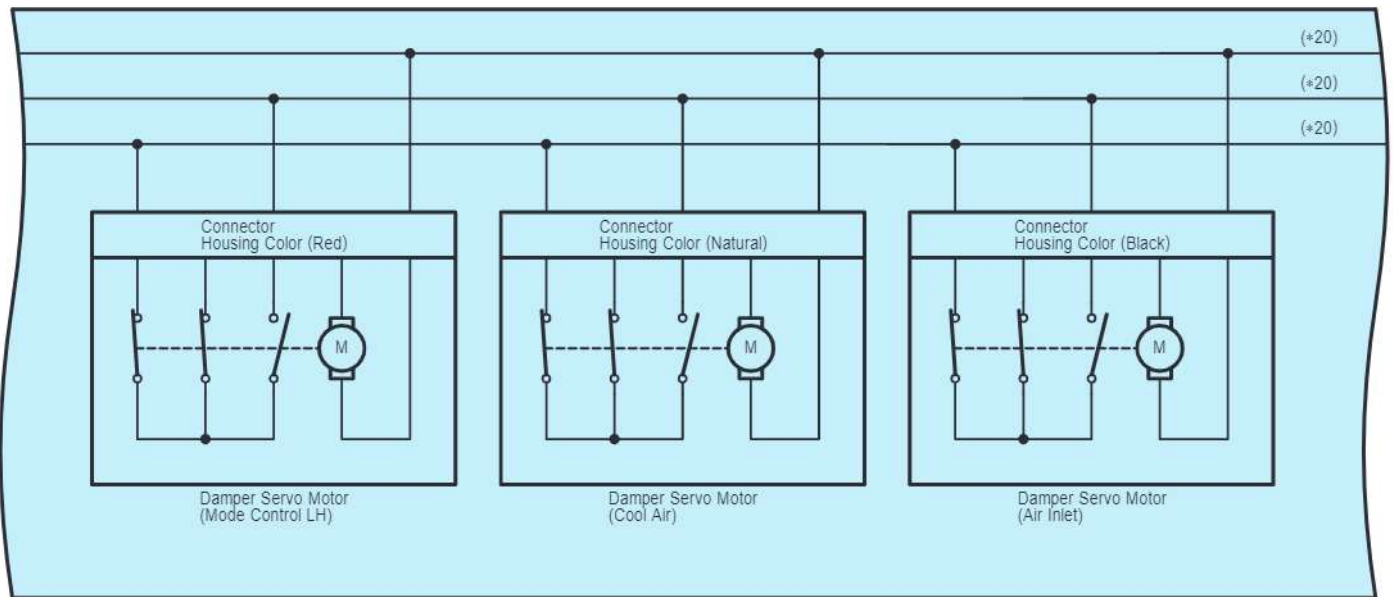

E35(A), E36(B), E81(C), z53(D), z54(E)
A/C Amplifier Assembly

z54(E)
A/C Blower Assembly

cardiagn.com