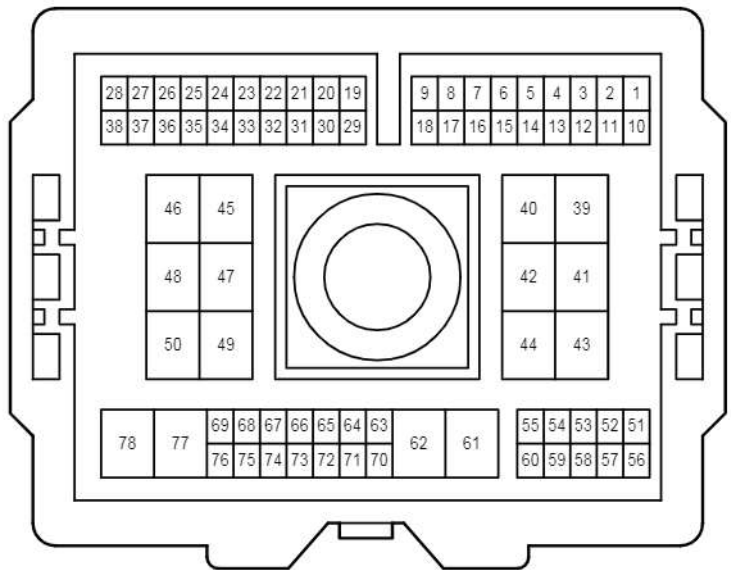

Power Seat <RHD Driver's Seat w/o Seat Position Memory>

EL1
White

cardiagn.com