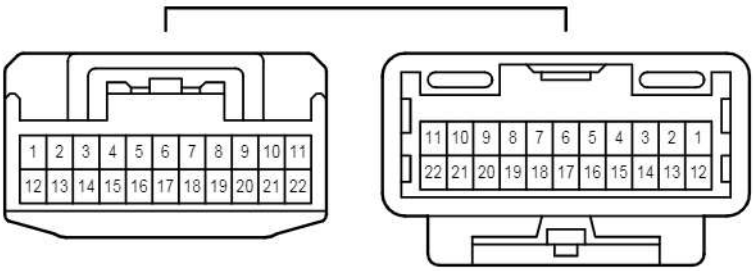

White

KL1
White

NK1
White

VE1
White

VE2
White

VE3
Gray

iL1
White

Automatic Light Control , Light Auto Turn Off System