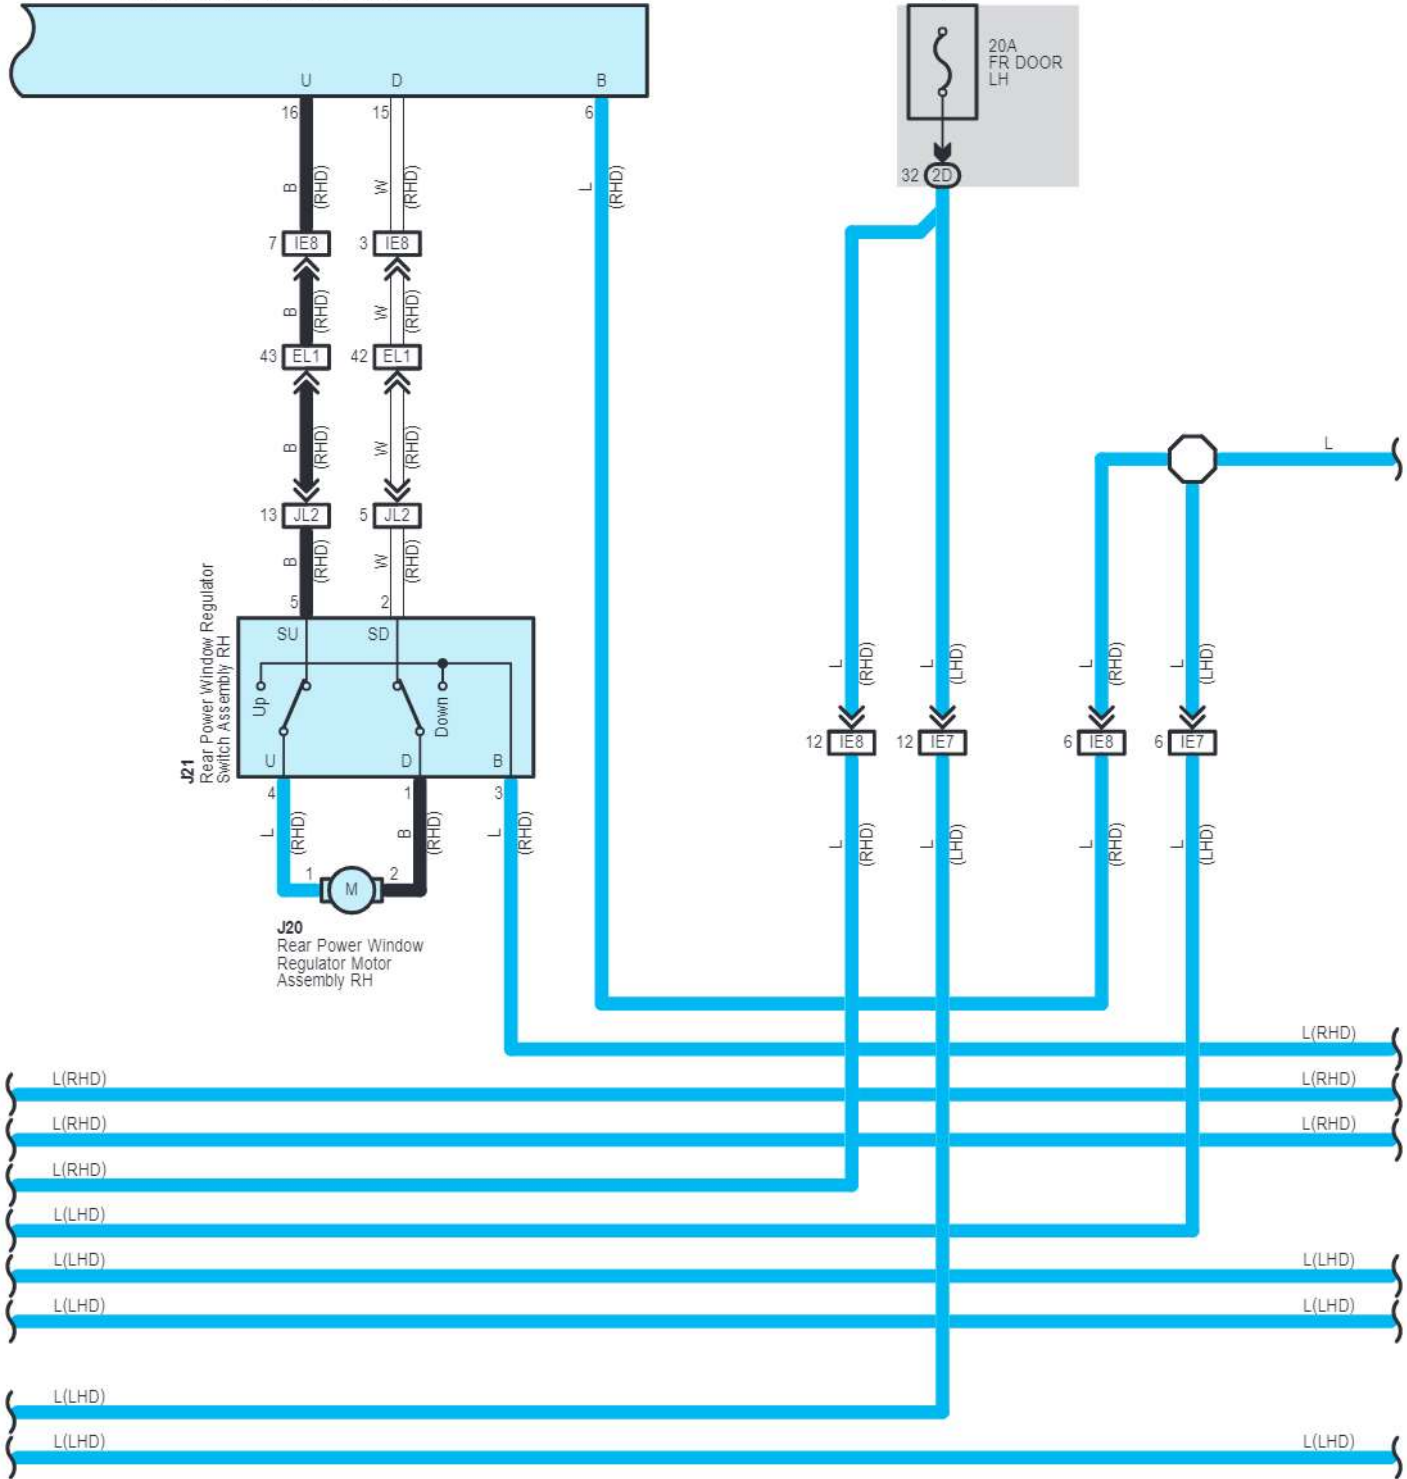

126
Multiplex Network Master Switch Assembly