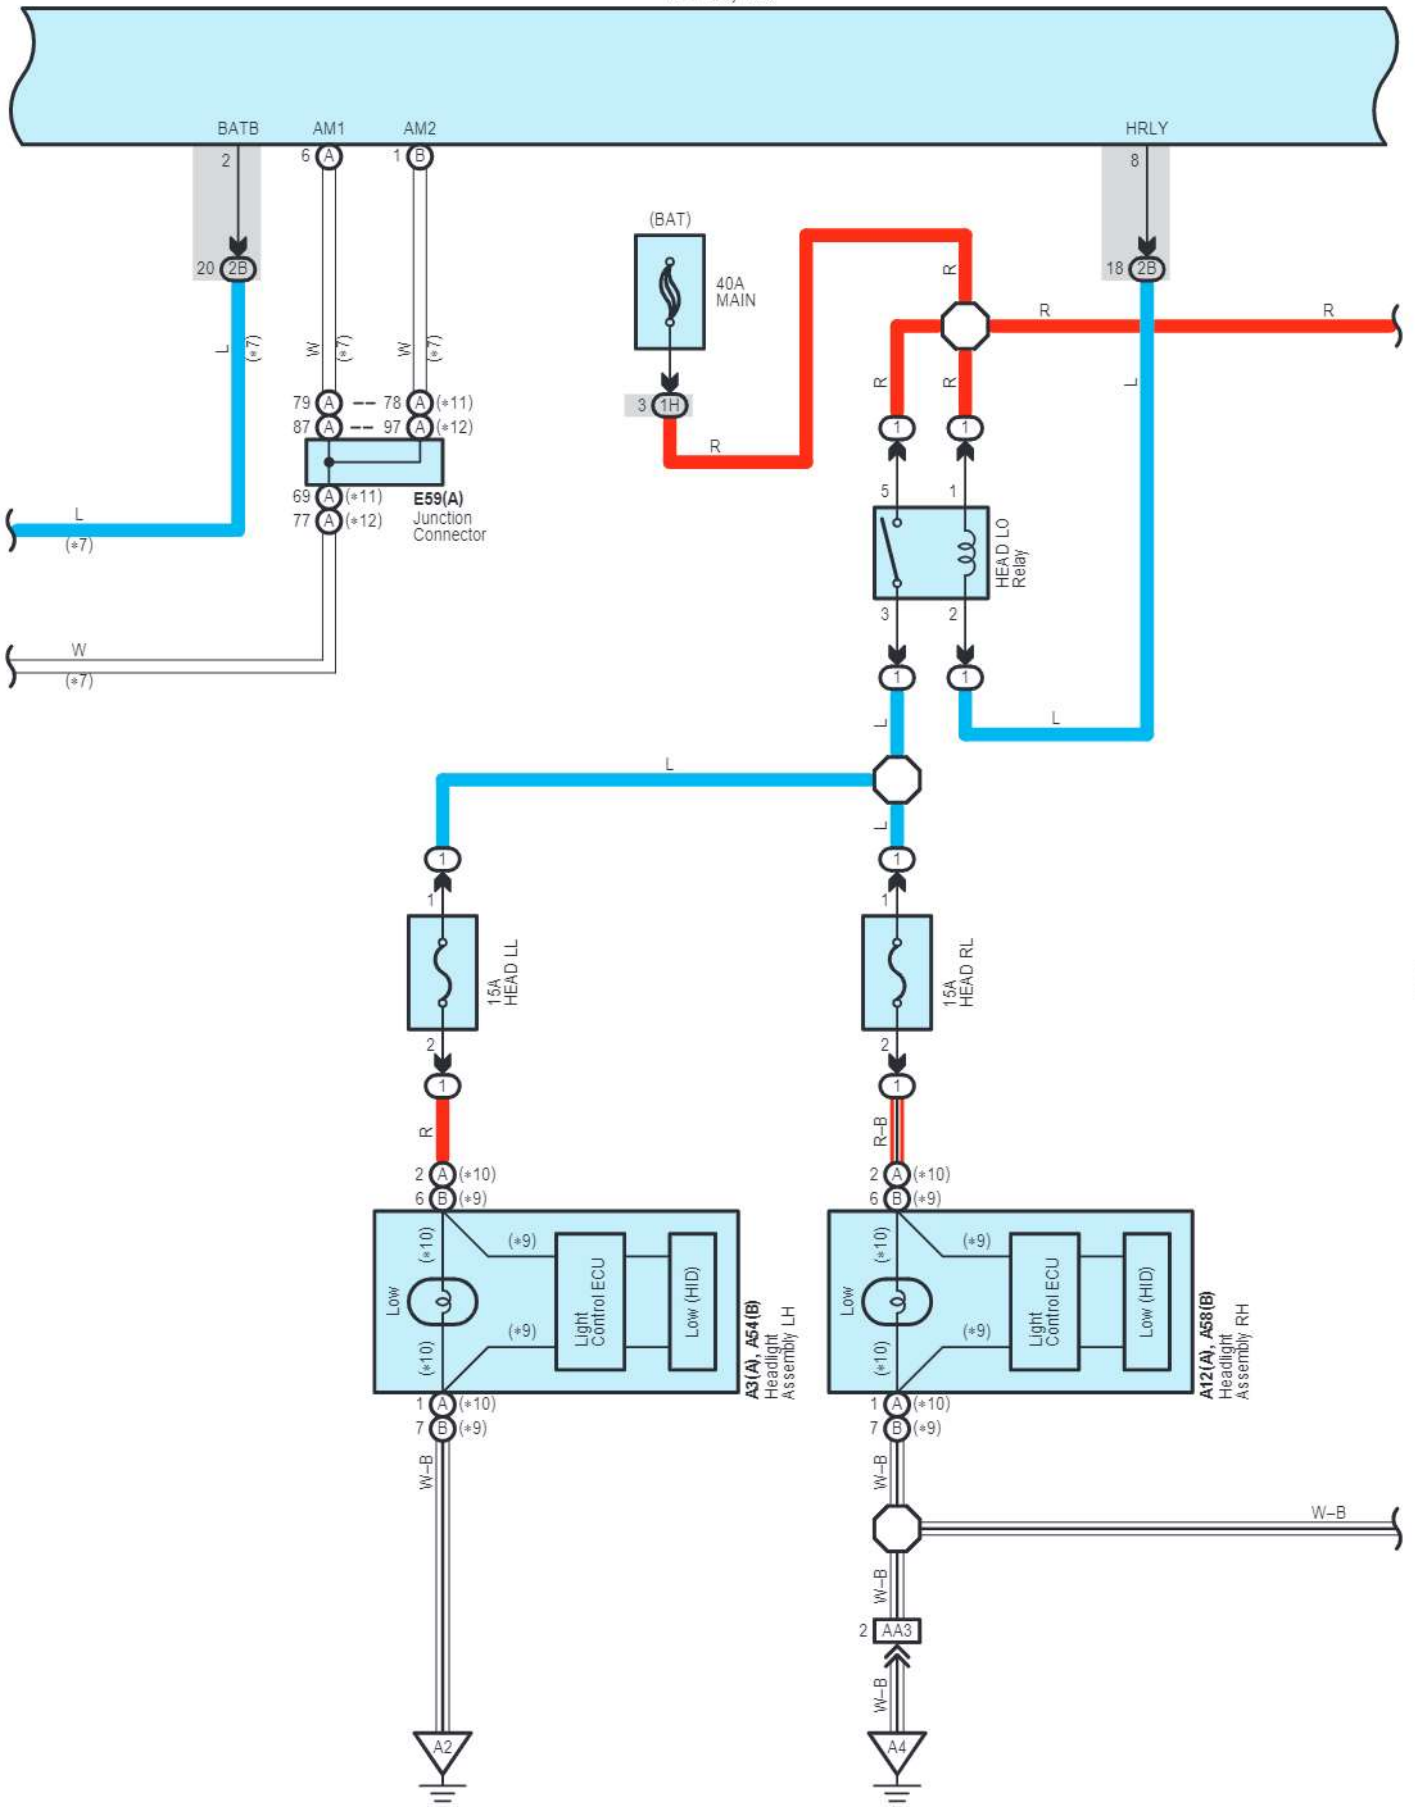

Headlight

E1(A), E2(B), E3(C)
Main Body ECU

cardiagn.com