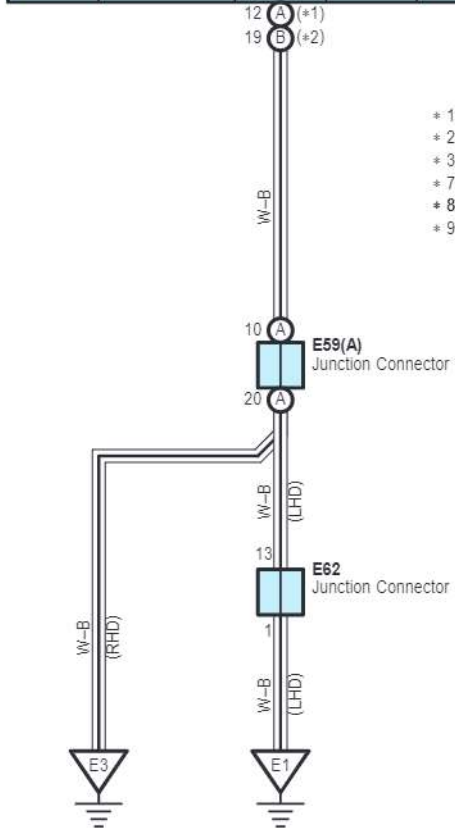

cardiagn.com

Automatic Light Control , Light Auto Turn Off System

E1(A), E2(B), E3(C)
Main Body ECU

cardiagn.com

Automatic Light Control , Light Auto Turn Off System

E1(A), E2(B), E3(C)
Main Body ECU

- * 1 : LHD, RHD Headlight Dimmer Switch Assembly LH Side Type
- * 2 : RHD Headlight Dimmer Switch Assembly RH Side Type
- * 3 : Liftgate Type
- * 7 : Before Jan. 2012 Production
- * 8 : From Jan. 2012 Production
- * 9 : Before Jan. 2012 Production Swing Type