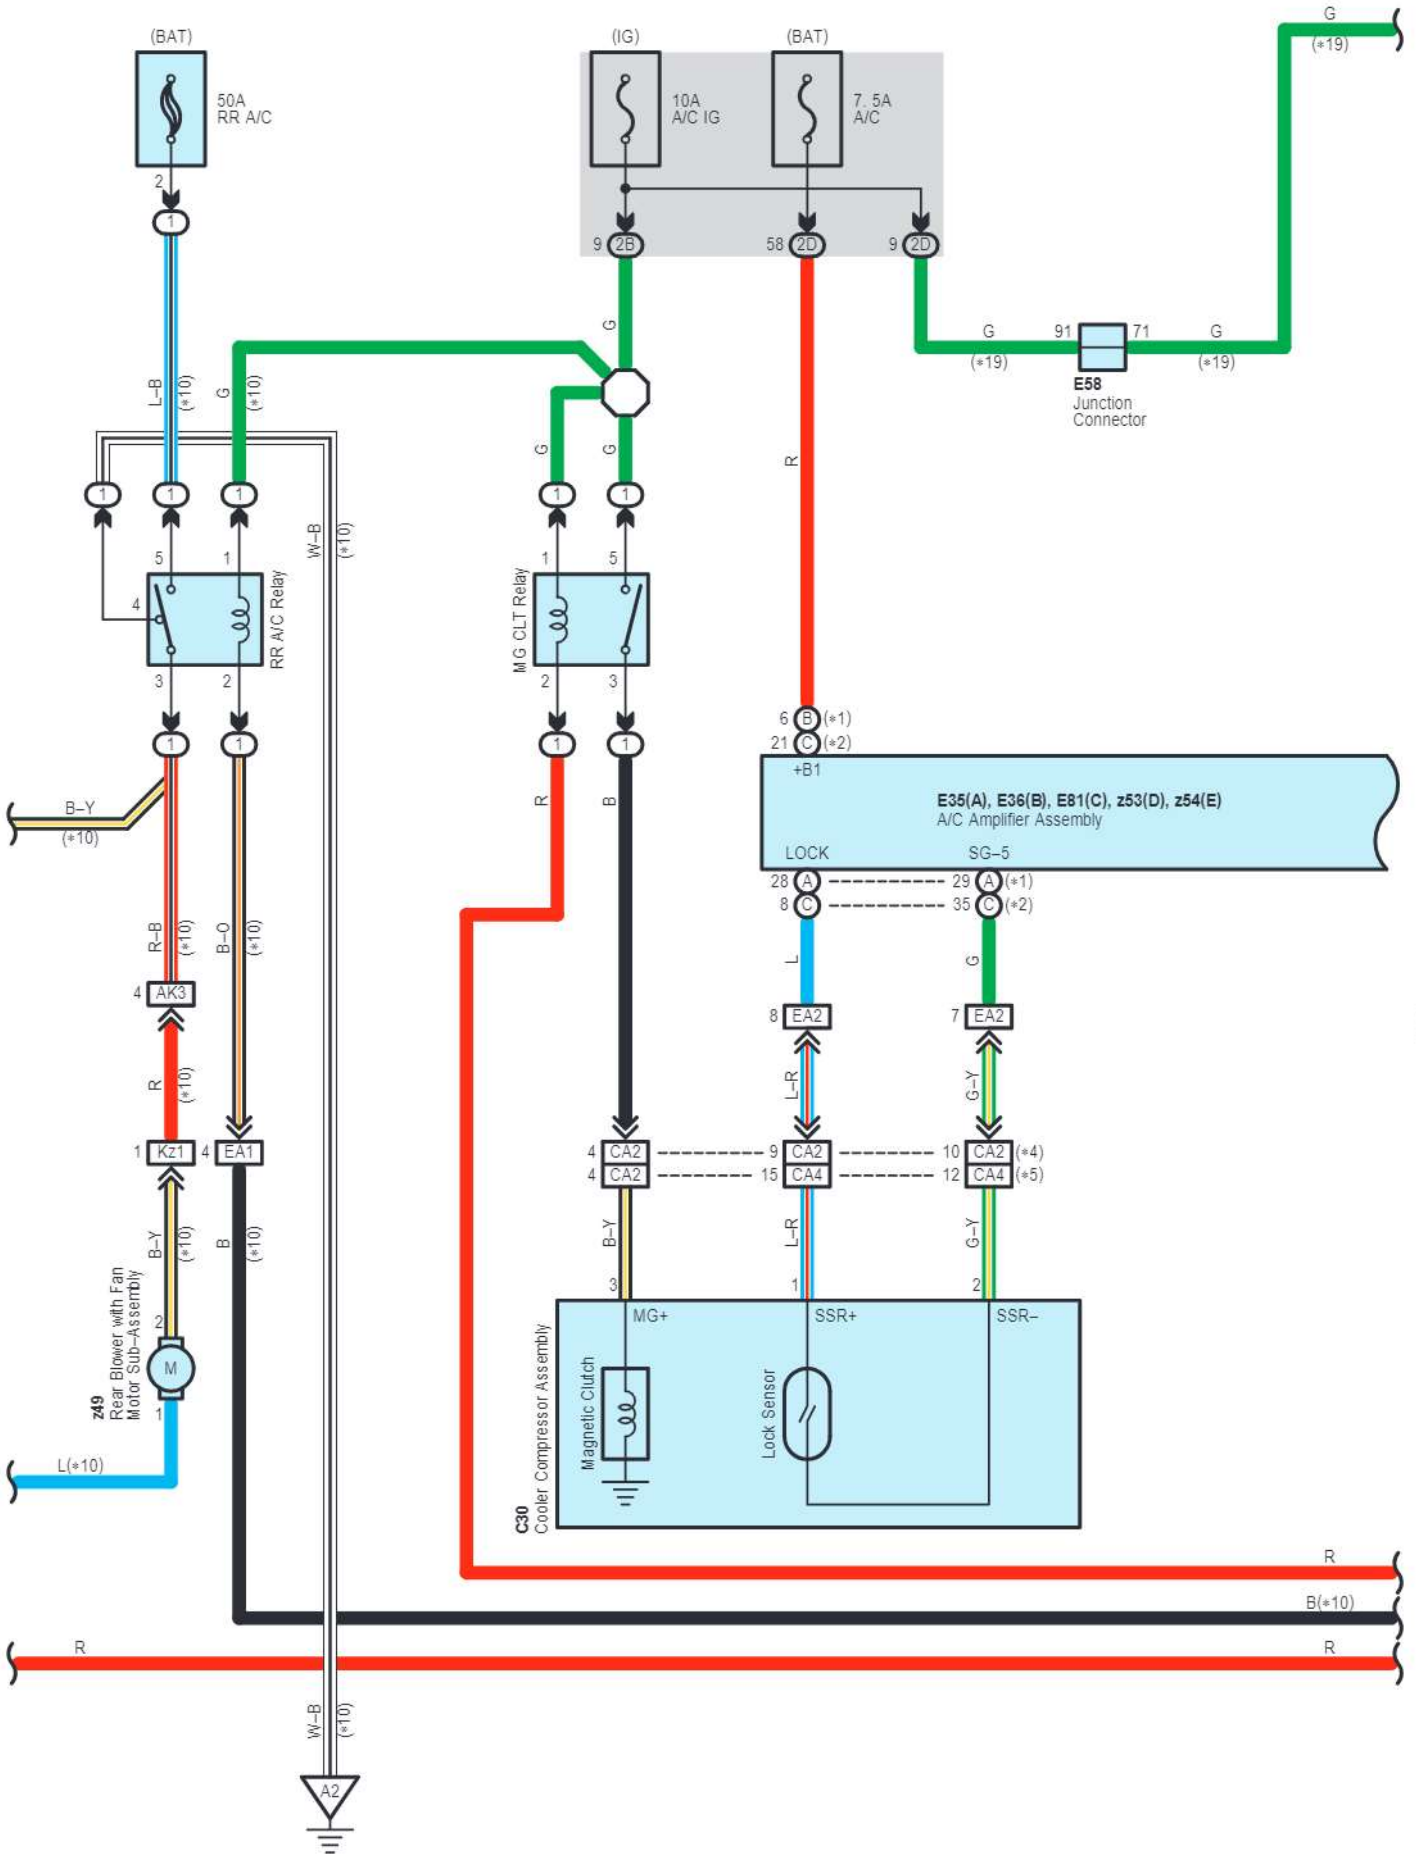

Air Conditioner

cardiagn.com