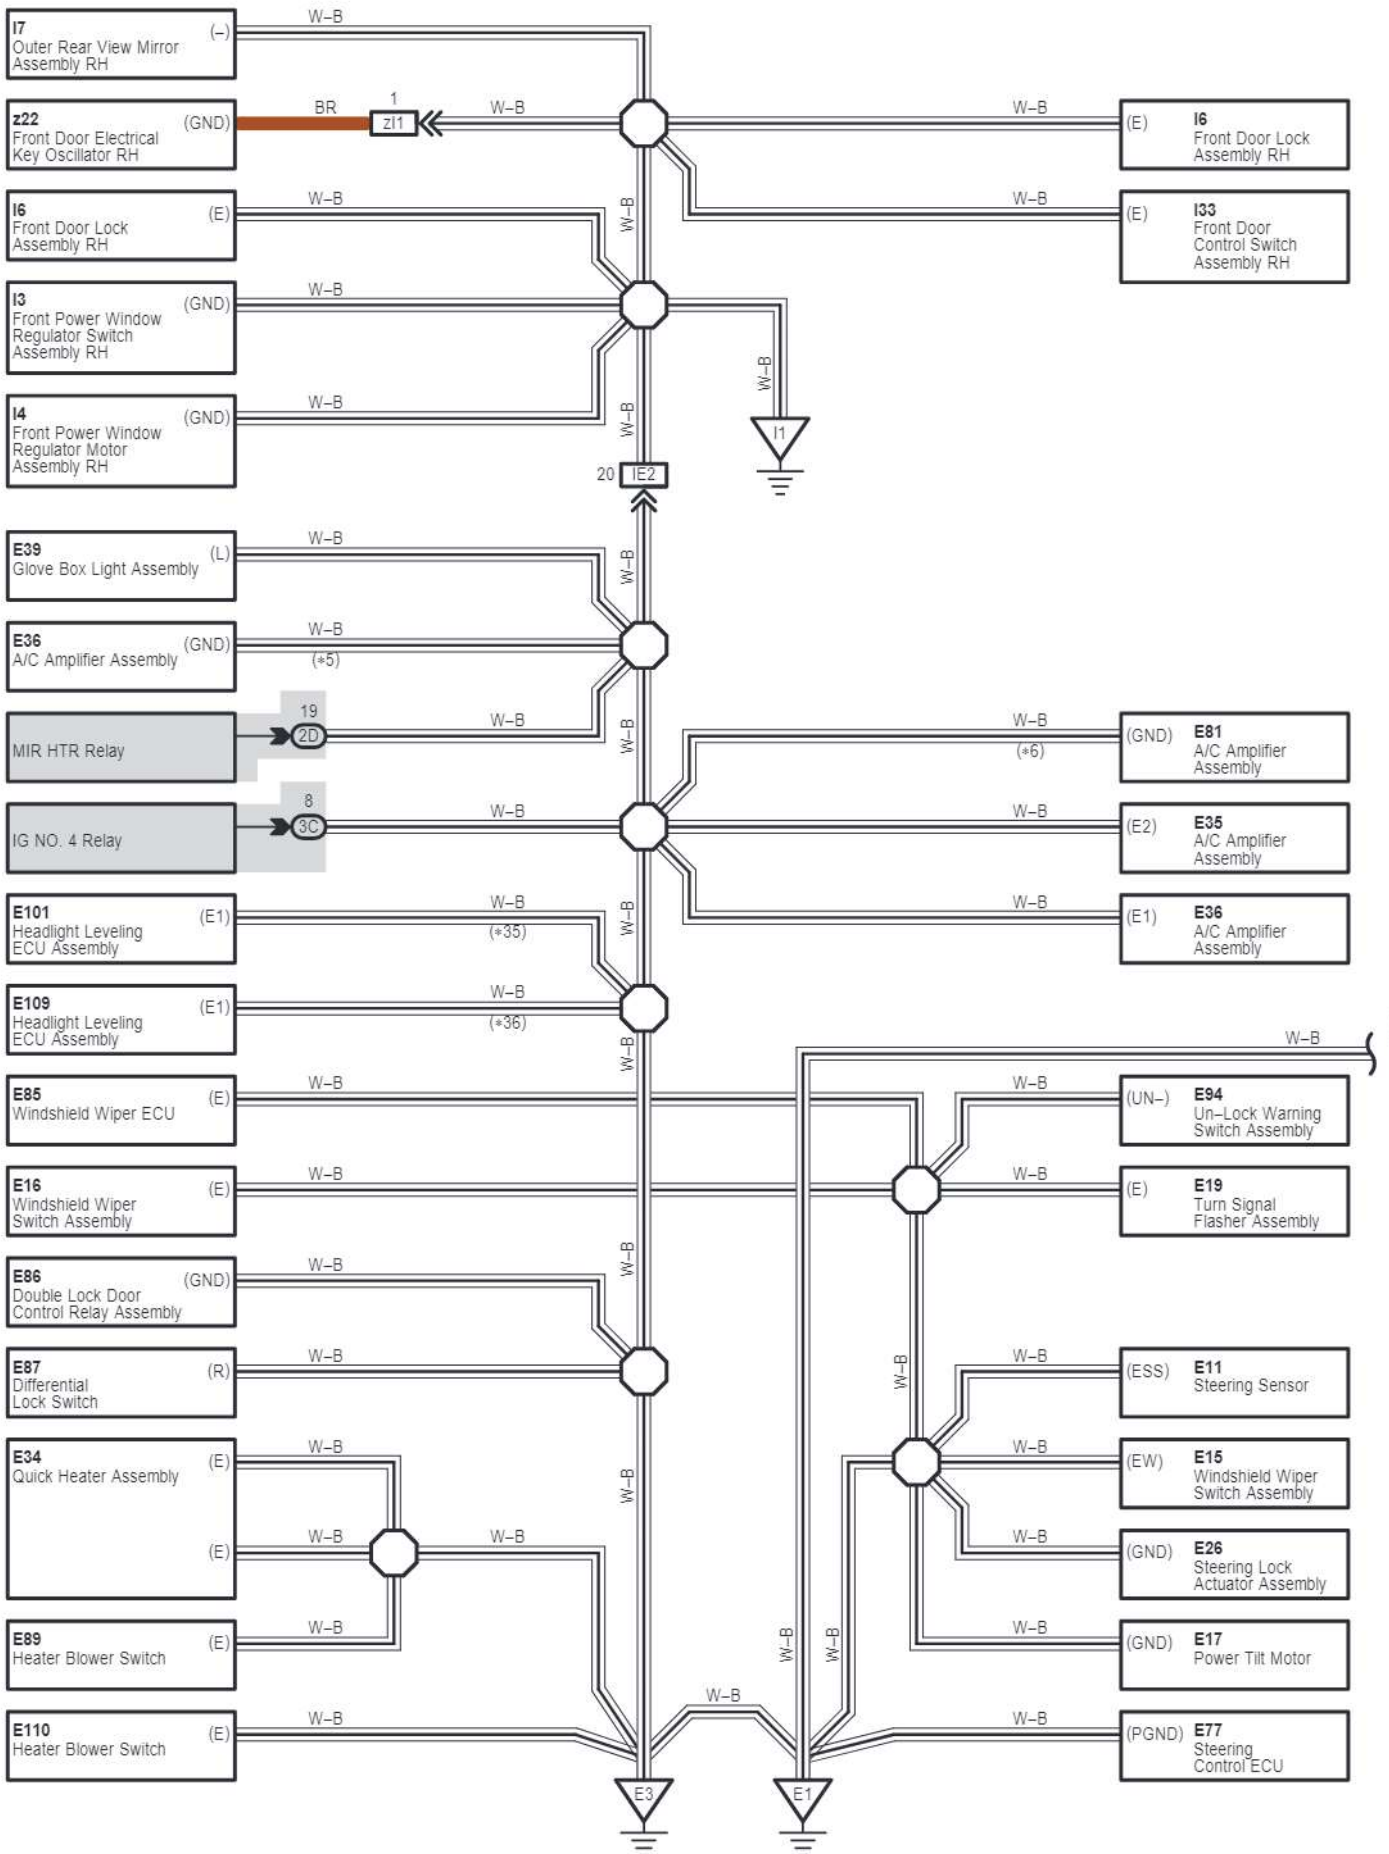

Ground Point <LHD>

cardiagn.com