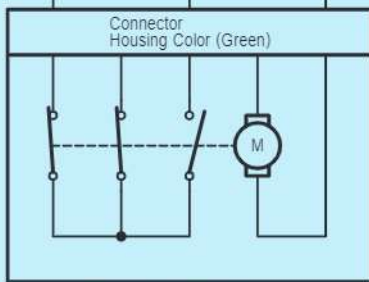

E35(A), E36(B), E81(C), z53(D), z54(E)
A/C Amplifier Assembly

BUS G 8 (D) --- BUS 9 (D) --- B BUS 10 (D) (*1)

Damper Servo Motor
(Mode Def Control) (RHD)