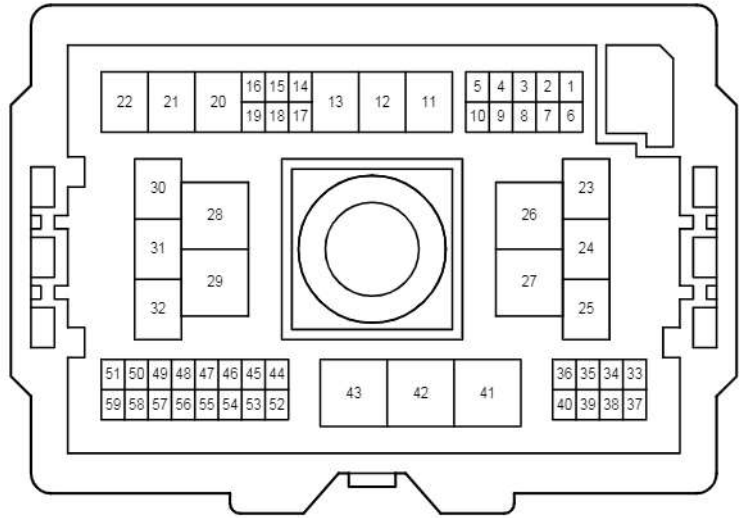

I 4
White

Power Window <Driver's Door Only Jam Protection>

Power Window <Driver's Door Only Jam Protection>

EA2

White

Gray

EK1

White