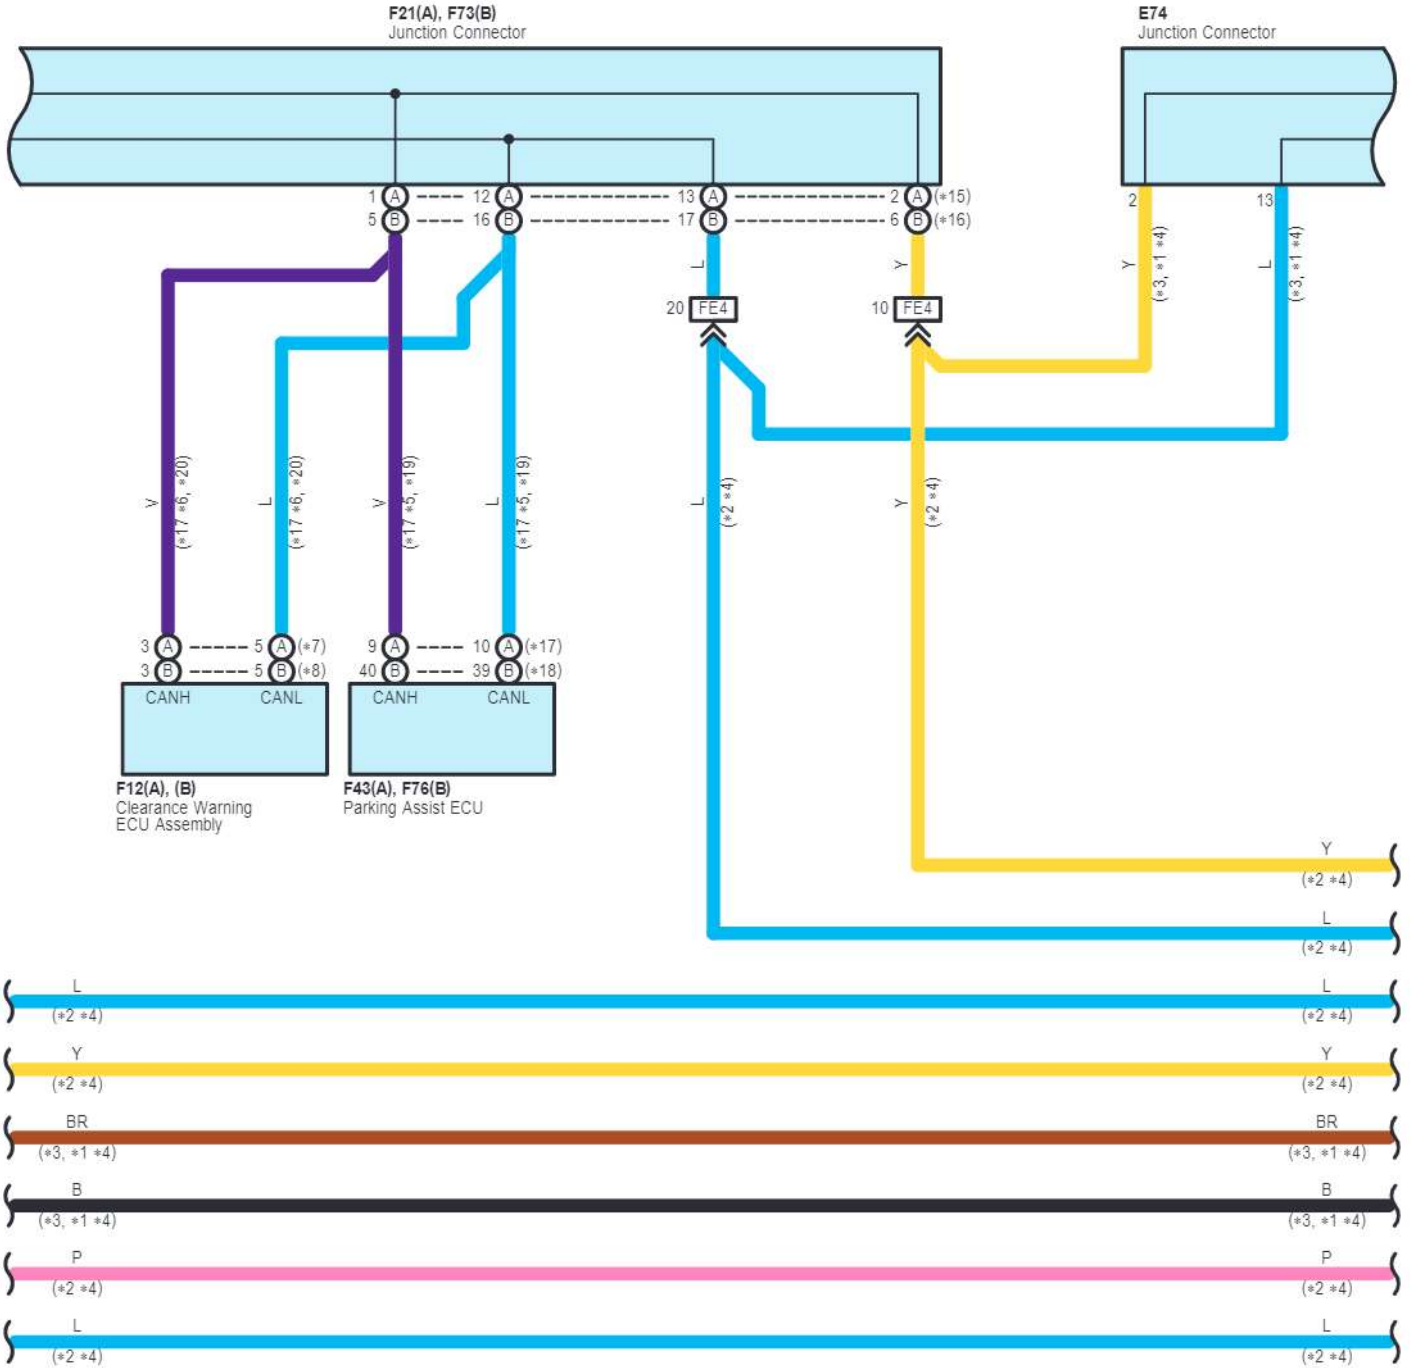

- 1 : Before Apr. 2010 Production
- 2 : From Apr. 2010 Production
- 3 : w/ VSC
- 4 : w/o VSC
- 5 : w/ Back Guide Monitor
- 6 : w/o Back Guide Monitor
- 7 : Before Aug. 2007 Production
- 8 : From Aug. 2007 Production
- 15 : Before Jan. 2012 Production Liftgate Type
- 16 : From Jan. 2012 Production Liftgate Type, Swing Type
- 17 : Before Jan. 2012 Production
- 18 : From Jan. 2012 Production
- 19 : w/ Multi-Terrain Monitor
- 20 : From Jan. 2012 Production w/o Multi-Terrain Monitor

cardiagn.com