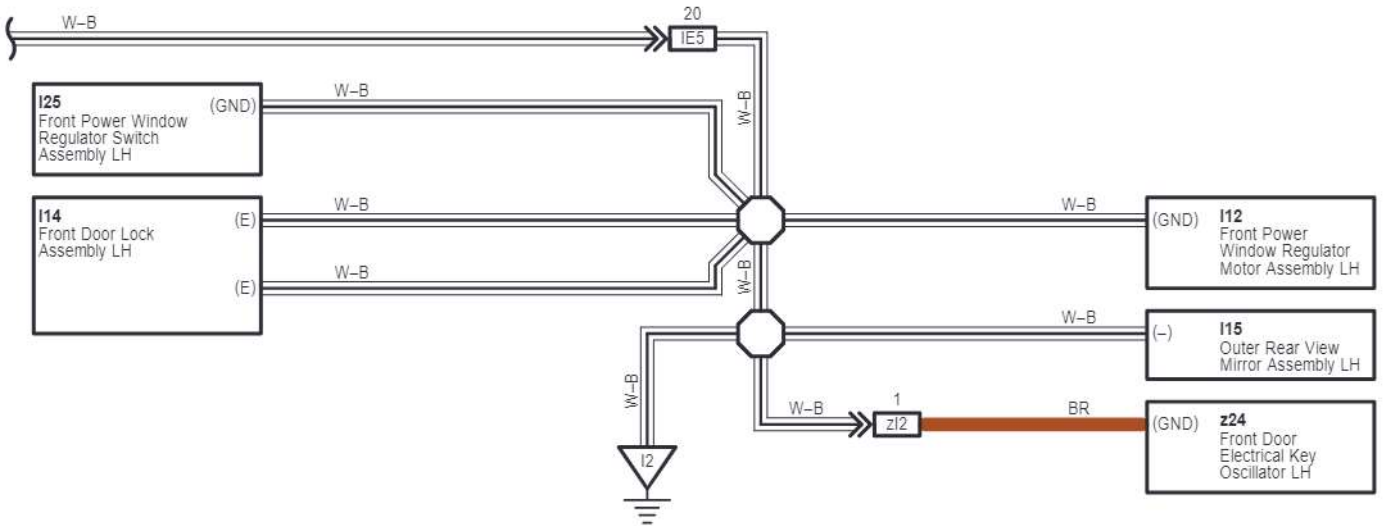

Ground Point <RHD>

cardiagn.com