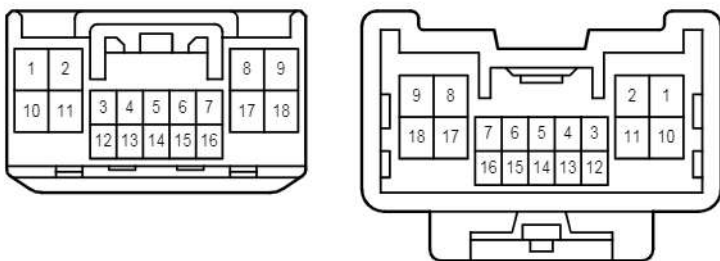

FL1

White Blue

IE3
White