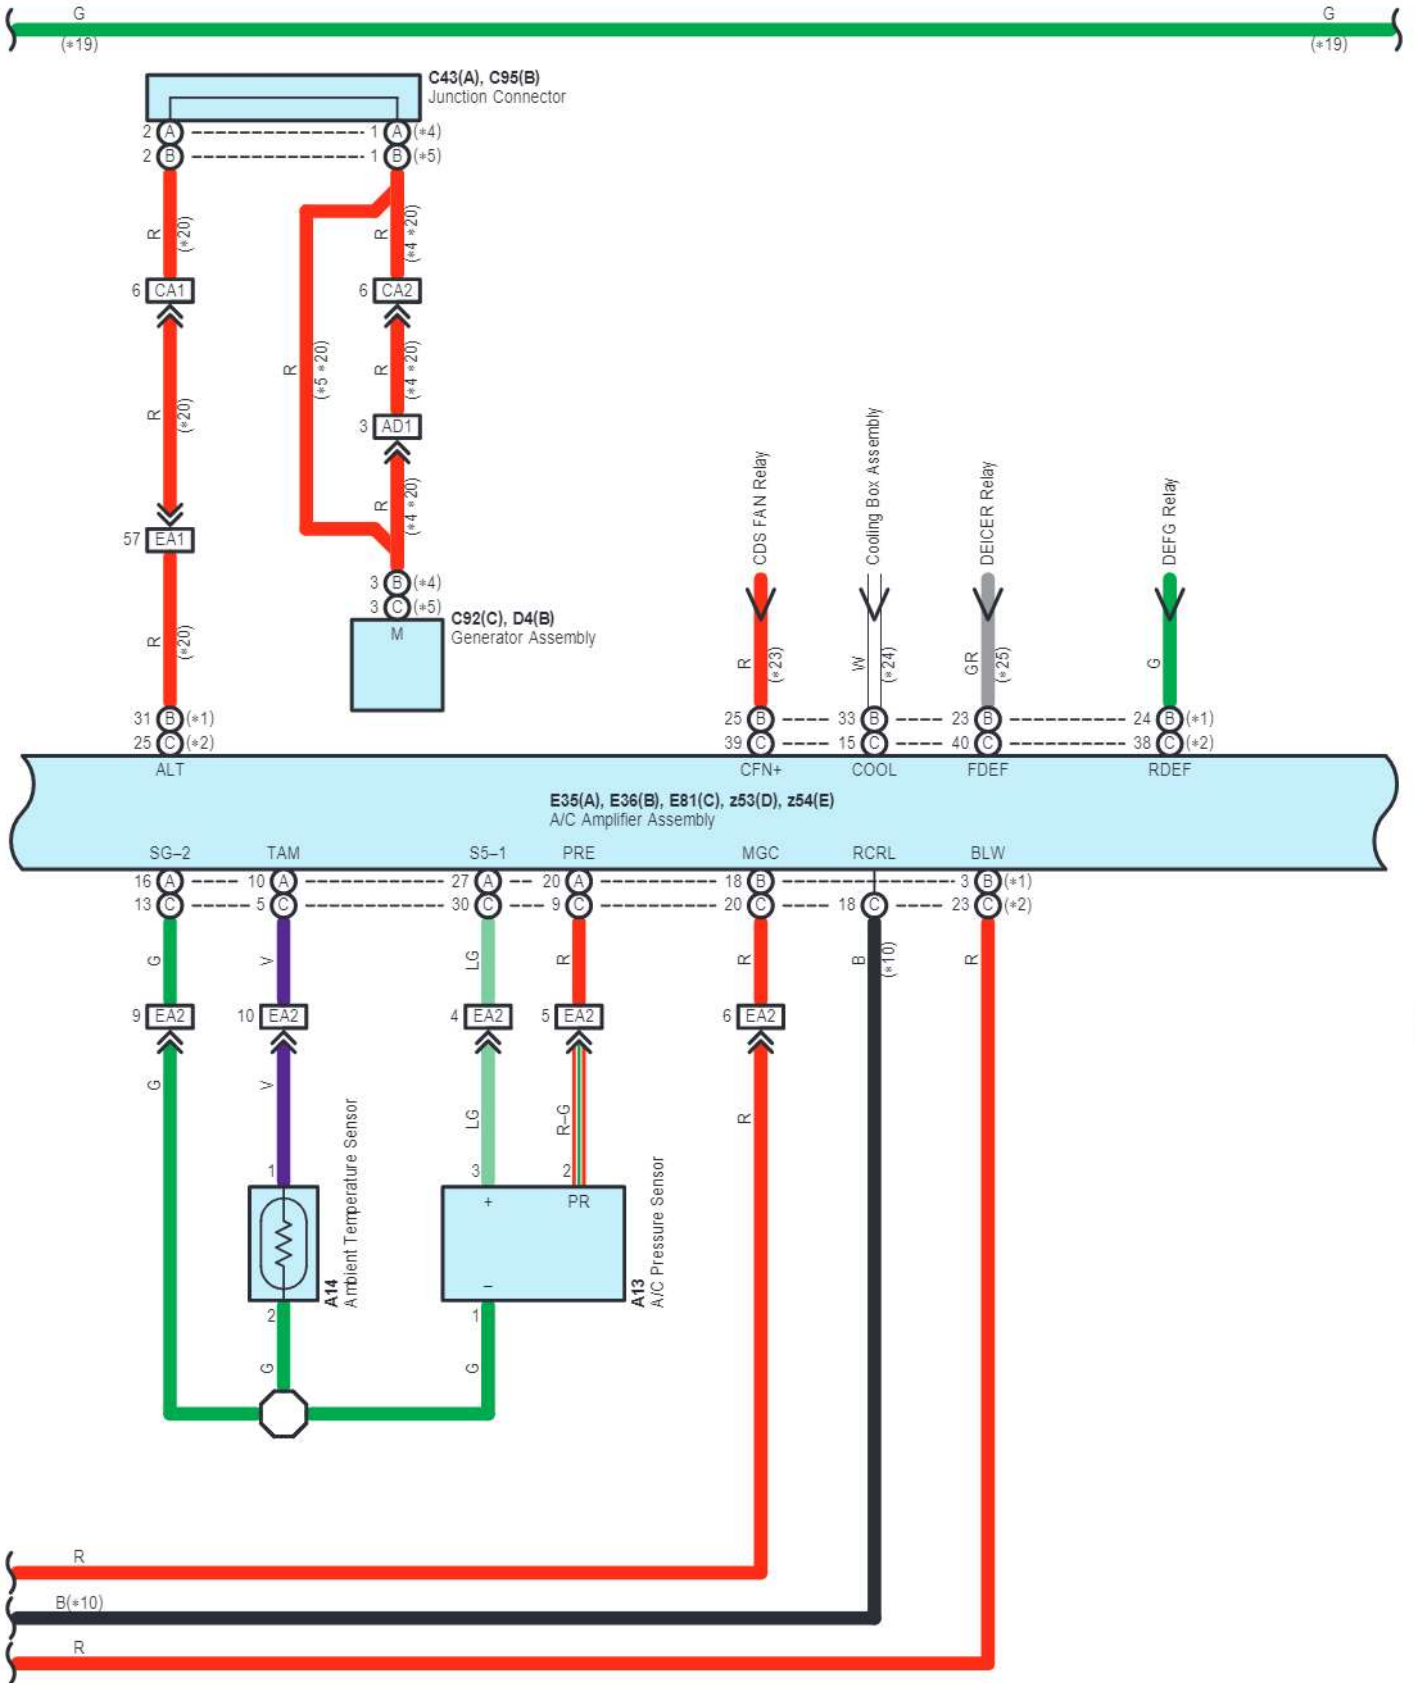

cardiagn.com