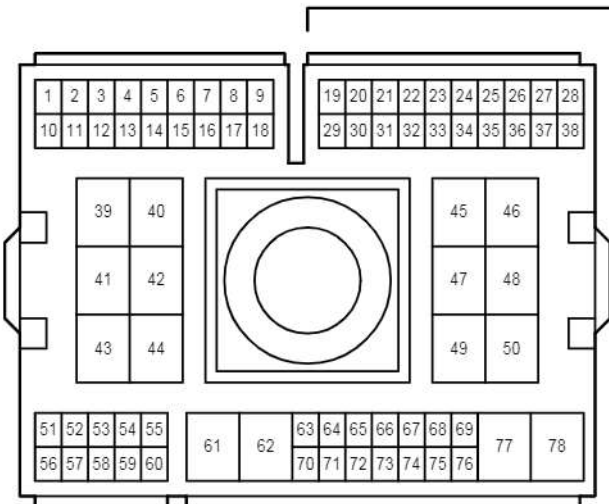

Power Seat <RHD Driver's Seat w/o Seat Position Memory>

EL1
White

cardiagn.com