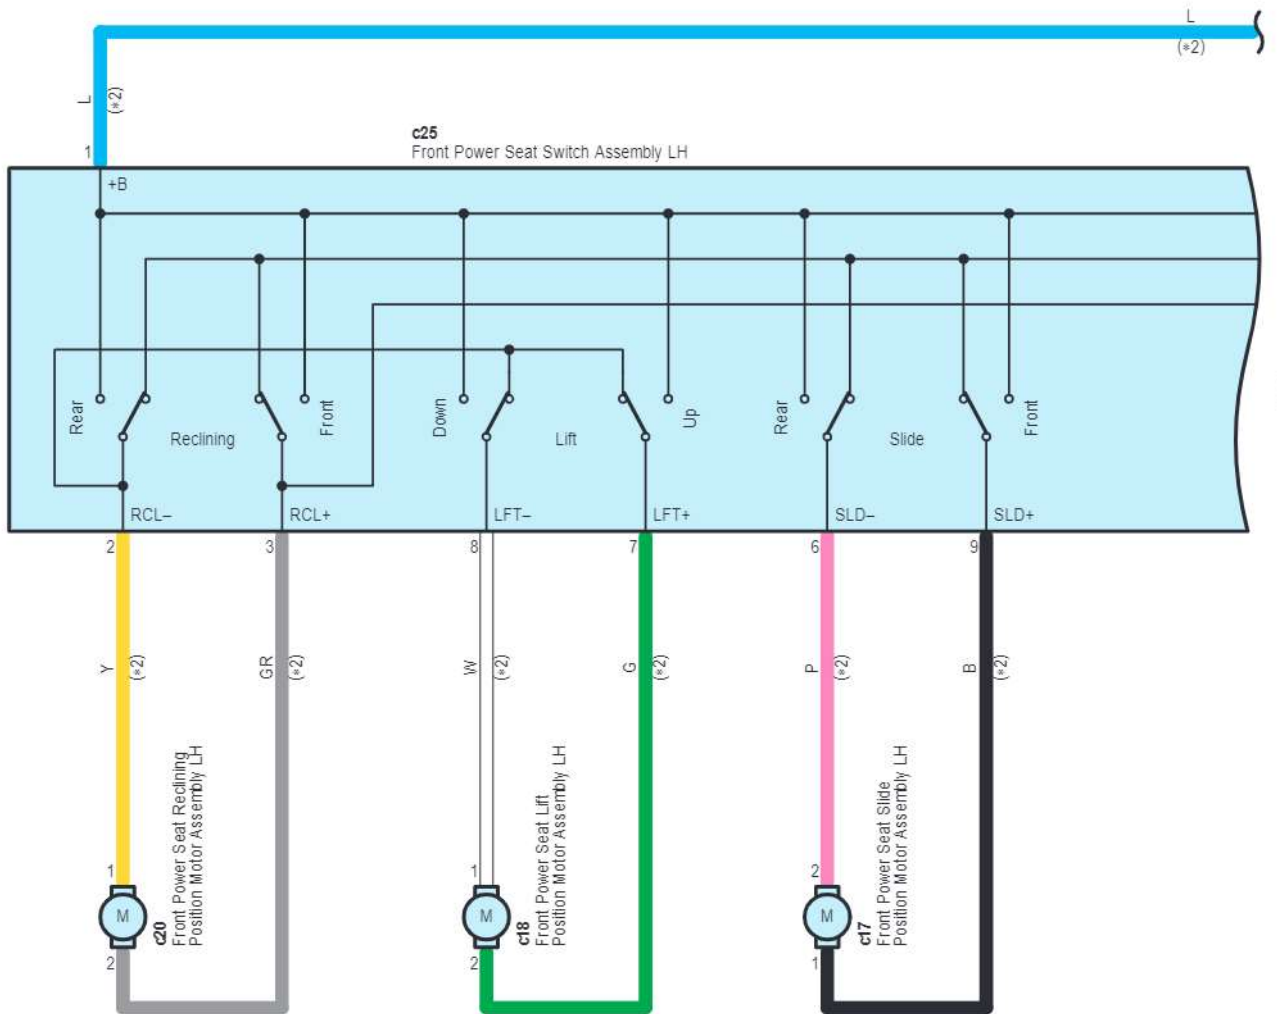

cardiagn.com