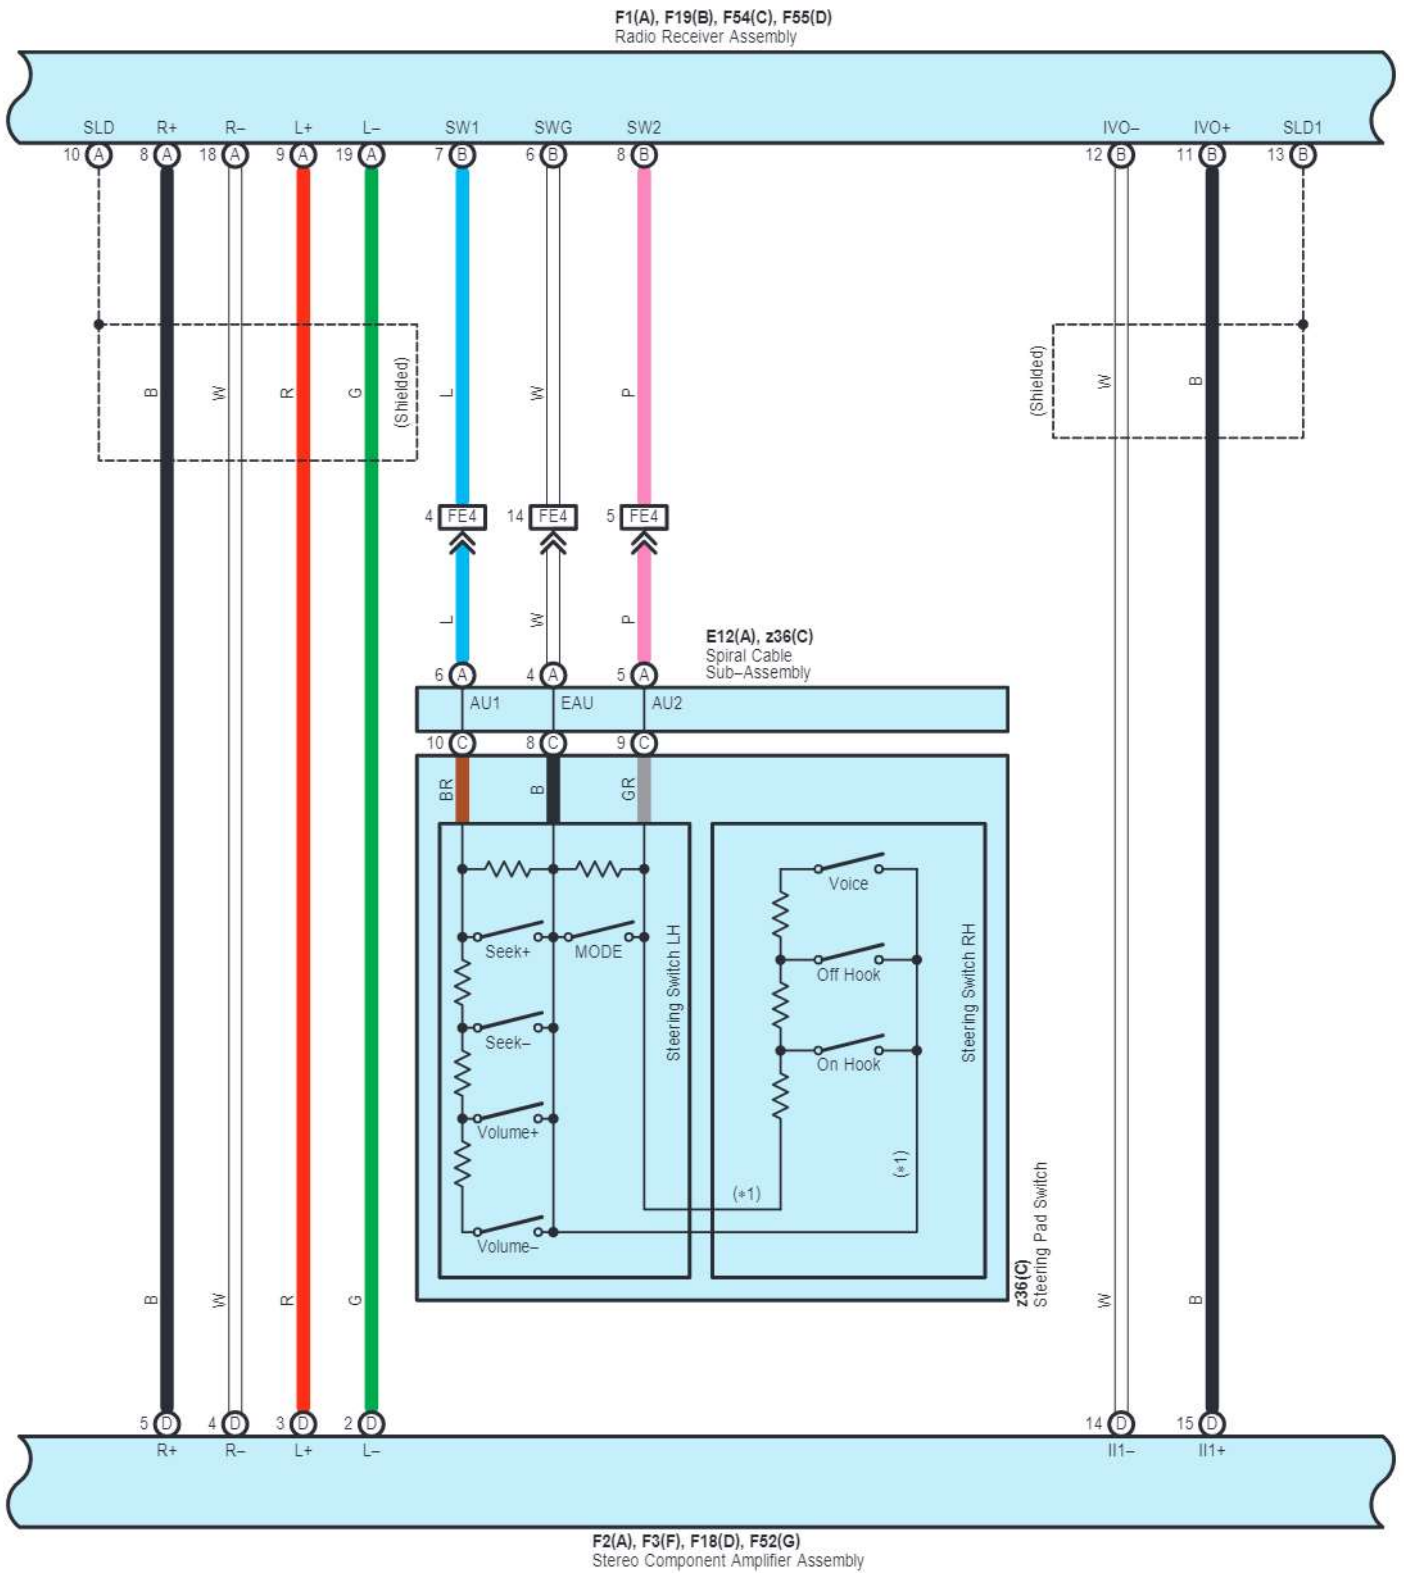

White

IE6

White

JK1
White

JL1
White

zE1
Brown

cardiagn.com

* 1 : w/ Bluetooth Hands-Free System