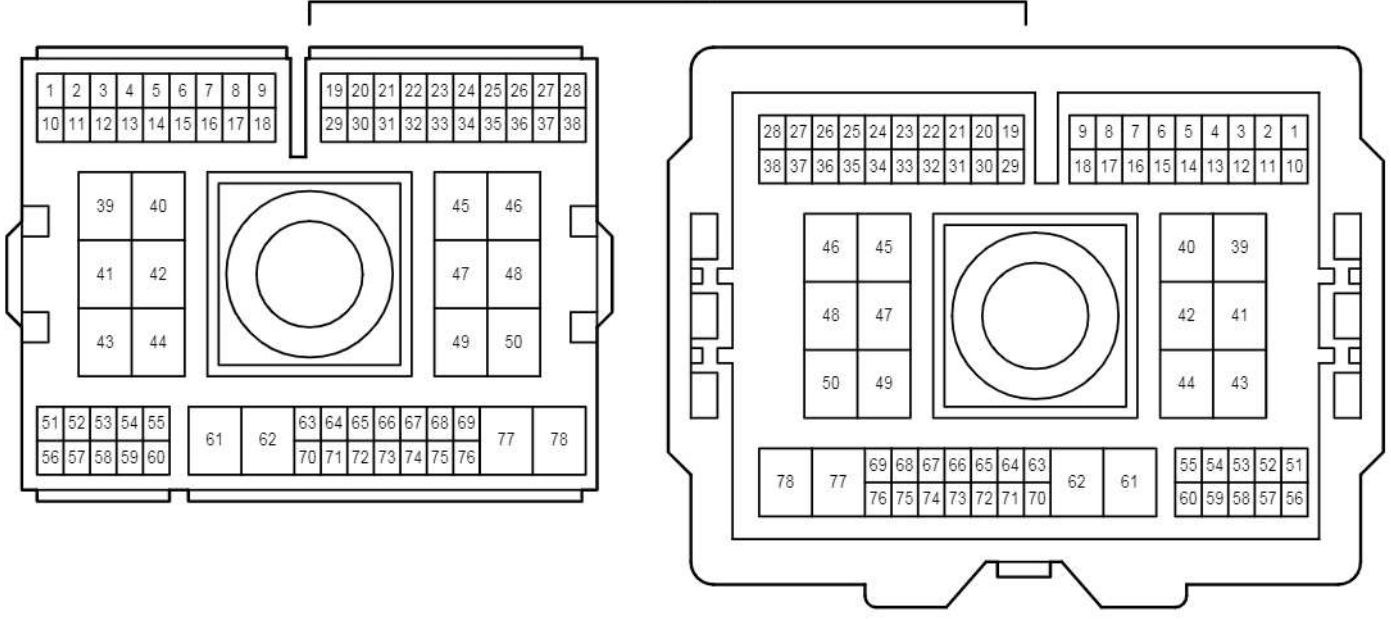

EA2

Headlight

EA1
White