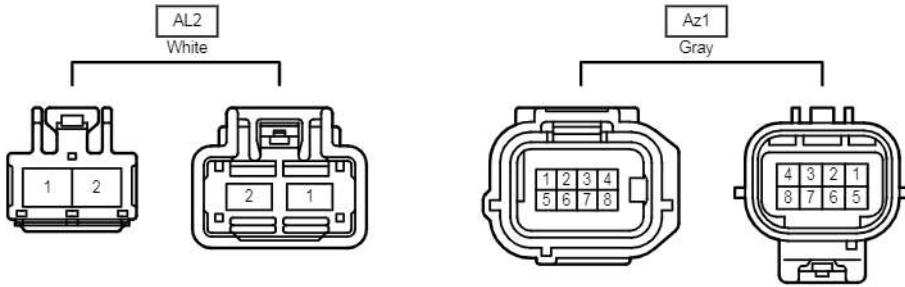

cardiagn.com