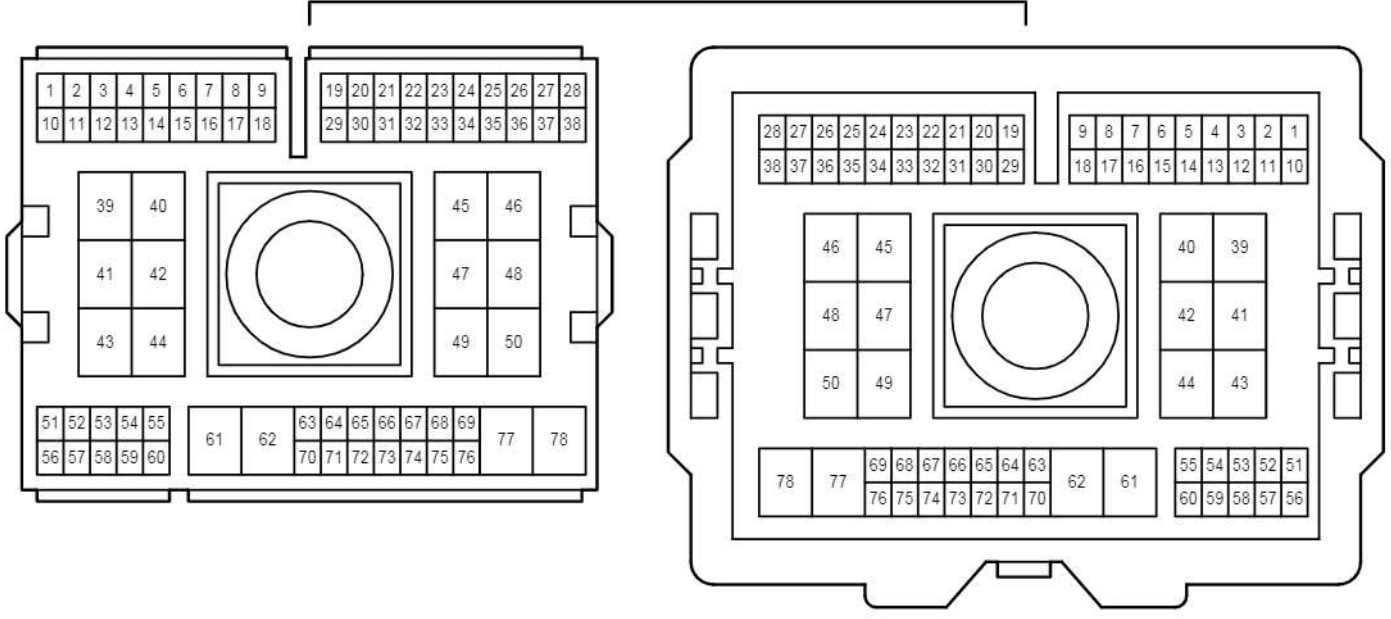

EK2
White

cardiagn.com