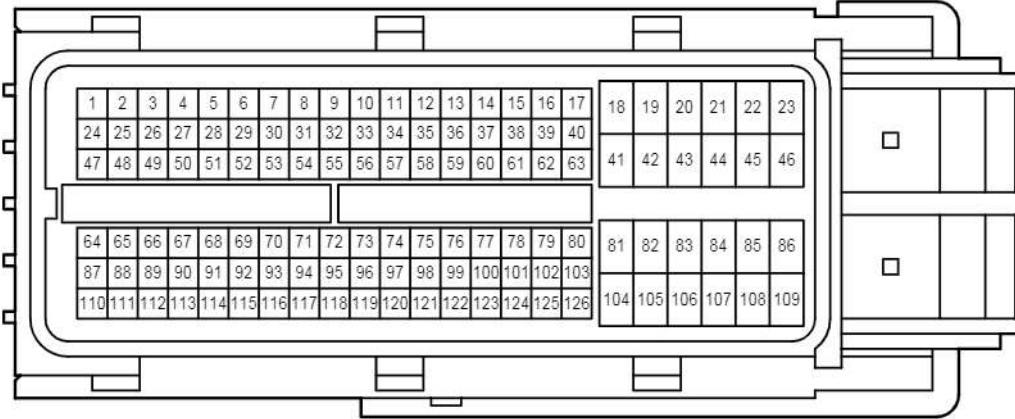

Ignition <1UR-FE>

C 45
Black