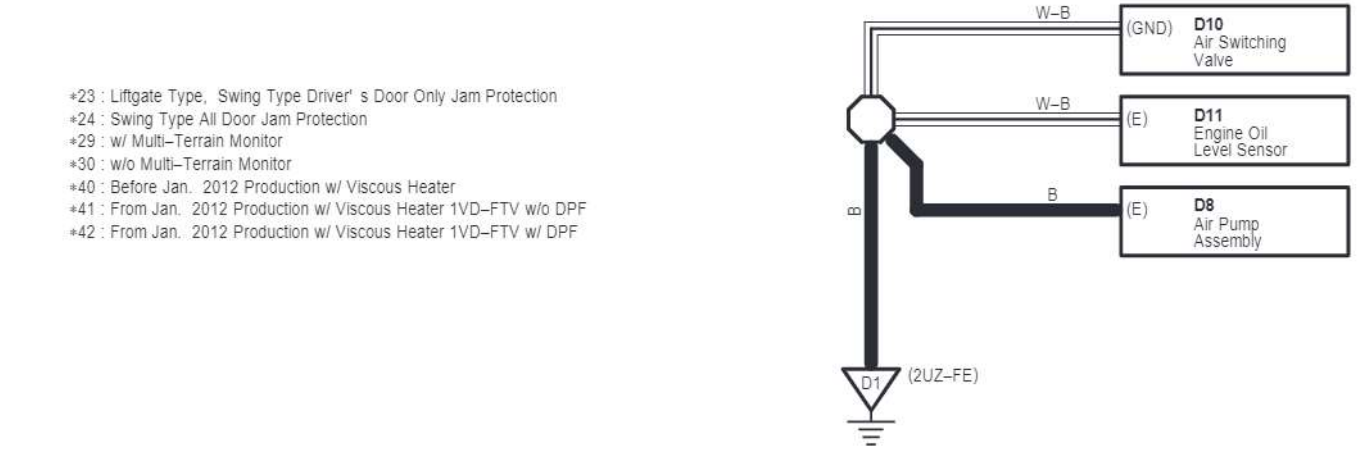

Ground Point <LHD>

- *23 : Liftgate Type, Swing Type Driver's Door Only Jam Protection
- *24 : Swing Type All Door Jam Protection
- *29 : w/ Multi-Terrain Monitor
- *30 : w/o Multi-Terrain Monitor
- *40 : Before Jan. 2012 Production w/ Viscous Heater
- *41 : From Jan. 2012 Production w/ Viscous Heater 1VD-FTV w/o DPF
- *42 : From Jan. 2012 Production w/ Viscous Heater 1VD-FTV w/ DPF

cardiagn.com