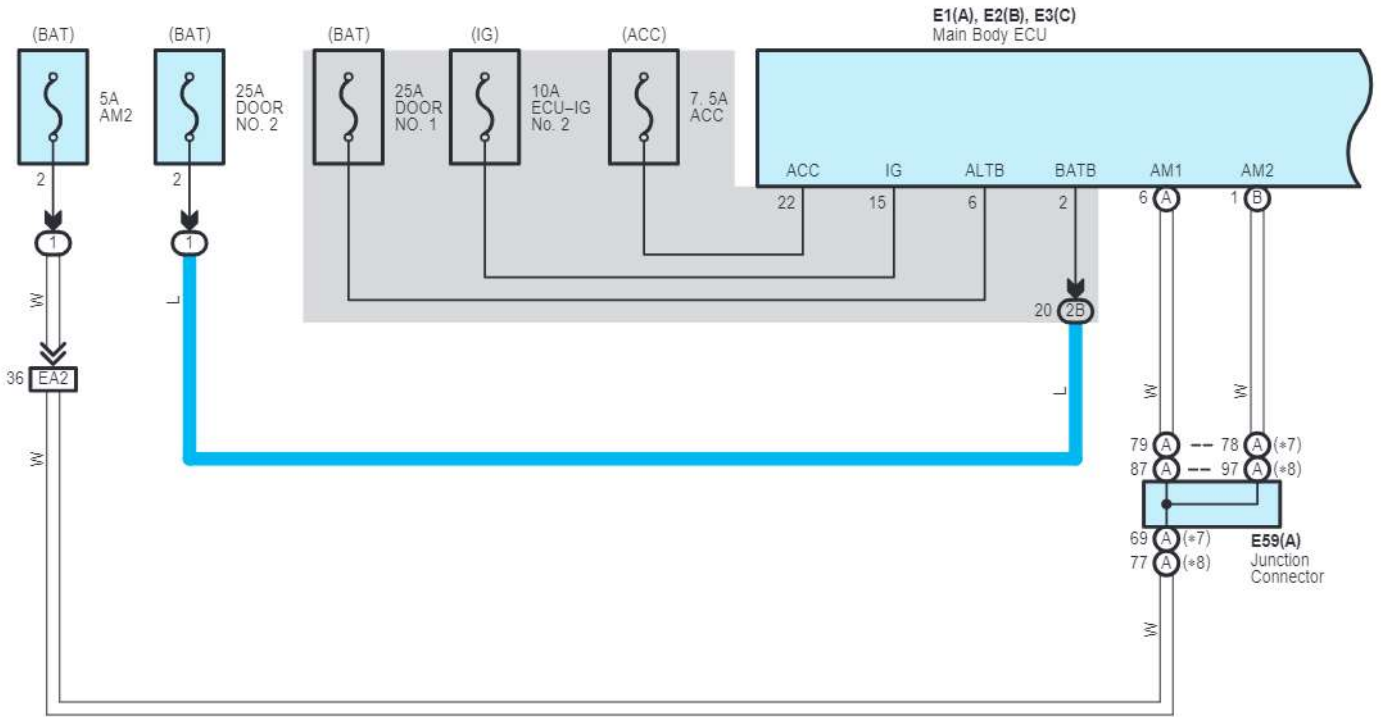

Remote Control Mirror <w/ Retractor>

* 7 : Before Jan. 2012 Production
* 8 : From Jan. 2012 Production