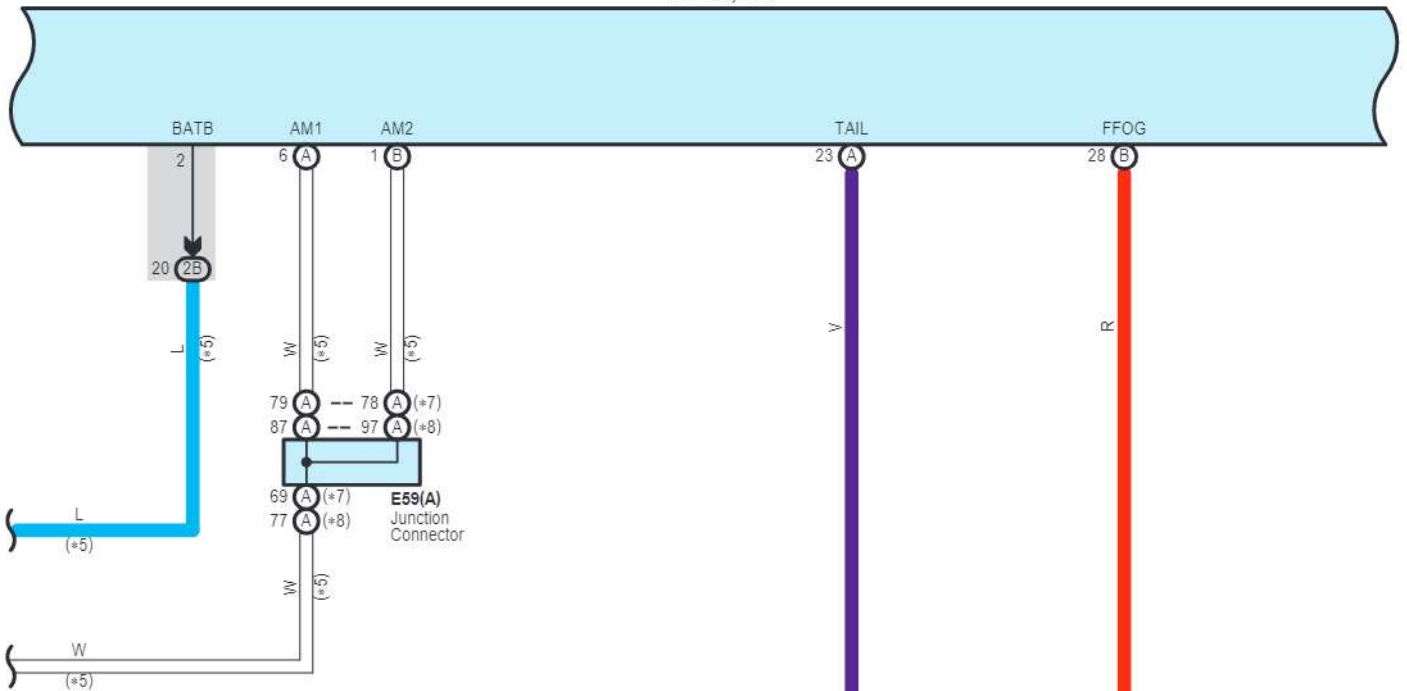

Front Fog Light

E1(A), E2(B), E3(C)
Main Body ECU