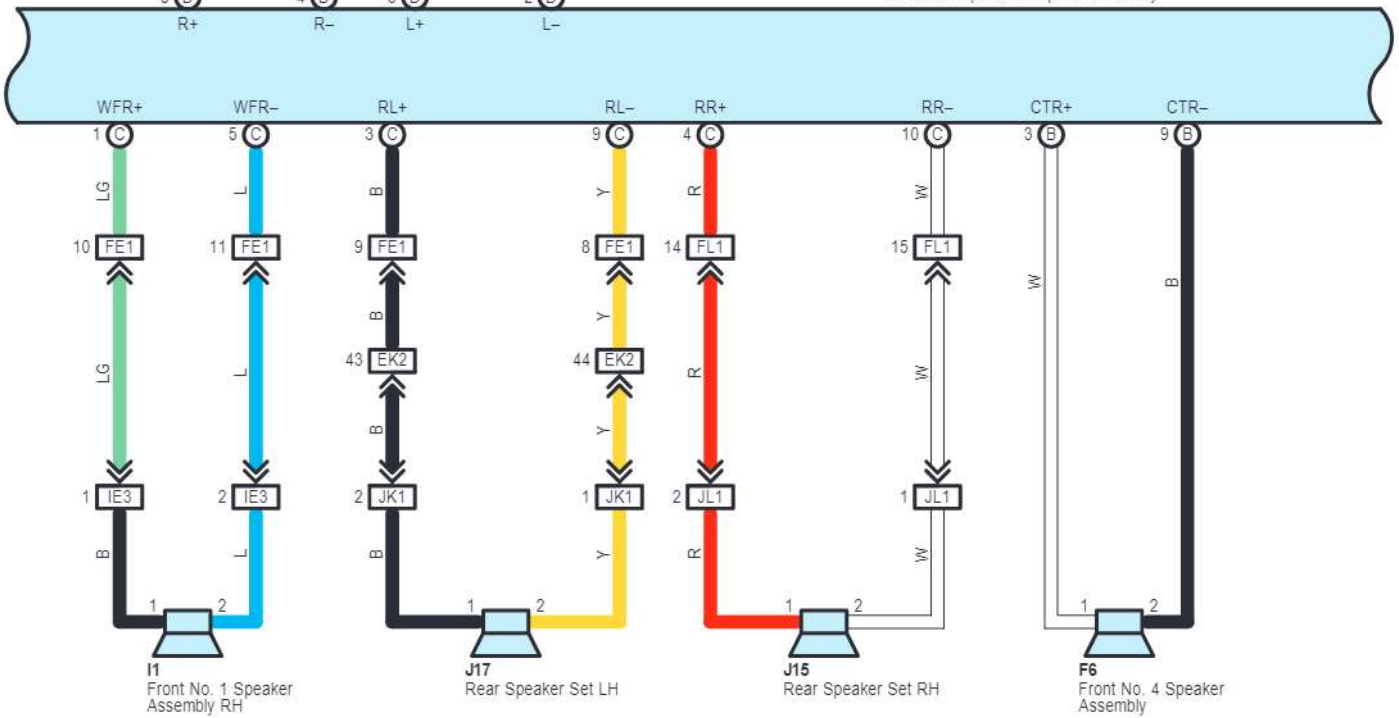

F2(A), F3(B), F18(D), F37(C)
Stereo Component Amplifier Assembly