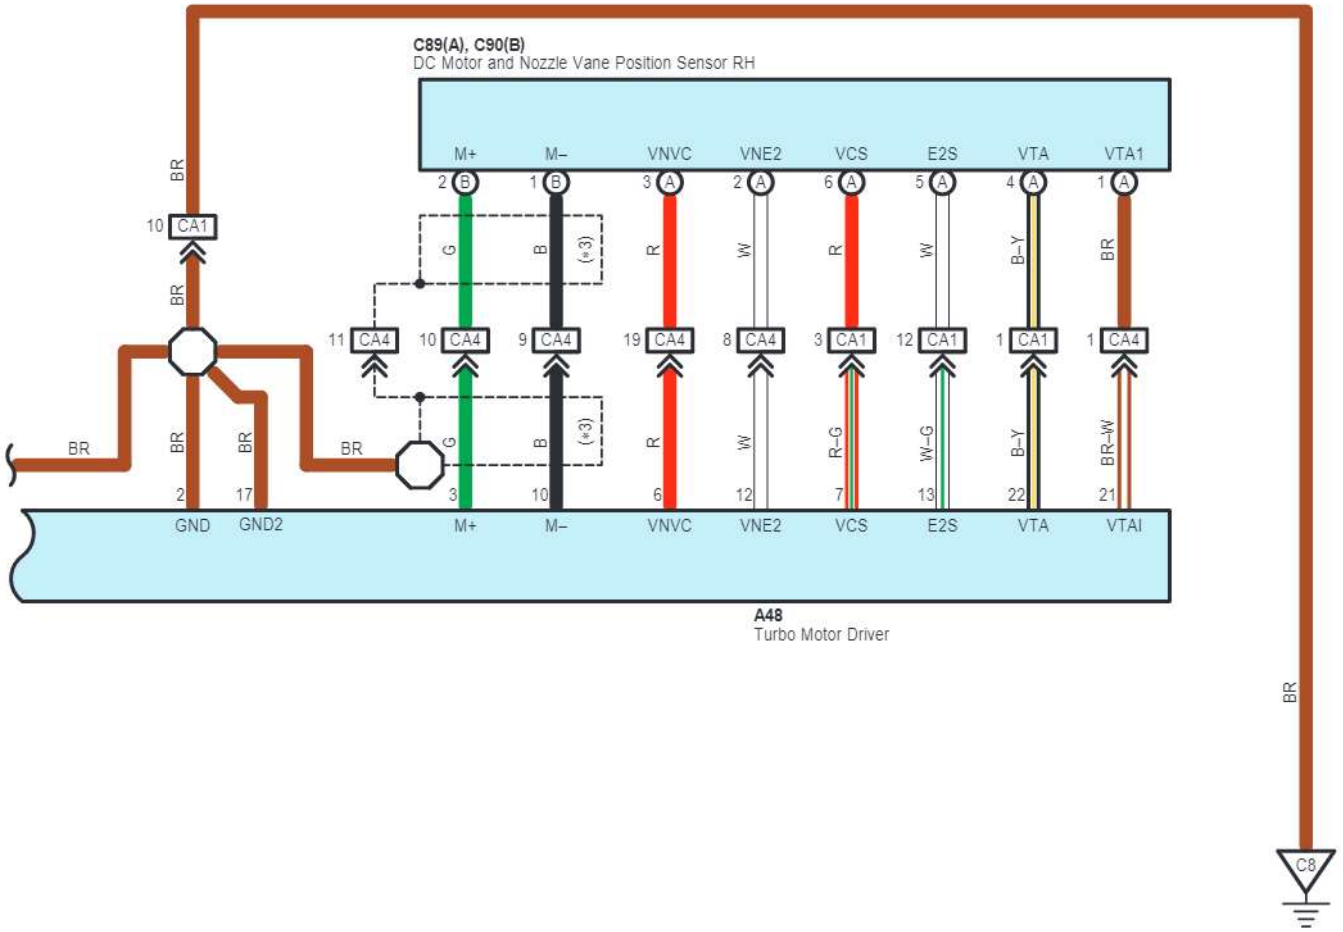

- 1 : LHD M/T
- 2 : RHD M/T
- 3 : Shielded

cardiagn.com