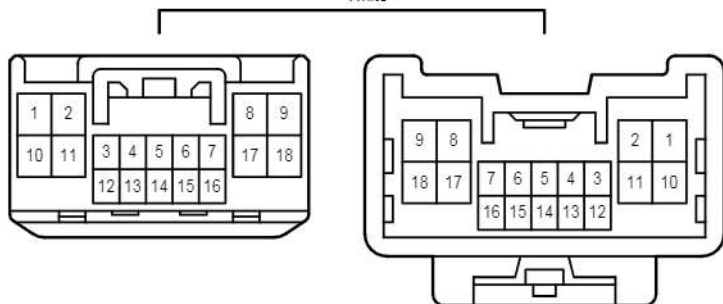

IE6
White

JK1
White

JL1
White

KL1
White

RE2
Blue

SK1
White

SK2
Blue

Electric Tension Reducer