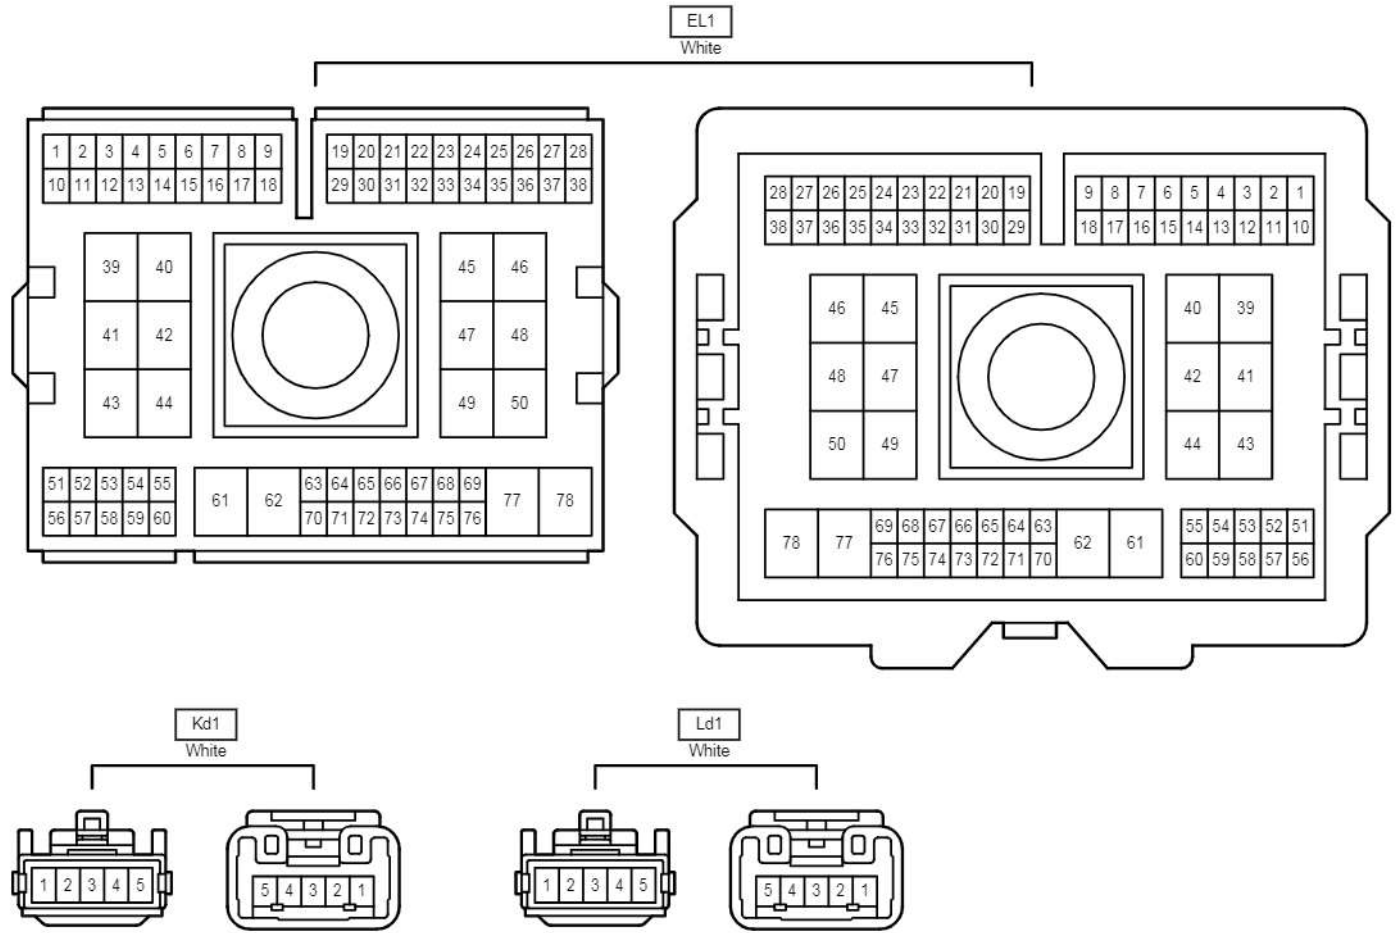

Seat Heater <Rear>

cardiagn.com