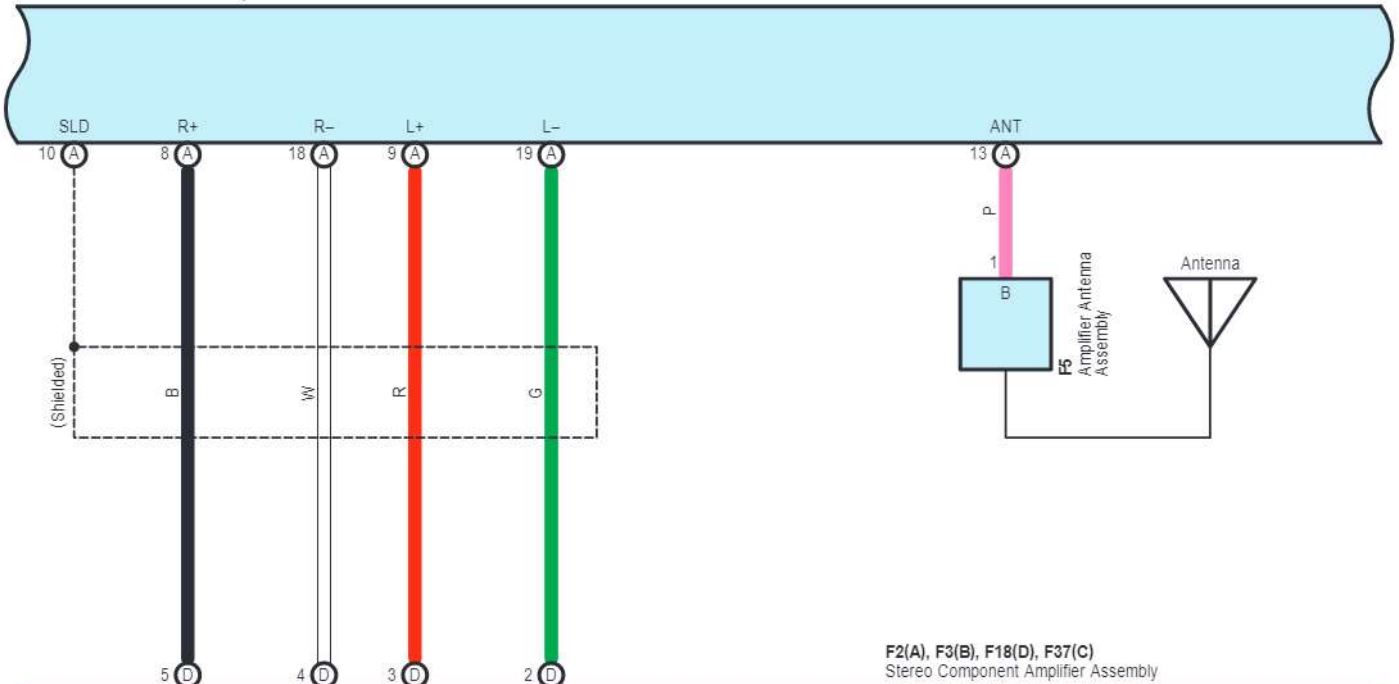

F1(A), F19(B), F23(C), F25(D)
Radio Receiver Assembly