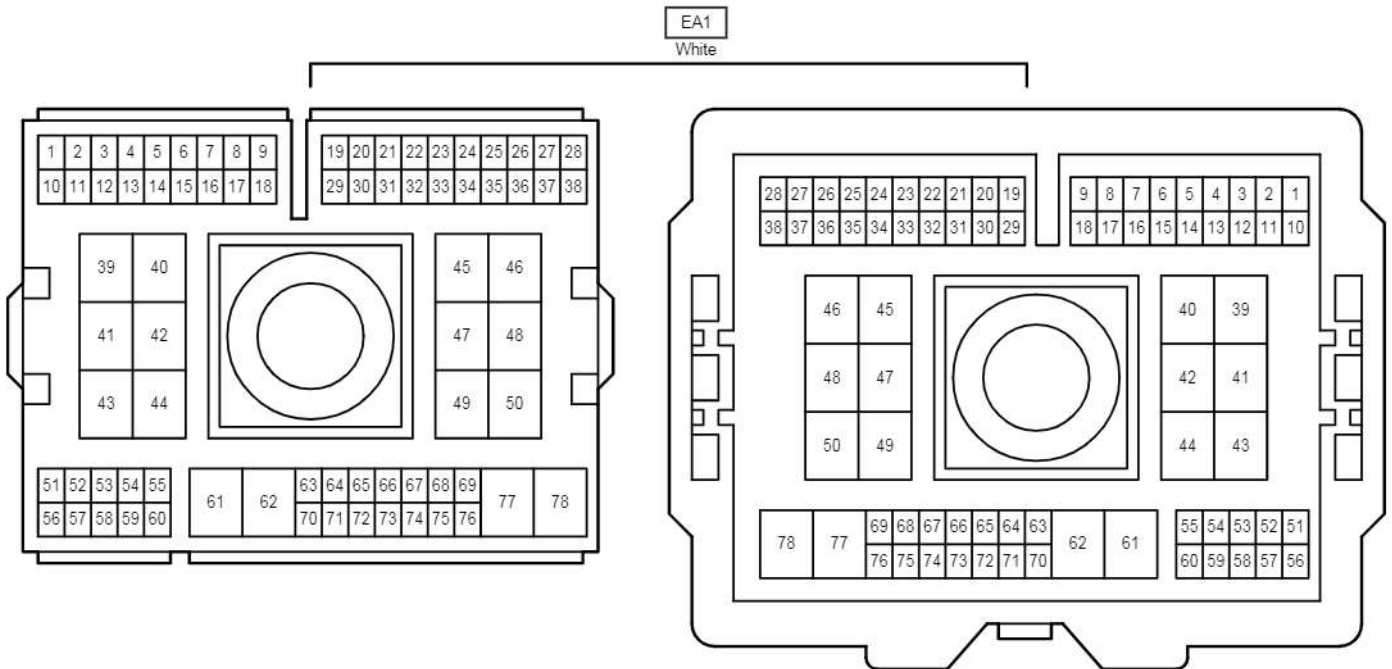

cardiagn.com