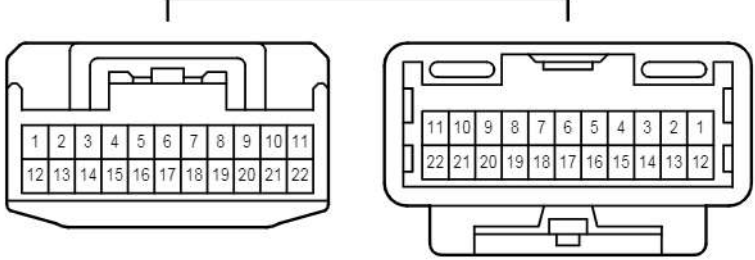

FE3
White

cardiagn.com