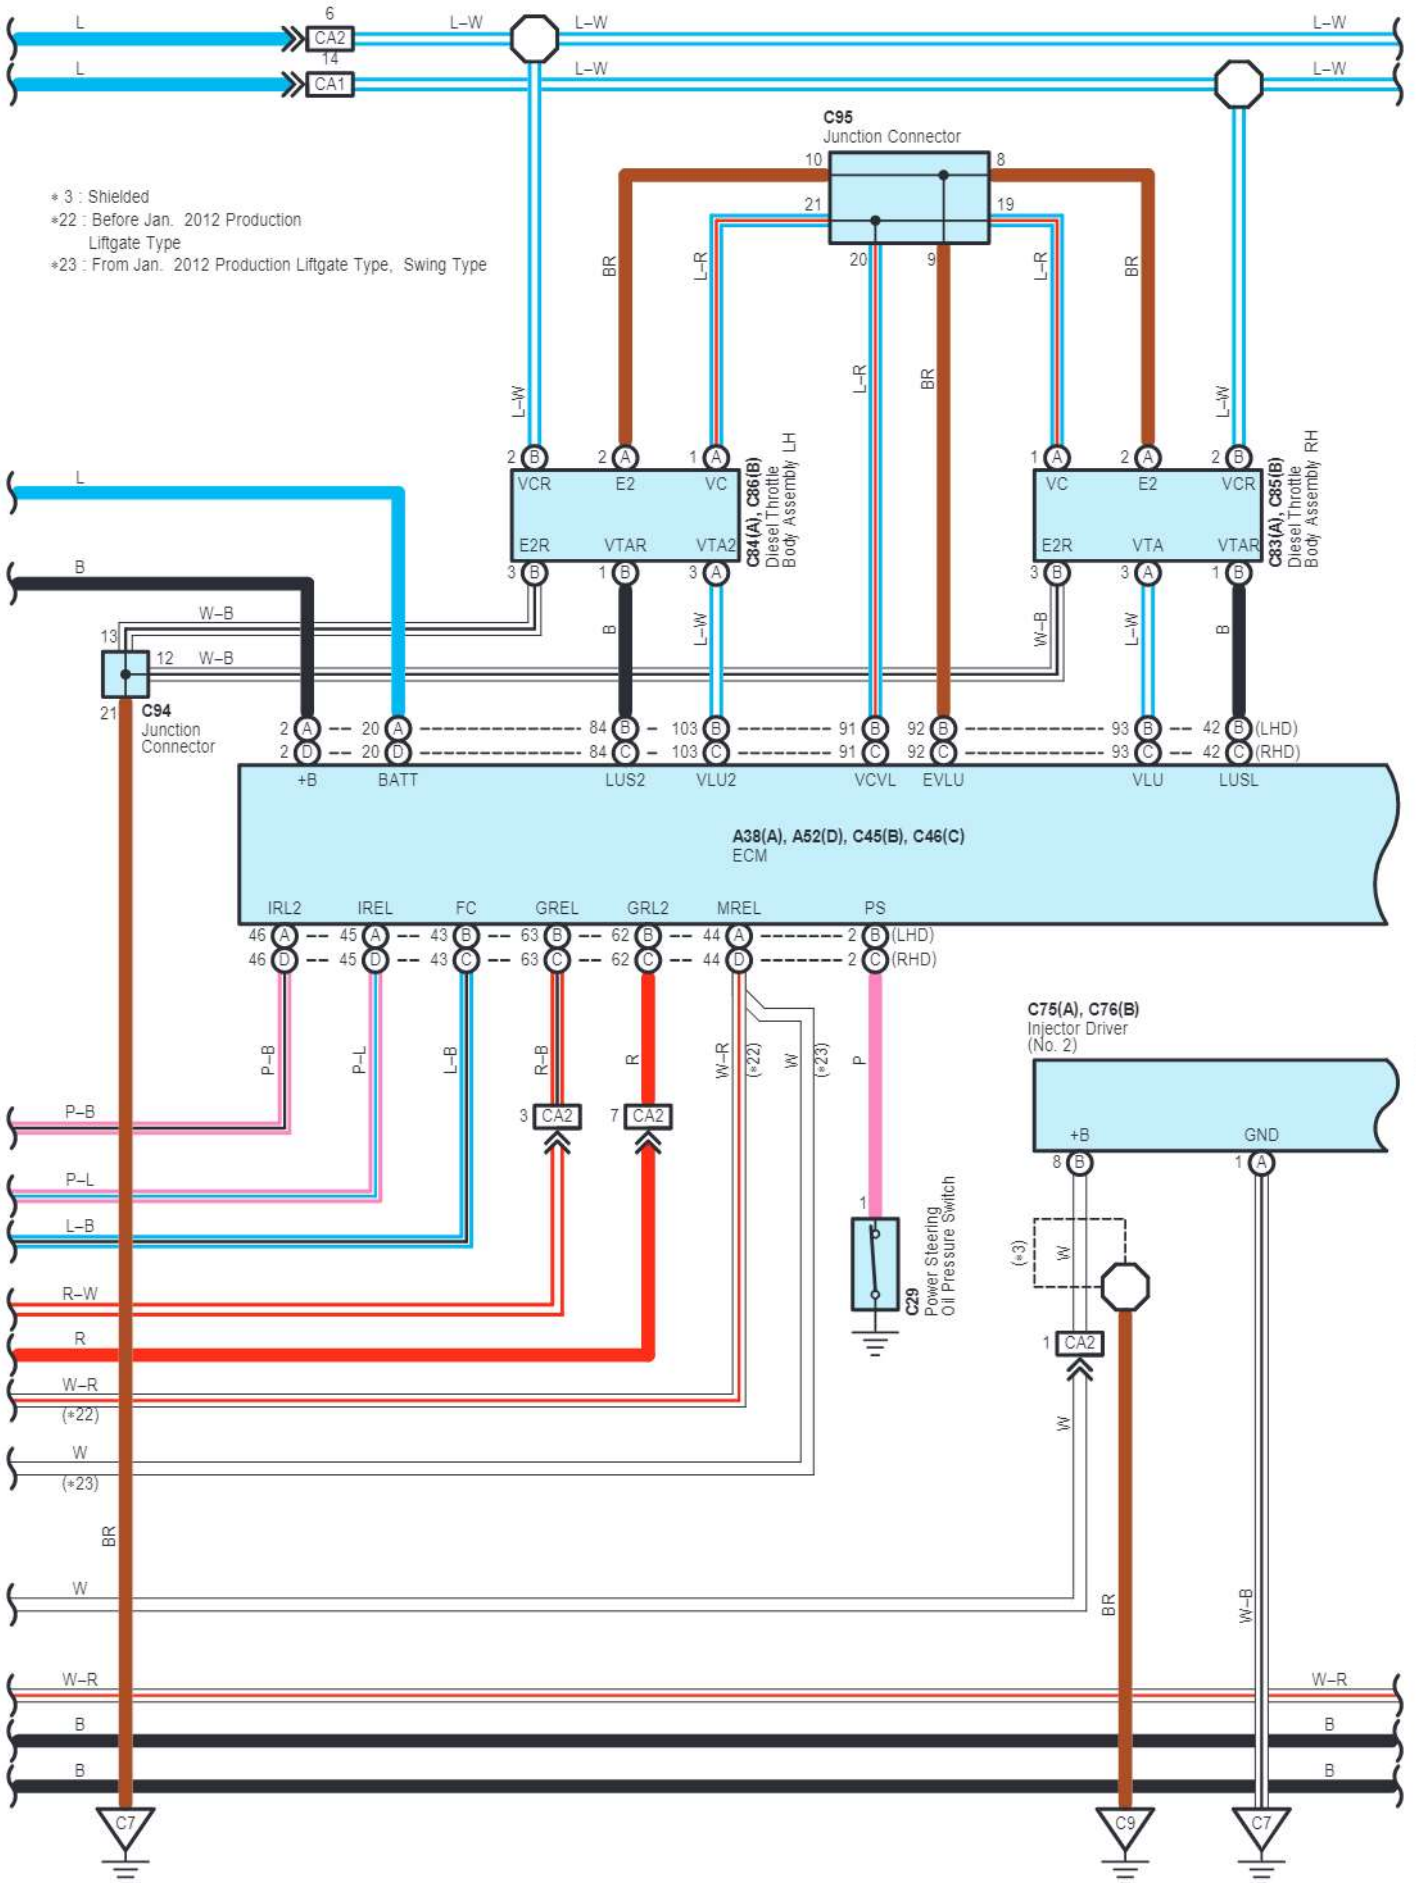

EA4
White

FE4
White

KN1
White

VE3
Gray

cardiagn.com

*22 : Before Jan. 2012 Production Liftgate Type
 *23 : From Jan. 2012 Production Liftgate Type, Swing Type

cardiagn.com

cardiagn.com