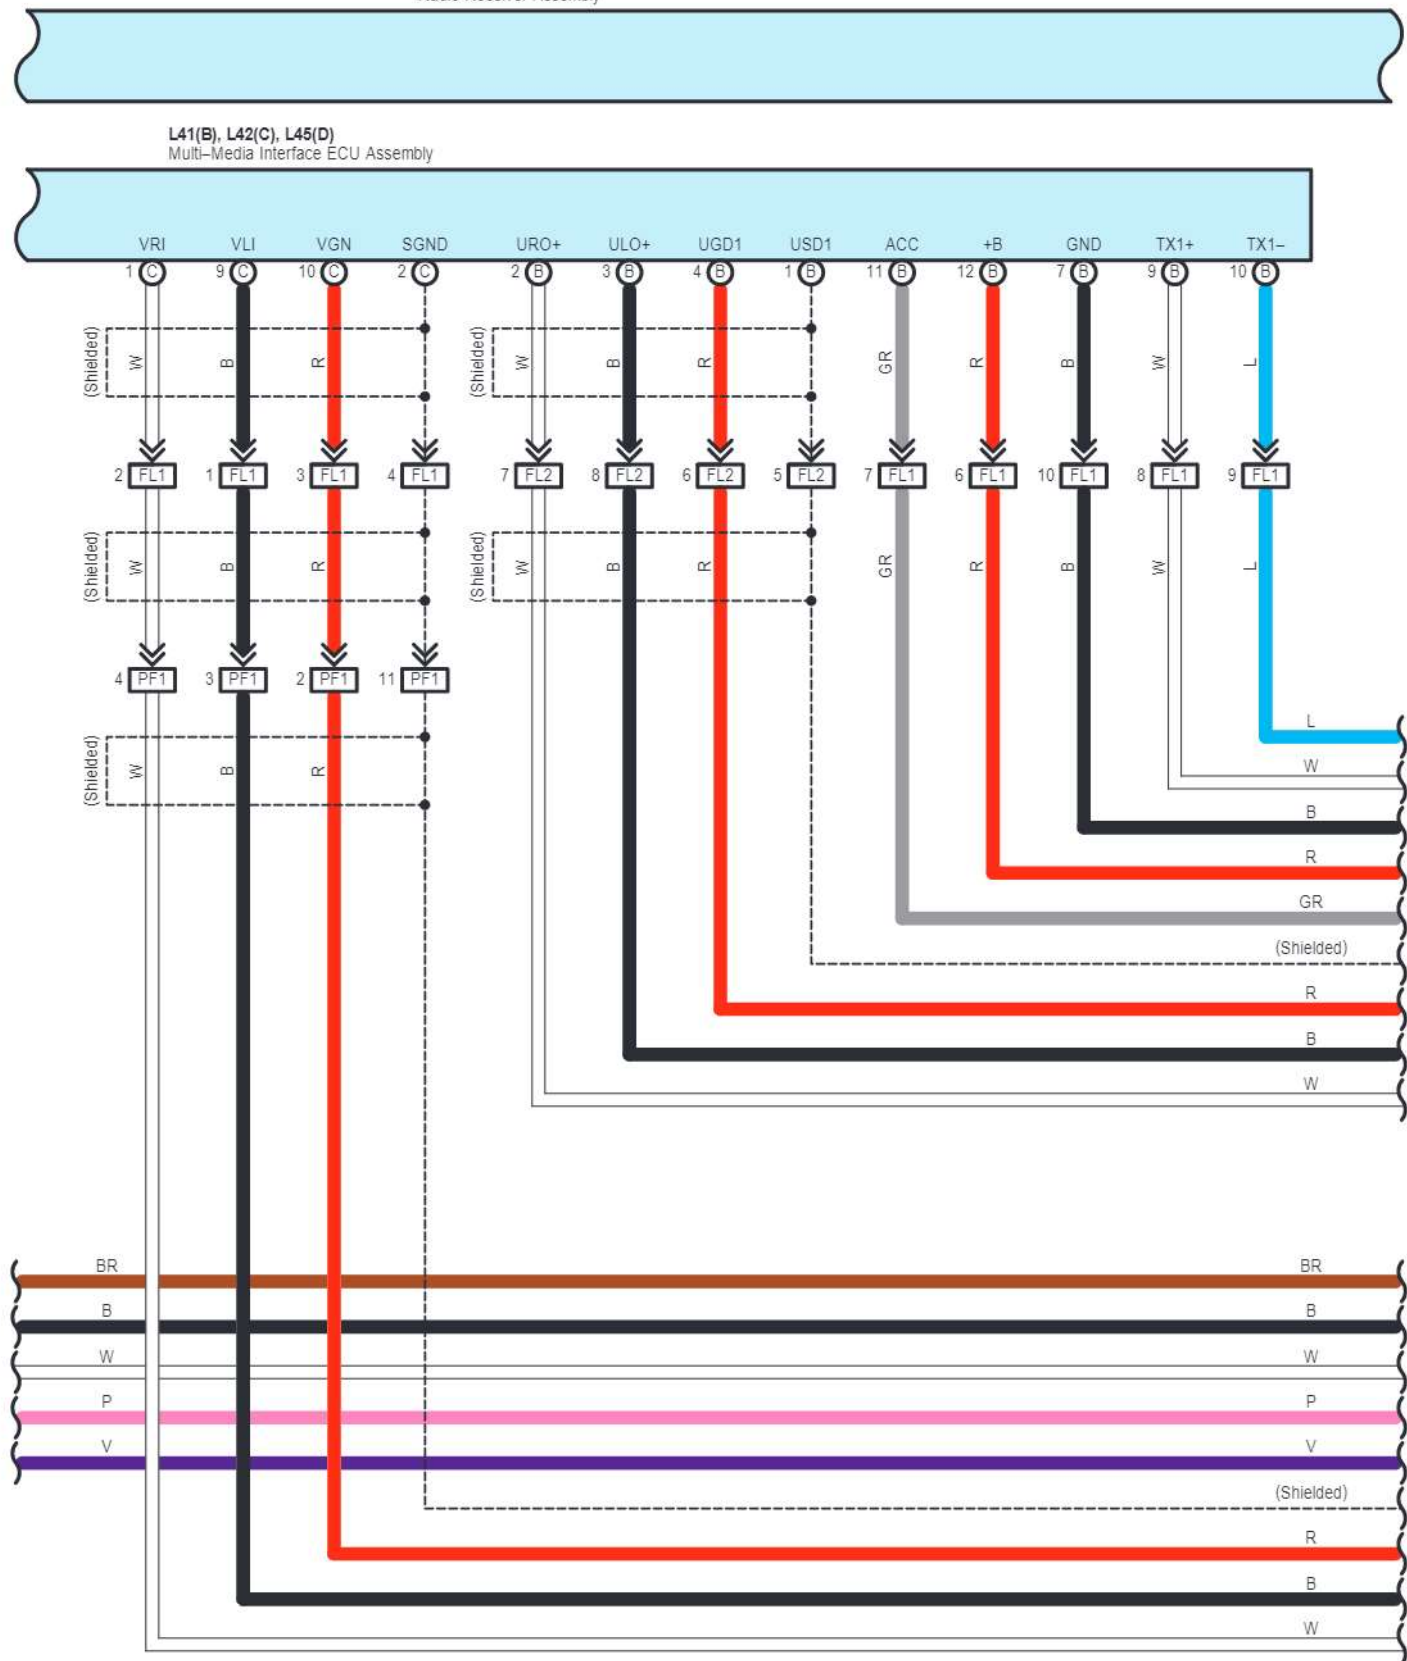

: There is no wire color information.

F56(E)
Radio Receiver Assembly

L41(B), L42(C), L45(D)
Multi-Media Interface ECU Assembly

cardiagn.com