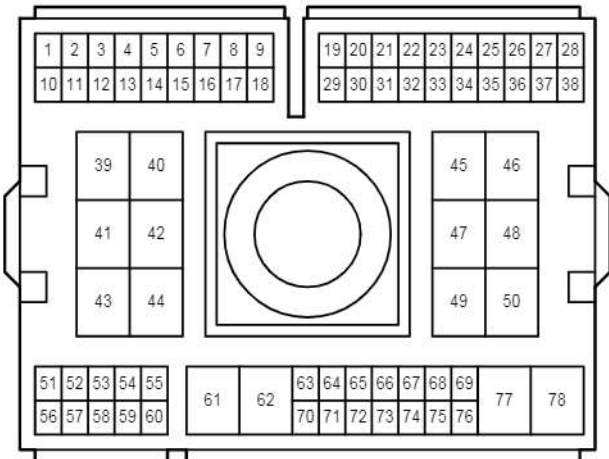

cardiagn.com