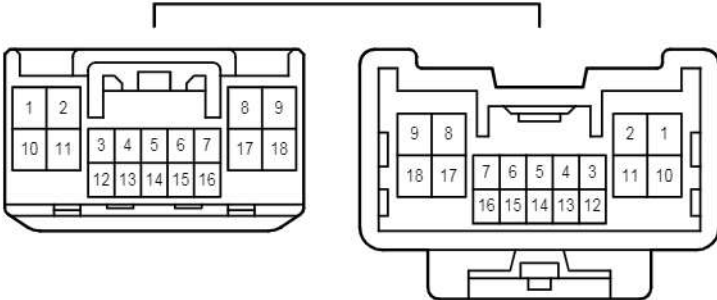

JL1
White

cardiagn.com