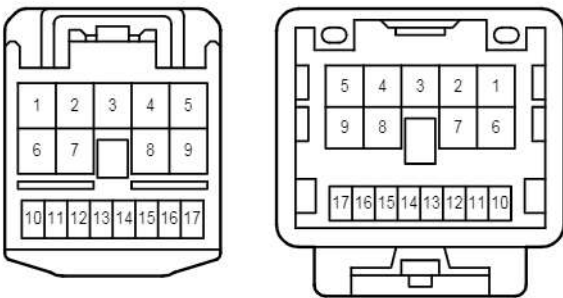

Combination Meter

SK1
White

cardiagn.com