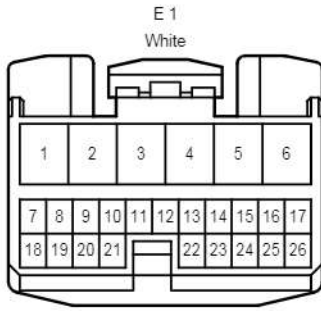

cardiagn.com