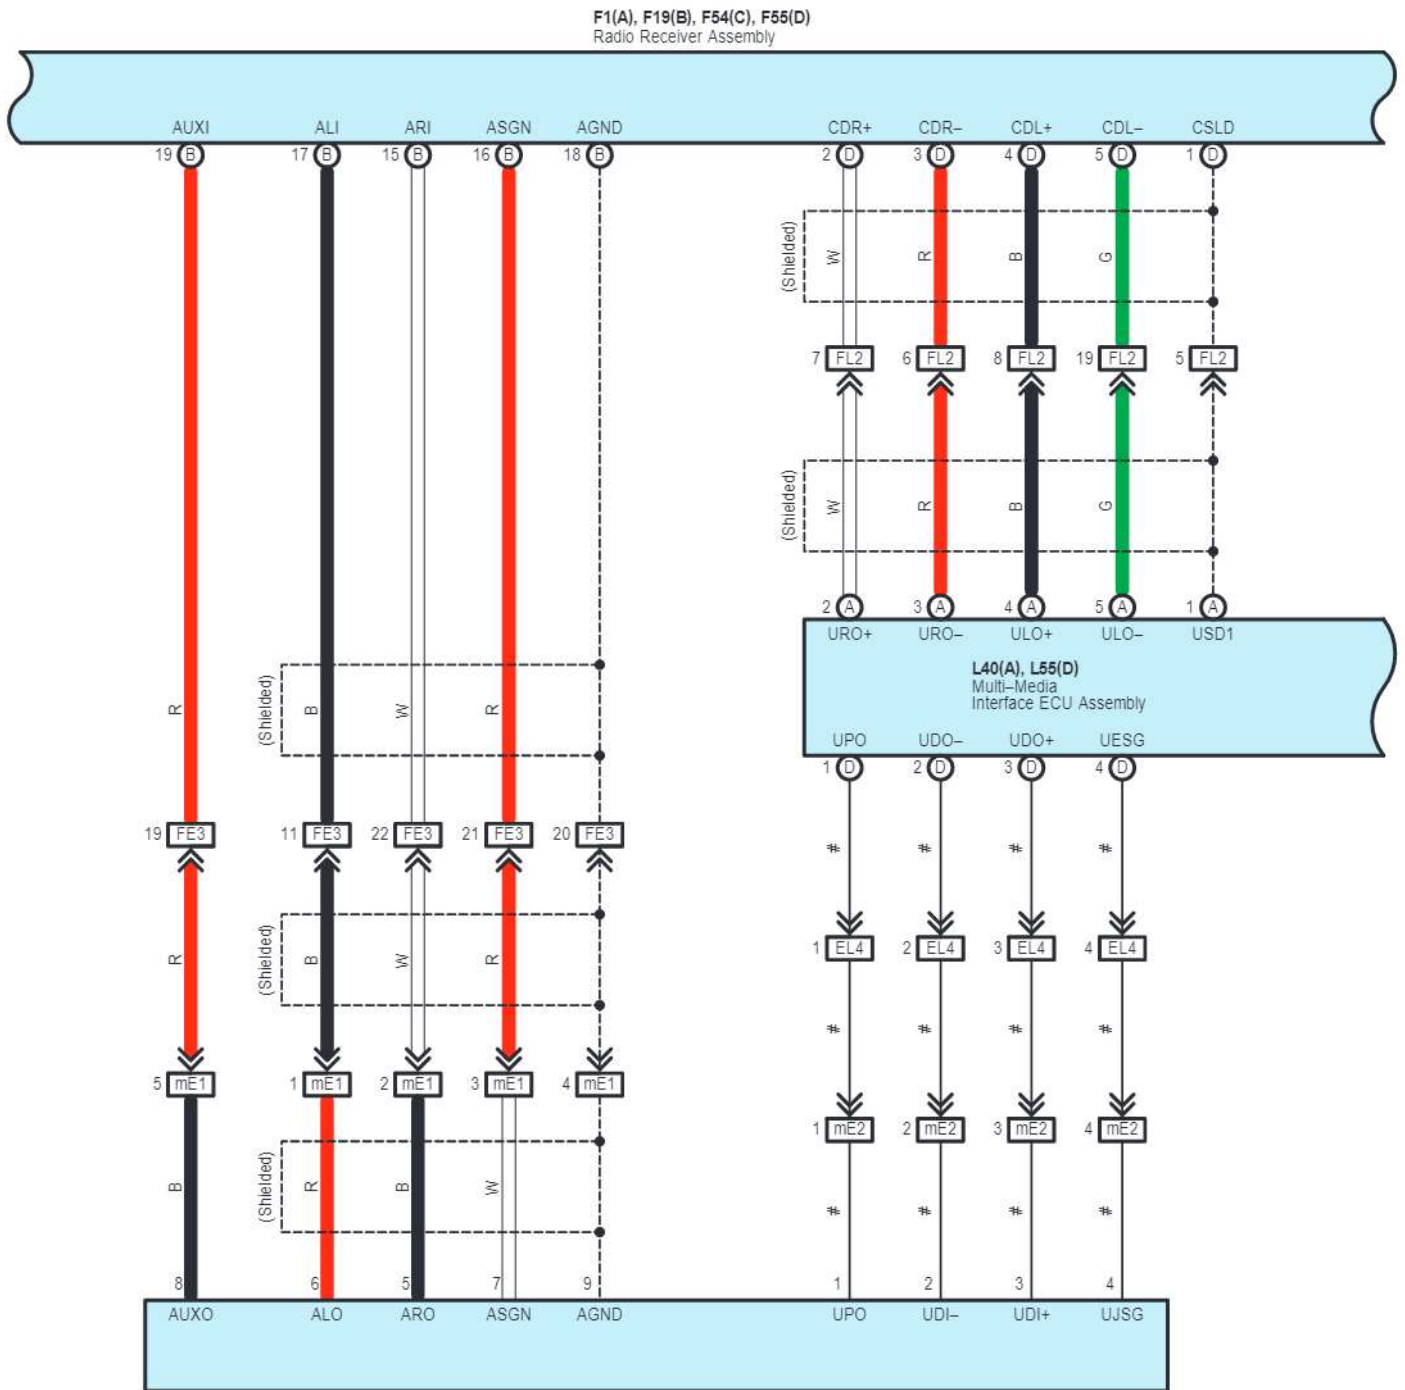

F1(A), F19(B), F54(C), F55(D)
Radio Receiver Assembly

cardiagn.com

* 1 : w/ Bluetooth Hands-Free System

F1(A), F19(B), F54(C), F55(D)
Radio Receiver Assembly

cardiagn.com

m1
No. 1 Stereo Jack Adapter Assembly