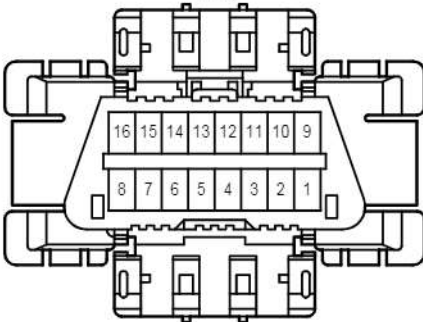

E 22
White

cardiagn.com