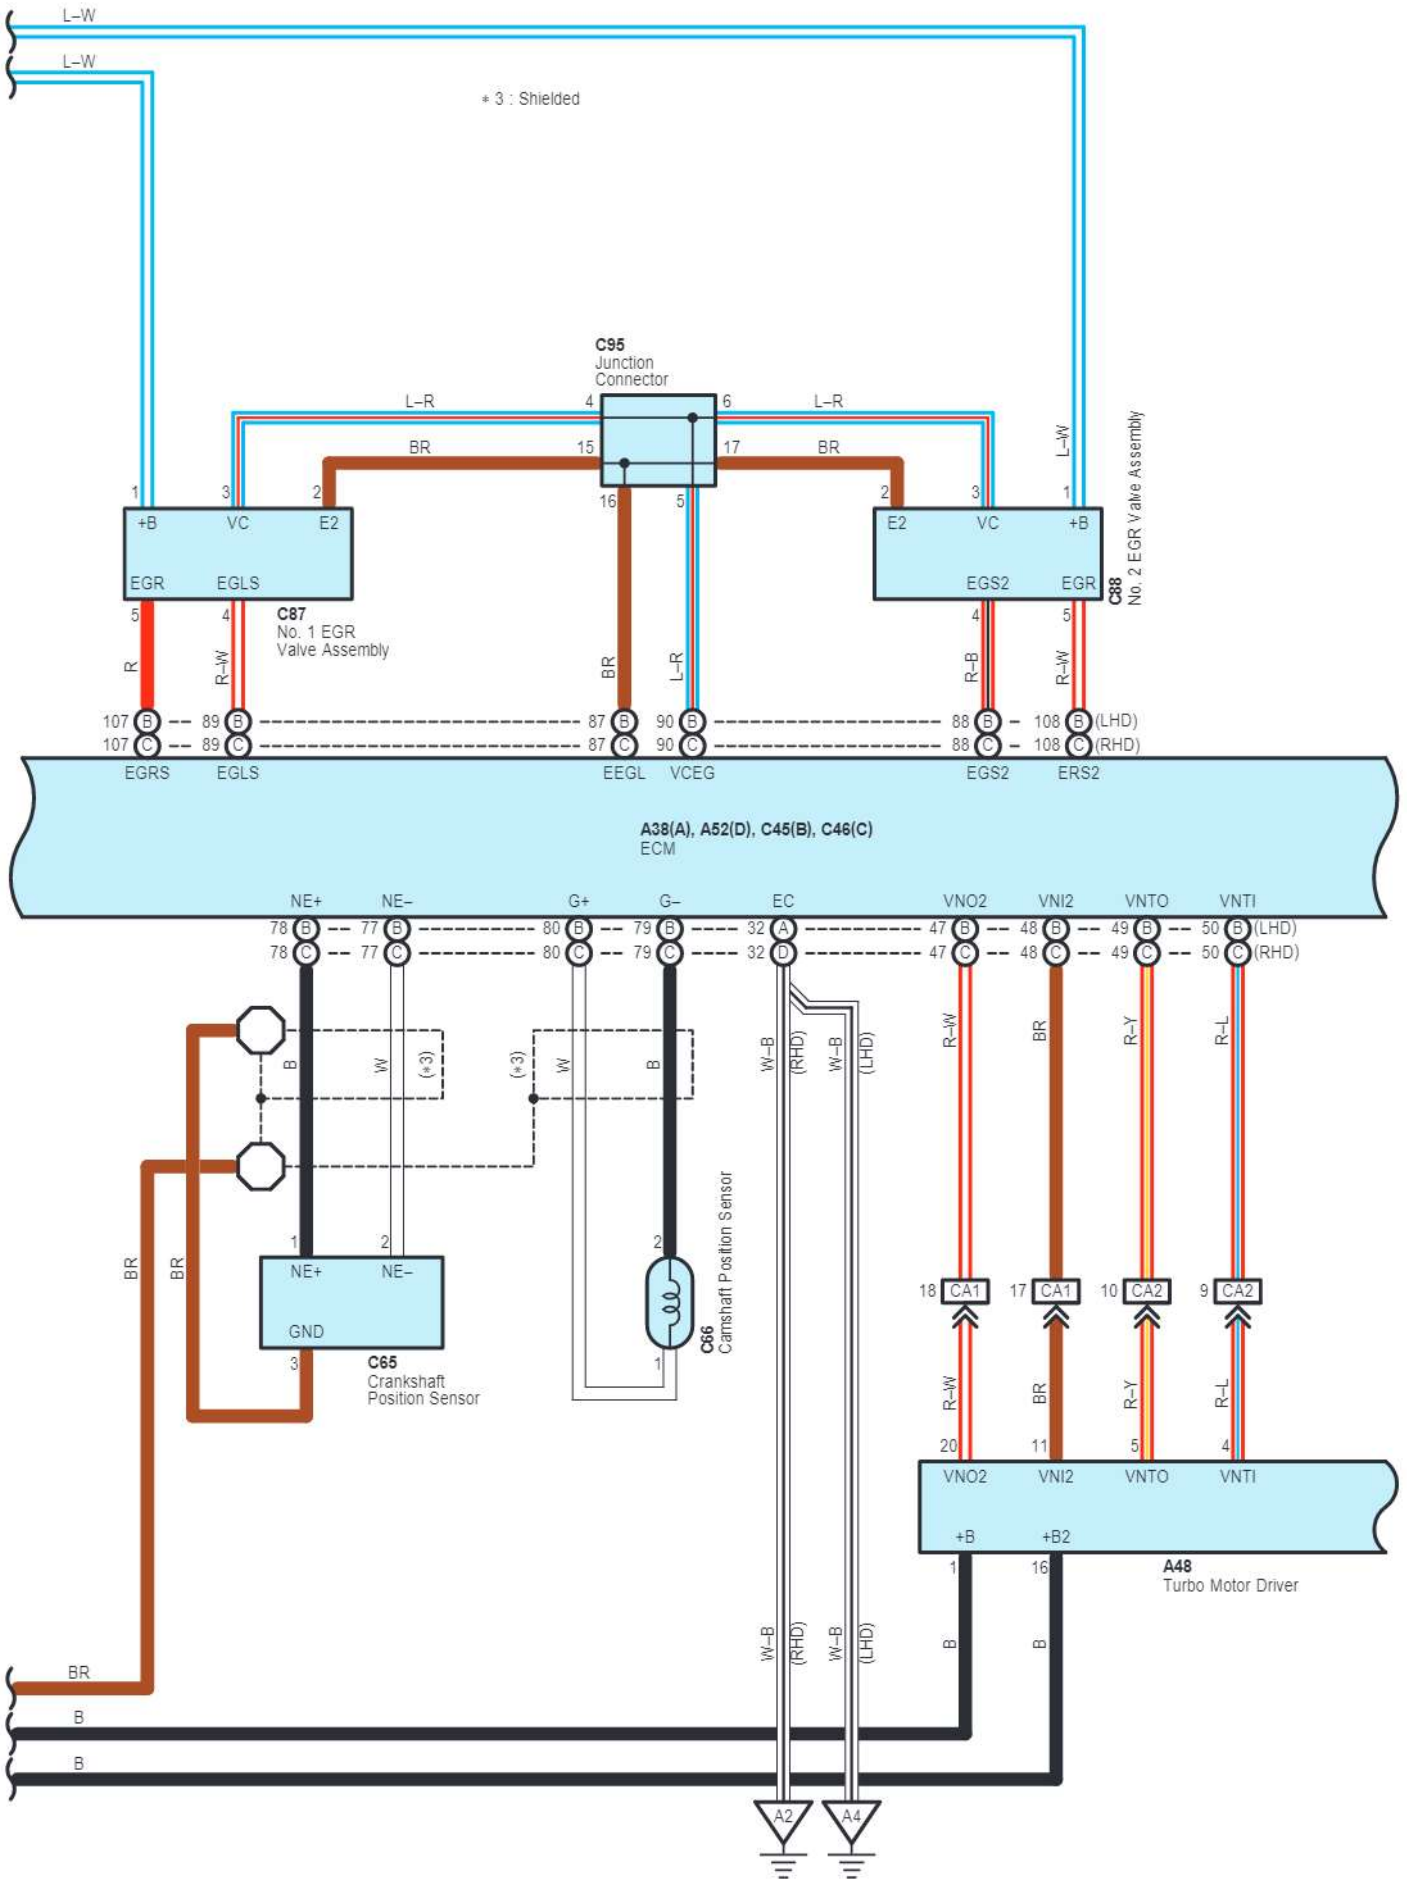

cardiagn.com