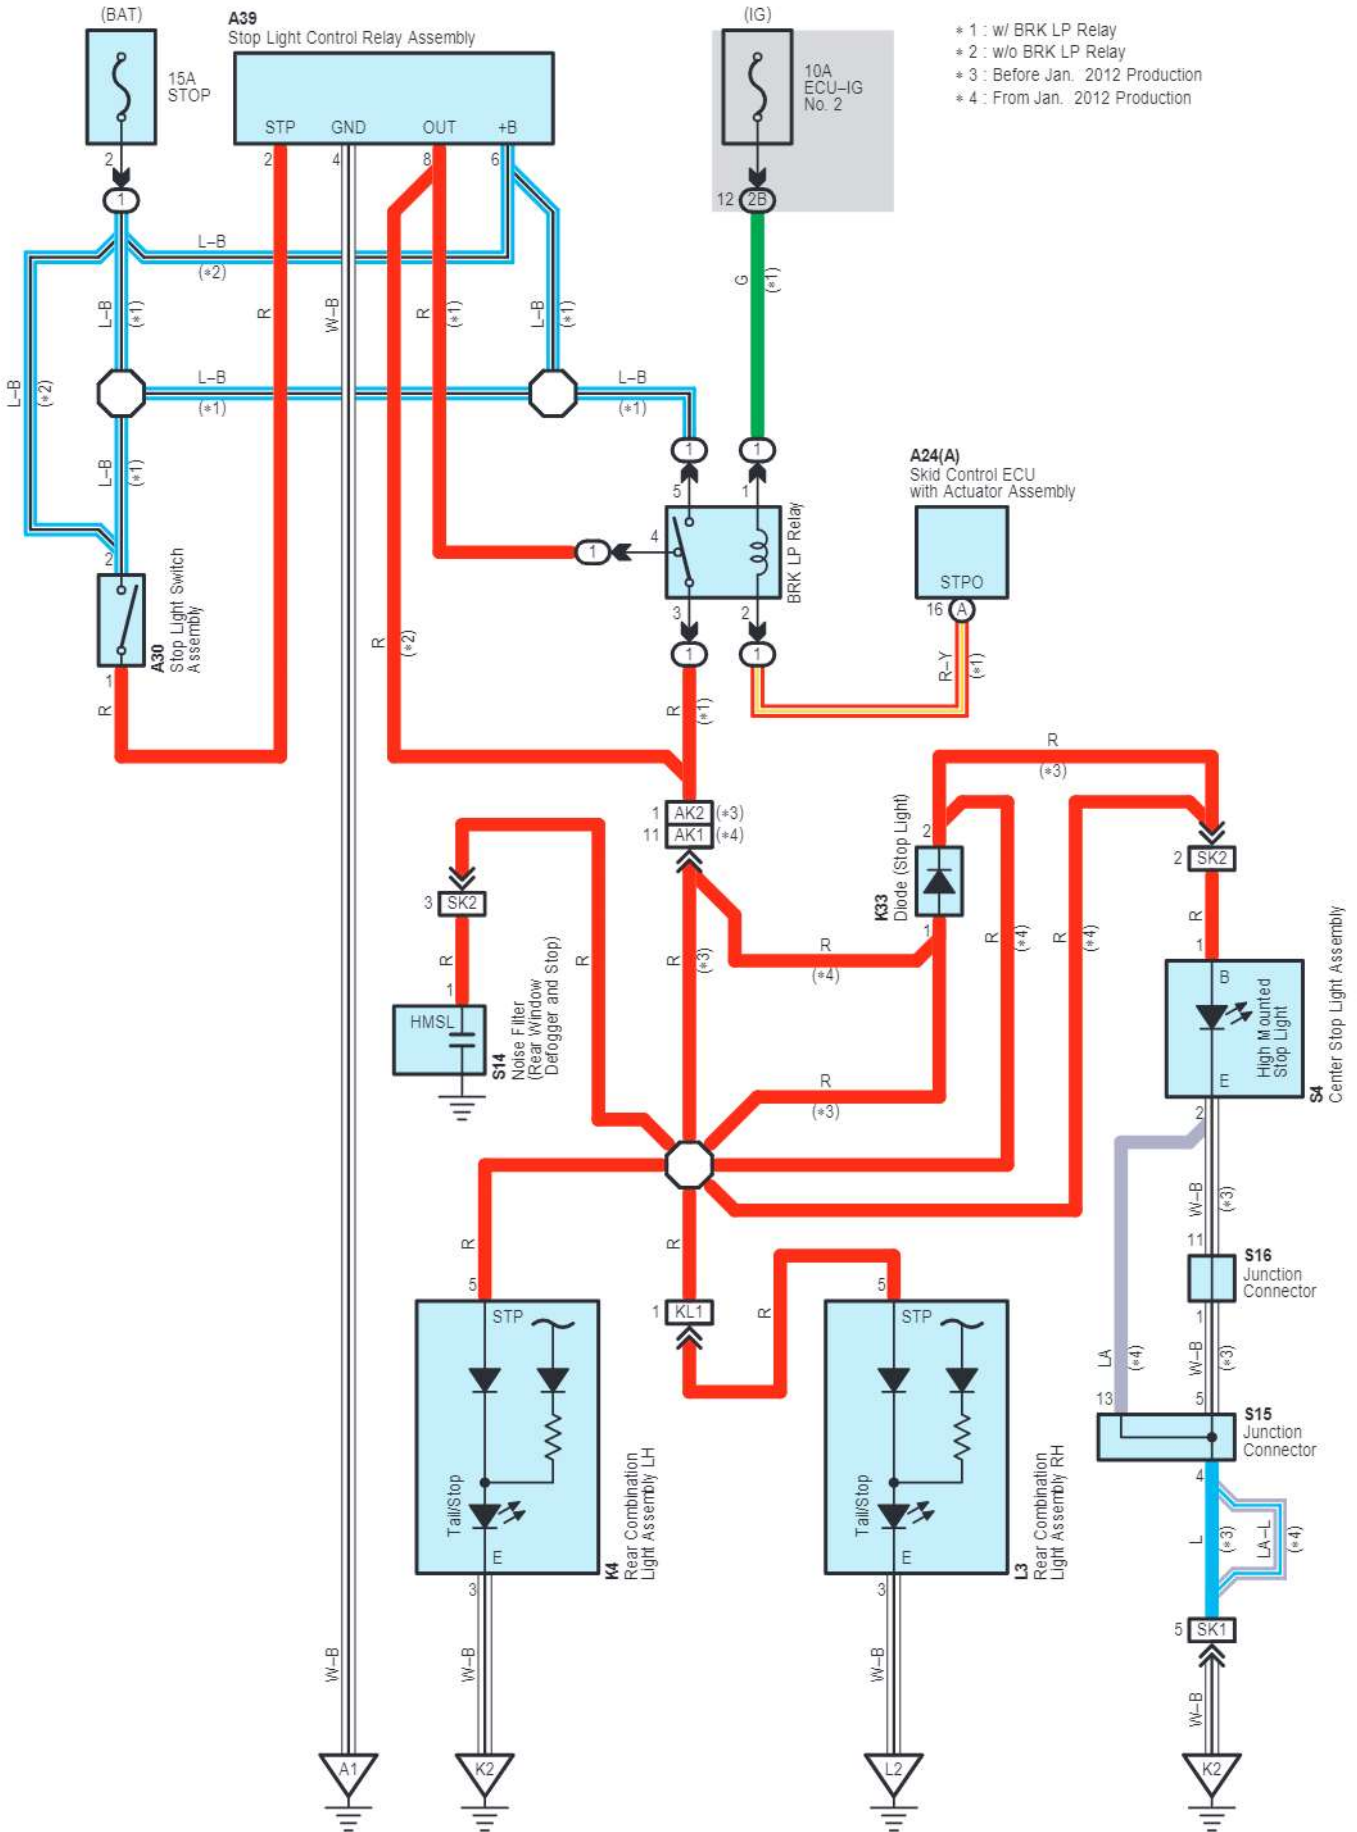

Stop Light <Liftgate Type>

- 1 : w/ BRK LP Relay
- 2 : w/o BRK LP Relay
- 3 : Before Jan. 2012 Production
- 4 : From Jan. 2012 Production

cardiagn.com