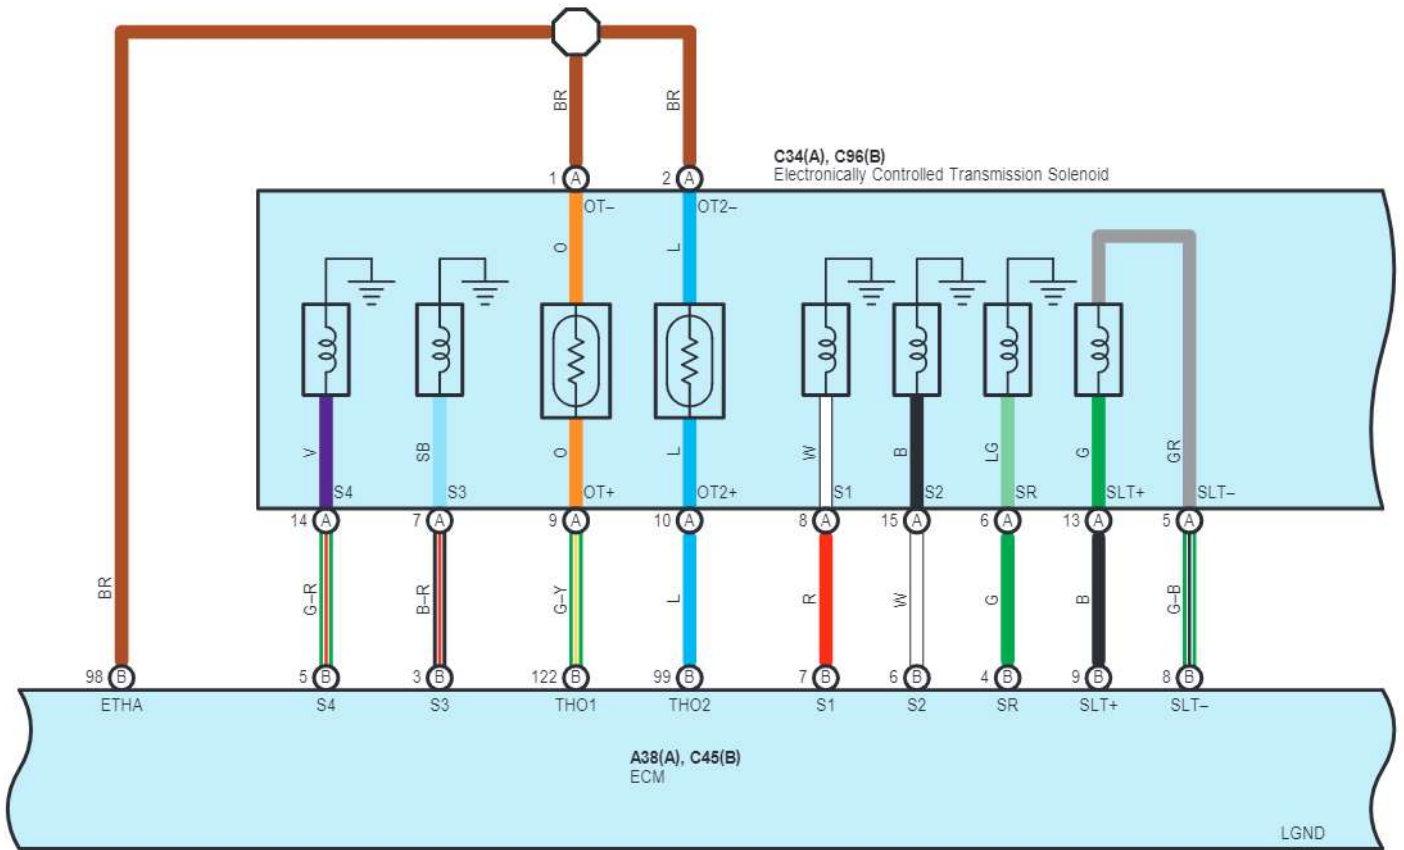

VE3
Gray

cardiagn.com

cardiagn.com

cardiagn.com

cardiagn.com

Dynamic Radar Cruise Control <3UR-FE>

cardiagn.com

Dynamic Radar Cruise Control <3UR-FE>