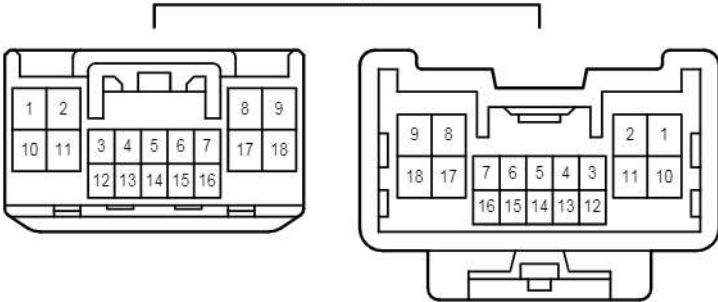

FE1
White

cardiagn.com