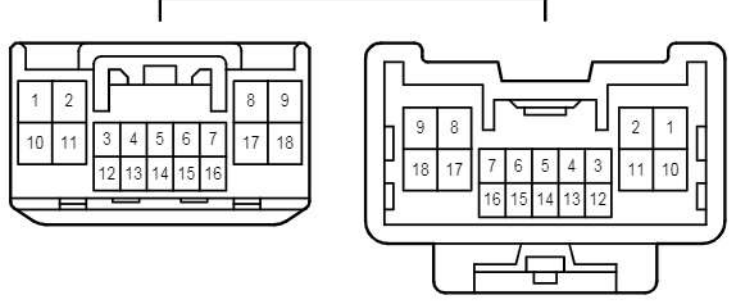

FE1
White

cardiagn.com