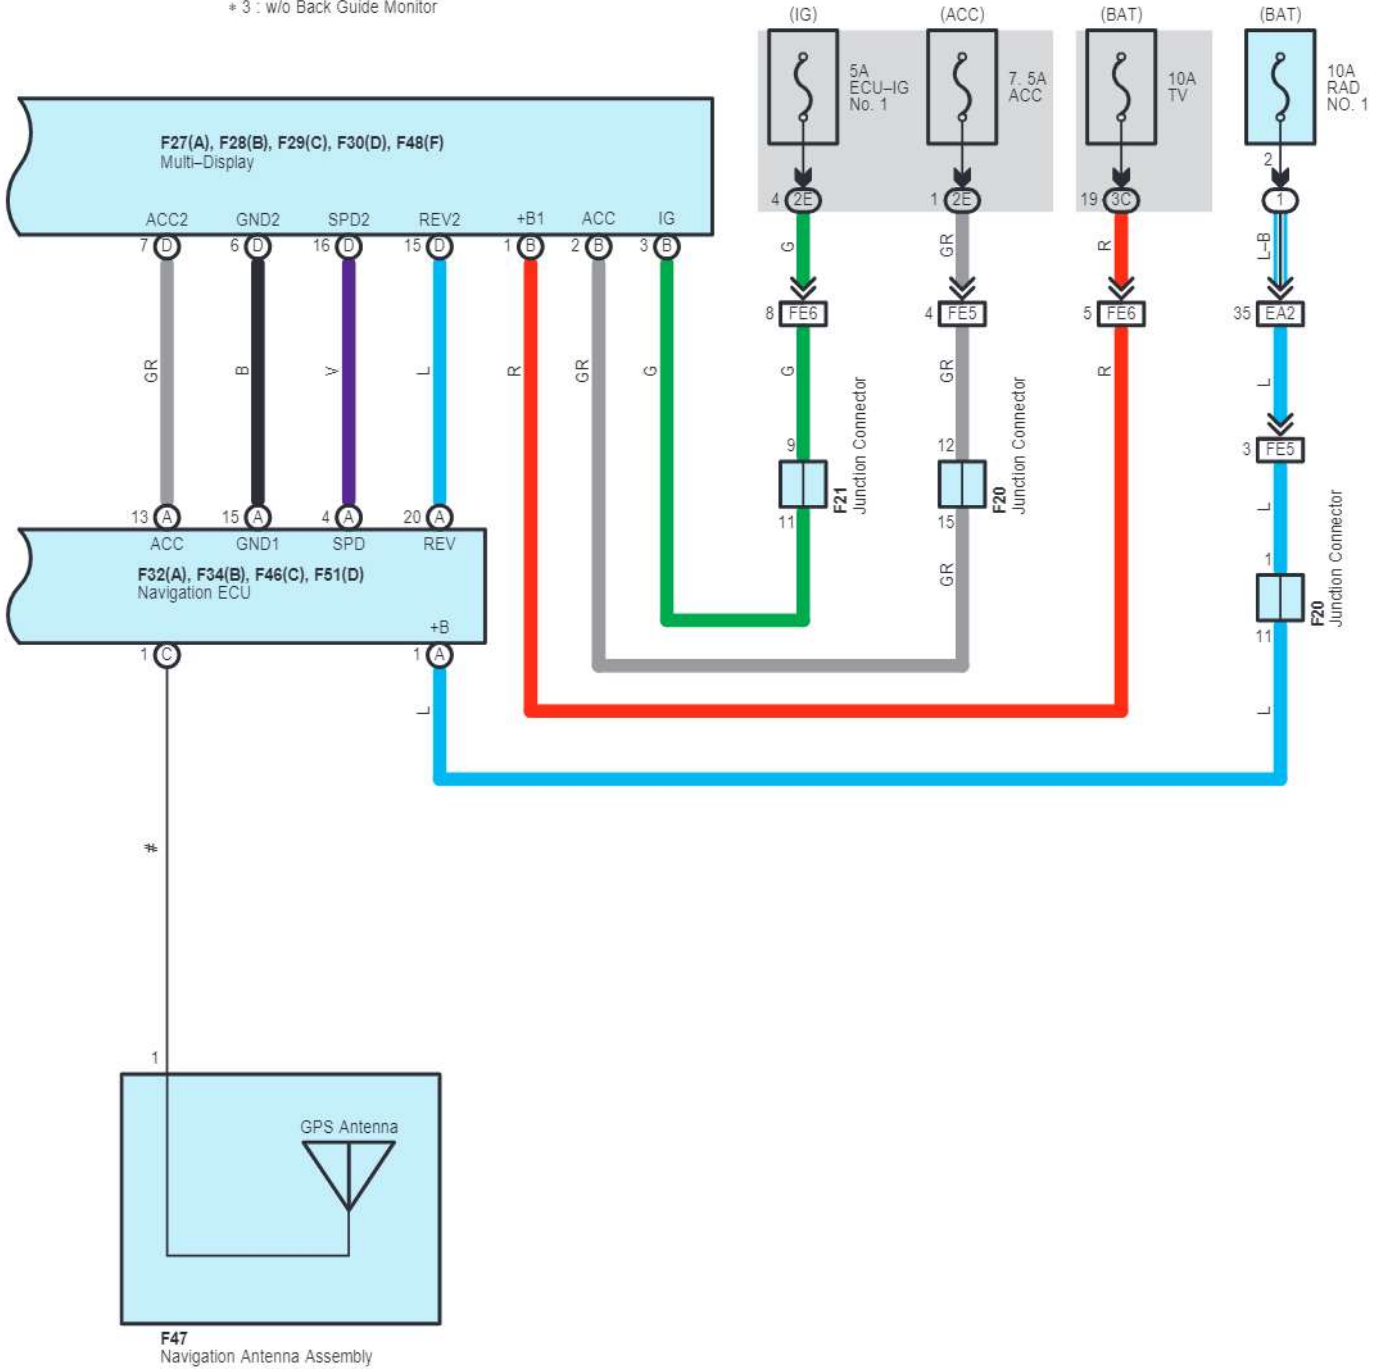

* 1 : w/ Back Guide Monitor
* 3 : w/o Back Guide Monitor

: There is no wire color information.

cardiagn.com