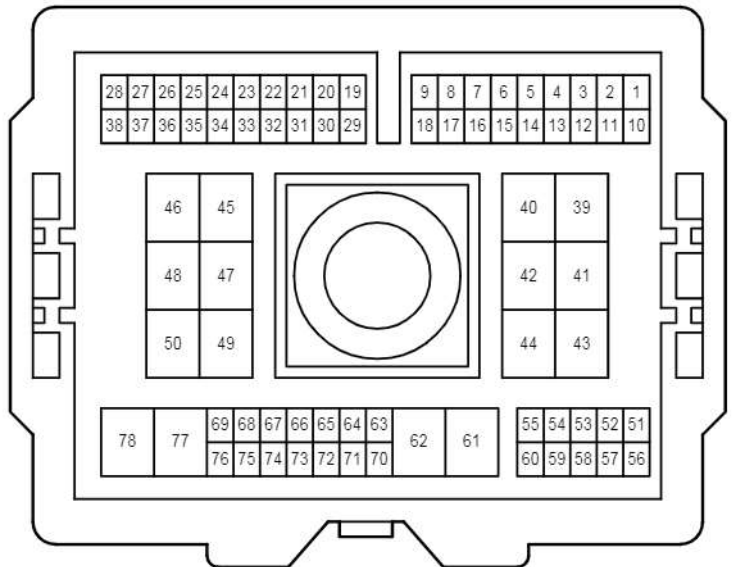

E 67
White

Automatic Light Control , Light Auto Turn Off System

cardiagn.com

EA2

White

Gray

EK2

White