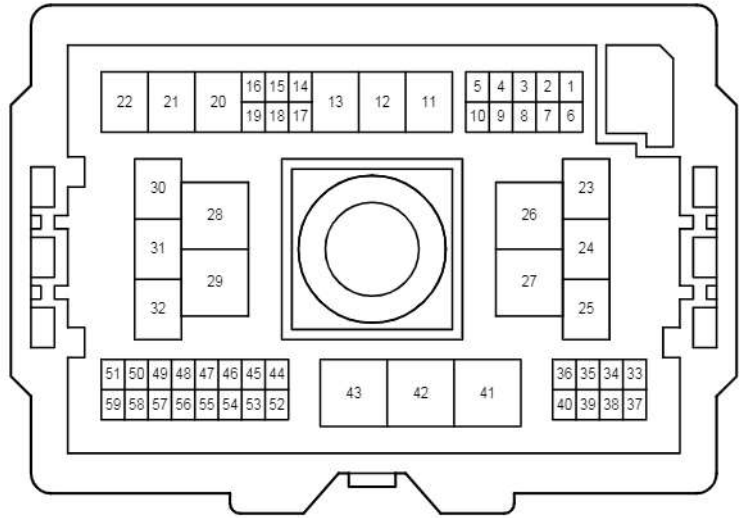

Interior Light

EA2

White

Gray

EK2

White