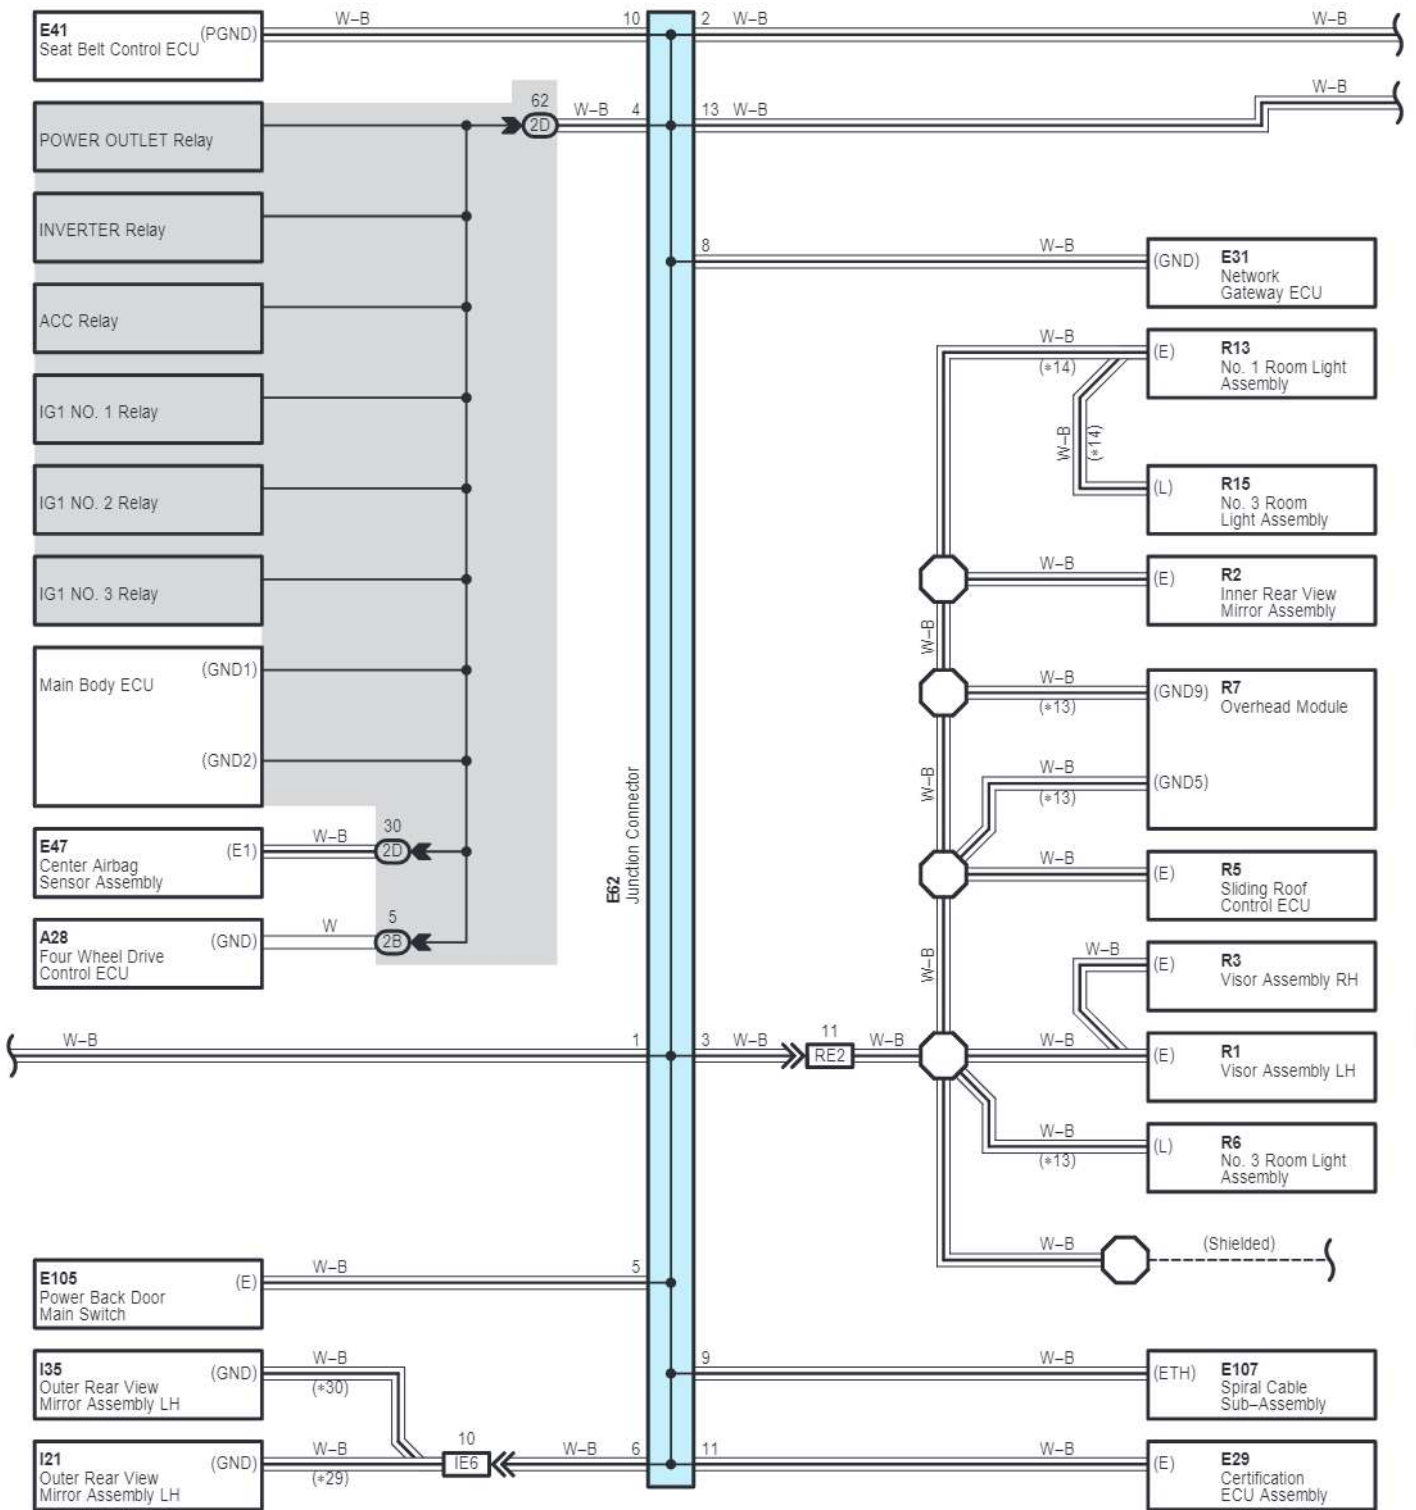

Ground Point <LHD>

* 5 : w/ Rear A/C
* 6 : w/o Rear A/C
* 13 : w/ Overhead Module
* 14 : w/o Overhead Module

*29 : w/ Multi-Terrain Monitor
*30 : w/o Multi-Terrain Monitor
*35 : Dynamic Type
*36 : Static Type