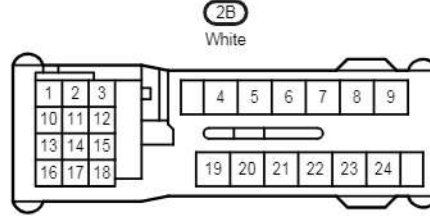

Heated Steering Wheel System

cardiagn.com

Heated Steering Wheel System

E 58

E 62
White

E107
Black

G 14
Black

z 63
White