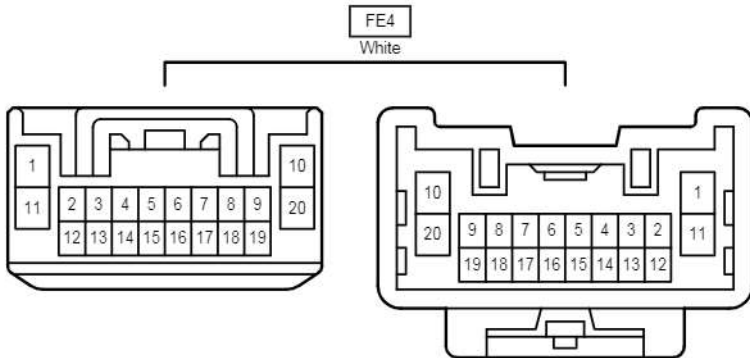

Combination Meter

cardiagn.com