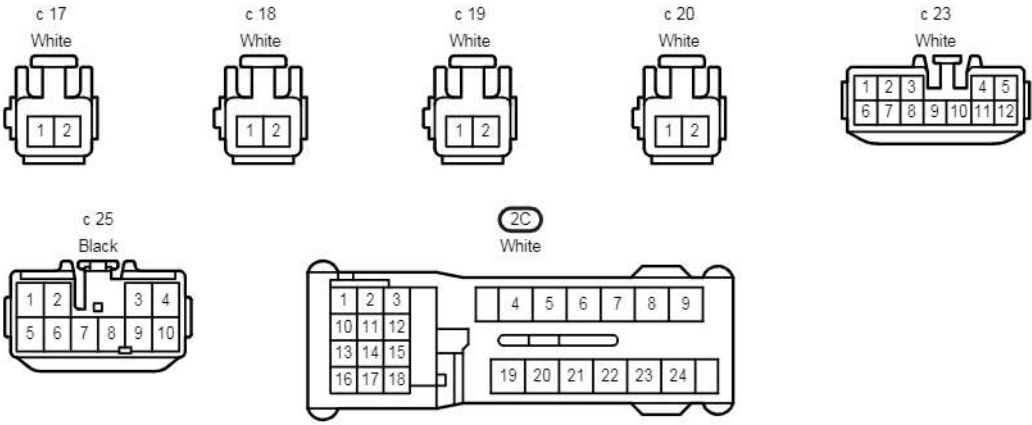

Power Seat <RHD Front Passenger's Seat>