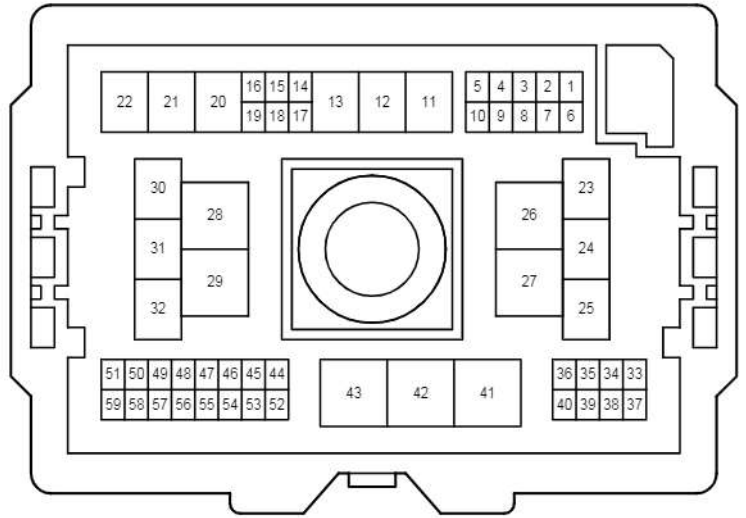

E 67
White

Automatic Light Control , Light Auto Turn Off System

cardiagn.com

EA2

White

Gray

EK2

White