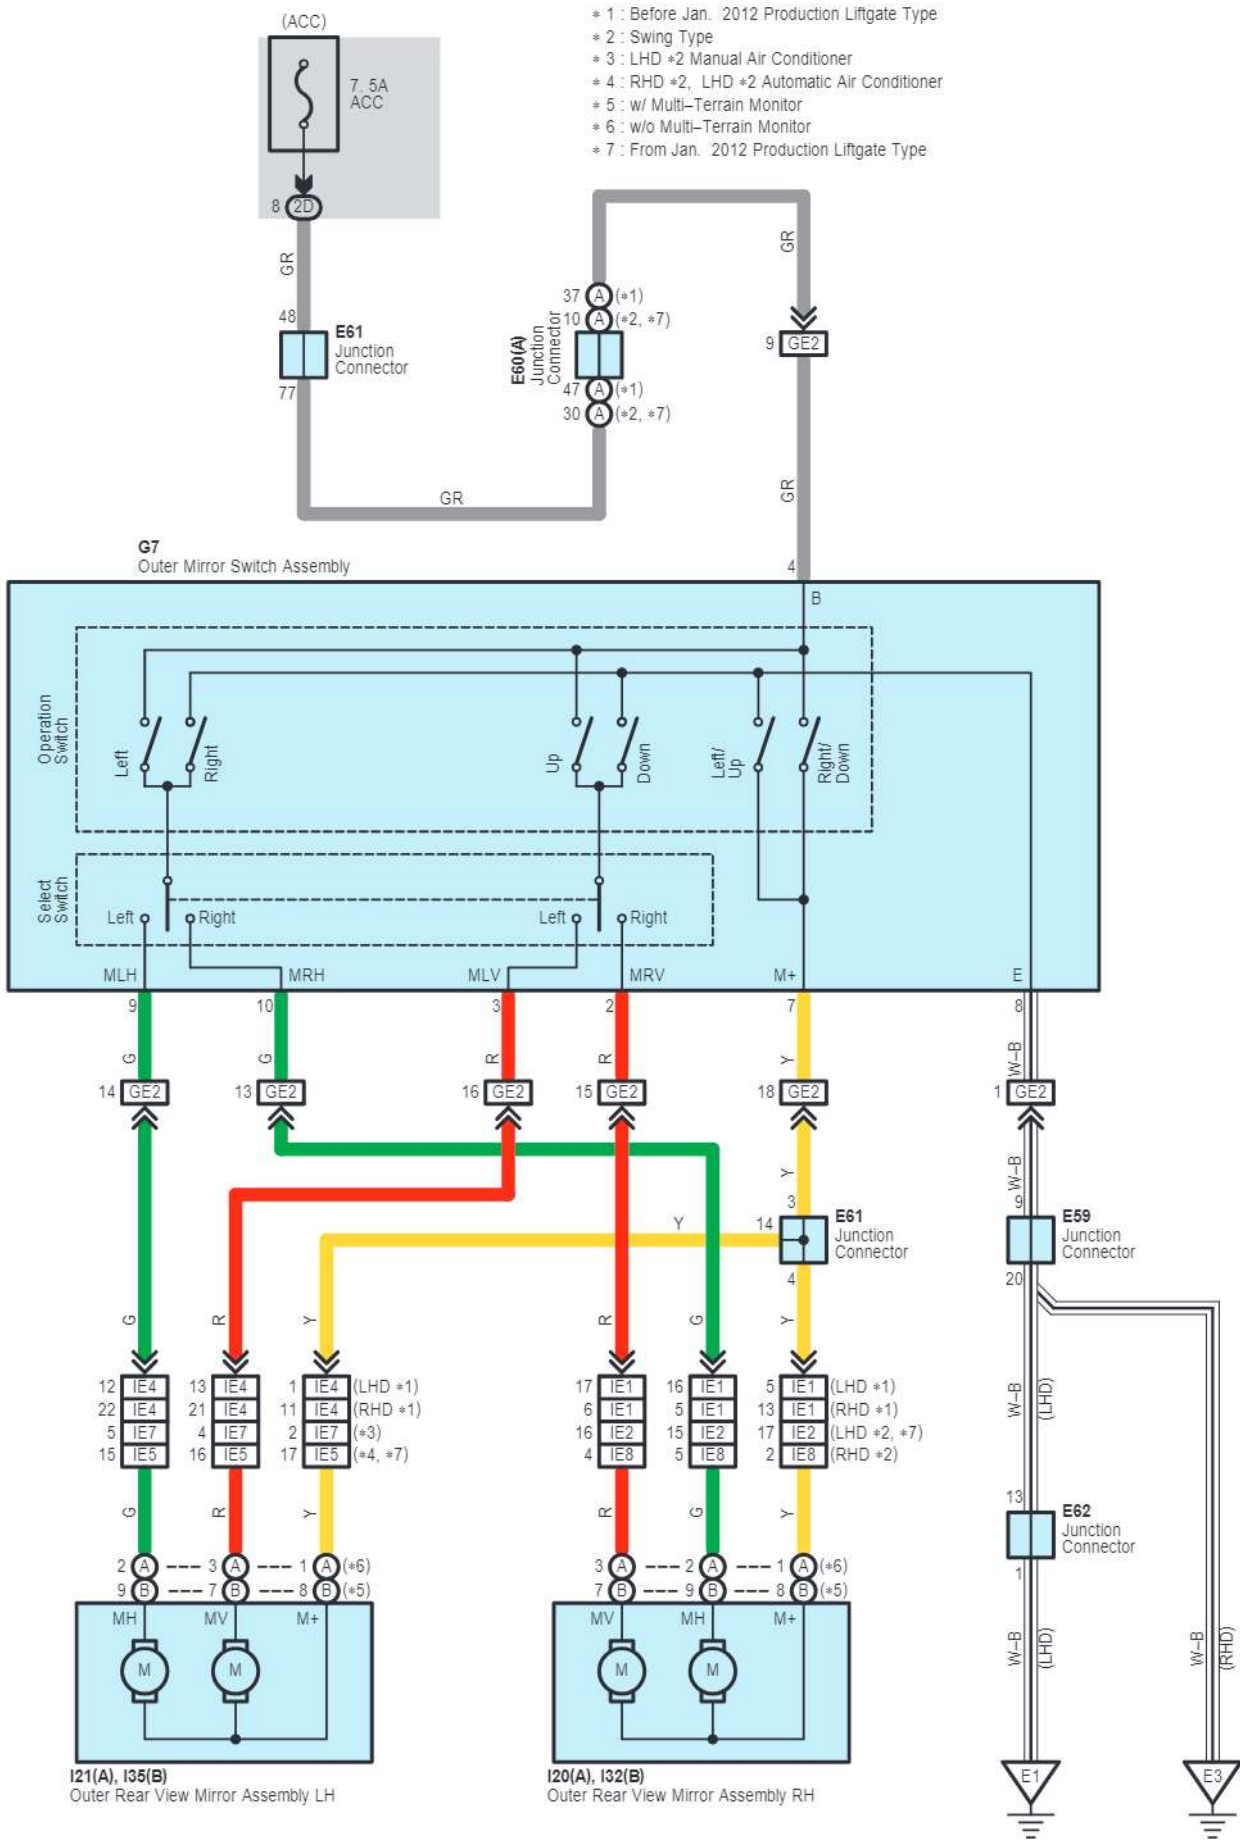

Remote Control Mirror <w/o Retractor>

- 1 : Before Jan. 2012 Production Liftgate Type
- 2 : Swing Type
- 3 : LHD *2 Manual Air Conditioner
- 4 : RHD *2, LHD *2 Automatic Air Conditioner
- 5 : w/ Multi-Terrain Monitor
- 6 : w/o Multi-Terrain Monitor
- 7 : From Jan. 2012 Production Liftgate Type

cardiagn.com