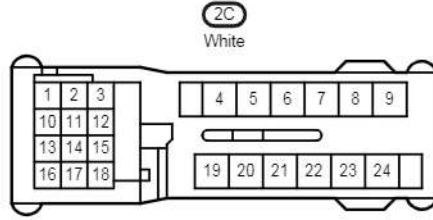

Power Seat <LHD Driver's Seat w/ Seat Position Memory>