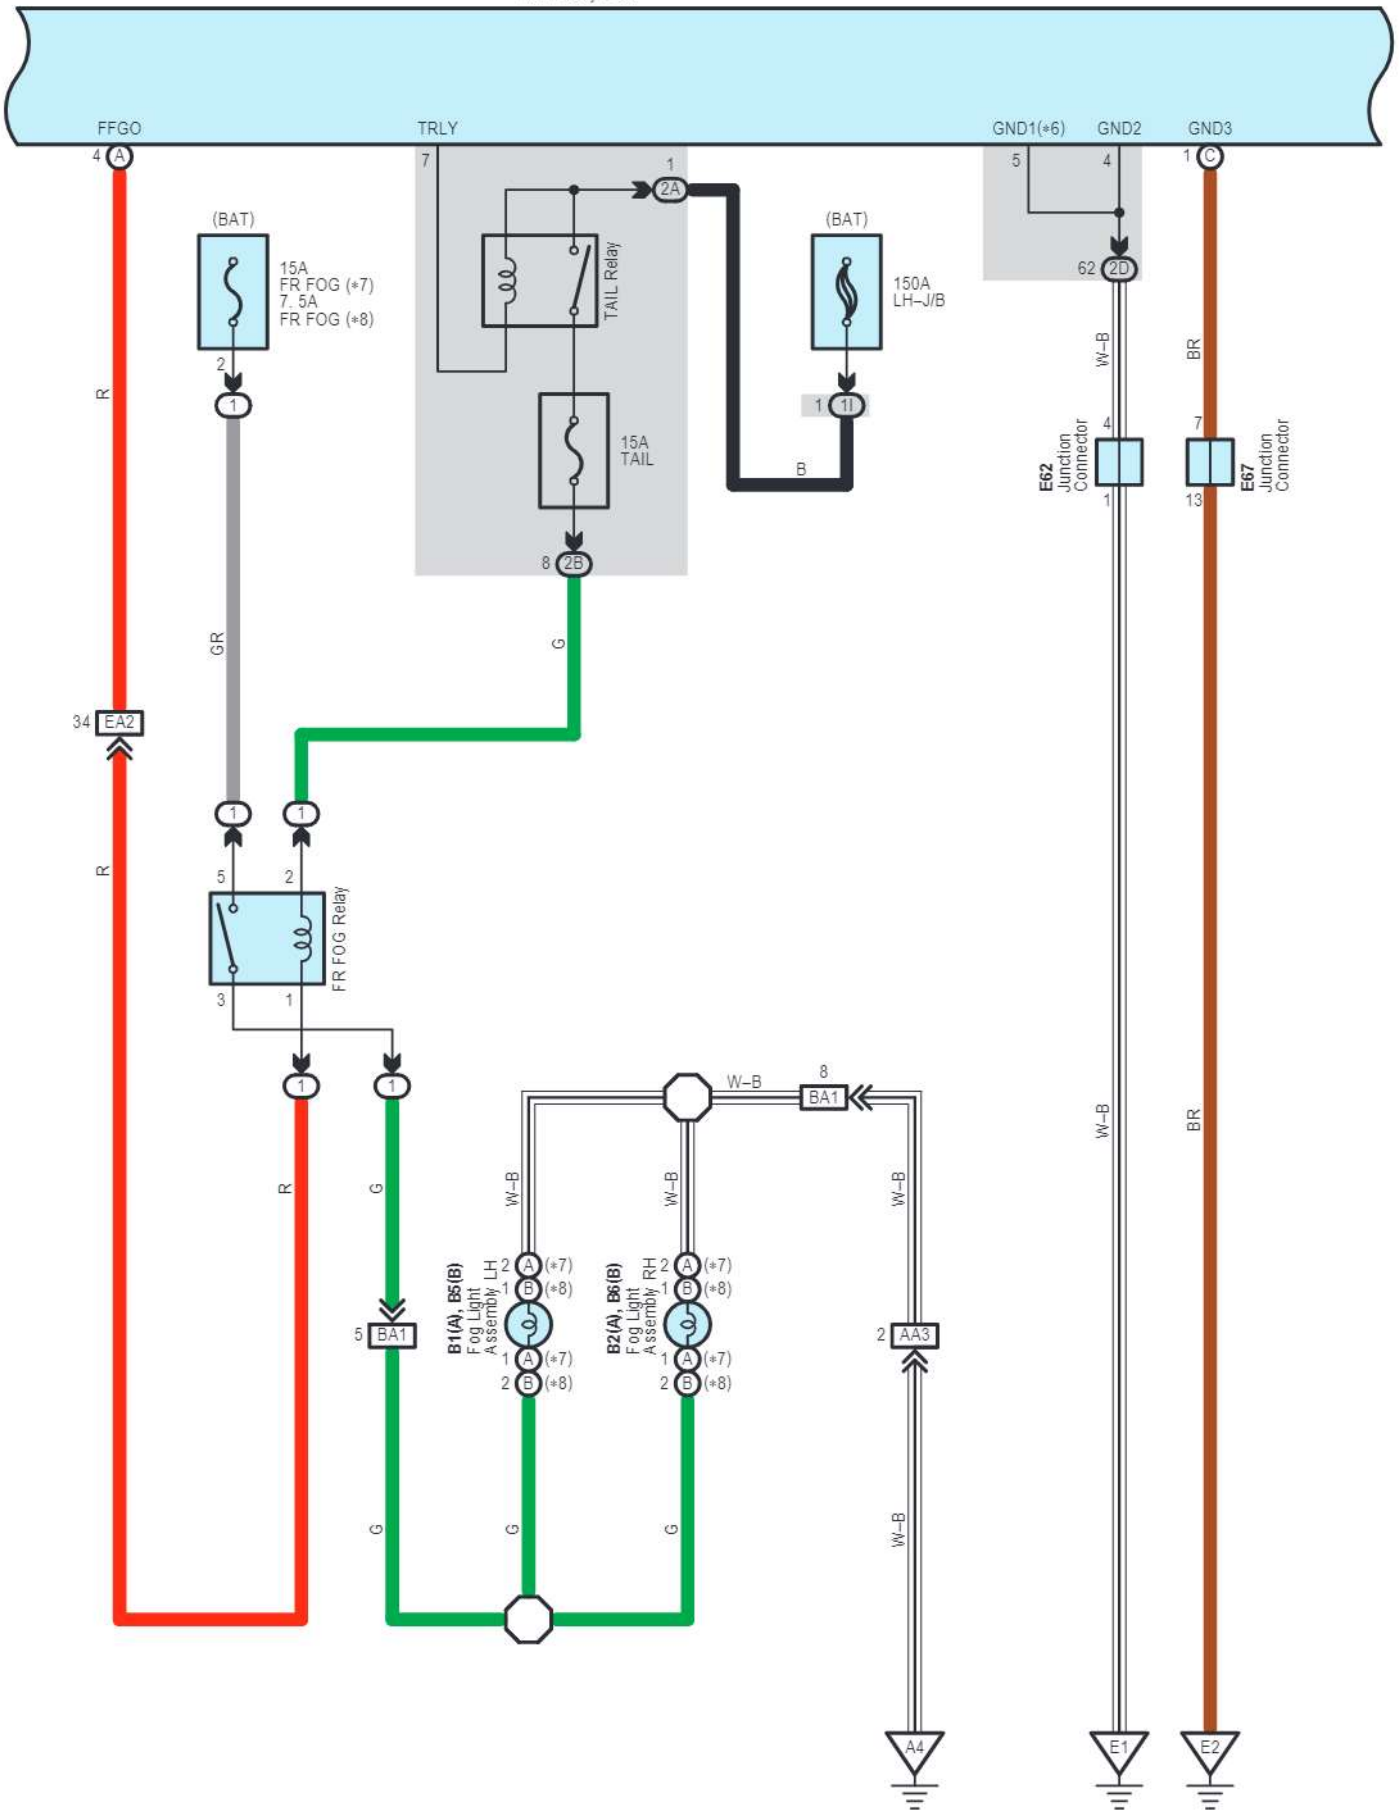

Front Fog Light

E1(A), E2(B), E3(C)
Main Body ECU

cardiagn.com