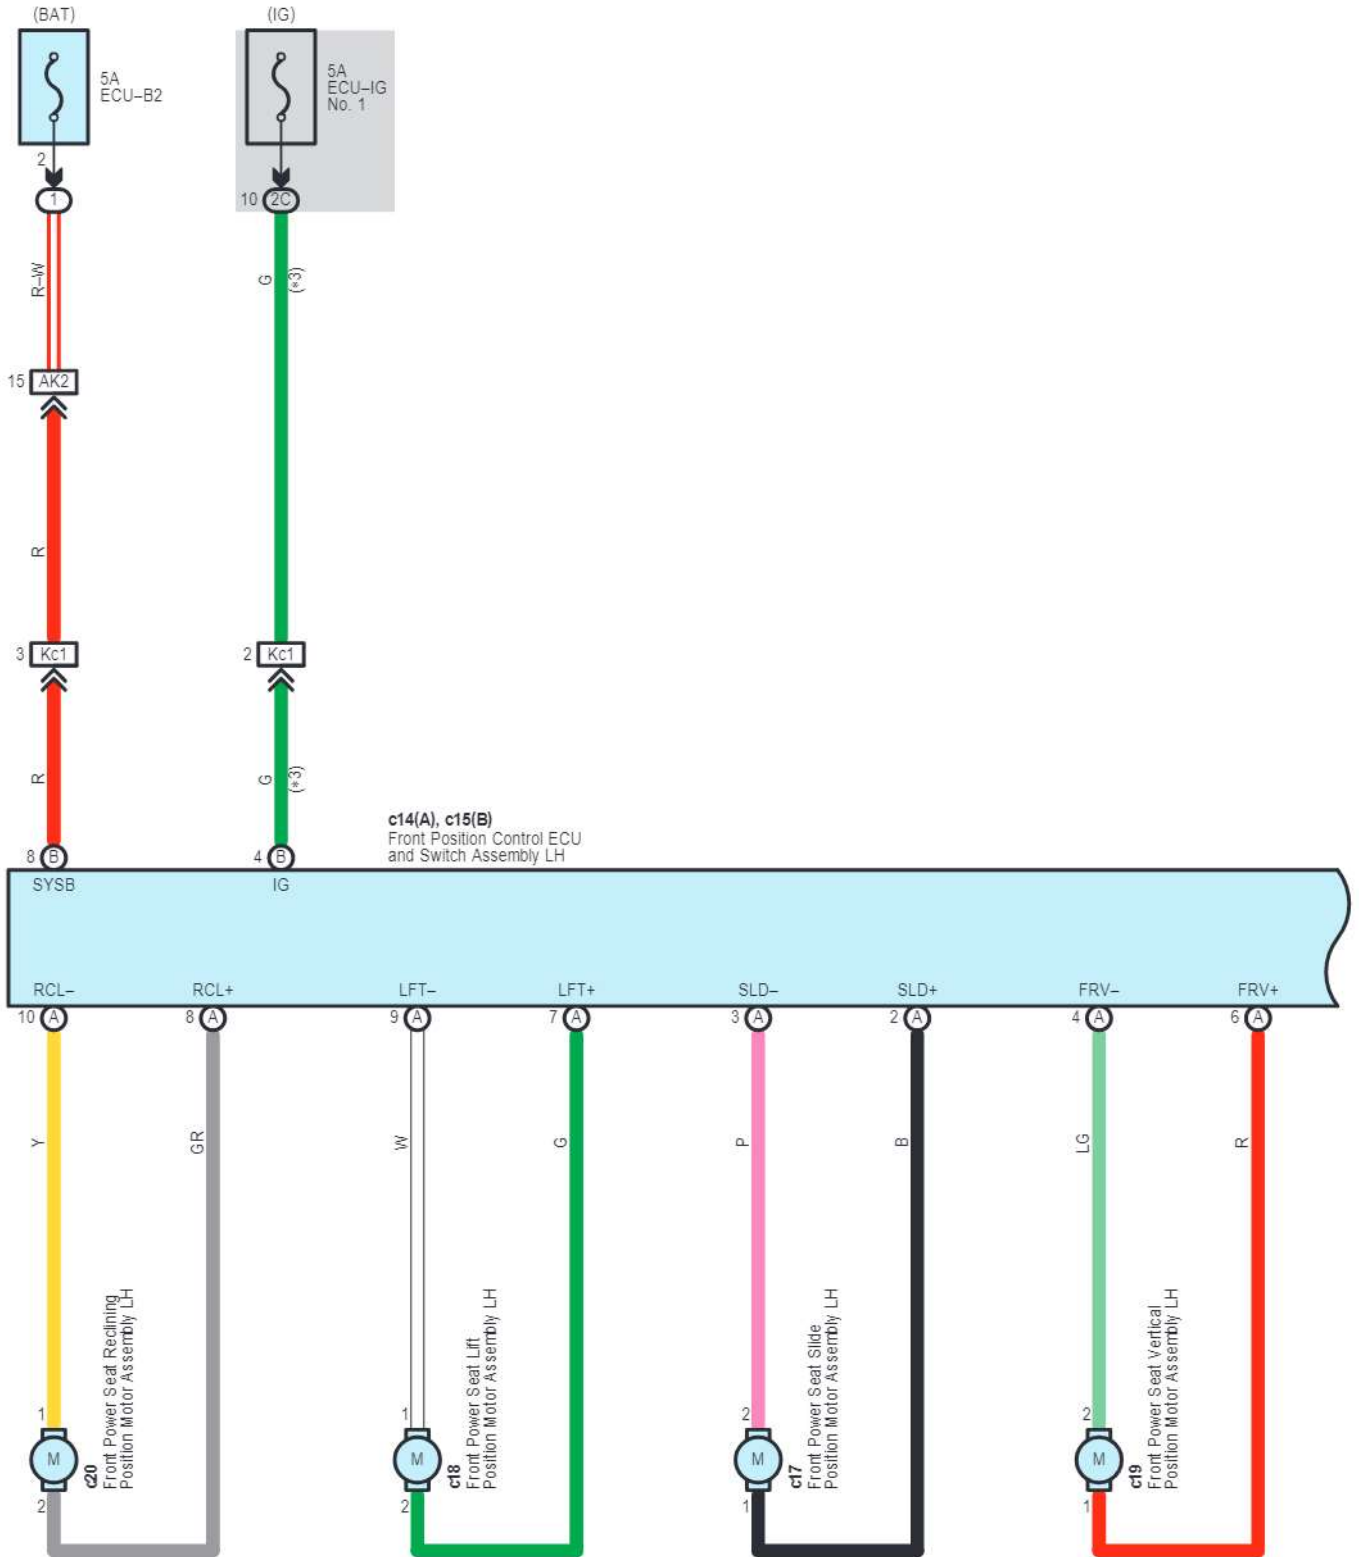

Power Seat <LHD Driver's Seat w/ Seat Position Memory>

cardiagn.com